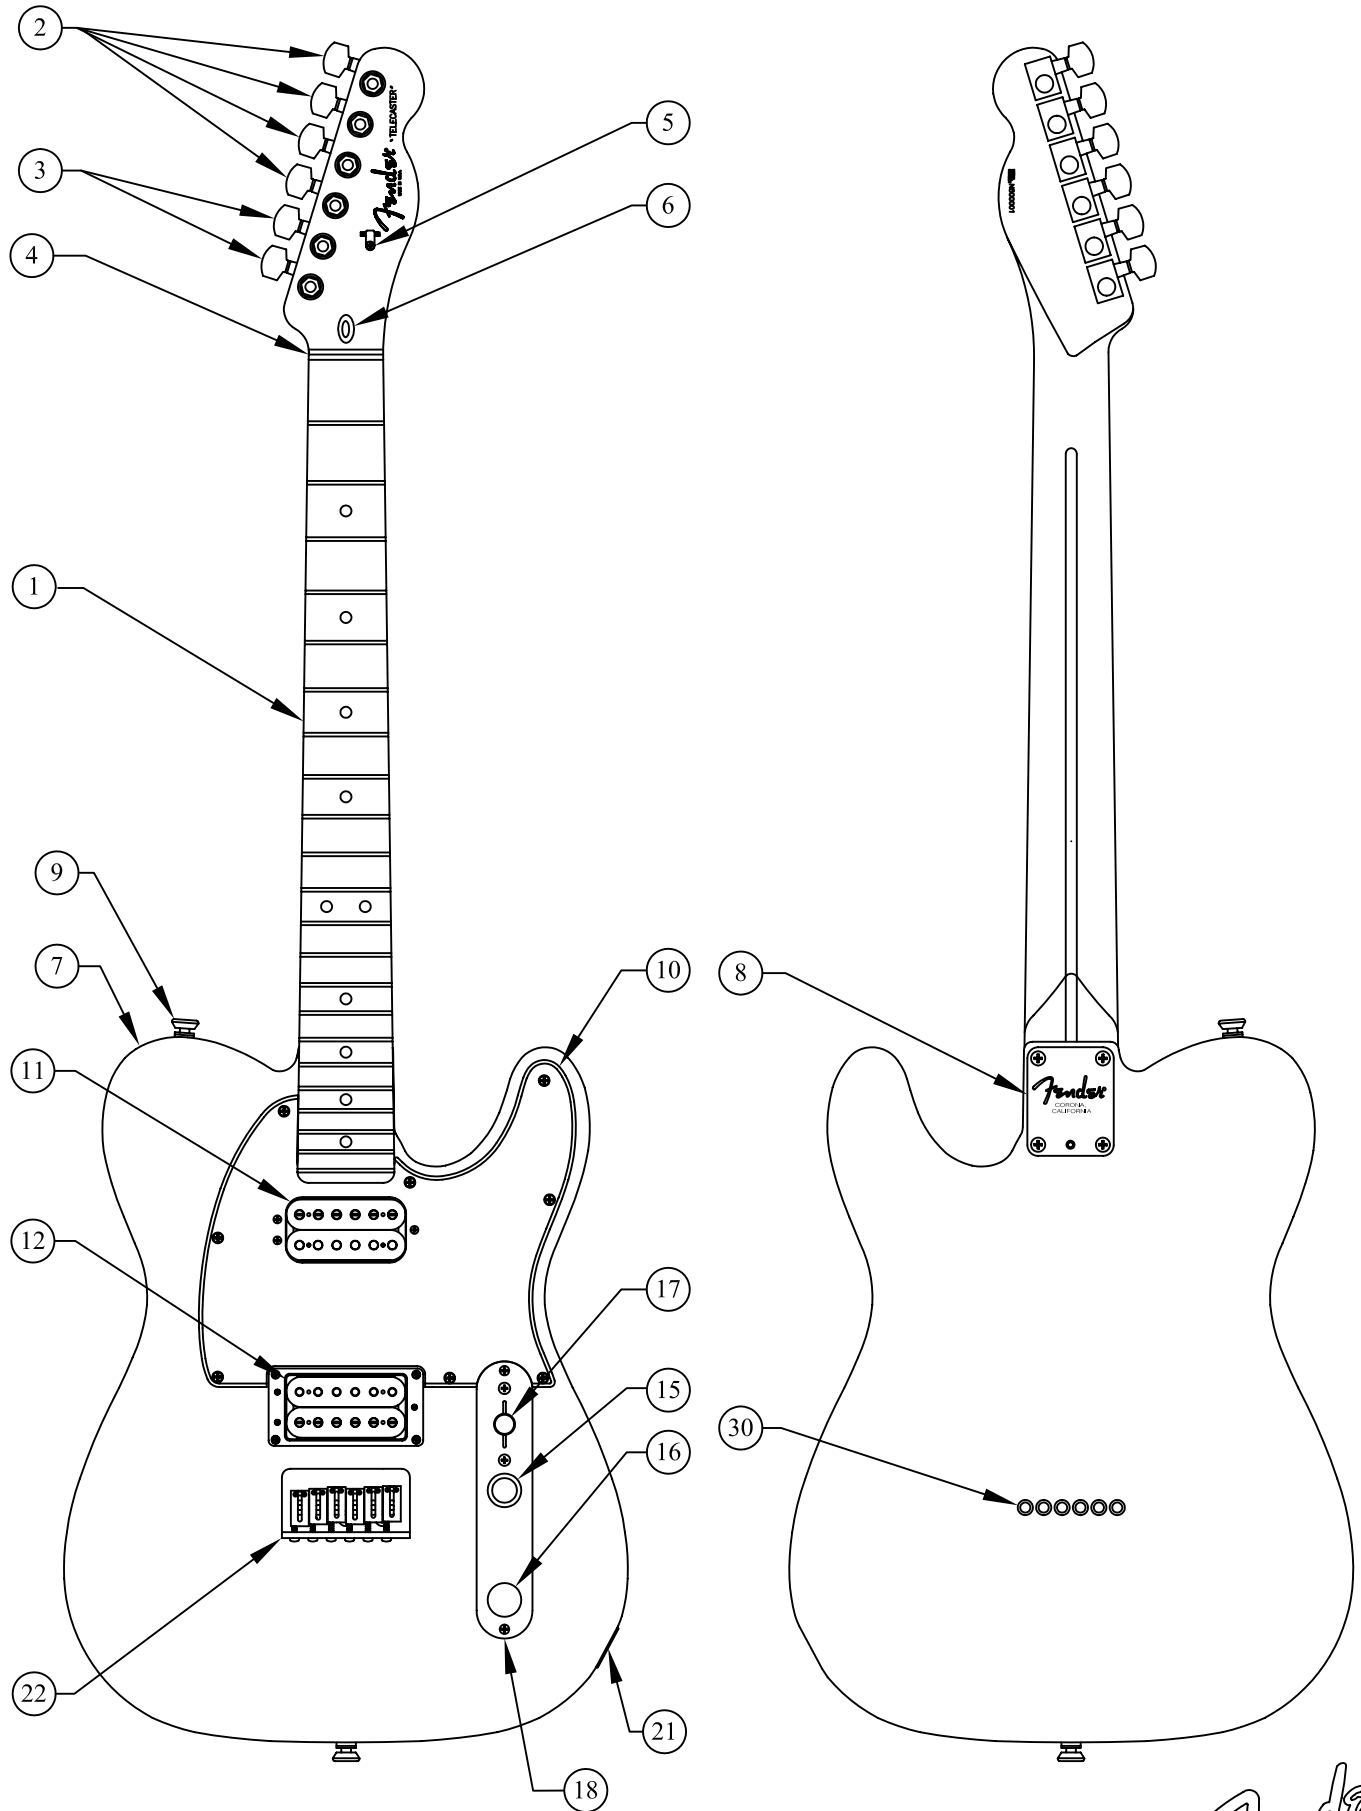

AMERICAN TELECASTER® HH, 0118760, RW

WIRING DIAGRAM

PICKGUARD ASSEMBLY

BRIDGE ASSEMBLY

## BODY COMBINATION CHART

P/N	Color
0063217506	Black
0063217525	Chrome Red
0063217543	Pewter
0063217595	Chrome Blue

SWITCH & CONTROL FUNCTIONS

MV = MASTER VOLUME  
 MT = MASTER TONE  
 "x" = SERIES CONNECTION  
 "+" = PARALLEL CONNECTION  
 "( ) " = INDICATES PAIRED CONNECTION