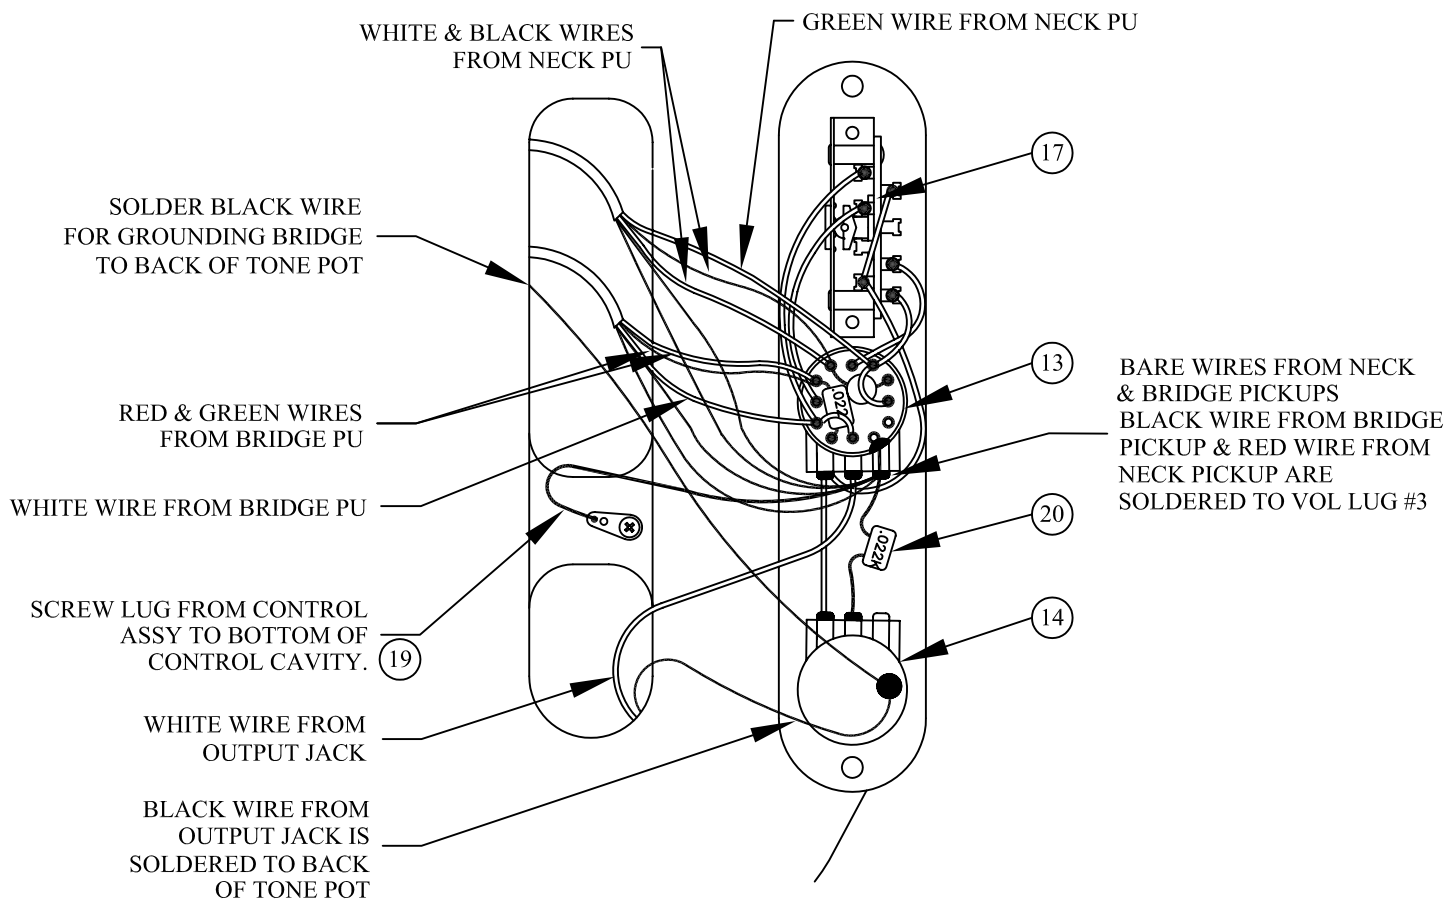

WIRING DIAGRAM

PICKGUARD ASSEMBLY