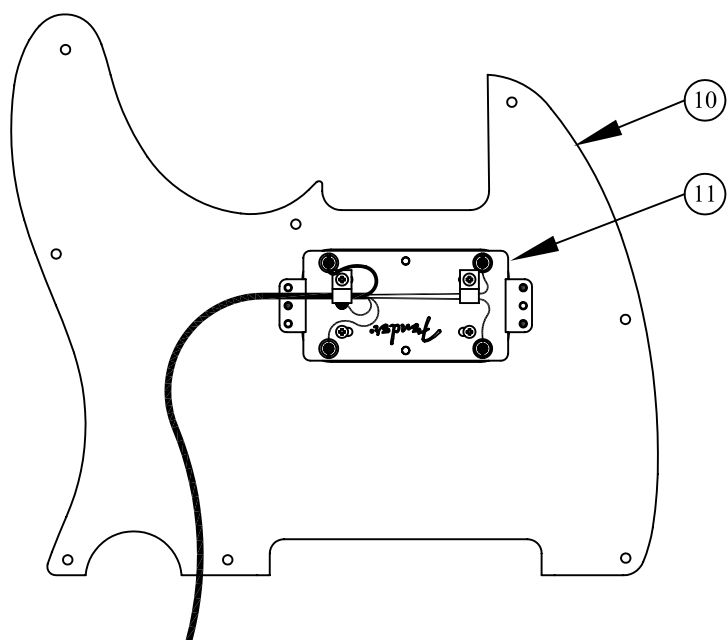

WIRING DIAGRAM

PICKGUARD ASSEMBLY