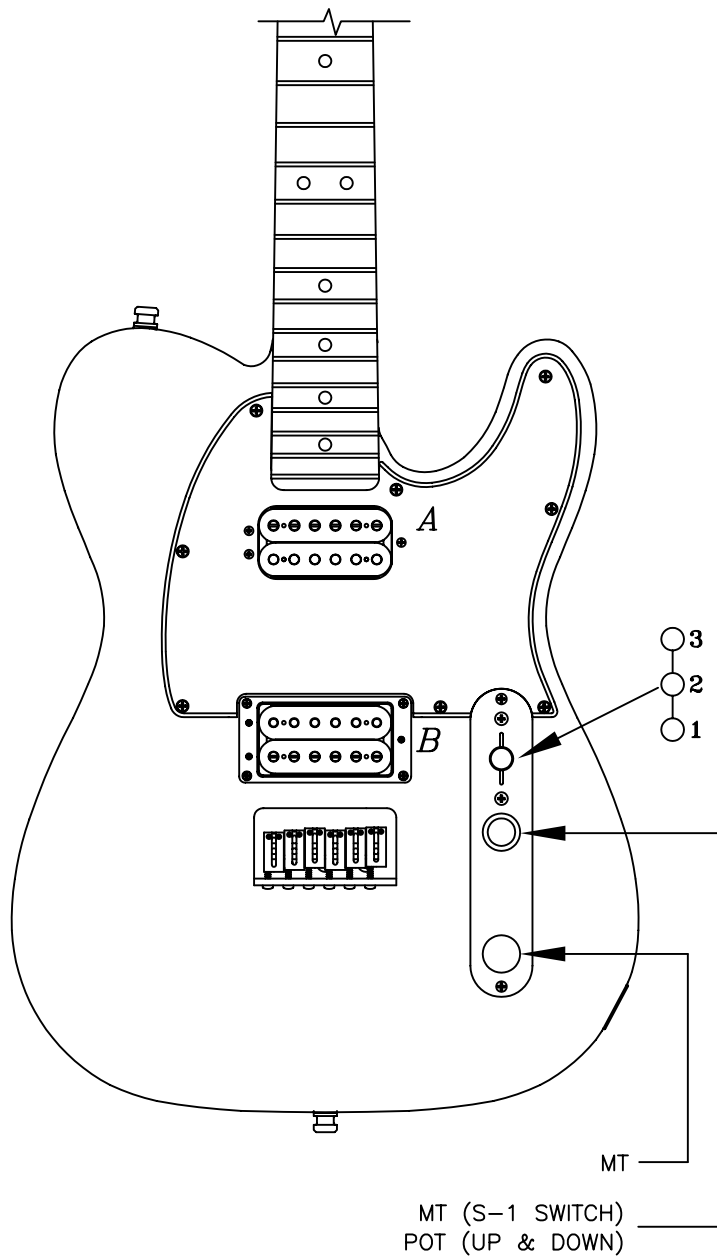

SWITCH & CONTROL FUNCTIONS

MV = MASTER VOLUME
MT = MASTER TONE
"x" = SERIES CONNECTION
"+" = PARALLEL CONNECTION
"( ) " = INDICATES PAIRED CONNECTION

INDICATES POSITION OF 3 WAY SWITCH

3 WAY SW, S-1 SWITCH UP			
			POSITION
MV+MT 1x2	MV+MT 1x2+3x4	MV+MT 3x4	CONTROL
			← NECK PICKUP (A) COILS 1 & 2
			← BRIDGE PICKUP (B) COILS 3 & 4

3 WAY SW, S-1 SWITCH DOWN			
			POSITION
MV+MT (2+CAP)x1	MV+MT 1+4	MV+MT (3+CAP)x4	CONTROL
			← NECK PICKUP (A) COILS 1 & 2
			← BRIDGE PICKUP (B) COILS 3 & 4

	PICKUP IS ON
	PICKUP IS OFF
<i>A</i>	PICKUP (NECK)
<i>B</i>	PICKUP (BRIDGE)