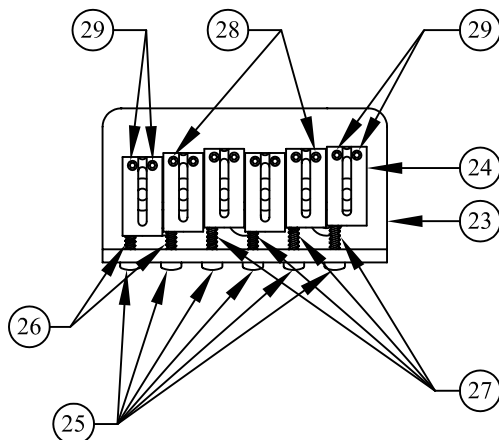

BRIDGE ASSEMBLY