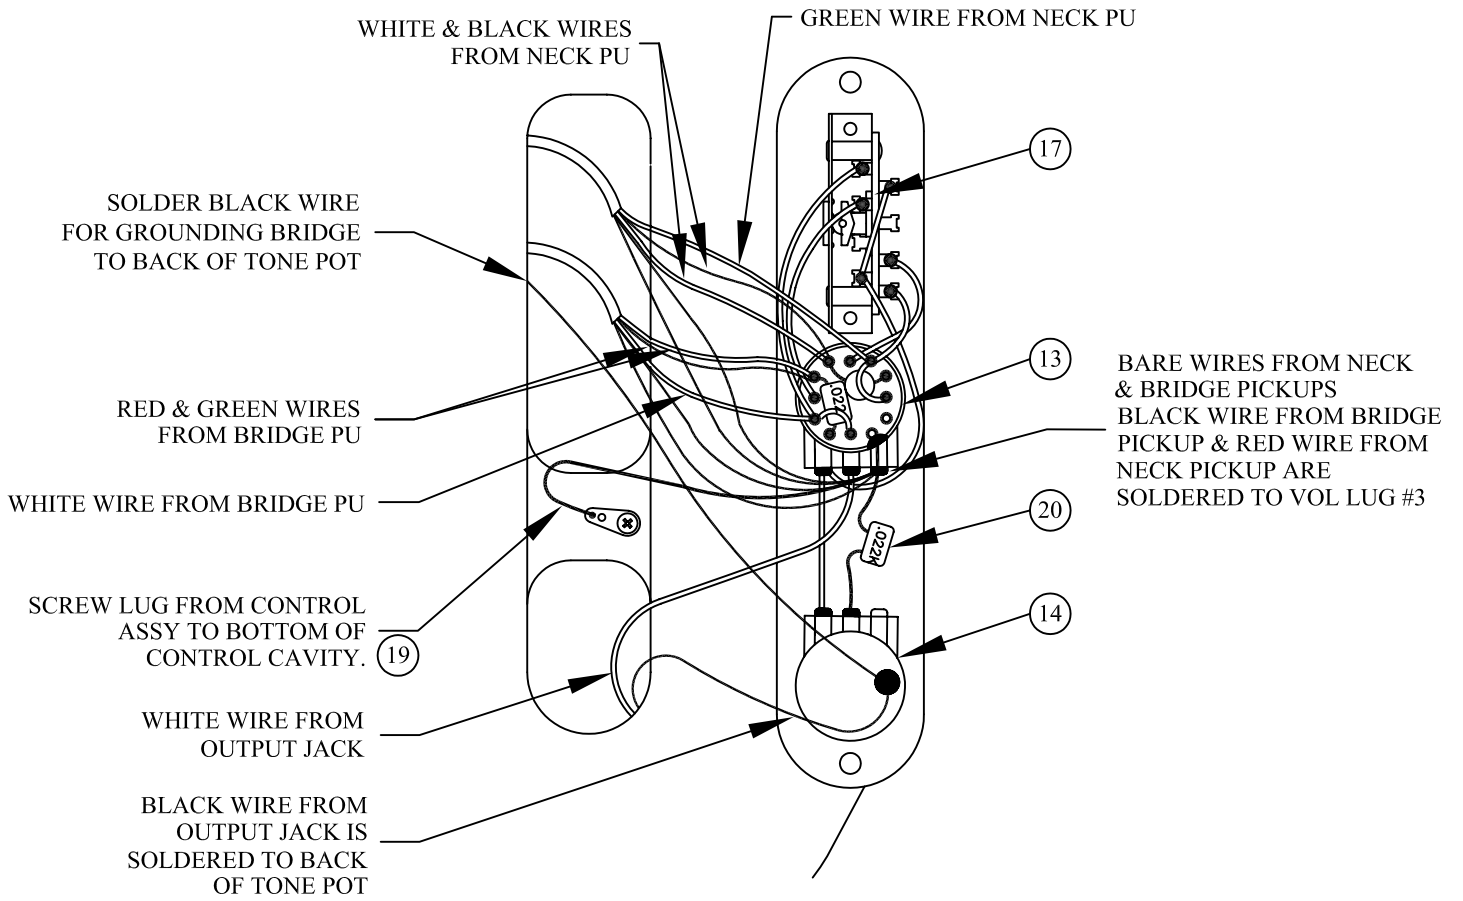

AMERICAN TELECASTER® HH, 0118760, RW

WIRING DIAGRAM

PICKGUARD ASSEMBLY

BRIDGE ASSEMBLY

## BODY COMBINATION CHART

P/N	Color
0063217506	Black
0063217525	Chrome Red
0063217543	Pewter
0063217595	Chrome Blue

SWITCH & CONTROL FUNCTIONS

3 WAY SW, S-1 SWITCH UP			
POSITION	CONTROL	NECK PICKUP (A) COILS 1 & 2	BRIDGE PICKUP (B) COILS 3 & 4
	MV+MT 1x2		
	MV+MT 1x2+3x4		
	MV+MT 3x4		

3 WAY SW, S-1 SWITCH DOWN			
POSITION	CONTROL	NECK PICKUP (A) COILS 1 & 2	BRIDGE PICKUP (B) COILS 3 & 4
	MV+MT (2+CAP)x1		
	MV+MT 1+4		
	MV+MT (3+CAP)x4		

	PICKUP IS ON
	PICKUP IS OFF
<i>A</i>	PICKUP (NECK)
<i>B</i>	PICKUP (BRIDGE)

MV = MASTER VOLUME  
 MT = MASTER TONE  
 "x" = SERIES CONNECTION  
 "+" = PARALLEL CONNECTION  
 "( ) " = INDICATES PAIRED CONNECTION

INDICATES POSITION OF 3 WAY SWITCH