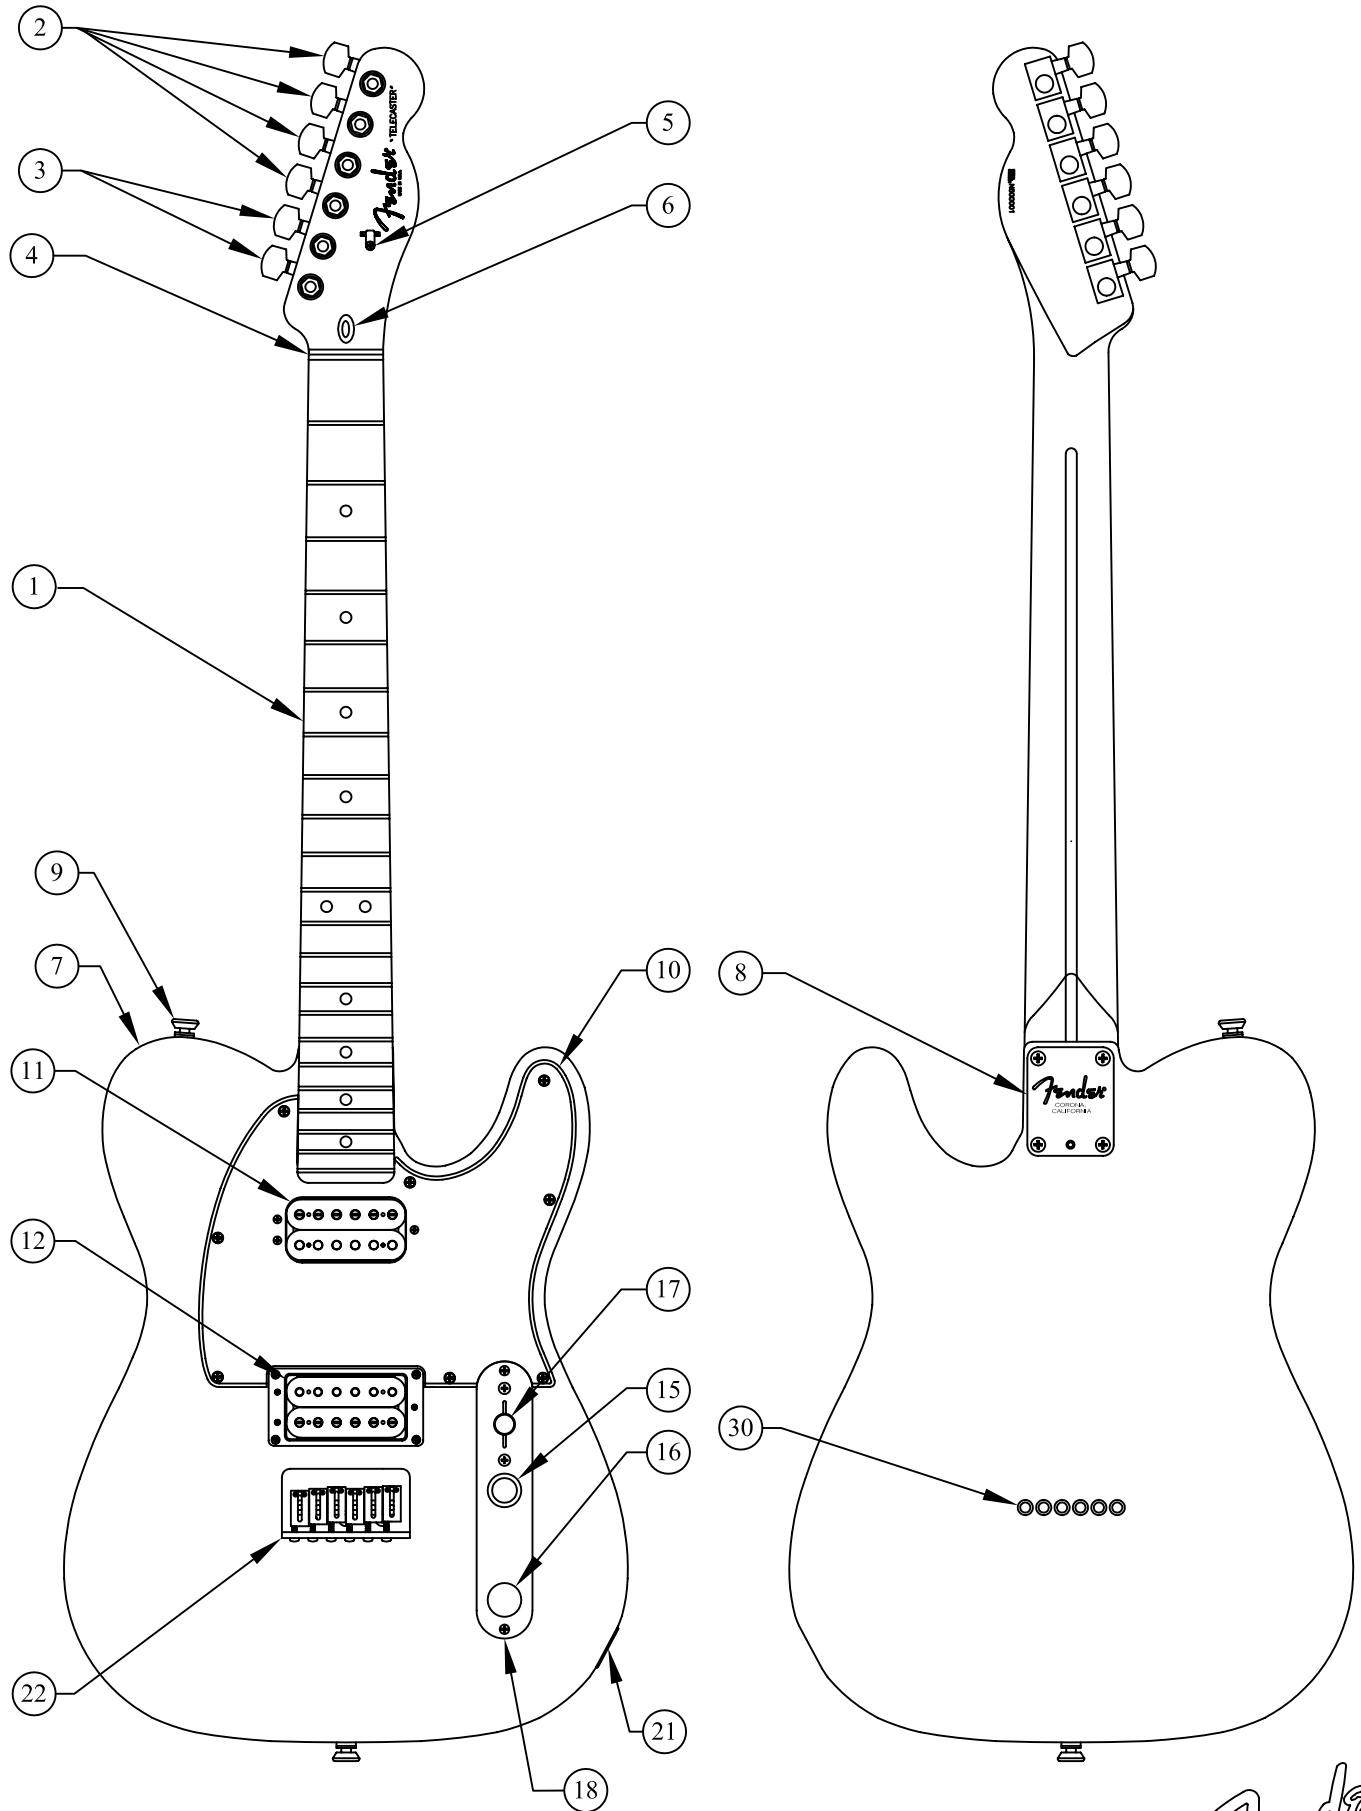

AMERICAN TELECASTER® HH, 0118760, RW

WIRING DIAGRAM

PICKGUARD ASSEMBLY

BRIDGE ASSEMBLY

## BODY COMBINATION CHART

P/N	Color
0063217506	Black
0063217525	Chrome Red
0063217543	Pewter
0063217595	Chrome Blue

SWITCH & CONTROL FUNCTIONS

3 WAY SW, S-1 SWITCH UP			
POSITION	CONTROL	NECK PICKUP (A) COILS 1 & 2	BRIDGE PICKUP (B) COILS 3 & 4
	MV+MT 1x2		
	MV+MT 1x2+3x4		
	MV+MT 3x4		

MV = MASTER VOLUME  
 MT = MASTER TONE  
 "x" = SERIES CONNECTION  
 "+" = PARALLEL CONNECTION  
 "( ) " = INDICATES PAIRED CONNECTION

INDICATES POSITION OF 3 WAY SWITCH