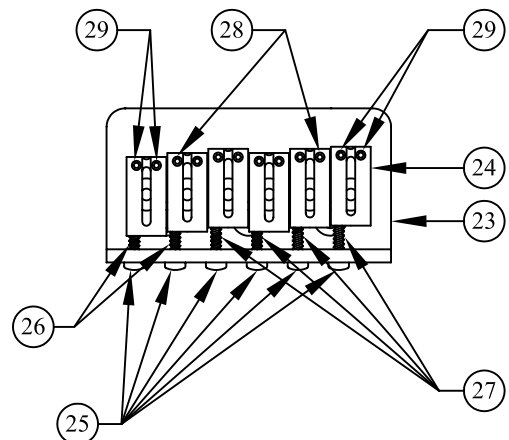

BRIDGE ASSEMBLY