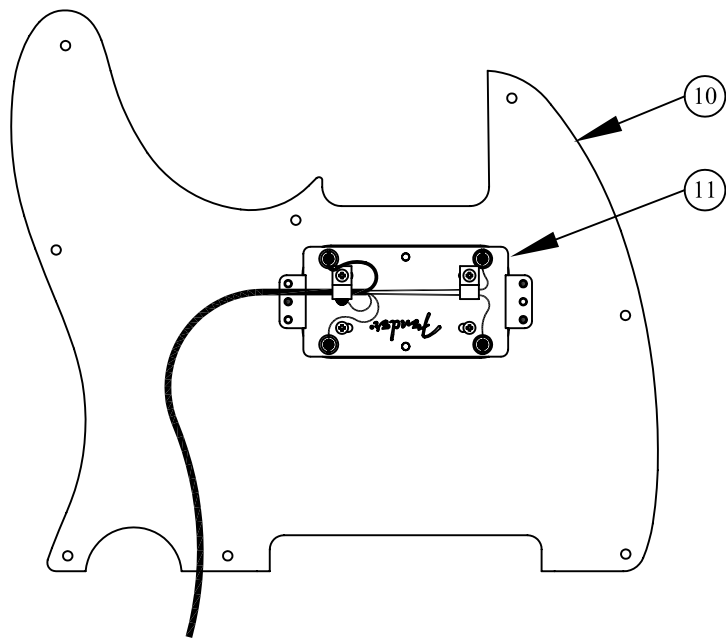

WIRING DIAGRAM

PICKGUARD ASSEMBLY