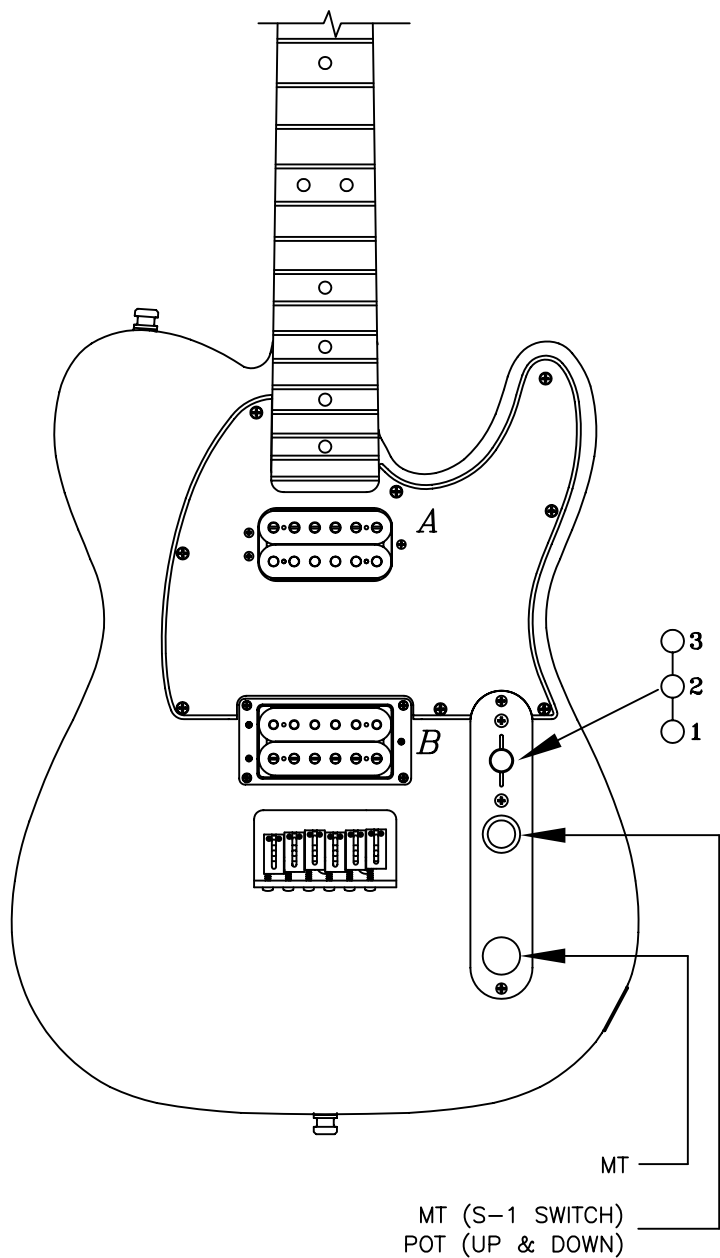

SWITCH & CONTROL FUNCTIONS

3 WAY SW, S-1 SWITCH UP			
POSITION	CONTROL	NECK PICKUP (A) COILS 1 & 2	BRIDGE PICKUP (B) COILS 3 & 4
	MV+MT 1x2		
	MV+MT 1x2+3x4		
	MV+MT 3x4		

3 WAY SW, S-1 SWITCH DOWN			
POSITION	CONTROL	NECK PICKUP (A) COILS 1 & 2	BRIDGE PICKUP (B) COILS 3 & 4
	MV+MT (2+CAP)x1		
	MV+MT 1+4		
	MV+MT (3+CAP)x4		

	PICKUP IS ON
	PICKUP IS OFF
<i>A</i>	PICKUP (NECK)
<i>B</i>	PICKUP (BRIDGE)

MV = MASTER VOLUME
MT = MASTER TONE
"x" = SERIES CONNECTION
"+" = PARALLEL CONNECTION
"( ) " = INDICATES PAIRED CONNECTION

INDICATES POSITION OF 3 WAY SWITCH