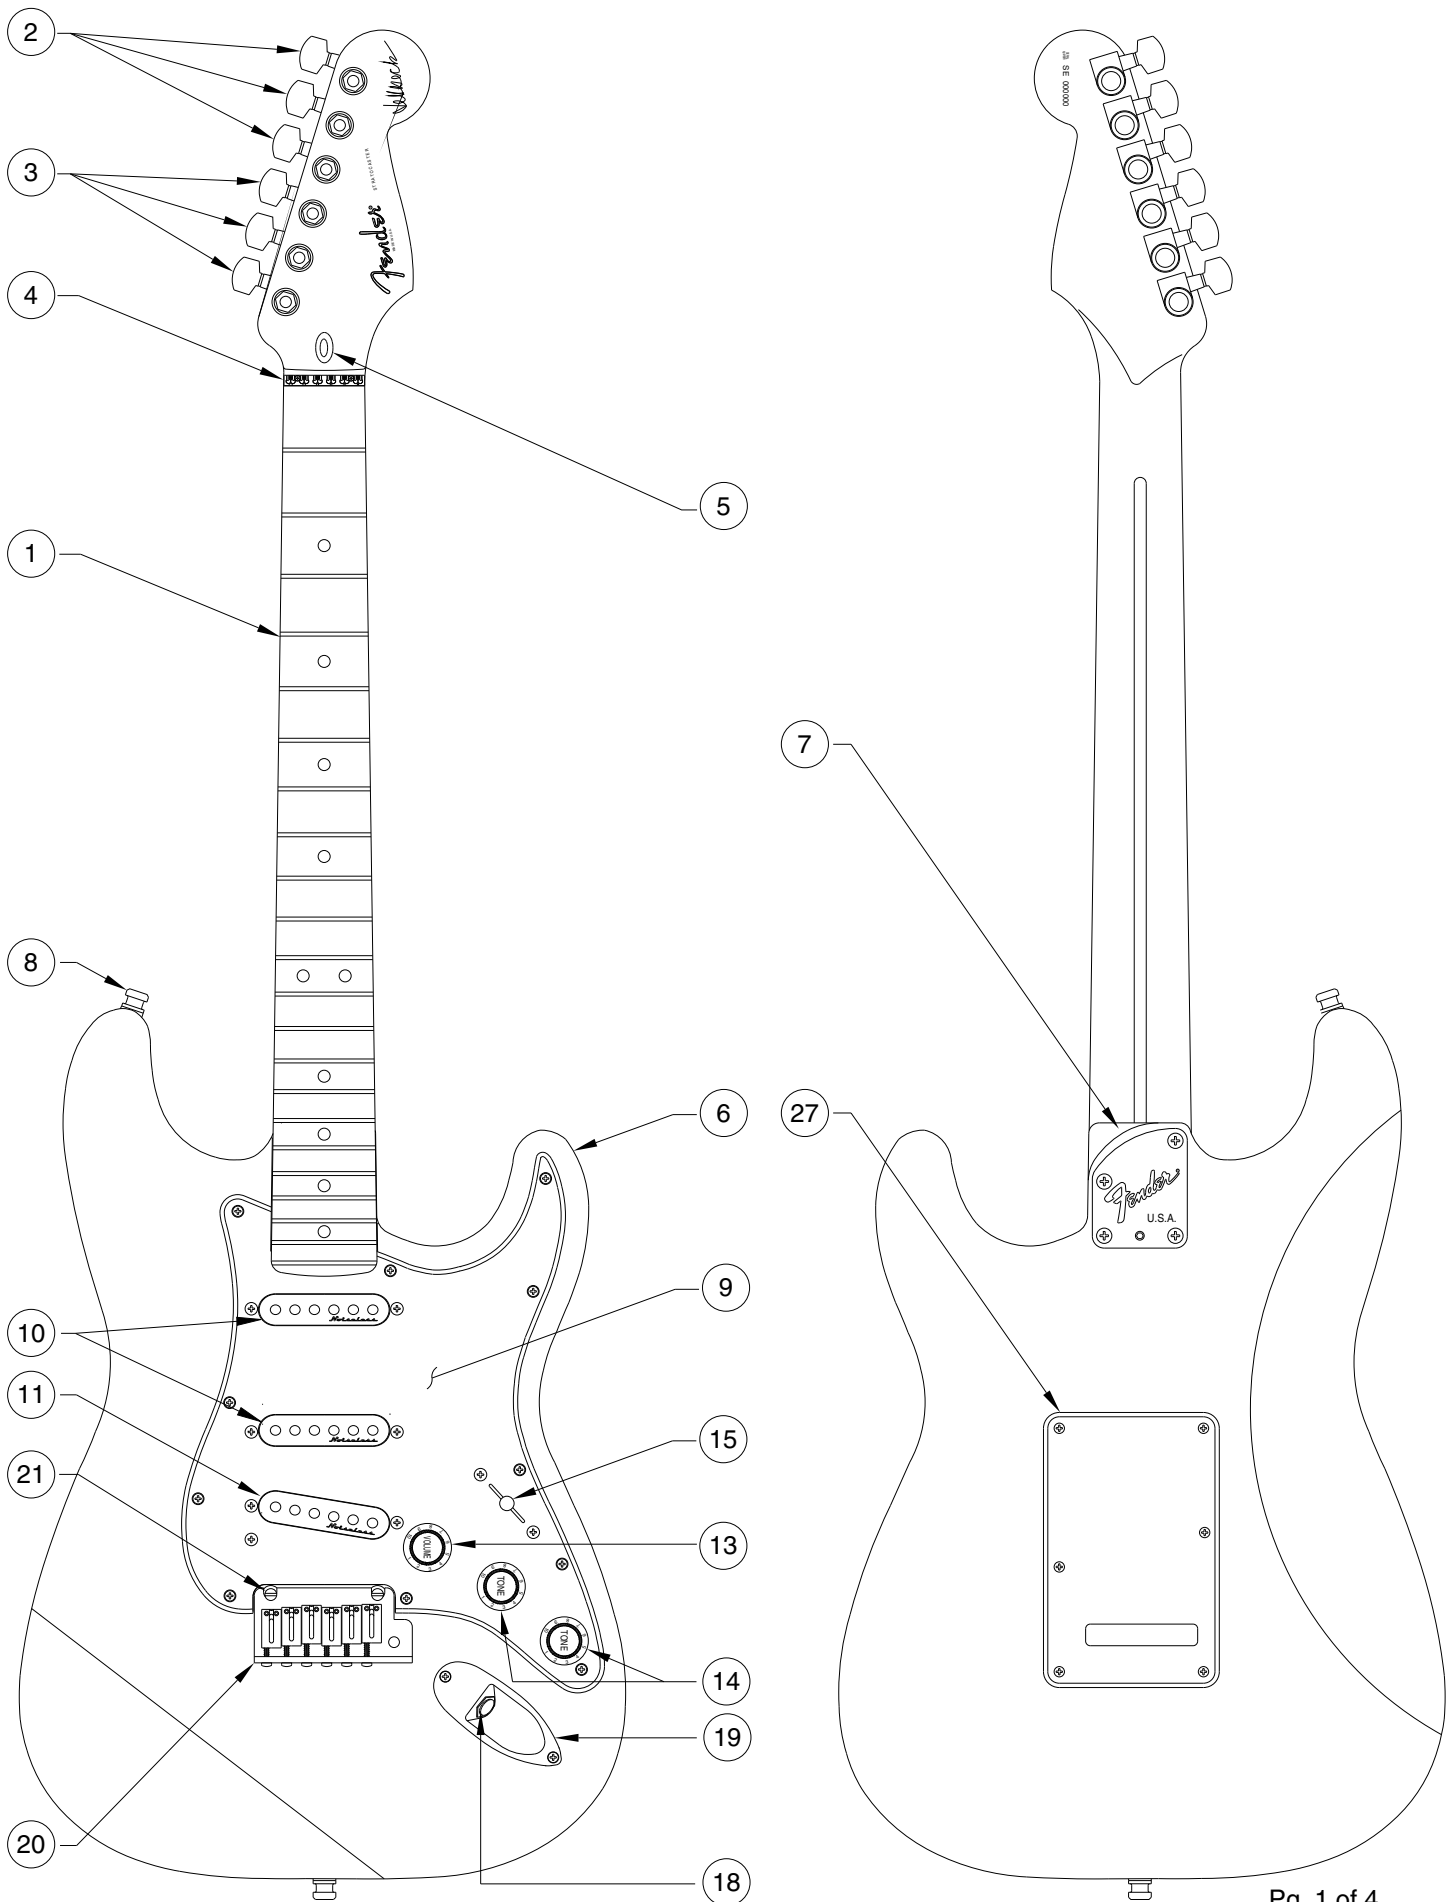

JEFF BECK STRATOCASTER UPGRADE 0119600