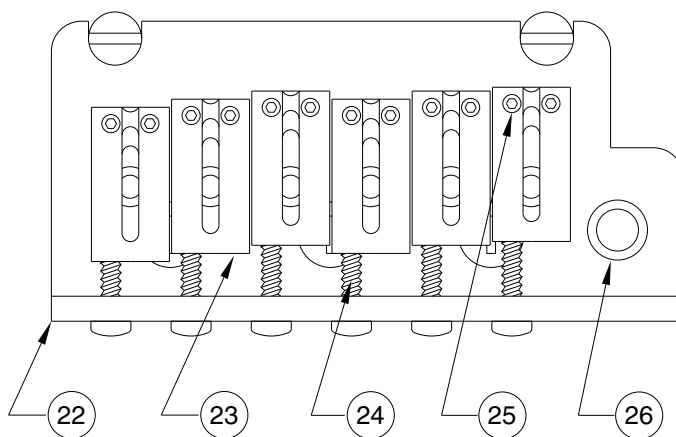

BRIDGE ASSEMBLY