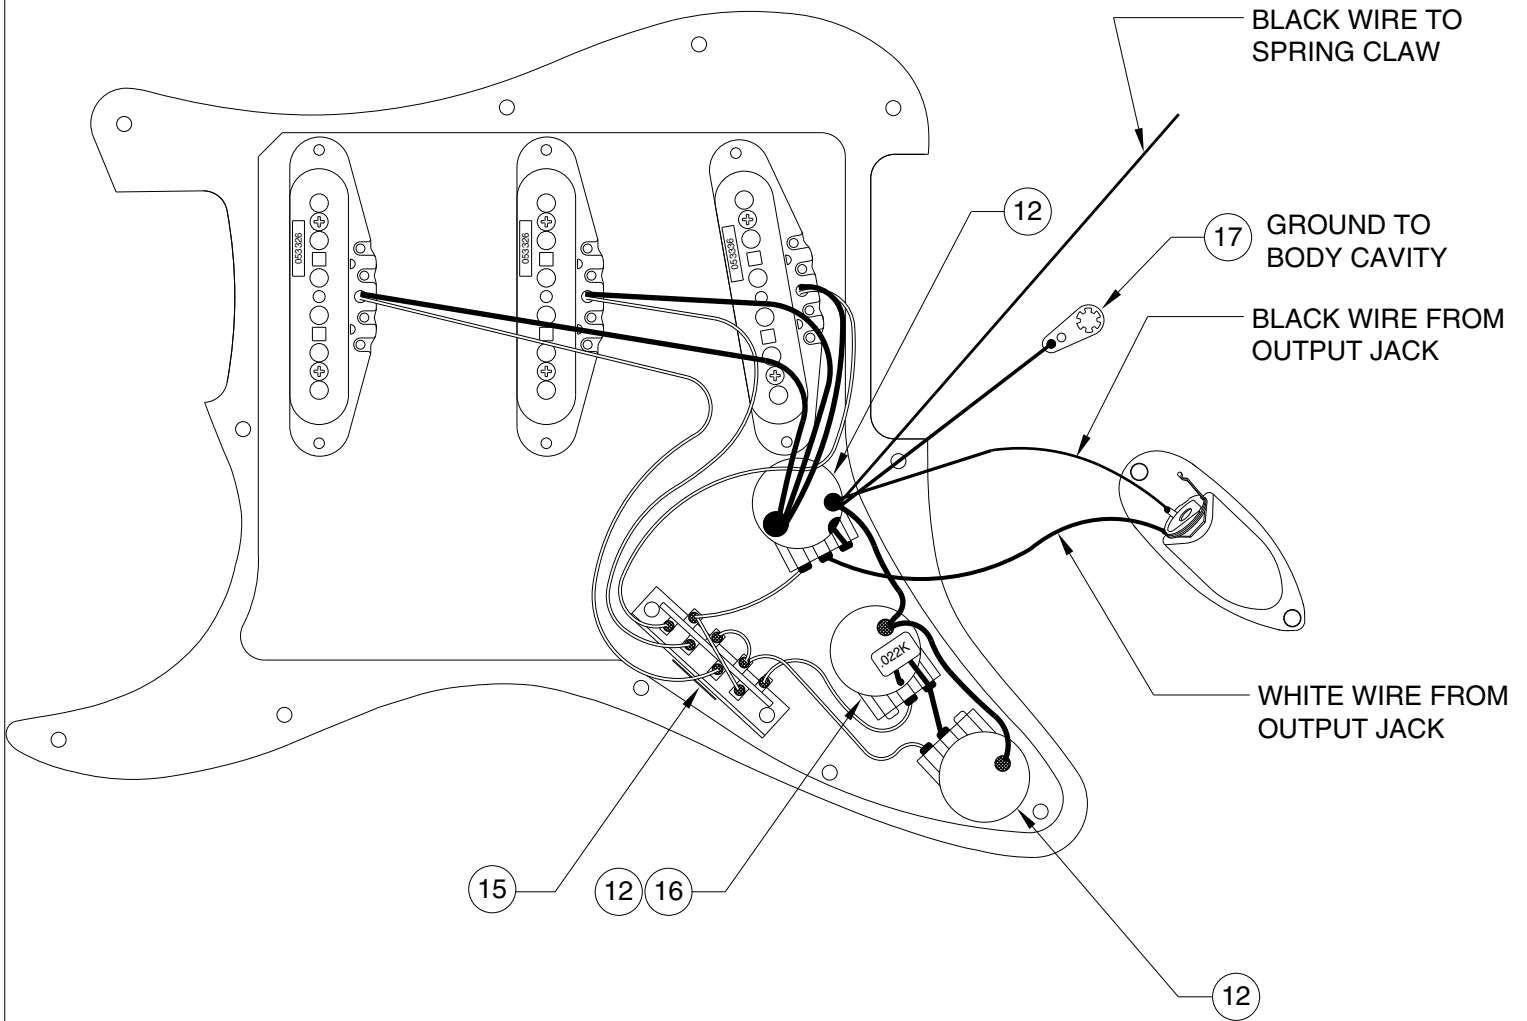

JEFF BECK STRATOCASTER UPGRADE 0119600

PICKGUARD ASSEMBLY