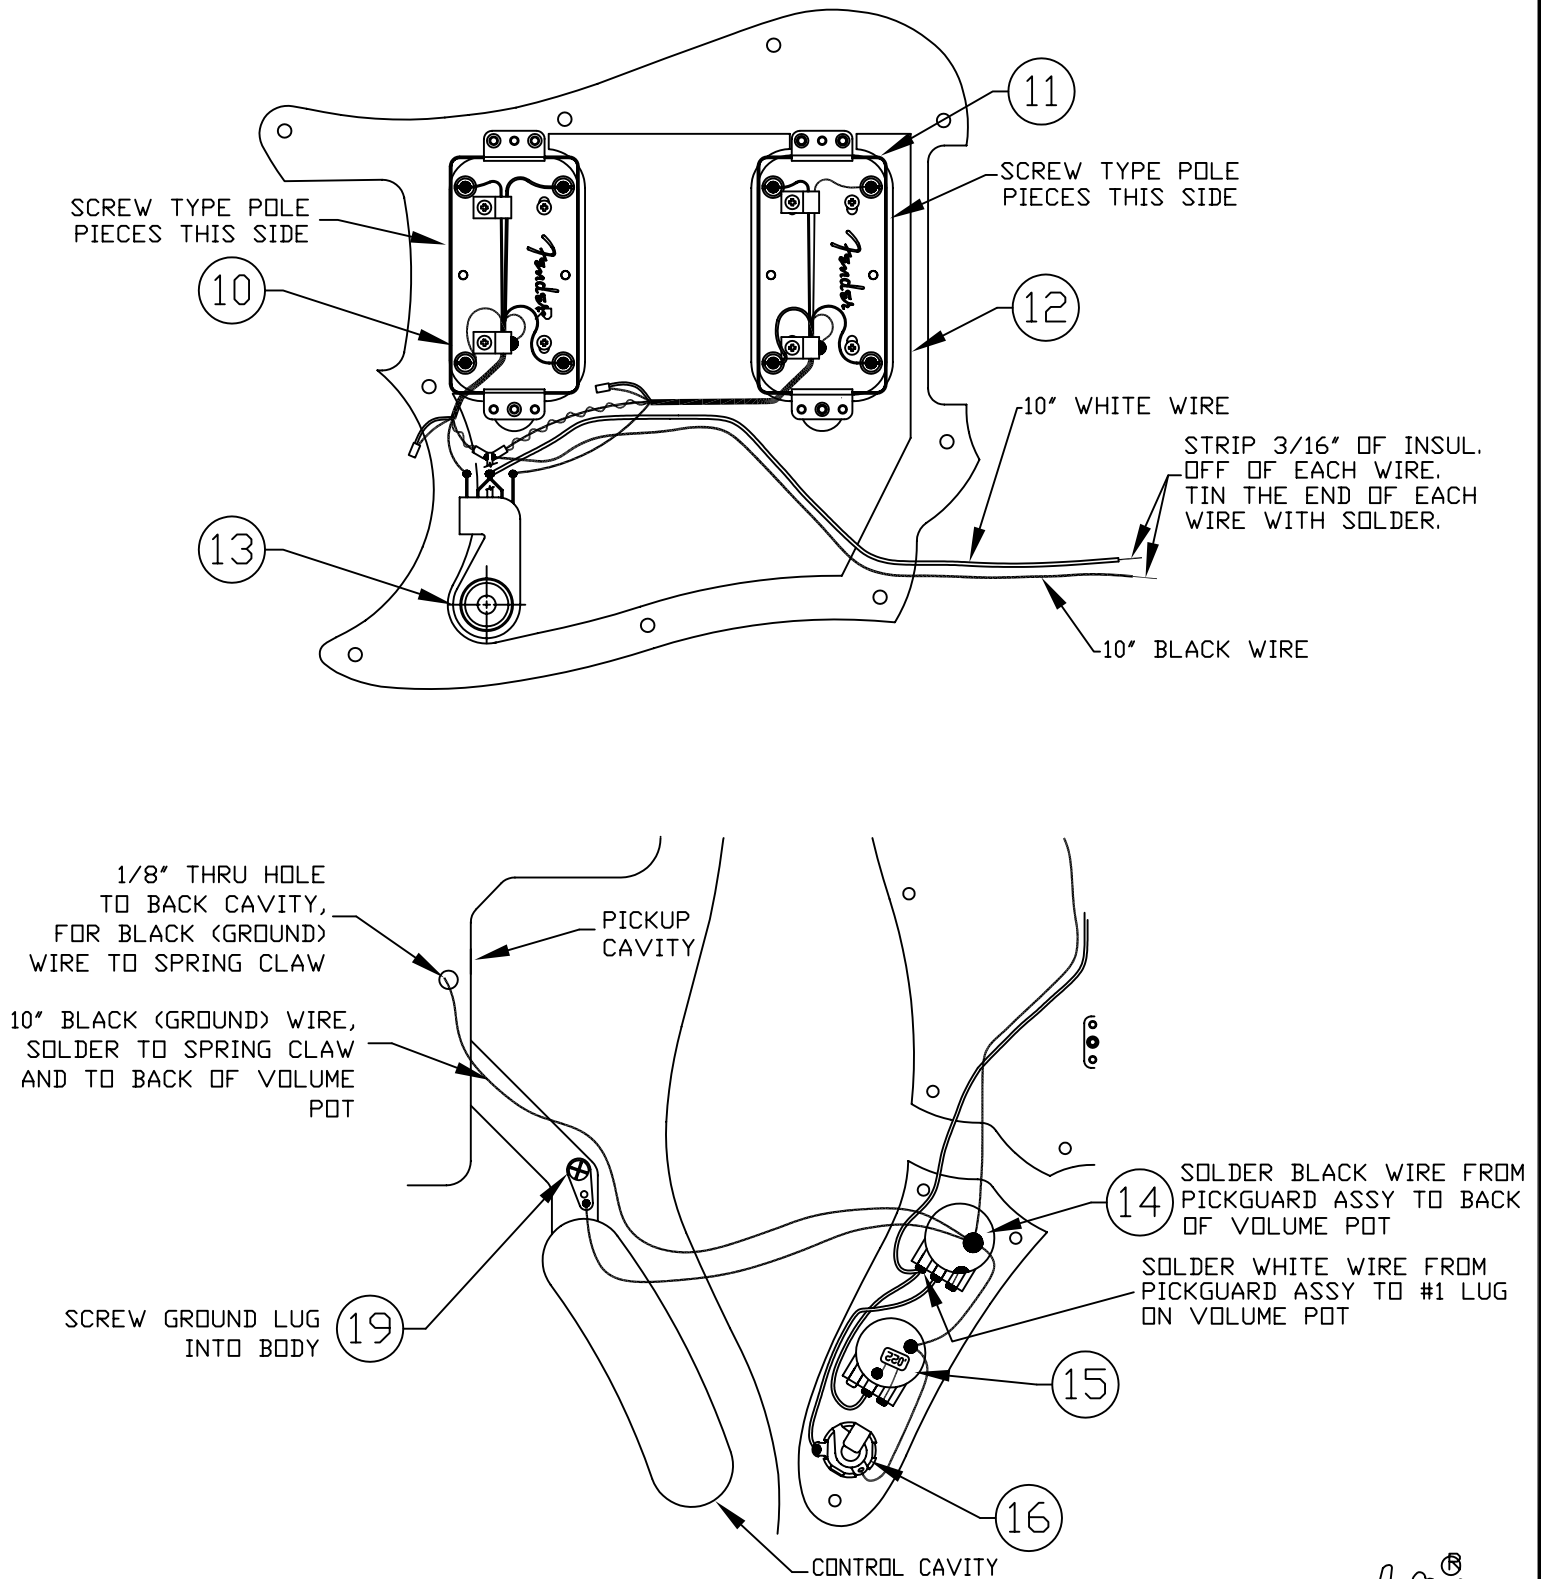

WIRING DIAGRAM

FINAL ASSEMBLY WIRING