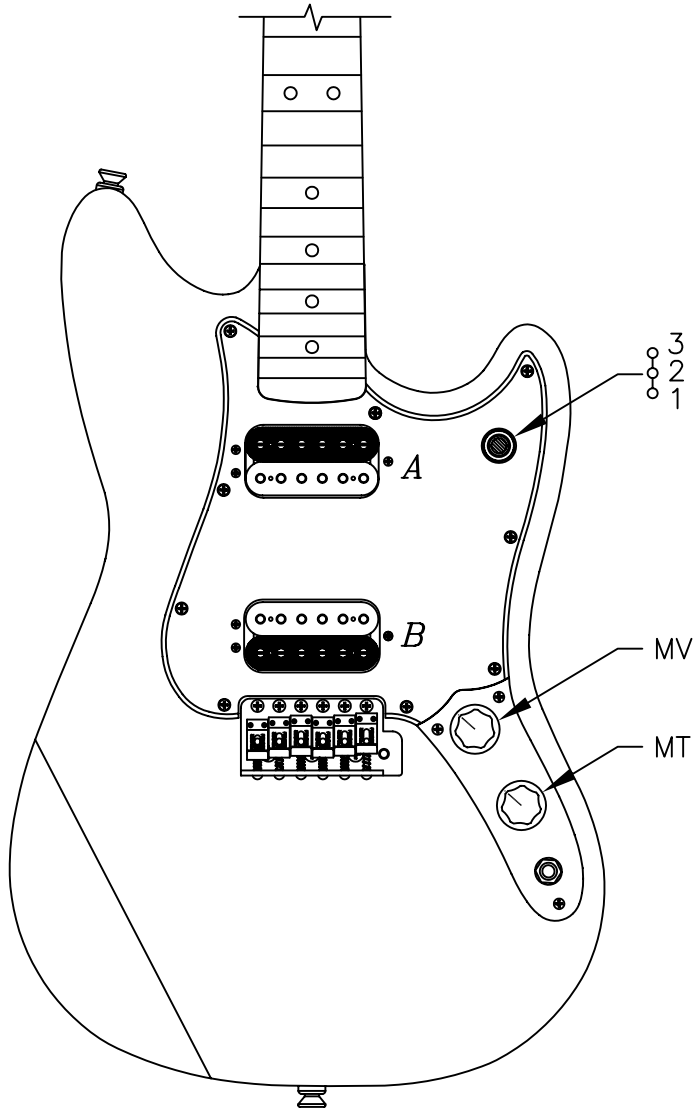

CYCLONE HH™, RW, 013-0400

SWITCH & CONTROL FUNCTION

3 WAY SWITCH POSITION			
3	2	1	POSITION
MV MT	MV MT	MV MT	CONTROL
			← NECK PICKUP (A)
			← BRIDGE PICKUP (B)

MV = MASTER VOLUME CONTROL
MT = MASTER TONE CONTROL

INDICATES POSITION
OF 3 WAY SWITCH

	PICKUP IS ON
	PICKUP IS OFF
<i>A</i>	PICKUP (NECK)
<i>B</i>	PICKUP (MIDDLE)