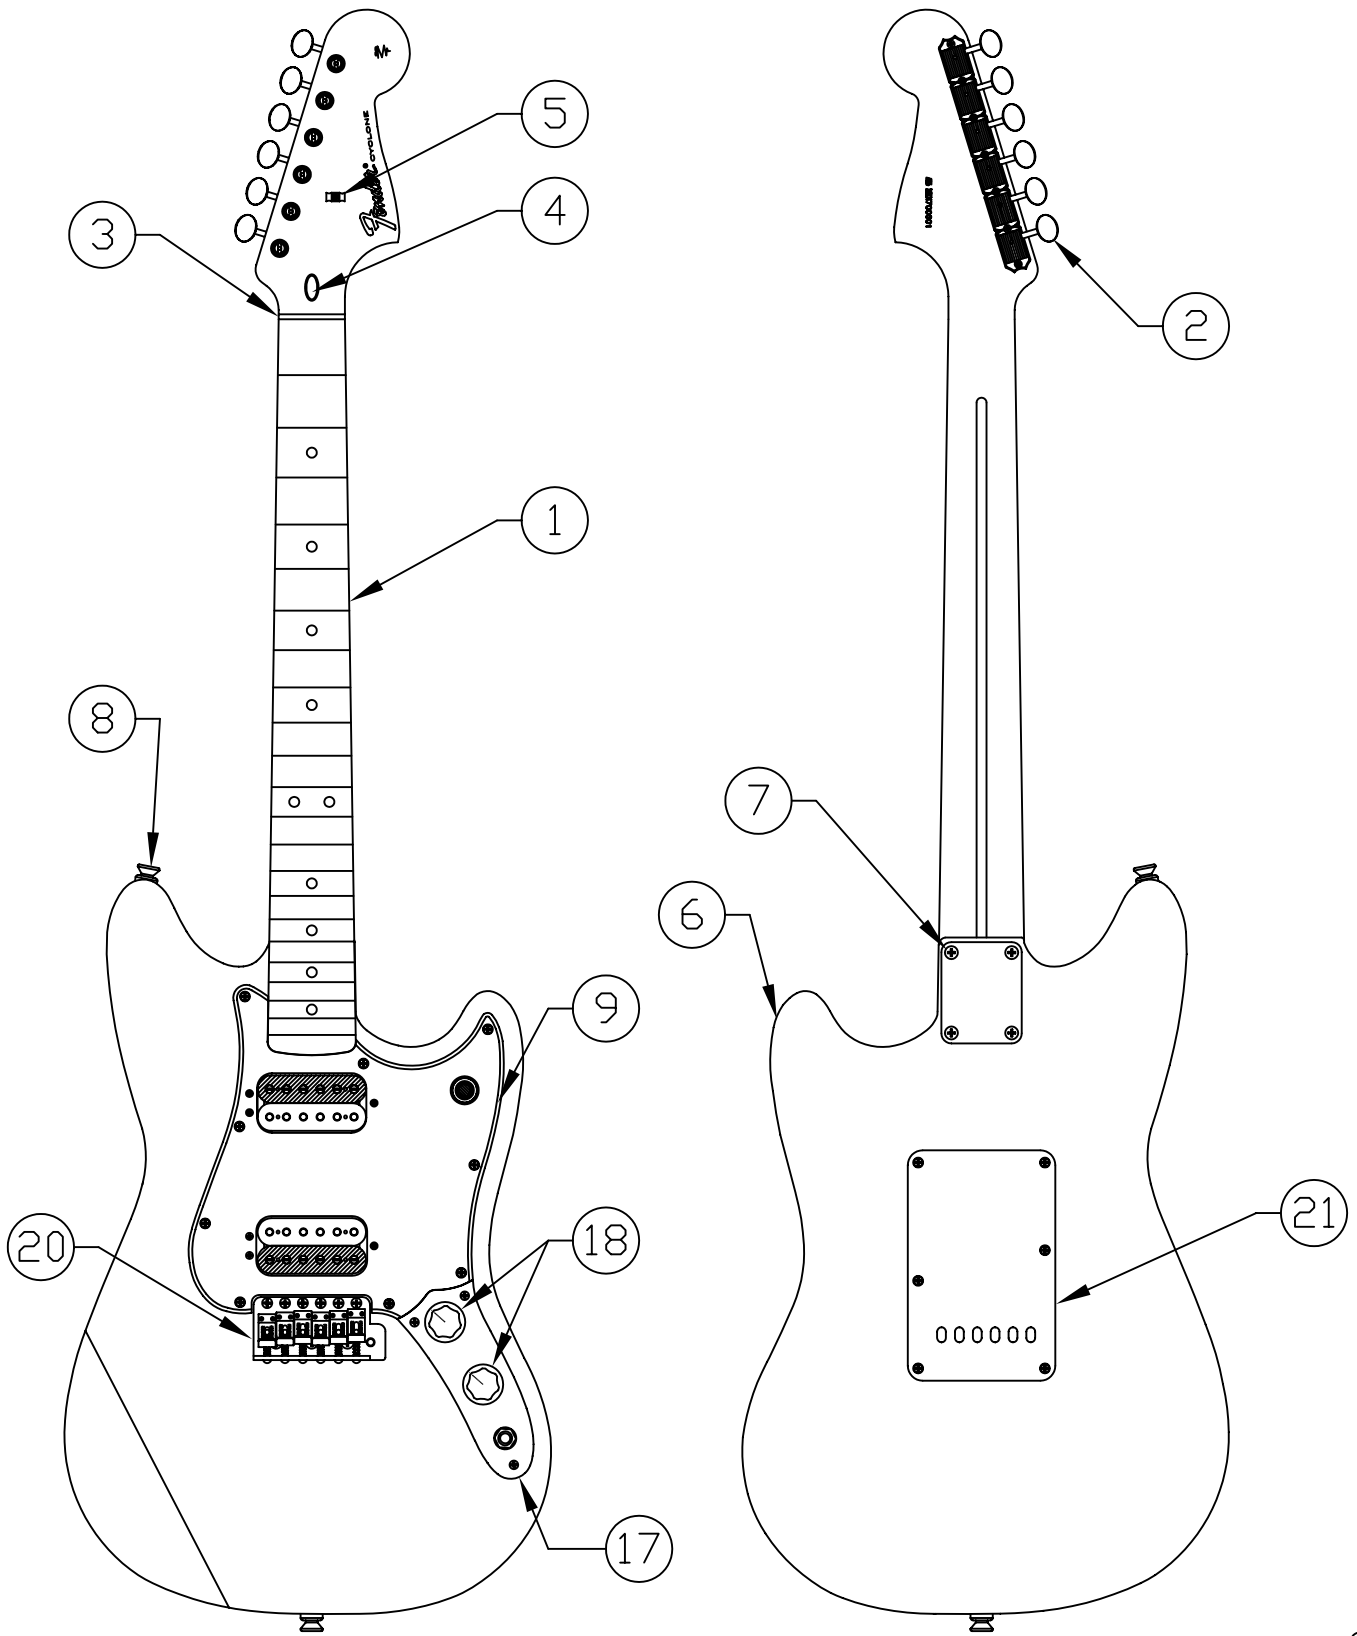

CYCLONE HH™, RW, 013-0400

FRONT

BACK