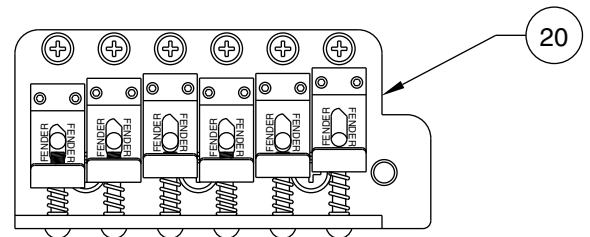

BRIDGE ASSEMBLY