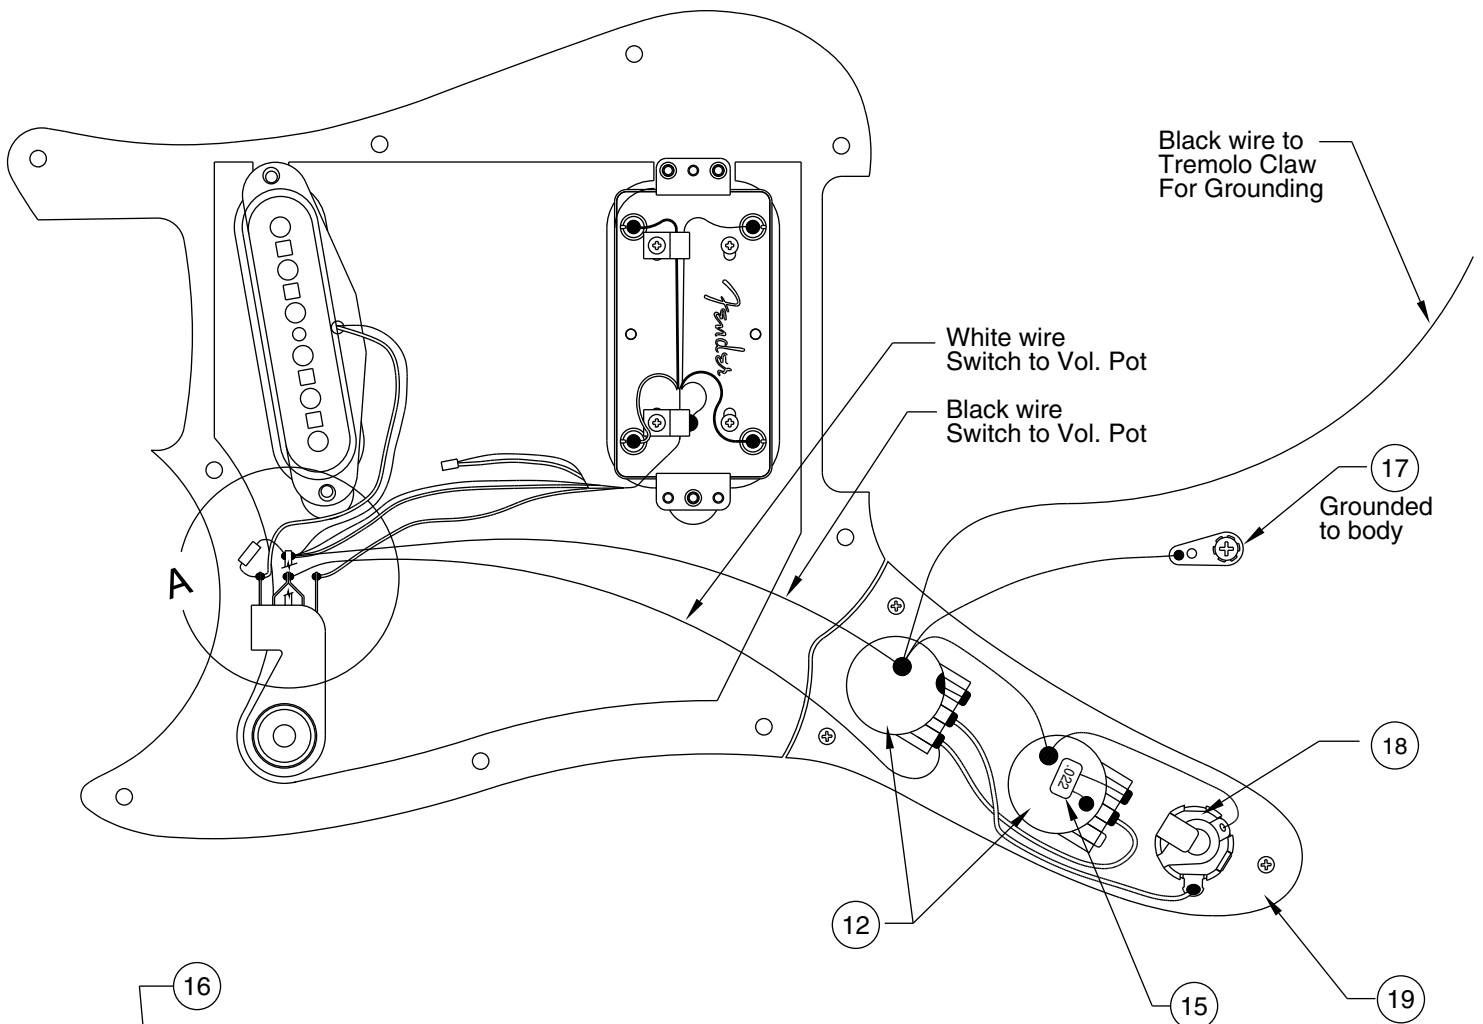

CYCLONE 0130500 PICKGUARD & CONTROL ASSEMBLY