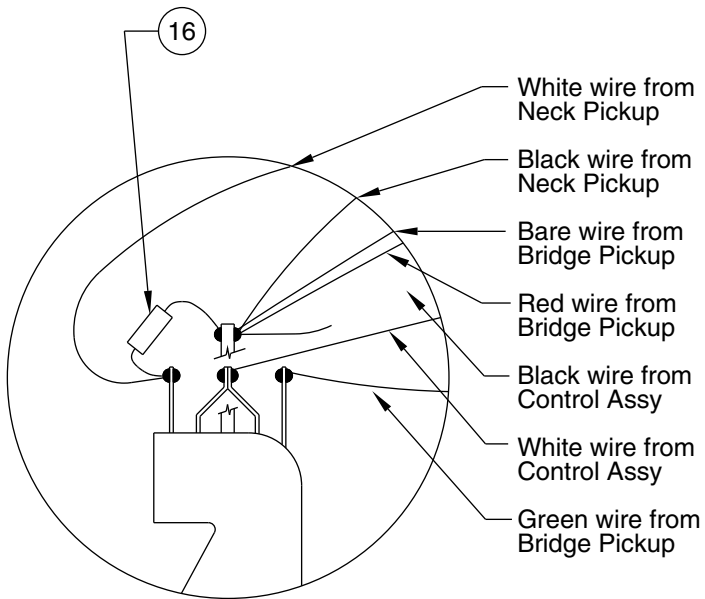

CYCLONE 0130500 PICKGUARD & CONTROL ASSEMBLY