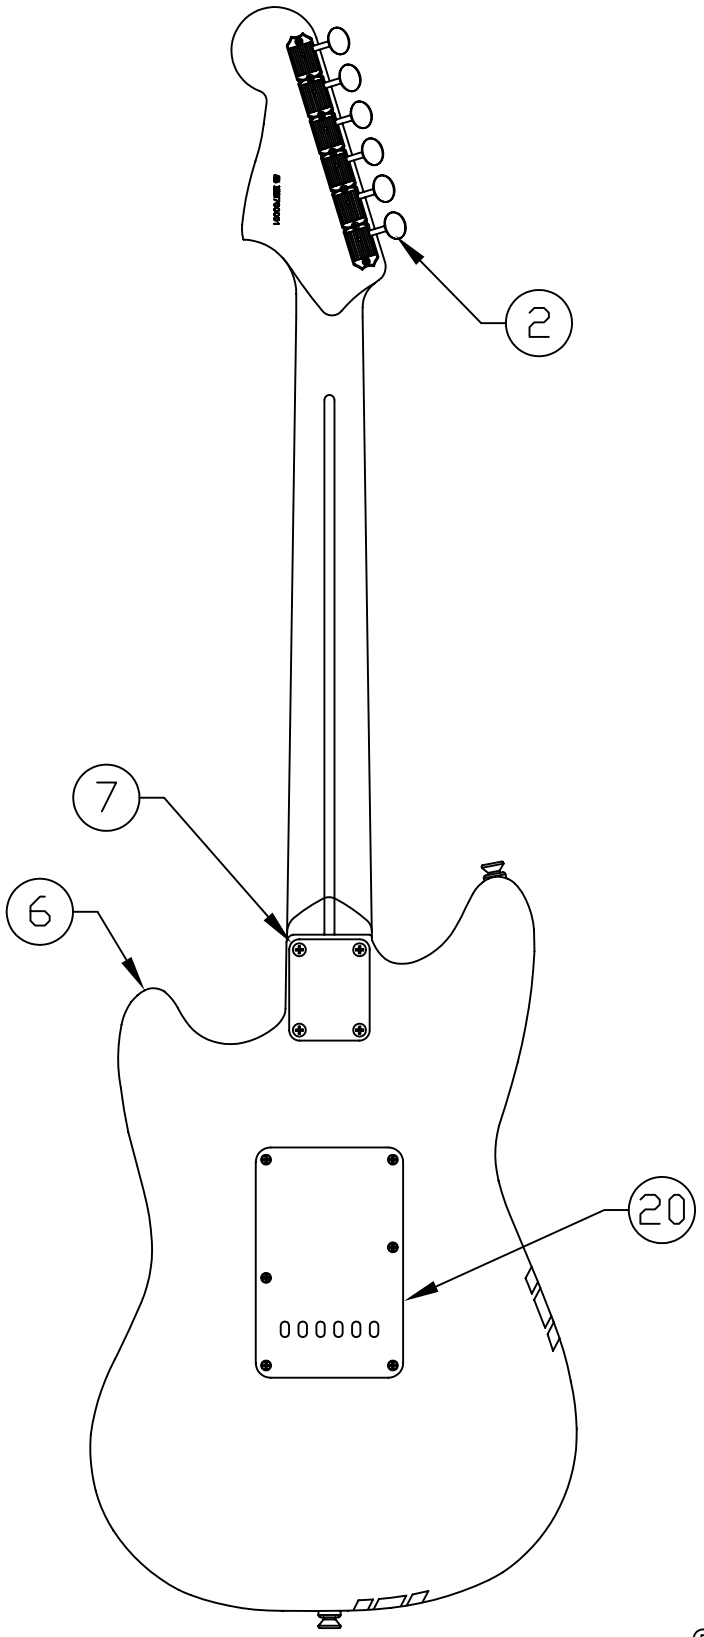

CYCLONE II™ 013-0600

FRONT

BACK

CYCLONE II™ 013-0600

WIRING DIAGRAM

CYCLONE II™ 013-0600

REF.#	P/N	DESCRIPTION	REF.#	P/N	DESCRIPTION
1	0053720000	Neck, Cyclone	19	0054619000	Bridge Assembly Vint Ping Tremolo Arm Tremolo Knob Tremolo Claw Tremolo Spring Mounting Screw Back Plate Std Str 6 Holes Wht Mounting Screw
2	0047912000	Tuning Key, Set Gtr Vint Ping			
	0053020000	Bushing, Key Mtg Ping			
	0011357000	Mounting Screw			
3	0083675000	Bone Nut			
4	0038467000	Truss Rod Adjusting Wrench			
5	0010389000	String Guide			
	0011357000	Mounting Screw			
6	See Chart	Body, Cyclone Solid Color			
7	0018353000	Neck Mounting Plate			
	0015636000	Mounting Screw			
8	0012344000	Strap Button			
	0015610000	Mounting Screw			
	0019056000	Felt Washer, Black			
9	0058781002	Pickguard, White Pearl			
	0015578000	Mounting Screw			
10	0054491000	Pickup, Rhythm Jaguar			
	0054500000	Weatherstrip			
	0054497000	Mounting Screw			
11	0054494000	Pickup, Lead Jaguar			
	0054500000	Weatherstrip			
	0054497000	Mounting Screw			
12	0054508000	Switch, Sliding Sel 2 Lug (Ctrl Sw Cyclone)			
	0010611000	Plate, Ctrl Sw - Jaguar			
	0054507000	Insulator			
	0012869000	Lug, Solder Brass Tinned w/2 HL			
	0015719000	Switch Mounting Screw to Plate			
	0015578000	Mounting Screw			
13	0037407000	Control 500K, Volume			
	0016532000	Mounting Nut			
	0022384000	Lock Washer			
14	0037407000	Control 500K, Tone			
	0024832000	Capacitor, .022uF			
	0016532000	Mounting Nut			
	0022384000	Lock Washer			
15	0047329000	Jack, Phone			
	0016532000	Mounting Nut			
	0022384000	Lock Washer			
	0031153000	Flat Washer			
16	0053718000	Control Plate, Cyclone			
	0015578000	Mounting Screw			
17	0019455000	Knob, Volume & Tone			
18	0012869000	Solder Lug			
	0015116000	Mounting Screw			

BODY CHART	
P/N	Color
0058780504	Daphne Blue
0058780509	Candy Apple Red

SWITCH & CONTROL FUNCTION