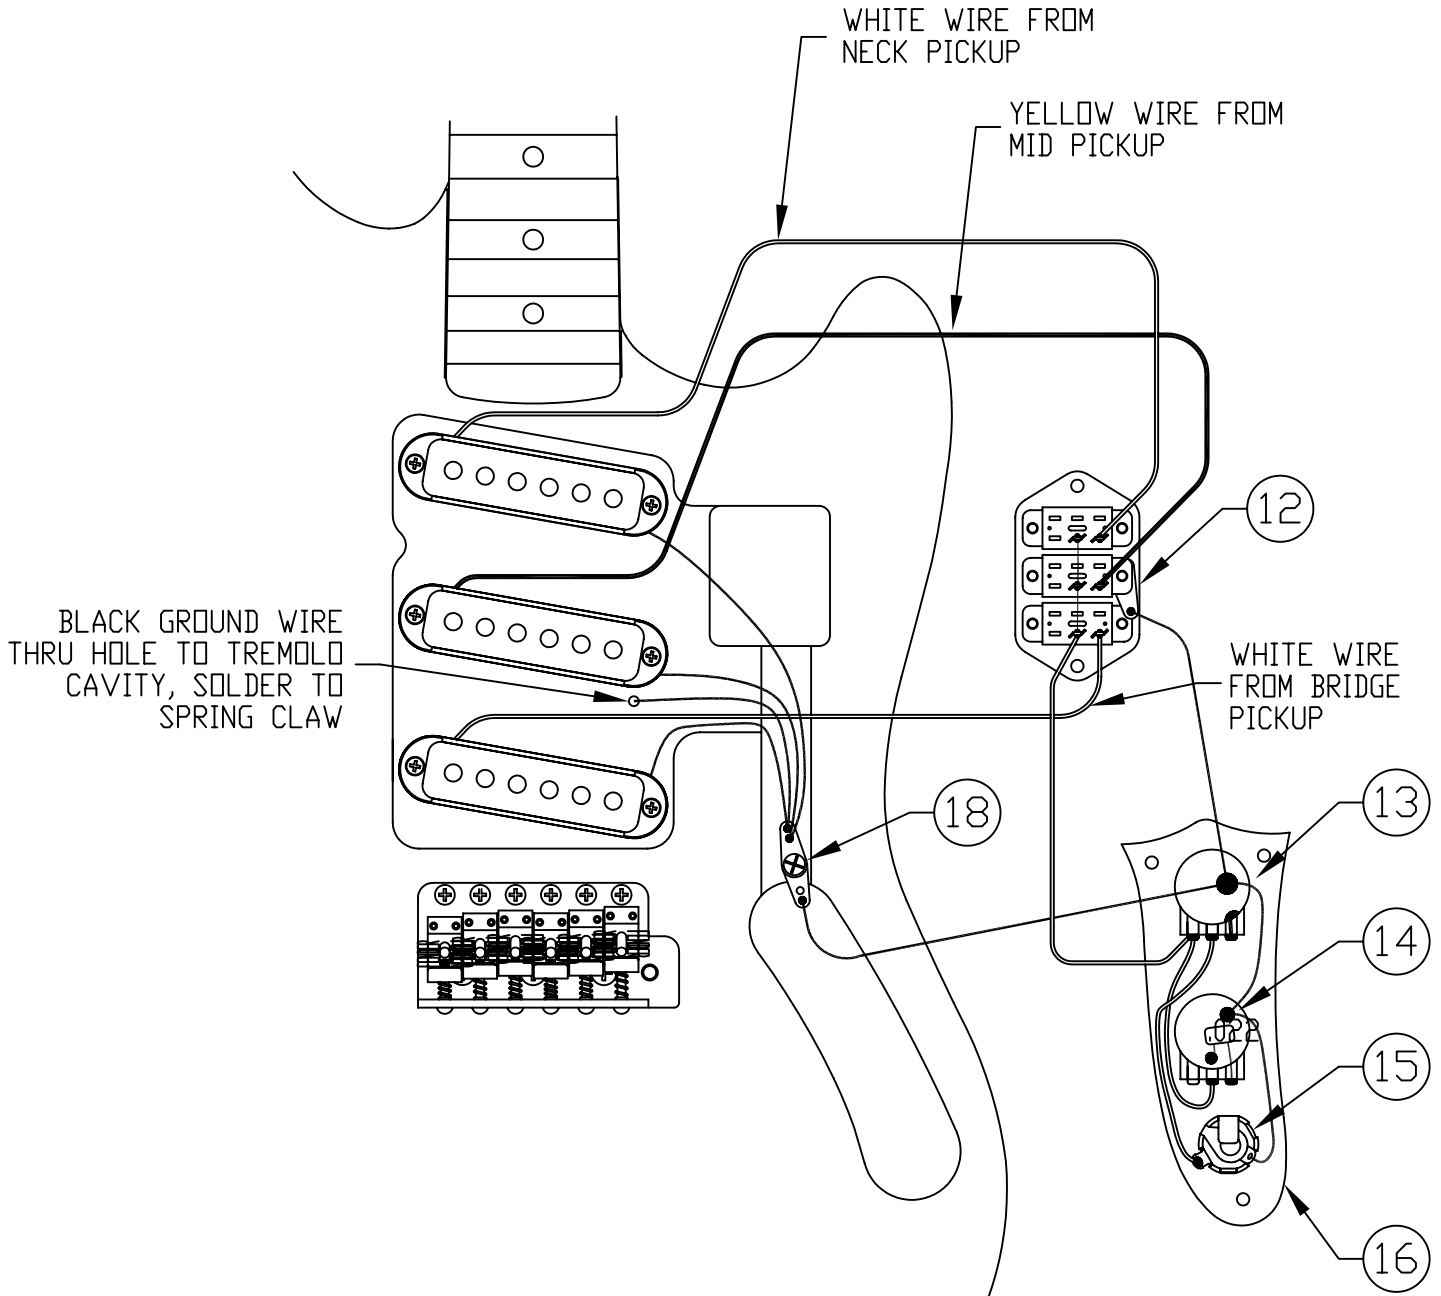

CYCLONE II™ 013-0600

FRONT

BACK

CYCLONE II™ 013-0600

WIRING DIAGRAM

CYCLONE II™ 013-0600

REF.#	P/N	DESCRIPTION	REF.#	P/N	DESCRIPTION
1	0053720000	Neck, Cyclone	19	0054619000	Bridge Assembly Vint Ping Tremolo Arm Tremolo Knob Tremolo Claw Tremolo Spring Mounting Screw Back Plate Std Str 6 Holes Wht Mounting Screw
2	0047912000	Tuning Key, Set Gtr Vint Ping			
	0053020000	Bushing, Key Mtg Ping			
	0011357000	Mounting Screw			
3	0083675000	Bone Nut			
4	0038467000	Truss Rod Adjusting Wrench			
5	0010389000	String Guide			
	0011357000	Mounting Screw			
6	See Chart	Body, Cyclone Solid Color			
7	0018353000	Neck Mounting Plate			
	0015636000	Mounting Screw			
8	0012344000	Strap Button			
	0015610000	Mounting Screw			
	0019056000	Felt Washer, Black			
9	0058781002	Pickguard, White Pearl			
	0015578000	Mounting Screw			
10	0054491000	Pickup, Rhythm Jaguar			
	0054500000	Weatherstrip			
	0054497000	Mounting Screw			
11	0054494000	Pickup, Lead Jaguar			
	0054500000	Weatherstrip			
	0054497000	Mounting Screw			
12	0054508000	Switch, Sliding Sel 2 Lug (Ctrl Sw Cyclone)			
	0010611000	Plate, Ctrl Sw - Jaguar			
	0054507000	Insulator			
	0012869000	Lug, Solder Brass Tinned w/2 HL			
	0015719000	Switch Mounting Screw to Plate			
	0015578000	Mounting Screw			
13	0037407000	Control 500K, Volume			
	0016532000	Mounting Nut			
	0022384000	Lock Washer			
14	0037407000	Control 500K, Tone			
	0024832000	Capacitor, .022uF			
	0016532000	Mounting Nut			
	0022384000	Lock Washer			
15	0047329000	Jack, Phone			
	0016532000	Mounting Nut			
	0022384000	Lock Washer			
	0031153000	Flat Washer			
16	0053718000	Control Plate, Cyclone			
	0015578000	Mounting Screw			
17	0019455000	Knob, Volume & Tone			
18	0012869000	Solder Lug			
	0015116000	Mounting Screw			

BODY CHART	
P/N	Color
0058780504	Daphne Blue
0058780509	Candy Apple Red

SWITCH & CONTROL FUNCTION