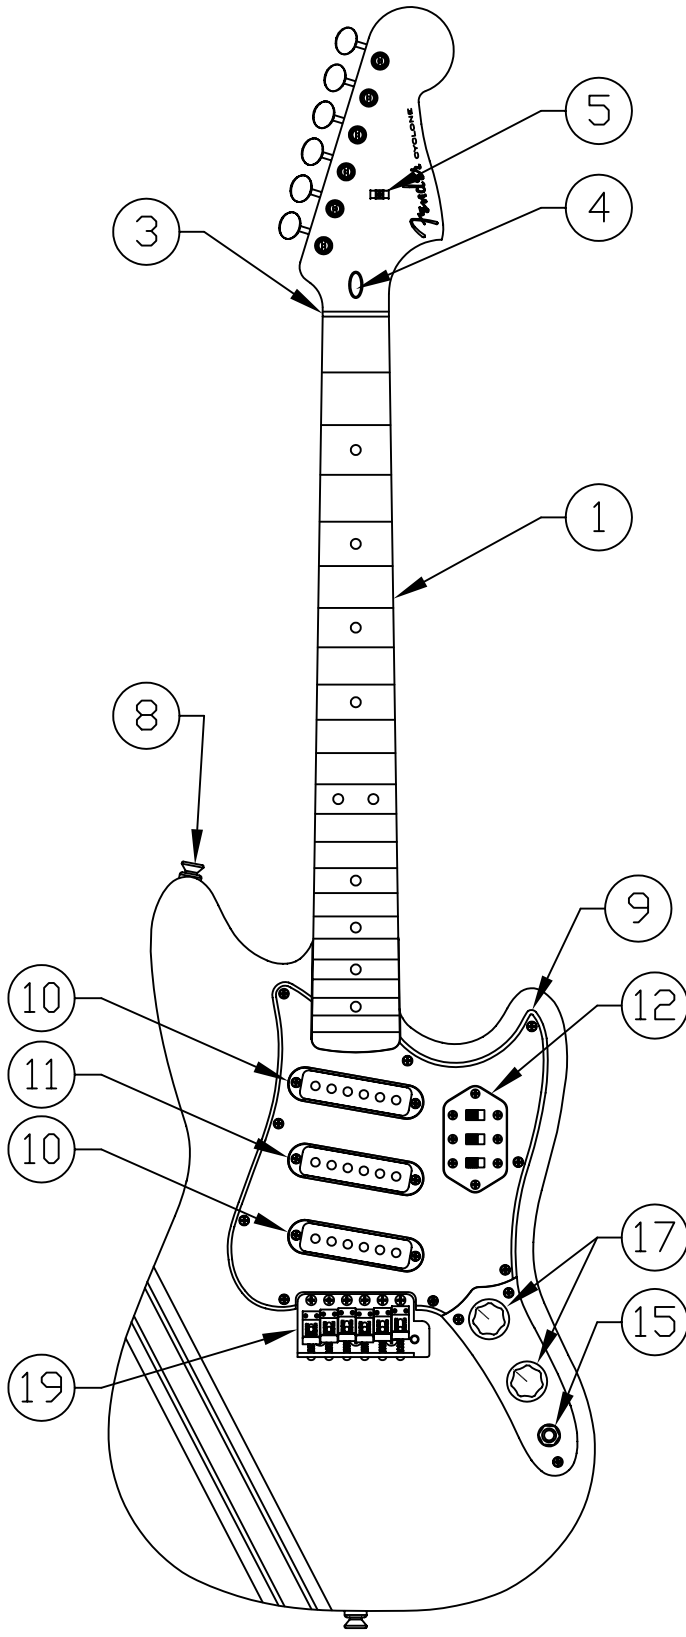

CYCLONE II™ 013-0600

FRONT

BACK

CYCLONE II™ 013-0600

WIRING DIAGRAM

CYCLONE II™ 013-0600

REF.#	P/N	DESCRIPTION	REF.#	P/N	DESCRIPTION
1	0053720000	Neck, Cyclone	19	0054619000	Bridge Assembly Vint Ping Tremolo Arm Tremolo Knob Tremolo Claw Tremolo Spring Mounting Screw Back Plate Std Str 6 Holes Wht Mounting Screw
2	0047912000	Tuning Key, Set Gtr Vint Ping			
	0053020000	Bushing, Key Mtg Ping			
	0011357000	Mounting Screw			
3	0083675000	Bone Nut			
4	0038467000	Truss Rod Adjusting Wrench			
5	0010389000	String Guide			
	0011357000	Mounting Screw			
6	See Chart	Body, Cyclone Solid Color			
7	0018353000	Neck Mounting Plate			
	0015636000	Mounting Screw			
8	0012344000	Strap Button			
	0015610000	Mounting Screw			
	0019056000	Felt Washer, Black			
9	0058781002	Pickguard, White Pearl			
	0015578000	Mounting Screw			
10	0054491000	Pickup, Rhythm Jaguar			
	0054500000	Weatherstrip			
	0054497000	Mounting Screw			
11	0054494000	Pickup, Lead Jaguar			
	0054500000	Weatherstrip			
	0054497000	Mounting Screw			
12	0054508000	Switch, Sliding Sel 2 Lug (Ctrl Sw Cyclone)			
	0010611000	Plate, Ctrl Sw - Jaguar			
	0054507000	Insulator			
	0012869000	Lug, Solder Brass Tinned w/2 HL			
	0015719000	Switch Mounting Screw to Plate			
	0015578000	Mounting Screw			
13	0037407000	Control 500K, Volume			
	0016532000	Mounting Nut			
	0022384000	Lock Washer			
14	0037407000	Control 500K, Tone			
	0024832000	Capacitor, .022uF			
	0016532000	Mounting Nut			
	0022384000	Lock Washer			
15	0047329000	Jack, Phone			
	0016532000	Mounting Nut			
	0022384000	Lock Washer			
	0031153000	Flat Washer			
16	0053718000	Control Plate, Cyclone			
	0015578000	Mounting Screw			
17	0019455000	Knob, Volume & Tone			
18	0012869000	Solder Lug			
	0015116000	Mounting Screw			

BODY CHART	
P/N	Color
0058780504	Daphne Blue
0058780509	Candy Apple Red

SWITCH & CONTROL FUNCTION