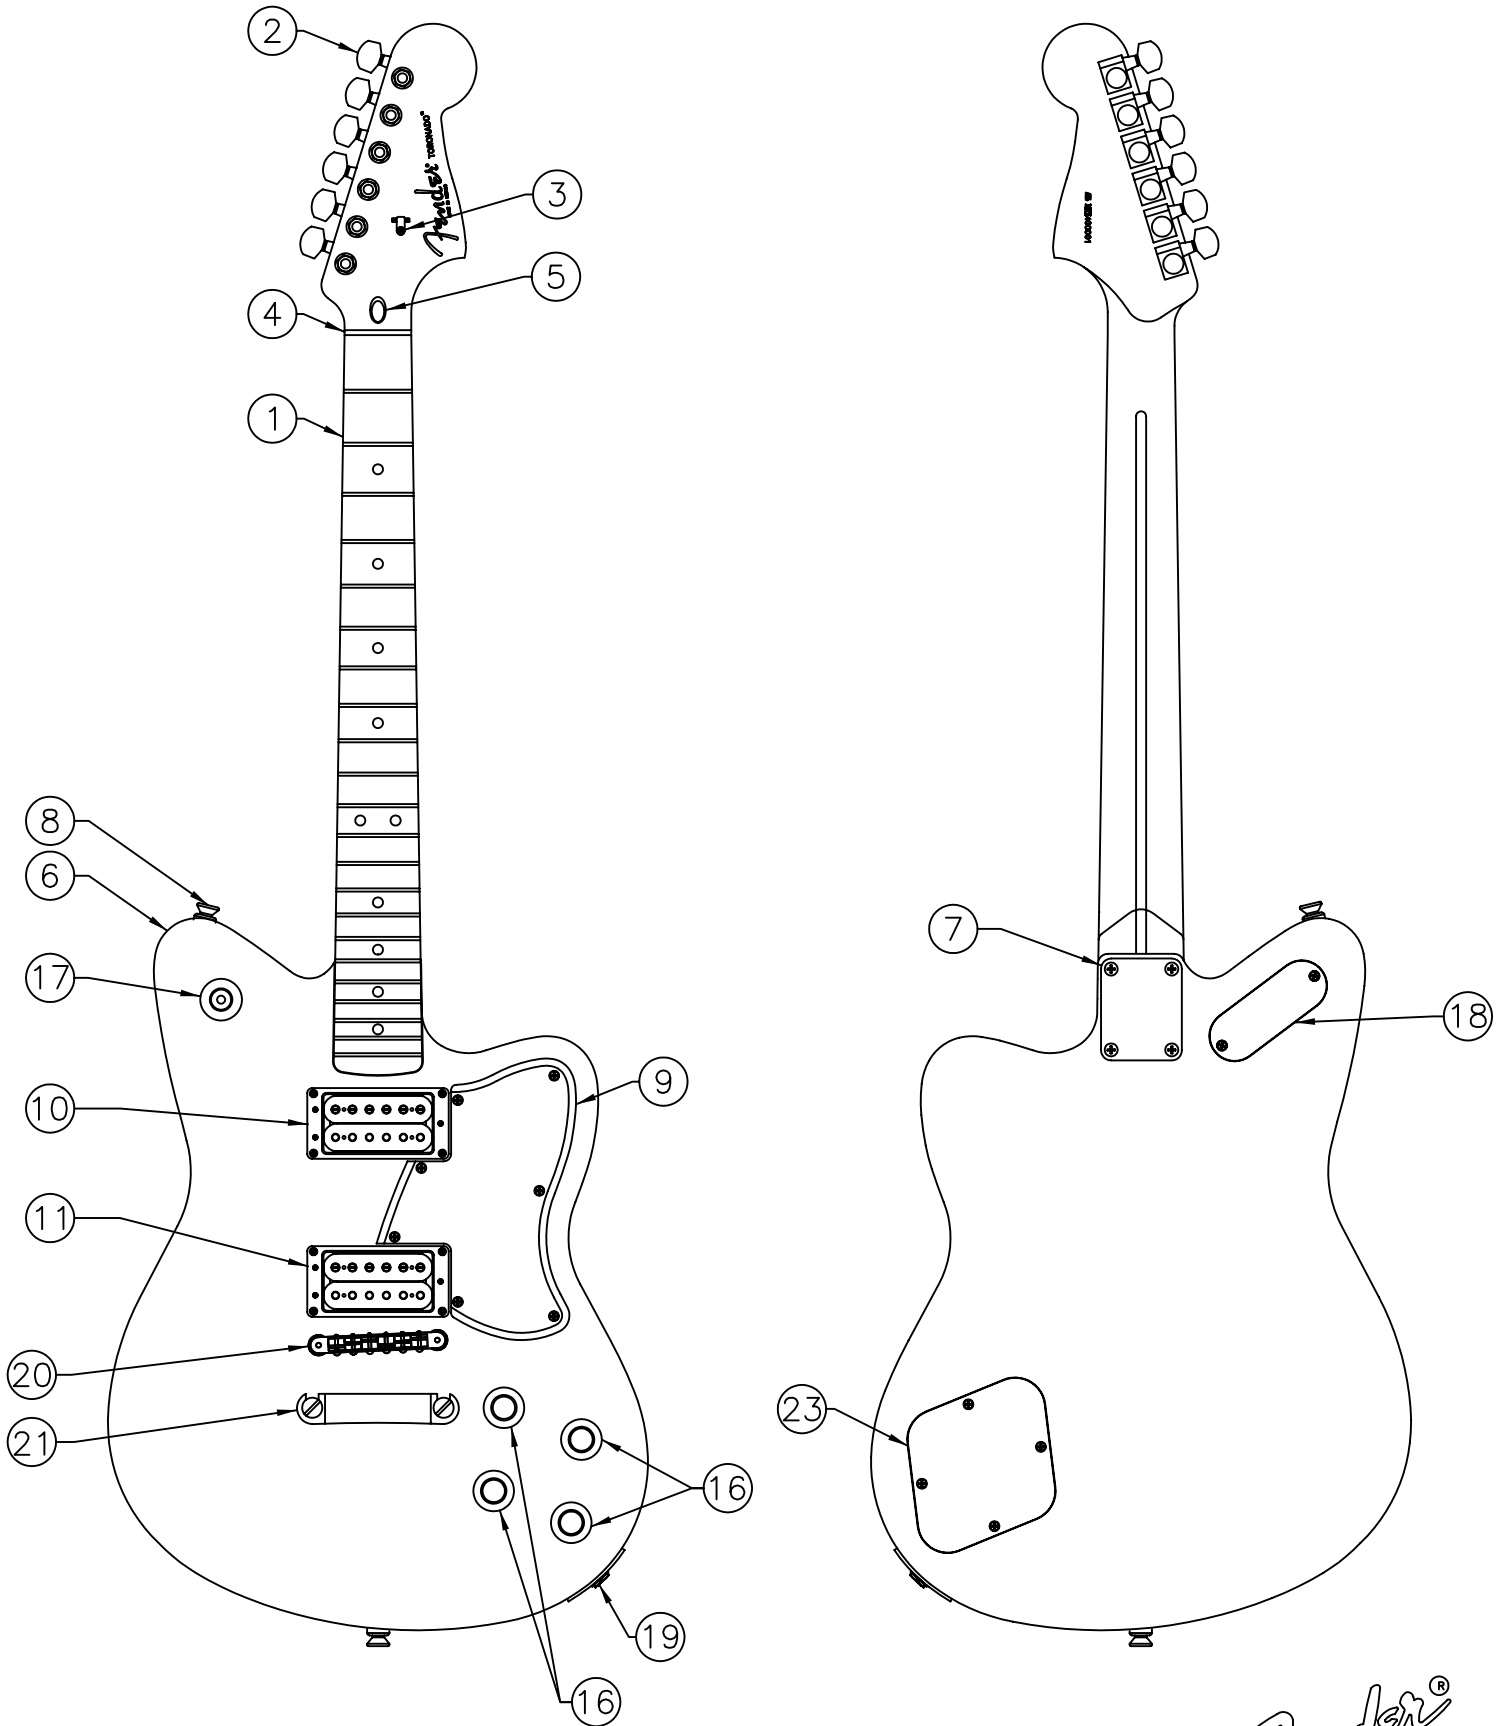

TORONADO®, 013-0900

WIRING DIAGRAM

TORONADO®, 013-0900

REF.#	P/N	DESCRIPTION	REF.#	P/N	DESCRIPTION
1	0068049000	Neck, Toronado Upgrade Mexico	22	0012869000	Solder Lug
2	0003742900	Tuning Key		0015116000	Mounting Screw
3	0010389000	Guide String	23	0053382000	Control Cover Toronado
	0011357000	Mounting Screw		0021407000	Mounting Screw
4	0083675000	Bone Nut			
5	0038467000	Truss Rod Adjusting Wrench			
6	See Chart	Body, Toronado Upgrade Mexico			
7	0018353000	Neck Mounting Plate			
	0021424000	Mounting Screw			
8	0012344000	Strap Button			
	0021422000	Mounting Screw			
	0019056000	Felt Washer, Black			
9	0059177002	Pickguard, Toronado Special (HB)			
	0021407000	Mounting Screw			
10	0059318000	Pickup, HB Hotrod Narrow (B/B), Neck			
	0058404000	Ring-to-Pickup Mounting Screw			
	0050167000	Mounting Spring			
	0053002000	Mounting Ring			
	0053161000	Assy Mounting Screw			
11	0059190000	Pickup, HB Hotrod Mid Bridge (B/B)			
	0058404000	Ring-to-Pickup Mounting Screw			
	0050167000	Mounting Spring			
	0053002000	Mounting Ring			
	0053161000	Assy Mounting Screw			
12	0038950000	Control, 500K, Neck Volume			
	0016352000	Mounting Nut			
	0022384000	Lock Washer			
	0031153000	Flat Washer			
13	0038950000	Control, 500K, Bridge Volume			
	0016352000	Mounting Nut			
	0022384000	Lock Washer			
	0031153000	Flat Washer			
14	0038950000	Control, 500K, Neck Tone			
	0024832000	Capacitor .022uF			
	0016352000	Mounting Nut			
	0022384000	Lock Washer			
	0031153000	Flat Washer			
15	0038950000	Control, 500K, Bridge Tone			
	0024832000	Capacitor .022uF			
	0016352000	Mounting Nut			
	0022384000	Lock Washer			
	0031153000	Flat Washer			
16	0058604000	Knob, Volume & Tone			
17	0054606000	Toggle Switch Tele-Sonic			
	0059186000	Trim Ring			
18	0053802000	Cover, Switch Tele-Sonic			
	0021407000	Mounting Screw			
19	0021956000	Output Jack			
	0016436000	Lock Washer			
	0016352000	Mounting Hex Nut			
	0021407000	Mounting Screw			
	0050100000	Jack Ferrule, Chrome			
	0031153000	Flat Washer			
20	3511055017	Bridge, Bluesbird CHR			
21	3511055170	Tail Piece, Stoptail Piece CHR			