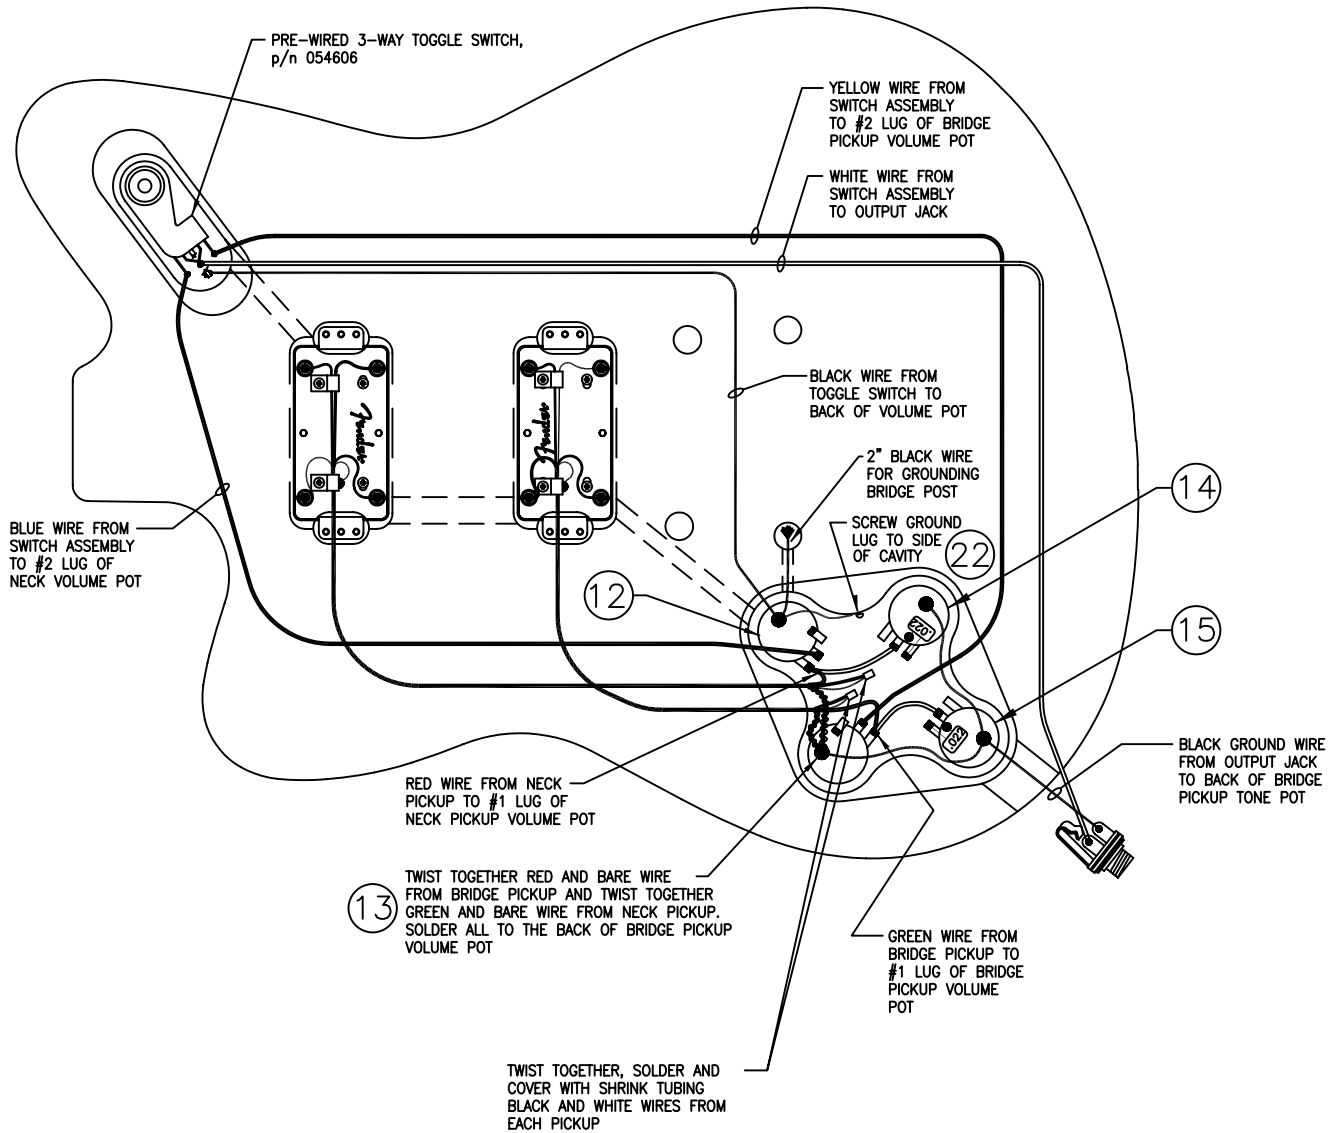

TORONADO®, 013-0900

WIRING DIAGRAM

TORONADO®, 013-0900

REF.#	P/N	DESCRIPTION	REF.#	P/N	DESCRIPTION
1	0068049000	Neck, Toronado Upgrade Mexico	22	0012869000	Solder Lug
2	0003742900	Tuning Key		0015116000	Mounting Screw
3	0010389000	Guide String	23	0053382000	Control Cover Toronado
	0011357000	Mounting Screw		0021407000	Mounting Screw
4	0083675000	Bone Nut			
5	0038467000	Truss Rod Adjusting Wrench			
6	See Chart	Body, Toronado Upgrade Mexico			
7	0018353000	Neck Mounting Plate			
	0021424000	Mounting Screw			
8	0012344000	Strap Button			
	0021422000	Mounting Screw			
	0019056000	Felt Washer, Black			
9	0059177002	Pickguard, Toronado Special (HB)			
	0021407000	Mounting Screw			
10	0059318000	Pickup, HB Hotrod Narrow (B/B), Neck			
	0058404000	Ring-to-Pickup Mounting Screw			
	0050167000	Mounting Spring			
	0053002000	Mounting Ring			
	0053161000	Assy Mounting Screw			
11	0059190000	Pickup, HB Hotrod Mid Bridge (B/B)			
	0058404000	Ring-to-Pickup Mounting Screw			
	0050167000	Mounting Spring			
	0053002000	Mounting Ring			
	0053161000	Assy Mounting Screw			
12	0038950000	Control, 500K, Neck Volume			
	0016352000	Mounting Nut			
	0022384000	Lock Washer			
	0031153000	Flat Washer			
13	0038950000	Control, 500K, Bridge Volume			
	0016352000	Mounting Nut			
	0022384000	Lock Washer			
	0031153000	Flat Washer			
14	0038950000	Control, 500K, Neck Tone			
	0024832000	Capacitor .022uF			
	0016352000	Mounting Nut			
	0022384000	Lock Washer			
	0031153000	Flat Washer			
15	0038950000	Control, 500K, Bridge Tone			
	0024832000	Capacitor .022uF			
	0016352000	Mounting Nut			
	0022384000	Lock Washer			
	0031153000	Flat Washer			
16	0058604000	Knob, Volume & Tone			
17	0054606000	Toggle Switch Tele-Sonic			
	0059186000	Trim Ring			
18	0053802000	Cover, Switch Tele-Sonic			
	0021407000	Mounting Screw			
19	0021956000	Output Jack			
	0016436000	Lock Washer			
	0016352000	Mounting Hex Nut			
	0021407000	Mounting Screw			
	0050100000	Jack Ferrule, Chrome			
	0031153000	Flat Washer			
20	3511055017	Bridge, Bluesbird CHR			
21	3511055170	Tail Piece, Stoptail Piece CHR			