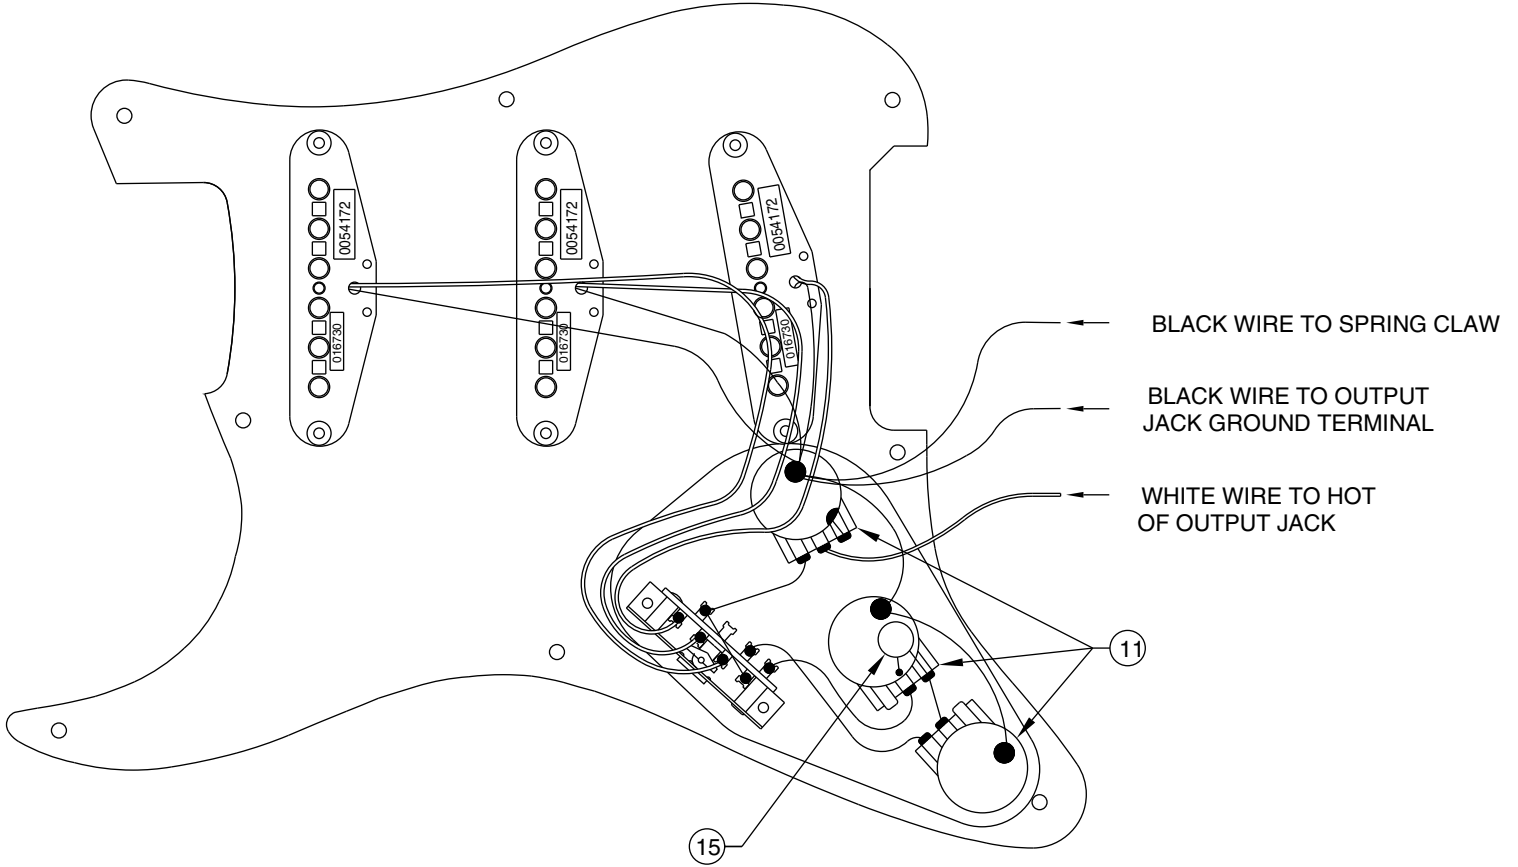

50'S STRATOCASTER 0131002

50'S STRATOCASTER 0131002 PICKGUARD ASSEMBLY

BRIDGE ASSEMBLY

50'S STRATOCASTER 0131002

REF.#	P/N	DESCRIPTION
1	0054164980	Neck, 50's Strat Mpl
2	0047912000	Tuning Key, 1 Set
	0053020000	Bushing
	0011357000	Mounting Screw
3	0083675000	Bone Nut
4	0010389000	String Retainer
	0011357000	Mounting Screw
5	0012252000	Nut, Truss Rod Adjusting
6	0054166XXX	Body, 50's Strat Mex Sld Color
	0054165XXX	Body, 50's Strat Mex SunBurst
7	0018353000	Neck Mnting Plate, Vint. Tele
	0015636000	Mounting Screw
8	0012344000	Strap Button
	0015610000	Mounting Screw
9	0019490002	Pickguard, Vint Strat White
	0015578000	Mounting Screw
10	0054172000	Pickup Assy, Vint Strat Mex
	0015776000	Mounting Screw
	0036878000	Tubing, Latex Cut
11	0013446000	Control, 250K (3)
	0016352000	Mounting Nut
	0016436000	Lock Washer, Intl
12	0053767000	Knob, Volume, Strat Aged White
13	0053768000	Knob, Tone, Strat Aged White (2)
14	0053291000	Switch, 5 Way Grigsby W/Metal Roller
	0053765000	Knob, Aged White
	0015776000	Mounting Screw
15	0021022000	Capacitor, PFF RDL .1uF 200V
16	0047329000	Output Jack
	0016352000	Mounting Nut
	0016436000	Lock Washer, Intl
17	0010280090	Jack Ferrule
	0015578000	Mounting Screw
18	0054619000	Bridge Assembly, Vint Ping
	0016170000	Mounting Screw
	0050918000	Claw, Tremolo
	0015636000	Mounting Screw
	0031643000	Spring, Tremolo
	0054620000	Arm, Tremolo Vint Plng
	0053766000	Knob, Tremolo Vint Aged
	0018531000	Adjusting Wrench, Saddle Height
19	0019649002	Back Plate, White Vint Strat
	0015578000	Mounting Screw

Body Part Number	
0054165503	2 Tone Sunburst

Body Part Number	
0054166504	Daphne Blue
0054166505	OLympic White
0054166506	Black
0054166554	Dakota Red
0054166557	Surf Green

50'S STRATOCASTER 0131002

SWITCH & CONTROL FUNCTION

5 WAY SWITCH POSITION					
5 ○ ○ ○ ○ ○	4 ○ ○ ○ ○	3 ○ ○ ○	2 ○ ○ ○	1 ○ ○ ○	← 5 WAY SWITCH POSITION
█	█	○	○	○	← NECK PICKUP
○	█	█	█	○	← MIDDLE PICKUP
○	○	○	█	█	← BRIDGE PICKUP
					← PICKUP IS ON
					← PICKUP IS OFF