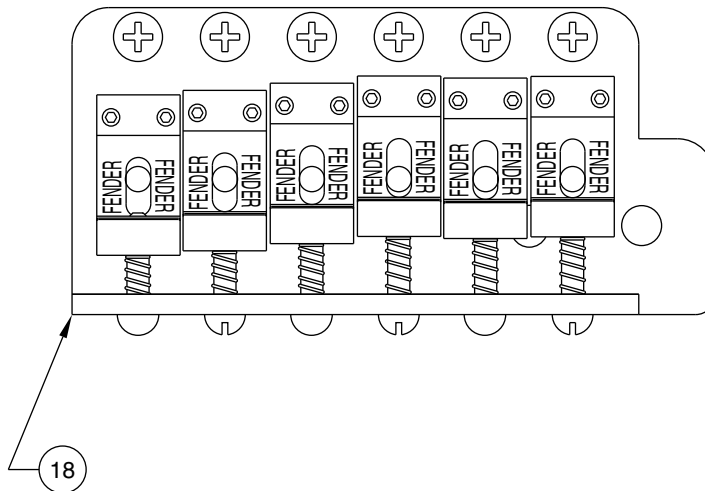

50'S STRATOCASTER 0131002

50'S STRATOCASTER 0131002 PICKGUARD ASSEMBLY

BRIDGE ASSEMBLY

50'S STRATOCASTER 0131002

REF.#	P/N	DESCRIPTION
1	0054164980	Neck, 50's Strat Mpl
2	0047912000	Tuning Key, 1 Set
	0053020000	Bushing
	0011357000	Mounting Screw
3	0083675000	Bone Nut
4	0010389000	String Retainer
	0011357000	Mounting Screw
5	0012252000	Nut, Truss Rod Adjusting
6	0054166XXX	Body, 50's Strat Mex Sld Color
	0054165XXX	Body, 50's Strat Mex SunBurst
7	0018353000	Neck Mnting Plate, Vint. Tele
	0015636000	Mounting Screw
8	0012344000	Strap Button
	0015610000	Mounting Screw
9	0019490002	Pickguard, Vint Strat White
	0015578000	Mounting Screw
10	0054172000	Pickup Assy, Vint Strat Mex
	0015776000	Mounting Screw
	0036878000	Tubing, Latex Cut
11	0013446000	Control, 250K (3)
	0016352000	Mounting Nut
	0016436000	Lock Washer, Intl
12	0053767000	Knob, Volume, Strat Aged White
13	0053768000	Knob, Tone, Strat Aged White (2)
14	0053291000	Switch, 5 Way Grigsby W/Metal Roller
	0053765000	Knob, Aged White
	0015776000	Mounting Screw
15	0021022000	Capacitor, PFF RDL .1uF 200V
16	0047329000	Output Jack
	0016352000	Mounting Nut
	0016436000	Lock Washer, Intl
17	0010280090	Jack Ferrule
	0015578000	Mounting Screw
18	0054619000	Bridge Assembly, Vint Ping
	0016170000	Mounting Screw
	0050918000	Claw, Tremolo
	0015636000	Mounting Screw
	0031643000	Spring, Tremolo
	0054620000	Arm, Tremolo Vint Plng
	0053766000	Knob, Tremolo Vint Aged
	0018531000	Adjusting Wrench, Saddle Height
19	0019649002	Back Plate, White Vint Strat
	0015578000	Mounting Screw

Body Part Number	
0054165503	2 Tone Sunburst

Body Part Number	
0054166504	Daphne Blue
0054166505	OLympic White
0054166506	Black
0054166554	Dakota Red
0054166557	Surf Green

50'S STRATOCASTER 0131002

SWITCH & CONTROL FUNCTION

5 WAY SWITCH POSITION					
5 ○ ○ ○ ○ ○	4 ○ ○ ○ ○	3 ○ ○ ○	2 ○ ○ ○	1 ○ ○ ○	← 5 WAY SWITCH POSITION
█	█	○	○	○	← NECK PICKUP
○	█	█	█	○	← MIDDLE PICKUP
○	○	○	█	█	← BRIDGE PICKUP
					← PICKUP IS ON
					← PICKUP IS OFF