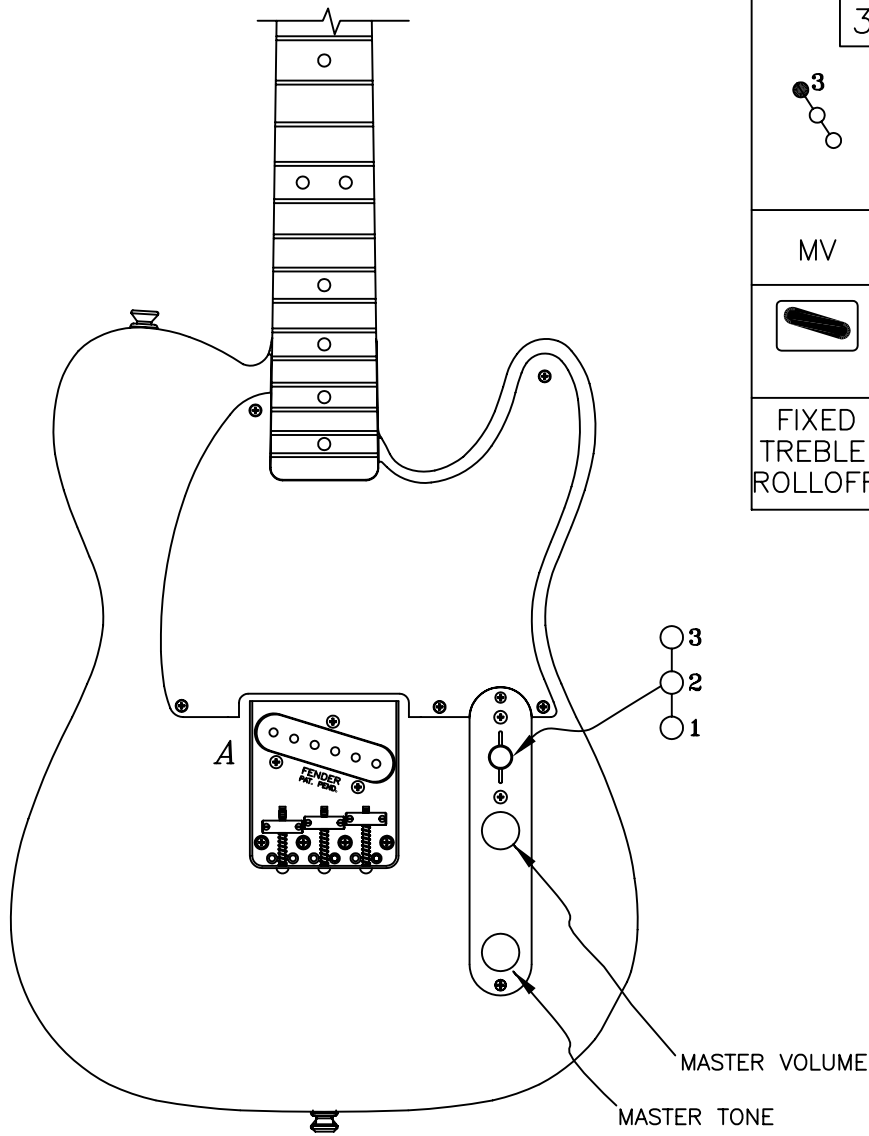

50'S ESQUIRE®, 013-1502

50'S ESQUIRE®, 013-1502

WIRING DIAGRAM

JACK ASS'Y  
INSTALLATION

## 50'S ESQUIRE®, 013-1502

REF.#	P/N	DESCRIPTION
1	0068213000	Neck, 50's Esquire Mex MN
2	0047912000	Key Set Vintage
	0011357000	Mounting Screw
	0053020000	Bushing Key Vintage
3	0018365000	String Guide Vintage Tele NI
	0015578000	Mounting Screw
4	0083675000	Bone Nut
5	See Chart	Body, 50's Tele Paint Mex
6	0018353000	Neck Mounting Plate
	0015636000	Mounting Screw
7	0012344000	Strap Button
	0015610000	Mounting Screw
8	0068214000	Pickguard, 50's Esquire, White
	0015578000	Mounting Screw
9	0055216000	Pickup, Bridge
	0048631000	Mounting Screw
	0063398000	Mounting Tube
10	0019064000	Control 250K, Volume
	0016352000	Mounting Nut
	0016436000	Lock Washer
11	0019064000	Control 250K, Tone
	0016352000	Mounting Nut
	0016436000	Lock Washer
12	0015552000	Capacitor, .05uF
13	0053290000	Switch 3-Way
	0021413000	Mounting Screw
	0024973000	Resistor, CF 3.3k
	0015552000	Capacitor, .05uF (2)
14	0033134000	Control Plate Telecaster®
	0015578000	Mounting Screw
15	0018357000	Knob, Control Vintage Tele
	0028897001	Set Screw
16	0018359000	Knob, Switch Vintage Tele
17	0054163000	Bridge Assembly
	0016188000	Mounting Screw
	0054162000	Bridge Plate
	0053688000	Bridge Section, (3)
	0015834000	Intonation Screw, (3)
	0018689000	Intonation Spring, (3)
	0016105000	Height Adjustment Screw, (6)
18	0037428000	Output Jack Assy (LW & Nut Included)
	0021452000	Ferrule Std Tele, Chrome
	0010355000	Jack Retainer
19	0012112000	Ferrule String Retainer Tele

### BODY CHART

Part #	Color
0054161501	White Blonde
0054161503	2-Color Sunburst
0054161506	Black

50'S ESQUIRE®, 013-1502  
SWITCH & CONTROL FUNCTION

3 WAY SWITCH			
			POSITION
MV	MV+MT	MV	CONTROL
			← BRIDGE PICKUP (A)
FIXED TREBLE ROLLOFF	NORMAL TONE CONTROL	TONE BYPASS	TONE CONNECTION

	PICKUP IS ON
	PICKUP IS OFF
A	PICKUP (BRIDGE)

MV = MASTER VOLUME  
 MT = MASTER TONE

INDICATES POSITION OF 3 WAY SWITCH