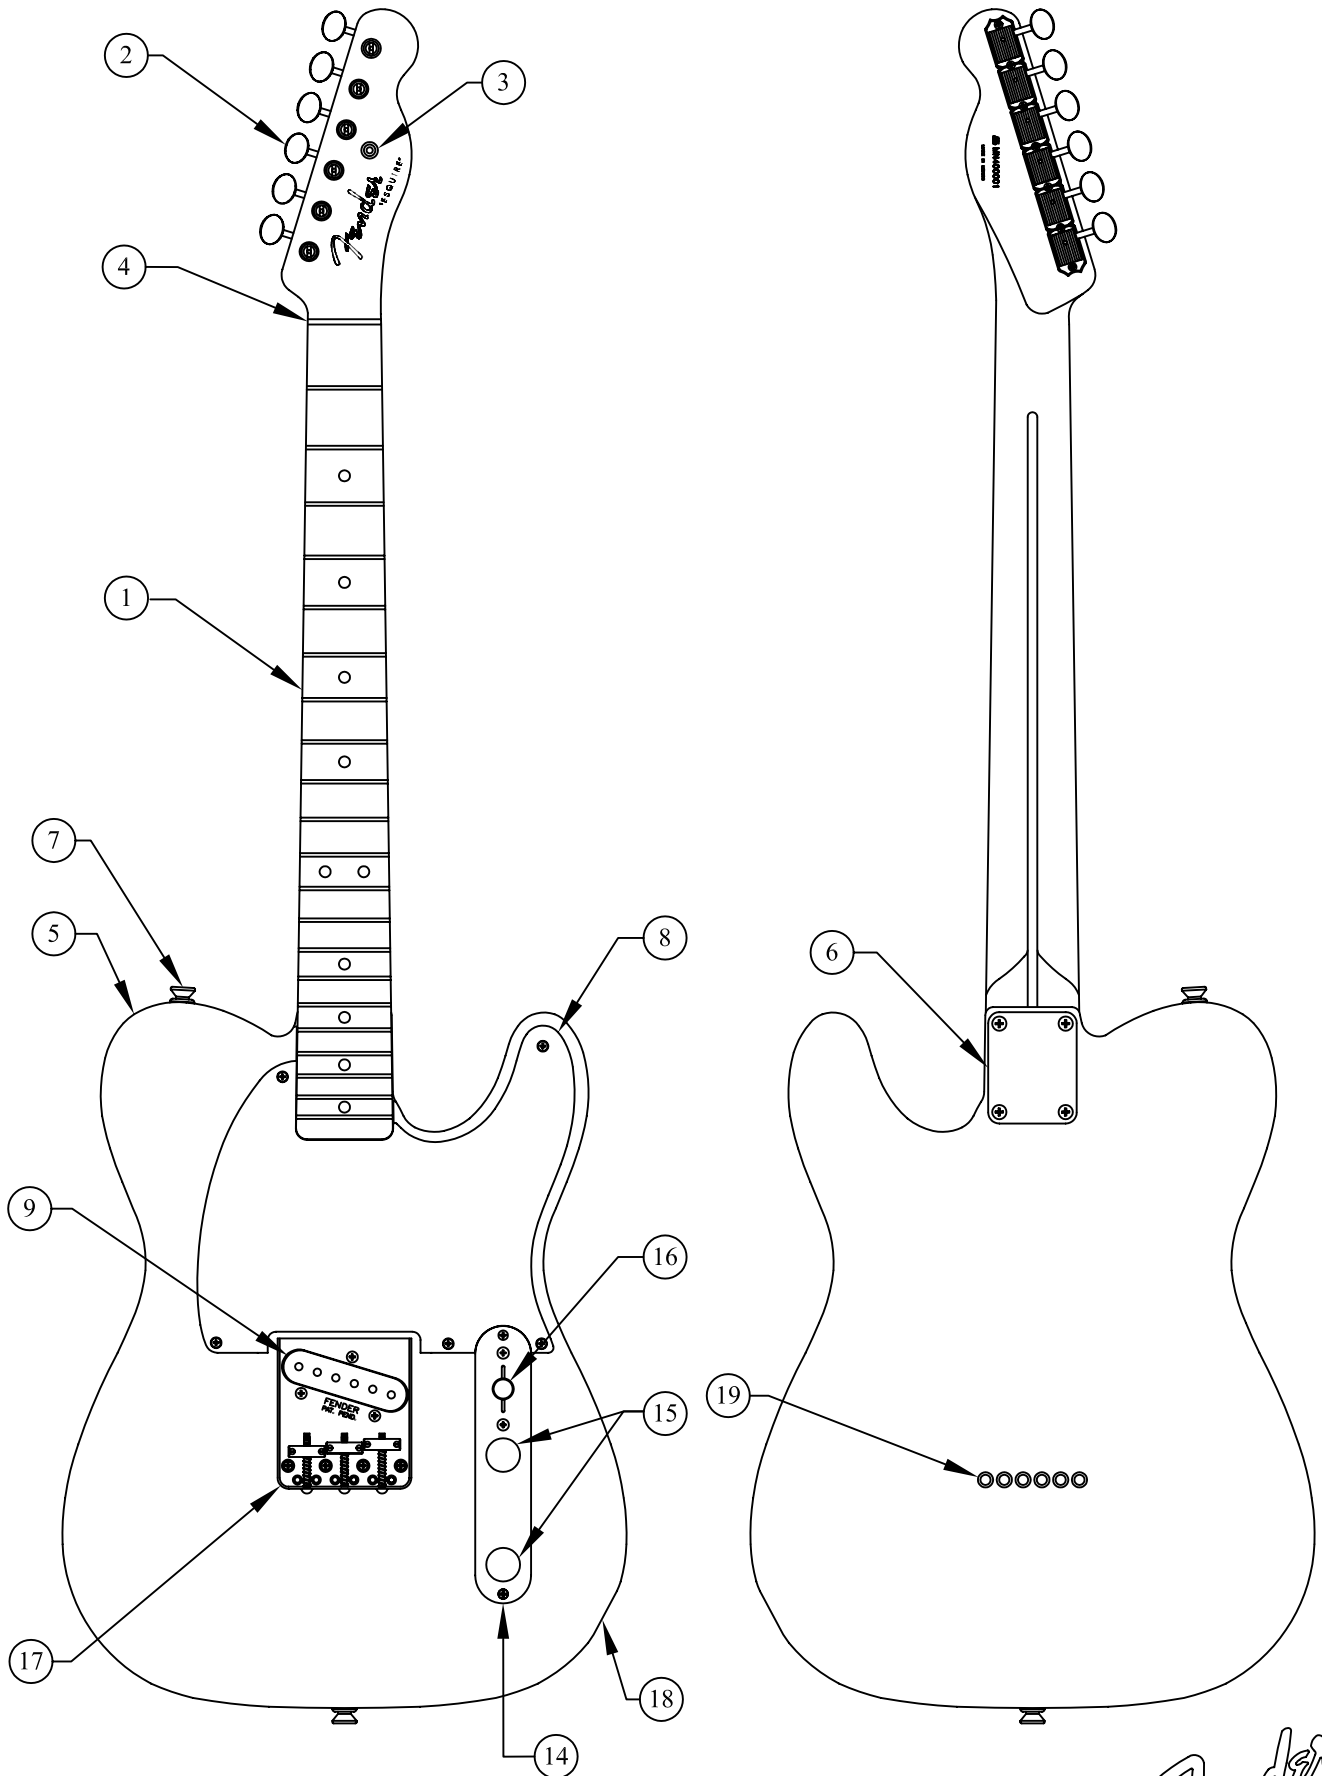

50'S ESQUIRE®, 013-1502

50'S ESQUIRE®, 013-1502

WIRING DIAGRAM

JACK ASS'Y  
INSTALLATION

## 50'S ESQUIRE®, 013-1502

REF.#	P/N	DESCRIPTION
1	0068213000	Neck, 50's Esquire Mex MN
2	0047912000	Key Set Vintage
	0011357000	Mounting Screw
	0053020000	Bushing Key Vintage
3	0018365000	String Guide Vintage Tele NI
	0015578000	Mounting Screw
4	0083675000	Bone Nut
5	See Chart	Body, 50's Tele Paint Mex
6	0018353000	Neck Mounting Plate
	0015636000	Mounting Screw
7	0012344000	Strap Button
	0015610000	Mounting Screw
8	0068214000	Pickguard, 50's Esquire, White
	0015578000	Mounting Screw
9	0055216000	Pickup, Bridge
	0048631000	Mounting Screw
	0063398000	Mounting Tube
10	0019064000	Control 250K, Volume
	0016352000	Mounting Nut
	0016436000	Lock Washer
11	0019064000	Control 250K, Tone
	0016352000	Mounting Nut
	0016436000	Lock Washer
12	0015552000	Capacitor, .05uF
13	0053290000	Switch 3-Way
	0021413000	Mounting Screw
	0024973000	Resistor, CF 3.3k
	0015552000	Capacitor, .05uF (2)
14	0033134000	Control Plate Telecaster®
	0015578000	Mounting Screw
15	0018357000	Knob, Control Vintage Tele
	0028897001	Set Screw
16	0018359000	Knob, Switch Vintage Tele
17	0054163000	Bridge Assembly
	0016188000	Mounting Screw
	0054162000	Bridge Plate
	0053688000	Bridge Section, (3)
	0015834000	Intonation Screw, (3)
	0018689000	Intonation Spring, (3)
	0016105000	Height Adjustment Screw, (6)
18	0037428000	Output Jack Assy (LW & Nut Included)
	0021452000	Ferrule Std Tele, Chrome
	0010355000	Jack Retainer
19	0012112000	Ferrule String Retainer Tele

### BODY CHART

Part #	Color
0054161501	White Blonde
0054161503	2-Color Sunburst
0054161506	Black

50'S ESQUIRE®, 013-1502  
SWITCH & CONTROL FUNCTION

3 WAY SWITCH			
			POSITION
MV	MV+MT	MV	CONTROL
			← BRIDGE PICKUP (A)
FIXED TREBLE ROLLOFF	NORMAL TONE CONTROL	TONE BYPASS	TONE CONNECTION

	PICKUP IS ON
	PICKUP IS OFF
A	PICKUP (BRIDGE)

MV = MASTER VOLUME  
 MT = MASTER TONE

INDICATES POSITION OF 3 WAY SWITCH