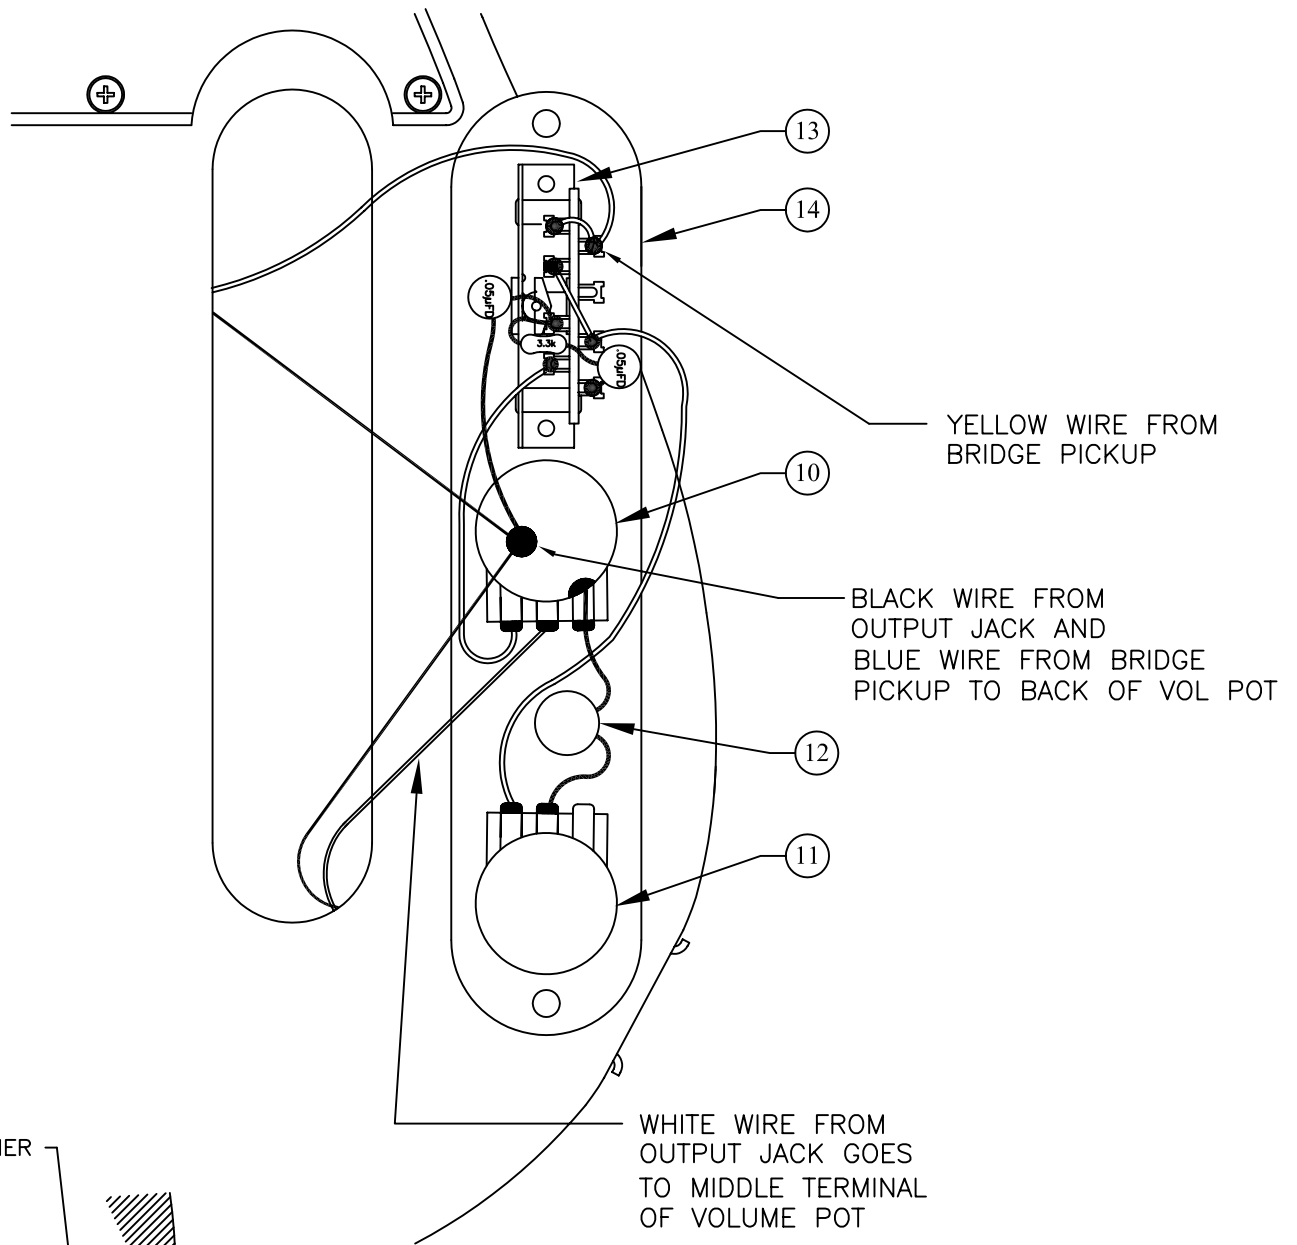

50'S ESQUIRE®, 013-1502

50'S ESQUIRE®, 013-1502

WIRING DIAGRAM

JACK ASS'Y  
INSTALLATION

## 50'S ESQUIRE®, 013-1502

REF.#	P/N	DESCRIPTION
1	0068213000	Neck, 50's Esquire Mex MN
2	0047912000	Key Set Vintage
	0011357000	Mounting Screw
	0053020000	Bushing Key Vintage
3	0018365000	String Guide Vintage Tele NI
	0015578000	Mounting Screw
4	0083675000	Bone Nut
5	See Chart	Body, 50's Tele Paint Mex
6	0018353000	Neck Mounting Plate
	0015636000	Mounting Screw
7	0012344000	Strap Button
	0015610000	Mounting Screw
8	0068214000	Pickguard, 50's Esquire, White
	0015578000	Mounting Screw
9	0055216000	Pickup, Bridge
	0048631000	Mounting Screw
	0063398000	Mounting Tube
10	0019064000	Control 250K, Volume
	0016352000	Mounting Nut
	0016436000	Lock Washer
11	0019064000	Control 250K, Tone
	0016352000	Mounting Nut
	0016436000	Lock Washer
12	0015552000	Capacitor, .05uF
13	0053290000	Switch 3-Way
	0021413000	Mounting Screw
	0024973000	Resistor, CF 3.3k
	0015552000	Capacitor, .05uF (2)
14	0033134000	Control Plate Telecaster®
	0015578000	Mounting Screw
15	0018357000	Knob, Control Vintage Tele
	0028897001	Set Screw
16	0018359000	Knob, Switch Vintage Tele
17	0054163000	Bridge Assembly
	0016188000	Mounting Screw
	0054162000	Bridge Plate
	0053688000	Bridge Section, (3)
	0015834000	Intonation Screw, (3)
	0018689000	Intonation Spring, (3)
	0016105000	Height Adjustment Screw, (6)
18	0037428000	Output Jack Assy (LW & Nut Included)
	0021452000	Ferrule Std Tele, Chrome
	0010355000	Jack Retainer
19	0012112000	Ferrule String Retainer Tele

### BODY CHART

Part #	Color
0054161501	White Blonde
0054161503	2-Color Sunburst
0054161506	Black

50'S ESQUIRE®, 013-1502  
SWITCH & CONTROL FUNCTION

3 WAY SWITCH			
			POSITION
MV	MV+MT	MV	CONTROL
			← BRIDGE PICKUP (A)
FIXED TREBLE ROLLOFF	NORMAL TONE CONTROL	TONE BYPASS	TONE CONNECTION

	PICKUP IS ON
	PICKUP IS OFF
A	PICKUP (BRIDGE)

MV = MASTER VOLUME  
 MT = MASTER TONE

INDICATES POSITION OF 3 WAY SWITCH