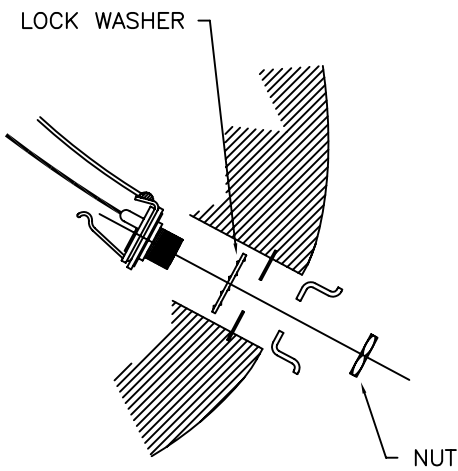

50'S ESQUIRE®, 013-1502

50'S ESQUIRE®, 013-1502

WIRING DIAGRAM

JACK ASS'Y  
INSTALLATION

## 50'S ESQUIRE®, 013-1502

REF.#	P/N	DESCRIPTION
1	0068213000	Neck, 50's Esquire Mex MN
2	0047912000	Key Set Vintage
	0011357000	Mounting Screw
	0053020000	Bushing Key Vintage
3	0018365000	String Guide Vintage Tele NI
	0015578000	Mounting Screw
4	0083675000	Bone Nut
5	See Chart	Body, 50's Tele Paint Mex
6	0018353000	Neck Mounting Plate
	0015636000	Mounting Screw
7	0012344000	Strap Button
	0015610000	Mounting Screw
8	0068214000	Pickguard, 50's Esquire, White
	0015578000	Mounting Screw
9	0055216000	Pickup, Bridge
	0048631000	Mounting Screw
	0063398000	Mounting Tube
10	0019064000	Control 250K, Volume
	0016352000	Mounting Nut
	0016436000	Lock Washer
11	0019064000	Control 250K, Tone
	0016352000	Mounting Nut
	0016436000	Lock Washer
12	0015552000	Capacitor, .05uF
13	0053290000	Switch 3-Way
	0021413000	Mounting Screw
	0024973000	Resistor, CF 3.3k
	0015552000	Capacitor, .05uF (2)
14	0033134000	Control Plate Telecaster®
	0015578000	Mounting Screw
15	0018357000	Knob, Control Vintage Tele
	0028897001	Set Screw
16	0018359000	Knob, Switch Vintage Tele
17	0054163000	Bridge Assembly
	0016188000	Mounting Screw
	0054162000	Bridge Plate
	0053688000	Bridge Section, (3)
	0015834000	Intonation Screw, (3)
	0018689000	Intonation Spring, (3)
	0016105000	Height Adjustment Screw, (6)
18	0037428000	Output Jack Assy (LW & Nut Included)
	0021452000	Ferrule Std Tele, Chrome
	0010355000	Jack Retainer
19	0012112000	Ferrule String Retainer Tele

### BODY CHART

Part #	Color
0054161501	White Blonde
0054161503	2-Color Sunburst
0054161506	Black

50'S ESQUIRE®, 013-1502  
SWITCH & CONTROL FUNCTION

3 WAY SWITCH			
			POSITION
MV	MV+MT	MV	CONTROL
			← BRIDGE PICKUP (A)
FIXED TREBLE ROLLOFF	NORMAL TONE CONTROL	TONE BYPASS	TONE CONNECTION