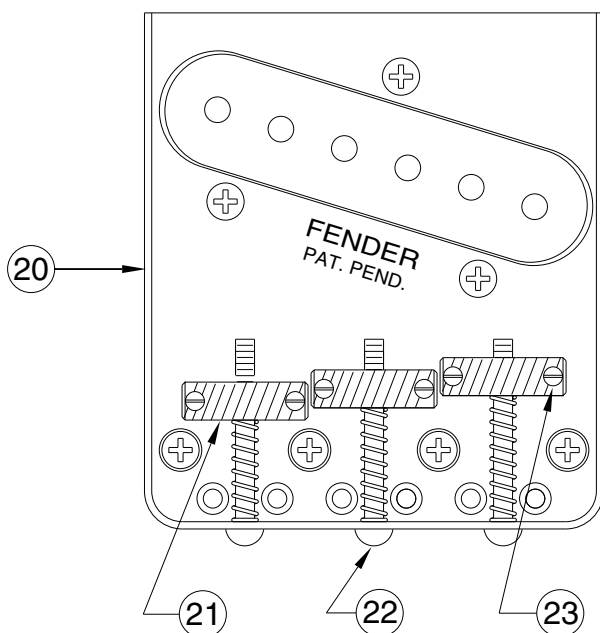

60's TELECASTER 0131600

60's TELECASTER 0131600

CONTROL ASSEMBLY

BRIDGE ASSEMBLY

60's TELECASTER 0131600

REF.#	P/N	DESCRIPTION
1	0058381000	Neck, 60's Telecaster R/W
2	0047912000	Tuning Key, (1) Set
	0053020000	Bushing, Key
	0011357000	Mounting Screw
3	0083675000	Bone Nut
4	0010389000	String Retainer
	0020423000	Sapcer
	0011358000	Mounting Screw
5	0012252000	Truss Rod Adjustment Nut
6	0058380XXX	Body, 60's Telecaster, Alder
7	0018353000	Neck Mounting Plate
	0015636000	Mounting Screw
8	0012344000	Strap Button
	0015610000	Mounting Screw
9	0056077000	Pickguard, Tele, Aged White
	0015578000	Mounting Screw
10	0053678000	Pickup, Neck
	0016295000	Mounting Screw
	0039410000	Tubing, Latex Cut
11	0055216000	Pickup, Bridge
	0015800000	Mounting Screw
	0036878000	Tubing, Latex Cut
12	0019064000	Control, 250k (2)
	0016352000	Mounting Hex Nut
	0016436000	Washer, Lock Intl.
13	0013359000	Knob, Knurled Chrome (2)
	0028897001	Screw Set (2)
14	0040778000	Plate, Control
	0016188000	Mounting Screw
15	0053290000	Switch, Lever 3-Position
	0019448000	Knob, Black
	0021413000	Mounting Screw
16	0015552000	Capacitor, .05uF
17	0047329000	Output Jack
	0016352000	Mounting Hex Nut
	0016436000	Washer, Lock Intl.
18	0021452000	Ferrule, Jack
	0010355000	Retainer, Jack
	0016352000	Mounting Hex Nut
19	0058384000	Bridge Assy
	0016188000	Mounting Screw
20	0054162000	Bridge Plate
21	0056038000	Bridge Section, (3)
22	0015834000	Intonation Screw, (3)
	0018689000	Intonation Spring, 1-3
23	0016105000	Height Adjust Screw, (6)
24	0012112000	String Retainer, Ferrule

Body Part Number

0058380505	Olympic White
0058380506	Black
0058380509	Candy Apple Red

60's TELECASTER 0131600
SWITCH & CONTROL FUNCTION