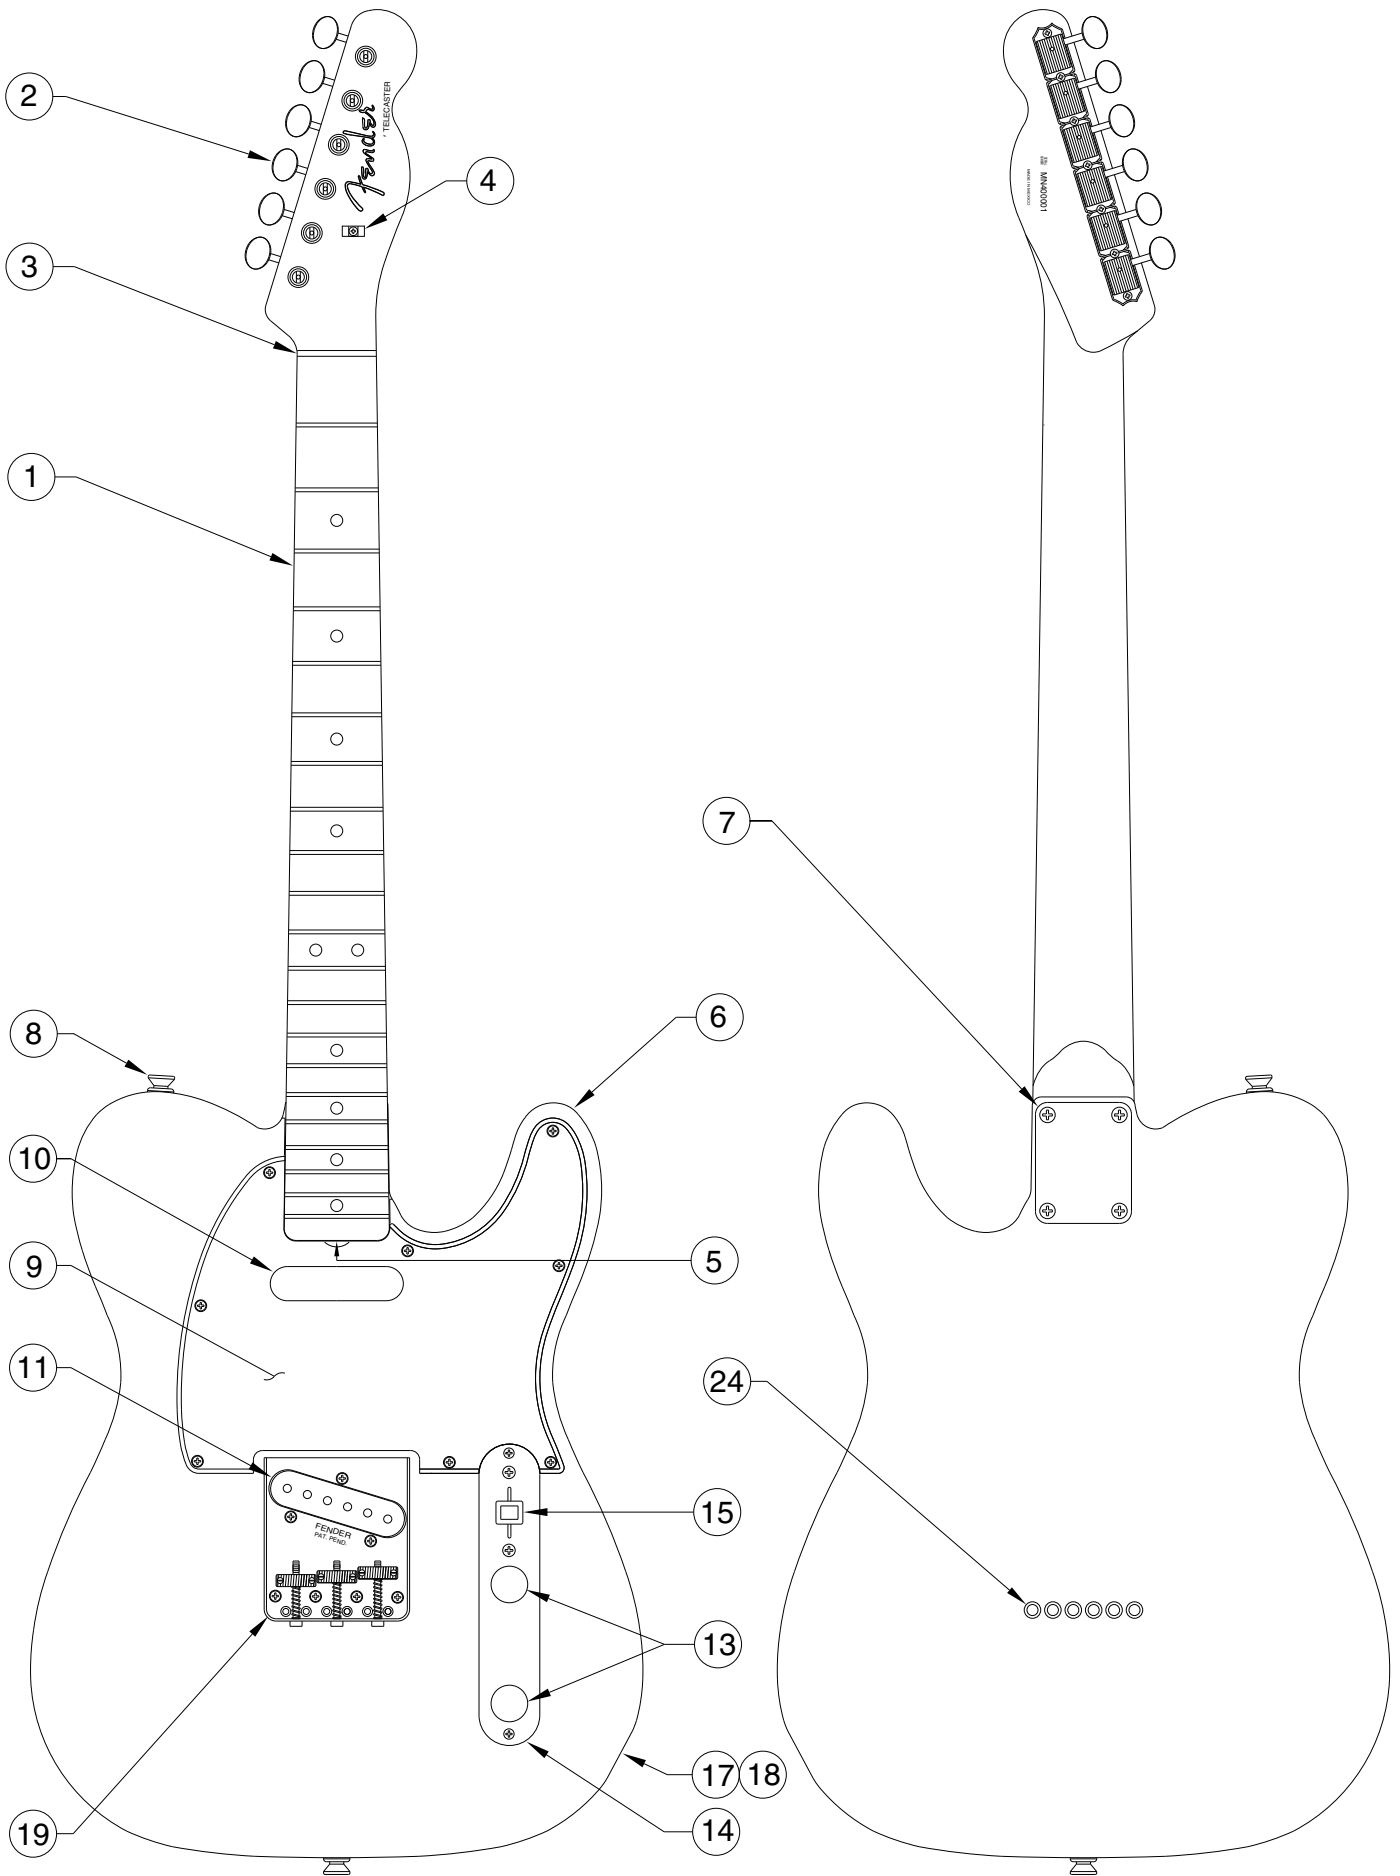

60's TELECASTER 0131600

60's TELECASTER 0131600

CONTROL ASSEMBLY

BRIDGE ASSEMBLY

60's TELECASTER 0131600

REF.#	P/N	DESCRIPTION
1	0058381000	Neck, 60's Telecaster R/W
2	0047912000	Tuning Key, (1) Set
	0053020000	Bushing, Key
	0011357000	Mounting Screw
3	0083675000	Bone Nut
4	0010389000	String Retainer
	0020423000	Sapcer
	0011358000	Mounting Screw
5	0012252000	Truss Rod Adjustment Nut
6	0058380XXX	Body, 60's Telecaster, Alder
7	0018353000	Neck Mounting Plate
	0015636000	Mounting Screw
8	0012344000	Strap Button
	0015610000	Mounting Screw
9	0056077000	Pickguard, Tele, Aged White
	0015578000	Mounting Screw
10	0053678000	Pickup, Neck
	0016295000	Mounting Screw
	0039410000	Tubing, Latex Cut
11	0055216000	Pickup, Bridge
	0015800000	Mounting Screw
	0036878000	Tubing, Latex Cut
12	0019064000	Control, 250k (2)
	0016352000	Mounting Hex Nut
	0016436000	Washer, Lock Intl.
13	0013359000	Knob, Knurled Chrome (2)
	0028897001	Screw Set (2)
14	0040778000	Plate, Control
	0016188000	Mounting Screw
15	0053290000	Switch, Lever 3-Position
	0019448000	Knob, Black
	0021413000	Mounting Screw
16	0015552000	Capacitor, .05uF
17	0047329000	Output Jack
	0016352000	Mounting Hex Nut
	0016436000	Washer, Lock Intl.
18	0021452000	Ferrule, Jack
	0010355000	Retainer, Jack
	0016352000	Mounting Hex Nut
19	0058384000	Bridge Assy
	0016188000	Mounting Screw
20	0054162000	Bridge Plate
21	0056038000	Bridge Section, (3)
22	0015834000	Intonation Screw, (3)
	0018689000	Intonation Spring, 1-3
23	0016105000	Height Adjust Screw, (6)
24	0012112000	String Retainer, Ferrule

Body Part Number

0058380505	Olympic White
0058380506	Black
0058380509	Candy Apple Red

60's TELECASTER 0131600
SWITCH & CONTROL FUNCTION