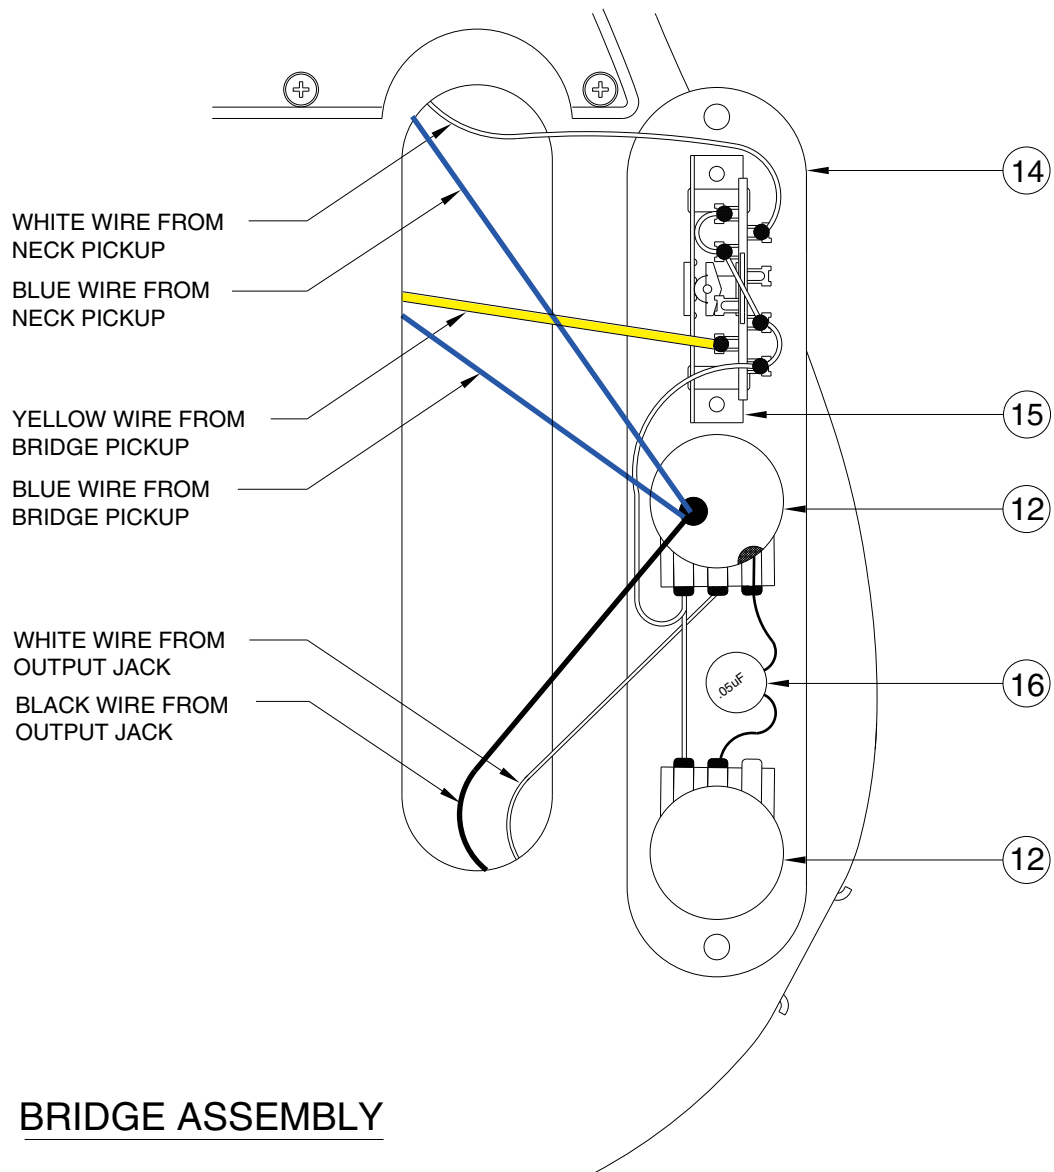

60's TELECASTER 0131600

60's TELECASTER 0131600

CONTROL ASSEMBLY

BRIDGE ASSEMBLY

60's TELECASTER 0131600

REF.#	P/N	DESCRIPTION
1	0058381000	Neck, 60's Telecaster R/W
2	0047912000	Tuning Key, (1) Set
	0053020000	Bushing, Key
	0011357000	Mounting Screw
3	0083675000	Bone Nut
4	0010389000	String Retainer
	0020423000	Sapcer
	0011358000	Mounting Screw
5	0012252000	Truss Rod Adjustment Nut
6	0058380XXX	Body, 60's Telecaster, Alder
7	0018353000	Neck Mounting Plate
	0015636000	Mounting Screw
8	0012344000	Strap Button
	0015610000	Mounting Screw
9	0056077000	Pickguard, Tele, Aged White
	0015578000	Mounting Screw
10	0053678000	Pickup, Neck
	0016295000	Mounting Screw
	0039410000	Tubing, Latex Cut
11	0055216000	Pickup, Bridge
	0015800000	Mounting Screw
	0036878000	Tubing, Latex Cut
12	0019064000	Control, 250k (2)
	0016352000	Mounting Hex Nut
	0016436000	Washer, Lock Intl.
13	0013359000	Knob, Knurled Chrome (2)
	0028897001	Screw Set (2)
14	0040778000	Plate, Control
	0016188000	Mounting Screw
15	0053290000	Switch, Lever 3-Position
	0019448000	Knob, Black
	0021413000	Mounting Screw
16	0015552000	Capacitor, .05uF
17	0047329000	Output Jack
	0016352000	Mounting Hex Nut
	0016436000	Washer, Lock Intl.
18	0021452000	Ferrule, Jack
	0010355000	Retainer, Jack
	0016352000	Mounting Hex Nut
19	0058384000	Bridge Assy
	0016188000	Mounting Screw
20	0054162000	Bridge Plate
21	0056038000	Bridge Section, (3)
22	0015834000	Intonation Screw, (3)
	0018689000	Intonation Spring, 1-3
23	0016105000	Height Adjust Screw, (6)
24	0012112000	String Retainer, Ferrule

Body Part Number

0058380505	Olympic White
0058380506	Black
0058380509	Candy Apple Red

60's TELECASTER 0131600
SWITCH & CONTROL FUNCTION