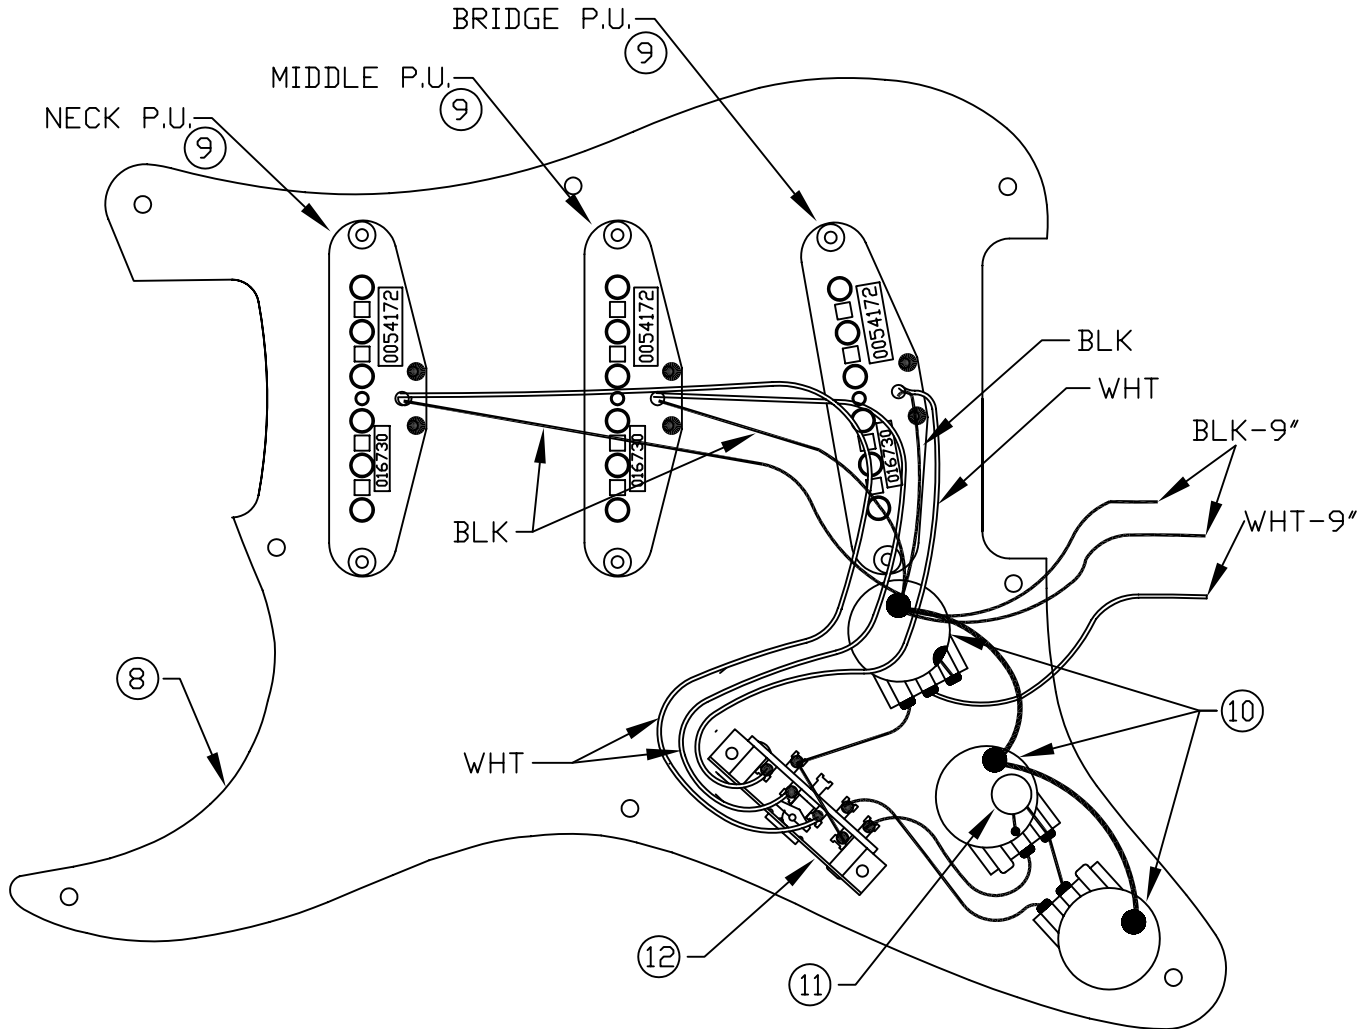

50th ANNIVERSARY GOLDEN STRATOCASTER® , 013-2004-378

*Fender*®

WIRING DIAGRAM

# 50th ANNIVERSARY GOLDEN STRATOCASTER® , 013-2004-378

REF.#	P/N	DESCRIPTION
1	0054164000	Neck, 50'S Strat® Mex
2	0053276000	Tuning Key, Gtr-Vint Gold
	0053285000	Bushing, Key Gold
	0018823000	Mounting Screw, Gold
3	0018803000	String Guide, Gold
	0018823000	Mounting Screw, Gold
4	0083675000	Bone Nut
5	0054166578	Body, 50's Strat Mex
6	0053273000	Neck Mounting Plate, Gold
	0018785000	Mounting Screw, Gold
7	0018916000	Strap Button, Gold
	0018789000	Mounting Screw, Gold
8	0040832000	Pickguard, Vintage Strat, Gold
	0018784000	Mounting Screw, Gold
9	0054172000	Pickup Assy, Vintage Mex Strat
	0027705000	Mounting Screw, Gold
	0036878000	Mounting Tube
10	0013446000	Control 250K (3)
	0016352000	Mounting Nut
	0016436000	Lock Washer
11	0021022000	Capacitor .1 µF
12	0053291000	Selector Switch, 5 Way
	0027705000	Mounting Screw
13	0056145000	Knob, Aged White, Volume
14	0056144000	Knob, Aged White, Tone (2)
15	0053765000	Knob, Selector Switch, Aged White
16	0047329000	Output Jack, 1/4"
	0016436000	Lock Washer
	0018824000	Mounting Hex Nut, Gold
17	0053274000	Jack Ferrule, Gold
	0018784000	Mounting Screw, Gold
18	0053275000	Bridge Assy, Gold
	0018787000	Mounting Screw, Gold
	0012180000	Spring
	0031643000	Tremolo Spring
	0050918000	Tremolo Claw
	0015636000	Mounting Screw, Tremolo Claw
	0018531000	Adjusting Wrench
	0053286000	Tremolo Arm, Gold
	0055247000	Tremolo Knob, Ivory
19	0065653000	Back Plate, Strat Parch
	0018784000	Mounting Screw, Gold

SWITCH & CONTROL FUNCTION

5 WAY SWITCH POSITION					
5 ○ ○ ○ ○ ○	4 ○ ● ○ ○	3 ○ ● ○ ○	2 ○ ○ ● ○	1 ○ ○ ○ ● ○	
T1	T1&T2	T2	T2	NT	
█	█	○	○	○	← NECK PICKUP (A)
○	█	█	█	○	← MIDDLE PICKUP (B)
○	○	○	█	█	← BRIDGE PICKUP (C)
█	PICKUP IS ON				
○	PICKUP IS OFF				
A	PICKUP (NECK)				
B	PICKUP (MIDDLE)				
C	PICKUP (BRIDGE)				
NT	NO TONE				