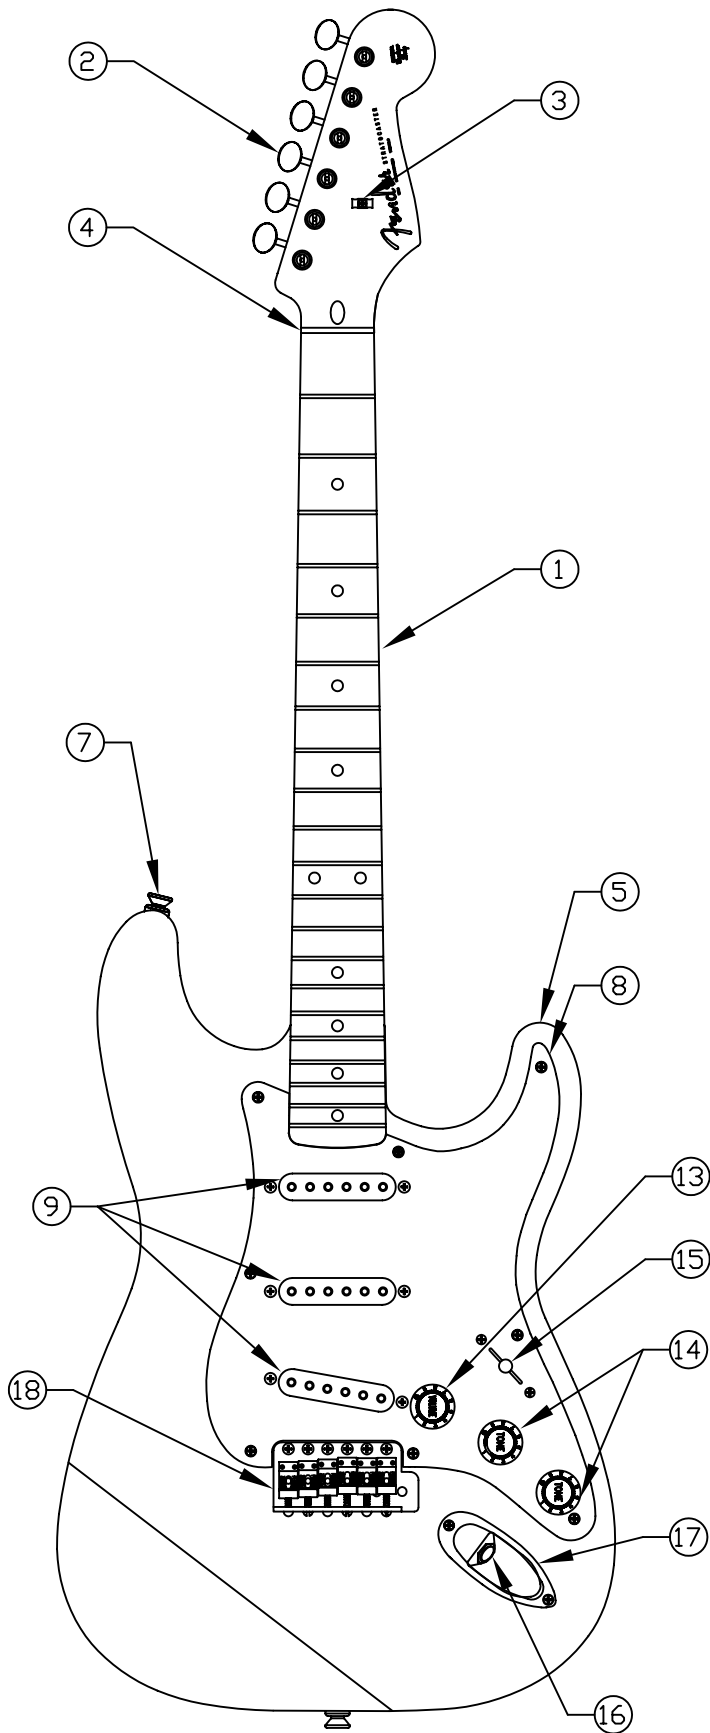

50th ANNIVERSARY GOLDEN STRATOCASTER® , 013-2004-378

*Fender*®

WIRING DIAGRAM

# 50th ANNIVERSARY GOLDEN STRATOCASTER® , 013-2004-378

REF.#	P/N	DESCRIPTION
1	0054164000	Neck, 50'S Strat® Mex
2	0053276000	Tuning Key, Gtr-Vint Gold
	0053285000	Bushing, Key Gold
	0018823000	Mounting Screw, Gold
3	0018803000	String Guide, Gold
	0018823000	Mounting Screw, Gold
4	0083675000	Bone Nut
5	0054166578	Body, 50's Strat Mex
6	0053273000	Neck Mounting Plate, Gold
	0018785000	Mounting Screw, Gold
7	0018916000	Strap Button, Gold
	0018789000	Mounting Screw, Gold
8	0040832000	Pickguard, Vintage Strat, Gold
	0018784000	Mounting Screw, Gold
9	0054172000	Pickup Assy, Vintage Mex Strat
	0027705000	Mounting Screw, Gold
	0036878000	Mounting Tube
10	0013446000	Control 250K (3)
	0016352000	Mounting Nut
	0016436000	Lock Washer
11	0021022000	Capacitor .1 µF
12	0053291000	Selector Switch, 5 Way
	0027705000	Mounting Screw
13	0056145000	Knob, Aged White, Volume
14	0056144000	Knob, Aged White, Tone (2)
15	0053765000	Knob, Selector Switch, Aged White
16	0047329000	Output Jack, 1/4"
	0016436000	Lock Washer
	0018824000	Mounting Hex Nut, Gold
17	0053274000	Jack Ferrule, Gold
	0018784000	Mounting Screw, Gold
18	0053275000	Bridge Assy, Gold
	0018787000	Mounting Screw, Gold
	0012180000	Spring
	0031643000	Tremolo Spring
	0050918000	Tremolo Claw
	0015636000	Mounting Screw, Tremolo Claw
	0018531000	Adjusting Wrench
	0053286000	Tremolo Arm, Gold
	0055247000	Tremolo Knob, Ivory
19	0065653000	Back Plate, Strat Parch
	0018784000	Mounting Screw, Gold

SWITCH & CONTROL FUNCTION

5 WAY SWITCH POSITION					
5 ○ ○ ○ ○ ○	4 ○ ● ○ ○	3 ○ ● ○ ○	2 ○ ○ ● ○	1 ○ ○ ○ ● ○	
T1	T1&T2	T2	T2	NT	
█	█	○	○	○	← NECK PICKUP (A)
○	█	█	█	○	← MIDDLE PICKUP (B)
○	○	○	█	█	← BRIDGE PICKUP (C)
█	PICKUP IS ON				
○	PICKUP IS OFF				
A	PICKUP (NECK)				
B	PICKUP (MIDDLE)				
C	PICKUP (BRIDGE)				
NT	NO TONE				