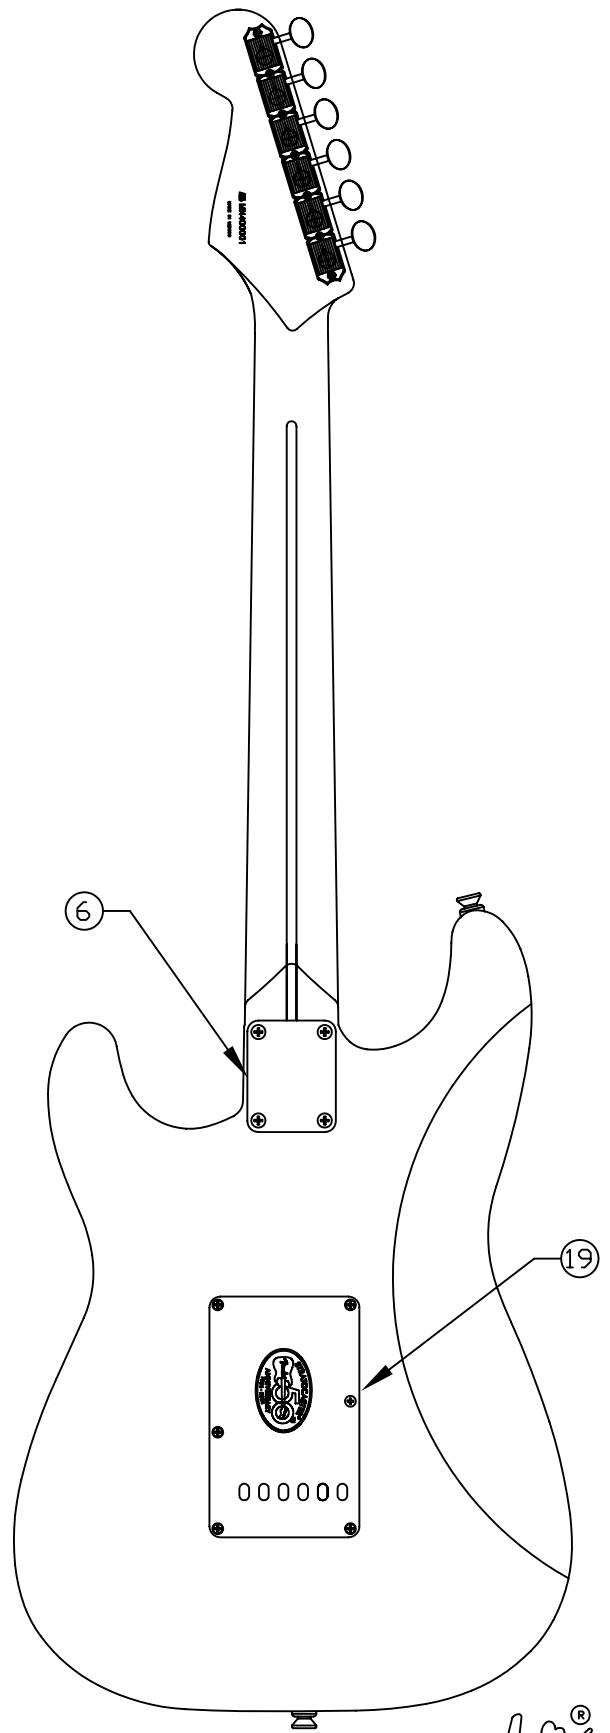

50th ANNIVERSARY GOLDEN STRATOCASTER® , 013-2004-378

*Fender*®

WIRING DIAGRAM

# 50th ANNIVERSARY GOLDEN STRATOCASTER® , 013-2004-378

REF.#	P/N	DESCRIPTION
1	0054164000	Neck, 50'S Strat® Mex
2	0053276000	Tuning Key, Gtr-Vint Gold
	0053285000	Bushing, Key Gold
	0018823000	Mounting Screw, Gold
3	0018803000	String Guide, Gold
	0018823000	Mounting Screw, Gold
4	0083675000	Bone Nut
5	0054166578	Body, 50's Strat Mex
6	0053273000	Neck Mounting Plate, Gold
	0018785000	Mounting Screw, Gold
7	0018916000	Strap Button, Gold
	0018789000	Mounting Screw, Gold
8	0040832000	Pickguard, Vintage Strat, Gold
	0018784000	Mounting Screw, Gold
9	0054172000	Pickup Assy, Vintage Mex Strat
	0027705000	Mounting Screw, Gold
	0036878000	Mounting Tube
10	0013446000	Control 250K (3)
	0016352000	Mounting Nut
	0016436000	Lock Washer
11	0021022000	Capacitor .1 µF
12	0053291000	Selector Switch, 5 Way
	0027705000	Mounting Screw
13	0056145000	Knob, Aged White, Volume
14	0056144000	Knob, Aged White, Tone (2)
15	0053765000	Knob, Selector Switch, Aged White
16	0047329000	Output Jack, 1/4"
	0016436000	Lock Washer
	0018824000	Mounting Hex Nut, Gold
17	0053274000	Jack Ferrule, Gold
	0018784000	Mounting Screw, Gold
18	0053275000	Bridge Assy, Gold
	0018787000	Mounting Screw, Gold
	0012180000	Spring
	0031643000	Tremolo Spring
	0050918000	Tremolo Claw
	0015636000	Mounting Screw, Tremolo Claw
	0018531000	Adjusting Wrench
	0053286000	Tremolo Arm, Gold
	0055247000	Tremolo Knob, Ivory
19	0065653000	Back Plate, Strat Parch
	0018784000	Mounting Screw, Gold

SWITCH & CONTROL FUNCTION

5 WAY SWITCH POSITION					
5 ○ ○ ○ ○ ○	4 ○ ● ○ ○	3 ○ ● ○ ○	2 ○ ○ ● ○	1 ○ ○ ○ ● ○	
T1	T1&T2	T2	T2	NT	
█	█	○	○	○	← NECK PICKUP (A)
○	█	█	█	○	← MIDDLE PICKUP (B)
○	○	○	█	█	← BRIDGE PICKUP (C)
█	PICKUP IS ON				
○	PICKUP IS OFF				
A	PICKUP (NECK)				
B	PICKUP (MIDDLE)				
C	PICKUP (BRIDGE)				
NT	NO TONE				