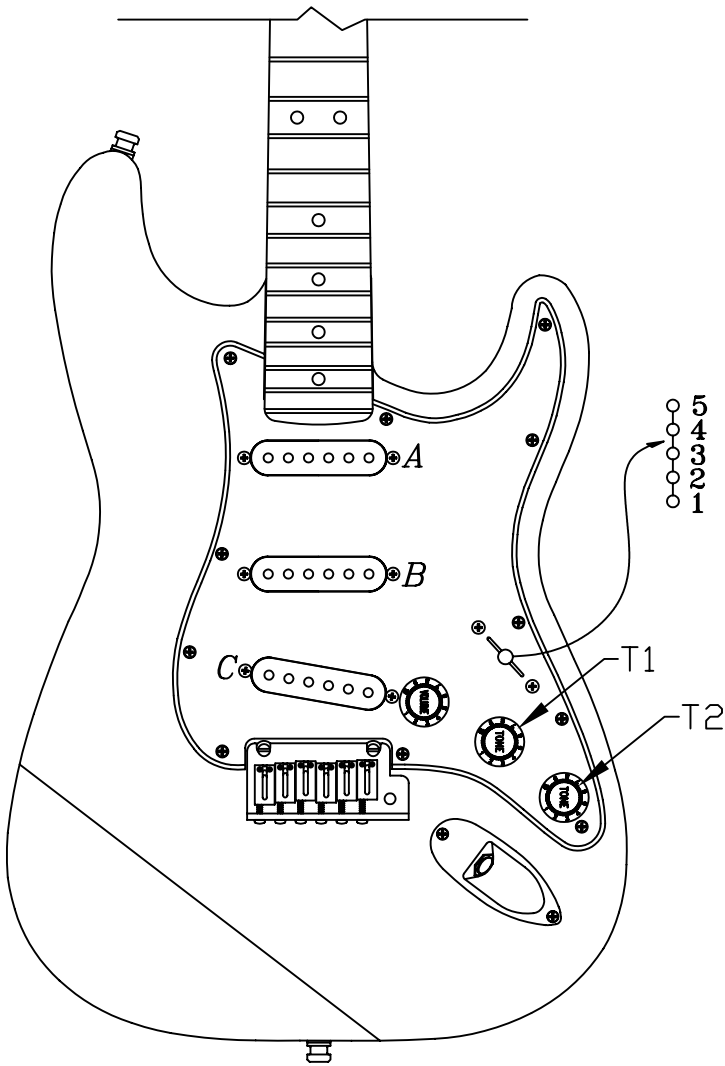

50th ANNIVERSARY GOLDEN STRATOCASTER® , 013-2004-378

*Fender*®

WIRING DIAGRAM

# 50th ANNIVERSARY GOLDEN STRATOCASTER® , 013-2004-378

REF.#	P/N	DESCRIPTION
1	0054164000	Neck, 50'S Strat® Mex
2	0053276000	Tuning Key, Gtr-Vint Gold
	0053285000	Bushing, Key Gold
	0018823000	Mounting Screw, Gold
3	0018803000	String Guide, Gold
	0018823000	Mounting Screw, Gold
4	0083675000	Bone Nut
5	0054166578	Body, 50's Strat Mex
6	0053273000	Neck Mounting Plate, Gold
	0018785000	Mounting Screw, Gold
7	0018916000	Strap Button, Gold
	0018789000	Mounting Screw, Gold
8	0040832000	Pickguard, Vintage Strat, Gold
	0018784000	Mounting Screw, Gold
9	0054172000	Pickup Assy, Vintage Mex Strat
	0027705000	Mounting Screw, Gold
	0036878000	Mounting Tube
10	0013446000	Control 250K (3)
	0016352000	Mounting Nut
	0016436000	Lock Washer
11	0021022000	Capacitor .1 µF
12	0053291000	Selector Switch, 5 Way
	0027705000	Mounting Screw
13	0056145000	Knob, Aged White, Volume
14	0056144000	Knob, Aged White, Tone (2)
15	0053765000	Knob, Selector Switch, Aged White
16	0047329000	Output Jack, 1/4"
	0016436000	Lock Washer
	0018824000	Mounting Hex Nut, Gold
17	0053274000	Jack Ferrule, Gold
	0018784000	Mounting Screw, Gold
18	0053275000	Bridge Assy, Gold
	0018787000	Mounting Screw, Gold
	0012180000	Spring
	0031643000	Tremolo Spring
	0050918000	Tremolo Claw
	0015636000	Mounting Screw, Tremolo Claw
	0018531000	Adjusting Wrench
	0053286000	Tremolo Arm, Gold
	0055247000	Tremolo Knob, Ivory
19	0065653000	Back Plate, Strat Parch
	0018784000	Mounting Screw, Gold

SWITCH & CONTROL FUNCTION

5 WAY SWITCH POSITION					
5 ○ ○ ○ ○ ○	4 ○ ● ○ ○	3 ○ ● ○ ○	2 ○ ○ ● ○	1 ○ ○ ○ ● ○	
T1	T1&T2	T2	T2	NT	
█	█	○	○	○	← NECK PICKUP (A)
○	█	█	█	○	← MIDDLE PICKUP (B)
○	○	○	█	█	← BRIDGE PICKUP (C)
█	PICKUP IS ON				
○	PICKUP IS OFF				
A	PICKUP (NECK)				
B	PICKUP (MIDDLE)				
C	PICKUP (BRIDGE)				
NT	NO TONE				