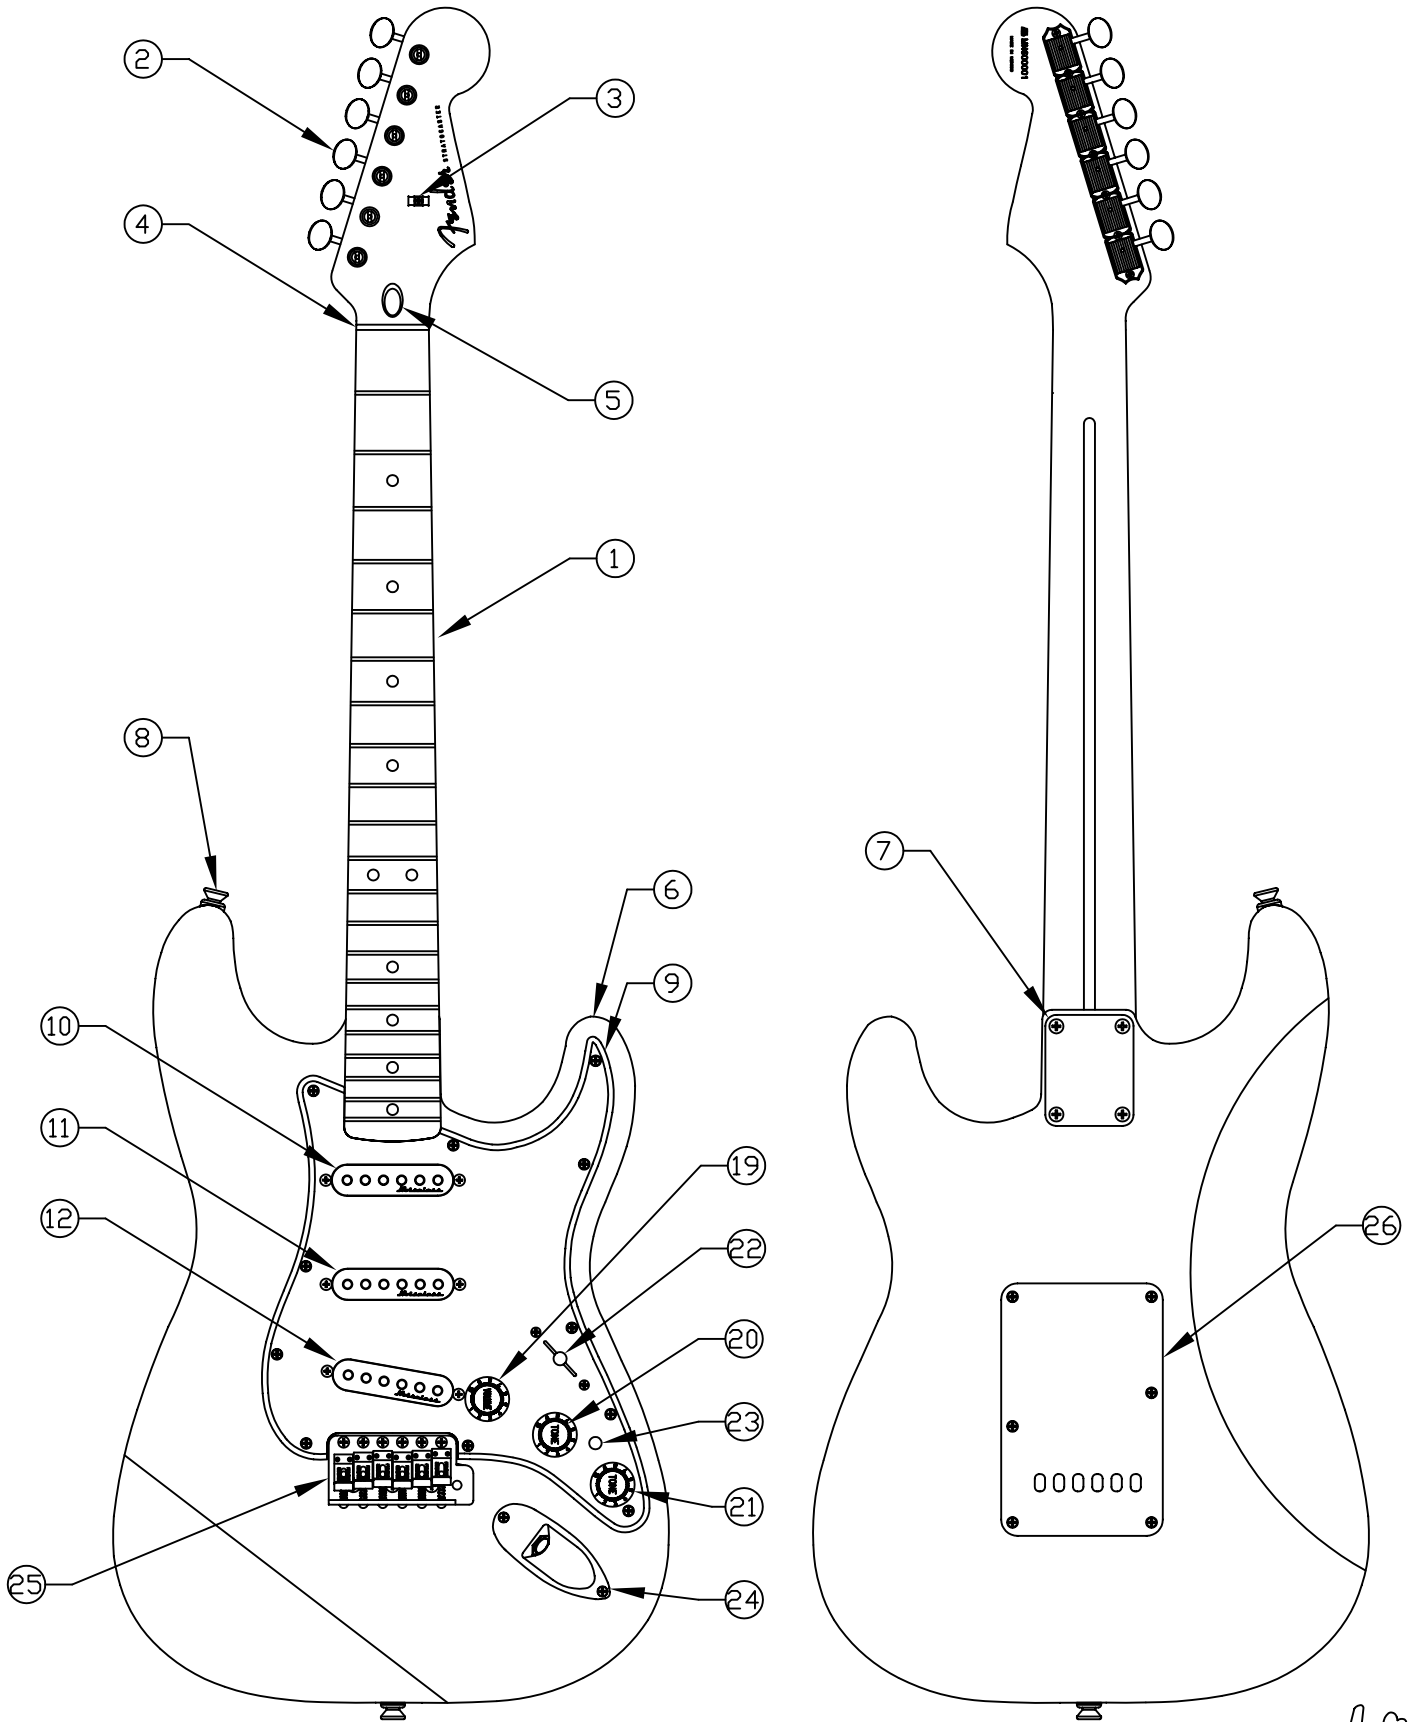

DELUXE PLAYER STRAT®, RW/MN, 013-3000/3002

Fender®