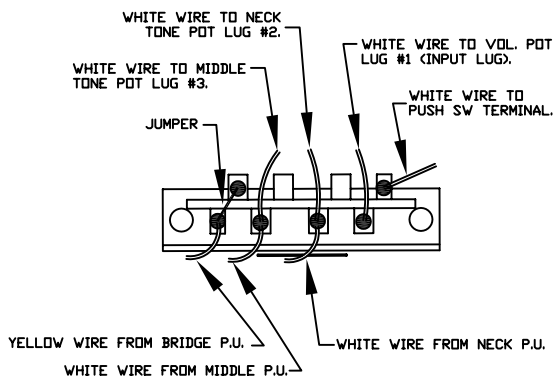

DELUXE PLAYER STRAT®, RW/MN, 013-3000/3002

WIRING DIAGRAM

DETAIL "A" - LEVER SW WIRING