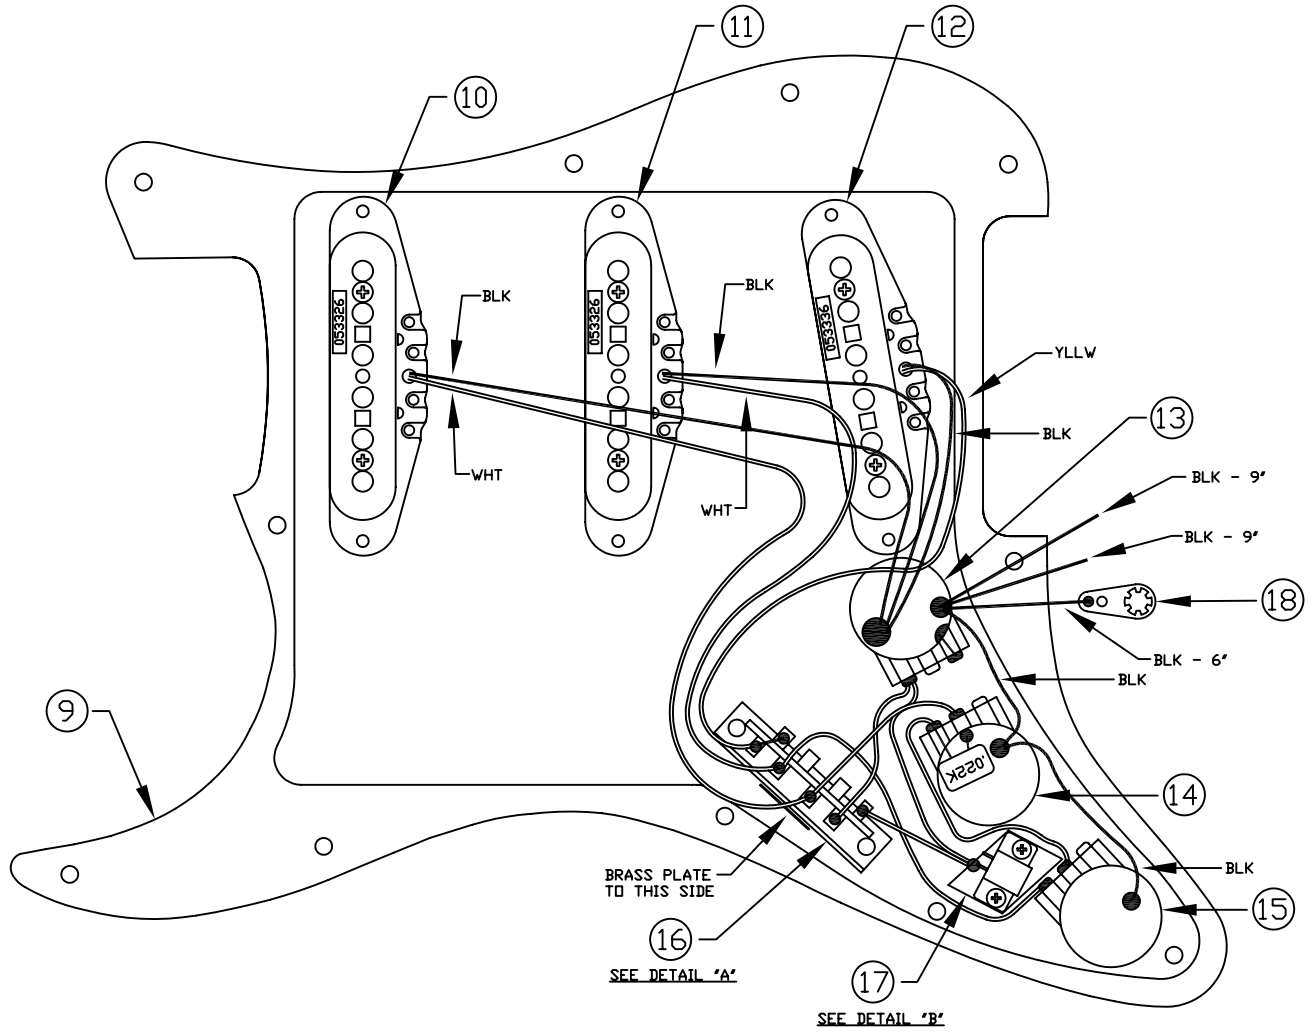

DELUXE PLAYER STRAT®, RW/MN, 013-3000/3002

Fender®

DELUXE PLAYER STRAT®, RW/MN, 013-3000/3002

WIRING DIAGRAM

DETAIL "A" - LEVER SW WIRING

DETAIL "B" - PUSH SW WIRING/MTG.

Fender

DELUXE PLAYER STRAT® , RW/MN, 013-3000/3002

BODY CHART

P/N	COLOR
0053169500	3 COLOR SUNBURST
0053169538	CRIMSON RED TRANSPARENT
0053169567	HONEY BLONDE
0053169527	SAPPHIRE BLUE TRANSPARENT

DELUXE PLAYER STRAT®, RW/MN, 013-3000/3002

SWITCH & CONTROL FUNCTION

	PICKUP IS ON
	PICKUP IS OFF

5 WAY SWITCH POSITION

PUSH SWITCH UP					PUSH SWITCH DOWN					
										← 5 WAY SWITCH POSITION
T 1	T1&T2	T 2	T 2	-	T 1	T1&T2	T 2	T 2	-	← TONE CONTROL
										← NECK PICKUP
										← MIDDLE PICKUP
										← BRIDGE PICKUP