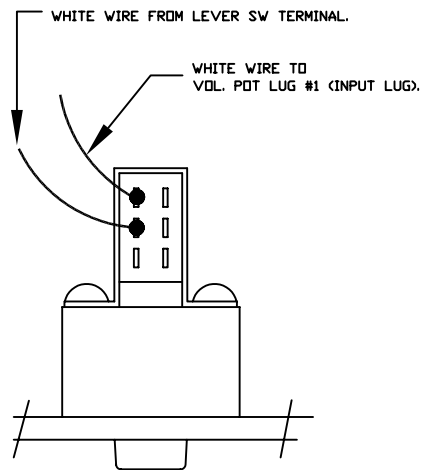

DETAIL "B" - PUSH SW WIRING/MTG.

Fender