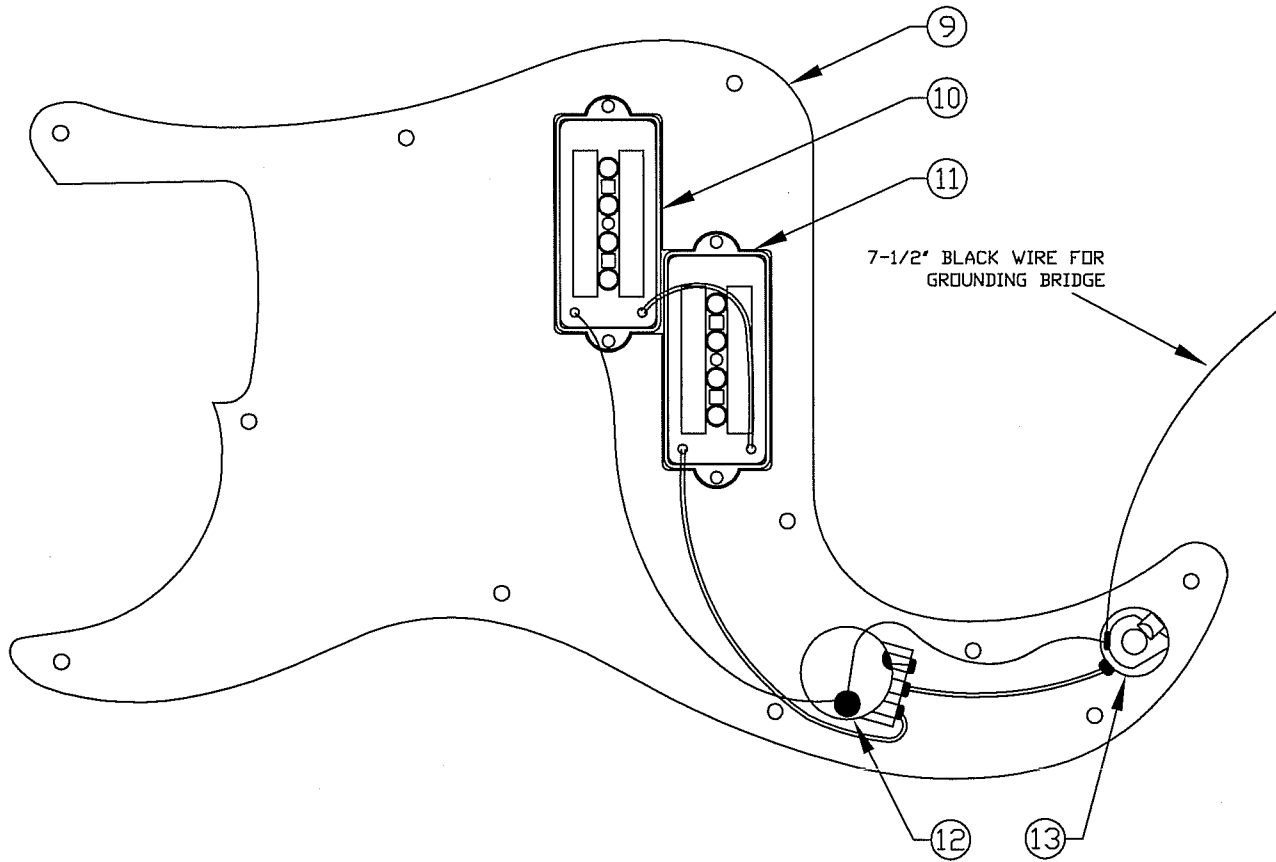

P BASS JR[®], RW, 0134000

WIRING DIAGRAM

P BASS JR[®], RW, 0134000

| REF.# | P/N | |
|-------|------------|---|
| 1 | 0063318000 | Neck, P Bass Jr., RW |
| 2 | 0063300000 | Tuning Key, Bass Rotomatic, Reliance, Chr |
| | 0011357000 | Mounting Screw |
| 3 | 0021427000 | String Retainer |
| | 0015578000 | Mounting Screw |
| 4 | 0064017000 | Bone Nut |
| 5 | 0038467000 | Truss Rod Adjusting Wrench |
| 6 | See Chart | Body, P Bass Jr., Solid Color |
| 7 | 0033024000 | Neck Mounting Plate |
| | 0015636000 | Mounting Screw |
| 8 | 0012344000 | Strap Button |
| | 0015610000 | Mounting Screw |
| | 0020491000 | Felt Washer, White |
| 9 | 0063298002 | Pickguard, P Bass Jr., W/B/W |
| | 0015578000 | Mounting Screw |
| 10 | 0058262000 | Pickup, Rhythm Std P Bass |
| | 0027035000 | Mounting Screw |
| | 0018556000 | Weatherstrip |
| 11 | 0058263000 | Pickup, Lead Std P Bass |
| | 0027035000 | Mounting Screw |
| | 0018556000 | Weatherstrip |
| 12 | 0019064000 | Control 250K |
| | 0016352000 | Mounting Nut |
| | 0022384000 | Lock Washer |
| 13 | 0047329000 | Output Jack |
| | 0016436000 | Lock Washer |
| | 0031153000 | Washer Flat |
| | 0016352000 | Mounting Hex Nut |
| 14 | 0013359000 | Knob, Knurled Chrome |
| | 0028897000 | Set Screw |
| 15 | 0063317000 | Bridge Assembly |
| | 0015610000 | Mounting Screw |
| | 0021109000 | Adjusting Wrench |
| 16 | 0048604000 | Ferrule String |

BODY CHART

| P/N | COLOR |
|------------|-----------------|
| 0063297506 | 06 - BLACK |
| 0063297558 | 58 - TORINO RED |

CONTROL FUCTION