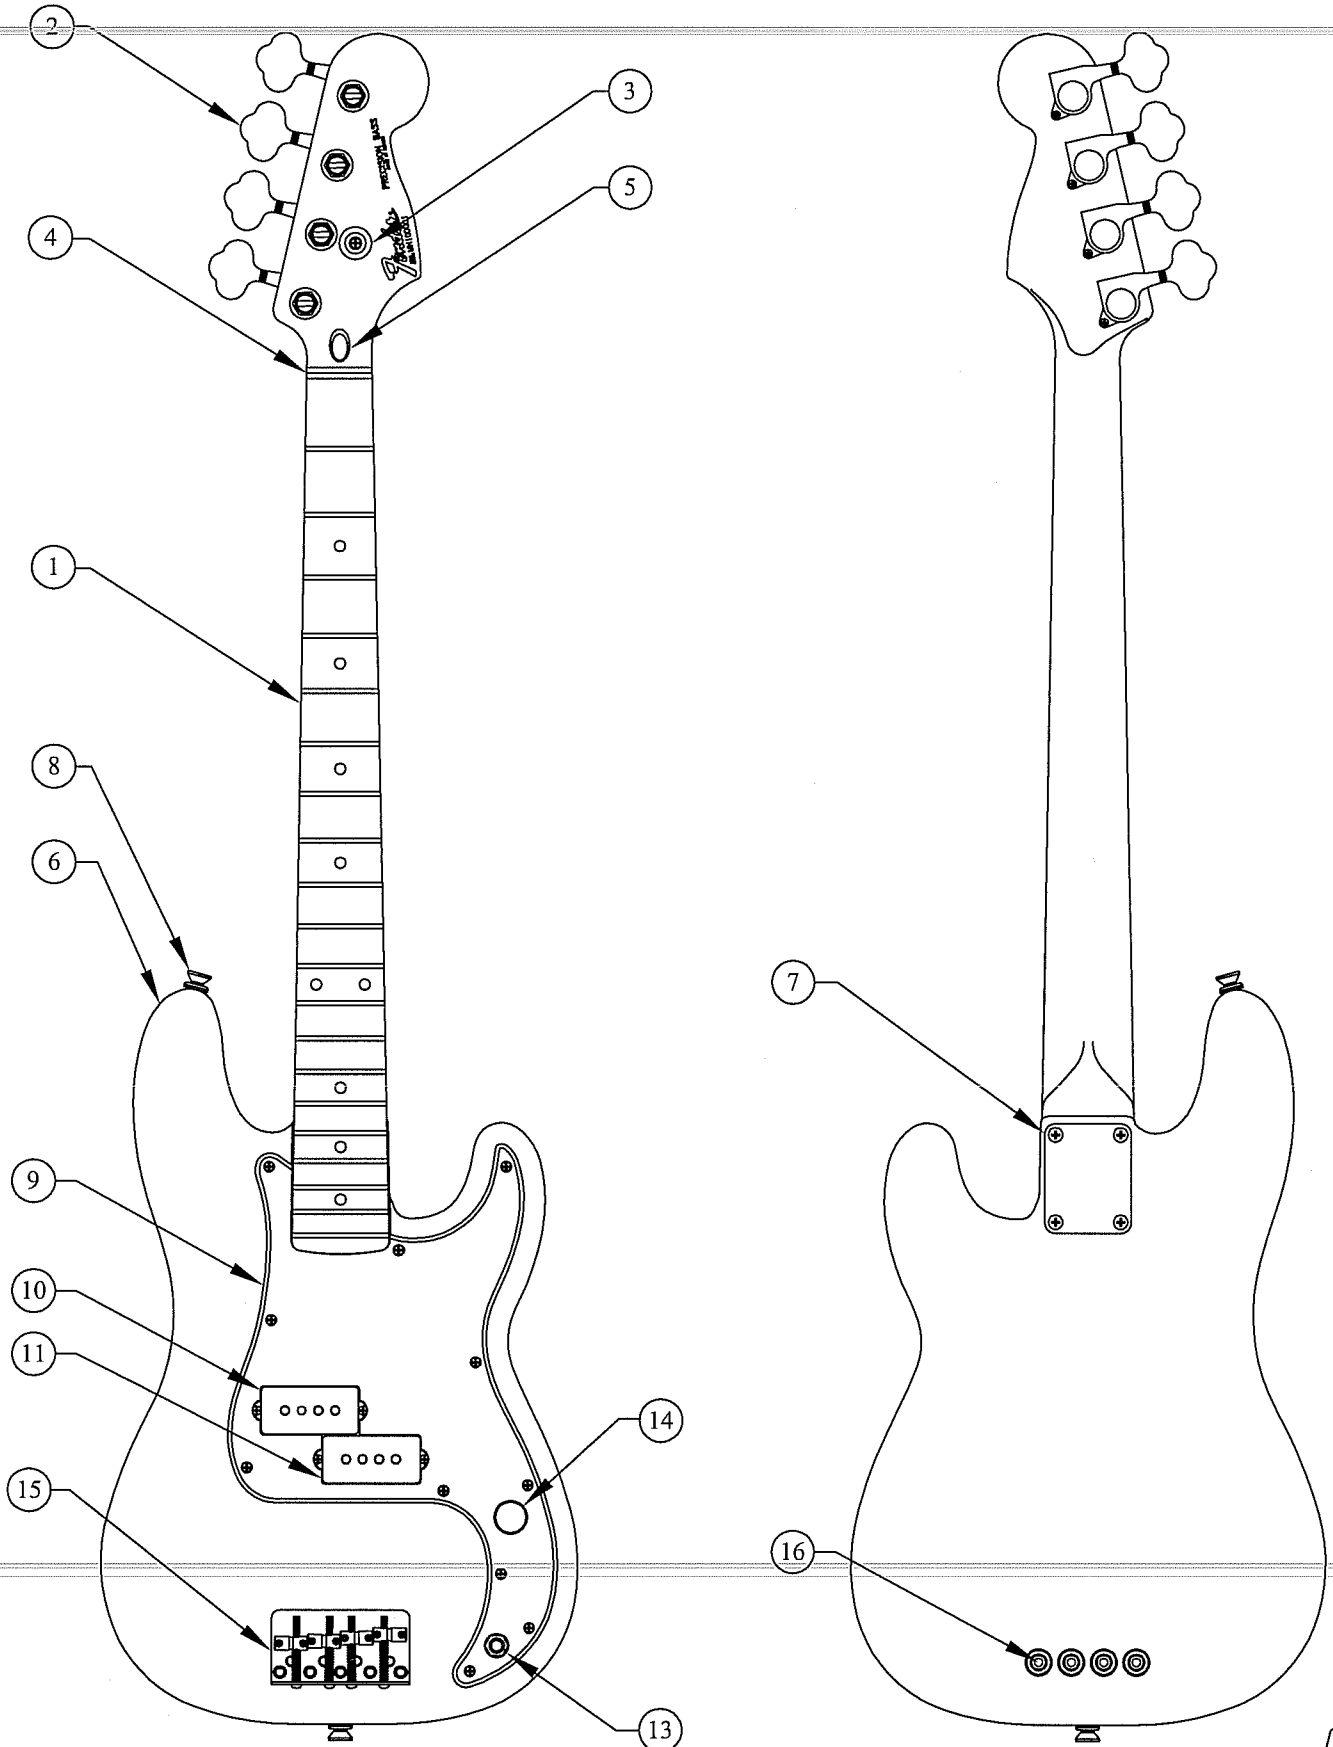

P BASS JR[®], RW, 0134000

WIRING DIAGRAM

P BASS JR[®], RW, 0134000

| REF.# | P/N | |
|-------|------------|---|
| 1 | 0063318000 | Neck, P Bass Jr., RW |
| 2 | 0063300000 | Tuning Key, Bass Rotomatic, Reliance, Chr |
| | 0011357000 | Mounting Screw |
| 3 | 0021427000 | String Retainer |
| | 0015578000 | Mounting Screw |
| 4 | 0064017000 | Bone Nut |
| 5 | 0038467000 | Truss Rod Adjusting Wrench |
| 6 | See Chart | Body, P Bass Jr., Solid Color |
| 7 | 0033024000 | Neck Mounting Plate |
| | 0015636000 | Mounting Screw |
| 8 | 0012344000 | Strap Button |
| | 0015610000 | Mounting Screw |
| | 0020491000 | Felt Washer, White |
| 9 | 0063298002 | Pickguard, P Bass Jr., W/B/W |
| | 0015578000 | Mounting Screw |
| 10 | 0058262000 | Pickup, Rhythm Std P Bass |
| | 0027035000 | Mounting Screw |
| | 0018556000 | Weatherstrip |
| 11 | 0058263000 | Pickup, Lead Std P Bass |
| | 0027035000 | Mounting Screw |
| | 0018556000 | Weatherstrip |
| 12 | 0019064000 | Control 250K |
| | 0016352000 | Mounting Nut |
| | 0022384000 | Lock Washer |
| 13 | 0047329000 | Output Jack |
| | 0016436000 | Lock Washer |
| | 0031153000 | Washer Flat |
| | 0016352000 | Mounting Hex Nut |
| 14 | 0013359000 | Knob, Knurled Chrome |
| | 0028897000 | Set Screw |
| 15 | 0063317000 | Bridge Assembly |
| | 0015610000 | Mounting Screw |
| | 0021109000 | Adjusting Wrench |
| 16 | 0048604000 | Ferrule String |

BODY CHART

| P/N | COLOR |
|------------|-----------------|
| 0063297506 | 06 - BLACK |
| 0063297558 | 58 - TORINO RED |

CONTROL FUCTION