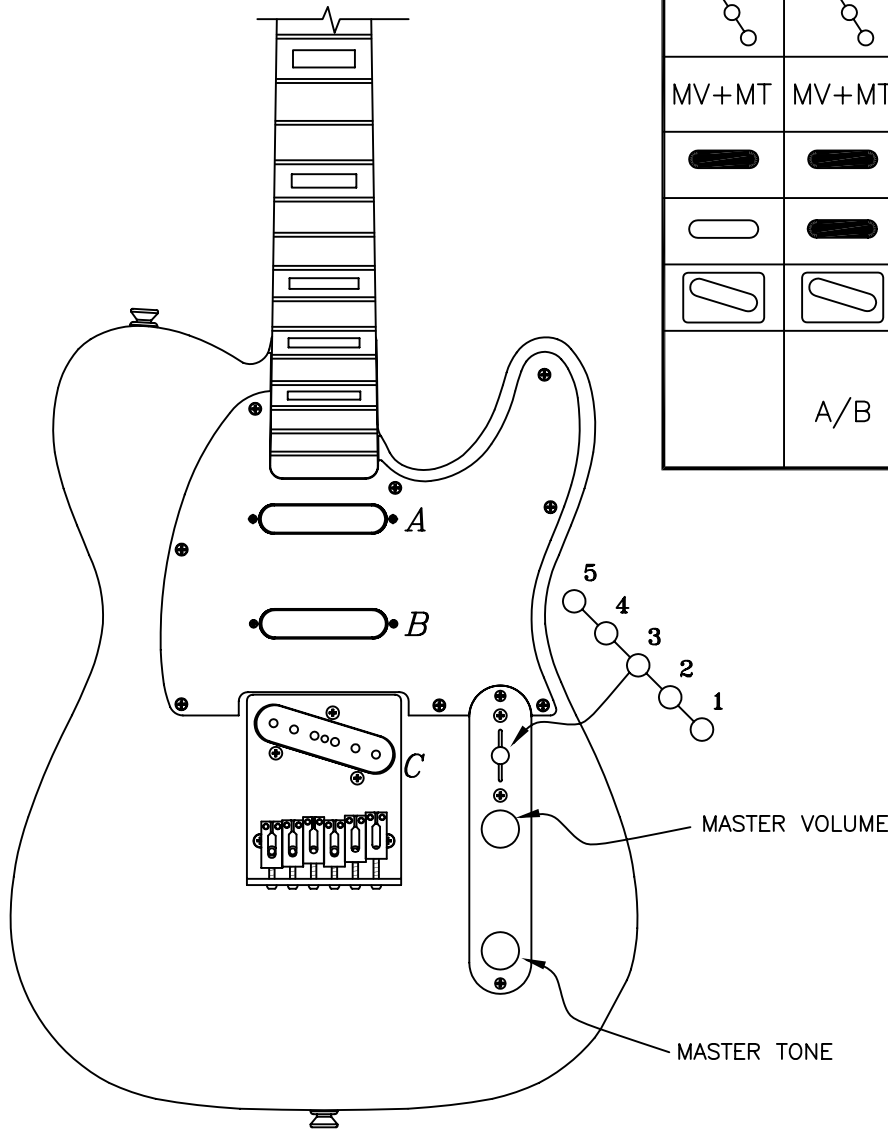

BIG BLOCK TELECASTER®, RW 013-4300

Fender®

BIG BLOCK TELECASTER®, RW 013-4300

WIRING DIAGRAM

BIG BLOCK TELECASTER®, RW 013-4300

REF.#	P/N	DESCRIPTION
1	0068277000	Neck, Big Block Tele®, RW
2	0047912000	Tuning Key, Vintage Set Ping
	0053020000	Bushing, String Post Vint
	0011357000	Mounting Screw
3	0018365000	String Guide
	0015578000	Mounting Screw
4	0083675000	Bone Nut
5	0053140xxx	Body, Tele
6	0018353000	Neck Mounting Plate
	0021421000	Mounting Screw
7	0012344000	Strap Button
	0015610000	Mounting Screw
	0019056000	Felt Washer, Black
8	0068280000	Pickguard, Big Block Tele Mex
	0015578000	Mounting Screw
9	0053678000	Pickup, Mex Tele Vin, Neck
	0050166000	Mounting Screw
	0003941000	Mounting Tube
10	0068276000	Pickup, Mex Tele Vin, South Mid
	0050166000	Mounting Screw
	0003941000	Mounting Tube
11	0055216000	Pickup Mex 50's Tele, Bridge
	0048631000	Mounting Screw
	0063398000	Mounting Tube
12	0053354000	Bridge Assy w/o PU, Big Block Tele
	0016188000	Mounting Screw
13	0019064000	Control 250K, Volume
	0016352000	Mounting Nut
	0016436000	Lock Washer
14	0024832000	Capacitor .022 µF
15	0019064000	Control 250K, Tone
	0016352000	Mounting Nut
	0016436000	Lock Washer
16	0053291000	Selector Switch, 5 Way
	0021413000	Mounting Screw
17	0033134000	Control Plate, Tele
	0015578000	Mounting Screw
18	0018357000	Knob, Vintage Tele
	0028897001	Mounting Set Screw
19	0058113000	Knob, Selector Switch, Chrome
	0065190000	Mounting Set Screw
20	0047329000	Output Jack
	0016436000	Lock Washer
	0016352000	Mounting Hex Nut
	0021452000	Jack Ferrule
	0010355000	Jack Retainer
21	0012112000	Ferrule String Retainer

BODY	
Part #	Color
0053140506	Black

BIG BLOCK TELECASTER®, RW 013-4300

SWITCH & CONTROL FUNCTION

CONTROL DIAGRAM 5-WAY SWITCH					
5	4	3	2	1	POSITION
MV+MT	MV+MT	MV+MT	MV+MT	MV+MT	CONTROL
					← NECK (A)
					← MIDDLE (B)
					← MIDDLE (C)
	A/B		B/C		CONNECTION