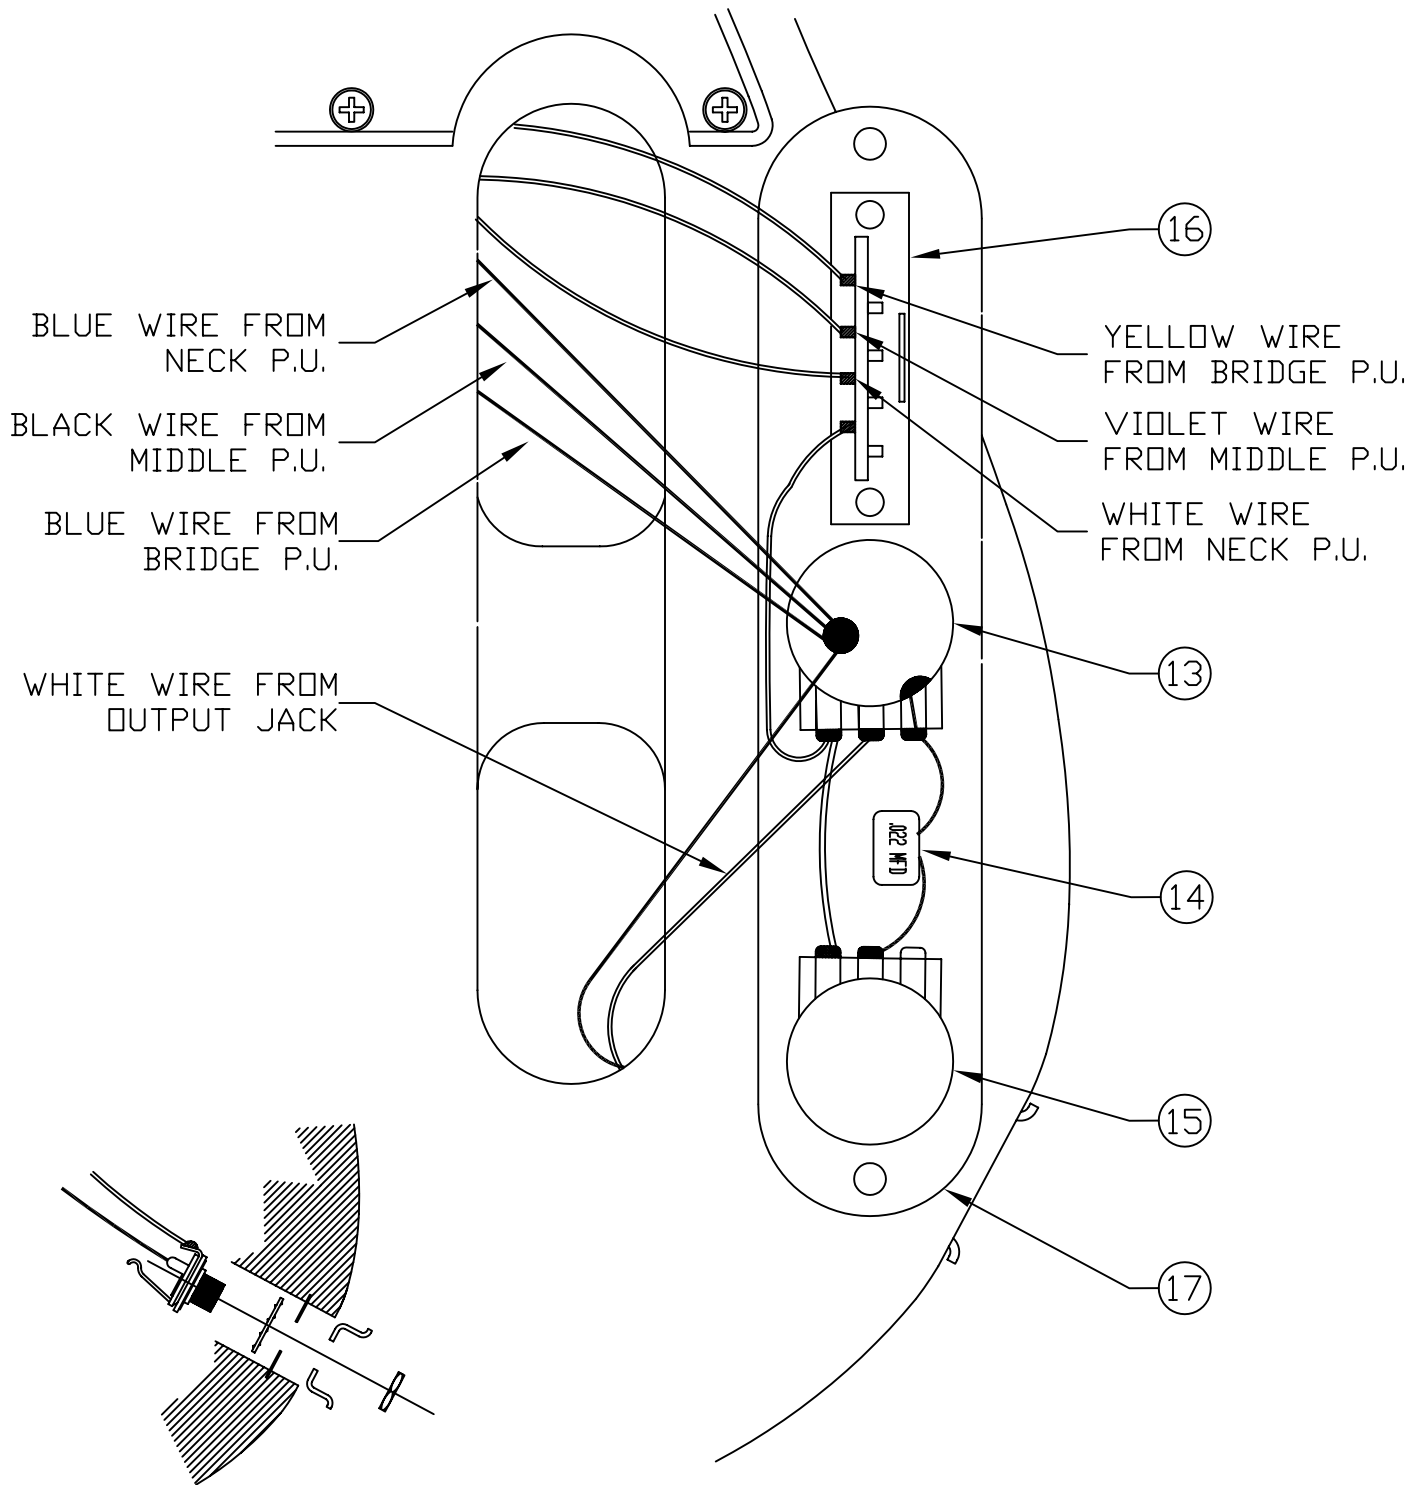

BIG BLOCK TELECASTER®, RW 013-4300

Fender®

BIG BLOCK TELECASTER®, RW 013-4300

WIRING DIAGRAM

BIG BLOCK TELECASTER®, RW 013-4300

REF.#	P/N	DESCRIPTION
1	0068277000	Neck, Big Block Tele®, RW
2	0047912000	Tuning Key, Vintage Set Ping
	0053020000	Bushing, String Post Vint
	0011357000	Mounting Screw
3	0018365000	String Guide
	0015578000	Mounting Screw
4	0083675000	Bone Nut
5	0053140xxx	Body, Tele
6	0018353000	Neck Mounting Plate
	0021421000	Mounting Screw
7	0012344000	Strap Button
	0015610000	Mounting Screw
	0019056000	Felt Washer, Black
8	0068280000	Pickguard, Big Block Tele Mex
	0015578000	Mounting Screw
9	0053678000	Pickup, Mex Tele Vin, Neck
	0050166000	Mounting Screw
	0003941000	Mounting Tube
10	0068276000	Pickup, Mex Tele Vin, South Mid
	0050166000	Mounting Screw
	0003941000	Mounting Tube
11	0055216000	Pickup Mex 50's Tele, Bridge
	0048631000	Mounting Screw
	0063398000	Mounting Tube
12	0053354000	Bridge Assy w/o PU, Big Block Tele
	0016188000	Mounting Screw
13	0019064000	Control 250K, Volume
	0016352000	Mounting Nut
	0016436000	Lock Washer
14	0024832000	Capacitor .022 µF
15	0019064000	Control 250K, Tone
	0016352000	Mounting Nut
	0016436000	Lock Washer
16	0053291000	Selector Switch, 5 Way
	0021413000	Mounting Screw
17	0033134000	Control Plate, Tele
	0015578000	Mounting Screw
18	0018357000	Knob, Vintage Tele
	0028897001	Mounting Set Screw
19	0058113000	Knob, Selector Switch, Chrome
	0065190000	Mounting Set Screw
20	0047329000	Output Jack
	0016436000	Lock Washer
	0016352000	Mounting Hex Nut
	0021452000	Jack Ferrule
	0010355000	Jack Retainer
21	0012112000	Ferrule String Retainer

BODY	
Part #	Color
0053140506	Black

BIG BLOCK TELECASTER®, RW 013-4300

SWITCH & CONTROL FUNCTION

CONTROL DIAGRAM 5-WAY SWITCH					
5	4	3	2	1	POSITION
MV+MT	MV+MT	MV+MT	MV+MT	MV+MT	CONTROL
					← NECK (A)
					← MIDDLE (B)
					← MIDDLE (C)
	A/B		B/C		CONNECTION