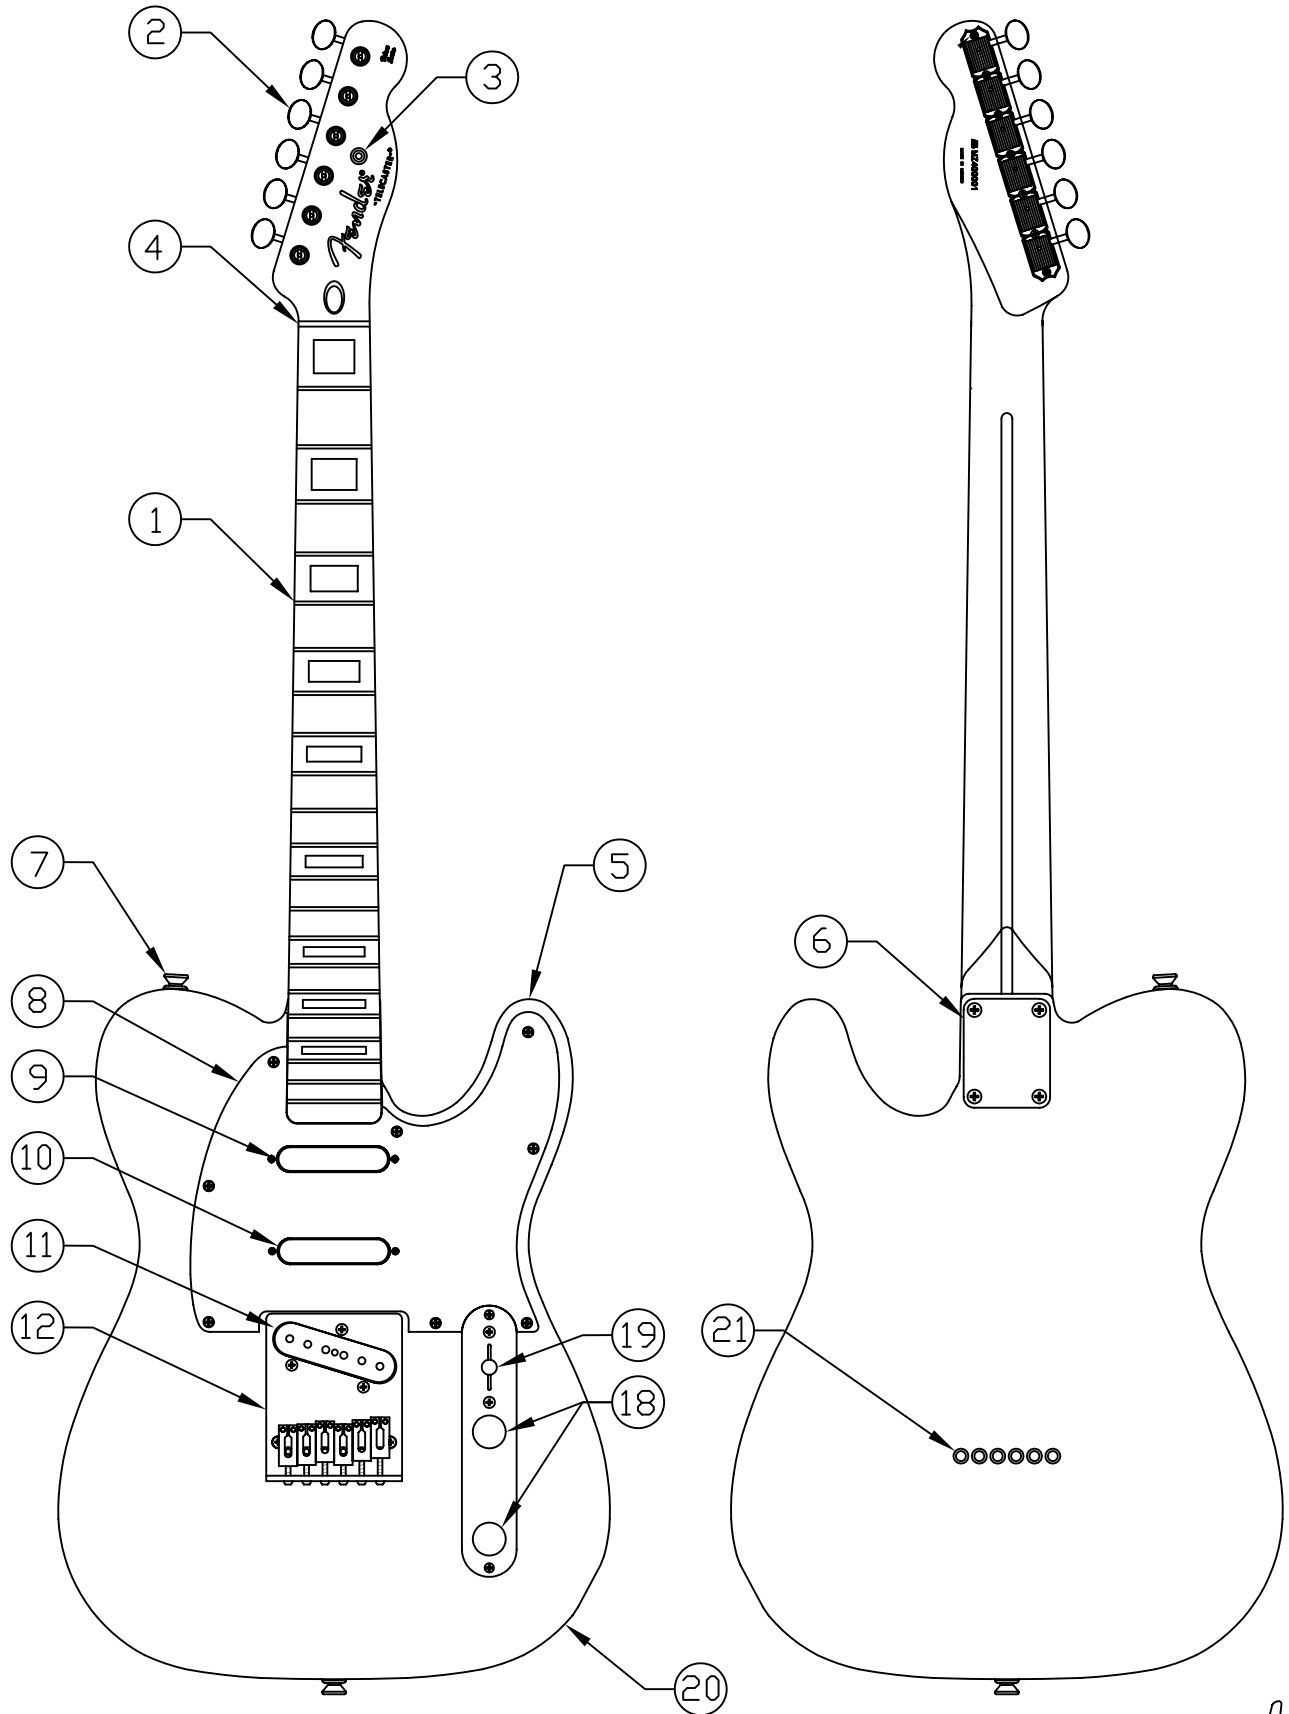

BIG BLOCK TELECASTER®, RW 013-4300

Fender®

BIG BLOCK TELECASTER®, RW 013-4300

WIRING DIAGRAM

BIG BLOCK TELECASTER®, RW 013-4300

REF.#	P/N	DESCRIPTION
1	0068277000	Neck, Big Block Tele®, RW
2	0047912000	Tuning Key, Vintage Set Ping
	0053020000	Bushing, String Post Vint
	0011357000	Mounting Screw
3	0018365000	String Guide
	0015578000	Mounting Screw
4	0083675000	Bone Nut
5	0053140xxx	Body, Tele
6	0018353000	Neck Mounting Plate
	0021421000	Mounting Screw
7	0012344000	Strap Button
	0015610000	Mounting Screw
	0019056000	Felt Washer, Black
8	0068280000	Pickguard, Big Block Tele Mex
	0015578000	Mounting Screw
9	0053678000	Pickup, Mex Tele Vin, Neck
	0050166000	Mounting Screw
	0003941000	Mounting Tube
10	0068276000	Pickup, Mex Tele Vin, South Mid
	0050166000	Mounting Screw
	0003941000	Mounting Tube
11	0055216000	Pickup Mex 50's Tele, Bridge
	0048631000	Mounting Screw
	0063398000	Mounting Tube
12	0053354000	Bridge Assy w/o PU, Big Block Tele
	0016188000	Mounting Screw
13	0019064000	Control 250K, Volume
	0016352000	Mounting Nut
	0016436000	Lock Washer
14	0024832000	Capacitor .022 µF
15	0019064000	Control 250K, Tone
	0016352000	Mounting Nut
	0016436000	Lock Washer
16	0053291000	Selector Switch, 5 Way
	0021413000	Mounting Screw
17	0033134000	Control Plate, Tele
	0015578000	Mounting Screw
18	0018357000	Knob, Vintage Tele
	0028897001	Mounting Set Screw
19	0058113000	Knob, Selector Switch, Chrome
	0065190000	Mounting Set Screw
20	0047329000	Output Jack
	0016436000	Lock Washer
	0016352000	Mounting Hex Nut
	0021452000	Jack Ferrule
	0010355000	Jack Retainer
21	0012112000	Ferrule String Retainer

BODY	
Part #	Color
0053140506	Black

BIG BLOCK TELECASTER®, RW 013-4300

SWITCH & CONTROL FUNCTION

CONTROL DIAGRAM 5-WAY SWITCH					
5	4	3	2	1	POSITION
MV+MT	MV+MT	MV+MT	MV+MT	MV+MT	CONTROL
					← NECK (A)
					← MIDDLE (B)
					← MIDDLE (C)
	A/B		B/C		CONNECTION