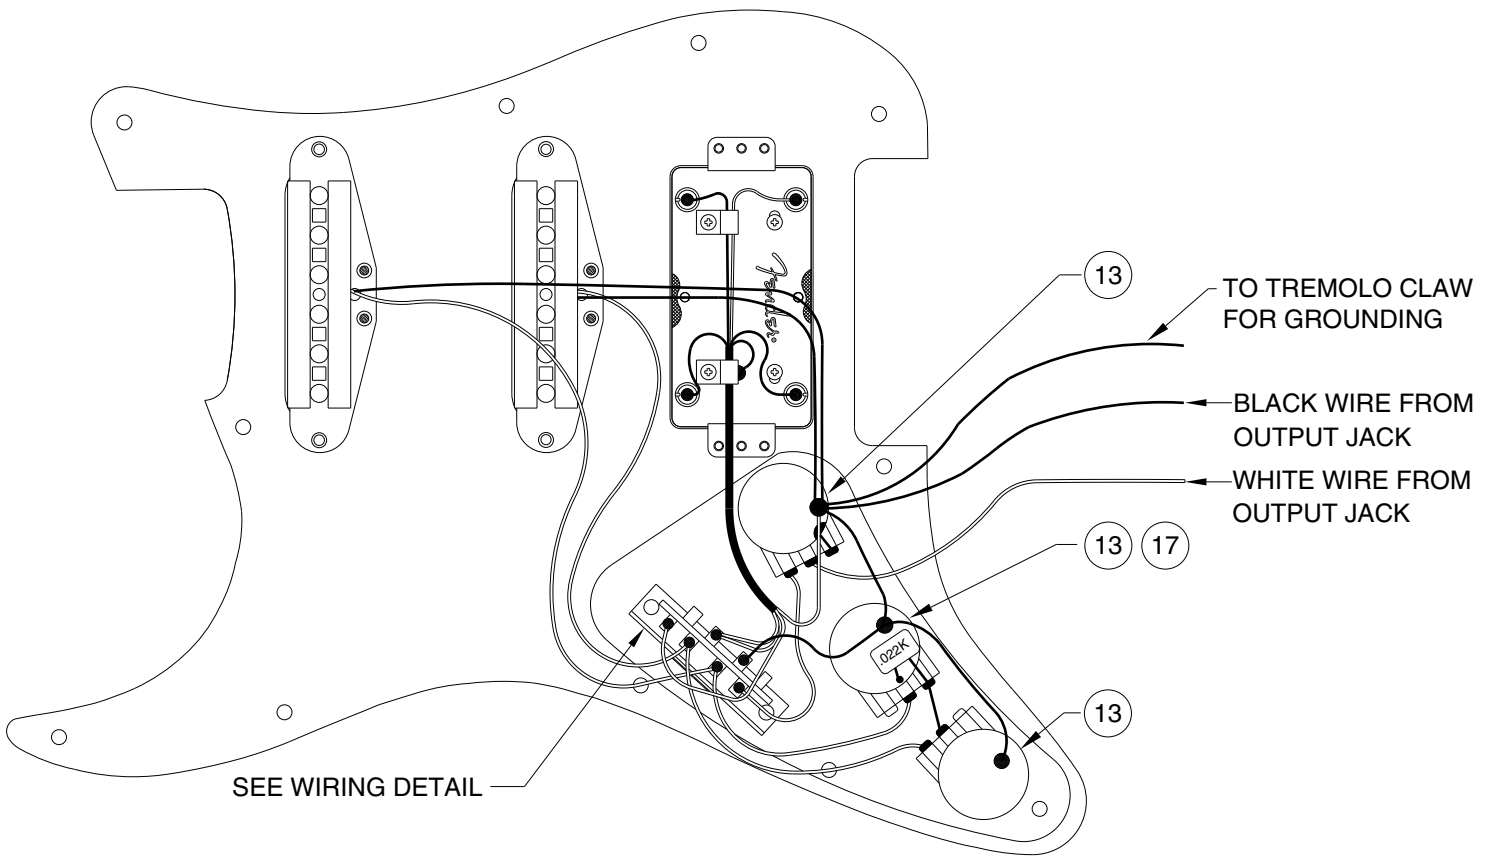

PICKGUARD ASSEMBLY

SWITCH WIRING