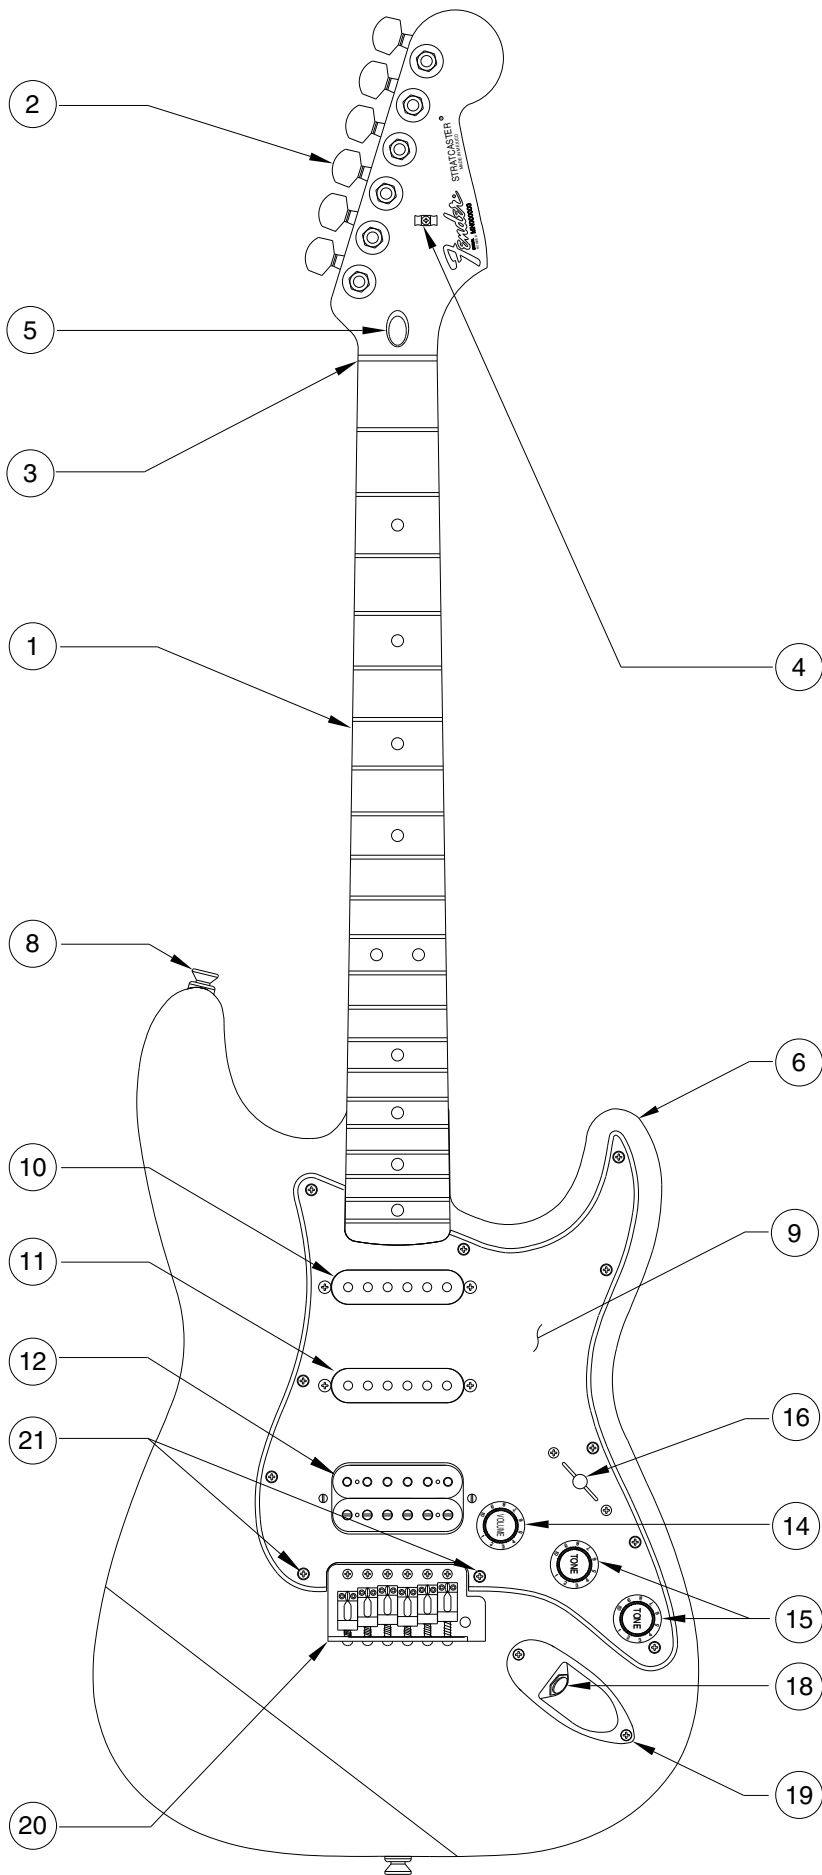

MEX. STD. FAT STRAT 0134700/4702