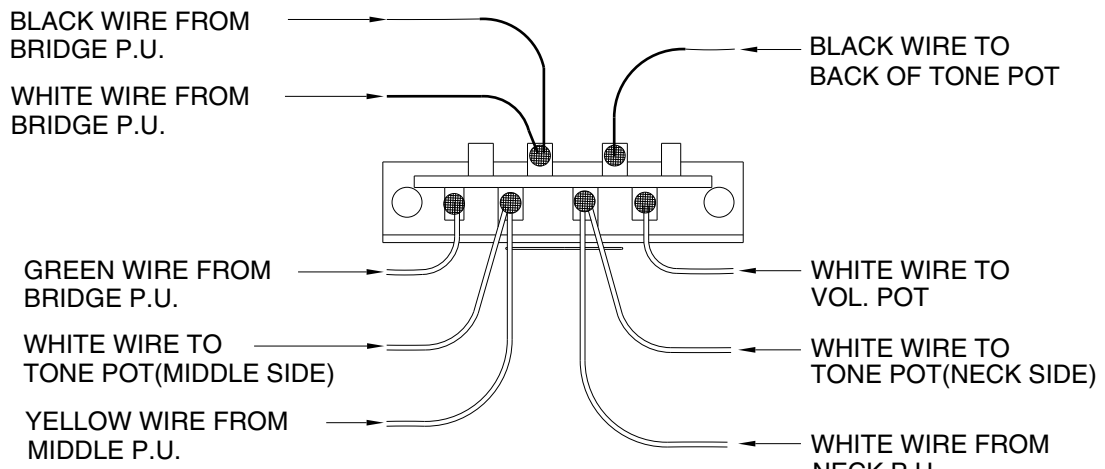

PICKGUARD ASSEMBLY

SWITCH WIRING