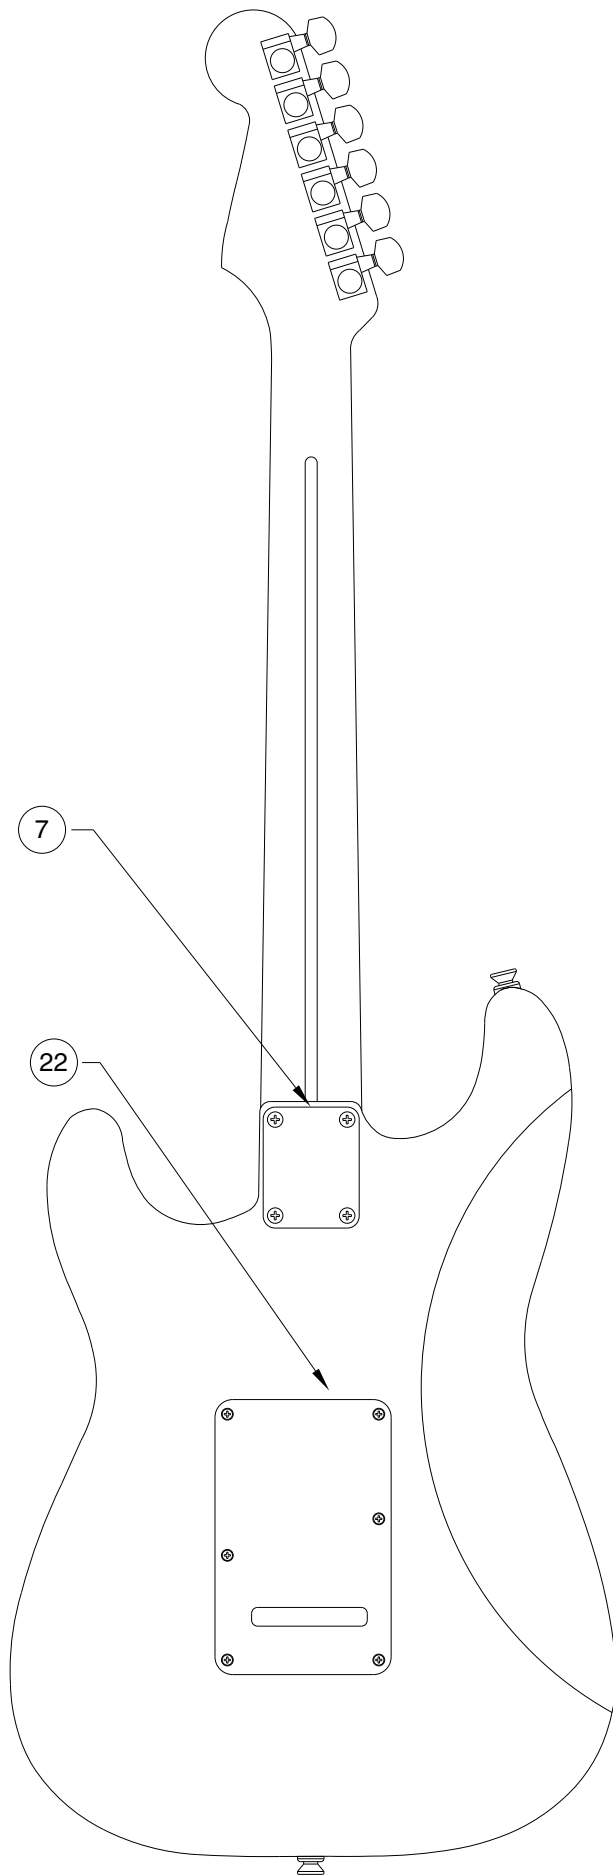

MEX. STD. FAT STRAT 0134700/4702