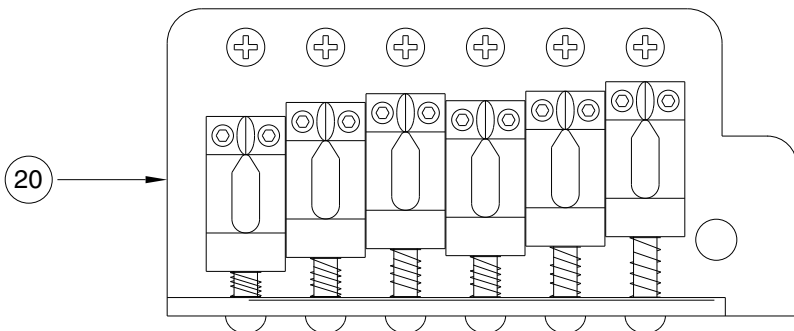

BRIDGE ASSEMBLY