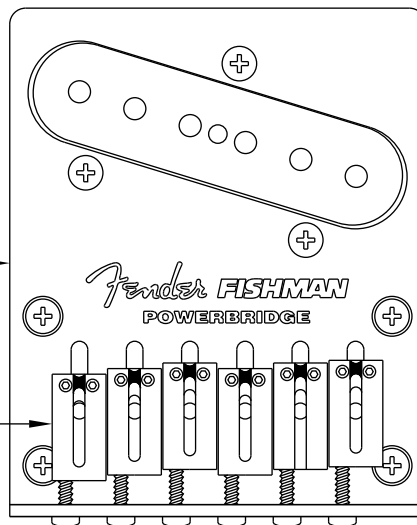

NASHVILLE POWER TELECASTER 0135000/5002

NASHVILLE POWER TELECASTER 0135000/5002

CONTROL ASSEMBLY

WHITE WIRE FROM
BRIDGE PICKUP TO
5 WAY SWITCH

YELLOW WIRE FROM
MIDDLE PICKUP TO
5 WAY SWITCH

WHITE WIRE FROM
NECK PICKUP TO
5 WAY SWITCH

RED WIRE FROM
BATTERY SNAP

BATTERY SNAP

SOLDER BLACK WIRE FROM
BATTERY SNAP TO TERMINAL
#1 OF OUTPUT JACK ASS'Y

ACOUSTIC PICKUP
FOR EACH BRIDGE
SECTION (6)

BRIDGE SECTION
N.T.S.

SEE DETAIL " A "

23

BRIDGE ASSEMBLY

15

19

SOLDER BLACK WIRE FROM NECK PICKUP
RED FROM MIDDLE PICKUP
BLACK WIRE FROM BRIDGE PICKUP
TO BACK OF CONTROL POT

INSTALL SHRINK TUBING OVER ENTIRE
LENGTH OF PIEZO CABLE BEFORE
SOLDER TO POWERCHIP

STRIP PIEZO SHIELD TO ALLOW 1/4" OF
INSULATOR ON LEAD WIRE AND SOLDER
TO GROUND PAD ON POWERCHIP

SOLDER RED WIRE FROM POWERCHIP
ASS'Y TO TERMINAL #4 OF OUTPUT
JACK ASS'Y

**OUTPUT JACK
TERMINAL DETAIL**
BOTTOM VIEW : N.T.S.

NASHVILLE POWER TELECASTER 0135000/5002
FISHMAN PREAMP POWERCHIP (WIRING DETAIL)