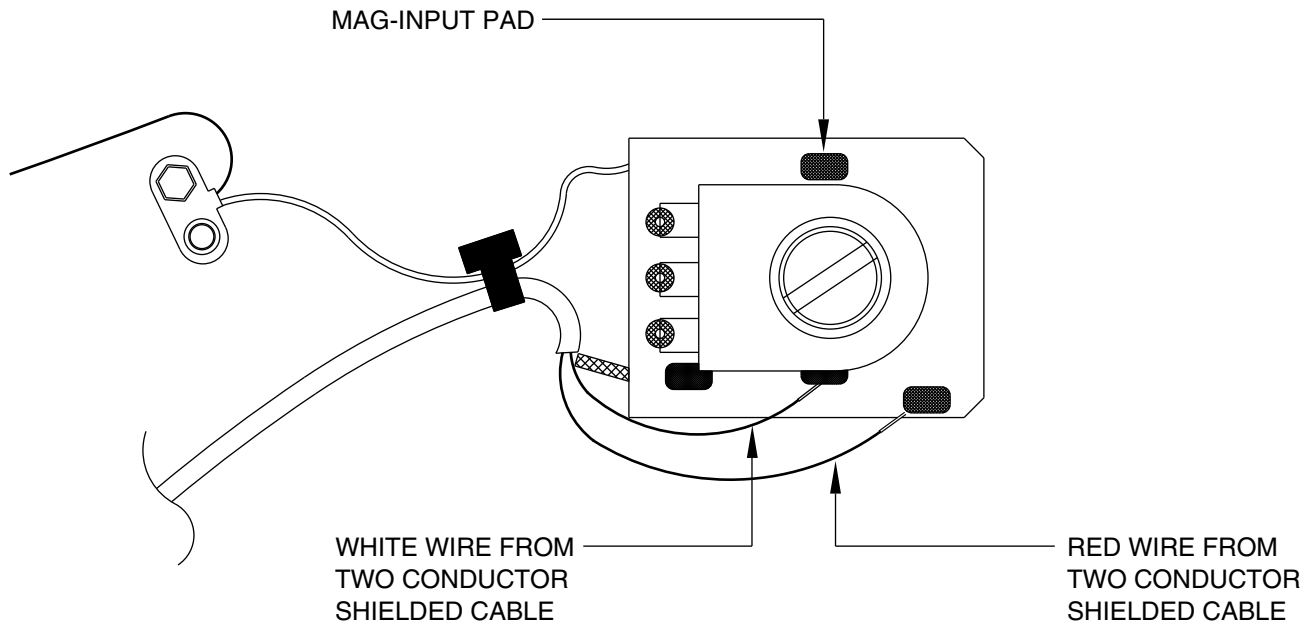

15

19

SOLDER BLACK WIRE FROM NECK PICKUP
RED FROM MIDDLE PICKUP
BLACK WIRE FROM BRIDGE PICKUP
TO BACK OF CONTROL POT

INSTALL SHRINK TUBING OVER ENTIRE
LENGTH OF PIEZO CABLE BEFORE
SOLDER TO POWERCHIP

STRIP PIEZO SHIELD TO ALLOW 1/4" OF
INSULATOR ON LEAD WIRE AND SOLDER
TO GROUND PAD ON POWERCHIP

SOLDER BLACK LEAD WIRE FROM PIEZO
CABLE TO PIEZO IN ON POWERCHIP

13

SOLDER WHITE WIRE FROM
POWERCHIP ASS'Y TO TERMINAL #8
OF OUTPUT JACK ASS'Y

SOLDER SHIELD FROM POWERCHIP
ASS'Y TO TERMINAL #2 OF OUTPUT
JACK ASS'Y L=.300 TO AVOID SHORT

SOLDER RED WIRE FROM POWERCHIP
ASS'Y TO TERMINAL #4 OF OUTPUT
JACK ASS'Y

**OUTPUT JACK
TERMINAL DETAIL**
BOTTOM VIEW : N.T.S.

NASHVILLE POWER TELECASTER 0135000/5002
FISHMAN PREAMP POWERCHIP (WIRING DETAIL)