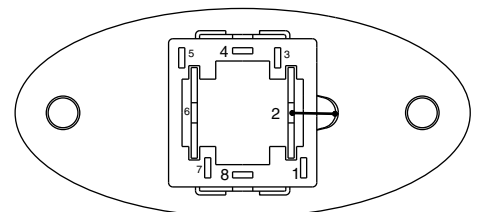

15

19

SOLDER BLACK WIRE FROM NECK PICKUP
RED FROM MIDDLE PICKUP
BLACK WIRE FROM BRIDGE PICKUP
TO BACK OF CONTROL POT

INSTALL SHRINK TUBING OVER ENTIRE
LENGTH OF PIEZO CABLE BEFORE
SOLDER TO POWERCHIP

STRIP PIEZO SHIELD TO ALLOW 1/4" OF
INSULATOR ON LEAD WIRE AND SOLDER
TO GROUND PAD ON POWERCHIP

SOLDER BLACK LEAD WIRE FROM PIEZO
CABLE TO PIEZO IN ON POWERCHIP

13

SOLDER WHITE WIRE FROM
POWERCHIP ASS'Y TO TERMINAL #8
OF OUTPUT JACK ASS'Y

SOLDER SHIELD FROM POWERCHIP
ASS'Y TO TERMINAL #2 OF OUTPUT
JACK ASS'Y L=.300 TO AVOID SHORT

SOLDER RED WIRE FROM POWERCHIP
ASS'Y TO TERMINAL #4 OF OUTPUT
JACK ASS'Y