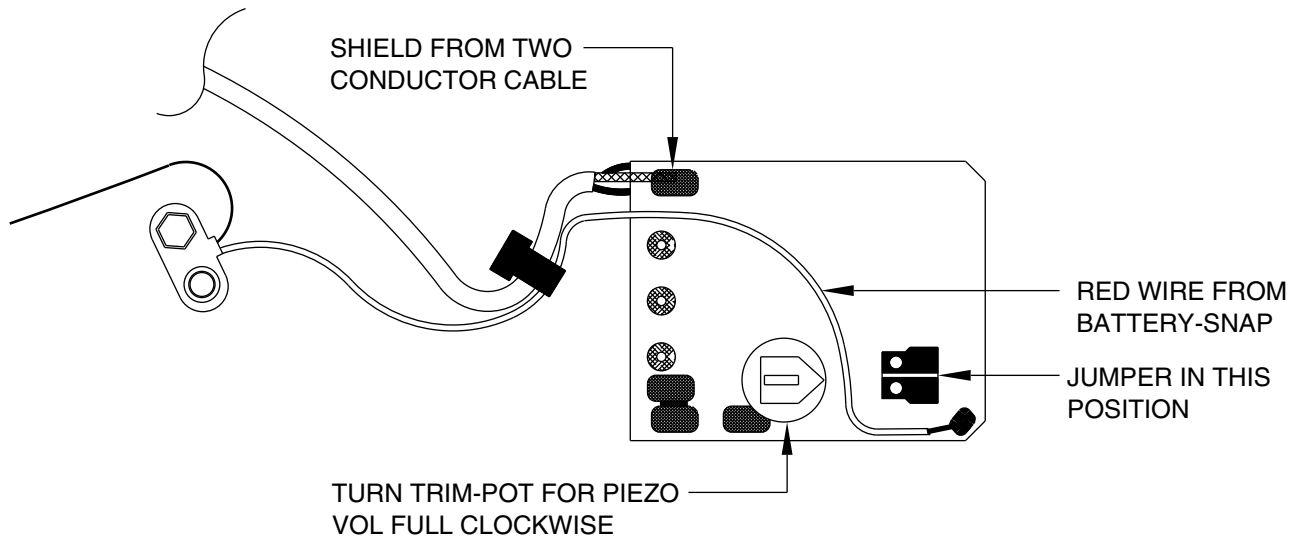

BOTTOM VIEW
SCALE: N.T.S.