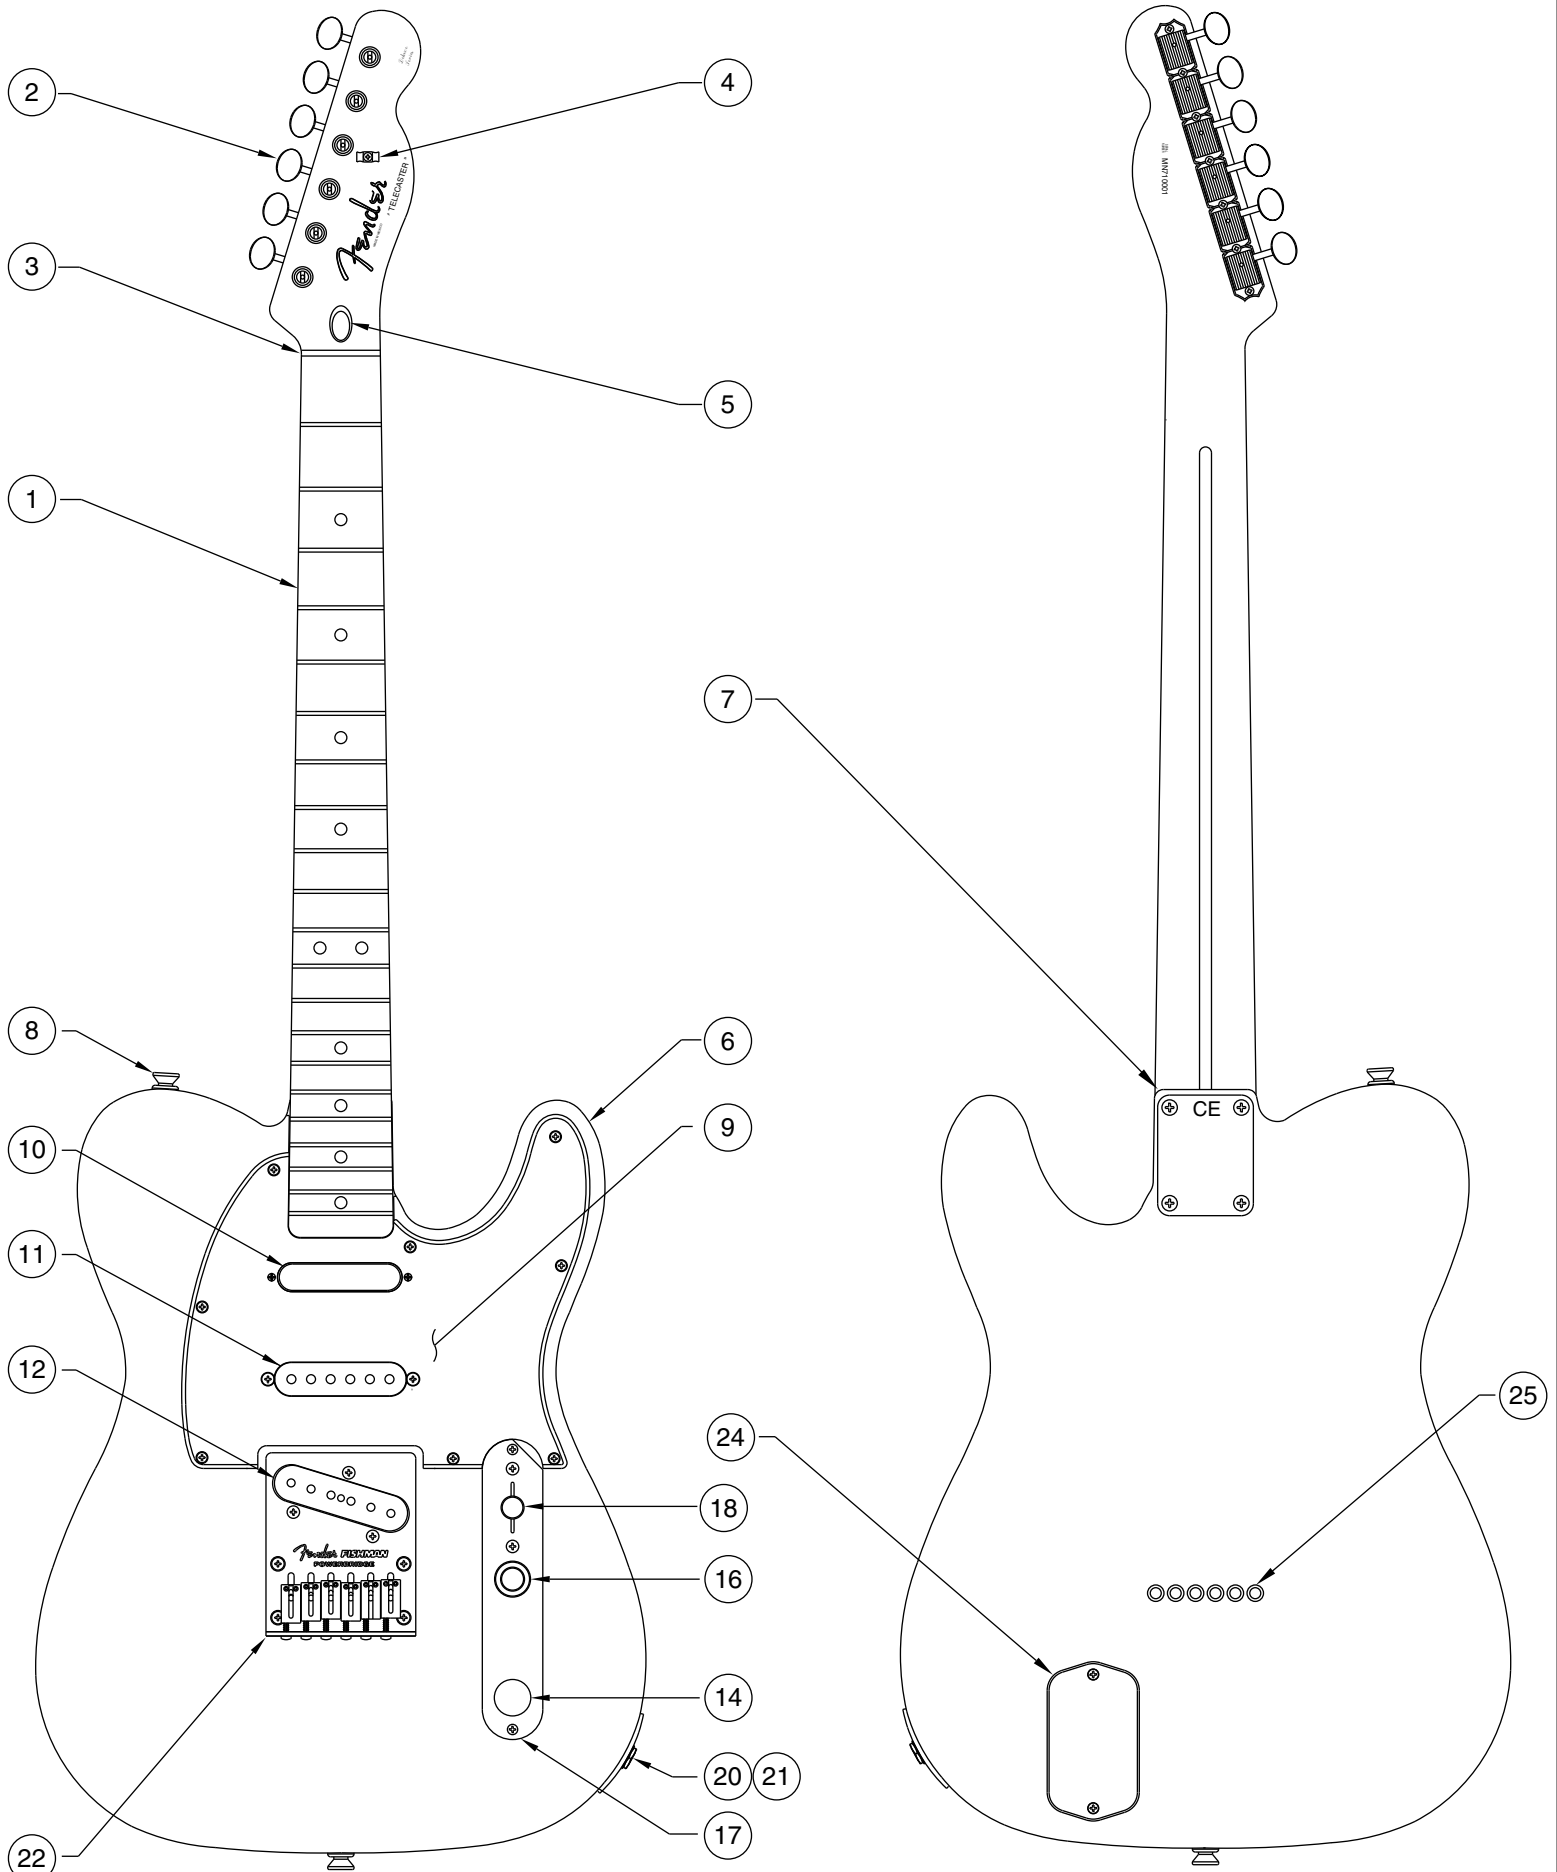

NASHVILLE POWER TELECASTER 0135000/5002

NASHVILLE POWER TELECASTER 0135000/5002

CONTROL ASSEMBLY

WHITE WIRE FROM
BRIDGE PICKUP TO
5 WAY SWITCH

YELLOW WIRE FROM
MIDDLE PICKUP TO
5 WAY SWITCH

WHITE WIRE FROM
NECK PICKUP TO
5 WAY SWITCH

RED WIRE FROM
BATTERY SNAP

BATTERY SNAP

SOLDER BLACK WIRE FROM
BATTERY SNAP TO TERMINAL
#1 OF OUTPUT JACK ASS'Y

ACOUSTIC PICKUP
FOR EACH BRIDGE
SECTION (6)

BRIDGE SECTION
N.T.S.

SEE DETAIL " A "

23

BRIDGE ASSEMBLY

Body Part Number	
0056049532	Brown Sunburst
0056050506	Black
0056050509	Candy Apple Red
0056050580	Arctic White