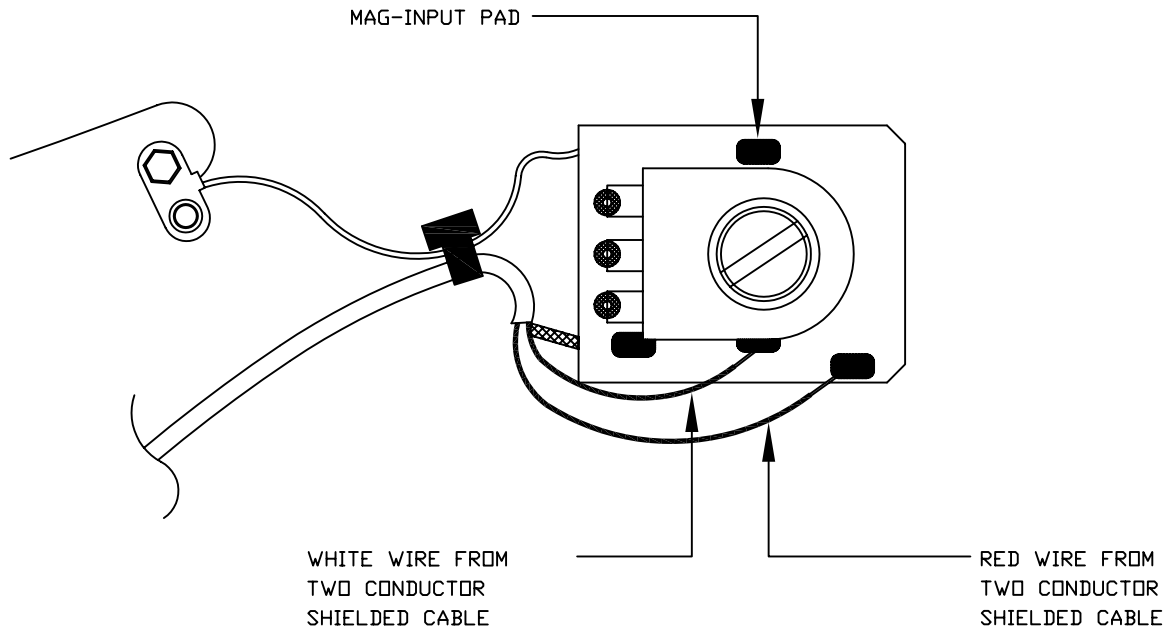

NASHVILLE POWER TELECASTER<sup>®</sup>, 013-5000/5002, RW

*Fender*<sup>®</sup>

CONTROL ASSEMBLY

BRIDGE ASSEMBLY

ACOUSTIC PICKUP FOR EACH BRIDGE SECTION (6)

BRIDGE SECTION  
N.T.S.

SEE DETAIL "A"

23

OUTPUT JACK  
TERMINAL DETAIL  
BOTTOM VIEW : N.T.S.

FISHMAN PREAMP POWERCHIP (WIRING DETAIL)

TOP VIEW

SCALE: N.T.S.

BOTTOM VIEW

SCALE: N.T.S.

## BODY CHART

Part #	Color
0056049503	2-Color Sunburst
0056050506	Black
0065236567	Honey Blonde