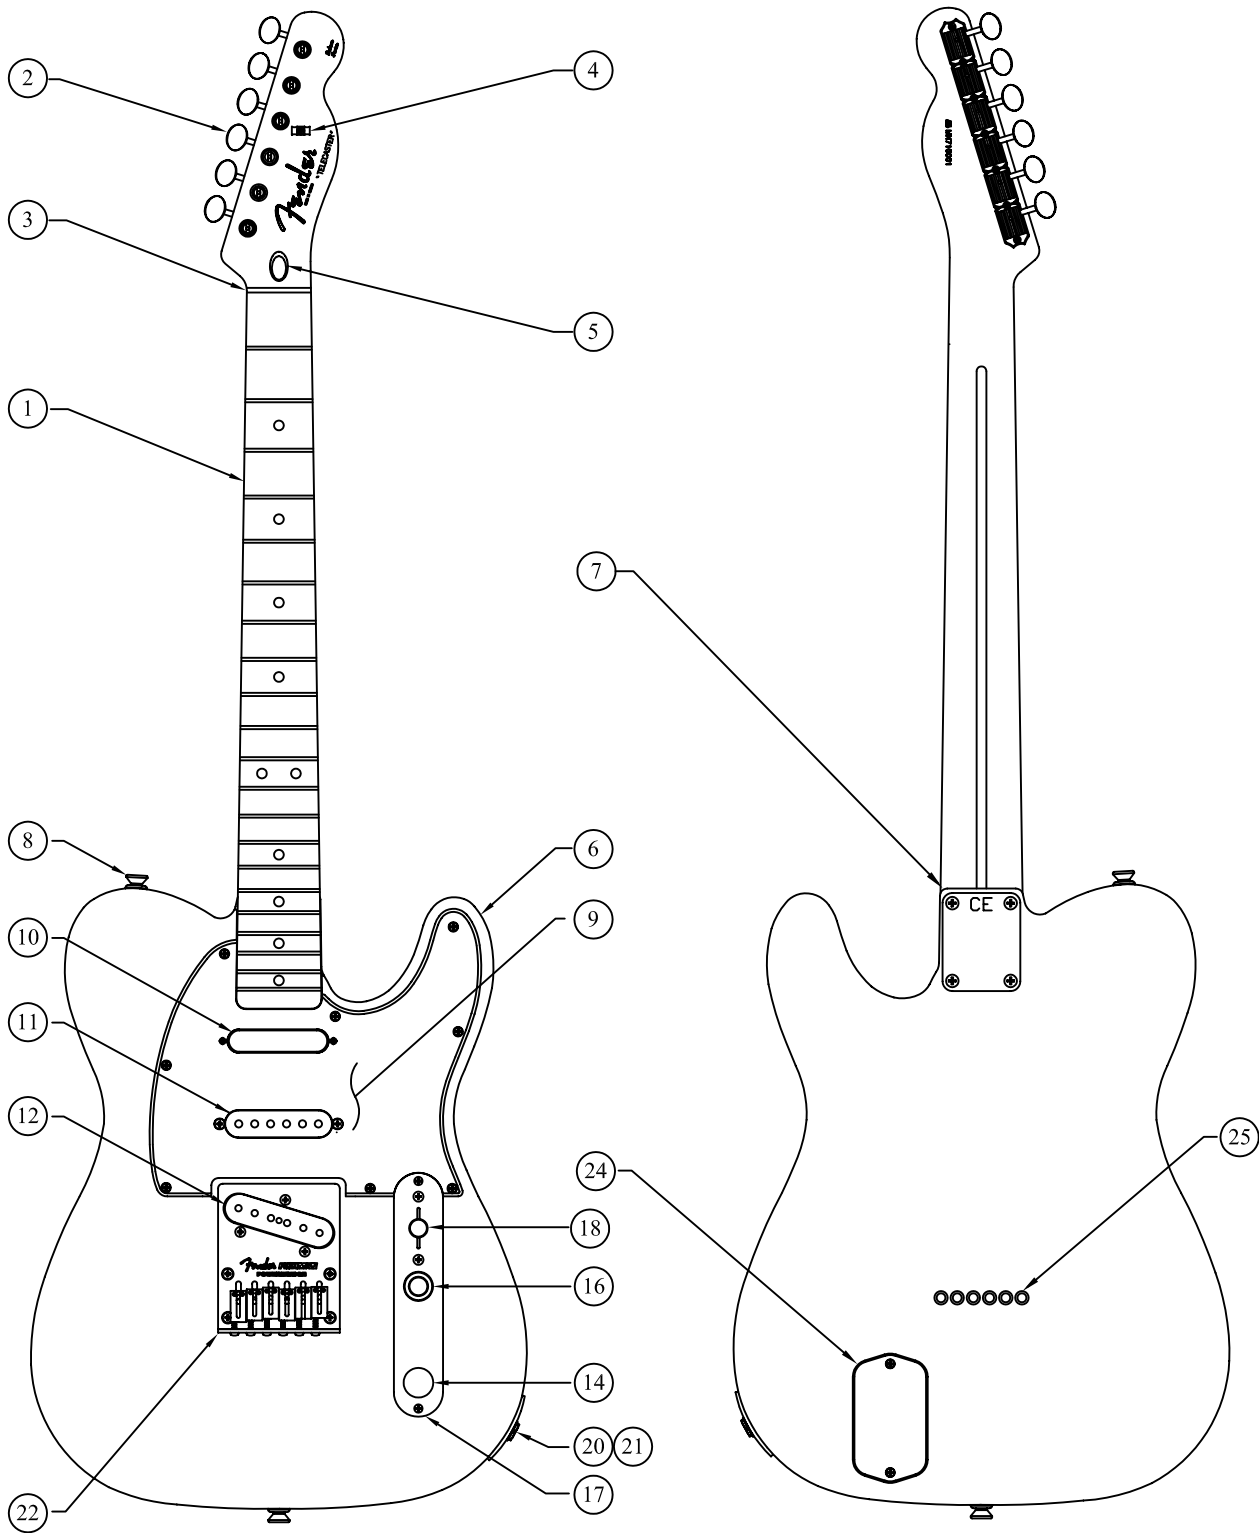

NASHVILLE POWER TELECASTER<sup>®</sup>, 013-5000/5002, RW

*Fender*<sup>®</sup>

CONTROL ASSEMBLY

BRIDGE ASSEMBLY

ACOUSTIC PICKUP FOR EACH BRIDGE SECTION (6)

BRIDGE SECTION  
N.T.S.

SEE DETAIL "A"

23

OUTPUT JACK  
TERMINAL DETAIL  
BOTTOM VIEW : N.T.S.

FISHMAN PREAMP POWERCHIP (WIRING DETAIL)

TOP VIEW

SCALE: N.T.S.

BOTTOM VIEW

SCALE: N.T.S.

## BODY CHART

Part #	Color
0056049503	2-Color Sunburst
0056050506	Black
0065236567	Honey Blonde