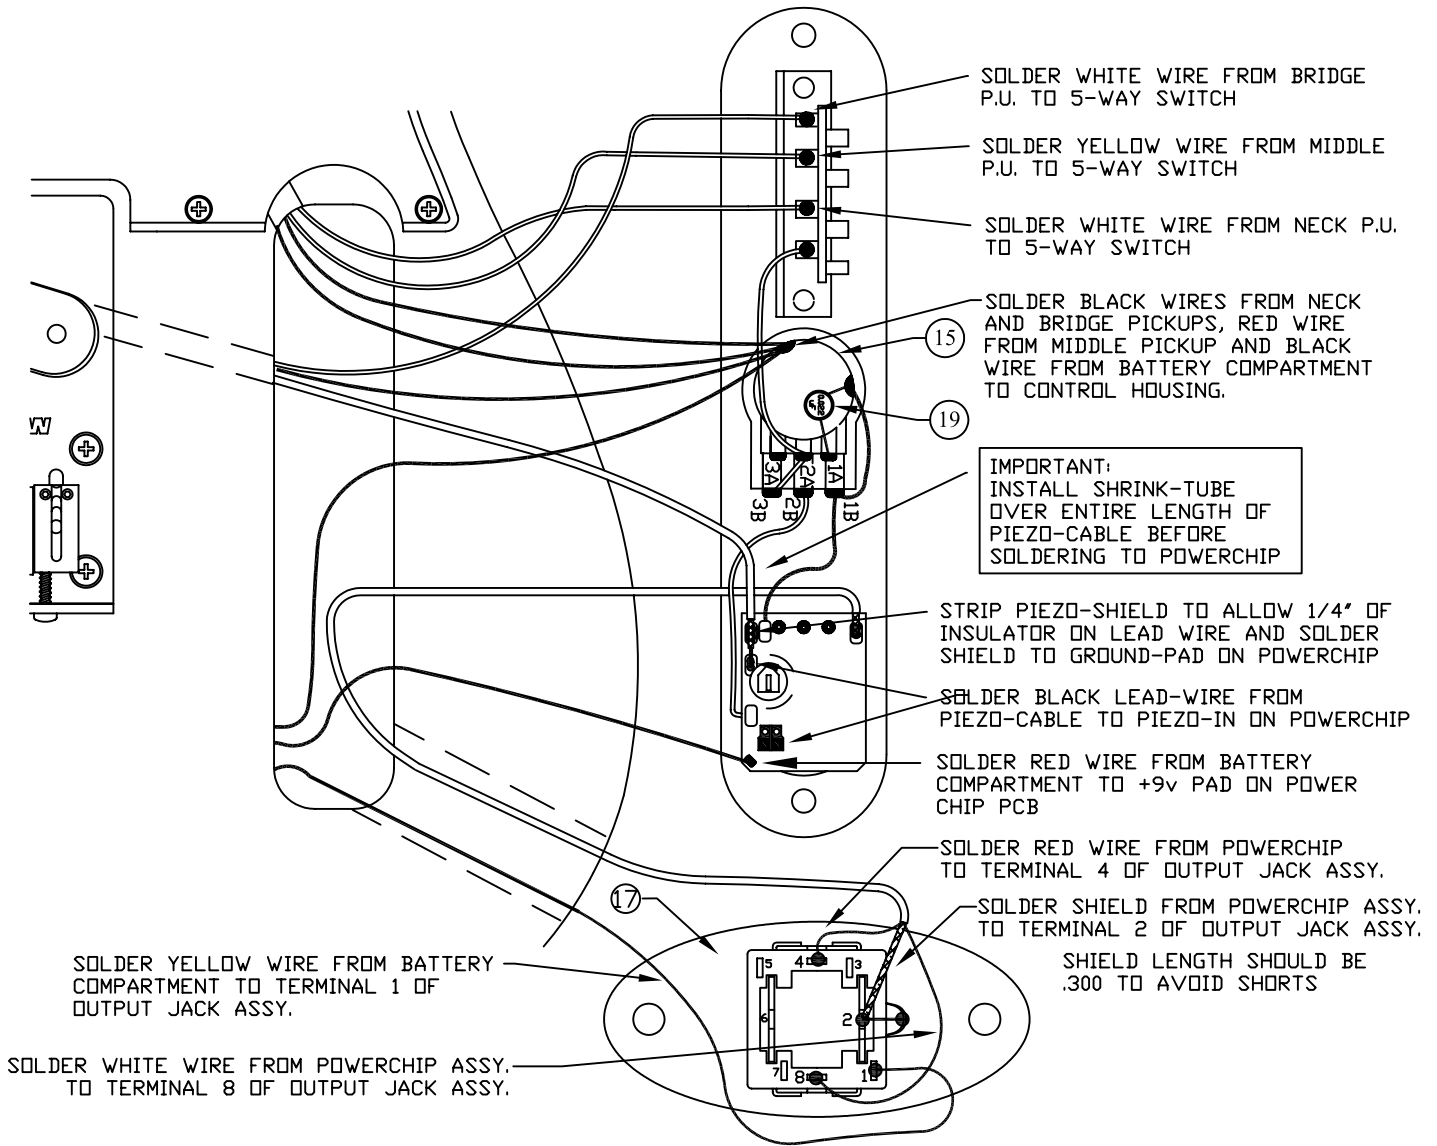

NASHVILLE POWER TELECASTER<sup>®</sup>, 013-5000/5002, RW

*Fender*<sup>®</sup>

CONTROL ASSEMBLY

BRIDGE ASSEMBLY

ACOUSTIC PICKUP FOR EACH BRIDGE SECTION (6)

BRIDGE SECTION  
N.T.S.

SEE DETAIL "A"

23

OUTPUT JACK  
TERMINAL DETAIL  
BOTTOM VIEW : N.T.S.

FISHMAN PREAMP POWERCHIP (WIRING DETAIL)

TOP VIEW

SCALE: N.T.S.

BOTTOM VIEW

SCALE: N.T.S.

## BODY CHART

Part #	Color
0056049503	2-Color Sunburst
0056050506	Black
0065236567	Honey Blonde