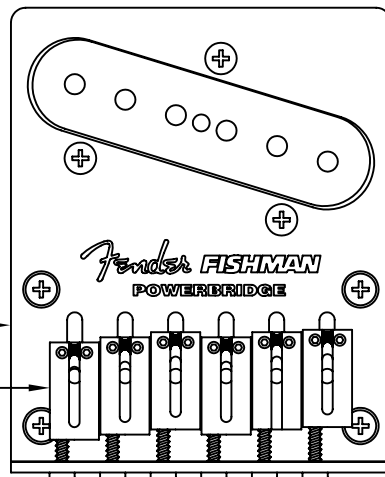

NASHVILLE POWER TELECASTER<sup>®</sup>, 013-5000/5002, RW

*Fender*<sup>®</sup>

CONTROL ASSEMBLY

BRIDGE ASSEMBLY

ACOUSTIC PICKUP FOR EACH BRIDGE SECTION (6)

BRIDGE SECTION  
N.T.S.

SEE DETAIL "A"

23

OUTPUT JACK  
TERMINAL DETAIL  
BOTTOM VIEW : N.T.S.

FISHMAN PREAMP POWERCHIP (WIRING DETAIL)

TOP VIEW

SCALE: N.T.S.

BOTTOM VIEW

SCALE: N.T.S.

## BODY CHART

Part #	Color
0056049503	2-Color Sunburst
0056050506	Black
0065236567	Honey Blonde