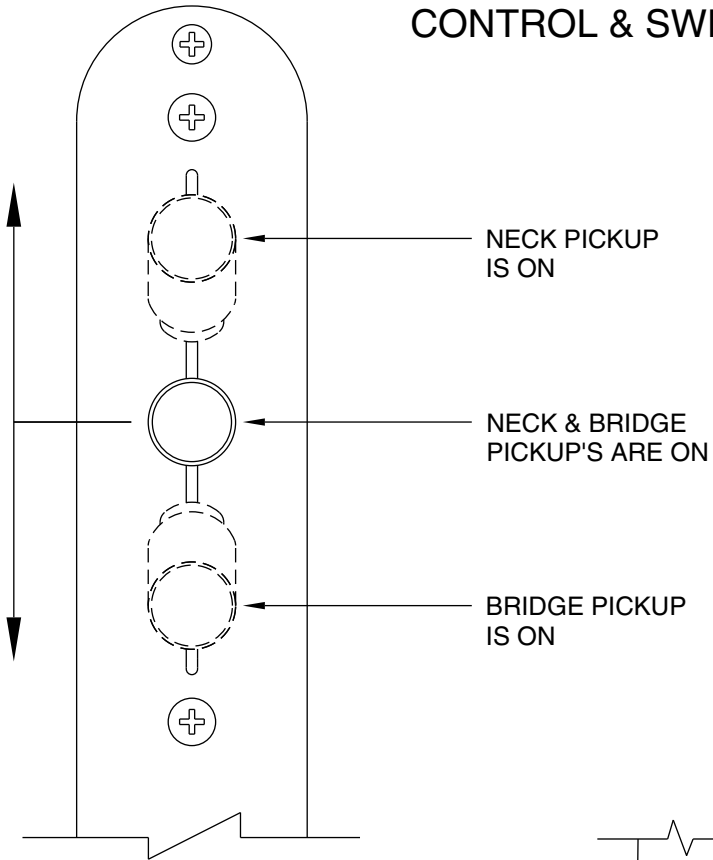

STANDARD TELECASTER 0135102

STANDARD TELECASTER 0135102

CONTROL ASSEMBLY

BRIDGE

STANDARD TELECASTER 0135102

REF.#	P/N	DESCRIPTION
1	0037431000	Neck, Tele., Mex M/N
2	0037429000	Tuning Key, (1) Set
	0053106000	Washer Key Ping
	0053107000	Bushing
3	0083675000	Bone Nut
4	0010389000	String Retainer
	0011357000	Mounting Screw
5	0038454000	Truss Rod Adjustment Nut
	0038467000	Truss Rod Adjusting Wrench
6	0053153xxx	Body, Std. Tele, Mex, Paint
	0053154xxx	Body, Std. Tele, Mex, Sunburst
7	0033024000	Neck Mounting Plate
	0015636000	Mounting Screw
8	0012344000	Strap Button
	0020491000	Felt Washer, White
	0015610000	Mounting Screw
9	0028178002	Pickguard, Std. Tele, White/Black/White
	0015578000	Mounting Screw
10	0041620000	Pickup, Neck
	0021409000	Mounting Screw
	0036878000	Tubing, Latex Cut
11	0029044000	Pickup, Bridge
	0048631000	Mounting Screw
	0036878000	Tubing, Latex Cut
12	0019064000	Control, 250k (2)
	0016352000	Mounting Hex Nut
	0016436000	Washer, Lock Intl.
13	0013359000	Knob, Knurled Chrome (2)
	0028897001	Screw Set (2)
14	0040778000	Plate, Control
	0015578000	Mounting Screw
15	0053290000	Switch, Lever 3-Position
	0018359000	Knob, Black
	0021413000	Mounting Screw
16	0015552000	Capacitor, .05uF
17	0047329000	Output Jack
18	0021452000	Ferrule, Jack
	0010355060	Retainer Jack, Ferrule
19	0021429000	String Retainer, Ferrule
20	0053356000	Bridge Assy, Std. Tele.
	0016188000	Mounting Screw
21	0053354000	Bridge Plate, Std. Tele.
	0016188000	Mounting Screw

Body Part Number	
0053154532	BrownSunburst
0053153506	Black
0053153573	Midnight Blue
0053153575	Midnight Wine
0053153580	Artic White

STANDARD TELECASTER 0135102

CONTROL & SWITCH FUNCTION

3 WAY SWITCH POSITION			
			← 3 WAY SWITCH POSITION
			← NECK PICKUP
			← BRIDGE PICKUP
	PICKUP IS ON		PICKUP IS OFF