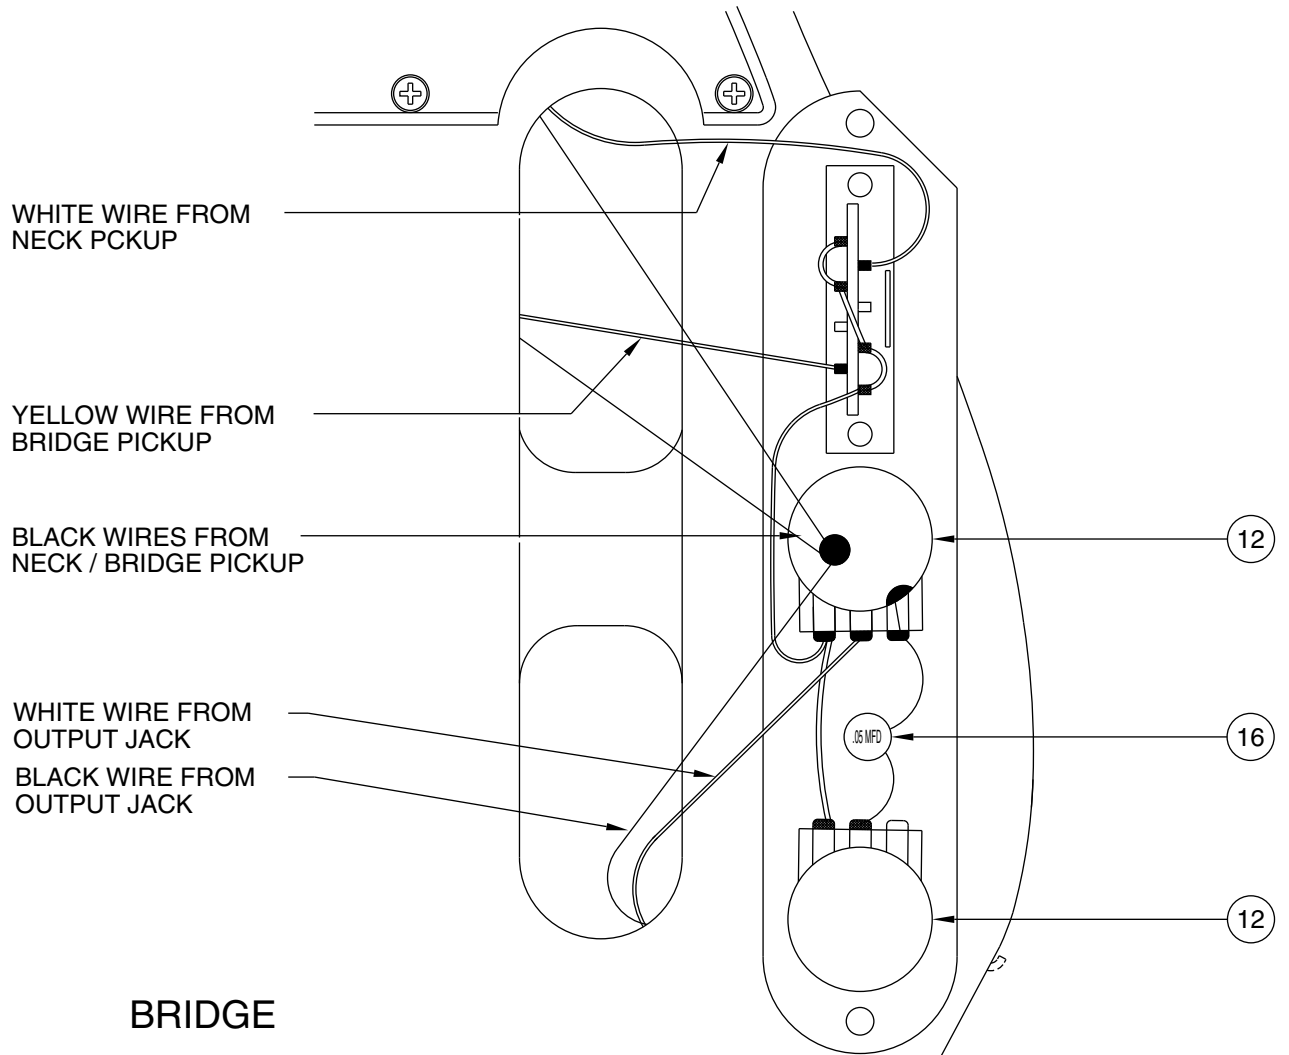

STANDARD TELECASTER 0135102

STANDARD TELECASTER 0135102

CONTROL ASSEMBLY

BRIDGE

STANDARD TELECASTER 0135102

REF.#	P/N	DESCRIPTION
1	0037431000	Neck, Tele., Mex M/N
2	0037429000	Tuning Key, (1) Set
	0053106000	Washer Key Ping
	0053107000	Bushing
3	0083675000	Bone Nut
4	0010389000	String Retainer
	0011357000	Mounting Screw
5	0038454000	Truss Rod Adjustment Nut
	0038467000	Truss Rod Adjusting Wrench
6	0053153xxx	Body, Std. Tele, Mex, Paint
	0053154xxx	Body, Std. Tele, Mex, Sunburst
7	0033024000	Neck Mounting Plate
	0015636000	Mounting Screw
8	0012344000	Strap Button
	0020491000	Felt Washer, White
	0015610000	Mounting Screw
9	0028178002	Pickguard, Std. Tele, White/Black/White
	0015578000	Mounting Screw
10	0041620000	Pickup, Neck
	0021409000	Mounting Screw
	0036878000	Tubing, Latex Cut
11	0029044000	Pickup, Bridge
	0048631000	Mounting Screw
	0036878000	Tubing, Latex Cut
12	0019064000	Control, 250k (2)
	0016352000	Mounting Hex Nut
	0016436000	Washer, Lock Intl.
13	0013359000	Knob, Knurled Chrome (2)
	0028897001	Screw Set (2)
14	0040778000	Plate, Control
	0015578000	Mounting Screw
15	0053290000	Switch, Lever 3-Position
	0018359000	Knob, Black
	0021413000	Mounting Screw
16	0015552000	Capacitor, .05uF
17	0047329000	Output Jack
18	0021452000	Ferrule, Jack
	0010355060	Retainer Jack, Ferrule
19	0021429000	String Retainer, Ferrule
20	0053356000	Bridge Assy, Std. Tele.
	0016188000	Mounting Screw
21	0053354000	Bridge Plate, Std. Tele.
	0016188000	Mounting Screw

Body Part Number	
0053154532	BrownSunburst
0053153506	Black
0053153573	Midnight Blue
0053153575	Midnight Wine
0053153580	Artic White

STANDARD TELECASTER 0135102

CONTROL & SWITCH FUNCTION

3 WAY SWITCH POSITION			
			← 3 WAY SWITCH POSITION
			← NECK PICKUP
			← BRIDGE PICKUP
	PICKUP IS ON		PICKUP IS OFF