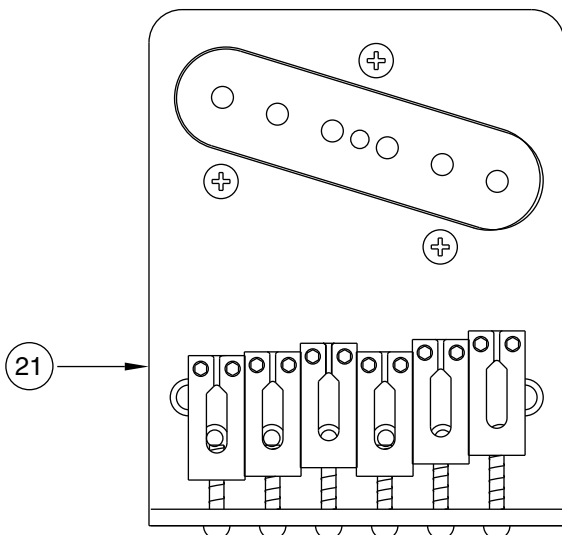

STANDARD TELECASTER 0135102

STANDARD TELECASTER 0135102

CONTROL ASSEMBLY

BRIDGE

STANDARD TELECASTER 0135102

REF.#	P/N	DESCRIPTION
1	0037431000	Neck, Tele., Mex M/N
2	0037429000	Tuning Key, (1) Set
	0053106000	Washer Key Ping
	0053107000	Bushing
3	0083675000	Bone Nut
4	0010389000	String Retainer
	0011357000	Mounting Screw
5	0038454000	Truss Rod Adjustment Nut
	0038467000	Truss Rod Adjusting Wrench
6	0053153xxx	Body, Std. Tele, Mex, Paint
	0053154xxx	Body, Std. Tele, Mex, Sunburst
7	0033024000	Neck Mounting Plate
	0015636000	Mounting Screw
8	0012344000	Strap Button
	0020491000	Felt Washer, White
	0015610000	Mounting Screw
9	0028178002	Pickguard, Std. Tele, White/Black/White
	0015578000	Mounting Screw
10	0041620000	Pickup, Neck
	0021409000	Mounting Screw
	0036878000	Tubing, Latex Cut
11	0029044000	Pickup, Bridge
	0048631000	Mounting Screw
	0036878000	Tubing, Latex Cut
12	0019064000	Control, 250k (2)
	0016352000	Mounting Hex Nut
	0016436000	Washer, Lock Intl.
13	0013359000	Knob, Knurled Chrome (2)
	0028897001	Screw Set (2)
14	0040778000	Plate, Control
	0015578000	Mounting Screw
15	0053290000	Switch, Lever 3-Position
	0018359000	Knob, Black
	0021413000	Mounting Screw
16	0015552000	Capacitor, .05uF
17	0047329000	Output Jack
18	0021452000	Ferrule, Jack
	0010355060	Retainer Jack, Ferrule
19	0021429000	String Retainer, Ferrule
20	0053356000	Bridge Assy, Std. Tele.
	0016188000	Mounting Screw
21	0053354000	Bridge Plate, Std. Tele.
	0016188000	Mounting Screw

Body Part Number	
0053154532	BrownSunburst
0053153506	Black
0053153573	Midnight Blue
0053153575	Midnight Wine
0053153580	Artic White

STANDARD TELECASTER 0135102

CONTROL & SWITCH FUNCTION

3 WAY SWITCH POSITION			
			← 3 WAY SWITCH POSITION
			← NECK PICKUP
			← BRIDGE PICKUP
	PICKUP IS ON		PICKUP IS OFF