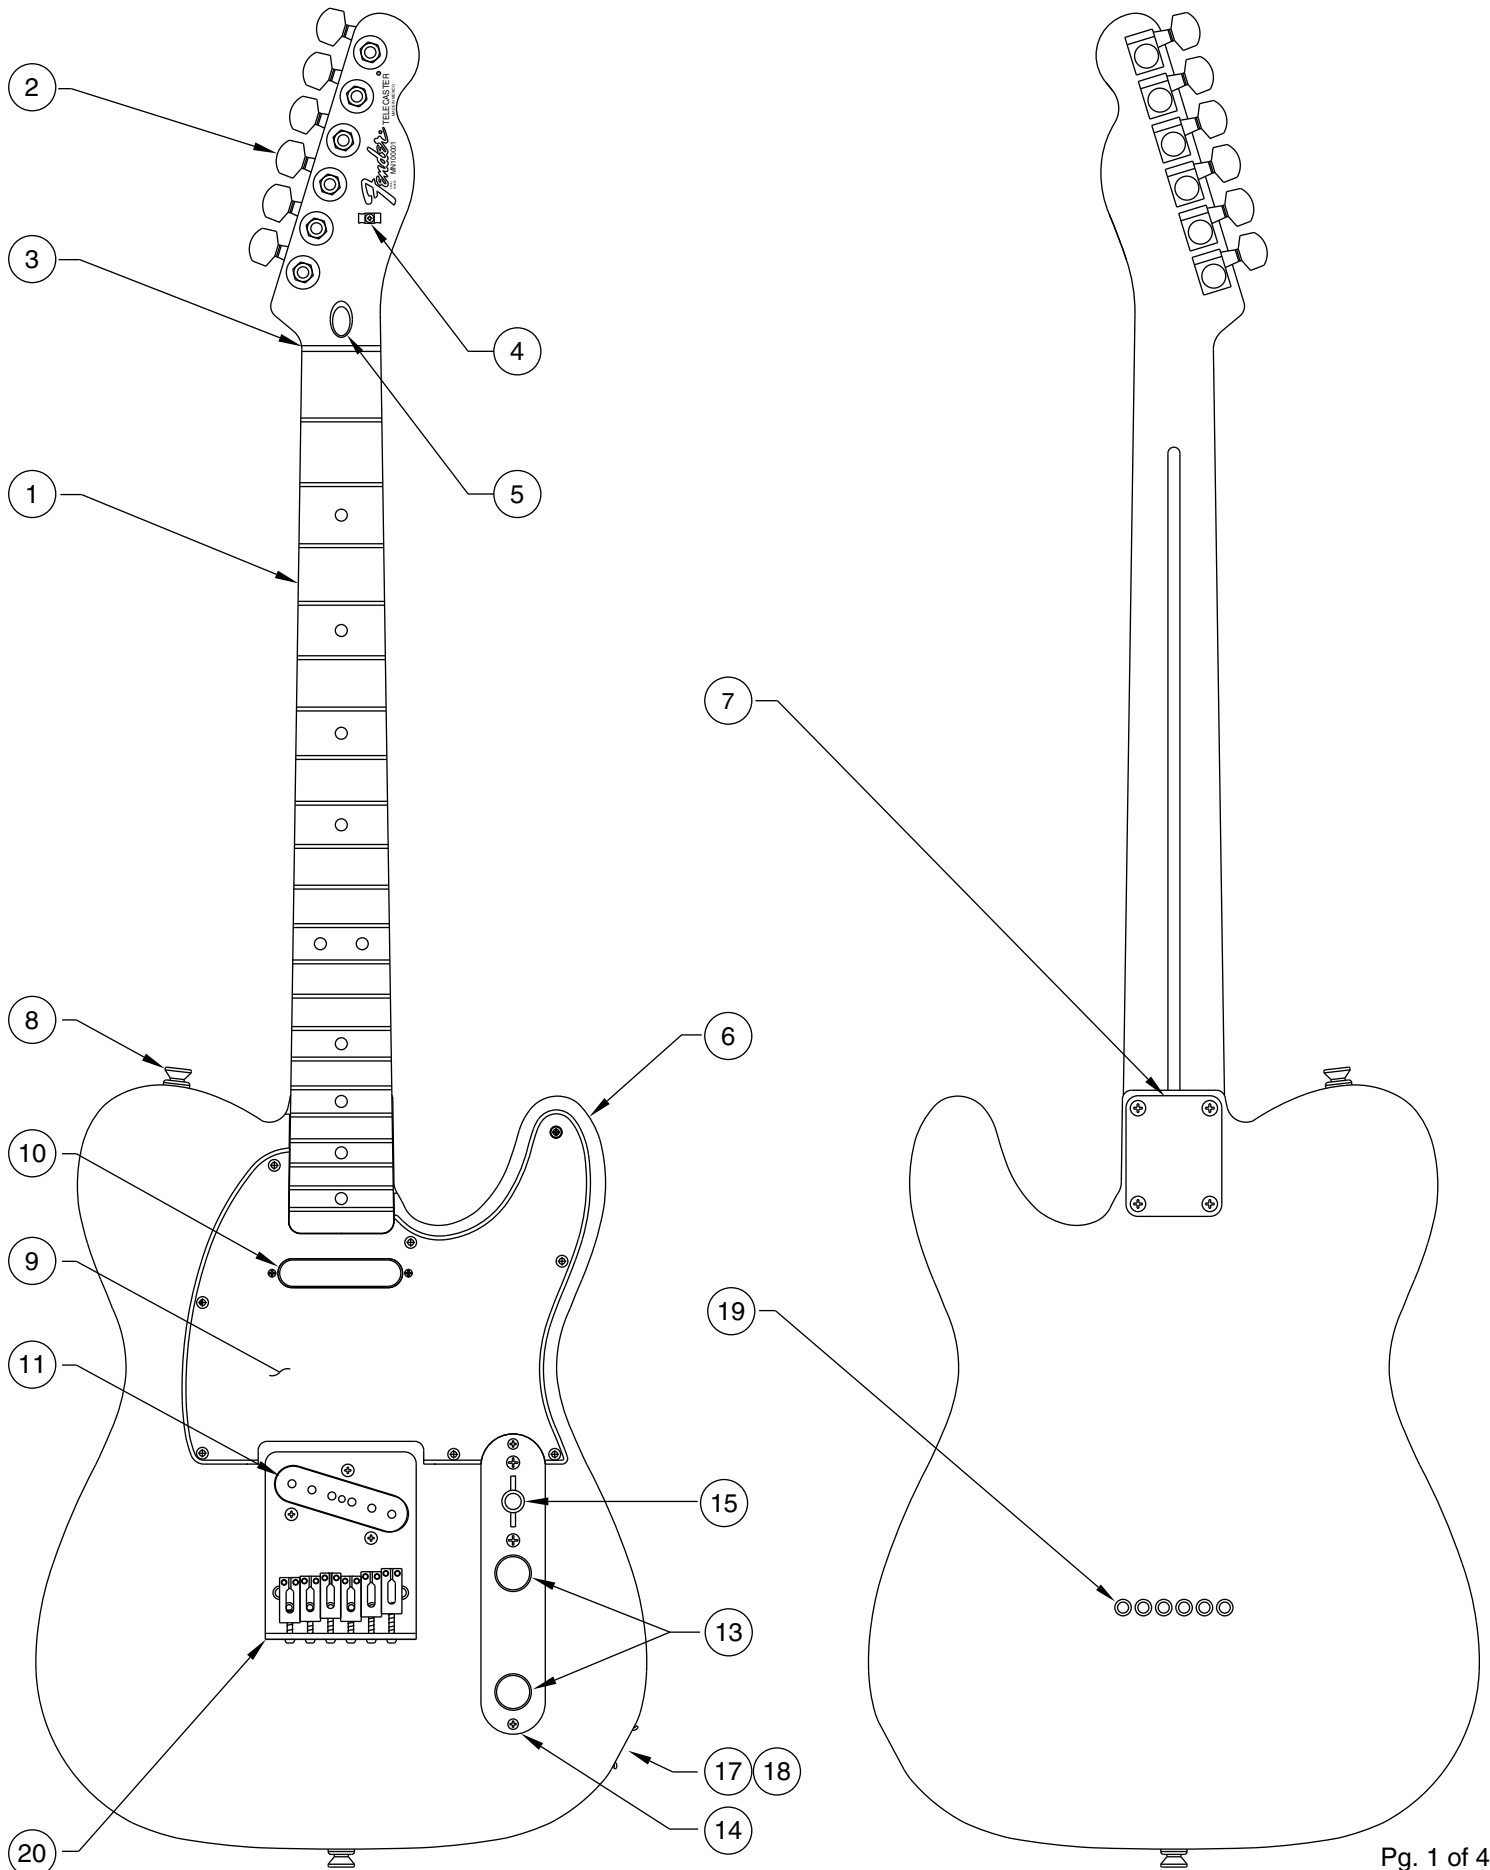

STANDARD TELECASTER 0135102

STANDARD TELECASTER 0135102

CONTROL ASSEMBLY

BRIDGE

STANDARD TELECASTER 0135102

REF.#	P/N	DESCRIPTION
1	0037431000	Neck, Tele., Mex M/N
2	0037429000	Tuning Key, (1) Set
	0053106000	Washer Key Ping
	0053107000	Bushing
3	0083675000	Bone Nut
4	0010389000	String Retainer
	0011357000	Mounting Screw
5	0038454000	Truss Rod Adjustment Nut
	0038467000	Truss Rod Adjusting Wrench
6	0053153xxx	Body, Std. Tele, Mex, Paint
	0053154xxx	Body, Std. Tele, Mex, Sunburst
7	0033024000	Neck Mounting Plate
	0015636000	Mounting Screw
8	0012344000	Strap Button
	0020491000	Felt Washer, White
	0015610000	Mounting Screw
9	0028178002	Pickguard, Std. Tele, White/Black/White
	0015578000	Mounting Screw
10	0041620000	Pickup, Neck
	0021409000	Mounting Screw
	0036878000	Tubing, Latex Cut
11	0029044000	Pickup, Bridge
	0048631000	Mounting Screw
	0036878000	Tubing, Latex Cut
12	0019064000	Control, 250k (2)
	0016352000	Mounting Hex Nut
	0016436000	Washer, Lock Intl.
13	0013359000	Knob, Knurled Chrome (2)
	0028897001	Screw Set (2)
14	0040778000	Plate, Control
	0015578000	Mounting Screw
15	0053290000	Switch, Lever 3-Position
	0018359000	Knob, Black
	0021413000	Mounting Screw
16	0015552000	Capacitor, .05uF
17	0047329000	Output Jack
18	0021452000	Ferrule, Jack
	0010355060	Retainer Jack, Ferrule
19	0021429000	String Retainer, Ferrule
20	0053356000	Bridge Assy, Std. Tele.
	0016188000	Mounting Screw
21	0053354000	Bridge Plate, Std. Tele.
	0016188000	Mounting Screw

Body Part Number	
0053154532	BrownSunburst
0053153506	Black
0053153573	Midnight Blue
0053153575	Midnight Wine
0053153580	Artic White

STANDARD TELECASTER 0135102

CONTROL & SWITCH FUNCTION

3 WAY SWITCH POSITION			
			← 3 WAY SWITCH POSITION
			← NECK PICKUP
			← BRIDGE PICKUP
	PICKUP IS ON		PICKUP IS OFF