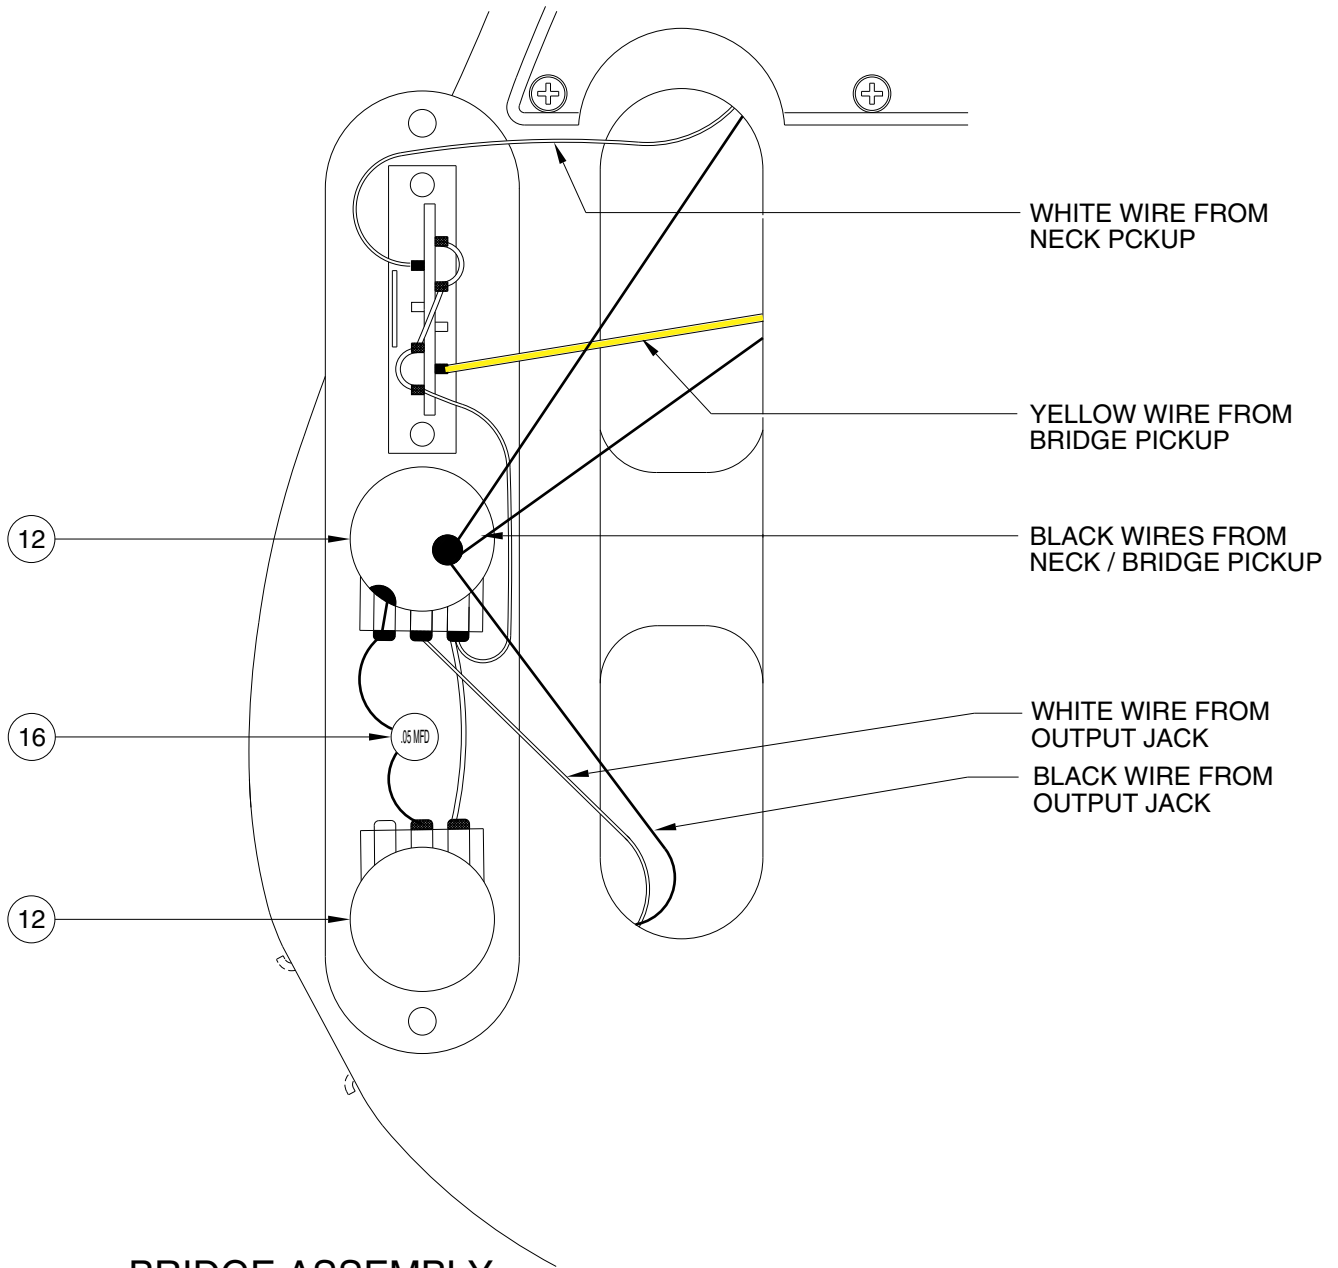

STANDARD TELECASTER / LEFT HAND / 0135122

CONTROL ASSEMBLY

BRIDGE ASSEMBLY

STANDARD TELECASTER E / LEFT HAND / 0135122

REF.#	P/N	DESCRIPTION
1	0058189000	Neck, Mexico, Telecaster, M/N
2	0022151000	Tuning Key, (1) Set, W/Bushing
3	0083675000	Bone Nut
4	0010389000	String Retainer
	0011357000	Mounting Screw
5	0038454000	Truss Rod Adjustment Nut
	0038467000	Truss Rod Adjusting Wrench
6	0058176xxx	Body, Mexico, Telecaster, Solid Paint
	0058175xxx	Body, Mexico, Telecaster, Sunburst
7	0033024000	Neck Mounting Plate
	0015636000	Mounting Screw
8	0012344000	Strap Button
	0015610000	Mounting Screw
	0020491000	Felt Washer, White
9	0028190000	Pickguard, Am. Std. Tele., White/Black/White
	0015578000	Mounting Screw
10	0041620000	Pickup, Neck, Mexico, Telecaster
	0021409000	Mounting Screw
	0036878000	Tubing, Latex Cut
11	0029044000	Pickup, Bridge, Mexico, Tele
	0048631000	Mounting Screw
	0036878000	Tubing, Latex Cut
12	0019064000	Control, 250K, Audio, (2)
	0016352000	Mounting Hex Nut
	0016436000	Lock Washer, Intl
13	0013359000	Knob, Knurled Chrome (2)
	0028897001	Screw Set
14	0040778060	Control Plate
	0015578000	Mounting Screw
15	0053290000	Switch, Lever 3-Position
	0021413000	Mounting Screw
	0018359000	Knob, Black
16	0015552000	Capacitor, .05uf
17	0047329000	Output Jack
	0016352000	Mounting Hex Nut
	0016436000	Lock Washer, Intl
18	0021452000	Jack Ferrule
19	0058190000	Bridge Assembly
	0016188000	Mounting Screw
20	0058186000	Bridge Plate, without bridge pickup
21		Bridge Section, (6)
22		Intonation Screw
		Intonation Spring
		Intonation Screw, 1- 4
		Intonation Spring, 1- 4
23		Height Adjustment Screw, 1&6
		Height Adjustment Screw, 2-5
	0050919000	Adjusting Wrench, Saddle Height
24	0021429000	Ferrule, String Retainer