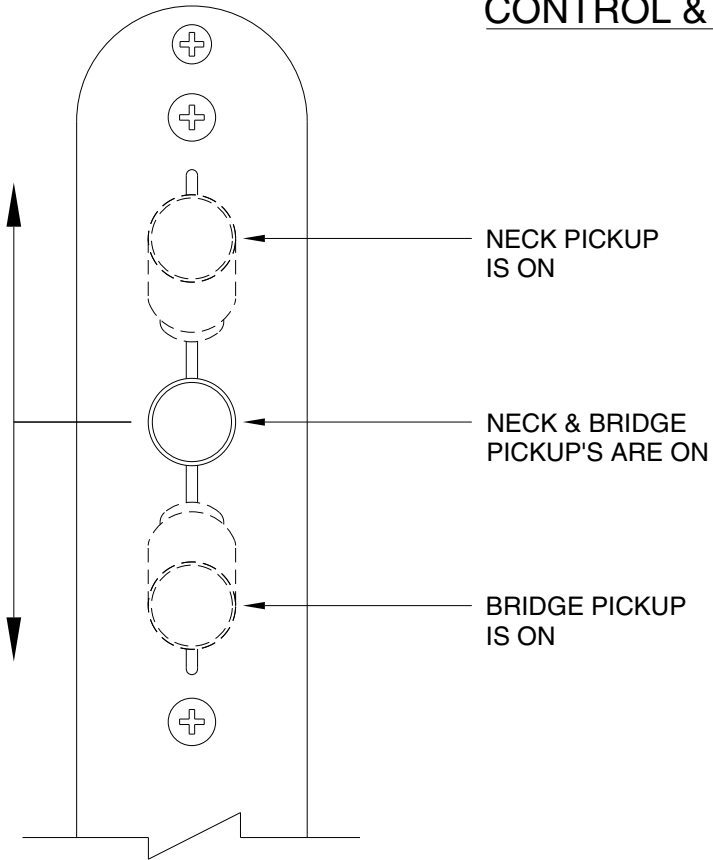

CONTROL & SWITCH FUNCTION