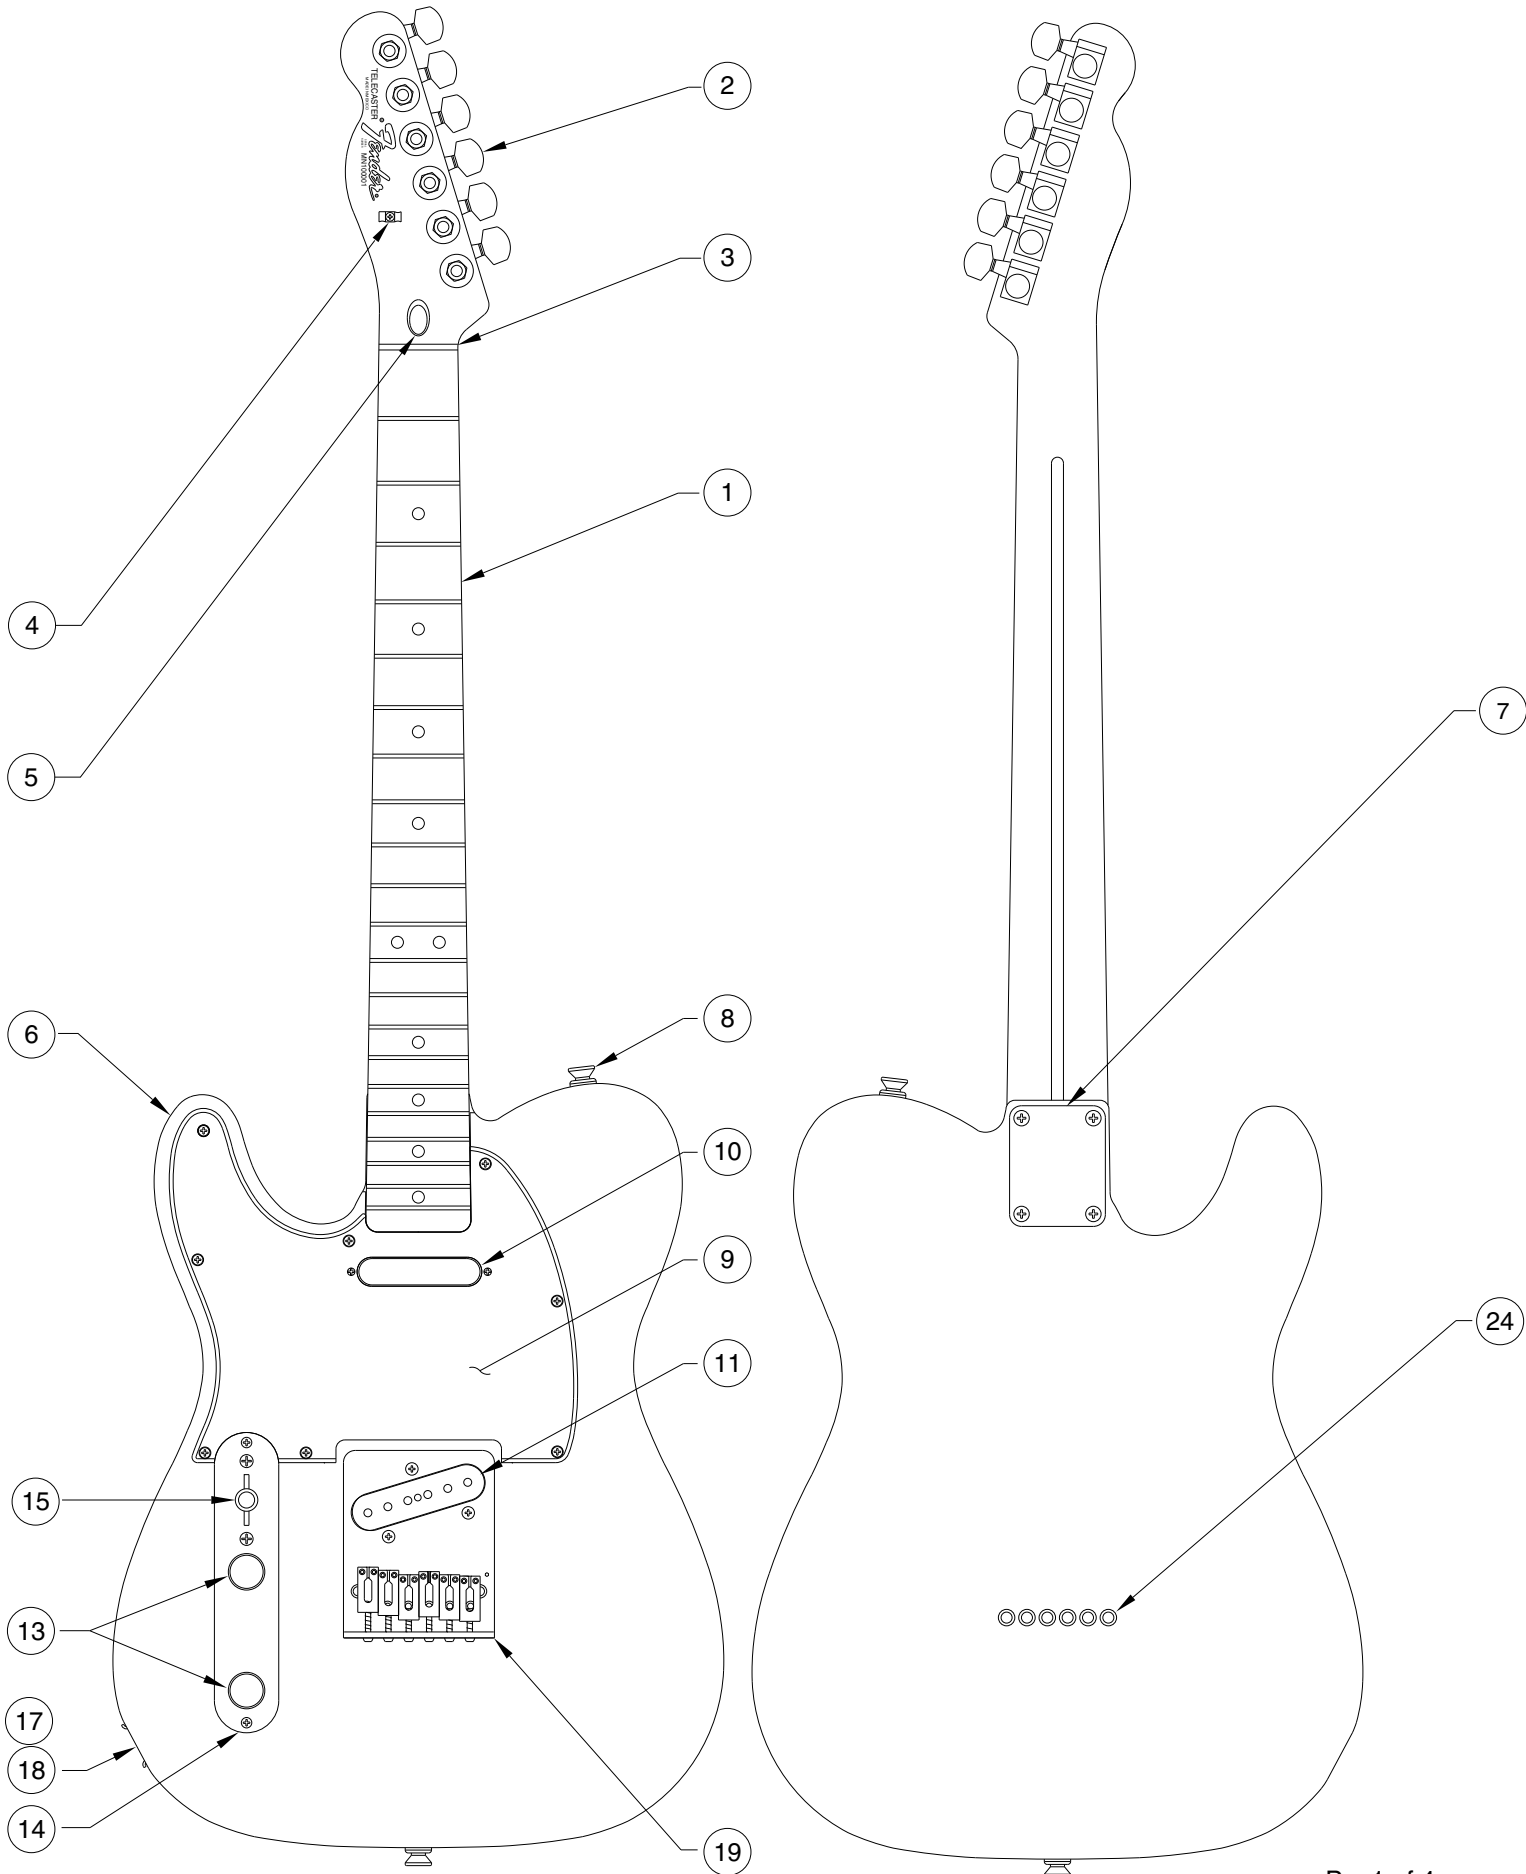

STANDARD TELECASTER / LEFT HAND / 0135122