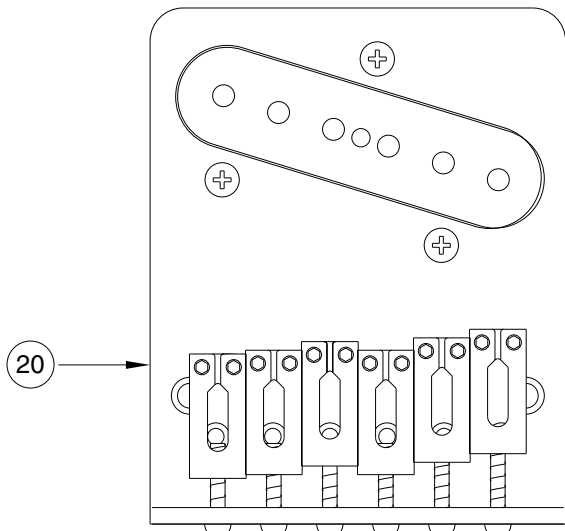

STANDARD TELECASTER / LEFT HAND / 0135122

CONTROL ASSEMBLY

BRIDGE ASSEMBLY

STANDARD TELECASTER E / LEFT HAND / 0135122

REF.#	P/N	DESCRIPTION
1	0058189000	Neck, Mexico, Telecaster, M/N
2	0022151000	Tuning Key, (1) Set, W/Bushing
3	0083675000	Bone Nut
4	0010389000	String Retainer
	0011357000	Mounting Screw
5	0038454000	Truss Rod Adjustment Nut
	0038467000	Truss Rod Adjusting Wrench
6	0058176xxx	Body, Mexico, Telecaster, Solid Paint
	0058175xxx	Body, Mexico, Telecaster, Sunburst
7	0033024000	Neck Mounting Plate
	0015636000	Mounting Screw
8	0012344000	Strap Button
	0015610000	Mounting Screw
	0020491000	Felt Washer, White
9	0028190000	Pickguard, Am. Std. Tele., White/Black/White
	0015578000	Mounting Screw
10	0041620000	Pickup, Neck, Mexico, Telecaster
	0021409000	Mounting Screw
	0036878000	Tubing, Latex Cut
11	0029044000	Pickup, Bridge, Mexico, Tele
	0048631000	Mounting Screw
	0036878000	Tubing, Latex Cut
12	0019064000	Control, 250K, Audio, (2)
	0016352000	Mounting Hex Nut
	0016436000	Lock Washer, Intl
13	0013359000	Knob, Knurled Chrome (2)
	0028897001	Screw Set
14	0040778060	Control Plate
	0015578000	Mounting Screw
15	0053290000	Switch, Lever 3-Position
	0021413000	Mounting Screw
	0018359000	Knob, Black
16	0015552000	Capacitor, .05uf
17	0047329000	Output Jack
	0016352000	Mounting Hex Nut
	0016436000	Lock Washer, Intl
18	0021452000	Jack Ferrule
19	0058190000	Bridge Assembly
	0016188000	Mounting Screw
20	0058186000	Bridge Plate, without bridge pickup
21		Bridge Section, (6)
22		Intonation Screw
		Intonation Spring
		Intonation Screw, 1- 4
		Intonation Spring, 1- 4
23		Height Adjustment Screw, 1&6
		Height Adjustment Screw, 2-5
	0050919000	Adjusting Wrench, Saddle Height
24	0021429000	Ferrule, String Retainer