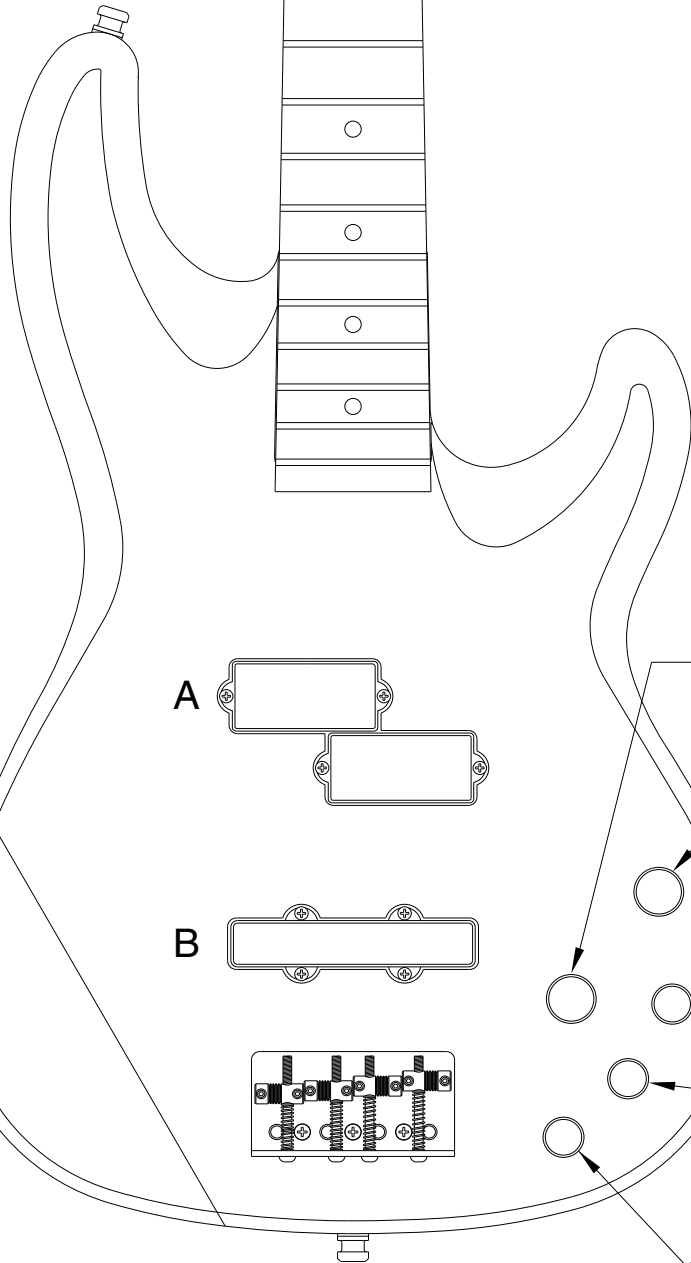

DELUXE ZONE BASS 0135800
CONTROL FUNCTION

DYNAMIC SELECT (PAN)			
			CONTROL FUNCTION
			NECK PICKUP (A)
			BRIDGE PICKUP (B)
	PICKUP IS ON	A	PICKUP (NECK)
	PICKUP IS OFF	B	PICKUP (BRIDGE)

MASTER VOLUME

DYNAMIC SELECT (PAN)

FLAT +18dB
-18dB
TREBLE

FLAT +12dB
-12dB
MID

FLAT +18dB
-18dB
BASS