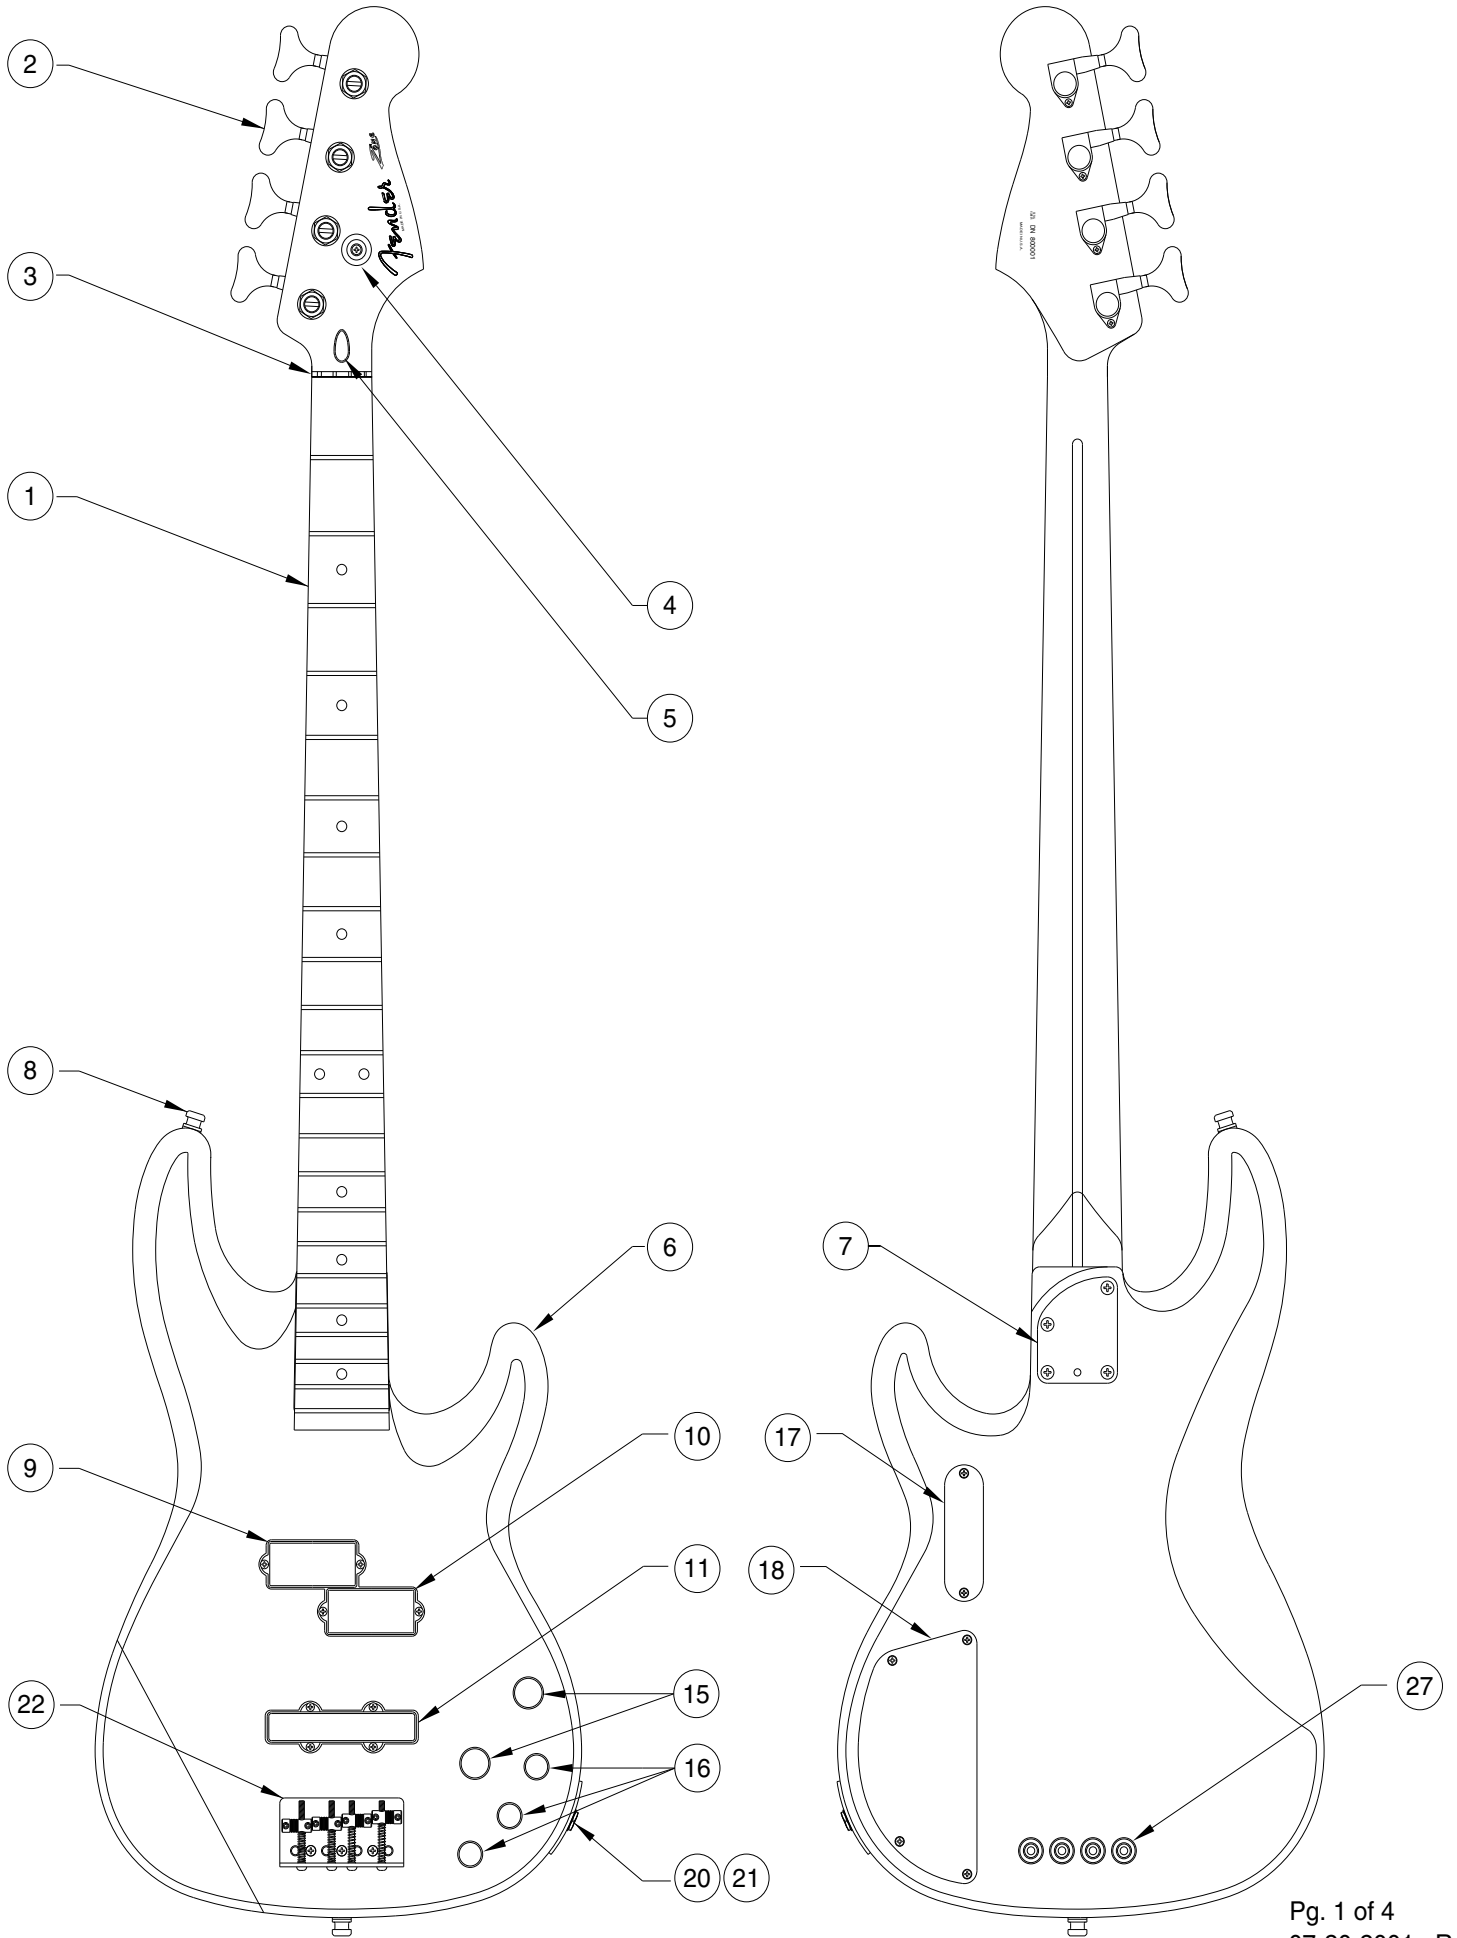

DELUXE ZONE BASS 0135800

PICKGUARD ASSEMBLY

SOLDER AND SHRINK TUBE TOGETHER YELLOW WIRE FROM OUTPUT JACK AND BLACK WIRE FROM BATTERY SNAP

6" YELLOW WIRE

SEE DETAIL "A"

GROUND LUG/LOCK WASHER UNDER PAN POT

SOLDER GROUND WIRES FROM PAN POT, PCB AND NECK PICKUP TO THIS GROUND LUG

SCREW (2) GROUND LUGS INTO SIDE OF CONTROL CAVITY

SOLDER GROUND WIRES FROM JACK, GROUND ASSY, BRIDGE AND BRIDGE PICKUP TO THIS GROUND LUG

14

GROUND LUG LOOP ASSY
Type #3 (3)

14

BATTERY

(NORTH)

(SOUTH)

WHITE WIRE FROM P-BASS PICKUP TO BOTTOM MID LUG OF PAN POT

WHITE WIRE FROM BRIDGE PICKUP TOP MID LUG OF PAN POT

(NORTH)

(SOUTH)

WHITE WIRE FROM 'IN' TERMINAL ON PC BOARD TO TOP #3 LUG ON PAN POT

12

STRIP 3/8" FROM END OF WIRE, GROUND UNDER BRIDGE PLATE

DYNAMIC SELECT (PAN)			
			CONTROL FUNCTION
			NECK PICKUP (A)
			BRIDGE PICKUP (B)
	PICKUP IS ON	A	PICKUP (NECK)
	PICKUP IS OFF	B	PICKUP (BRIDGE)

MASTER VOLUME

DYNAMIC SELECT (PAN)

FLAT +18dB
-18dB
TREBLE