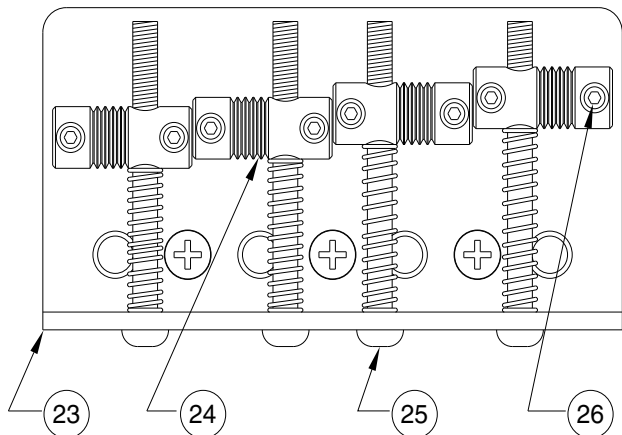

PICKGUARD ASSEMBLY

SOLDER AND SHRINK TUBE TOGETHER YELLOW WIRE FROM OUTPUT JACK AND BLACK WIRE FROM BATTERY SNAP

6" YELLOW WIRE

SEE DETAIL "A"

GROUND LUG/LOCK WASHER UNDER PAN POT

SOLDER GROUND WIRES FROM PAN POT, PCB AND NECK PICKUP TO THIS GROUND LUG

SCREW (2) GROUND LUGS INTO SIDE OF CONTROL CAVITY

SOLDER GROUND WIRES FROM JACK, GROUND ASSY, BRIDGE AND BRIDGE PICKUP TO THIS GROUND LUG

14

GROUND LUG LOOP ASSY
Type #3 (3)

14

BATTERY

(NORTH)

(SOUTH)

WHITE WIRE FROM P-BASS PICKUP TO BOTTOM MID LUG OF PAN POT

WHITE WIRE FROM BRIDGE PICKUP TOP MID LUG OF PAN POT

(NORTH)

(SOUTH)

WHITE WIRE FROM 'IN' TERMINAL ON PC BOARD TO TOP #3 LUG ON PAN POT

12

STRIP 3/8" FROM END OF WIRE, GROUND UNDER BRIDGE PLATE

WIRING

BRIDGE ASSEMBLY

BLACK WIRE TO CAVITY GROUND LUG
BLACK WIRE TO GROUND LUG
1" BLACK JUMPER WIRE
1" WHITE JUMPER WIRE
LOCK WASHER W/GROUND LUG

WHITE WIRE FROM BRIDGE PICKUP
WHITE WIRE TO PC BOARD 'IN' TERMINAL
WHITE WIRE FROM NECK PICKUP

DETAIL 'A'
Alpha, Pan Pot