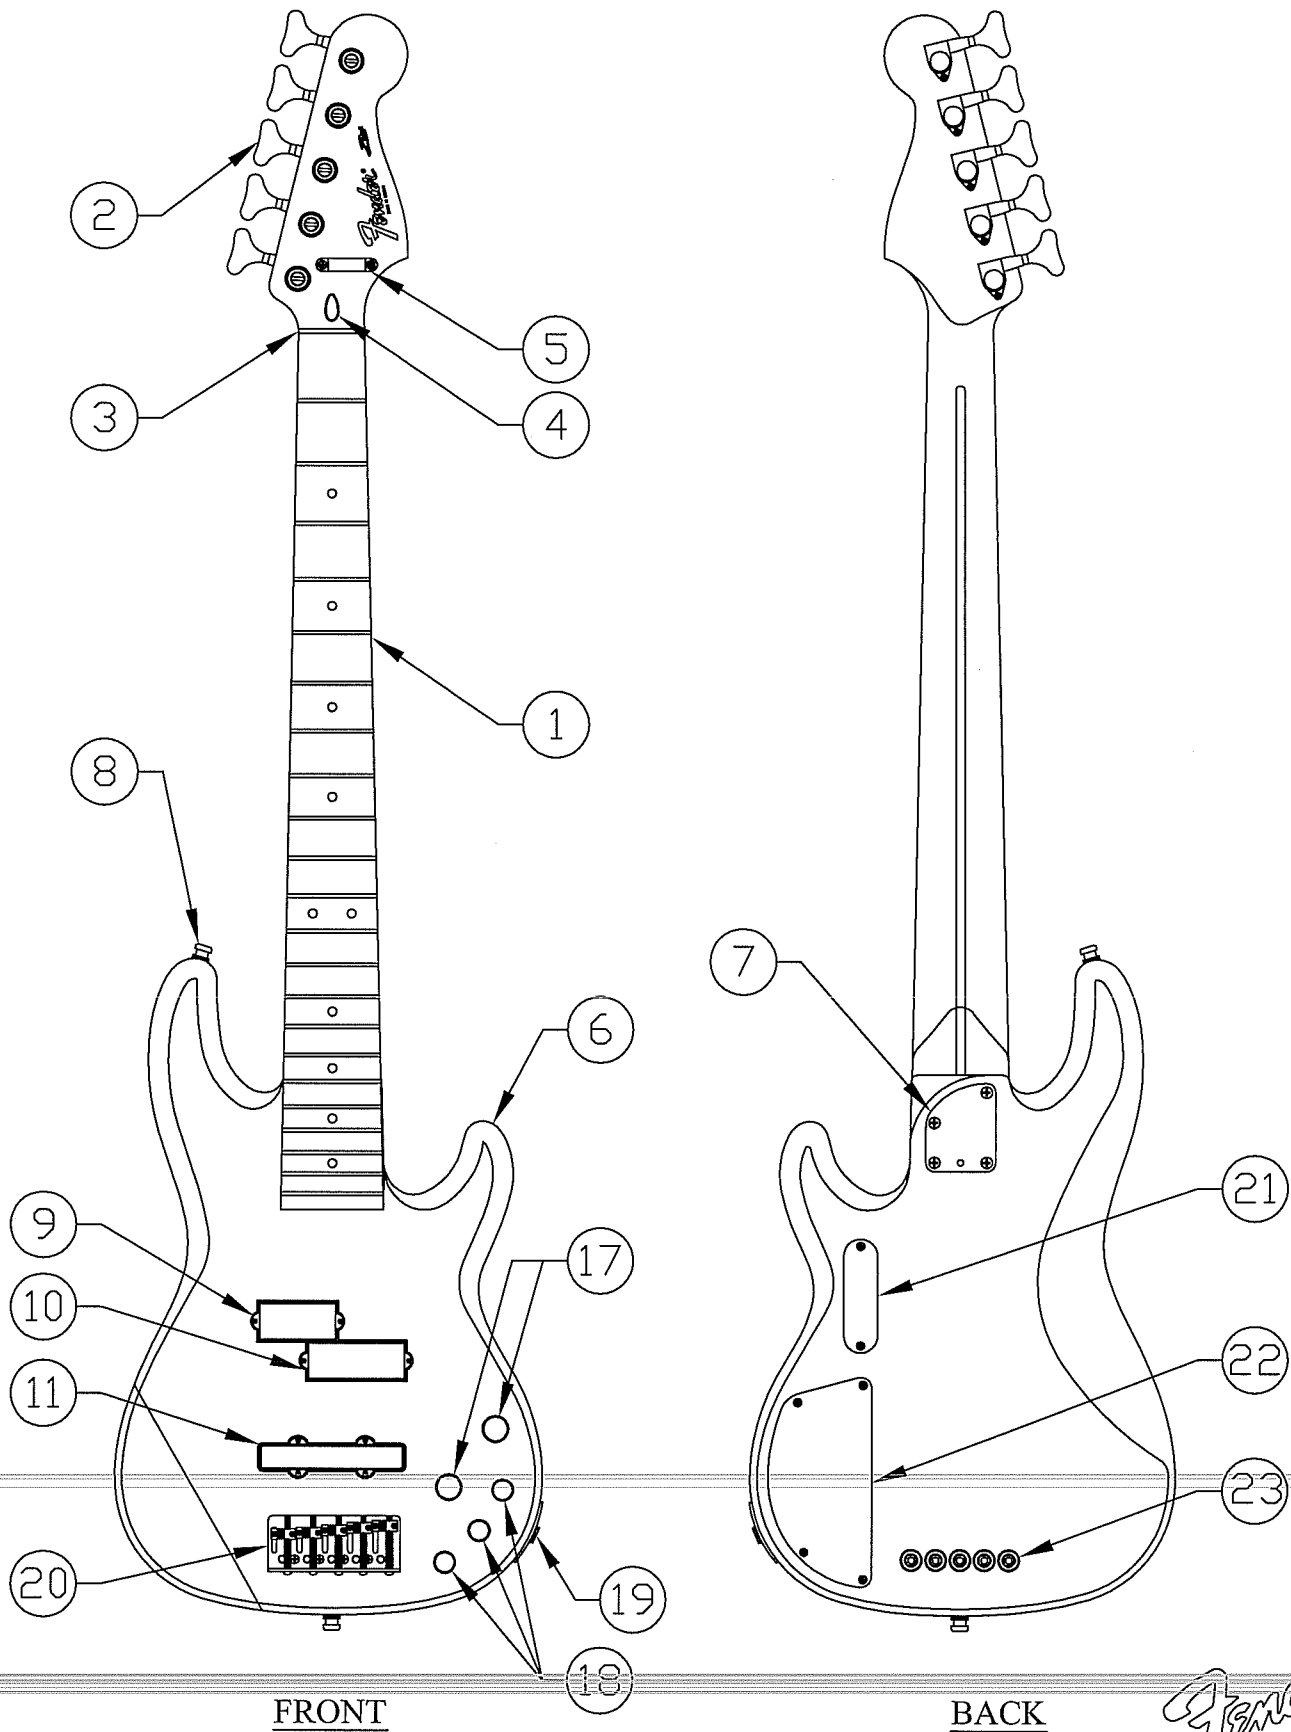

DELUXE ZONE BASS™ V, RW, 013-5900

FRONT

BACK