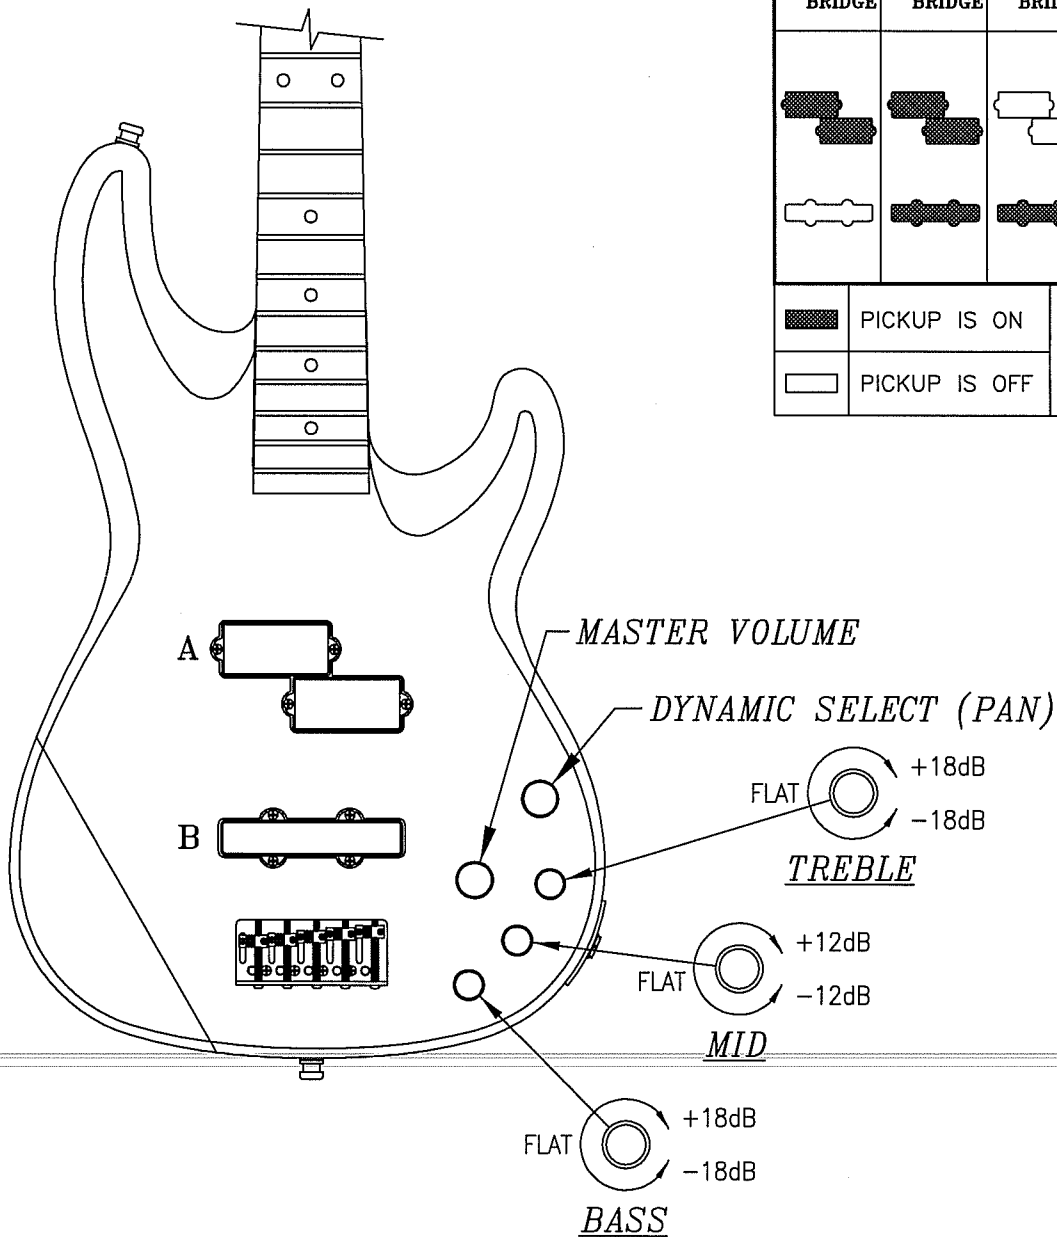

BODY CHART

P/N	Color
0063428506	Black
0063428525	Chrome Red
0063428543	Pewter
0063428547	Sienna Sunburst

SWITCH & CONTROL FUNCTION

DYNAMIC SELECT (PAN)			
NECK  BRIDGE	NECK  BRIDGE	NECK  BRIDGE	
			← NECK PICKUP (A)
			← BRIDGE PICKUP (B)
	PICKUP IS ON	A	PICKUP (NECK)
	PICKUP IS OFF	B	PICKUP (BRIDGE)