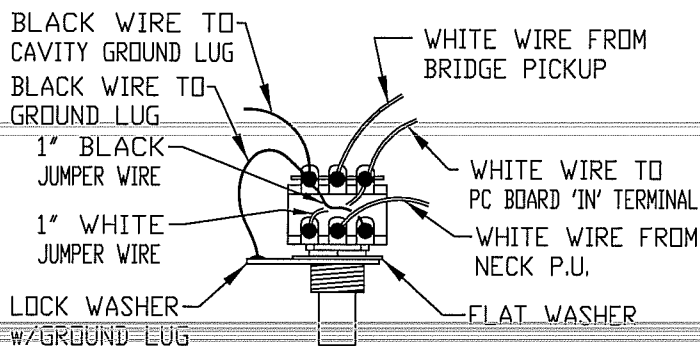

DELUXE ZONE BASS™ V, RW, 013-5900

WIRING DIAGRAM

DETAIL 'A'

Fender®