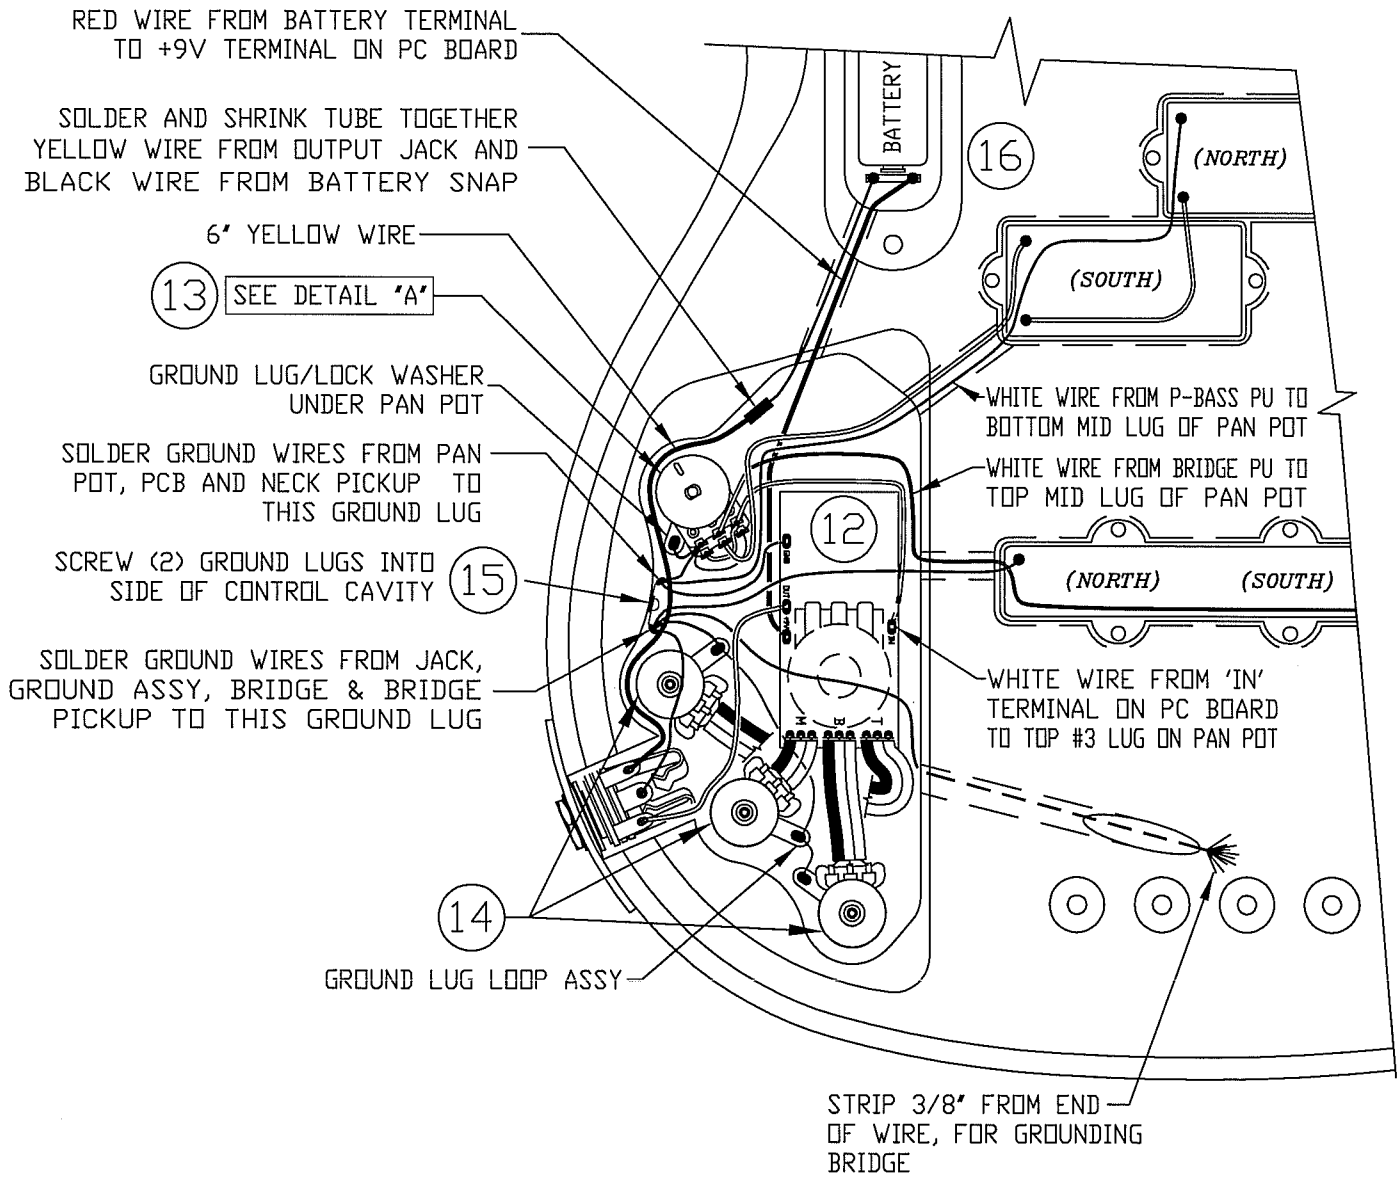

DELUXE ZONE BASS™ V, RW, 013-5900

WIRING DIAGRAM