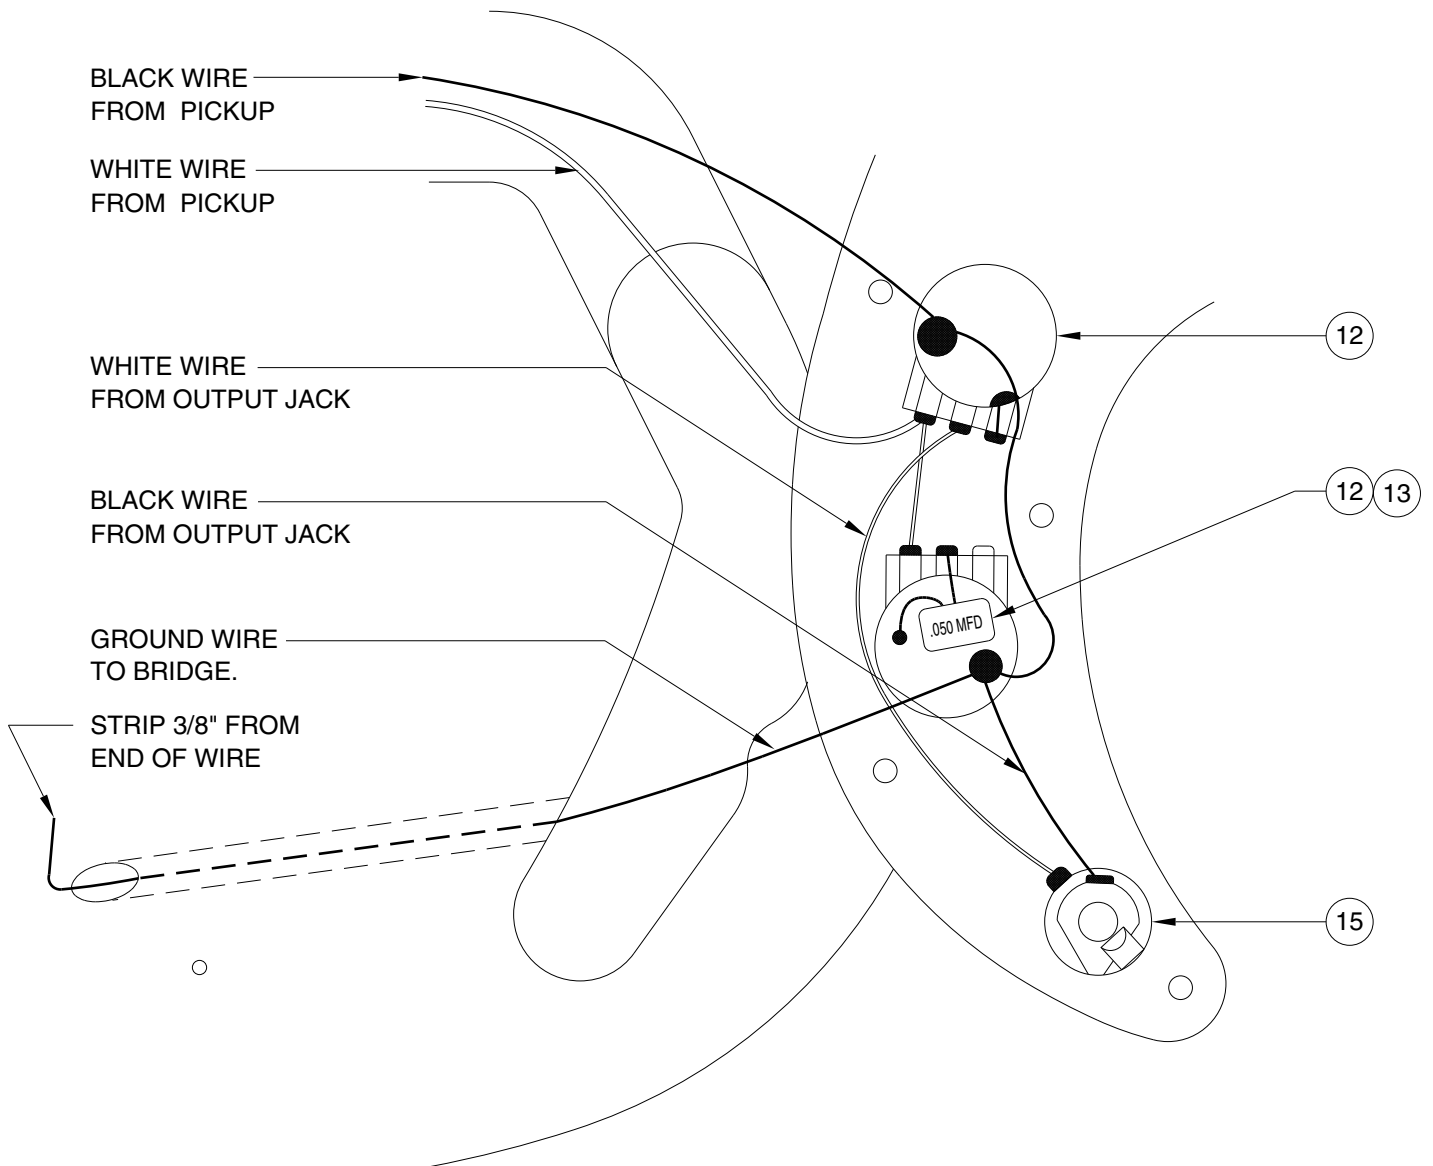

STANDARD PRECISION BASS UPGRADE 0136100

STANDARD PRECISION BASS UPGRADE 0136100

PICKGUARD ASSEMBLY

BRIDGE ASSEMBLY

STANDARD PRECISION BASS UPGRADE 0136100

REF.#	P/N	DESCRIPTION
1	0037441000	Neck, Precision Bass Mex, R/W
2	0036400000	Tuning Key, (1) Set
	0051532000	Bushing Key Bass
	0011357000	Screw Key Mtg
3	0083675000	Bone Nut
4	0021427000	String Retainer
	0015578000	Mounting Screw
5	0038454000	Truss Rod Adjustment Nut
	0038467000	Truss Rod Adjusting Wrench
6	0058258xxx	Body, P- Bass, Mexico, Solid Paint
	0058259xxx	Body, P- Bass, Mexico, Sunburst
7	0033024000	Neck Mounting Plate
	0015636000	Mounting Screw
8	0012344000	Strap Button
	0015610000	Mounting Screw
	0020491000	Felt Washer, White
9	0058261000	Pickguard, P Bass Mexico, White/Black/White
	0015578000	Mounting Screw
10	0058262000	Pickup, Neck, Mexico
11	0058263000	Pickup, Bridge, Mexico
	0027035000	Mounting Screw
	0018556000	Foam Block Weatherstrip
12	0019064000	Control, Volume, 250K (2)
	0016352000	Mounting Nut
	0016436000	Washer, Lock Intl
13	0015552000	Capacitor, .05uf
14	0013359000	Knob, Volume, Knurled Chrome, (2)
15	0047329000	Output Jack
	0016352000	Mounting Nut
	0031153000	Washer, Flat
16	0040798000	Bridge Assembly
	0015610000	Mounting Screw
	0021109000	Adjusting Wrench, Saddle Height
17	0040799000	Bridge Plate
	0015610000	Mounting Screw
18	0007706000	Bridge Section (4)
19	0015842000	Intonation Screw (4)
	0018689000	Intonation Spring (4)
20	0040800000	Height Adjustment Screw

Body Part Number	
0058259532	Brown Sunburst
0058258506	Black
0058258573	Midnight Blue
0058258575	Midnight Wine
0058258580	Arctic White

STANDARD PRECISION BASS UPGRADE 0136100

CONTROL FUNCTION