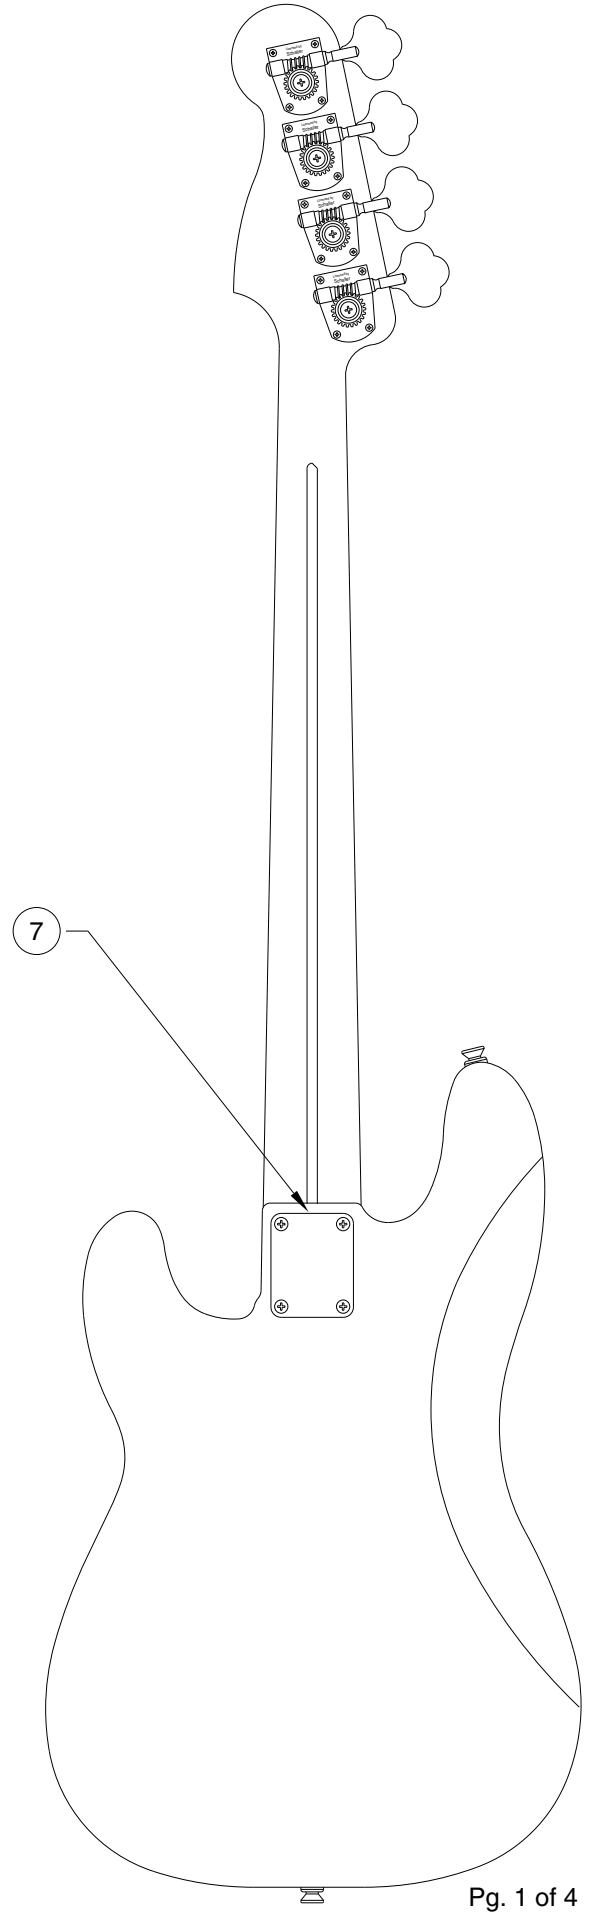

STANDARD PRECISION BASS UPGRADE 0136100

STANDARD PRECISION BASS UPGRADE 0136100

PICKGUARD ASSEMBLY

BRIDGE ASSEMBLY

STANDARD PRECISION BASS UPGRADE 0136100

REF.#	P/N	DESCRIPTION
1	0037441000	Neck, Precision Bass Mex, R/W
2	0036400000	Tuning Key, (1) Set
	0051532000	Bushing Key Bass
	0011357000	Screw Key Mtg
3	0083675000	Bone Nut
4	0021427000	String Retainer
	0015578000	Mounting Screw
5	0038454000	Truss Rod Adjustment Nut
	0038467000	Truss Rod Adjusting Wrench
6	0058258xxx	Body, P- Bass, Mexico, Solid Paint
	0058259xxx	Body, P- Bass, Mexico, Sunburst
7	0033024000	Neck Mounting Plate
	0015636000	Mounting Screw
8	0012344000	Strap Button
	0015610000	Mounting Screw
	0020491000	Felt Washer, White
9	0058261000	Pickguard, P Bass Mexico, White/Black/White
	0015578000	Mounting Screw
10	0058262000	Pickup, Neck, Mexico
11	0058263000	Pickup, Bridge, Mexico
	0027035000	Mounting Screw
	0018556000	Foam Block Weatherstrip
12	0019064000	Control, Volume, 250K (2)
	0016352000	Mounting Nut
	0016436000	Washer, Lock Intl
13	0015552000	Capacitor, .05uf
14	0013359000	Knob, Volume, Knurled Chrome, (2)
15	0047329000	Output Jack
	0016352000	Mounting Nut
	0031153000	Washer, Flat
16	0040798000	Bridge Assembly
	0015610000	Mounting Screw
	0021109000	Adjusting Wrench, Saddle Height
17	0040799000	Bridge Plate
	0015610000	Mounting Screw
18	0007706000	Bridge Section (4)
19	0015842000	Intonation Screw (4)
	0018689000	Intonation Spring (4)
20	0040800000	Height Adjustment Screw

Body Part Number	
0058259532	Brown Sunburst
0058258506	Black
0058258573	Midnight Blue
0058258575	Midnight Wine
0058258580	Arctic White

STANDARD PRECISION BASS UPGRADE 0136100

CONTROL FUNCTION