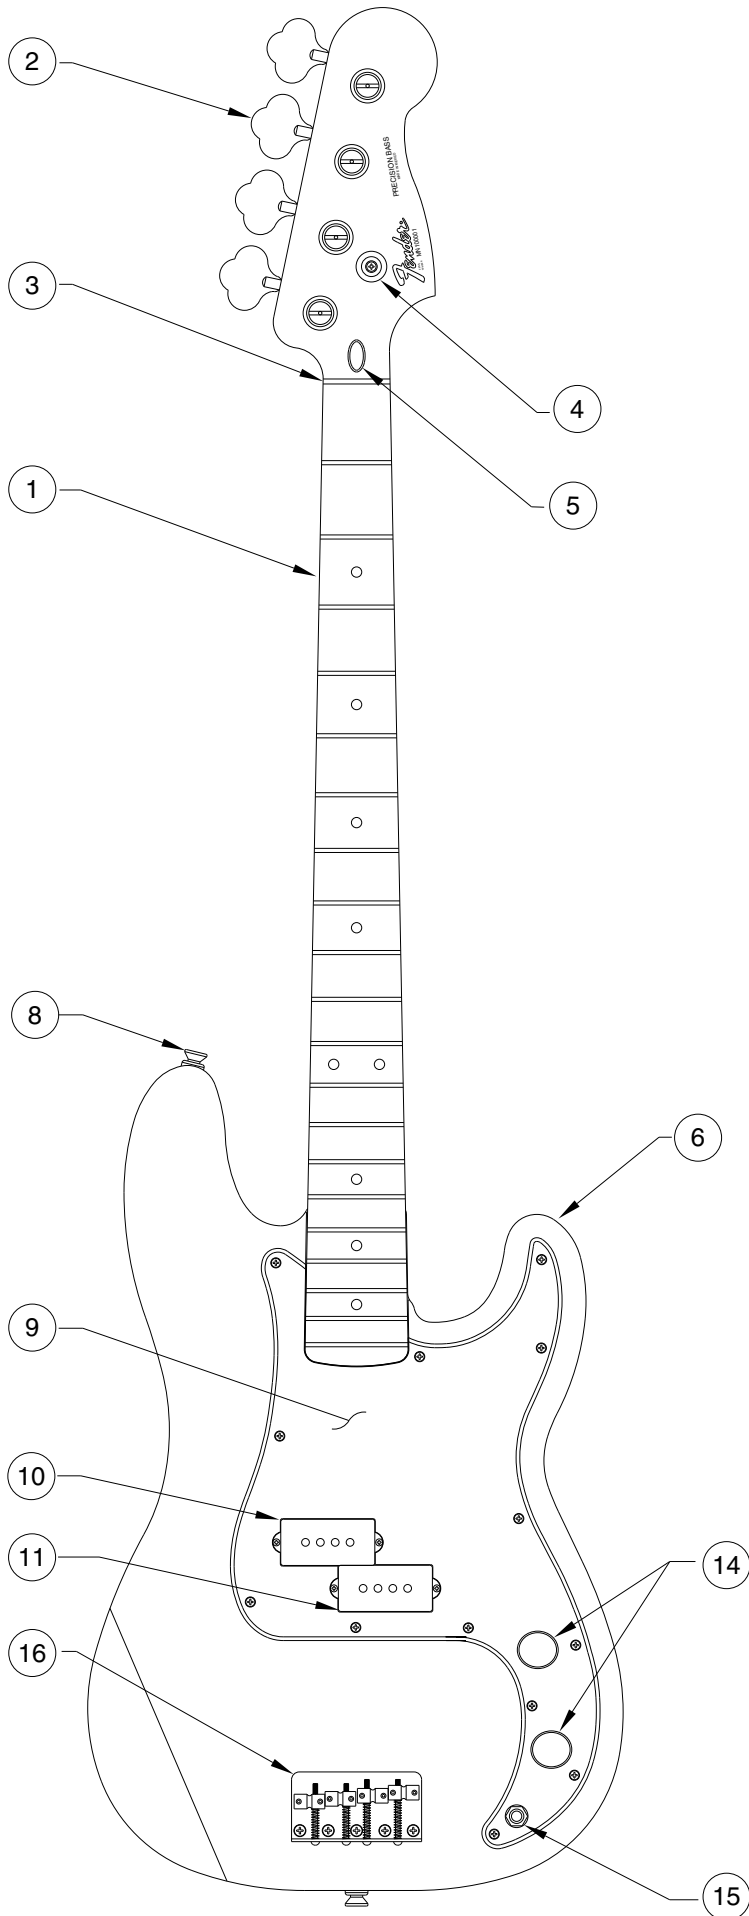

STANDARD PRECISION BASS UPGRADE 0136100

STANDARD PRECISION BASS UPGRADE 0136100

PICKGUARD ASSEMBLY

BRIDGE ASSEMBLY

STANDARD PRECISION BASS UPGRADE 0136100

REF.#	P/N	DESCRIPTION
1	0037441000	Neck, Precision Bass Mex, R/W
2	0036400000	Tuning Key, (1) Set
	0051532000	Bushing Key Bass
	0011357000	Screw Key Mtg
3	0083675000	Bone Nut
4	0021427000	String Retainer
	0015578000	Mounting Screw
5	0038454000	Truss Rod Adjustment Nut
	0038467000	Truss Rod Adjusting Wrench
6	0058258xxx	Body, P- Bass, Mexico, Solid Paint
	0058259xxx	Body, P- Bass, Mexico, Sunburst
7	0033024000	Neck Mounting Plate
	0015636000	Mounting Screw
8	0012344000	Strap Button
	0015610000	Mounting Screw
	0020491000	Felt Washer, White
9	0058261000	Pickguard, P Bass Mexico, White/Black/White
	0015578000	Mounting Screw
10	0058262000	Pickup, Neck, Mexico
11	0058263000	Pickup, Bridge, Mexico
	0027035000	Mounting Screw
	0018556000	Foam Block Weatherstrip
12	0019064000	Control, Volume, 250K (2)
	0016352000	Mounting Nut
	0016436000	Washer, Lock Intl
13	0015552000	Capacitor, .05uf
14	0013359000	Knob, Volume, Knurled Chrome, (2)
15	0047329000	Output Jack
	0016352000	Mounting Nut
	0031153000	Washer, Flat
16	0040798000	Bridge Assembly
	0015610000	Mounting Screw
	0021109000	Adjusting Wrench, Saddle Height
17	0040799000	Bridge Plate
	0015610000	Mounting Screw
18	0007706000	Bridge Section (4)
19	0015842000	Intonation Screw (4)
	0018689000	Intonation Spring (4)
20	0040800000	Height Adjustment Screw

Body Part Number	
0058259532	Brown Sunburst
0058258506	Black
0058258573	Midnight Blue
0058258575	Midnight Wine
0058258580	Arctic White

STANDARD PRECISION BASS UPGRADE 0136100

CONTROL FUNCTION