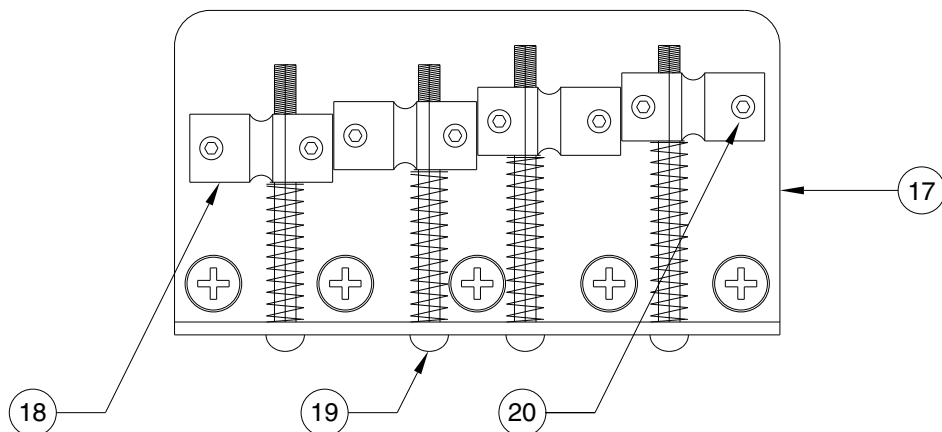

STANDARD PRECISION BASS UPGRADE 0136100

STANDARD PRECISION BASS UPGRADE 0136100

PICKGUARD ASSEMBLY

BRIDGE ASSEMBLY

STANDARD PRECISION BASS UPGRADE 0136100

REF.#	P/N	DESCRIPTION
1	0037441000	Neck, Precision Bass Mex, R/W
2	0036400000	Tuning Key, (1) Set
	0051532000	Bushing Key Bass
	0011357000	Screw Key Mtg
3	0083675000	Bone Nut
4	0021427000	String Retainer
	0015578000	Mounting Screw
5	0038454000	Truss Rod Adjustment Nut
	0038467000	Truss Rod Adjusting Wrench
6	0058258xxx	Body, P- Bass, Mexico, Solid Paint
	0058259xxx	Body, P- Bass, Mexico, Sunburst
7	0033024000	Neck Mounting Plate
	0015636000	Mounting Screw
8	0012344000	Strap Button
	0015610000	Mounting Screw
	0020491000	Felt Washer, White
9	0058261000	Pickguard, P Bass Mexico, White/Black/White
	0015578000	Mounting Screw
10	0058262000	Pickup, Neck, Mexico
11	0058263000	Pickup, Bridge, Mexico
	0027035000	Mounting Screw
	0018556000	Foam Block Weatherstrip
12	0019064000	Control, Volume, 250K (2)
	0016352000	Mounting Nut
	0016436000	Washer, Lock Intl
13	0015552000	Capacitor, .05uf
14	0013359000	Knob, Volume, Knurled Chrome, (2)
15	0047329000	Output Jack
	0016352000	Mounting Nut
	0031153000	Washer, Flat
16	0040798000	Bridge Assembly
	0015610000	Mounting Screw
	0021109000	Adjusting Wrench, Saddle Height
17	0040799000	Bridge Plate
	0015610000	Mounting Screw
18	0007706000	Bridge Section (4)
19	0015842000	Intonation Screw (4)
	0018689000	Intonation Spring (4)
20	0040800000	Height Adjustment Screw

Body Part Number	
0058259532	Brown Sunburst
0058258506	Black
0058258573	Midnight Blue
0058258575	Midnight Wine
0058258580	Arctic White

STANDARD PRECISION BASS UPGRADE 0136100

CONTROL FUNCTION