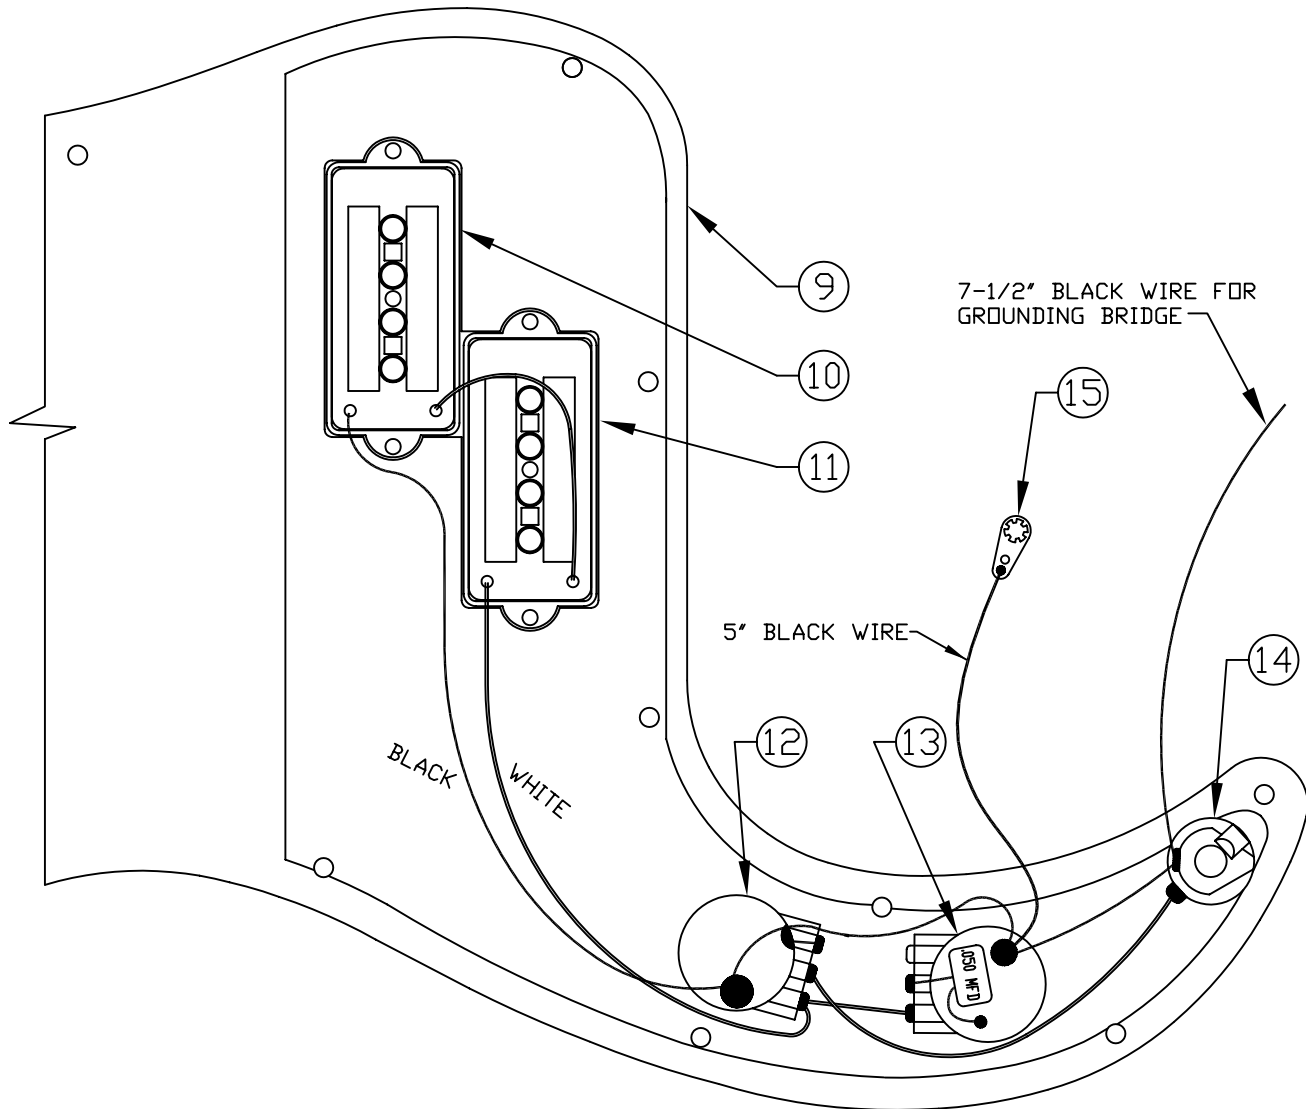

STANDARD PRECISION BASS<sup>®</sup>, 013-6100

*Fender*<sup>®</sup>

WIRING ASSEMBLY

BRIDGE ASSEMBLY

# STANDARD PRECISION BASS<sup>®</sup>, 013-6100

REF.#	P/N	DESCRIPTION
1	0037441000	Neck, Std. P Bass Mex, R/W
2	0036400000	Tuning Key (Set)
	0051532000	Bushing
	0011357000	Mounting Screw
3	0083675000	Bone Nut
4	0021427000	String Guide
	0015578000	Mounting Screw
5	0038454000	Truss Rod Adjustment Nut
	0038467000	Truss Rod Adjusting Wrench
6	0058259xxx	Body, P Bass Mex, Sunburst
	0058258xxx	Body, P Bass Mex, Solid Paint
7	0033024000	Neck Plate, Squier Str
	0015636000	Mounting Screw
8	0012344000	Strap Button
	0015610000	Mounting Screw
	0020491000	Felt Washer, White
9	0058261002	Pickguard, P Bass Mex, W/B/W
	0015578000	Mounting Screw
10	0058262000	Pickup Assy, Rhythm Mex P Bass
	0027035000	Mounting Screw
	0018556000	Weatherstrip
11	0058263000	Pickup Assy, Lead Mex P Bass
	0027035000	Mounting Screw
	0018556000	Weatherstrip
12	0019064000	Control, 250K, Volume
	0016352000	Mounting Hex Nut
	0022384000	Lock Washer, Intl
13	0019064000	Control, 250K, Tone
	0016352000	Mounting Hex Nut
	0022384000	Lock Washer, Intl
	0015552000	Capacitor, .05uF 100V
14	0047329000	Output Jack
	0016352000	Mounting Hex Nut
	0016436000	Lock Washer, Intl
	0031153000	Flat Washer
15	0012869000	Solder Lug
	0015116000	Mounting Screw
16	0013359000	Knob, Knurled Chrome, Volume
	0028897000	Set Screw
17	0013359000	Knob, Knurled, Chrome, Tone
	0028897000	Set Screw
18	0040798000	Bridge Assembly
	0015610000	Mounting Screw
19	0040799000	Bridge Plate
20	0007706000	Bridge Section, (4)
21	0015842000	Intonation Screw, (4)
22	0018689000	Intonation Spring, (4)
23	0040800000	Height Adjustment Screw, (8)

Body Part Number	
0058259532	BrownSunburst
0058258506	Black
0058258525	Chrome Red
0058258575	Midnight Wine
0058258580	Artic White
0058258587	Cobalt Blue Metallic

CONTROL FUNCTIONS