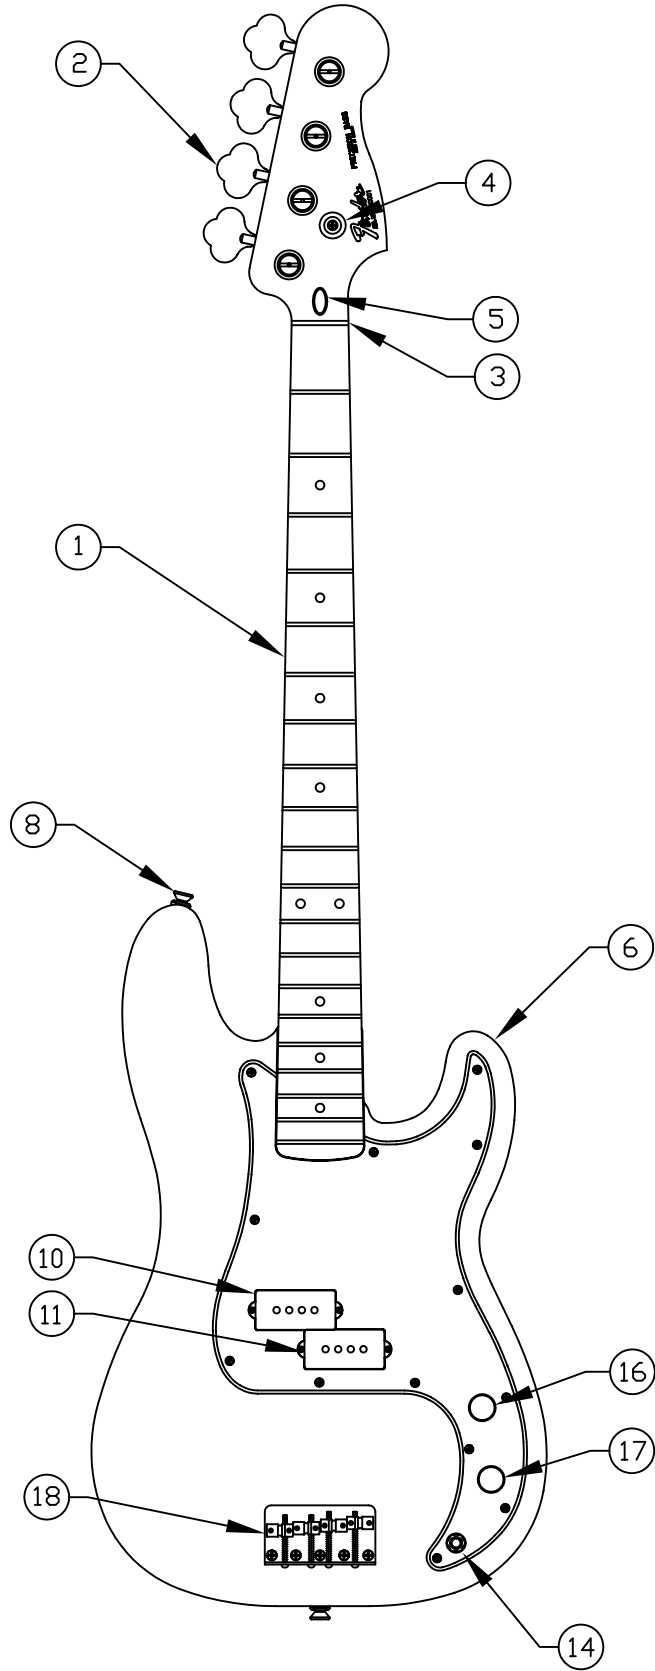

STANDARD PRECISION BASS<sup>®</sup>, 013-6100

*Fender*<sup>®</sup>

WIRING ASSEMBLY

BRIDGE ASSEMBLY

# STANDARD PRECISION BASS<sup>®</sup>, 013-6100

REF.#	P/N	DESCRIPTION
1	0037441000	Neck, Std. P Bass Mex, R/W
2	0036400000	Tuning Key (Set)
	0051532000	Bushing
	0011357000	Mounting Screw
3	0083675000	Bone Nut
4	0021427000	String Guide
	0015578000	Mounting Screw
5	0038454000	Truss Rod Adjustment Nut
	0038467000	Truss Rod Adjusting Wrench
6	0058259xxx	Body, P Bass Mex, Sunburst
	0058258xxx	Body, P Bass Mex, Solid Paint
7	0033024000	Neck Plate, Squier Str
	0015636000	Mounting Screw
8	0012344000	Strap Button
	0015610000	Mounting Screw
	0020491000	Felt Washer, White
9	0058261002	Pickguard, P Bass Mex, W/B/W
	0015578000	Mounting Screw
10	0058262000	Pickup Assy, Rhythm Mex P Bass
	0027035000	Mounting Screw
	0018556000	Weatherstrip
11	0058263000	Pickup Assy, Lead Mex P Bass
	0027035000	Mounting Screw
	0018556000	Weatherstrip
12	0019064000	Control, 250K, Volume
	0016352000	Mounting Hex Nut
	0022384000	Lock Washer, Intl
13	0019064000	Control, 250K, Tone
	0016352000	Mounting Hex Nut
	0022384000	Lock Washer, Intl
	0015552000	Capacitor, .05uF 100V
14	0047329000	Output Jack
	0016352000	Mounting Hex Nut
	0016436000	Lock Washer, Intl
	0031153000	Flat Washer
15	0012869000	Solder Lug
	0015116000	Mounting Screw
16	0013359000	Knob, Knurled Chrome, Volume
	0028897000	Set Screw
17	0013359000	Knob, Knurled, Chrome, Tone
	0028897000	Set Screw
18	0040798000	Bridge Assembly
	0015610000	Mounting Screw
19	0040799000	Bridge Plate
20	0007706000	Bridge Section, (4)
21	0015842000	Intonation Screw, (4)
22	0018689000	Intonation Spring, (4)
23	0040800000	Height Adjustment Screw, (8)

Body Part Number	
0058259532	BrownSunburst
0058258506	Black
0058258525	Chrome Red
0058258575	Midnight Wine
0058258580	Artic White
0058258587	Cobalt Blue Metallic

CONTROL FUNCTIONS