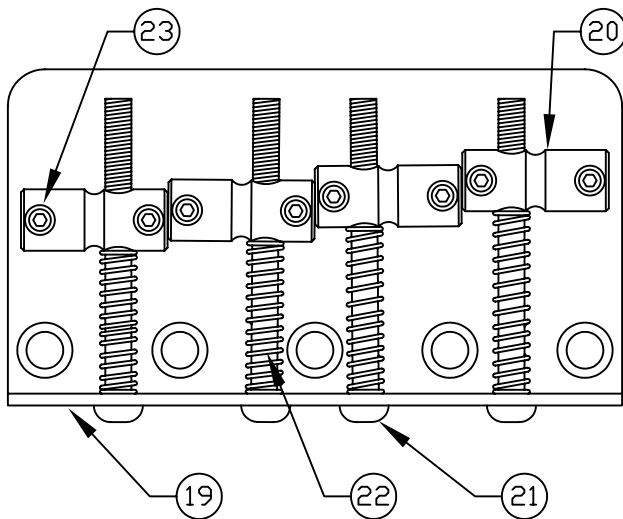

STANDARD PRECISION BASS<sup>®</sup>, 013-6100

*Fender*<sup>®</sup>

WIRING ASSEMBLY

BRIDGE ASSEMBLY

# STANDARD PRECISION BASS<sup>®</sup>, 013-6100

REF.#	P/N	DESCRIPTION
1	0037441000	Neck, Std. P Bass Mex, R/W
2	0036400000	Tuning Key (Set)
	0051532000	Bushing
	0011357000	Mounting Screw
3	0083675000	Bone Nut
4	0021427000	String Guide
	0015578000	Mounting Screw
5	0038454000	Truss Rod Adjustment Nut
	0038467000	Truss Rod Adjusting Wrench
6	0058259xxx	Body, P Bass Mex, Sunburst
	0058258xxx	Body, P Bass Mex, Solid Paint
7	0033024000	Neck Plate, Squier Str
	0015636000	Mounting Screw
8	0012344000	Strap Button
	0015610000	Mounting Screw
	0020491000	Felt Washer, White
9	0058261002	Pickguard, P Bass Mex, W/B/W
	0015578000	Mounting Screw
10	0058262000	Pickup Assy, Rhythm Mex P Bass
	0027035000	Mounting Screw
	0018556000	Weatherstrip
11	0058263000	Pickup Assy, Lead Mex P Bass
	0027035000	Mounting Screw
	0018556000	Weatherstrip
12	0019064000	Control, 250K, Volume
	0016352000	Mounting Hex Nut
	0022384000	Lock Washer, Intl
13	0019064000	Control, 250K, Tone
	0016352000	Mounting Hex Nut
	0022384000	Lock Washer, Intl
	0015552000	Capacitor, .05uF 100V
14	0047329000	Output Jack
	0016352000	Mounting Hex Nut
	0016436000	Lock Washer, Intl
	0031153000	Flat Washer
15	0012869000	Solder Lug
	0015116000	Mounting Screw
16	0013359000	Knob, Knurled Chrome, Volume
	0028897000	Set Screw
17	0013359000	Knob, Knurled, Chrome, Tone
	0028897000	Set Screw
18	0040798000	Bridge Assembly
	0015610000	Mounting Screw
19	0040799000	Bridge Plate
20	0007706000	Bridge Section, (4)
21	0015842000	Intonation Screw, (4)
22	0018689000	Intonation Spring, (4)
23	0040800000	Height Adjustment Screw, (8)

Body Part Number	
0058259532	BrownSunburst
0058258506	Black
0058258525	Chrome Red
0058258575	Midnight Wine
0058258580	Artic White
0058258587	Cobalt Blue Metallic

CONTROL FUNCTIONS