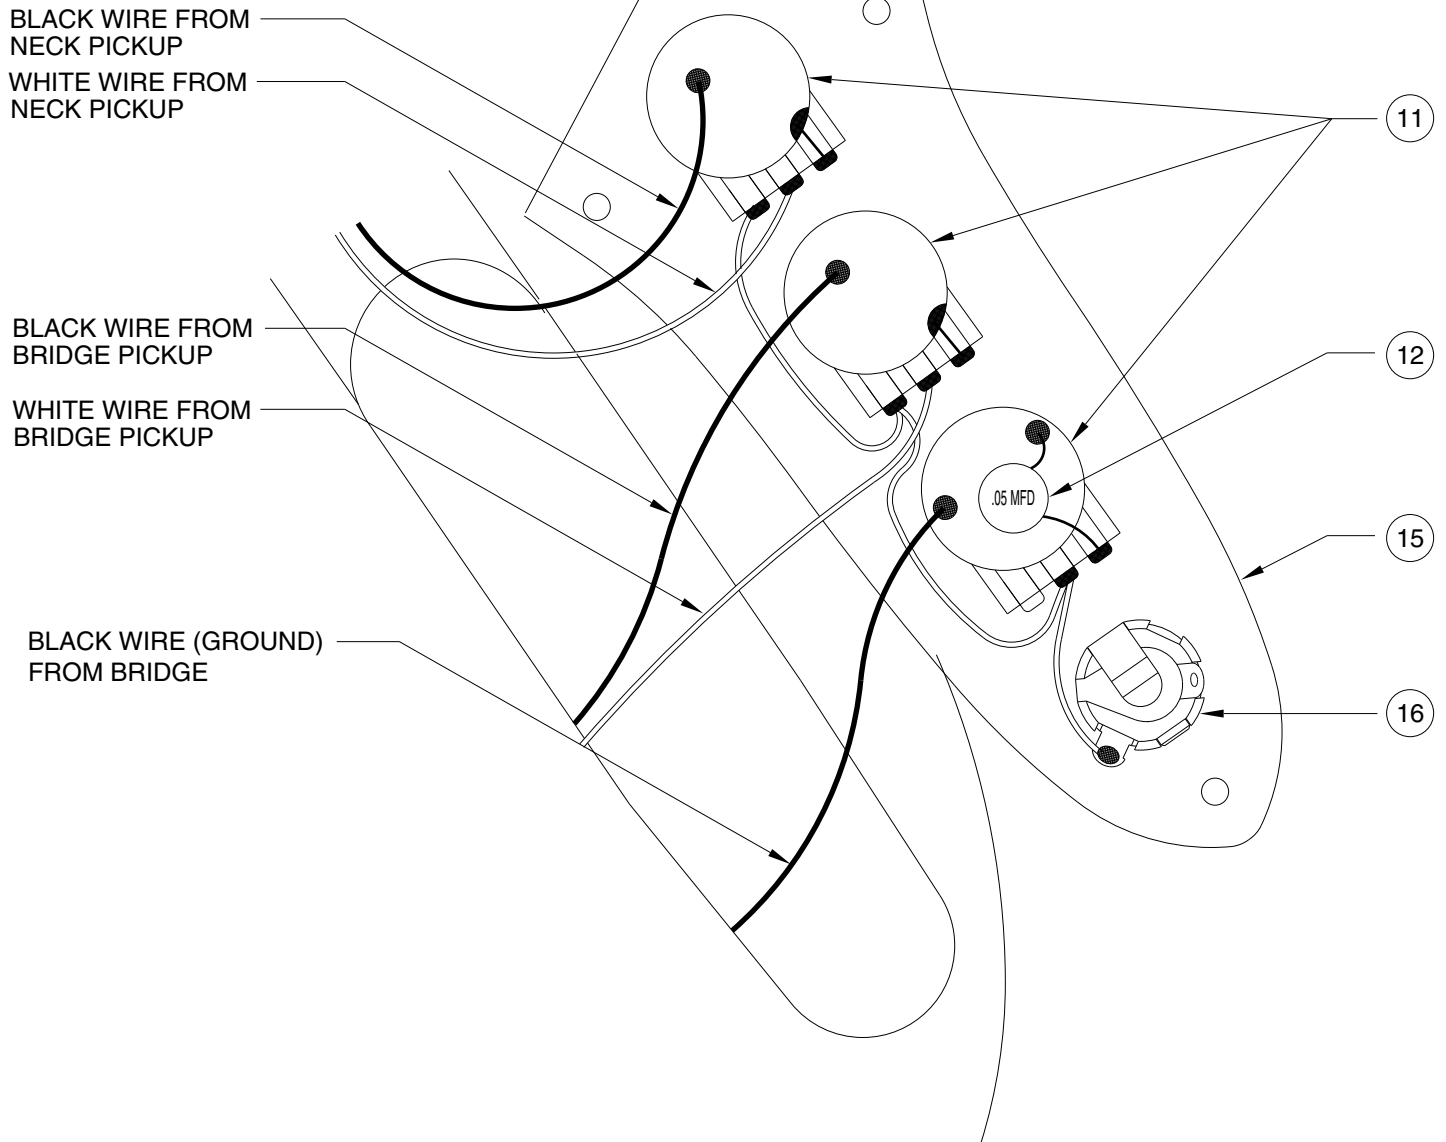

STANDARD JAZZ BASS UPGRADE 0136200

CONTROL ASSEMBLY

BRIDGE ASSEMBLY

STANDARD JAZZ BASS UPGRADE 0136200

REF.#	P/N	DESCRIPTION
1	0037445000	Neck, Standard Jazz Bass Mex R/W
2	0036400000	Tuning Key, (1) Set
	0051532000	Bushing, Key Bass
	0011357000	Mounting Screw
3	0083675000	Bone Nut
4	0021427000	String Retainer
	0015578000	Mounting Screw
5	0038454000	Truss Rod Adjustment Nut
	0038467000	Truss Rod Adjusting Wrench
6	0058291xxx	Body, J Bass Mexico, Sunburst
	0058290xxx	Body, J Bass Mexico, Paint
7	0033024000	Neck Mounting Plate
	0015636000	Mounting Screw
8	0012344000	Strap Button
	0015610000	Mounting Screw
	0020491000	Felt Washer, White
9	0058292000	Pickguard, J-Bass, Mexico
	0015578000	Mounting Screw
10	0058294000	Pickup, Neck, Jazz Bass
11	0058295000	Pickup, Bridge, Jazz Bass
	0051527000	Mounting Screw
	0018556000	Weatherstrip
12	0013446000	Control, 250K (3)
	0016352000	Mounting Hex Nut
	0016436000	Washer, Lock Intl.
13	0015552000	Capacitor, .05 uF
14	0019455000	Knob, Volume, Black (2)
15	0019513000	Knob, Tone, Black
16	0040780000	Plate, Control
	0015578000	Mounting Screw
17	0047329000	Output Jack
	0016352000	Mounting Nut
	0016436000	Washer, Lock Intl.
	0031153000	Washer, Flat
18	0040798000	Bridge Assembly
	0015610000	Mounting Screw
	0021109000	Adjusting Wrench, Saddle Height
19	0040799000	Bridge Plate, Mex Bass
20	0007706000	Bridge Section (4)
21	0015842000	Intonation Screw (4)
	0018689000	Intonation Spring (4)
22	0040800000	Height Adjust Screw (8)

Body Part Number	
0058291532	Brown Sunburst
0058290506	Black
0058290573	Midnight Blue
0058290575	Midnight Wine
0058290580	Artic White

CONTROL FUNCTION