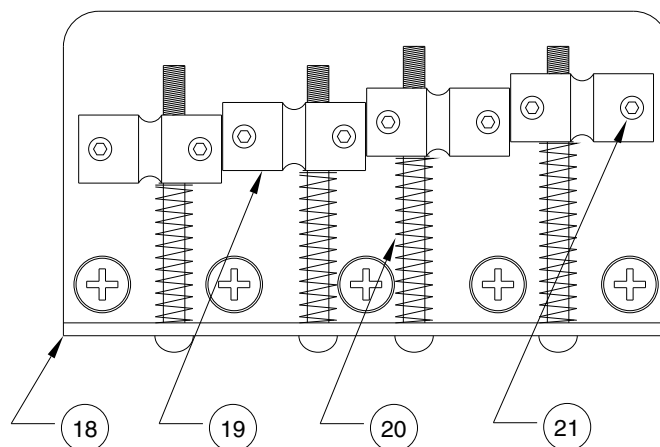

STANDARD JAZZ BASS UPGRADE 0136200

CONTROL ASSEMBLY

BRIDGE ASSEMBLY

STANDARD JAZZ BASS UPGRADE 0136200

REF.#	P/N	DESCRIPTION
1	0037445000	Neck, Standard Jazz Bass Mex R/W
2	0036400000	Tuning Key, (1) Set
	0051532000	Bushing, Key Bass
	0011357000	Mounting Screw
3	0083675000	Bone Nut
4	0021427000	String Retainer
	0015578000	Mounting Screw
5	0038454000	Truss Rod Adjustment Nut
	0038467000	Truss Rod Adjusting Wrench
6	0058291xxx	Body, J Bass Mexico, Sunburst
	0058290xxx	Body, J Bass Mexico, Paint
7	0033024000	Neck Mounting Plate
	0015636000	Mounting Screw
8	0012344000	Strap Button
	0015610000	Mounting Screw
	0020491000	Felt Washer, White
9	0058292000	Pickguard, J-Bass, Mexico
	0015578000	Mounting Screw
10	0058294000	Pickup, Neck, Jazz Bass
11	0058295000	Pickup, Bridge, Jazz Bass
	0051527000	Mounting Screw
	0018556000	Weatherstrip
12	0013446000	Control, 250K (3)
	0016352000	Mounting Hex Nut
	0016436000	Washer, Lock Intl.
13	0015552000	Capacitor, .05 uF
14	0019455000	Knob, Volume, Black (2)
15	0019513000	Knob, Tone, Black
16	0040780000	Plate, Control
	0015578000	Mounting Screw
17	0047329000	Output Jack
	0016352000	Mounting Nut
	0016436000	Washer, Lock Intl.
	0031153000	Washer, Flat
18	0040798000	Bridge Assembly
	0015610000	Mounting Screw
	0021109000	Adjusting Wrench, Saddle Height
19	0040799000	Bridge Plate, Mex Bass
20	0007706000	Bridge Section (4)
21	0015842000	Intonation Screw (4)
	0018689000	Intonation Spring (4)
22	0040800000	Height Adjust Screw (8)

Body Part Number	
0058291532	Brown Sunburst
0058290506	Black
0058290573	Midnight Blue
0058290575	Midnight Wine
0058290580	Artic White

CONTROL FUNCTION