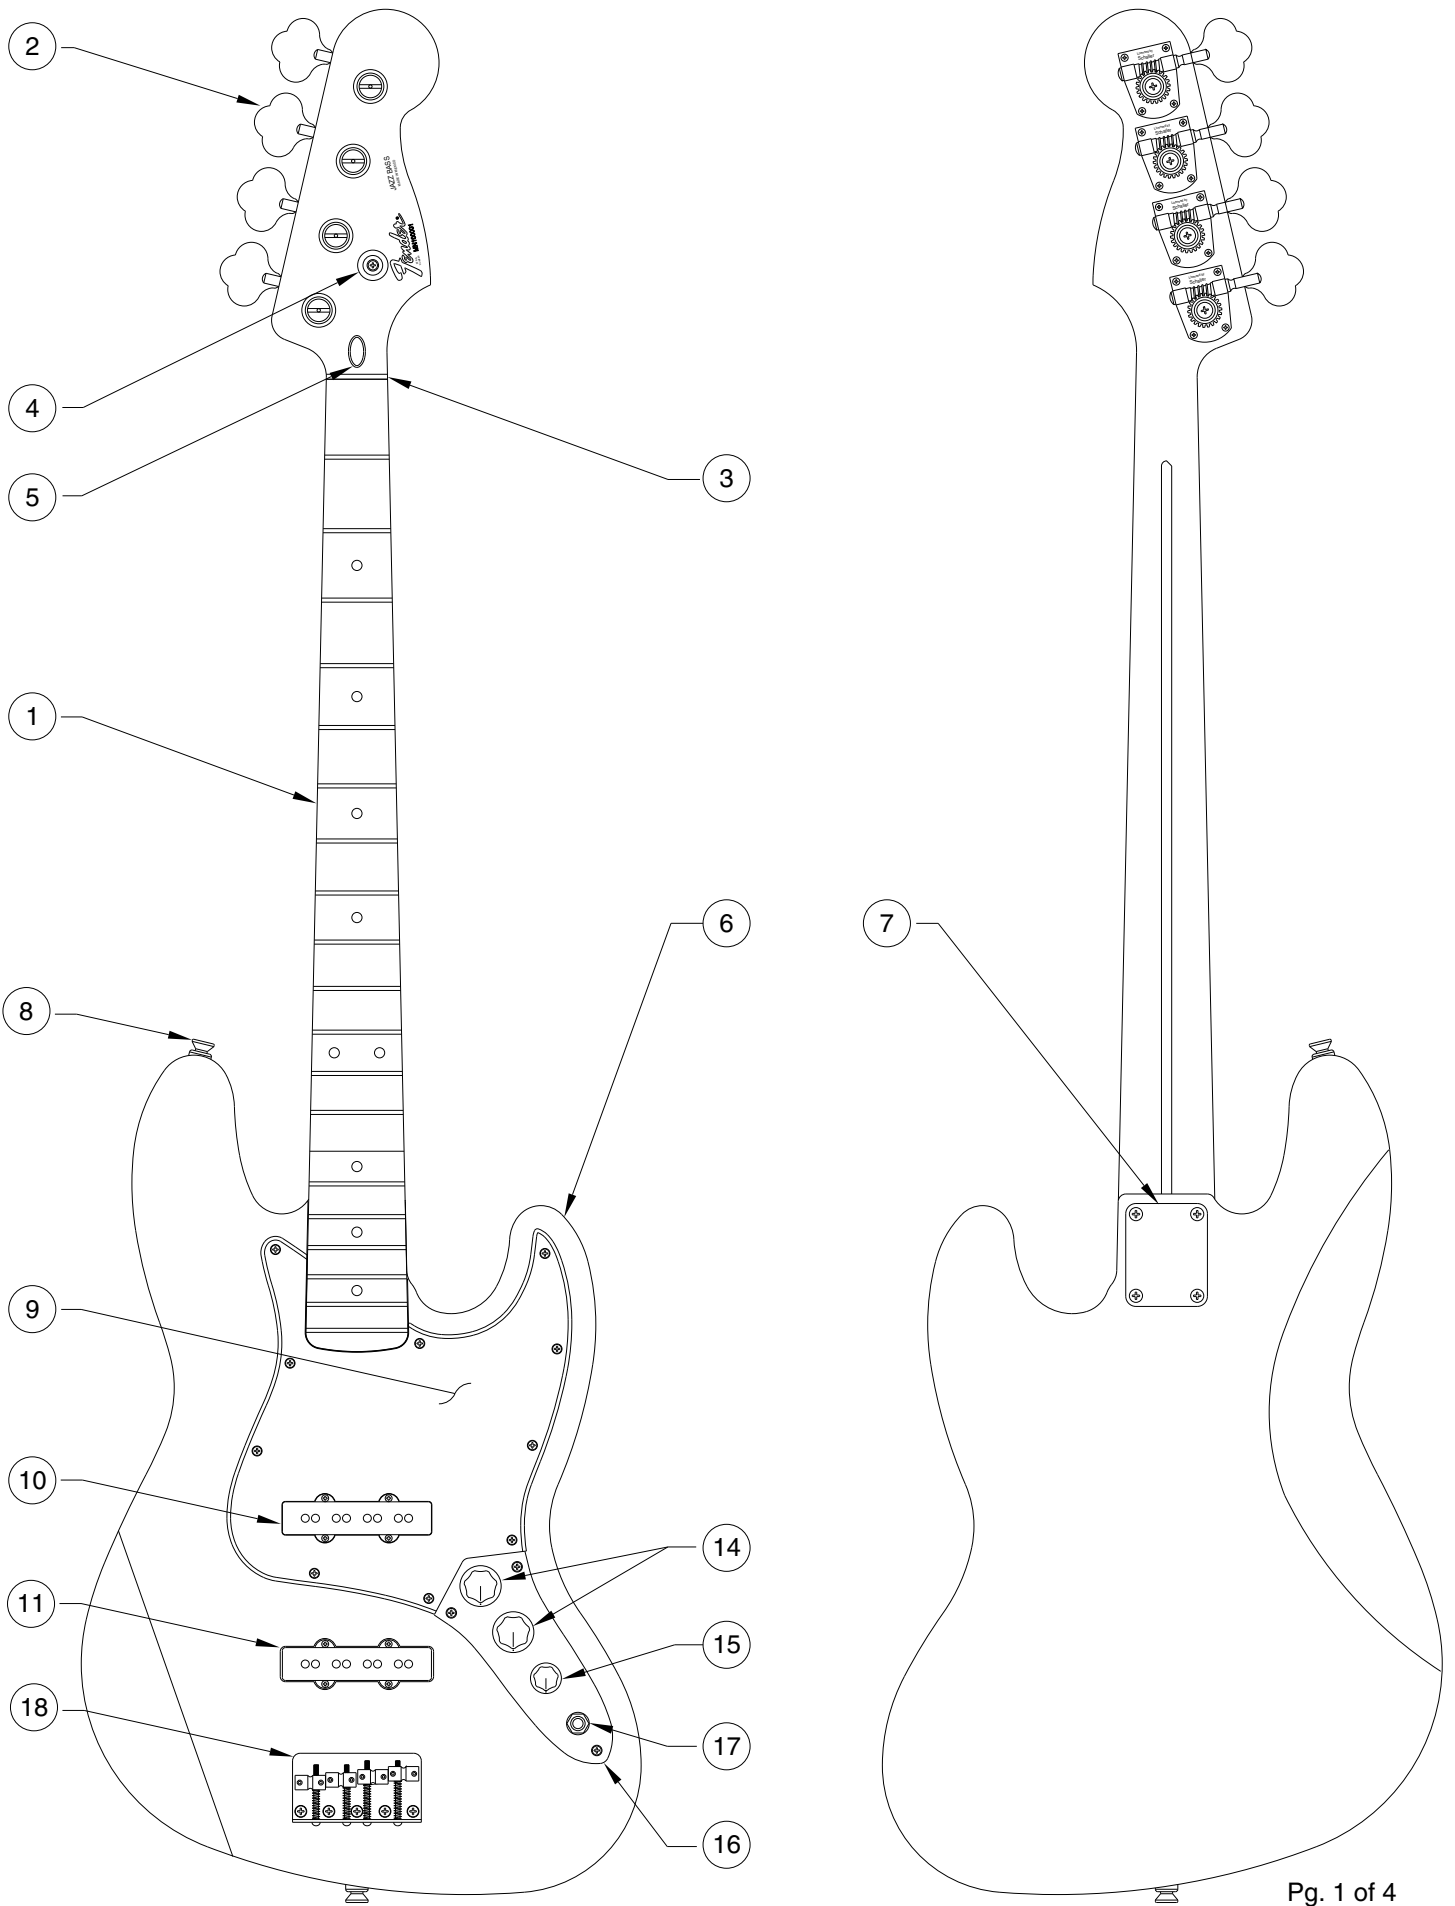

STANDARD JAZZ BASS UPGRADE 0136200

CONTROL ASSEMBLY

BRIDGE ASSEMBLY

STANDARD JAZZ BASS UPGRADE 0136200

REF.#	P/N	DESCRIPTION
1	0037445000	Neck, Standard Jazz Bass Mex R/W
2	0036400000	Tuning Key, (1) Set
	0051532000	Bushing, Key Bass
	0011357000	Mounting Screw
3	0083675000	Bone Nut
4	0021427000	String Retainer
	0015578000	Mounting Screw
5	0038454000	Truss Rod Adjustment Nut
	0038467000	Truss Rod Adjusting Wrench
6	0058291xxx	Body, J Bass Mexico, Sunburst
	0058290xxx	Body, J Bass Mexico, Paint
7	0033024000	Neck Mounting Plate
	0015636000	Mounting Screw
8	0012344000	Strap Button
	0015610000	Mounting Screw
	0020491000	Felt Washer, White
9	0058292000	Pickguard, J-Bass, Mexico
	0015578000	Mounting Screw
10	0058294000	Pickup, Neck, Jazz Bass
11	0058295000	Pickup, Bridge, Jazz Bass
	0051527000	Mounting Screw
	0018556000	Weatherstrip
12	0013446000	Control, 250K (3)
	0016352000	Mounting Hex Nut
	0016436000	Washer, Lock Intl.
13	0015552000	Capacitor, .05 uF
14	0019455000	Knob, Volume, Black (2)
15	0019513000	Knob, Tone, Black
16	0040780000	Plate, Control
	0015578000	Mounting Screw
17	0047329000	Output Jack
	0016352000	Mounting Nut
	0016436000	Washer, Lock Intl.
	0031153000	Washer, Flat
18	0040798000	Bridge Assembly
	0015610000	Mounting Screw
	0021109000	Adjusting Wrench, Saddle Height
19	0040799000	Bridge Plate, Mex Bass
20	0007706000	Bridge Section (4)
21	0015842000	Intonation Screw (4)
	0018689000	Intonation Spring (4)
22	0040800000	Height Adjust Screw (8)

Body Part Number	
0058291532	Brown Sunburst
0058290506	Black
0058290573	Midnight Blue
0058290575	Midnight Wine
0058290580	Artic White

CONTROL FUNCTION