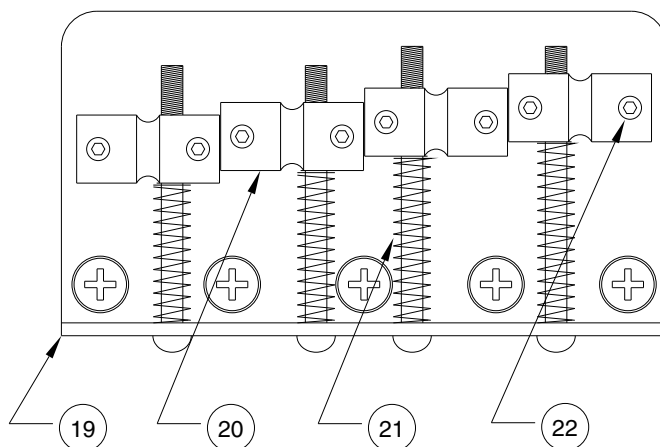

STANDARD JAZZ BASS FRETLESS UPGRADE 0136208

CONTROL ASSEMBLY

BLACK WIRE FROM
NECK PICKUP
WHITE WIRE FROM
NECK PICKUP

BLACK WIRE FROM
BRIDGE PICKUP
WHITE WIRE FROM
BRIDGE PICKUP

BLACK WIRE (GROUND)
FROM BRIDGE

BRIDGE ASSEMBLY

STANDARD JAZZ BASS FRETLESS UPGRADE 0136208

REF.#	P/N	DESCRIPTION
1	0050576000	Neck, Mexico Jazz Bass, Fretless, R/W
2	0036400000	Tuning Key, (1) Set
	0051532000	Bushing, Key Bass
	0011357000	Mounting Screw
3	0083675000	Bone Nut
4	0021427000	String Retainer
	0015578000	Mounting Screw
5	0038454000	Truss Rod Adjustment Nut
	0038467000	Truss Rod Adjusting Wrench
6	0058291xxx	Body, Jazz Bass, Mexico, Sunburst
	0058290xxx	Body, Jazz Bass, Mexico, Paint
7	0033024000	Neck Mounting Plate
	0015636000	Mounting Screw
8	0012344000	Strap Button
	0015610000	Mounting Screw
	0020491000	Felt Washer, White
9	0058292000	Pickguard, Jazz Bass, Mexico
	0015578000	Mounting Screw
10	0058294000	Pickup, Neck, Jazz Bass, Mexico
11	0058294000	Pickup, Bridge, Jazz Bass, Mexico
	0027035000	Mounting Screw
	0018556000	Weatherstrip
12	0019064000	Control, 250K (3)
	0016352000	Mounting Hex Nut
	0016436000	Washer, Lock Intl.
13	0015552000	Capacitor, .05 uF
14	0019455000	Knob, Volume, Black
15	0019513000	Knob, Tone, Black
16	0040780000	Control Plate
	0015578000	Mounting Screw
17	0047329000	Output Jack
	0016352000	Mounting Nut
	0016436000	Washer, Lock Intl.
	0031153000	Washer, Flat
18	0040798000	Bridge Assembly
	0015610000	Mounting Screw
	0021109000	Adjusting Wrench, Saddle Height
19	0040799000	Bridge Plate
20	0007706000	Bridge Section (4)
21	0015842000	Intonation Screw (4)
	0018689000	Intonation Spring (4)
22	0040800000	Height Adjustment Screw (8)

Body Part Number	
0058291532	Brown Sunburst
0058290506	Black
0058290573	Midnight Blue
0058290575	Midnight Wine
0058290580	Artic White

STANDARD JAZZ BASS FRETLESS UPGRADE 0136208

CONTROL FUNCTION