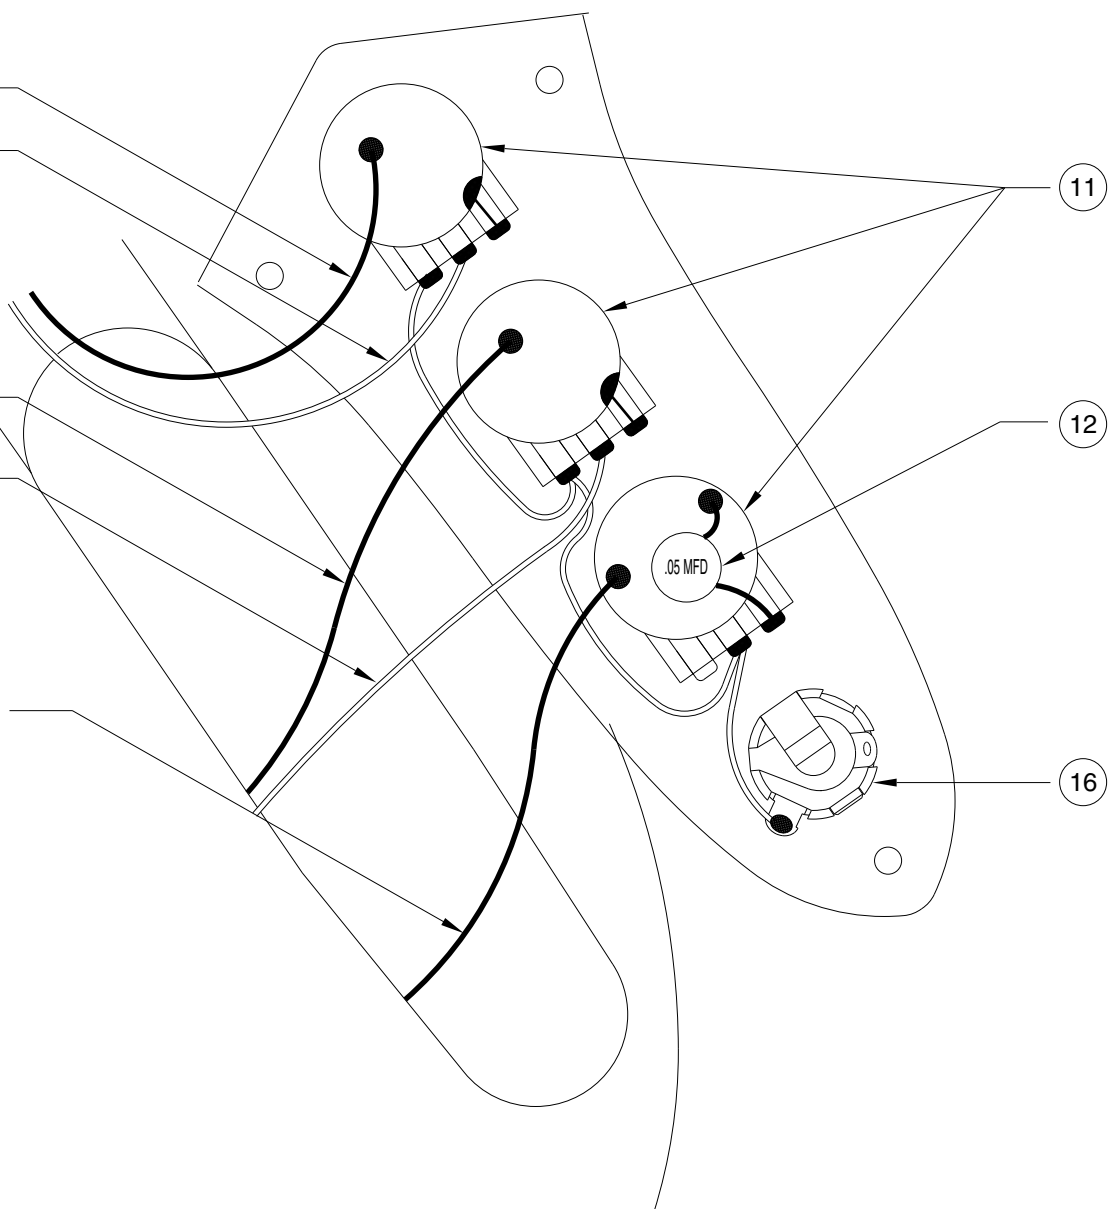

STANDARD JAZZ BASS FRETLESS UPGRADE 0136208

CONTROL ASSEMBLY

BLACK WIRE FROM
NECK PICKUP
WHITE WIRE FROM
NECK PICKUP

BLACK WIRE FROM
BRIDGE PICKUP
WHITE WIRE FROM
BRIDGE PICKUP

BLACK WIRE (GROUND)
FROM BRIDGE

BRIDGE ASSEMBLY

STANDARD JAZZ BASS FRETLESS UPGRADE 0136208

REF.#	P/N	DESCRIPTION
1	0050576000	Neck, Mexico Jazz Bass, Fretless, R/W
2	0036400000	Tuning Key, (1) Set
	0051532000	Bushing, Key Bass
	0011357000	Mounting Screw
3	0083675000	Bone Nut
4	0021427000	String Retainer
	0015578000	Mounting Screw
5	0038454000	Truss Rod Adjustment Nut
	0038467000	Truss Rod Adjusting Wrench
6	0058291xxx	Body, Jazz Bass, Mexico, Sunburst
	0058290xxx	Body, Jazz Bass, Mexico, Paint
7	0033024000	Neck Mounting Plate
	0015636000	Mounting Screw
8	0012344000	Strap Button
	0015610000	Mounting Screw
	0020491000	Felt Washer, White
9	0058292000	Pickguard, Jazz Bass, Mexico
	0015578000	Mounting Screw
10	0058294000	Pickup, Neck, Jazz Bass, Mexico
11	0058294000	Pickup, Bridge, Jazz Bass, Mexico
	0027035000	Mounting Screw
	0018556000	Weatherstrip
12	0019064000	Control, 250K (3)
	0016352000	Mounting Hex Nut
	0016436000	Washer, Lock Intl.
13	0015552000	Capacitor, .05 uF
14	0019455000	Knob, Volume, Black
15	0019513000	Knob, Tone, Black
16	0040780000	Control Plate
	0015578000	Mounting Screw
17	0047329000	Output Jack
	0016352000	Mounting Nut
	0016436000	Washer, Lock Intl.
	0031153000	Washer, Flat
18	0040798000	Bridge Assembly
	0015610000	Mounting Screw
	0021109000	Adjusting Wrench, Saddle Height
19	0040799000	Bridge Plate
20	0007706000	Bridge Section (4)
21	0015842000	Intonation Screw (4)
	0018689000	Intonation Spring (4)
22	0040800000	Height Adjustment Screw (8)

Body Part Number	
0058291532	Brown Sunburst
0058290506	Black
0058290573	Midnight Blue
0058290575	Midnight Wine
0058290580	Artic White

STANDARD JAZZ BASS FRETLESS UPGRADE 0136208

CONTROL FUNCTION