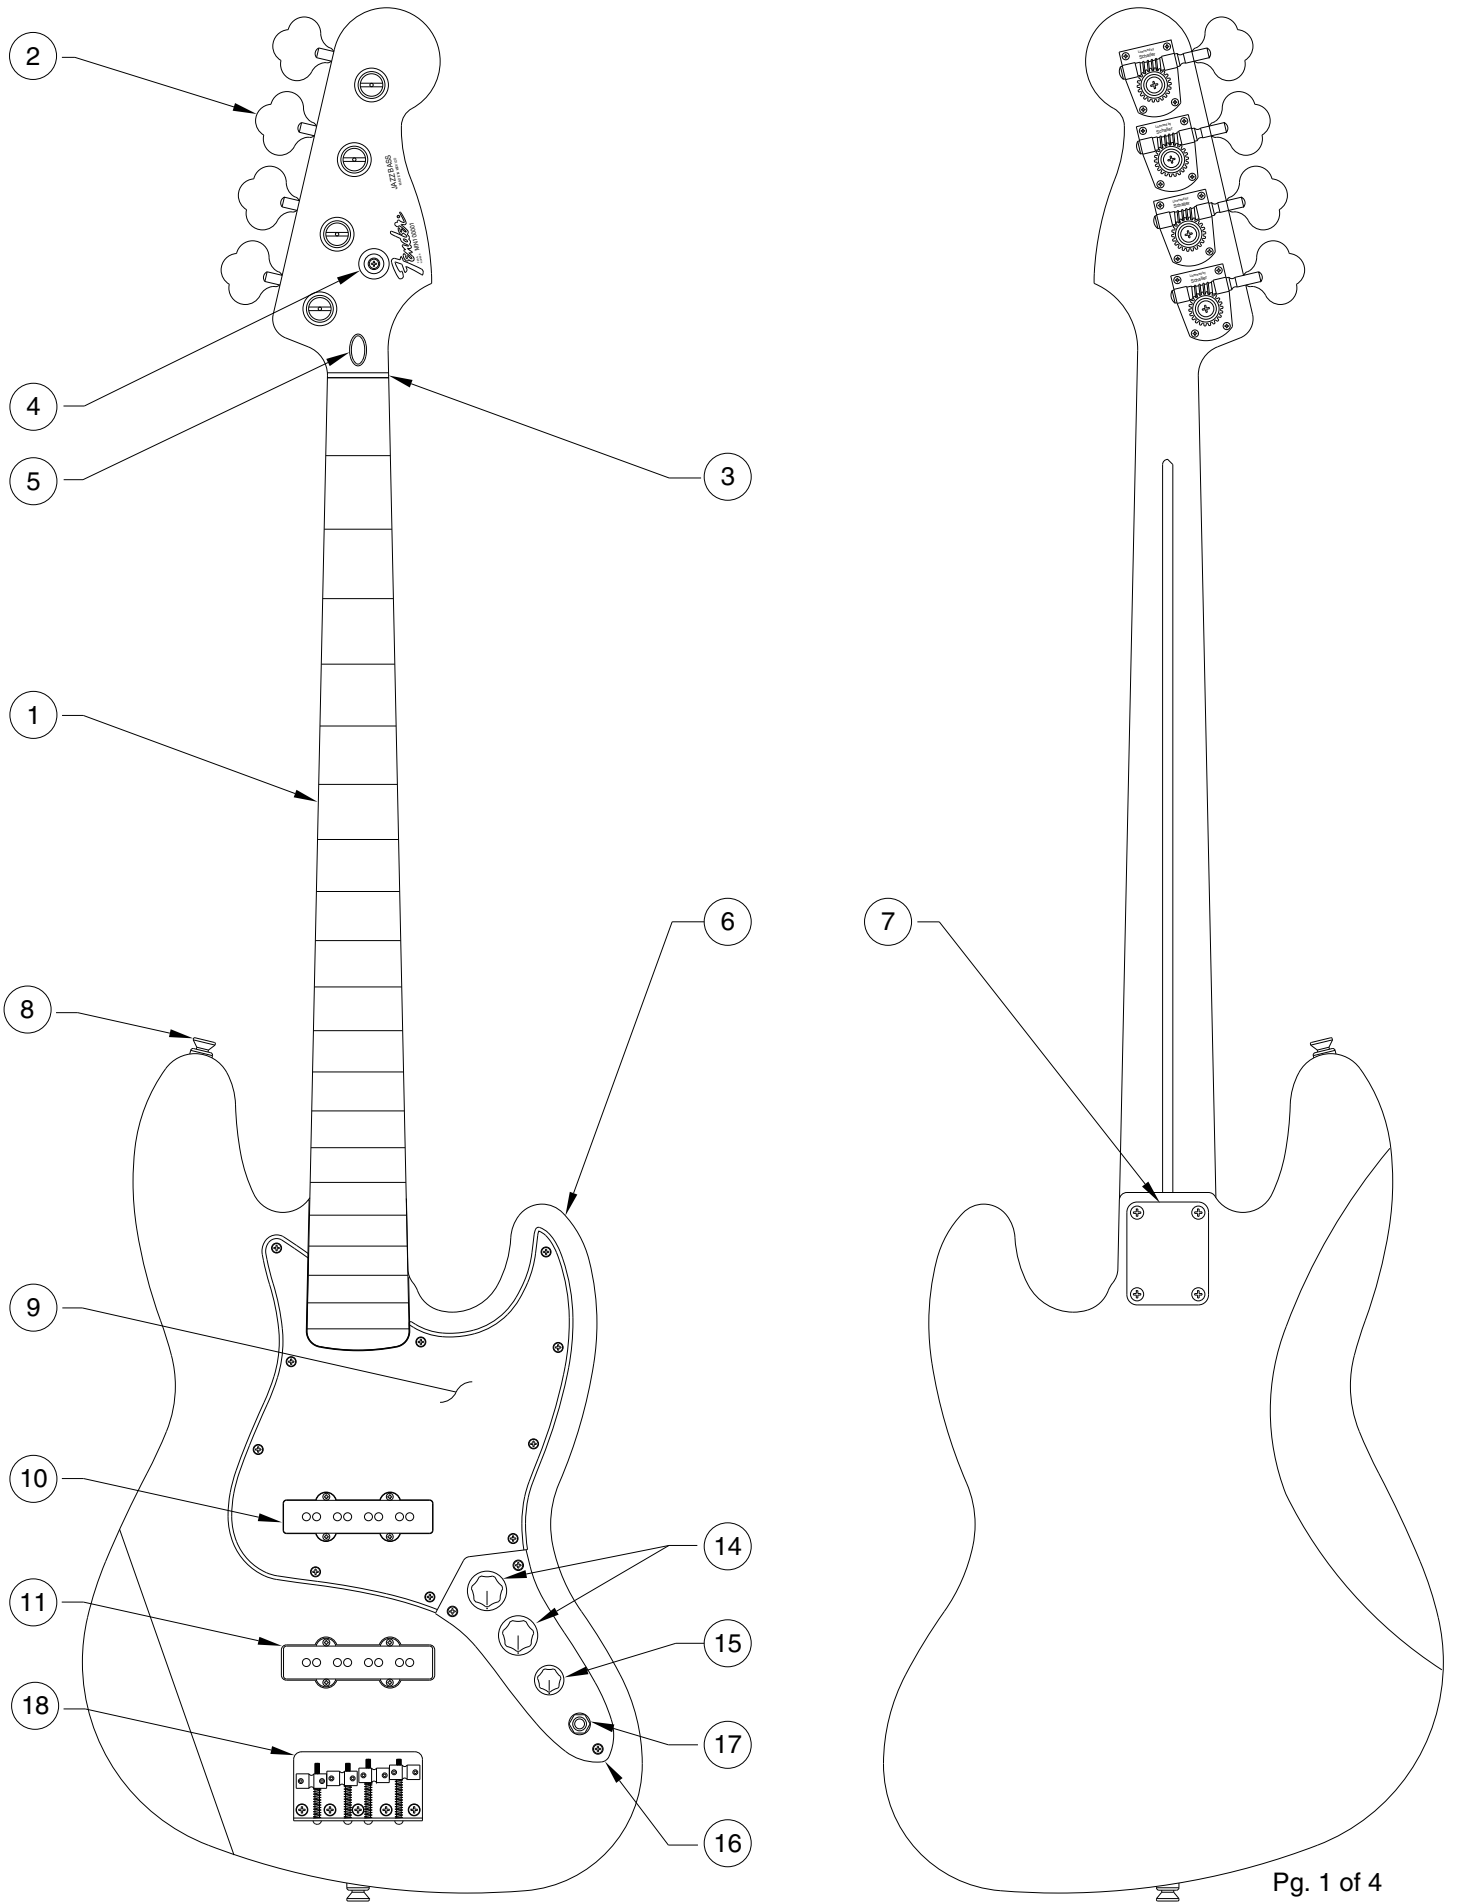

STANDARD JAZZ BASS FRETLESS UPGRADE 0136208

CONTROL ASSEMBLY

BLACK WIRE FROM
NECK PICKUP
WHITE WIRE FROM
NECK PICKUP

BLACK WIRE FROM
BRIDGE PICKUP
WHITE WIRE FROM
BRIDGE PICKUP

BLACK WIRE (GROUND)
FROM BRIDGE

BRIDGE ASSEMBLY

STANDARD JAZZ BASS FRETLESS UPGRADE 0136208

REF.#	P/N	DESCRIPTION
1	0050576000	Neck, Mexico Jazz Bass, Fretless, R/W
2	0036400000	Tuning Key, (1) Set
	0051532000	Bushing, Key Bass
	0011357000	Mounting Screw
3	0083675000	Bone Nut
4	0021427000	String Retainer
	0015578000	Mounting Screw
5	0038454000	Truss Rod Adjustment Nut
	0038467000	Truss Rod Adjusting Wrench
6	0058291xxx	Body, Jazz Bass, Mexico, Sunburst
	0058290xxx	Body, Jazz Bass, Mexico, Paint
7	0033024000	Neck Mounting Plate
	0015636000	Mounting Screw
8	0012344000	Strap Button
	0015610000	Mounting Screw
	0020491000	Felt Washer, White
9	0058292000	Pickguard, Jazz Bass, Mexico
	0015578000	Mounting Screw
10	0058294000	Pickup, Neck, Jazz Bass, Mexico
11	0058294000	Pickup, Bridge, Jazz Bass, Mexico
	0027035000	Mounting Screw
	0018556000	Weatherstrip
12	0019064000	Control, 250K (3)
	0016352000	Mounting Hex Nut
	0016436000	Washer, Lock Intl.
13	0015552000	Capacitor, .05 uF
14	0019455000	Knob, Volume, Black
15	0019513000	Knob, Tone, Black
16	0040780000	Control Plate
	0015578000	Mounting Screw
17	0047329000	Output Jack
	0016352000	Mounting Nut
	0016436000	Washer, Lock Intl.
	0031153000	Washer, Flat
18	0040798000	Bridge Assembly
	0015610000	Mounting Screw
	0021109000	Adjusting Wrench, Saddle Height
19	0040799000	Bridge Plate
20	0007706000	Bridge Section (4)
21	0015842000	Intonation Screw (4)
	0018689000	Intonation Spring (4)
22	0040800000	Height Adjustment Screw (8)

Body Part Number	
0058291532	Brown Sunburst
0058290506	Black
0058290573	Midnight Blue
0058290575	Midnight Wine
0058290580	Artic White

STANDARD JAZZ BASS FRETLESS UPGRADE 0136208

CONTROL FUNCTION