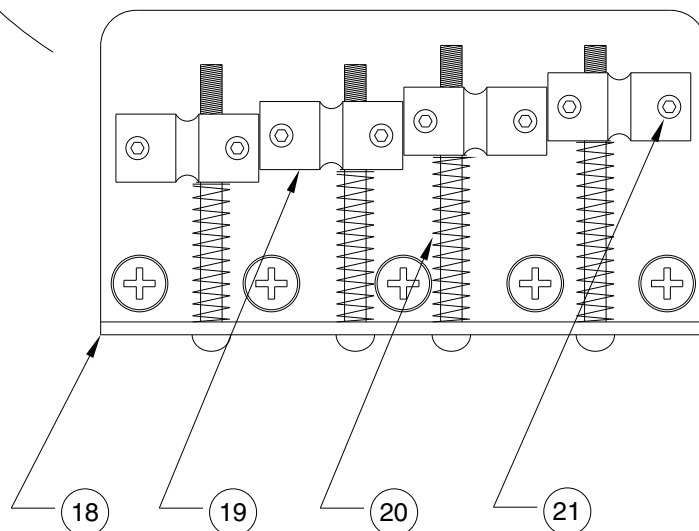

STANDARD JAZZ BASS UPGRADE / LEFT HAND / 0136220

CONTROL ASSEMBLY

BRIDGE ASSEMBLY

STANDARD JAZZ BASS UPGRADE / LEFT HAND / 0136220

REF.#	P/N	DESCRIPTION
1	0053728000	Neck, Left Hand, Jazz Bass Mexico R/W
2	0053373000	Tuning Key, (1) Set
	0051532000	Bushing, Key Bass
	0051531000	Mounting Screw
3	0083675000	Bone Nut
4	0021427000	String Retainer
	0015578000	Mounting Screw
5	0038454000	Truss Rod Adjustment Nut
	0038467000	Truss Rod Adjusting Wrench
6	0058312xxx	Body, Jazz Bass, Mexico
7	0033024000	Neck Mounting Plate
	0015636000	Mounting Screw
8	0012344000	Strap Button
	0015610000	Mounting Screw
	0020491000	Felt Washer, White
9	0058308000	Pickguard, J-Bass, White/Black/White
	0015578000	Mounting Screw
10	0058294000	Pickup, Neck, Jazz Bass, Mexico
11	0058295000	Pickup, Bridge, Jazz Bass, Mexico
	0027035000	Mounting Screw
	0018556000	Weatherstrip
12	0019064000	Control, 250K (3)
	0016352000	Mounting Hex Nut
	0016436000	Washer, Lock Intl.
13	0015552000	Capacitor, .05 uf
14	0019455000	Knob, Volume, Black (2)
15	0019513000	Knob, Tone, Black (2)
16	0040780000	Plate, Control
	0015578000	Mounting Screw
17	0047329000	Output Jack
	0016352000	Mounting Nut
	0016436000	Washer, Lock Intl.
	0031153000	Washer, Flat
18	0040798000	Bridge Assembly
	0015610000	Mounting Screw
	0021109000	Adjusting Wrench, Saddle Height
19	0040799000	Bridge Plate
20	0007706000	Bridge Section (4)
21	0015842000	Intonation Screw (4)
	0018689000	Intonation Spring (4)
22	0040800000	Height Adjust Screw (8)

Body Part Number	
0058312532	Brown Sunburst
0058312506	Black
0058312573	Midnight Blue
0058312575	Midnight Wine
0058312580	Arctic White

CONTROL FUNCTION