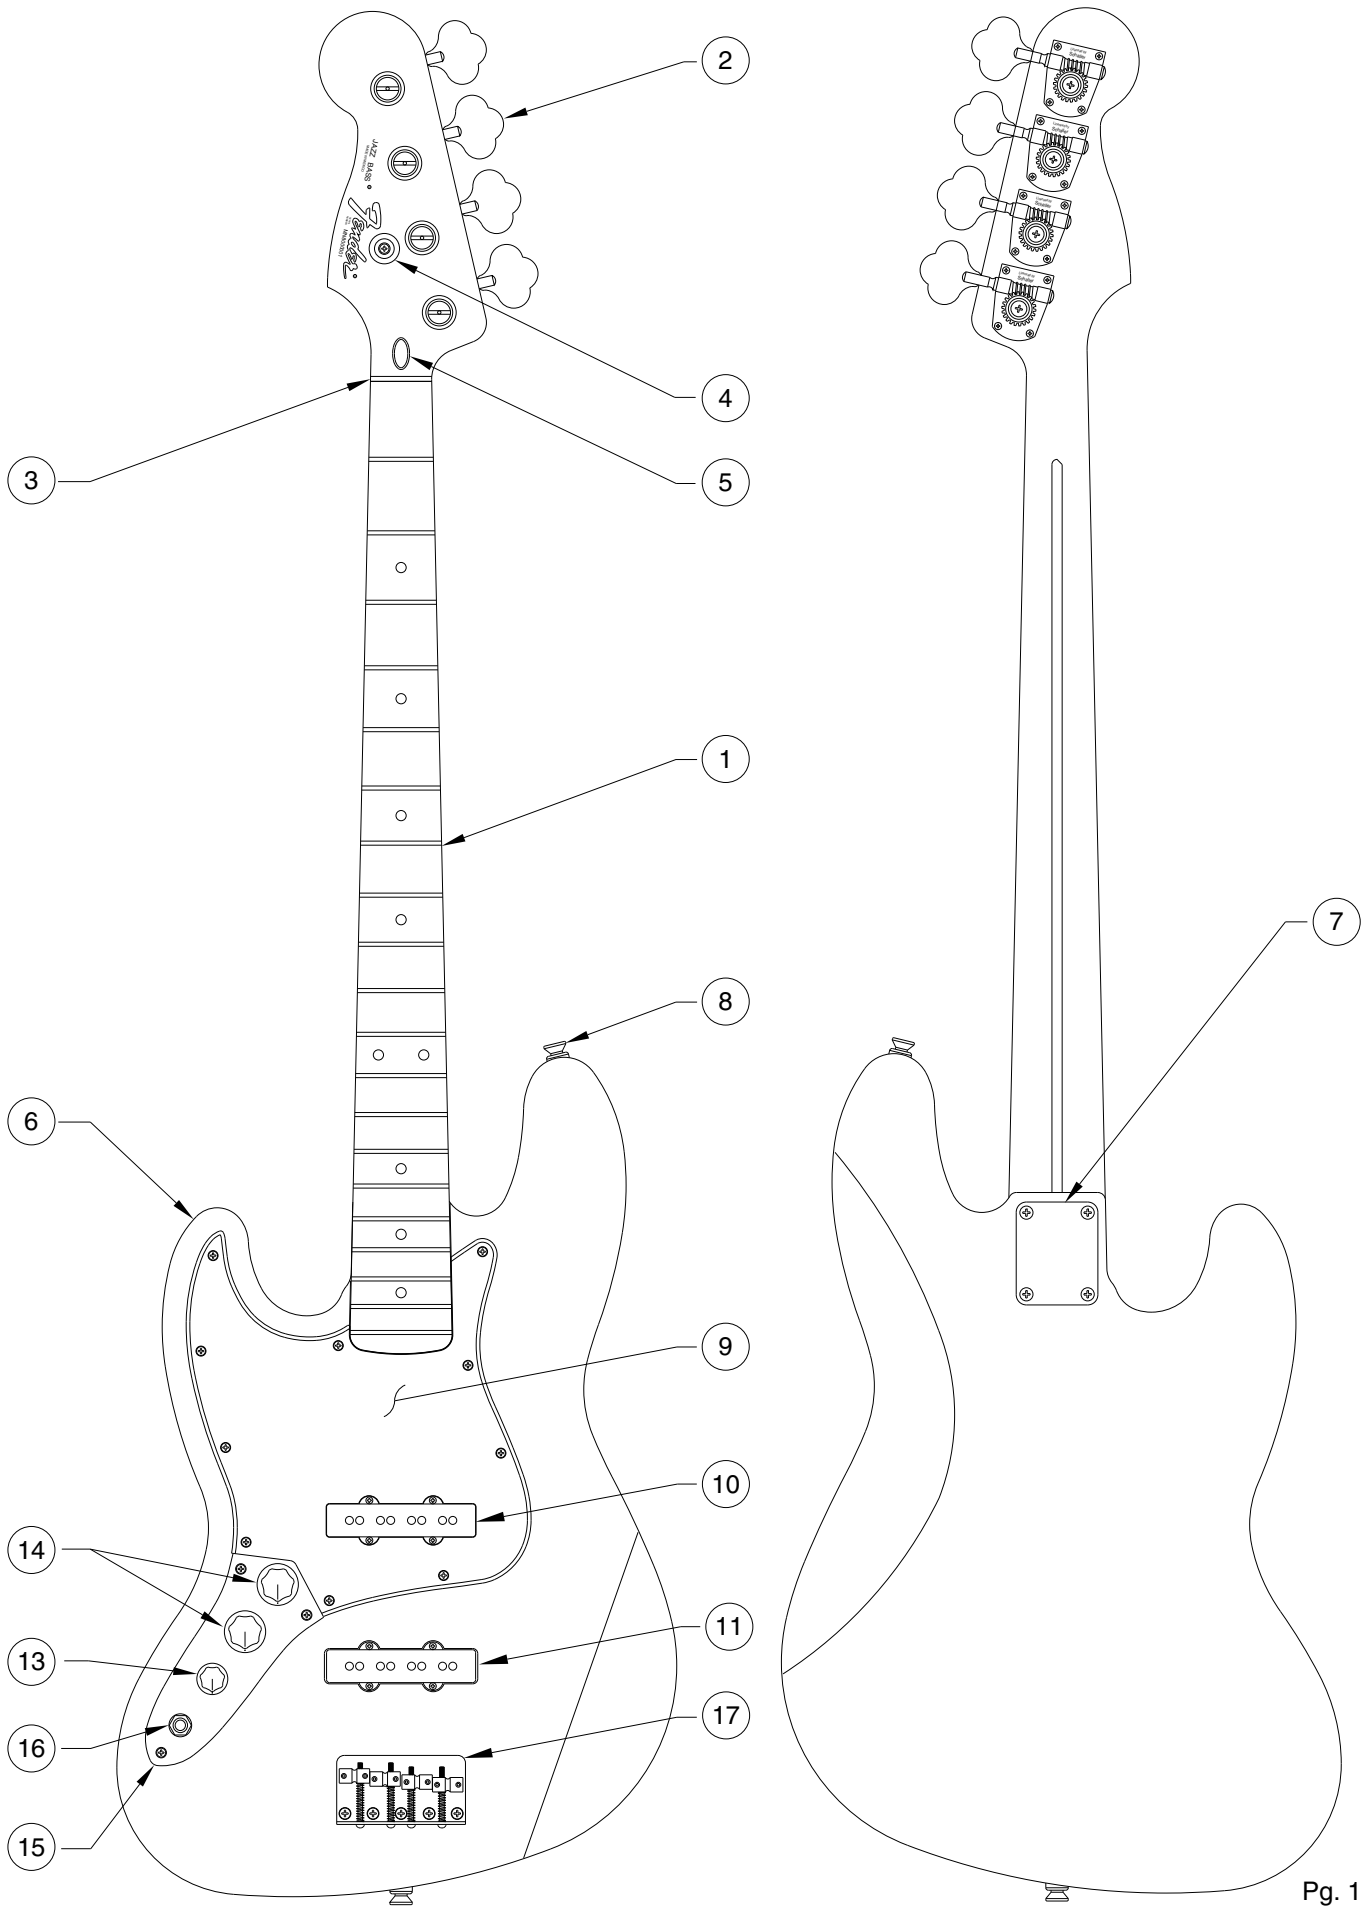

STANDARD JAZZ BASS UPGRADE / LEFT HAND / 0136220

CONTROL ASSEMBLY

BRIDGE ASSEMBLY

STANDARD JAZZ BASS UPGRADE / LEFT HAND / 0136220

REF.#	P/N	DESCRIPTION
1	0053728000	Neck, Left Hand, Jazz Bass Mexico R/W
2	0053373000	Tuning Key, (1) Set
	0051532000	Bushing, Key Bass
	0051531000	Mounting Screw
3	0083675000	Bone Nut
4	0021427000	String Retainer
	0015578000	Mounting Screw
5	0038454000	Truss Rod Adjustment Nut
	0038467000	Truss Rod Adjusting Wrench
6	0058312xxx	Body, Jazz Bass, Mexico
7	0033024000	Neck Mounting Plate
	0015636000	Mounting Screw
8	0012344000	Strap Button
	0015610000	Mounting Screw
	0020491000	Felt Washer, White
9	0058308000	Pickguard, J-Bass, White/Black/White
	0015578000	Mounting Screw
10	0058294000	Pickup, Neck, Jazz Bass, Mexico
11	0058295000	Pickup, Bridge, Jazz Bass, Mexico
	0027035000	Mounting Screw
	0018556000	Weatherstrip
12	0019064000	Control, 250K (3)
	0016352000	Mounting Hex Nut
	0016436000	Washer, Lock Intl.
13	0015552000	Capacitor, .05 uf
14	0019455000	Knob, Volume, Black (2)
15	0019513000	Knob, Tone, Black (2)
16	0040780000	Plate, Control
	0015578000	Mounting Screw
17	0047329000	Output Jack
	0016352000	Mounting Nut
	0016436000	Washer, Lock Intl.
	0031153000	Washer, Flat
18	0040798000	Bridge Assembly
	0015610000	Mounting Screw
	0021109000	Adjusting Wrench, Saddle Height
19	0040799000	Bridge Plate
20	0007706000	Bridge Section (4)
21	0015842000	Intonation Screw (4)
	0018689000	Intonation Spring (4)
22	0040800000	Height Adjust Screw (8)

Body Part Number	
0058312532	Brown Sunburst
0058312506	Black
0058312573	Midnight Blue
0058312575	Midnight Wine
0058312580	Arctic White

CONTROL FUNCTION