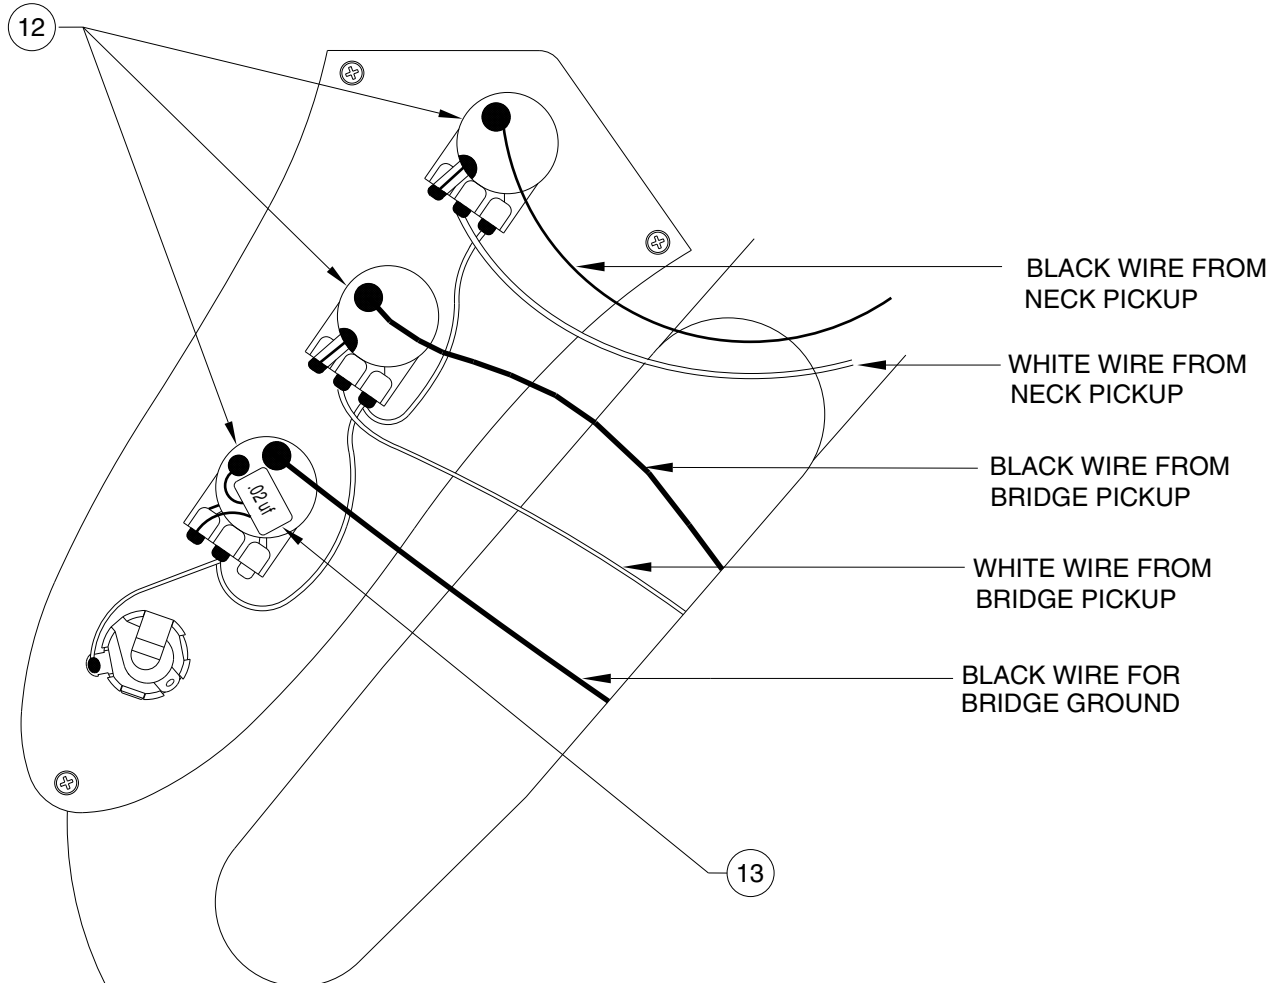

STANDARD JAZZ BASS UPGRADE / LEFT HAND / 0136220

CONTROL ASSEMBLY

BRIDGE ASSEMBLY

STANDARD JAZZ BASS UPGRADE / LEFT HAND / 0136220

REF.#	P/N	DESCRIPTION
1	0053728000	Neck, Left Hand, Jazz Bass Mexico R/W
2	0053373000	Tuning Key, (1) Set
	0051532000	Bushing, Key Bass
	0051531000	Mounting Screw
3	0083675000	Bone Nut
4	0021427000	String Retainer
	0015578000	Mounting Screw
5	0038454000	Truss Rod Adjustment Nut
	0038467000	Truss Rod Adjusting Wrench
6	0058312xxx	Body, Jazz Bass, Mexico
7	0033024000	Neck Mounting Plate
	0015636000	Mounting Screw
8	0012344000	Strap Button
	0015610000	Mounting Screw
	0020491000	Felt Washer, White
9	0058308000	Pickguard, J-Bass, White/Black/White
	0015578000	Mounting Screw
10	0058294000	Pickup, Neck, Jazz Bass, Mexico
11	0058295000	Pickup, Bridge, Jazz Bass, Mexico
	0027035000	Mounting Screw
	0018556000	Weatherstrip
12	0019064000	Control, 250K (3)
	0016352000	Mounting Hex Nut
	0016436000	Washer, Lock Intl.
13	0015552000	Capacitor, .05 uf
14	0019455000	Knob, Volume, Black (2)
15	0019513000	Knob, Tone, Black (2)
16	0040780000	Plate, Control
	0015578000	Mounting Screw
17	0047329000	Output Jack
	0016352000	Mounting Nut
	0016436000	Washer, Lock Intl.
	0031153000	Washer, Flat
18	0040798000	Bridge Assembly
	0015610000	Mounting Screw
	0021109000	Adjusting Wrench, Saddle Height
19	0040799000	Bridge Plate
20	0007706000	Bridge Section (4)
21	0015842000	Intonation Screw (4)
	0018689000	Intonation Spring (4)
22	0040800000	Height Adjust Screw (8)

Body Part Number	
0058312532	Brown Sunburst
0058312506	Black
0058312573	Midnight Blue
0058312575	Midnight Wine
0058312580	Arctic White

CONTROL FUNCTION