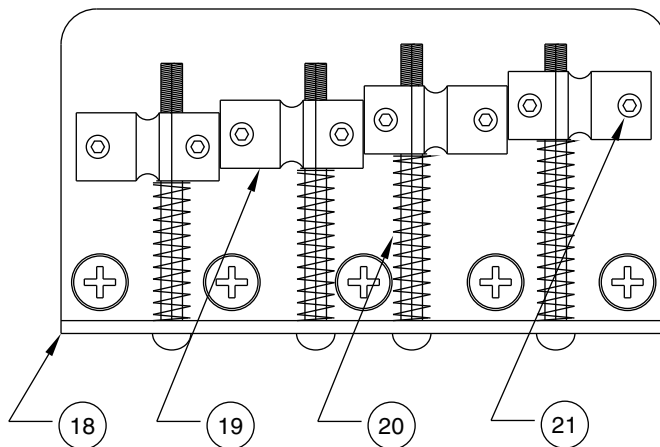

STANDARD JAZZ BASS 0136500

STANDARD JAZZ BASS 0136500

CONTROL ASSEMBLY

BRIDGE ASSEMBLY

STANDARD JAZZ BASS 0136500

REF.#	P/N	DESCRIPTION
1	0037445000	Neck, Standard Jazz Bass Mex R/W
2	0036400000	Tuning Key, (1) Set
	0051532000	Bushing Key Bass
	0011357000	Mounting Screw
3	0083675000	Bone Nut
4	0021427000	String Retainer
	0015578000	Mounting Screw
5	0038454000	Truss Rod Adjustment Nut
	0038467000	Truss Rod Adjusting Wrench
6	0040860xxx	Body, J Bass Mexico, Sunburst
	0037444xxx	Body, J Bass Mexico, Paint
7	0033024000	Neck Mounting Plate
	0015636000	Mounting Screw
8	0012344000	Strap Button
	0015610000	Mounting Screw
	0020491000	Felt Washer, White
9	0037735000	Pickguard, J-Bass Mex
	0015578000	Mounting Screw
10	0036437000	Pickup, J-Bass Cort (2)
	0051527000	Mounting Screw
	0018556000	Weatherstrip
11	0013446000	Control, 250K (3)
	0016352000	Mounting Hex Nut
	0016436000	Washer, Lock Intl.
12	0015552000	Capacitor, .05 uF
13	0054188000	Knob, Tone, Blk (1)
14	0054189000	Knob, Volume, Blk (2)
15	0040780000	Plate, Control
	0015578000	Mounting Screw
16	0047329000	Output Jack
	0016352000	Mounting Nut
	0016436000	Washer, Lock Intl.
	0031153000	Washer, Flat
17	0040798000	Bridge Assy, Mex Bass
	0015610000	Mounting Screw
	0021109000	Adjusting Wrench, Saddle Height
18	0040799000	Bridge Plate, Mex Bass
19	0007706000	Bridge Section (4)
20	0015842000	Intonation Screw (4)
	0018689000	Intonation Spring (4)
21	0040800000	Height Adjust Screw (8)

Body Part Number	
0040860532	Brown Sunburst
0037444506	Black
0037444573	Midnight Blue
0037444575	Midnight Wine
0037444580	Artic White

STANDARD JAZZ BASS 0136500

CONTROL FUNCTION