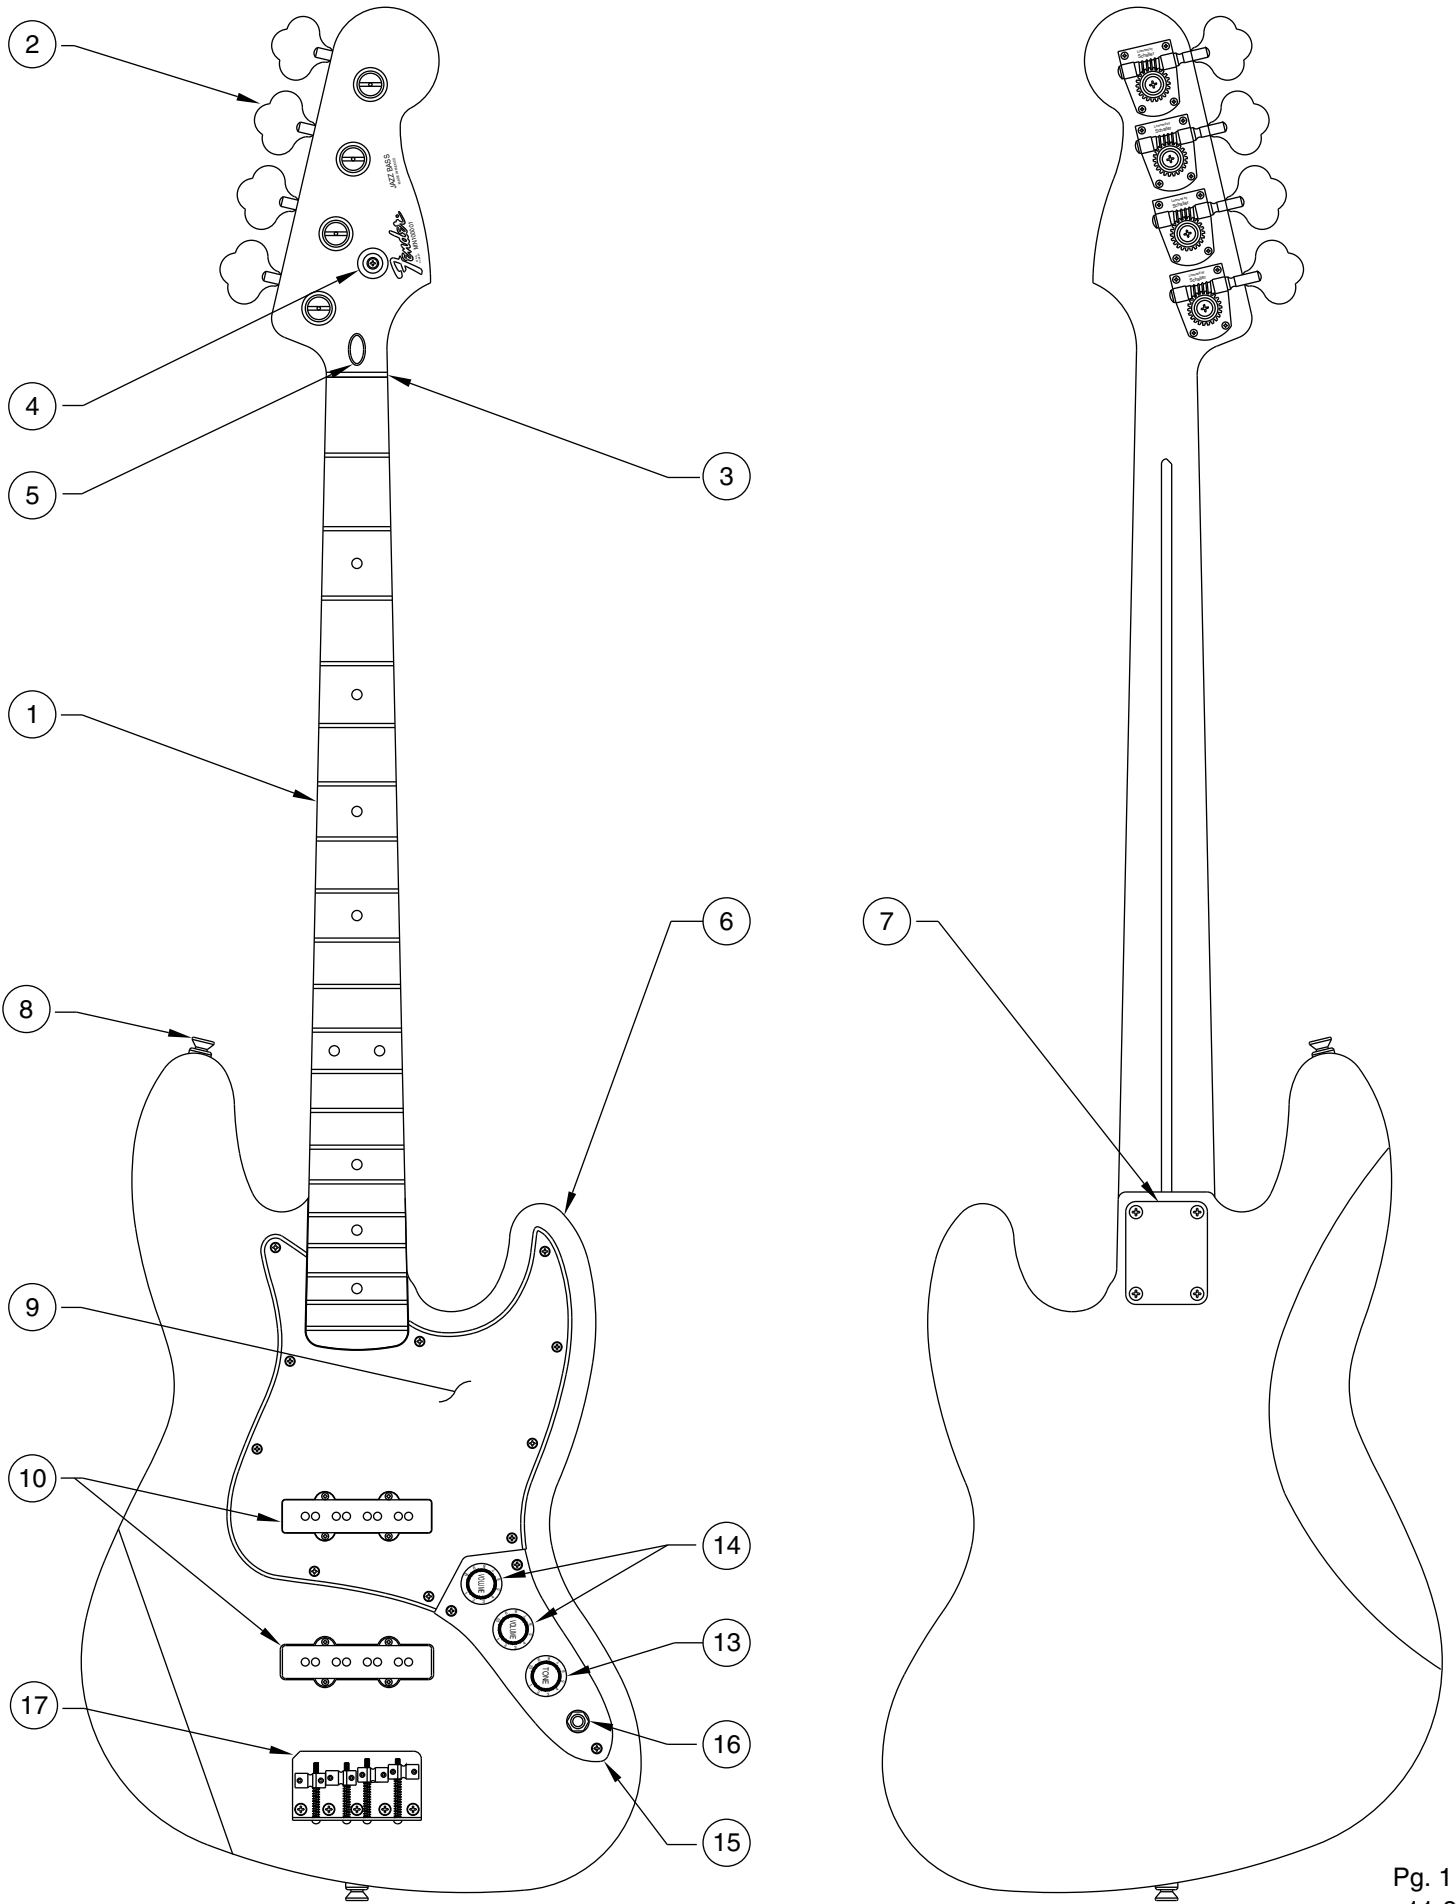

STANDARD JAZZ BASS 0136500

STANDARD JAZZ BASS 0136500

CONTROL ASSEMBLY

BRIDGE ASSEMBLY

STANDARD JAZZ BASS 0136500

REF.#	P/N	DESCRIPTION
1	0037445000	Neck, Standard Jazz Bass Mex R/W
2	0036400000	Tuning Key, (1) Set
	0051532000	Bushing Key Bass
	0011357000	Mounting Screw
3	0083675000	Bone Nut
4	0021427000	String Retainer
	0015578000	Mounting Screw
5	0038454000	Truss Rod Adjustment Nut
	0038467000	Truss Rod Adjusting Wrench
6	0040860xxx	Body, J Bass Mexico, Sunburst
	0037444xxx	Body, J Bass Mexico, Paint
7	0033024000	Neck Mounting Plate
	0015636000	Mounting Screw
8	0012344000	Strap Button
	0015610000	Mounting Screw
	0020491000	Felt Washer, White
9	0037735000	Pickguard, J-Bass Mex
	0015578000	Mounting Screw
10	0036437000	Pickup, J-Bass Cort (2)
	0051527000	Mounting Screw
	0018556000	Weatherstrip
11	0013446000	Control, 250K (3)
	0016352000	Mounting Hex Nut
	0016436000	Washer, Lock Intl.
12	0015552000	Capacitor, .05 uF
13	0054188000	Knob, Tone, Blk (1)
14	0054189000	Knob, Volume, Blk (2)
15	0040780000	Plate, Control
	0015578000	Mounting Screw
16	0047329000	Output Jack
	0016352000	Mounting Nut
	0016436000	Washer, Lock Intl.
	0031153000	Washer, Flat
17	0040798000	Bridge Assy, Mex Bass
	0015610000	Mounting Screw
	0021109000	Adjusting Wrench, Saddle Height
18	0040799000	Bridge Plate, Mex Bass
19	0007706000	Bridge Section (4)
20	0015842000	Intonation Screw (4)
	0018689000	Intonation Spring (4)
21	0040800000	Height Adjust Screw (8)

Body Part Number	
0040860532	Brown Sunburst
0037444506	Black
0037444573	Midnight Blue
0037444575	Midnight Wine
0037444580	Artic White

STANDARD JAZZ BASS 0136500

CONTROL FUNCTION