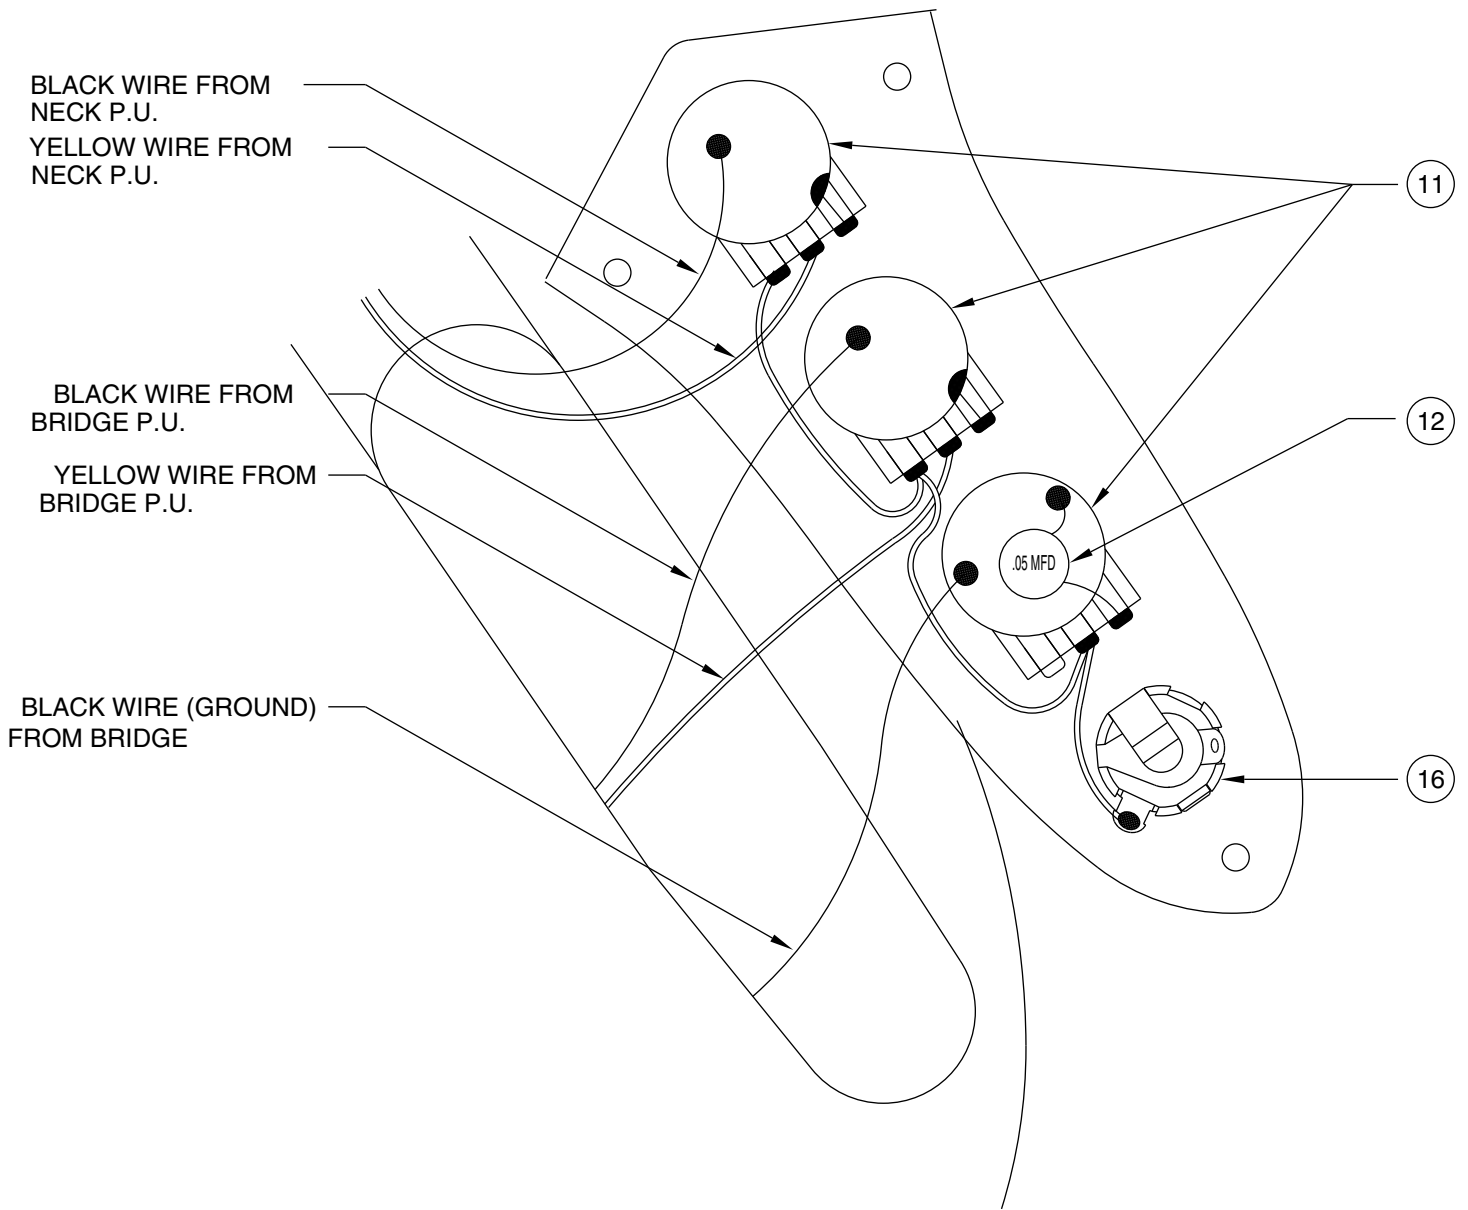

STANDARD JAZZ BASS 0136500

STANDARD JAZZ BASS 0136500

CONTROL ASSEMBLY

BRIDGE ASSEMBLY

STANDARD JAZZ BASS 0136500

REF.#	P/N	DESCRIPTION
1	0037445000	Neck, Standard Jazz Bass Mex R/W
2	0036400000	Tuning Key, (1) Set
	0051532000	Bushing Key Bass
	0011357000	Mounting Screw
3	0083675000	Bone Nut
4	0021427000	String Retainer
	0015578000	Mounting Screw
5	0038454000	Truss Rod Adjustment Nut
	0038467000	Truss Rod Adjusting Wrench
6	0040860xxx	Body, J Bass Mexico, Sunburst
	0037444xxx	Body, J Bass Mexico, Paint
7	0033024000	Neck Mounting Plate
	0015636000	Mounting Screw
8	0012344000	Strap Button
	0015610000	Mounting Screw
	0020491000	Felt Washer, White
9	0037735000	Pickguard, J-Bass Mex
	0015578000	Mounting Screw
10	0036437000	Pickup, J-Bass Cort (2)
	0051527000	Mounting Screw
	0018556000	Weatherstrip
11	0013446000	Control, 250K (3)
	0016352000	Mounting Hex Nut
	0016436000	Washer, Lock Intl.
12	0015552000	Capacitor, .05 uF
13	0054188000	Knob, Tone, Blk (1)
14	0054189000	Knob, Volume, Blk (2)
15	0040780000	Plate, Control
	0015578000	Mounting Screw
16	0047329000	Output Jack
	0016352000	Mounting Nut
	0016436000	Washer, Lock Intl.
	0031153000	Washer, Flat
17	0040798000	Bridge Assy, Mex Bass
	0015610000	Mounting Screw
	0021109000	Adjusting Wrench, Saddle Height
18	0040799000	Bridge Plate, Mex Bass
19	0007706000	Bridge Section (4)
20	0015842000	Intonation Screw (4)
	0018689000	Intonation Spring (4)
21	0040800000	Height Adjust Screw (8)

Body Part Number	
0040860532	Brown Sunburst
0037444506	Black
0037444573	Midnight Blue
0037444575	Midnight Wine
0037444580	Artic White

STANDARD JAZZ BASS 0136500

CONTROL FUNCTION