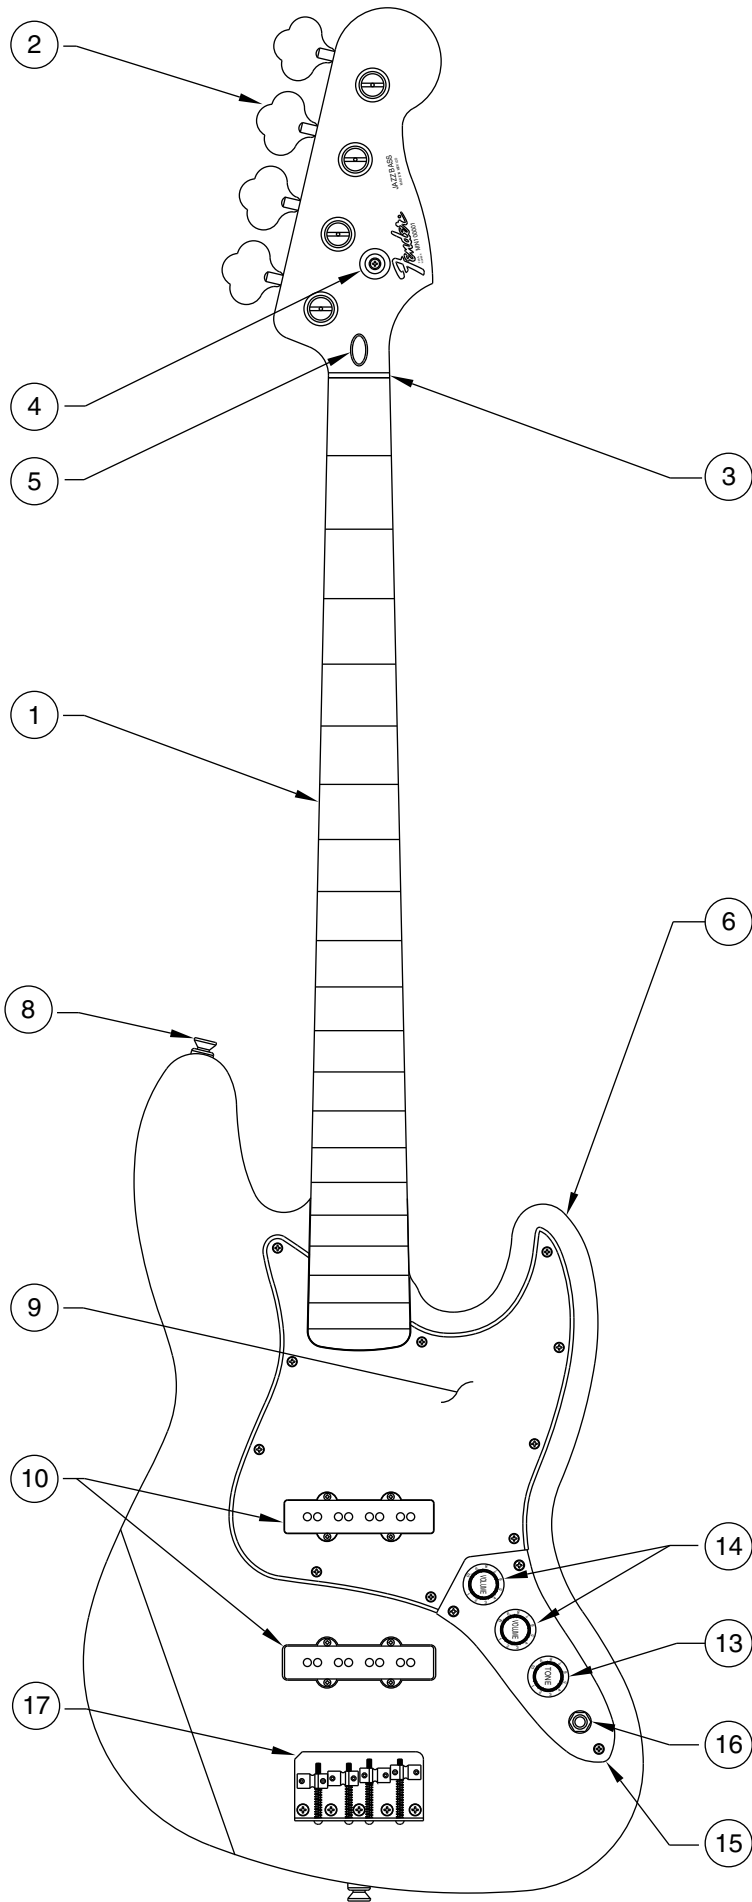

STANDARD JAZZ BASS FRETLESS 0136508

STANDARD JAZZ BASS FRETLESS 0136508

CONTROL ASSEMBLY

BRIDGE ASSEMBLY

STANDARD JAZZ BASS FRETLESS 0136508

REF.#	P/N	DESCRIPTION
1	0050576000	Neck, Standard Jazz Bass Mex R/W Fretless
2	0036400000	Tuning Key, (1) Set
	0051532000	Bushing Key Bass
	0011357000	Mounting Screw
3	0083675000	Bone Nut
4	0021427000	String Retainer
	0015578000	Mounting Screw
5	0038454000	Truss Rod Adjustment Nut
	0038467000	Truss Rod Adjusting Wrench
6	0040860xxx	Body, J Bass Mexico, Sunburst
	0037444xxx	Body, J Bass Mexico, Paint
7	0033024000	Neck Mounting Plate
	0015636000	Mounting Screw
8	0012344000	Strap Button
	0015610000	Mounting Screw
	0020491000	Felt Washer, White
9	0037735000	Pickguard, J-Bass Mex
	0015578000	Mounting Screw
10	0036437000	Pickup, J-Bass Cort (2)
	0051527000	Mounting Screw
	0018556000	Weatherstrip
11	0013446000	Control, 250K (3)
	0016352000	Mounting Hex Nut
	0016436000	Washer, Lock Intl.
12	0015552000	Capacitor, .05 uF
13	0054188000	Knob, Tone, Blk (1)
14	0054189000	Knob, Volume, Blk (2)
15	0040780000	Plate, Control
	0015578000	Mounting Screw
16	0047329000	Output Jack
	0016352000	Mounting Nut
	0016436000	Washer, Lock Intl.
	0031153000	Washer, Flat
17	0040798000	Bridge Assy, Mex Bass
	0015610000	Mounting Screw
	0021109000	Adjusting Wrench, Saddle Height
18	0040799000	Bridge Plate, Mex Bass
19	0007706000	Bridge Section (4)
20	0015842000	Intonation Screw (4)
	0018689000	Intonation Spring (4)
21	0040800000	Height Adjust Screw (8)

Body Part Number	
0040860532	Brown Sunburst
0037444506	Black
0037444573	Midnight Blue
0037444575	Midnight Wine
0037444580	Artic White

STANDARD JAZZ BASS FRETLESS 0136508

CONTROL FUNCTION