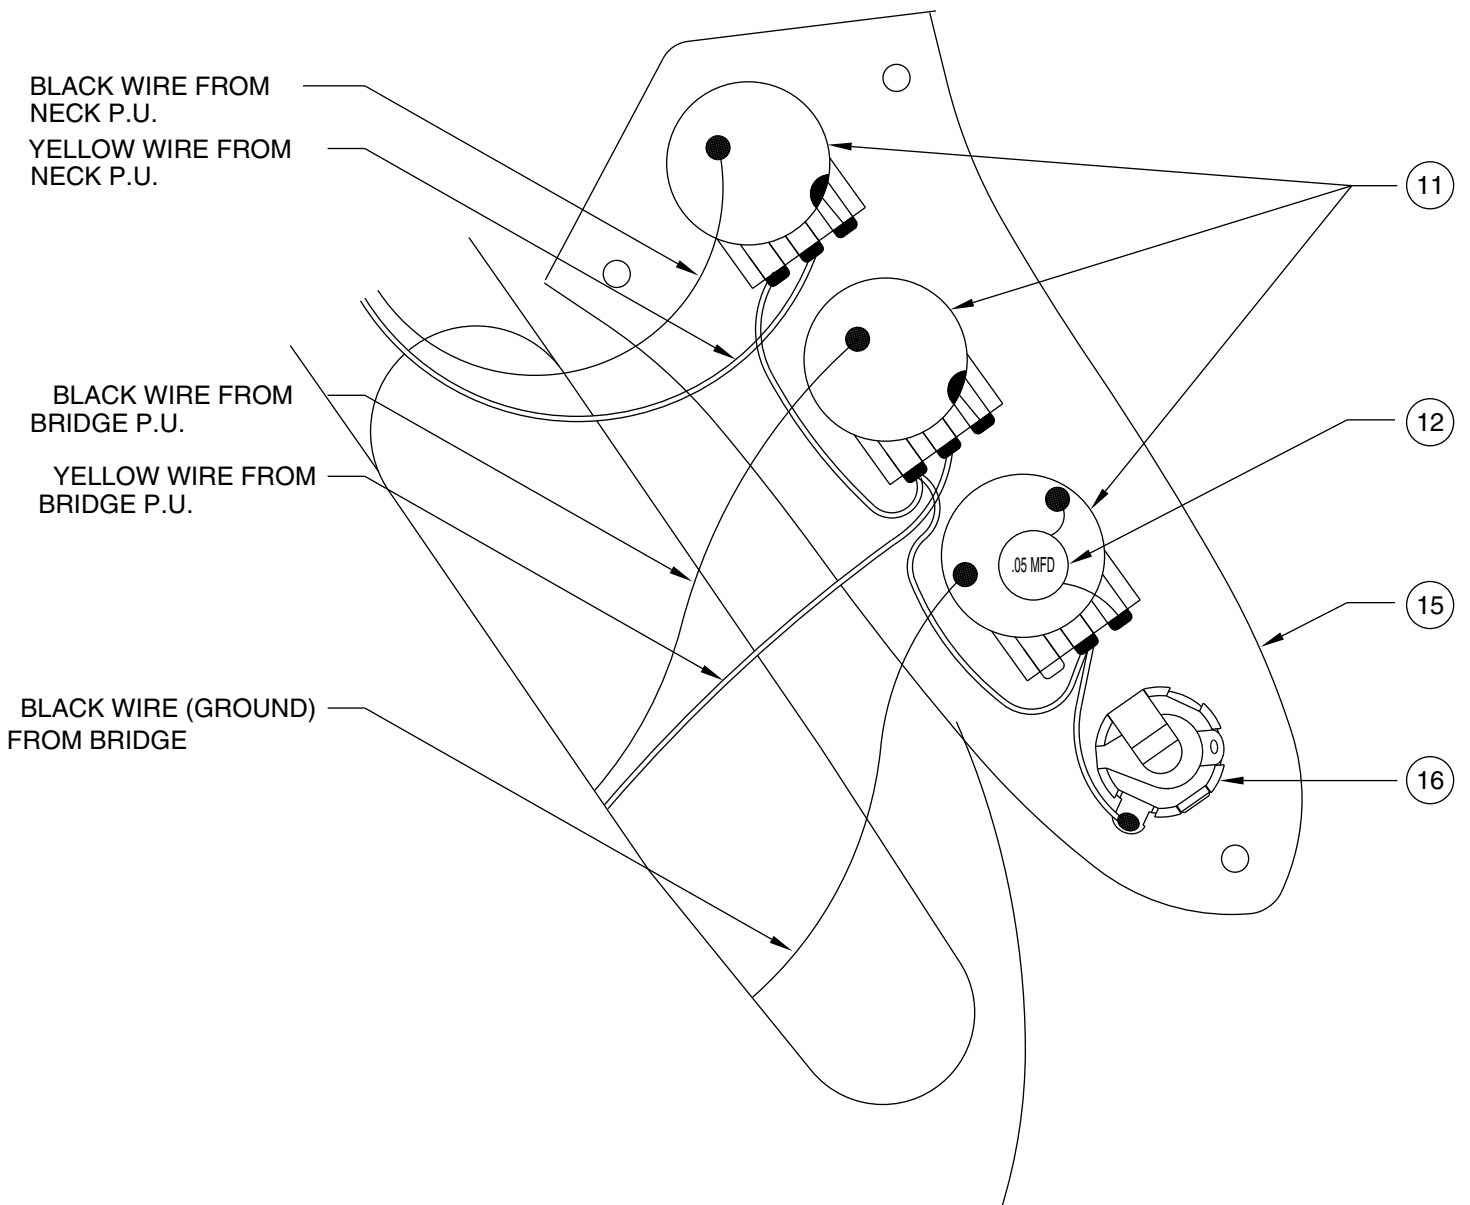

STANDARD JAZZ BASS FRETLESS 0136508

STANDARD JAZZ BASS FRETLESS 0136508

CONTROL ASSEMBLY

BRIDGE ASSEMBLY

STANDARD JAZZ BASS FRETLESS 0136508

REF.#	P/N	DESCRIPTION
1	0050576000	Neck, Standard Jazz Bass Mex R/W Fretless
2	0036400000	Tuning Key, (1) Set
	0051532000	Bushing Key Bass
	0011357000	Mounting Screw
3	0083675000	Bone Nut
4	0021427000	String Retainer
	0015578000	Mounting Screw
5	0038454000	Truss Rod Adjustment Nut
	0038467000	Truss Rod Adjusting Wrench
6	0040860xxx	Body, J Bass Mexico, Sunburst
	0037444xxx	Body, J Bass Mexico, Paint
7	0033024000	Neck Mounting Plate
	0015636000	Mounting Screw
8	0012344000	Strap Button
	0015610000	Mounting Screw
	0020491000	Felt Washer, White
9	0037735000	Pickguard, J-Bass Mex
	0015578000	Mounting Screw
10	0036437000	Pickup, J-Bass Cort (2)
	0051527000	Mounting Screw
	0018556000	Weatherstrip
11	0013446000	Control, 250K (3)
	0016352000	Mounting Hex Nut
	0016436000	Washer, Lock Intl.
12	0015552000	Capacitor, .05 uF
13	0054188000	Knob, Tone, Blk (1)
14	0054189000	Knob, Volume, Blk (2)
15	0040780000	Plate, Control
	0015578000	Mounting Screw
16	0047329000	Output Jack
	0016352000	Mounting Nut
	0016436000	Washer, Lock Intl.
	0031153000	Washer, Flat
17	0040798000	Bridge Assy, Mex Bass
	0015610000	Mounting Screw
	0021109000	Adjusting Wrench, Saddle Height
18	0040799000	Bridge Plate, Mex Bass
19	0007706000	Bridge Section (4)
20	0015842000	Intonation Screw (4)
	0018689000	Intonation Spring (4)
21	0040800000	Height Adjust Screw (8)

Body Part Number	
0040860532	Brown Sunburst
0037444506	Black
0037444573	Midnight Blue
0037444575	Midnight Wine
0037444580	Artic White

STANDARD JAZZ BASS FRETLESS 0136508

CONTROL FUNCTION