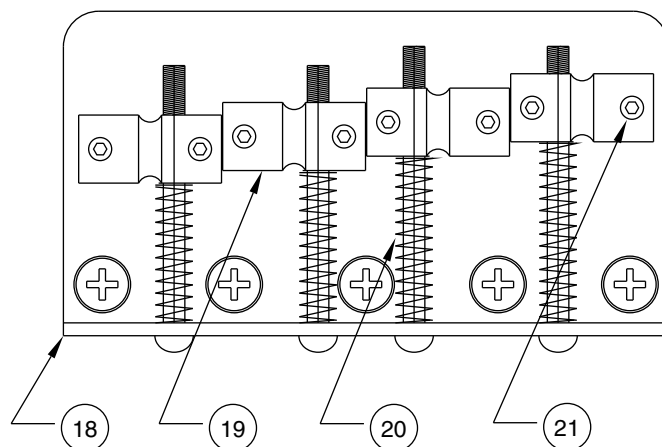

STANDARD JAZZ BASS FRETLESS 0136508

STANDARD JAZZ BASS FRETLESS 0136508

CONTROL ASSEMBLY

BRIDGE ASSEMBLY

STANDARD JAZZ BASS FRETLESS 0136508

REF.#	P/N	DESCRIPTION
1	0050576000	Neck, Standard Jazz Bass Mex R/W Fretless
2	0036400000	Tuning Key, (1) Set
	0051532000	Bushing Key Bass
	0011357000	Mounting Screw
3	0083675000	Bone Nut
4	0021427000	String Retainer
	0015578000	Mounting Screw
5	0038454000	Truss Rod Adjustment Nut
	0038467000	Truss Rod Adjusting Wrench
6	0040860xxx	Body, J Bass Mexico, Sunburst
	0037444xxx	Body, J Bass Mexico, Paint
7	0033024000	Neck Mounting Plate
	0015636000	Mounting Screw
8	0012344000	Strap Button
	0015610000	Mounting Screw
	0020491000	Felt Washer, White
9	0037735000	Pickguard, J-Bass Mex
	0015578000	Mounting Screw
10	0036437000	Pickup, J-Bass Cort (2)
	0051527000	Mounting Screw
	0018556000	Weatherstrip
11	0013446000	Control, 250K (3)
	0016352000	Mounting Hex Nut
	0016436000	Washer, Lock Intl.
12	0015552000	Capacitor, .05 uF
13	0054188000	Knob, Tone, Blk (1)
14	0054189000	Knob, Volume, Blk (2)
15	0040780000	Plate, Control
	0015578000	Mounting Screw
16	0047329000	Output Jack
	0016352000	Mounting Nut
	0016436000	Washer, Lock Intl.
	0031153000	Washer, Flat
17	0040798000	Bridge Assy, Mex Bass
	0015610000	Mounting Screw
	0021109000	Adjusting Wrench, Saddle Height
18	0040799000	Bridge Plate, Mex Bass
19	0007706000	Bridge Section (4)
20	0015842000	Intonation Screw (4)
	0018689000	Intonation Spring (4)
21	0040800000	Height Adjust Screw (8)

Body Part Number	
0040860532	Brown Sunburst
0037444506	Black
0037444573	Midnight Blue
0037444575	Midnight Wine
0037444580	Artic White

STANDARD JAZZ BASS FRETLESS 0136508

CONTROL FUNCTION