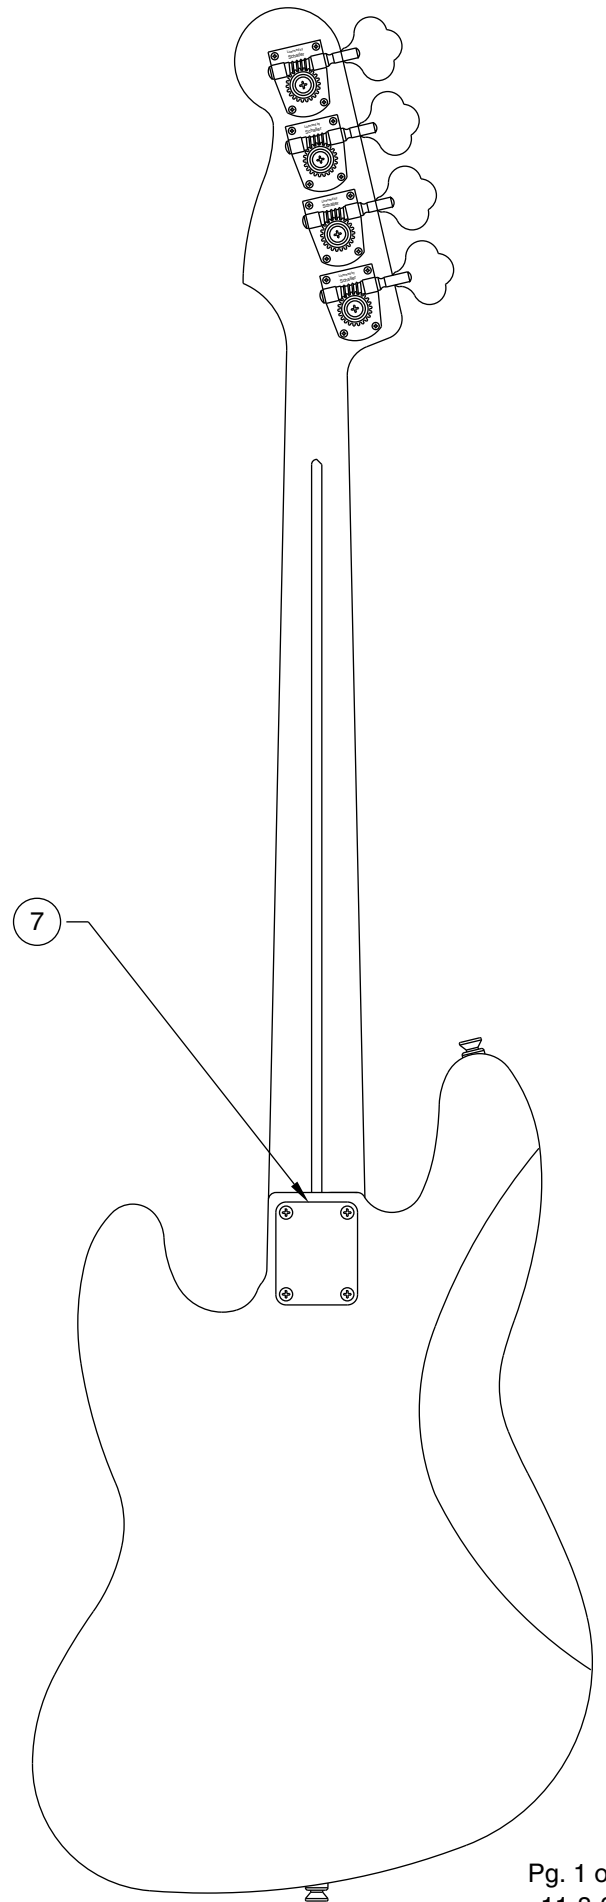

STANDARD JAZZ BASS FRETLESS 0136508

STANDARD JAZZ BASS FRETLESS 0136508

CONTROL ASSEMBLY

BRIDGE ASSEMBLY

STANDARD JAZZ BASS FRETLESS 0136508

REF.#	P/N	DESCRIPTION
1	0050576000	Neck, Standard Jazz Bass Mex R/W Fretless
2	0036400000	Tuning Key, (1) Set
	0051532000	Bushing Key Bass
	0011357000	Mounting Screw
3	0083675000	Bone Nut
4	0021427000	String Retainer
	0015578000	Mounting Screw
5	0038454000	Truss Rod Adjustment Nut
	0038467000	Truss Rod Adjusting Wrench
6	0040860xxx	Body, J Bass Mexico, Sunburst
	0037444xxx	Body, J Bass Mexico, Paint
7	0033024000	Neck Mounting Plate
	0015636000	Mounting Screw
8	0012344000	Strap Button
	0015610000	Mounting Screw
	0020491000	Felt Washer, White
9	0037735000	Pickguard, J-Bass Mex
	0015578000	Mounting Screw
10	0036437000	Pickup, J-Bass Cort (2)
	0051527000	Mounting Screw
	0018556000	Weatherstrip
11	0013446000	Control, 250K (3)
	0016352000	Mounting Hex Nut
	0016436000	Washer, Lock Intl.
12	0015552000	Capacitor, .05 uF
13	0054188000	Knob, Tone, Blk (1)
14	0054189000	Knob, Volume, Blk (2)
15	0040780000	Plate, Control
	0015578000	Mounting Screw
16	0047329000	Output Jack
	0016352000	Mounting Nut
	0016436000	Washer, Lock Intl.
	0031153000	Washer, Flat
17	0040798000	Bridge Assy, Mex Bass
	0015610000	Mounting Screw
	0021109000	Adjusting Wrench, Saddle Height
18	0040799000	Bridge Plate, Mex Bass
19	0007706000	Bridge Section (4)
20	0015842000	Intonation Screw (4)
	0018689000	Intonation Spring (4)
21	0040800000	Height Adjust Screw (8)

Body Part Number	
0040860532	Brown Sunburst
0037444506	Black
0037444573	Midnight Blue
0037444575	Midnight Wine
0037444580	Artic White

STANDARD JAZZ BASS FRETLESS 0136508

CONTROL FUNCTION