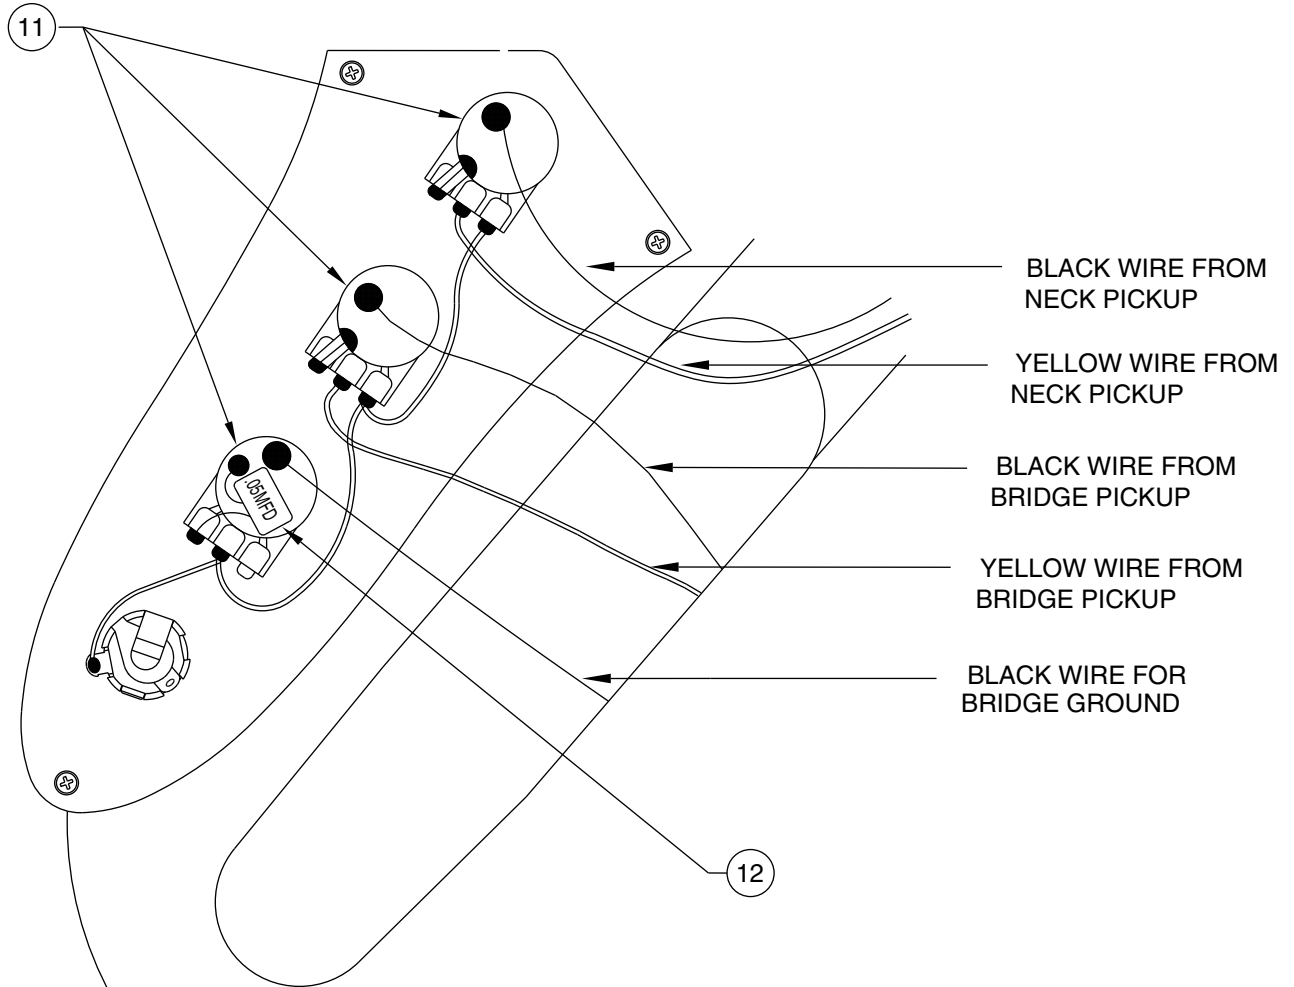

STANDARD JAZZ BASS LH / 0136520

STANDARD JAZZ BASS LH / 0136520

CONTROL ASSEMBLY

BRIDGE ASSEMBLY

STANDARD JAZZ BASS LH / 0136520

REF.#	P/N	DESCRIPTION
1	0053728000	Neck, LH, J-Bass Mex R/W
2	0053373000	Tuning Key, (1) Set
	0051532000	Bushing Key Bass
	0011357000	Mounting Screw
3	0083675000	Bone Nut
4	0021427000	String Retainer
	0015578000	Mounting Screw
5	0038454000	Truss Rod Adjustment Nut
	0038467000	Truss Rod Adjusting Wrench
6	0053730xxx	Body, J-Bass Mexico LH
7	0033024000	Neck Mounting Plate
	0015636000	Mounting Screw
8	0012344000	Strap Button
	0015610000	Mounting Screw
	0020491000	Felt Washer, White
9	0053727000	Pickguard, J-Bass Mex LH
	0015578000	Mounting Screw
10	0036437000	Pickup, J-Bass Cort (2)
	0051527000	Mounting Screw
	0018556000	Weatherstrip
11	0013446000	Control, 250K (3)
	0016352000	Mounting Hex Nut
	0016436000	Washer, Lock Intl.
12	0015552000	Capacitor, .05 uF
13	0054188000	Knob, Tone, Blackk (1)
14	0054189000	Knob, Volume, Blackk (2)
15	0040780000	Plate, Control
	0015578000	Mounting Screw
16	0047329000	Output Jack
	0016352000	Mounting Nut
	0016436000	Washer, Lock Intl.
	0031153000	Washer, Flat
17	0040798000	Bridge Assy, Mex Bass
	0015610000	Mounting Screw
	0021109000	Adjusting Wrench, Saddle Height
18	0040799000	Bridge Plate, Mex Bass
19	0007706000	Bridge Section (4)
20	0015842000	Intonation Screw (4)
	0018689000	Intonation Spring (4)
21	0040800000	Height Adjust Screw (8)

Body Part Number	
0053730532	Brown Sunburst
0053730506	Black
0053730573	Midnight Blue
0053730575	Midnight Wine
0053730580	Artic White

STANDARD JAZZ BASS LH / 0136520

CONTROL FUNCTION