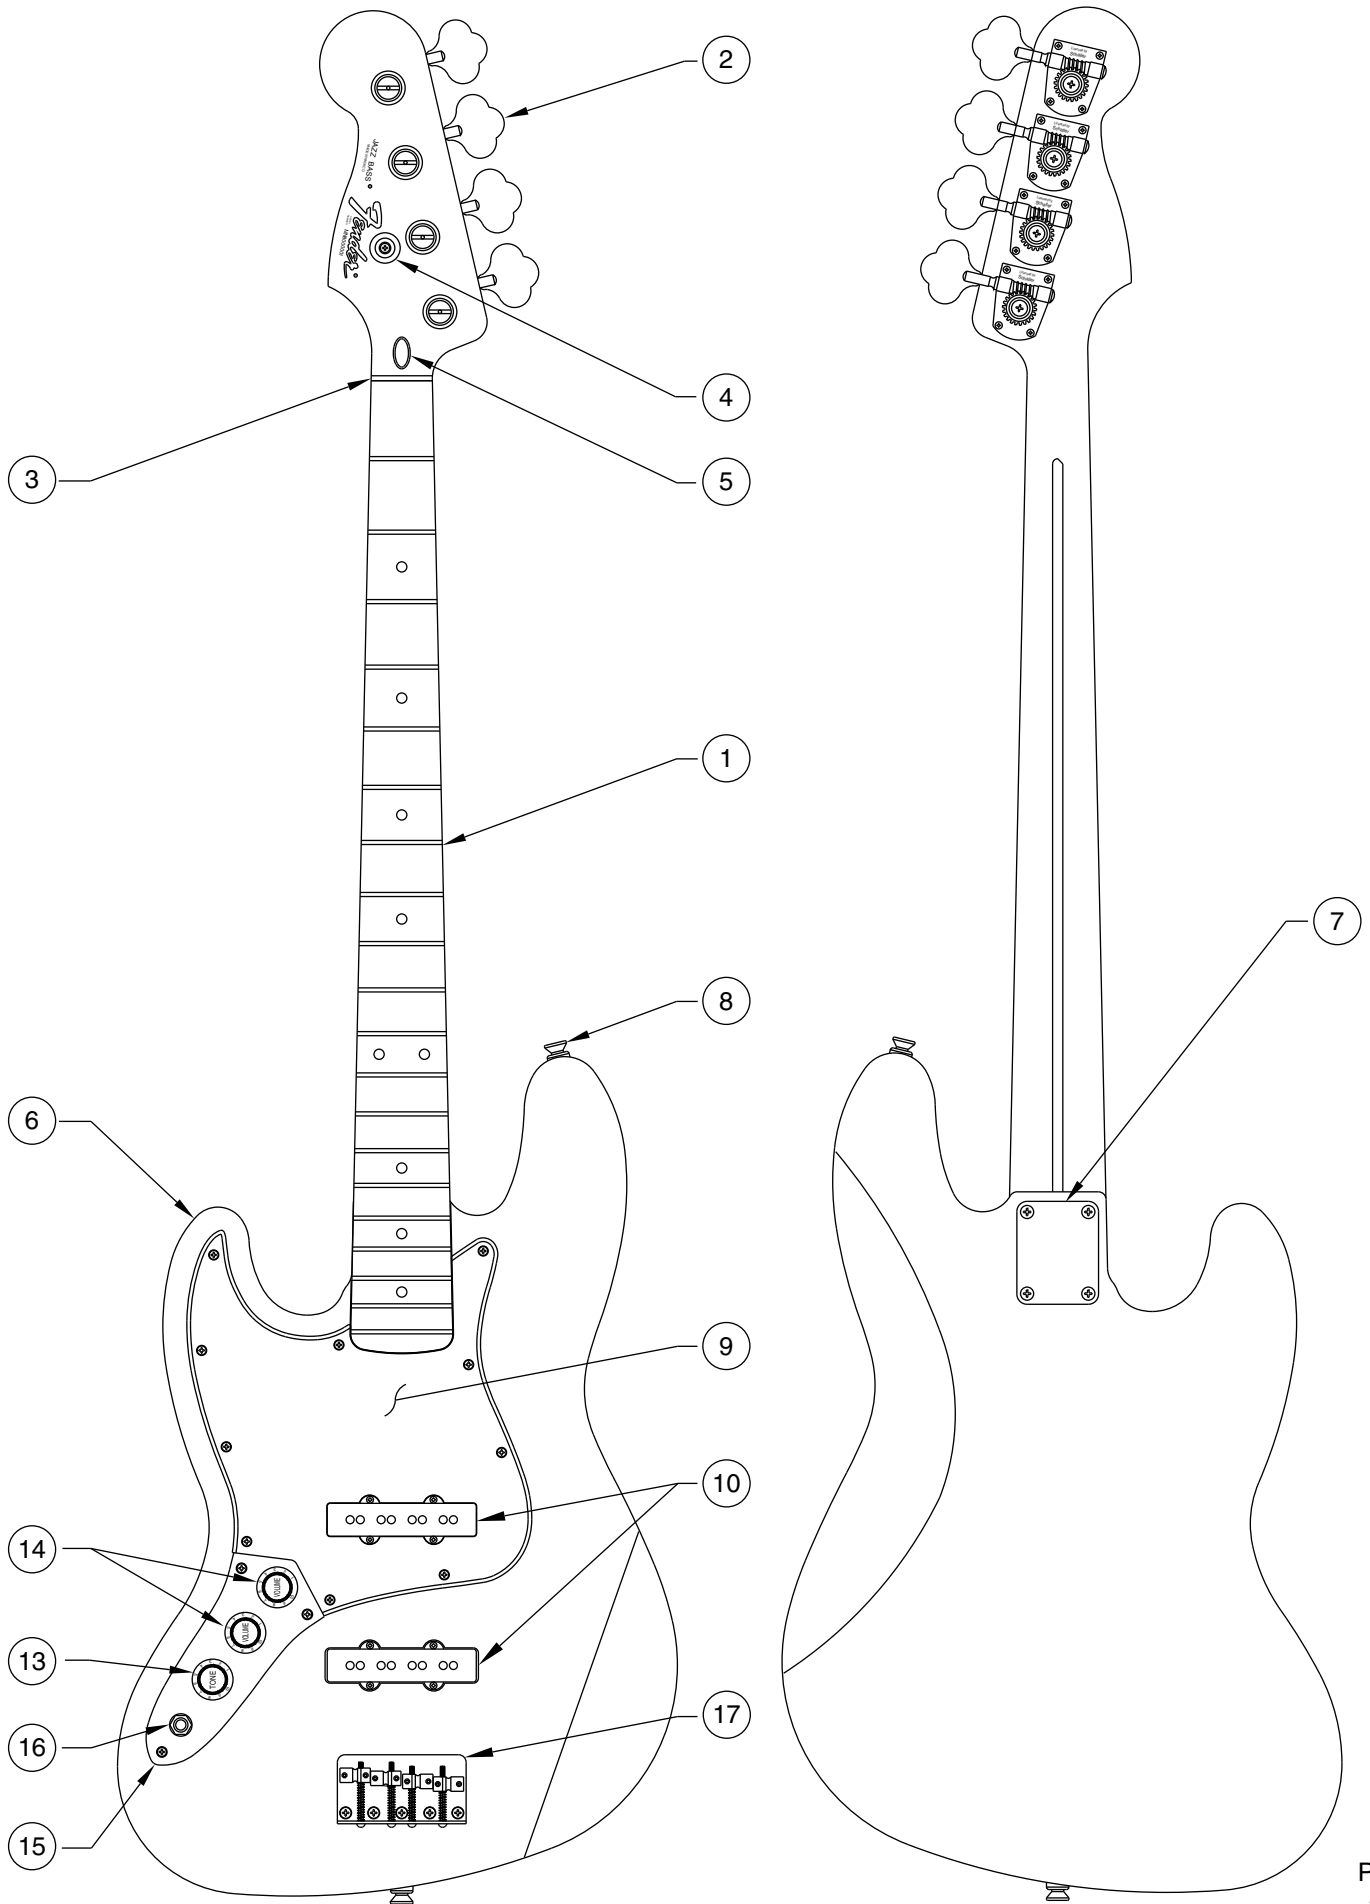

STANDARD JAZZ BASS LH / 0136520

STANDARD JAZZ BASS LH / 0136520

CONTROL ASSEMBLY

BRIDGE ASSEMBLY

STANDARD JAZZ BASS LH / 0136520

REF.#	P/N	DESCRIPTION
1	0053728000	Neck, LH, J-Bass Mex R/W
2	0053373000	Tuning Key, (1) Set
	0051532000	Bushing Key Bass
	0011357000	Mounting Screw
3	0083675000	Bone Nut
4	0021427000	String Retainer
	0015578000	Mounting Screw
5	0038454000	Truss Rod Adjustment Nut
	0038467000	Truss Rod Adjusting Wrench
6	0053730xxx	Body, J-Bass Mexico LH
7	0033024000	Neck Mounting Plate
	0015636000	Mounting Screw
8	0012344000	Strap Button
	0015610000	Mounting Screw
	0020491000	Felt Washer, White
9	0053727000	Pickguard, J-Bass Mex LH
	0015578000	Mounting Screw
10	0036437000	Pickup, J-Bass Cort (2)
	0051527000	Mounting Screw
	0018556000	Weatherstrip
11	0013446000	Control, 250K (3)
	0016352000	Mounting Hex Nut
	0016436000	Washer, Lock Intl.
12	0015552000	Capacitor, .05 uF
13	0054188000	Knob, Tone, Blackk (1)
14	0054189000	Knob, Volume, Blackk (2)
15	0040780000	Plate, Control
	0015578000	Mounting Screw
16	0047329000	Output Jack
	0016352000	Mounting Nut
	0016436000	Washer, Lock Intl.
	0031153000	Washer, Flat
17	0040798000	Bridge Assy, Mex Bass
	0015610000	Mounting Screw
	0021109000	Adjusting Wrench, Saddle Height
18	0040799000	Bridge Plate, Mex Bass
19	0007706000	Bridge Section (4)
20	0015842000	Intonation Screw (4)
	0018689000	Intonation Spring (4)
21	0040800000	Height Adjust Screw (8)

Body Part Number	
0053730532	Brown Sunburst
0053730506	Black
0053730573	Midnight Blue
0053730575	Midnight Wine
0053730580	Artic White

STANDARD JAZZ BASS LH / 0136520

CONTROL FUNCTION