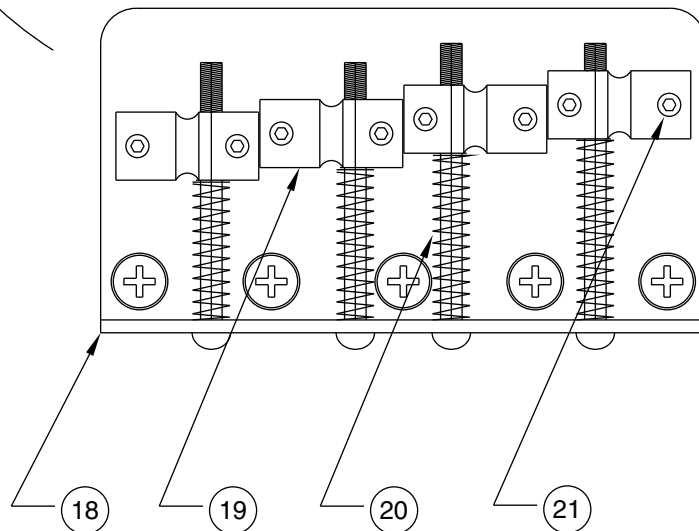

STANDARD JAZZ BASS LH / 0136520

STANDARD JAZZ BASS LH / 0136520

CONTROL ASSEMBLY

BRIDGE ASSEMBLY

STANDARD JAZZ BASS LH / 0136520

REF.#	P/N	DESCRIPTION
1	0053728000	Neck, LH, J-Bass Mex R/W
2	0053373000	Tuning Key, (1) Set
	0051532000	Bushing Key Bass
	0011357000	Mounting Screw
3	0083675000	Bone Nut
4	0021427000	String Retainer
	0015578000	Mounting Screw
5	0038454000	Truss Rod Adjustment Nut
	0038467000	Truss Rod Adjusting Wrench
6	0053730xxx	Body, J-Bass Mexico LH
7	0033024000	Neck Mounting Plate
	0015636000	Mounting Screw
8	0012344000	Strap Button
	0015610000	Mounting Screw
	0020491000	Felt Washer, White
9	0053727000	Pickguard, J-Bass Mex LH
	0015578000	Mounting Screw
10	0036437000	Pickup, J-Bass Cort (2)
	0051527000	Mounting Screw
	0018556000	Weatherstrip
11	0013446000	Control, 250K (3)
	0016352000	Mounting Hex Nut
	0016436000	Washer, Lock Intl.
12	0015552000	Capacitor, .05 uF
13	0054188000	Knob, Tone, Blackk (1)
14	0054189000	Knob, Volume, Blackk (2)
15	0040780000	Plate, Control
	0015578000	Mounting Screw
16	0047329000	Output Jack
	0016352000	Mounting Nut
	0016436000	Washer, Lock Intl.
	0031153000	Washer, Flat
17	0040798000	Bridge Assy, Mex Bass
	0015610000	Mounting Screw
	0021109000	Adjusting Wrench, Saddle Height
18	0040799000	Bridge Plate, Mex Bass
19	0007706000	Bridge Section (4)
20	0015842000	Intonation Screw (4)
	0018689000	Intonation Spring (4)
21	0040800000	Height Adjust Screw (8)

Body Part Number	
0053730532	Brown Sunburst
0053730506	Black
0053730573	Midnight Blue
0053730575	Midnight Wine
0053730580	Artic White

STANDARD JAZZ BASS LH / 0136520

CONTROL FUNCTION