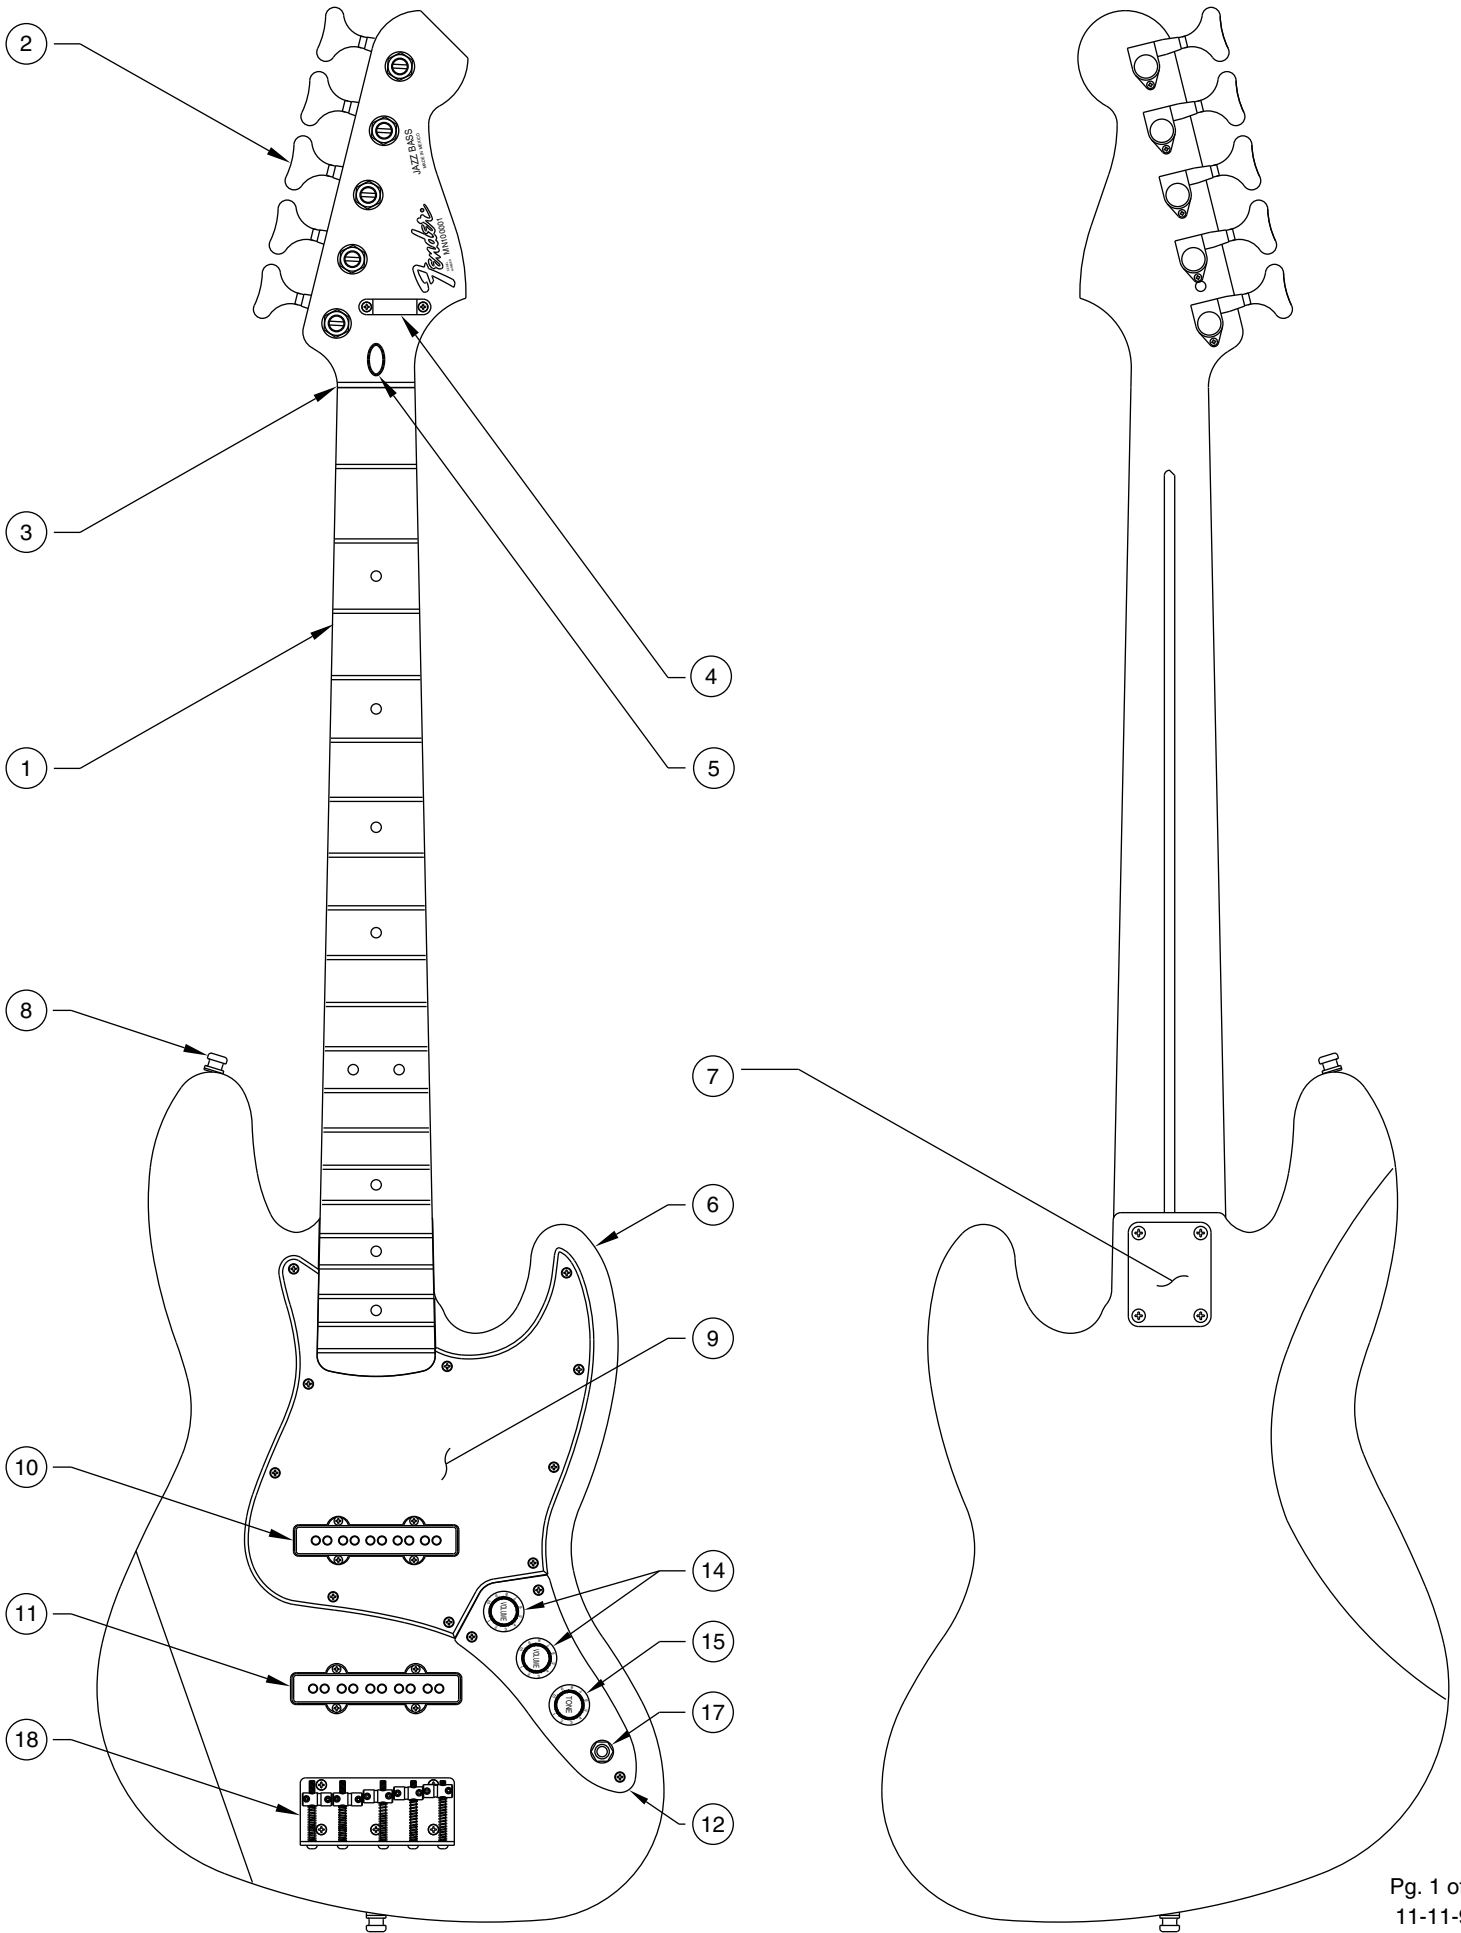

STD. JAZZ BASS V 0136600

STD. JAZZ BASS V 0136600

CONTROL ASSEMBLY

BRIDGE ASSEMBLY

STD. JAZZ BASS V 0136600

REF.#	P/N	DESCRIPTION
1	0053279000	Neck, Standard Jazz Bass V, Pau Ferro
2	0036443000	Tuning Key, (1) Set
	0011357000	Mounting Screw
3	0038487000	Bone Nut
4	0049684000	String Retainer
	0015578000	Mounting Screw
5	0038443000	Truss Rod Adjusting Nut
	0038467000	Truss Rod Adjusting Wrench
6	0053281xxx	Body, Jazz Bass V, Solid Paint
	0053282xxx	Body, Jazz Bass V, Sunburst
7	0033024000	Neck, Mounting Plate
	0015636000	Neck Mounting Screw
8	0012344000	Strap Button
	0015610000	Mounting Screw
	0020491000	Felt Washer, White
9	0053307002	Pickguard, Std. Jazz Bass V, White/Black/White
	0015578000	Mounting Screw
10	0053303000	Pickup, Standard Jazz Bass V, Neck, Black
	0027035000	Mounting Screw
	0017733300	Weatherstrip, Rubber, Jazz Bass V
11	0053302000	Pickup, Standard Jazz Bass V, Bridge, Black
	0027035000	Mounting Screw
	0017333000	Weatherstrip, Rubber, Jazz Bass V
12	0040780000	Control Plate, Mexico Jazz Bass
	0015578000	Mounting Screw
13	0013446000	Control, 250K, Volume/Tone, (3)
	0016352000	Mounting Hex Nut
	0016436000	Lock Washer, Intl.
14	0054189000	Knob, Volume, Black
15	0054188000	Knob, Tone, Black
16	0015552000	Capacitor, .05uf
17	0047329000	Output Jack
	0016352000	Mounting Hex Nut
	0031153000	Flat Washer
	0016436000	Lock Washer, Intl.
18	0053309000	Bridge Assembly, Jazz BassV, Mexico
	0015610000	Mounting Screw
	0051536000	Adjusting Wrench, Saddle Height

Body Part Number	
0053282532	Brown Sunburst
0053281506	Black
0053281573	Midnight Blue
0053281575	Midnight Wine
0053281580	Arctic White

STD. JAZZ BASS V 0136600

CONTROL FUNCTION