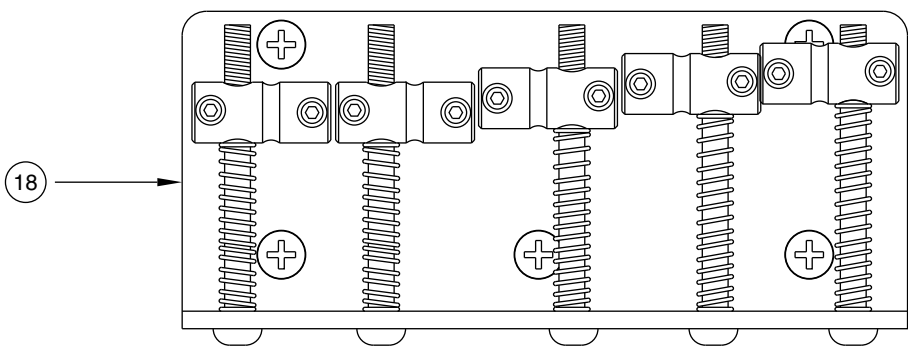

STD. JAZZ BASS V 0136600

STD. JAZZ BASS V 0136600

CONTROL ASSEMBLY

BRIDGE ASSEMBLY

STD. JAZZ BASS V 0136600

REF.#	P/N	DESCRIPTION
1	0053279000	Neck, Standard Jazz Bass V, Pau Ferro
2	0036443000	Tuning Key, (1) Set
	0011357000	Mounting Screw
3	0038487000	Bone Nut
4	0049684000	String Retainer
	0015578000	Mounting Screw
5	0038443000	Truss Rod Adjusting Nut
	0038467000	Truss Rod Adjusting Wrench
6	0053281xxx	Body, Jazz Bass V, Solid Paint
	0053282xxx	Body, Jazz Bass V, Sunburst
7	0033024000	Neck, Mounting Plate
	0015636000	Neck Mounting Screw
8	0012344000	Strap Button
	0015610000	Mounting Screw
	0020491000	Felt Washer, White
9	0053307002	Pickguard, Std. Jazz Bass V, White/Black/White
	0015578000	Mounting Screw
10	0053303000	Pickup, Standard Jazz Bass V, Neck, Black
	0027035000	Mounting Screw
	0017733300	Weatherstrip, Rubber, Jazz Bass V
11	0053302000	Pickup, Standard Jazz Bass V, Bridge, Black
	0027035000	Mounting Screw
	0017333000	Weatherstrip, Rubber, Jazz Bass V
12	0040780000	Control Plate, Mexico Jazz Bass
	0015578000	Mounting Screw
13	0013446000	Control, 250K, Volume/Tone, (3)
	0016352000	Mounting Hex Nut
	0016436000	Lock Washer, Intl.
14	0054189000	Knob, Volume, Black
15	0054188000	Knob, Tone, Black
16	0015552000	Capacitor, .05uf
17	0047329000	Output Jack
	0016352000	Mounting Hex Nut
	0031153000	Flat Washer
	0016436000	Lock Washer, Intl.
18	0053309000	Bridge Assembly, Jazz BassV, Mexico
	0015610000	Mounting Screw
	0051536000	Adjusting Wrench, Saddle Height

Body Part Number	
0053282532	Brown Sunburst
0053281506	Black
0053281573	Midnight Blue
0053281575	Midnight Wine
0053281580	Arctic White

STD. JAZZ BASS V 0136600

CONTROL FUNCTION