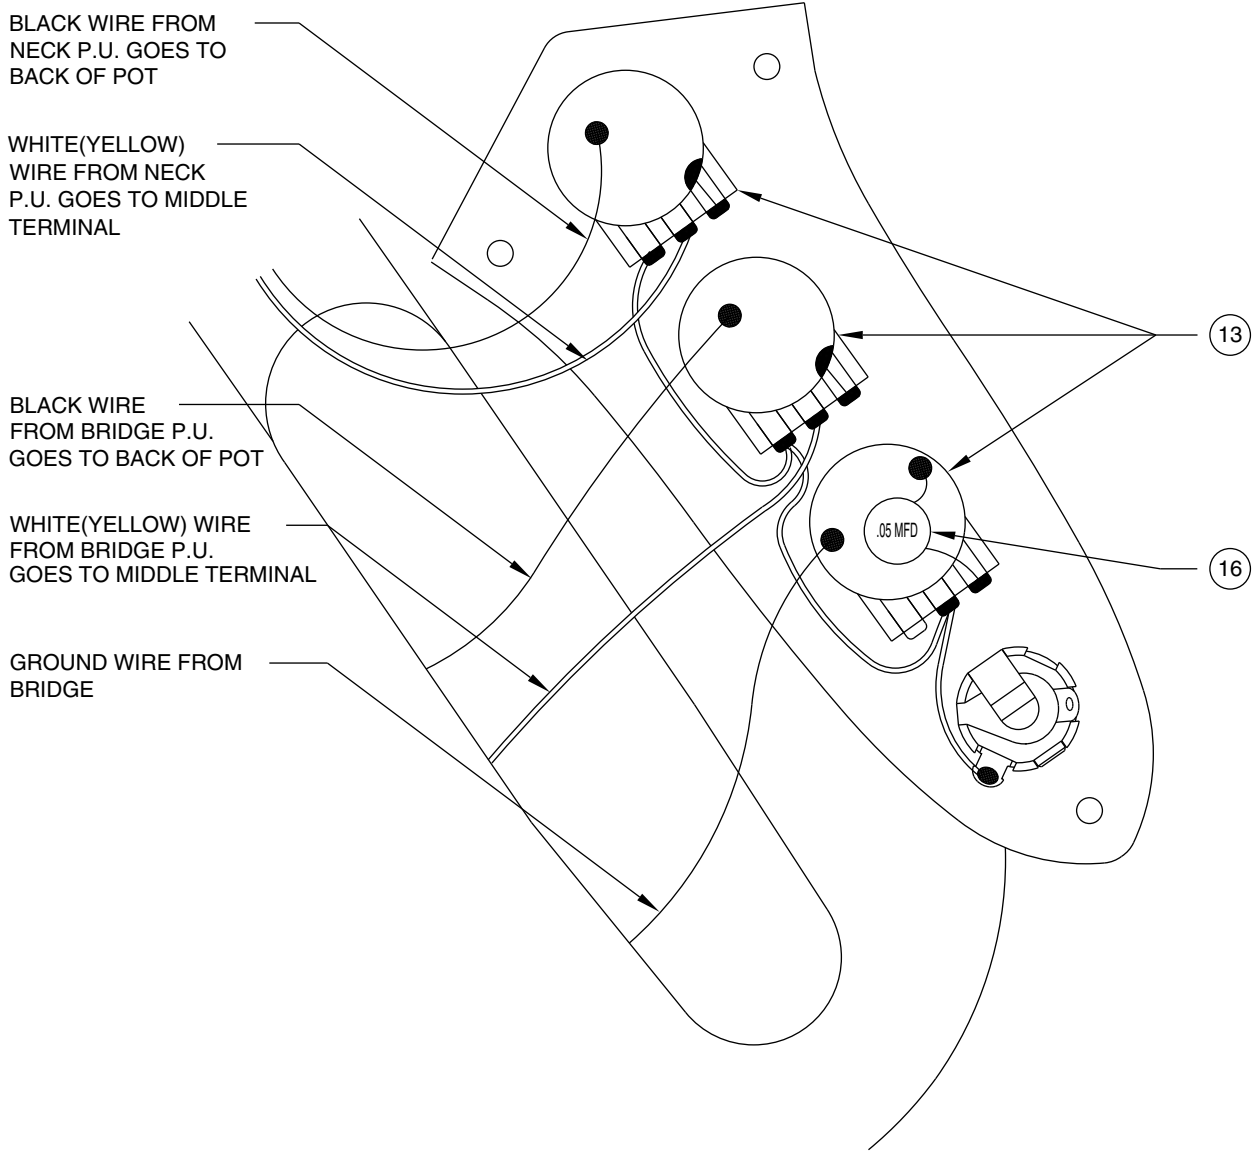

STD. JAZZ BASS V 0136600

STD. JAZZ BASS V 0136600

CONTROL ASSEMBLY

BRIDGE ASSEMBLY

STD. JAZZ BASS V 0136600

REF.#	P/N	DESCRIPTION
1	0053279000	Neck, Standard Jazz Bass V, Pau Ferro
2	0036443000	Tuning Key, (1) Set
	0011357000	Mounting Screw
3	0038487000	Bone Nut
4	0049684000	String Retainer
	0015578000	Mounting Screw
5	0038443000	Truss Rod Adjusting Nut
	0038467000	Truss Rod Adjusting Wrench
6	0053281xxx	Body, Jazz Bass V, Solid Paint
	0053282xxx	Body, Jazz Bass V, Sunburst
7	0033024000	Neck, Mounting Plate
	0015636000	Neck Mounting Screw
8	0012344000	Strap Button
	0015610000	Mounting Screw
	0020491000	Felt Washer, White
9	0053307002	Pickguard, Std. Jazz Bass V, White/Black/White
	0015578000	Mounting Screw
10	0053303000	Pickup, Standard Jazz Bass V, Neck, Black
	0027035000	Mounting Screw
	0017733300	Weatherstrip, Rubber, Jazz Bass V
11	0053302000	Pickup, Standard Jazz Bass V, Bridge, Black
	0027035000	Mounting Screw
	0017333000	Weatherstrip, Rubber, Jazz Bass V
12	0040780000	Control Plate, Mexico Jazz Bass
	0015578000	Mounting Screw
13	0013446000	Control, 250K, Volume/Tone, (3)
	0016352000	Mounting Hex Nut
	0016436000	Lock Washer, Intl.
14	0054189000	Knob, Volume, Black
15	0054188000	Knob, Tone, Black
16	0015552000	Capacitor, .05uf
17	0047329000	Output Jack
	0016352000	Mounting Hex Nut
	0031153000	Flat Washer
	0016436000	Lock Washer, Intl.
18	0053309000	Bridge Assembly, Jazz BassV, Mexico
	0015610000	Mounting Screw
	0051536000	Adjusting Wrench, Saddle Height

Body Part Number	
0053282532	Brown Sunburst
0053281506	Black
0053281573	Midnight Blue
0053281575	Midnight Wine
0053281580	Arctic White

STD. JAZZ BASS V 0136600

CONTROL FUNCTION