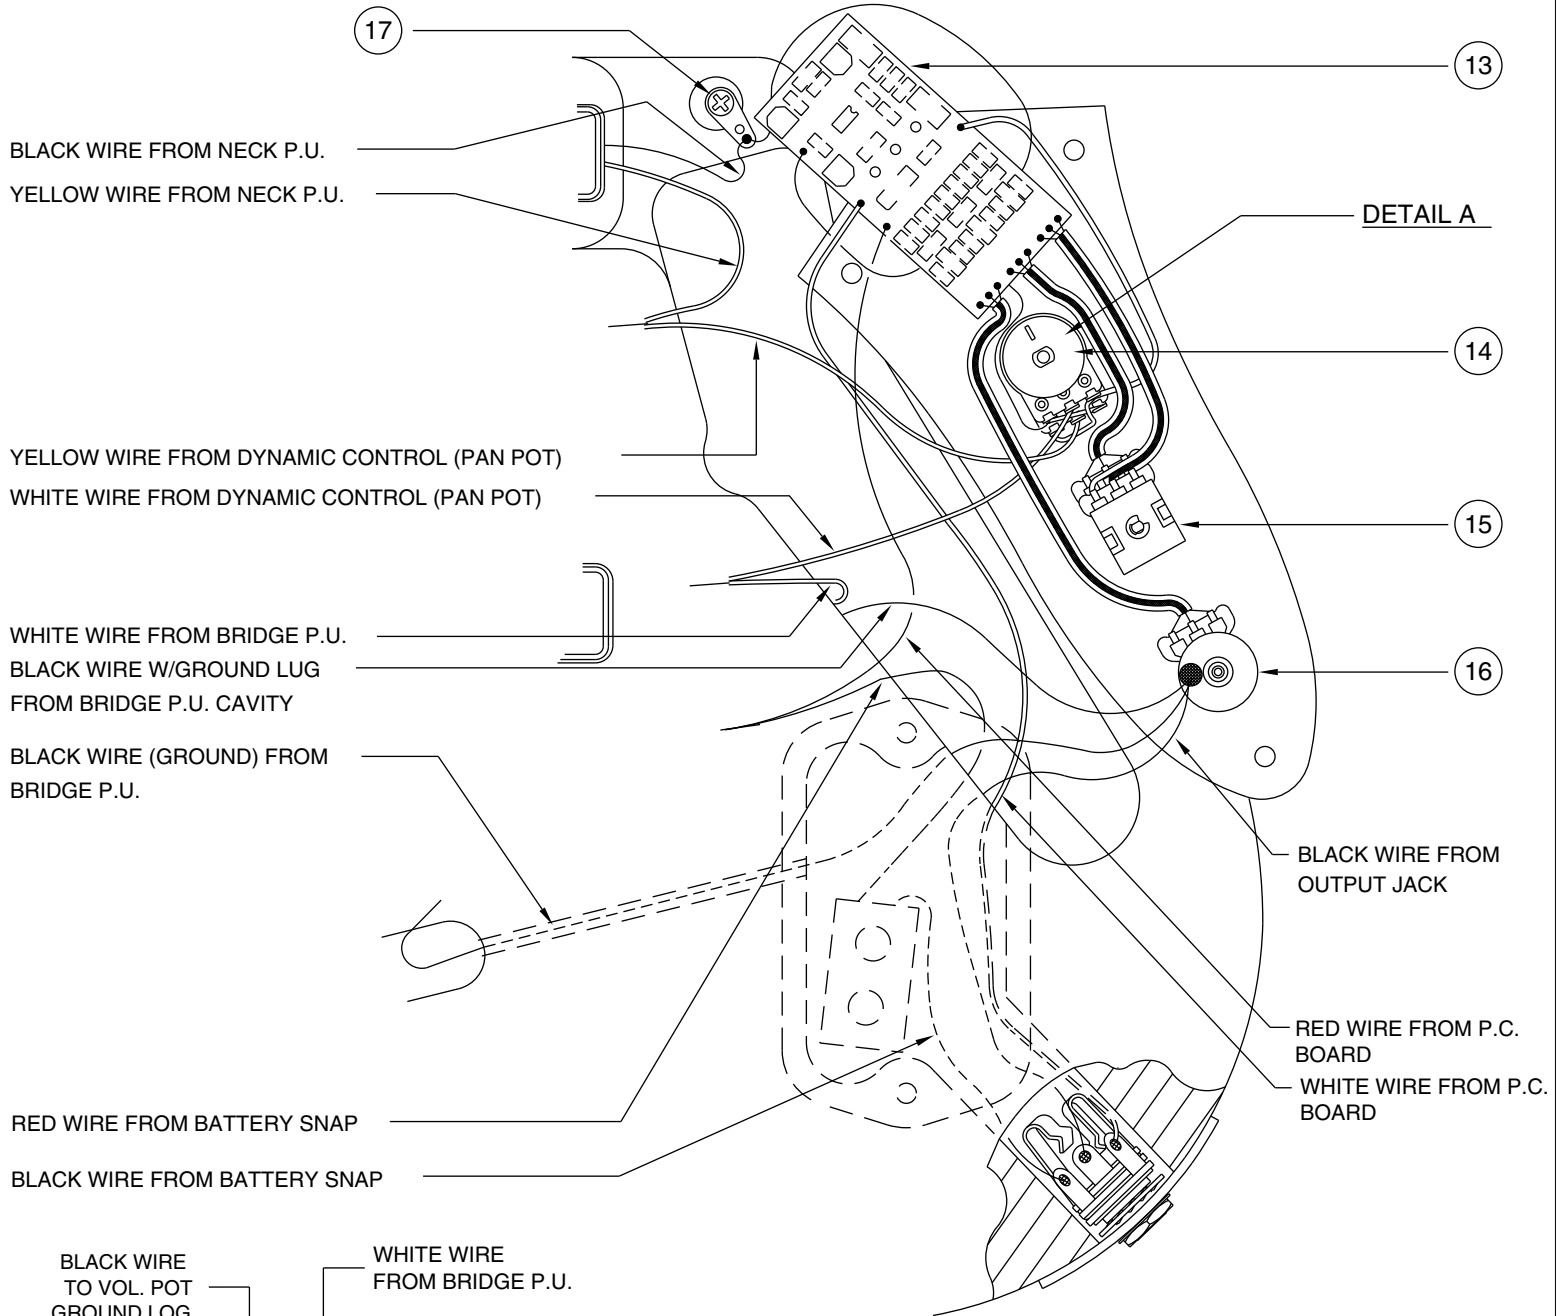

## CONTROL ASSEMBLY

## BRIDGE ASSEMBLY

**DETAIL A**

Body Part Number	
0053229532	Brown Sunburst
0053228506	Black
0053228509	Candy Apple Red
0053228580	Arctic White