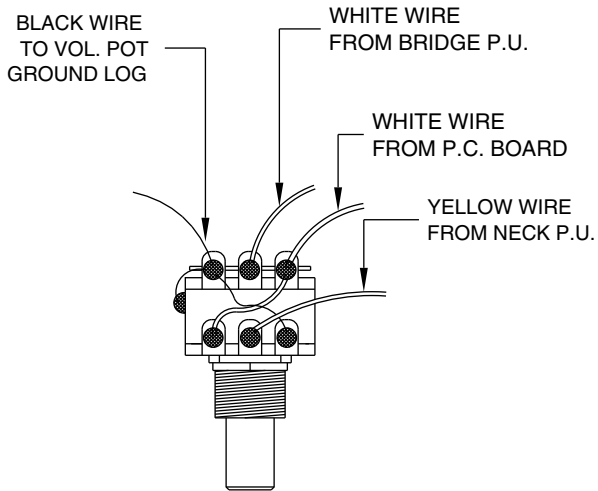

DELUXE ACTIVE JAZZ BASS 0136700

CONTROL ASSEMBLY

BRIDGE ASSEMBLY

DETAIL A