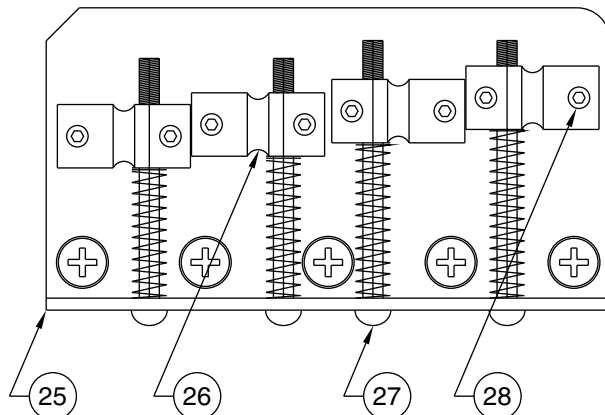

DELUXE ACTIVE JAZZ BASS 0136700

CONTROL ASSEMBLY

BRIDGE ASSEMBLY