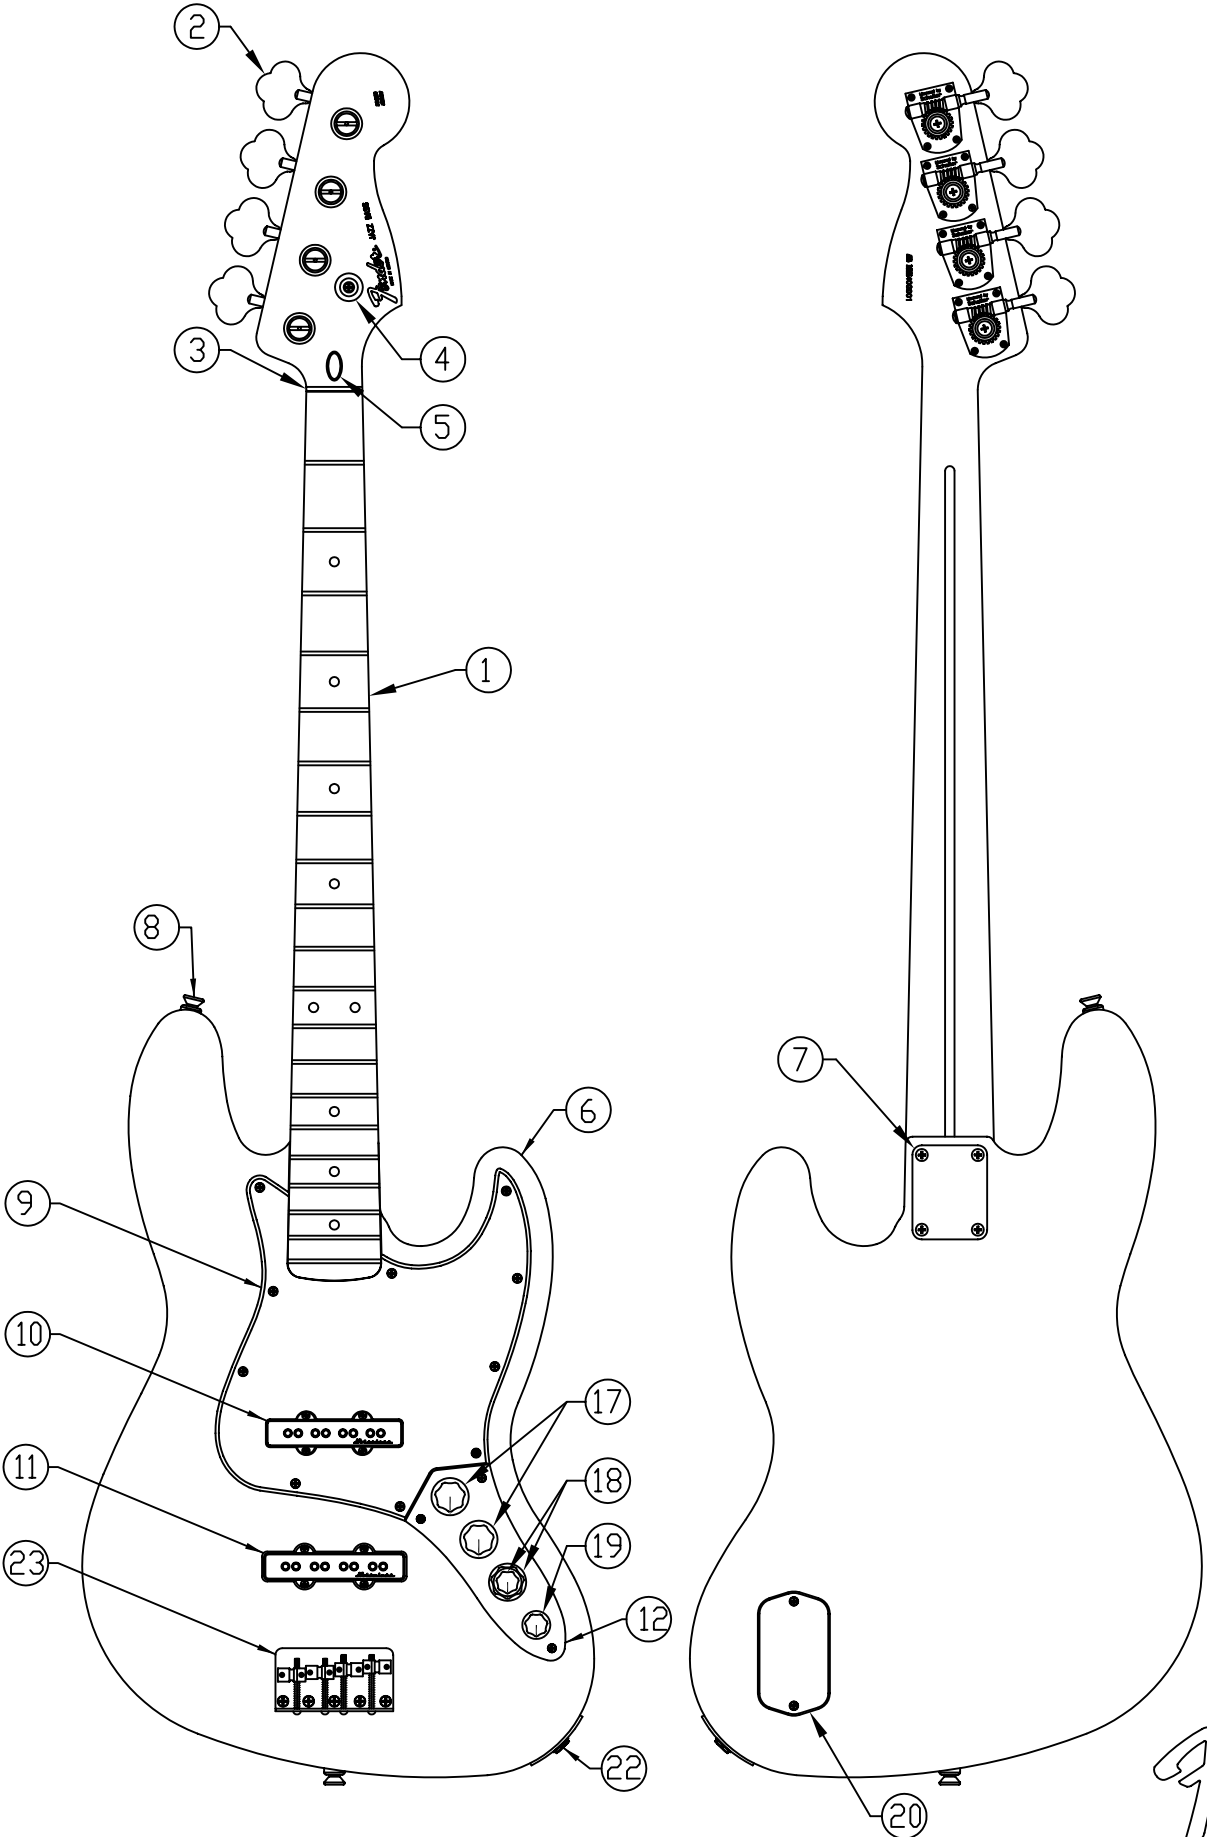

DELUXE ACTIVE JAZZ BASS<sup>®</sup>, RW, 013-6760

Fender<sup>®</sup>

CONTROL ASSEMBLY

GROUND LUG HERE

SOLDER BLACK WIRE FROM  
NECK P.U. TO THIS LUG

SOLDER YELLOW WIRE FROM NECK P.U. AND  
YELLOW WIRE FROM PAN POT TOGETHER.  
USE SHRINK TUBE TO AVOID SHORT CONTACT.

SOLDER WHITE WIRE FROM BRIDGE P.U.  
AND WHITE WIRE FROM PAN POT TOGETHER.  
USE SHRINK TUBE TO AVOID SHORT CONTACT

SOLDER RED WIRE FROM P.C. BOARD AND  
RED WIRE FROM BATTERY SNAP TOGETHER.  
USE SHRINK TUBE TO AVOID SHORT CONTACT

STRIP 3/8" FROM END OF WIRE

SOLDER BLACK WIRE FROM BATTERY SNAP  
TO RING TERMINAL OF OUTPUT JACK

SEE DETAIL  
(BELOW)

BRIDGE ASSEMBLY

DETAIL - JACK ASSEMBLY

### BODY CHART

P/N	COLOR
0067949506	Black
0067949509	Candy Apple Red
0067950532	Brown Sunburst
0067949541	Vintage White

SWITCH & CONTROL FUNCTIONS