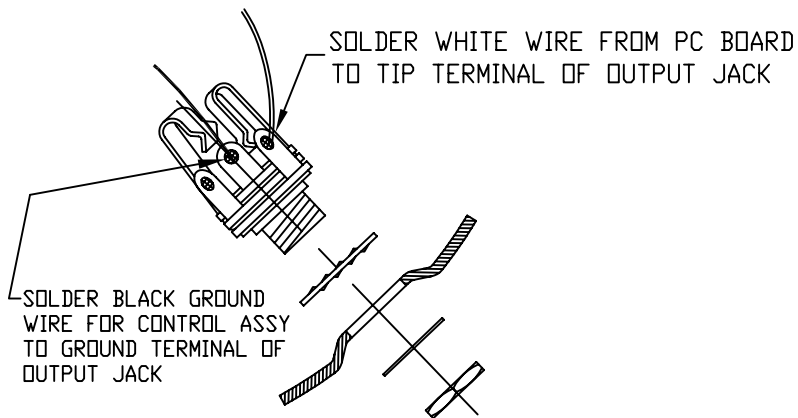

DELUXE ACTIVE JAZZ BASS<sup>®</sup>, RW, 013-6760

Fender<sup>®</sup>

CONTROL ASSEMBLY

GROUND LUG HERE

SOLDER BLACK WIRE FROM  
NECK P.U. TO THIS LUG

SOLDER YELLOW WIRE FROM NECK P.U. AND  
YELLOW WIRE FROM PAN POT TOGETHER.  
USE SHRINK TUBE TO AVOID SHORT CONTACT.

SOLDER WHITE WIRE FROM BRIDGE P.U.  
AND WHITE WIRE FROM PAN POT TOGETHER.  
USE SHRINK TUBE TO AVOID SHORT CONTACT

SOLDER RED WIRE FROM P.C. BOARD AND  
RED WIRE FROM BATTERY SNAP TOGETHER.  
USE SHRINK TUBE TO AVOID SHORT CONTACT

STRIP 3/8" FROM END OF WIRE

SOLDER BLACK WIRE FROM BATTERY SNAP  
TO RING TERMINAL OF OUTPUT JACK

SEE DETAIL  
(BELOW)

BRIDGE ASSEMBLY

DETAIL - JACK ASSEMBLY

### BODY CHART

P/N	COLOR
0067949506	Black
0067949509	Candy Apple Red
0067950532	Brown Sunburst
0067949541	Vintage White

SWITCH & CONTROL FUNCTIONS