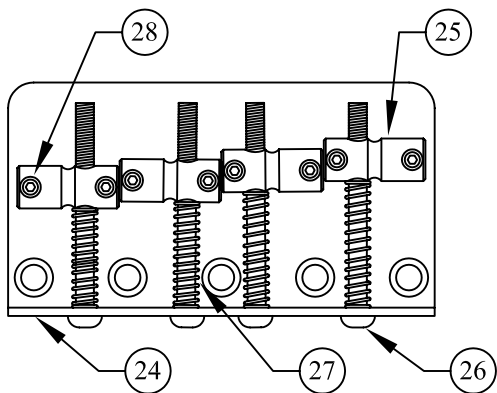

DELUXE ACTIVE JAZZ BASS<sup>®</sup>, RW, 013-6760

Fender<sup>®</sup>

CONTROL ASSEMBLY

GROUND LUG HERE

SOLDER BLACK WIRE FROM  
NECK P.U. TO THIS LUG

SOLDER YELLOW WIRE FROM NECK P.U. AND  
YELLOW WIRE FROM PAN POT TOGETHER.  
USE SHRINK TUBE TO AVOID SHORT CONTACT.

SOLDER WHITE WIRE FROM BRIDGE P.U.  
AND WHITE WIRE FROM PAN POT TOGETHER.  
USE SHRINK TUBE TO AVOID SHORT CONTACT

SOLDER RED WIRE FROM P.C. BOARD AND  
RED WIRE FROM BATTERY SNAP TOGETHER.  
USE SHRINK TUBE TO AVOID SHORT CONTACT

STRIP 3/8" FROM END OF WIRE

SOLDER BLACK WIRE FROM BATTERY SNAP  
TO RING TERMINAL OF OUTPUT JACK

SEE DETAIL  
(BELOW)

BRIDGE ASSEMBLY

DETAIL - JACK ASSEMBLY

### BODY CHART

P/N	COLOR
0067949506	Black
0067949509	Candy Apple Red
0067950532	Brown Sunburst
0067949541	Vintage White

SWITCH & CONTROL FUNCTIONS