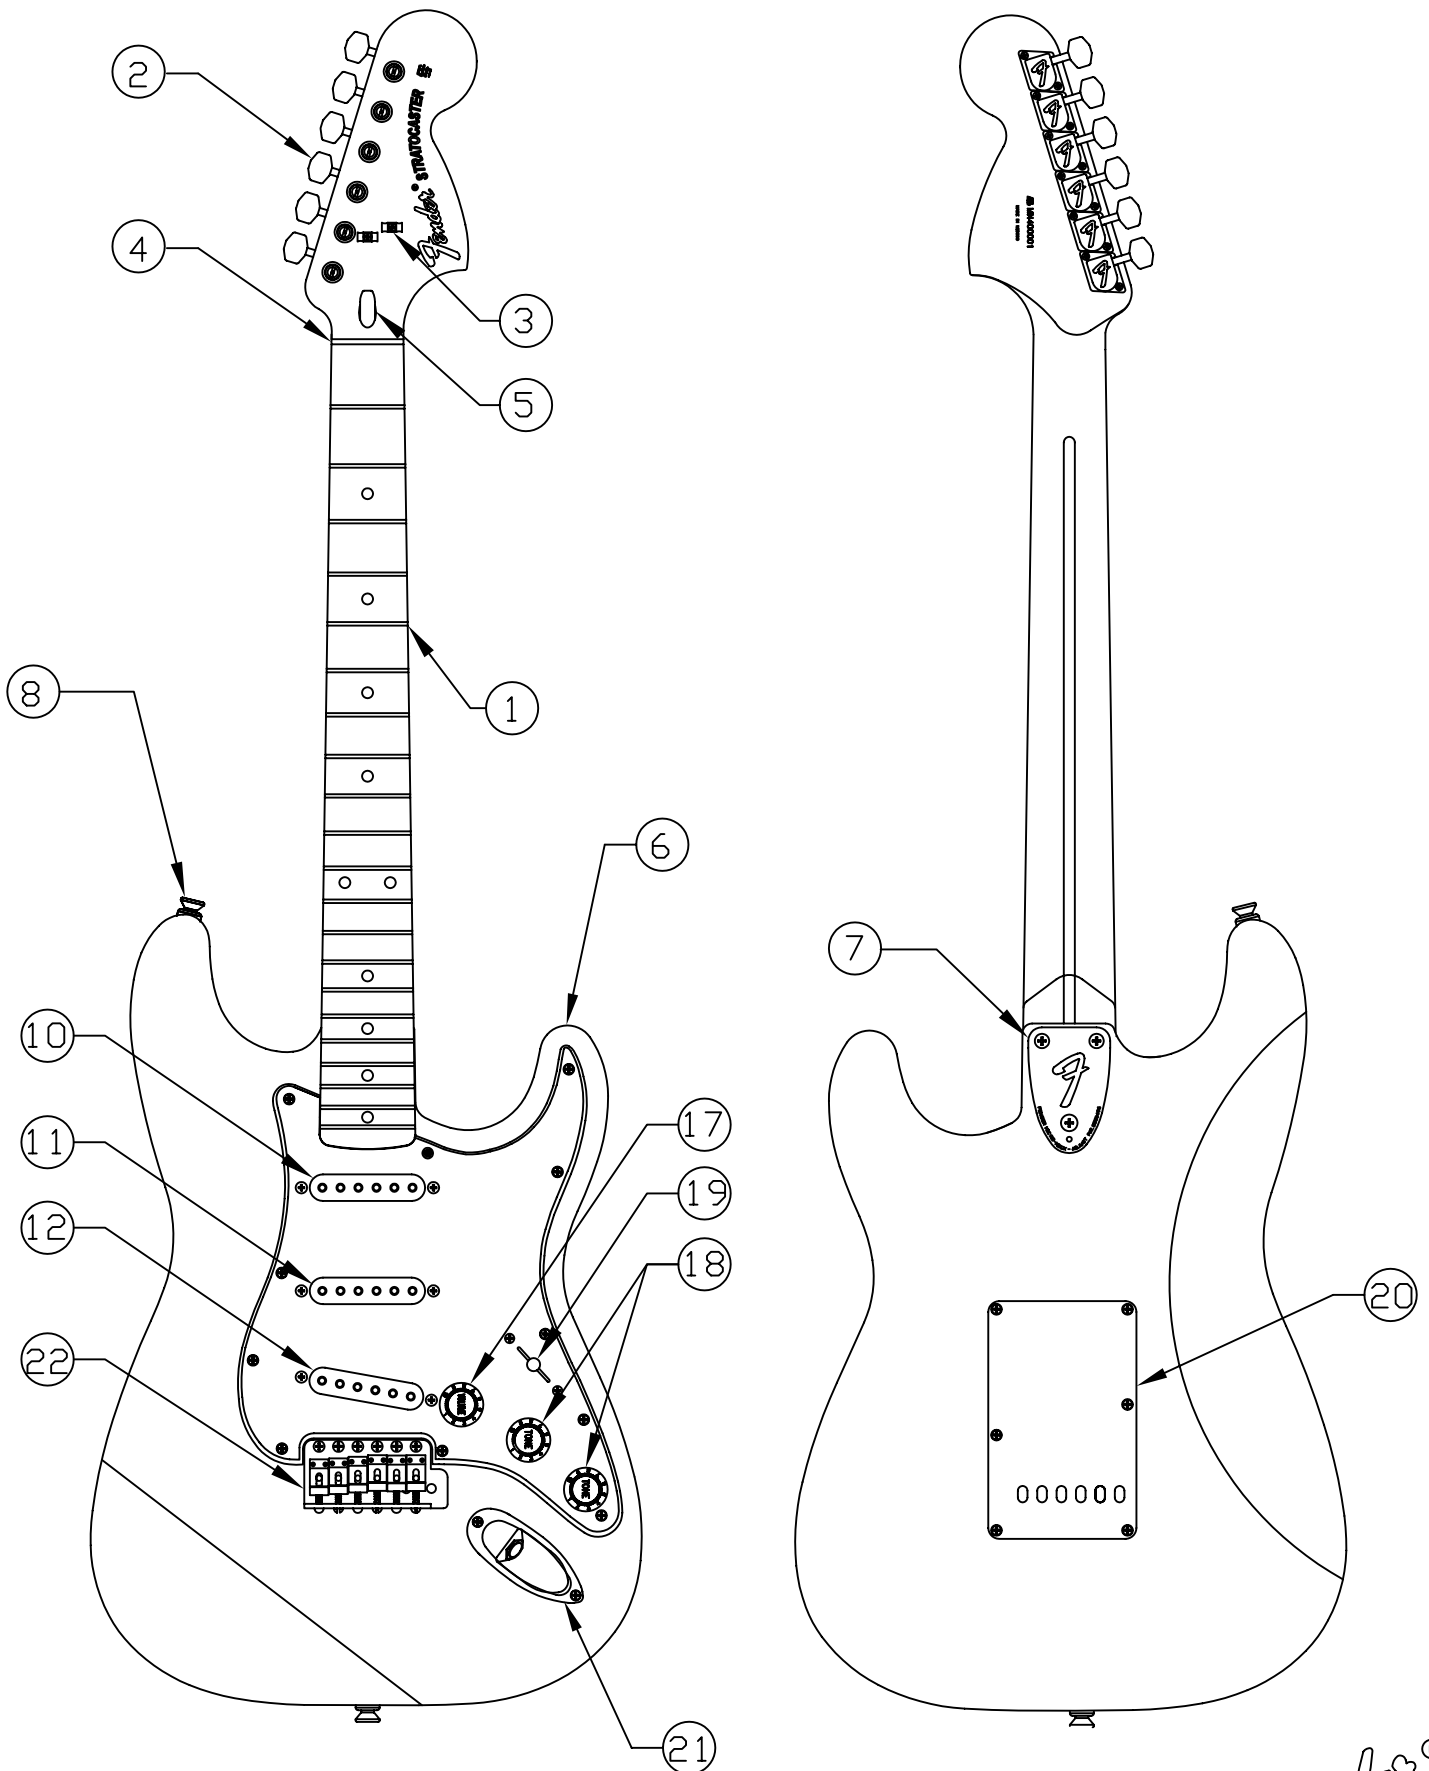

70's STRATOCASTER® , RW/MN, ASH, 013-7000/7002

Fender