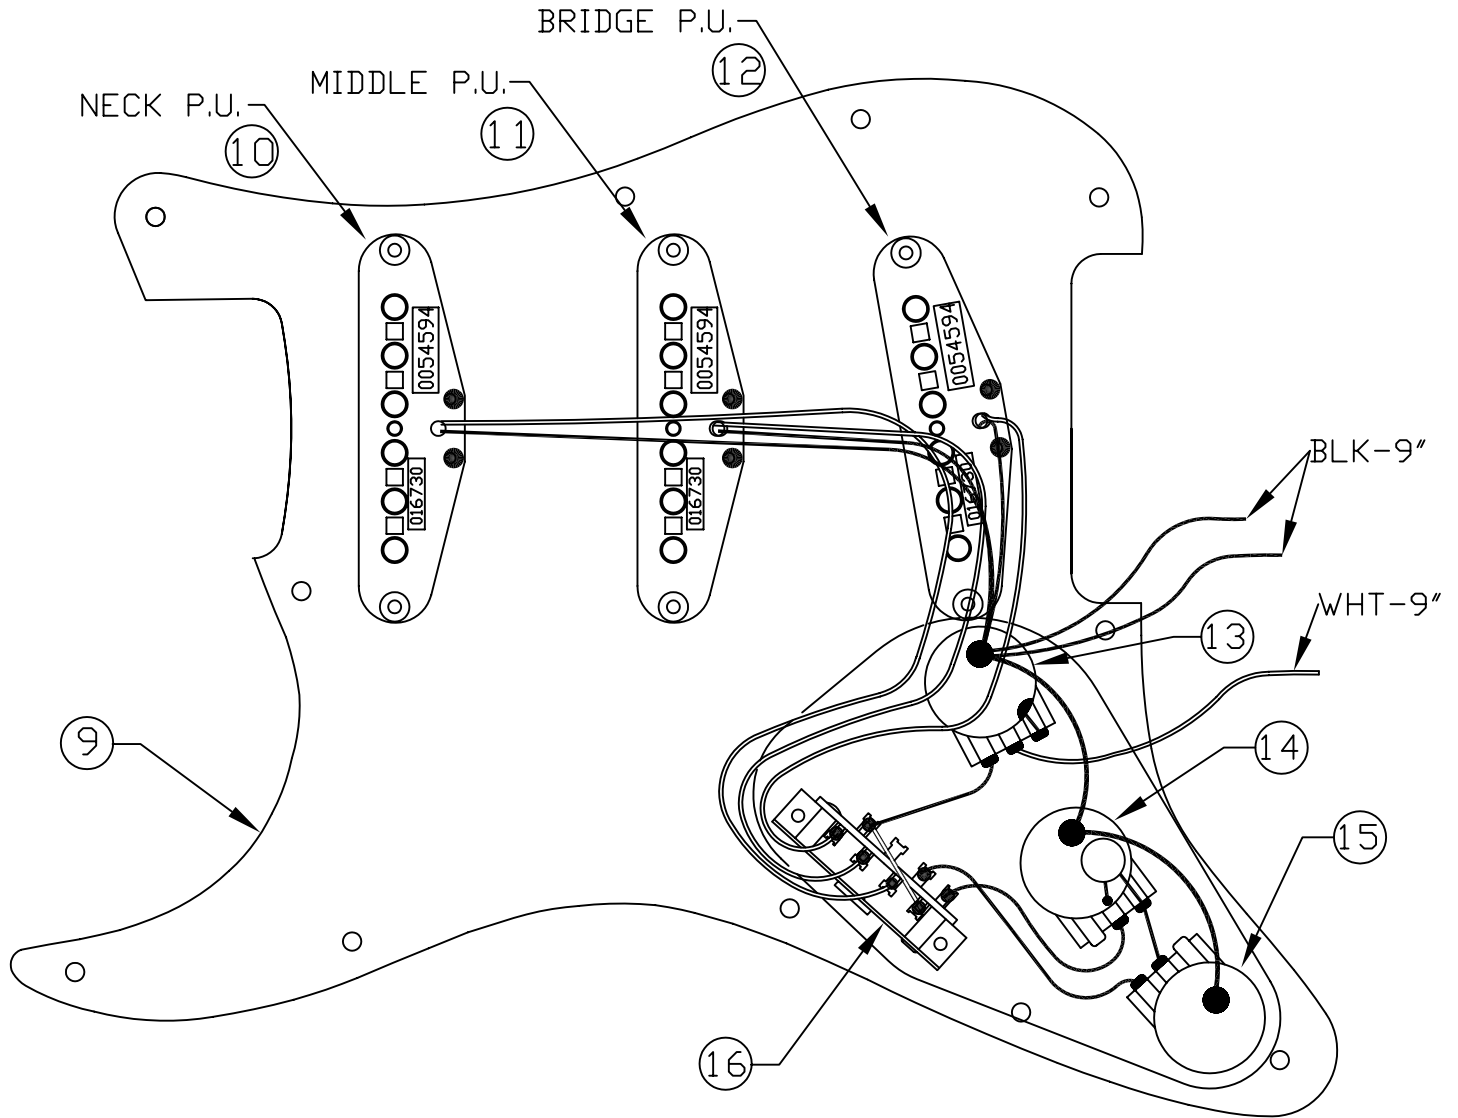

70's STRATOCASTER® , RW/MN, ASH, 013-7000/7002

WIRING DIAGRAM

Fender