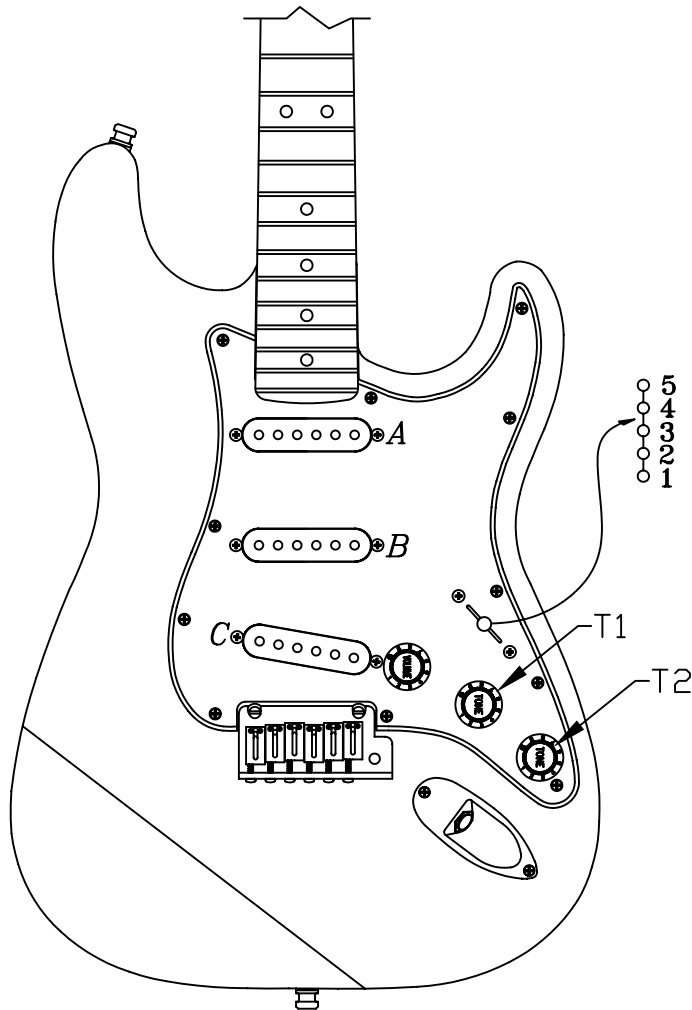

BODY CHART

P/N	COLOR
0054552500	3 COLOR SUNBURST
0054552505	OLYMPIC WHITE
0054552506	BLACK
0054552521	NATURAL

70's STRATOCASTER® , RW/MN, ASH, 013-7000/7002

SWITCH & CONTROL FUNCTION

5 WAY SWITCH POSITION					
5	4	3	2	1	
T1	T1&T2	T2	T2	NT	
					← NECK PICKUP (A)
					← MIDDLE PICKUP (B)
					← BRIDGE PICKUP (C)
	PICKUP IS ON				INDICATES POSITION OF 5 WAY SWITCH
	PICKUP IS OFF				
A	PICKUP (NECK)				
B	PICKUP (MIDDLE)				
C	PICKUP (BRIDGE)				
NT	NO TONE				