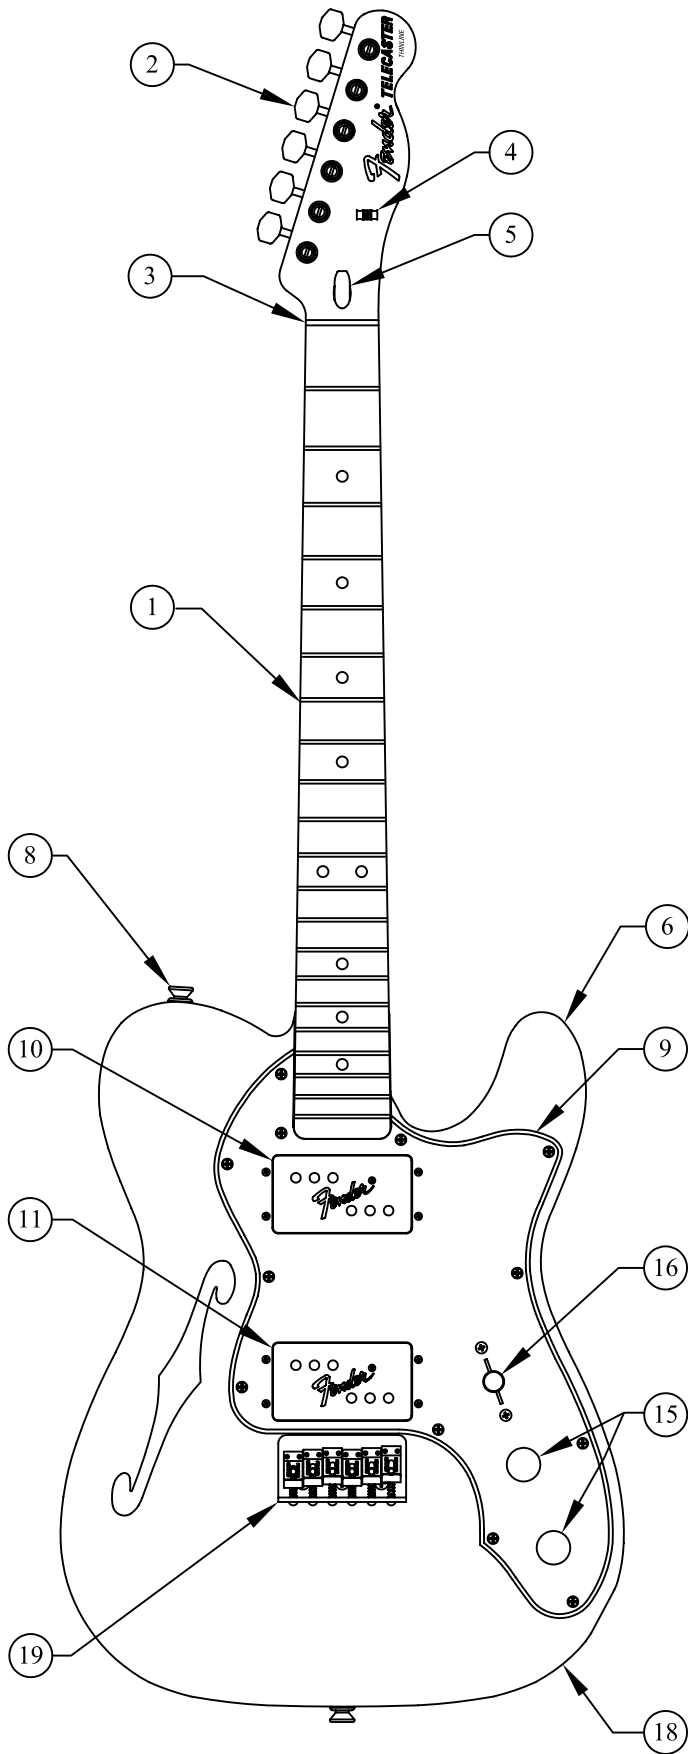

'72 TELECASTER® THINLINE, 0137402, MN, ASH