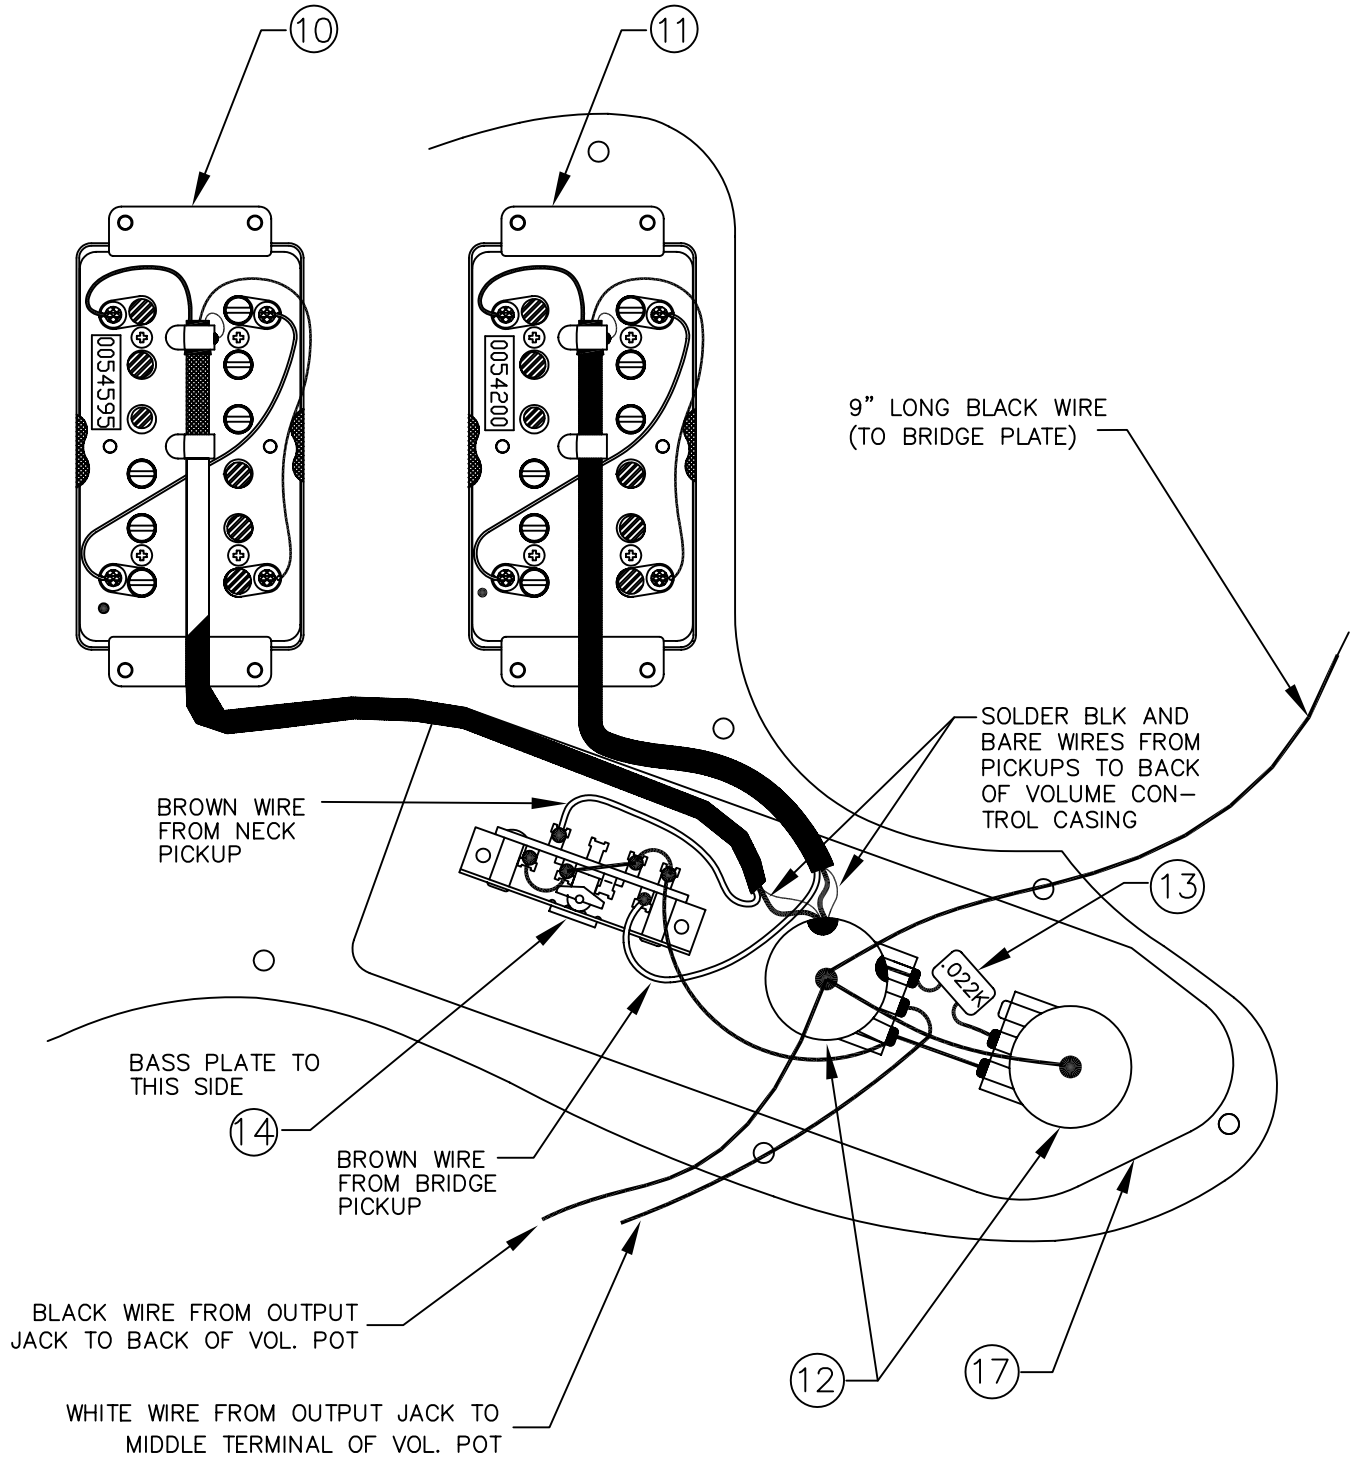

'72 TELECASTER® THINLINE, 0137402, MN, ASH

WIRING DIAGRAM