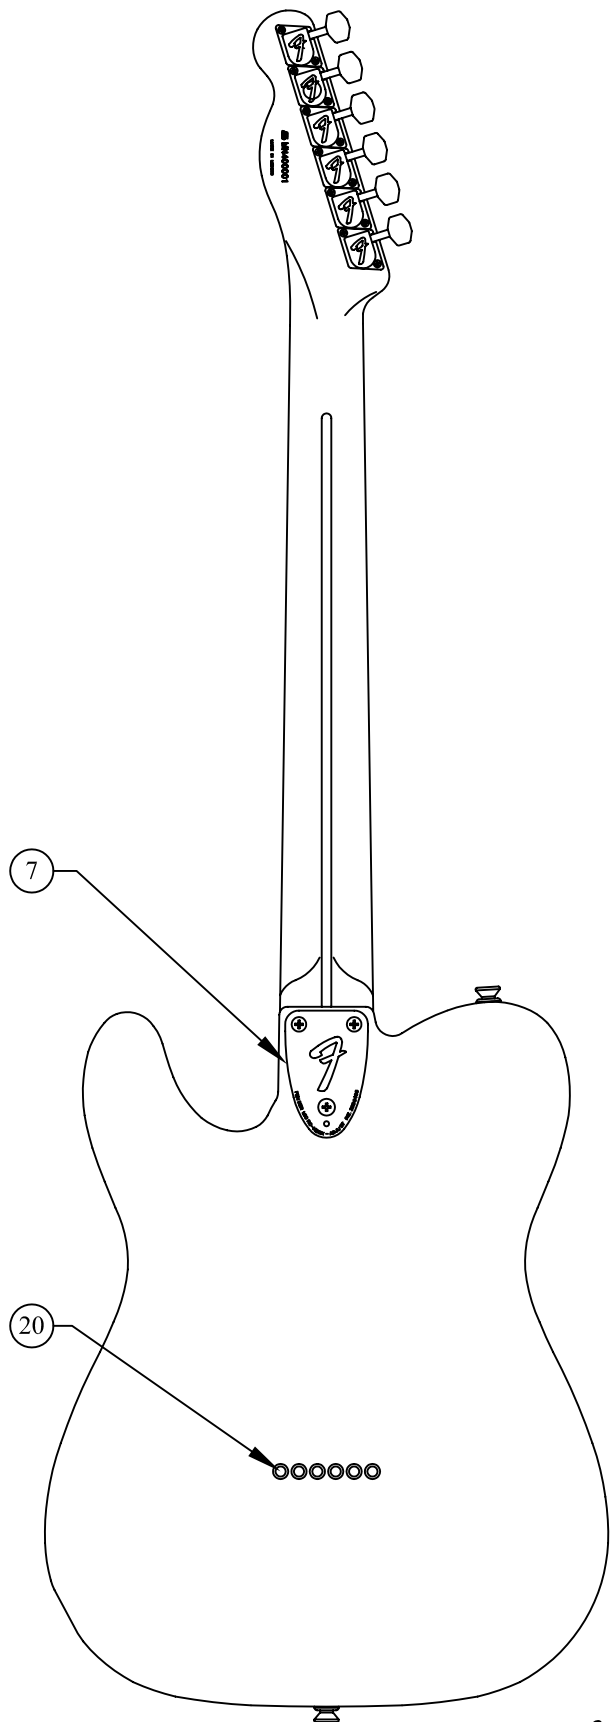

'72 TELECASTER® THINLINE, 0137402, MN, ASH

'72 TELECASTER® THINLINE, 0137402, MN, ASH

WIRING DIAGRAM

'72 TELECASTER® THINLINE, 0137402, MN, ASH

REF.#	P/N	DESCRIPTION
1	0054570000	Neck, '72 Tele Thinline MN
2	0053684000	Tuning Key, Std Schaller "F" RH Chr
	0011357000	Schaller Key Mounting Screw
	0058352000	Bushing Schaller
3	0083675000	Bone Nut
4	0010389000	String guide
	0011357000	Mounting Screw
5	0023811000	Truss Rod Adjusting Wrench
6	See Chart	'72 Tele Thinline ASH
7	0054525000	Neck Mounting Plate
	0015636000	Mounting Screw
	0020212000	Tilt Disk, Body
	0020220000	Tilt Disk, Neck
	0084699000	Disk Screw, Body & Neck
	0012156000	Tilt Adjustment Screw
	0023811000	Tilt Adjusting Wrench
	0020972000	Set Screw
8	0012344000	Strap Button, Vintage
	0015610000	Mounting Screw
9	0054571002	Pickguard, '72 Tele Thinline, WBW
	0015578000	Mounting Screw
10	0054595000	Pickup, Neck HB FWR '72 Tele Thinline
	0050166000	Mounting Screw
	0050167000	Mounting Spring
11	0054200000	Pickup, Bridge HB FWR '72 Tele Thinline
	0050166000	Mounting Screw
	0050167000	Mounting Spring
12	0019064000	Control 250K, Volume & Tone
	0016352000	Mounting Nut
	0016436000	Lock Washer
13	0024832000	Capacitor, .022uF
14	0053290000	Switch, 3-Pos, Grigsby w/ Metal Roller
	0021417000	Mounting Screw
15	0013359000	Knob, Knurled Chrome
	0028897000	Set Screw
16	0018359000	Knob, Switch Vintage Tele
17	0055146000	Alumium Shield, '72 Telecaster, FWR
18	0047329000	Output Jack
	0016436000	Lock Washer
	0016352000	Mounting Hex Nut
	0021452000	Jack Ferrule
	0010355000	Retainer, Jack Nickel Pit
19	0037592000	Bridge assy Non Tremolo Vintage Strat
	0015610000	Mounting Screw
	0010322000	Bridge Plate
	0019280000	Bridge Section, (6)
	0015693000	Intonation Screw, (6)
	0019273000	Intonation Spring, (5&6)
	0019281000	Intonation Spring, (1-4)
	0016071000	Height Adjustment Screw, (1&6)
	0032782000	Height Adjustment Screw, (2-5)
20	0021429000	Retainer, String Chrome