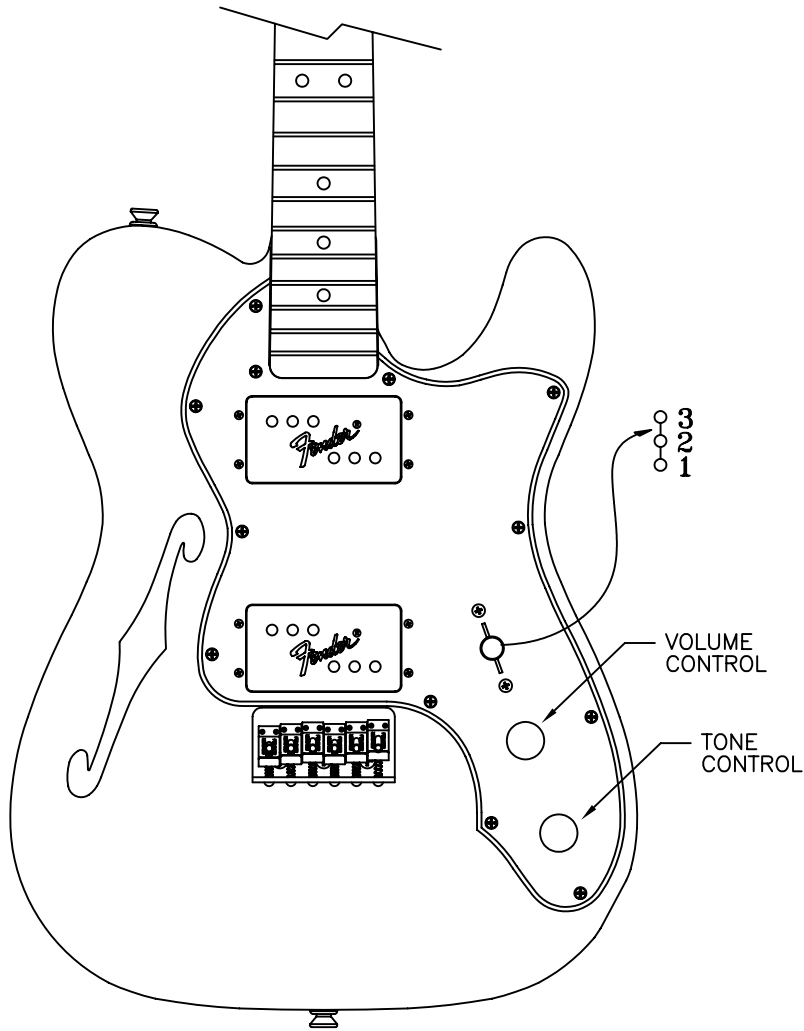

BODY CHART

BODY	
PART #	COLOR
0054569500	3-COLOR SUNBURST
0054569509	CANDY APPLE RED
0054569521	NATURAL
0054569524	INCA SILVER
0054569544	SHORELINE GOLD

'72 TELECASTER® THINLINE, 0137402, MN, ASH

SWITCH & CONTROL FUNCTION

3 WAY SWITCH POSITION			
3	2	1	
			← NECK PICKUP (A)
			← BRIDGE PICKUP (B)
	PICKUP IS ON		INDICATES POSITION OF 3 WAY SWITCH
	PICKUP IS OFF		
A	PICKUP (NECK)		
B	PICKUP (BRIDGE)		