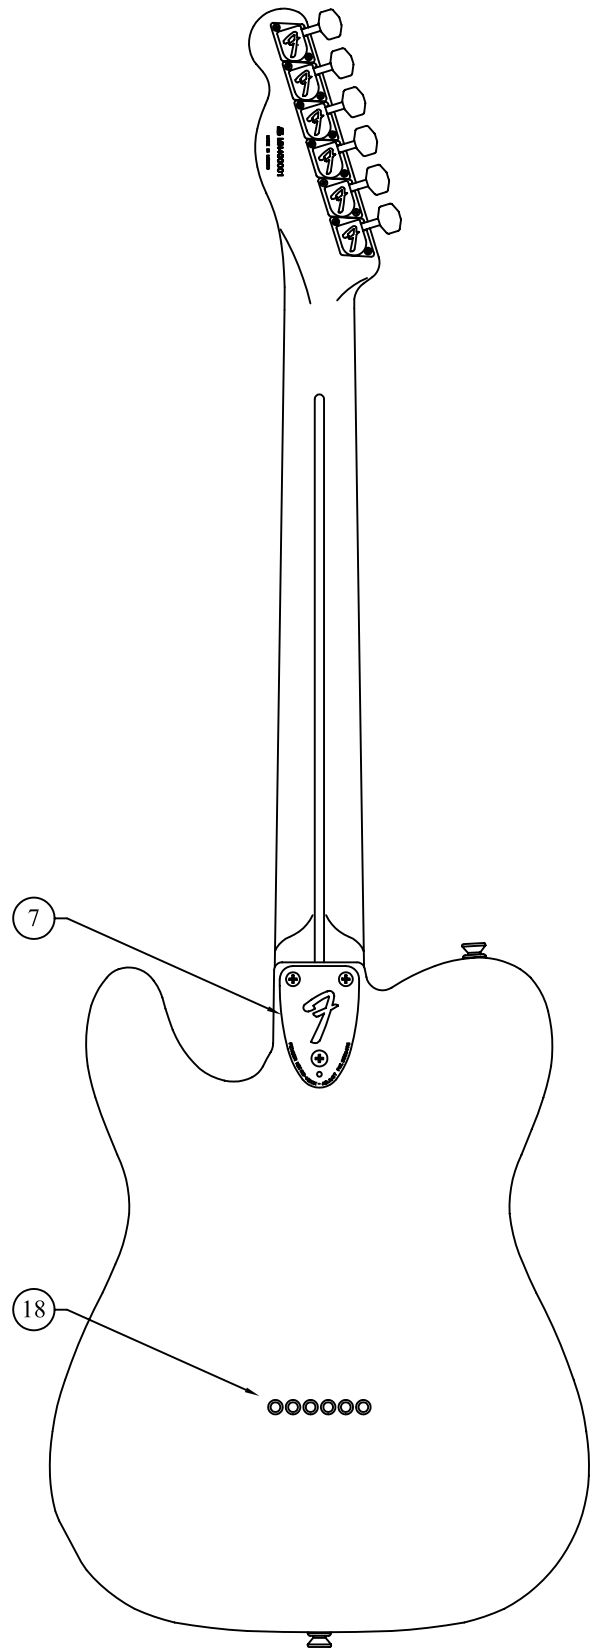

'72 TELECASTER® CUSTOM, RW/MN, 013-7500/7502

Fender®

'72 TELECASTER® CUSTOM, RW/MN, 013-7500/7502

WIRING DIAGRAM

'72 TELECASTER® CUSTOM, RW/MN, 013-7500/7502

REF.#	P/N	DESCRIPTION
1	0054544980	Neck, '72 Tele Custom Mex., RW
	0054193000	Neck, '72 Tele Custom Mex., MN
2	0053684000	Tuning Key, (1) Set W/Bushing's
	0011357000	Mounting Screw
3	0083675000	Bone Nut
4	0010389000	String Guide
	0020423000	Spacer
	0011358000	Mounting Screw
5	0023811000	Wrench, Truss Rod Adjustment
6	See Chart	Body, '72 Tele Custom
7	0054525000	Neck Mounting Plate
	0012156000	Bolt, Tilt Adjust.
	0018622000	Wrench, Tilt Adjust.
	0015636000	Mounting Screw
8	0012344000	Strap Button
	0015610000	Mounting Screw
9	0054523002	Pickguard, '72 Tele Custom B/W/B
	0015578000	Mounting Screw
10	0054595000	Pickup, Humbucker, FWR, Neck
	0050166000	Mounting Screw
	0050167000	Mounting Spring
11	0053676000	Pickup, Assy. Mex Vint. Tele Bridge
	0012869000	Lug, Ground
	0063398000	Tubing Latex Cut
	0048631000	Mounting Screw
12	0019064000	Control, 250K (4)
	0016352000	Mounting Nut
	0016436000	Washer, Lock Intl.
13	0054521000	Knob, Volume, '72 Tele Custom (2)
14	0054522000	Knob, Tone, '72 Tele Custom (2)
15	0053694000	Switch, Toggle 3-Position (Wht. Knob & Mntng. Hrdwre Inclded.)
16	0024832000	Capacitor, .022uF(2)
17	0047329000	Output Jack
	0016436000	Washer, Lock Intl.
	0021452000	Ferrule, Jack
	0010355060	Retainer, Jack
	0016352000	Mounting Nut
18	0021429000	Retainer, String Chrome
19	0053679000	Bridge Assy, Tele Thinline Mex.
	0016188000	Mounting Screw
20	0053675000	Bridge Plate, Mex Tele Thinline
21	0007698000	Bridge Section S.S. (3)
22	0015834000	Intonation Screw, (3)
	0018689000	Intonation Spring (3)
23	0016105000	Set Screw (6)

Body Chart

PN	Color
0054529500	3-Color Sunburst
0054192506	Black

'72 TELECASTER® CUSTOM, RW/MN, 013-7500/7502

SWITCH & CONTROL FUNCTION

3 WAY SWITCH POSITION			
3 ●—○—○	2 ○—●—○	1 ○—○—●	← 3 WAY SWITCH POSITION
			← NECK PICKUP
			← BRIDGE PICKUP
	PICKUP IS ON		
			PICKUP IS OFF