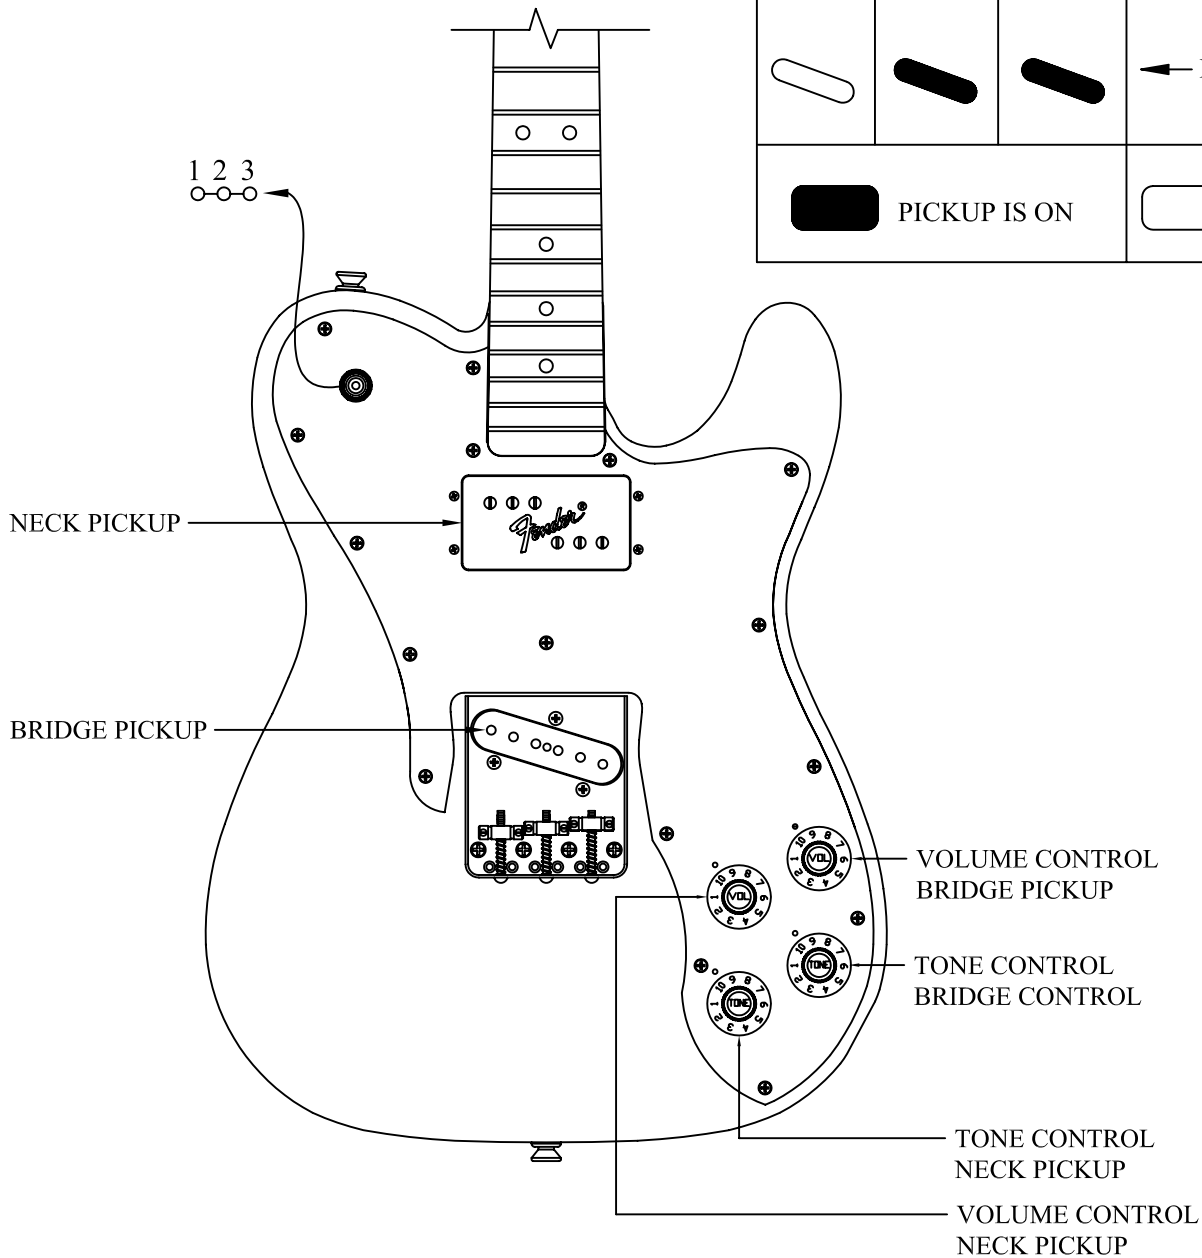

'72 TELECASTER® CUSTOM, RW/MN, 013-7500/7502

Fender®

'72 TELECASTER® CUSTOM, RW/MN, 013-7500/7502

WIRING DIAGRAM

'72 TELECASTER® CUSTOM, RW/MN, 013-7500/7502

REF.#	P/N	DESCRIPTION
1	0054544980	Neck, '72 Tele Custom Mex., RW
	0054193000	Neck, '72 Tele Custom Mex., MN
2	0053684000	Tuning Key, (1) Set W/Bushing's
	0011357000	Mounting Screw
3	0083675000	Bone Nut
4	0010389000	String Guide
	0020423000	Spacer
	0011358000	Mounting Screw
5	0023811000	Wrench, Truss Rod Adjustment
6	See Chart	Body, '72 Tele Custom
7	0054525000	Neck Mounting Plate
	0012156000	Bolt, Tilt Adjust.
	0018622000	Wrench, Tilt Adjust.
	0015636000	Mounting Screw
8	0012344000	Strap Button
	0015610000	Mounting Screw
9	0054523002	Pickguard, '72 Tele Custom B/W/B
	0015578000	Mounting Screw
10	0054595000	Pickup, Humbucker, FWR, Neck
	0050166000	Mounting Screw
	0050167000	Mounting Spring
11	0053676000	Pickup, Assy. Mex Vint. Tele Bridge
	0012869000	Lug, Ground
	0063398000	Tubing Latex Cut
	0048631000	Mounting Screw
12	0019064000	Control, 250K (4)
	0016352000	Mounting Nut
	0016436000	Washer, Lock Intl.
13	0054521000	Knob, Volume, '72 Tele Custom (2)
14	0054522000	Knob, Tone, '72 Tele Custom (2)
15	0053694000	Switch, Toggle 3-Position (Wht. Knob & Mntng. Hrdwre Inclded.)
16	0024832000	Capacitor, .022uF(2)
17	0047329000	Output Jack
	0016436000	Washer, Lock Intl.
	0021452000	Ferrule, Jack
	0010355060	Retainer, Jack
	0016352000	Mounting Nut
18	0021429000	Retainer, String Chrome
19	0053679000	Bridge Assy, Tele Thinline Mex.
	0016188000	Mounting Screw
20	0053675000	Bridge Plate, Mex Tele Thinline
21	0007698000	Bridge Section S.S. (3)
22	0015834000	Intonation Screw, (3)
	0018689000	Intonation Spring (3)
23	0016105000	Set Screw (6)

Body Chart

PN	Color
0054529500	3-Color Sunburst
0054192506	Black

'72 TELECASTER® CUSTOM, RW/MN, 013-7500/7502

SWITCH & CONTROL FUNCTION

3 WAY SWITCH POSITION			
3 ●—○—○	2 ○—●—○	1 ○—○—●	← 3 WAY SWITCH POSITION
			← NECK PICKUP
			← BRIDGE PICKUP
	PICKUP IS ON		
			PICKUP IS OFF