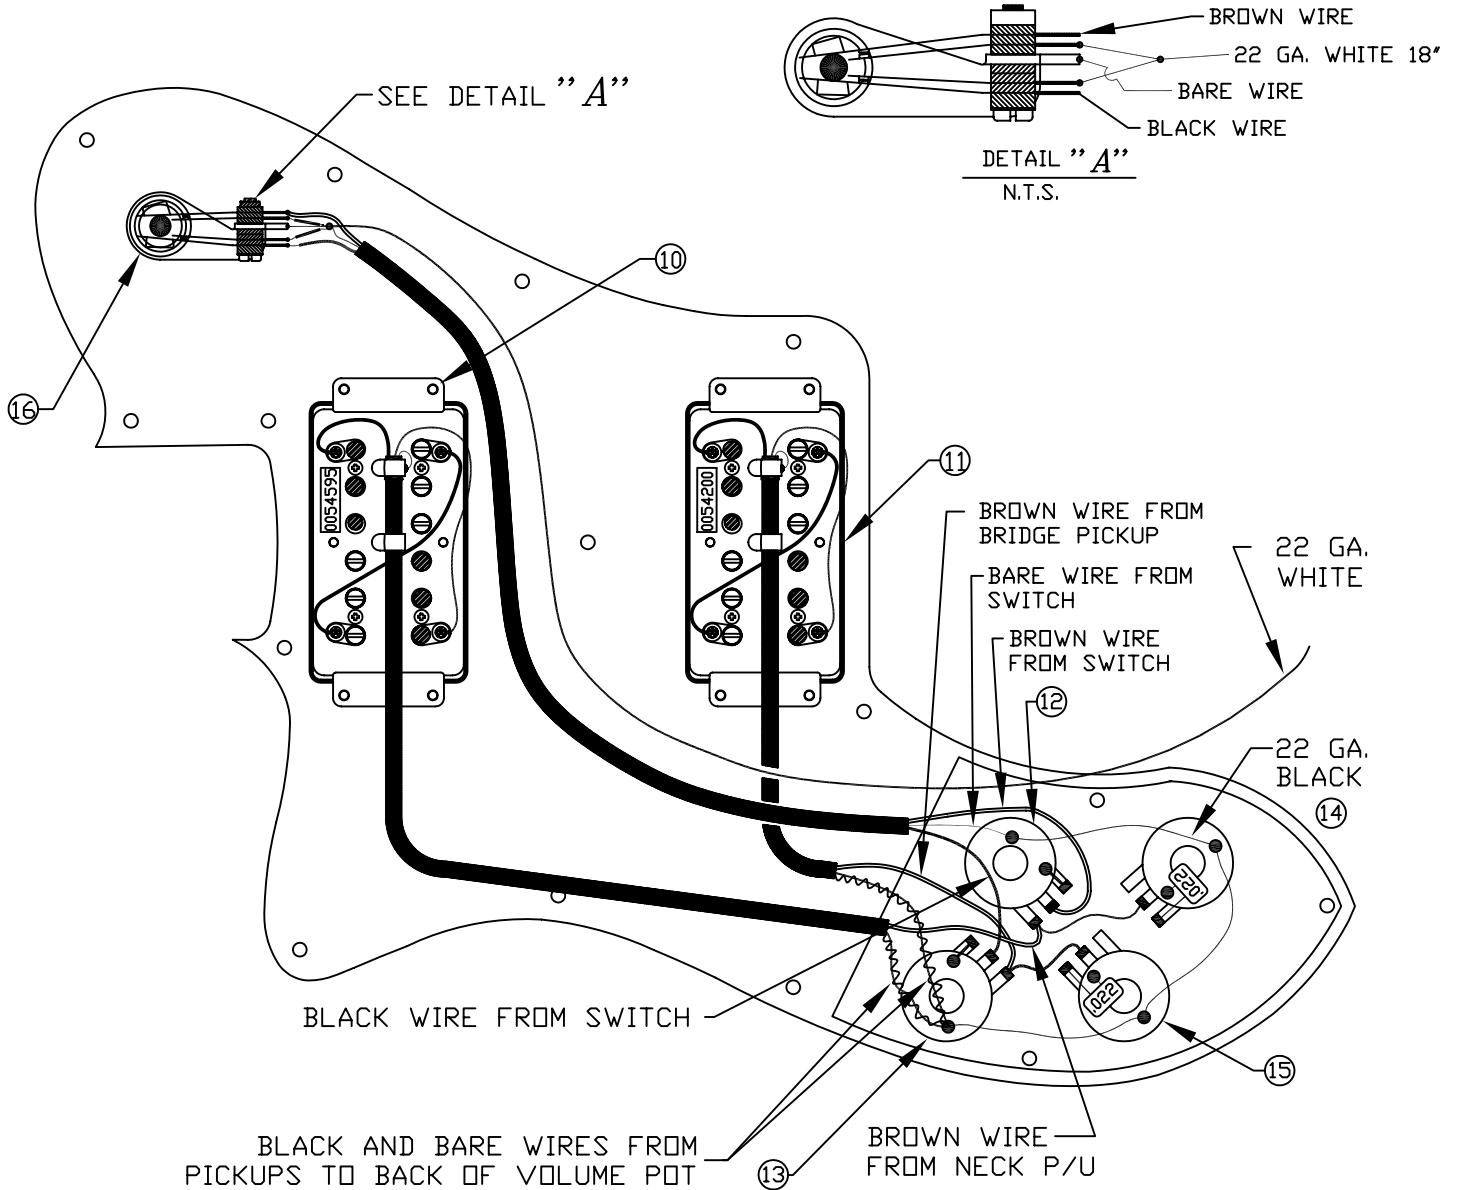

'72 TELECASTER® DELUXE, 013-7702

WIRING DIAGRAM