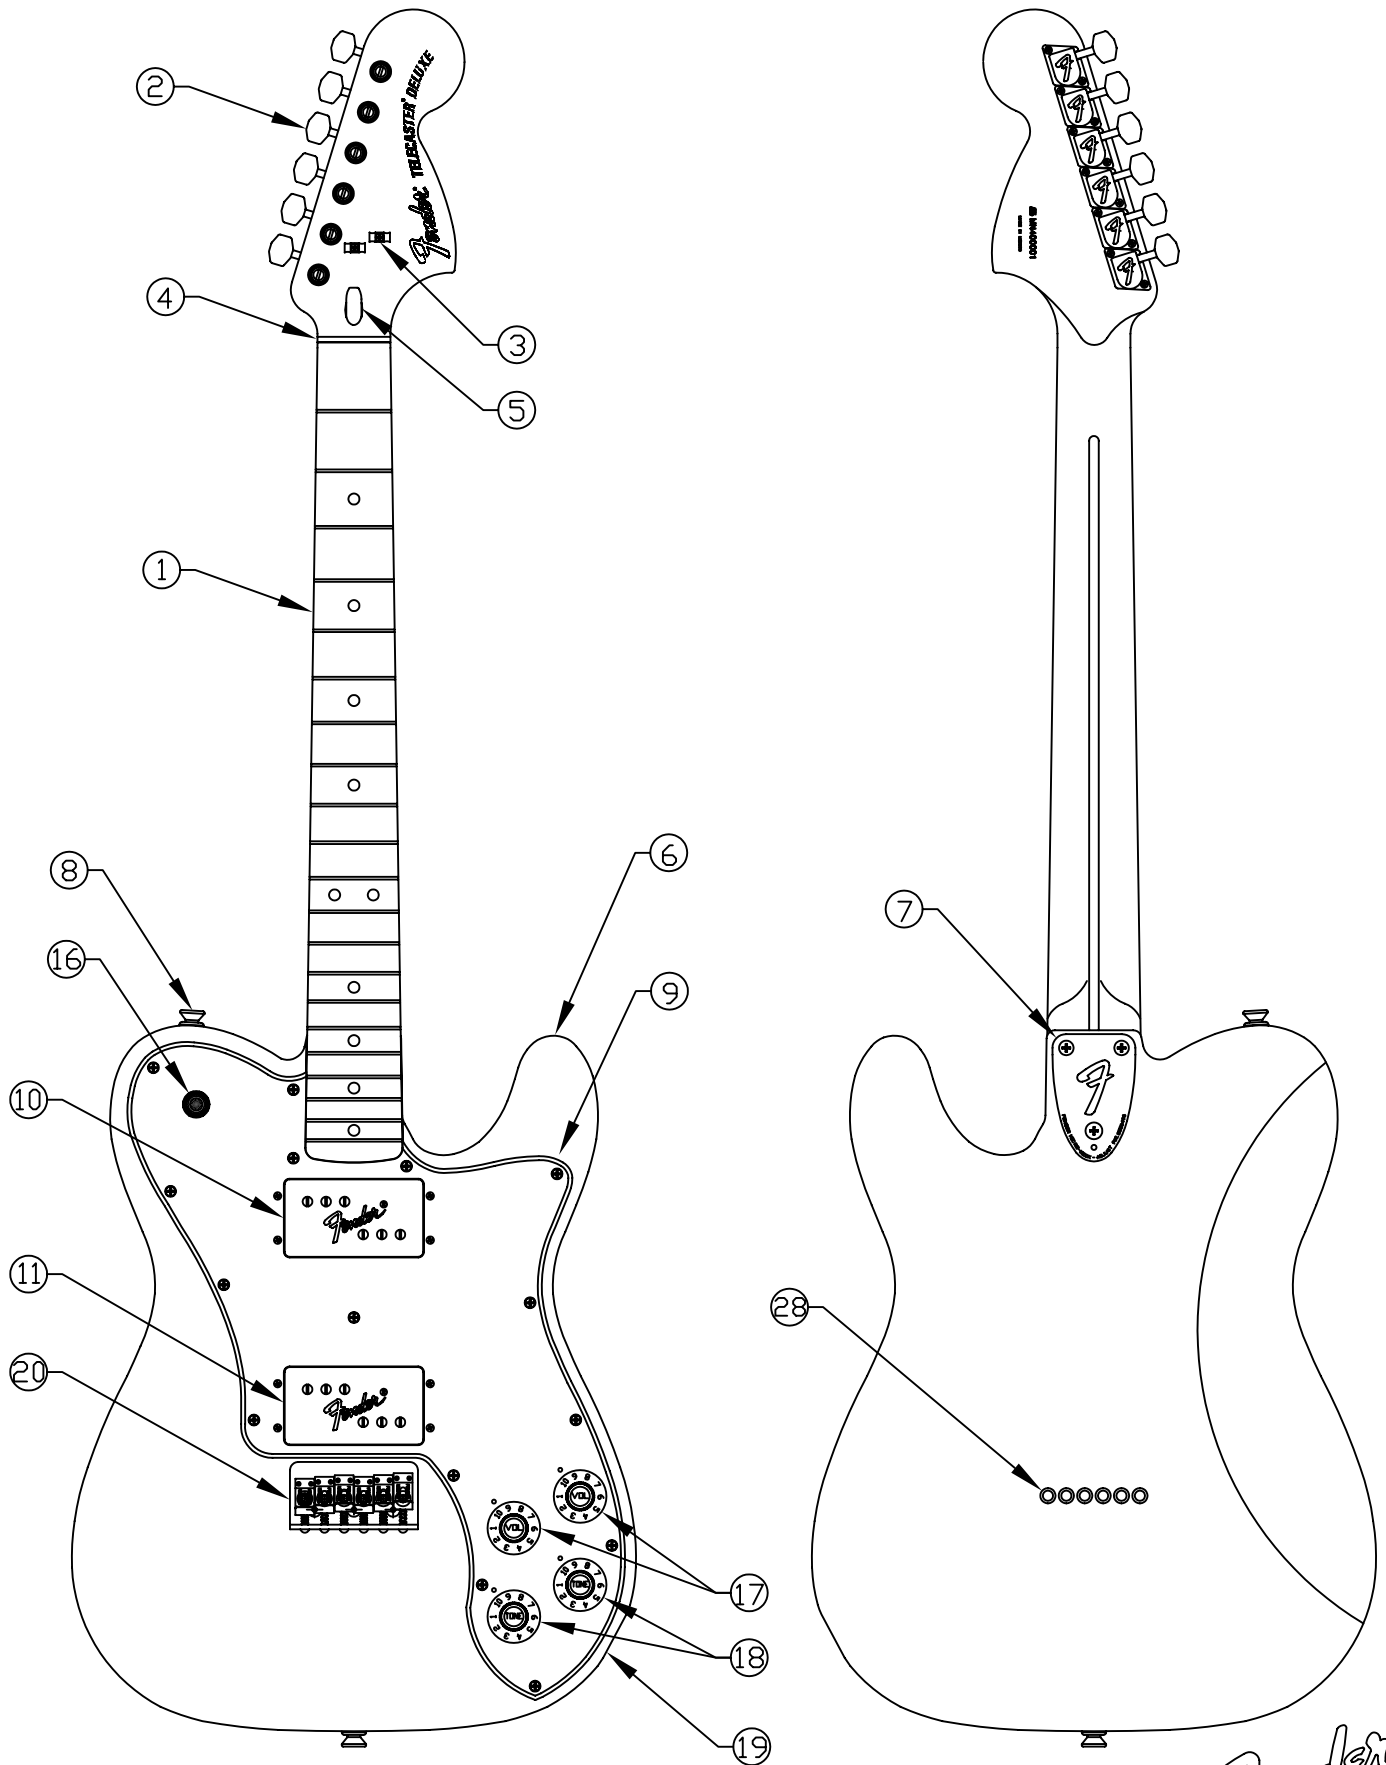

'72 TELECASTER® DELUXE, 013-7702

Fender®