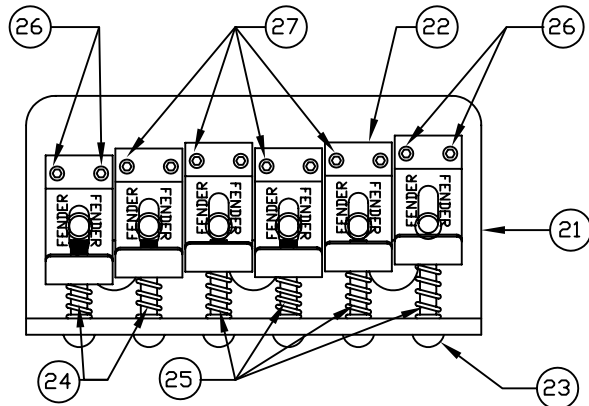

BRIDGE ASSY - NON TREMOLE