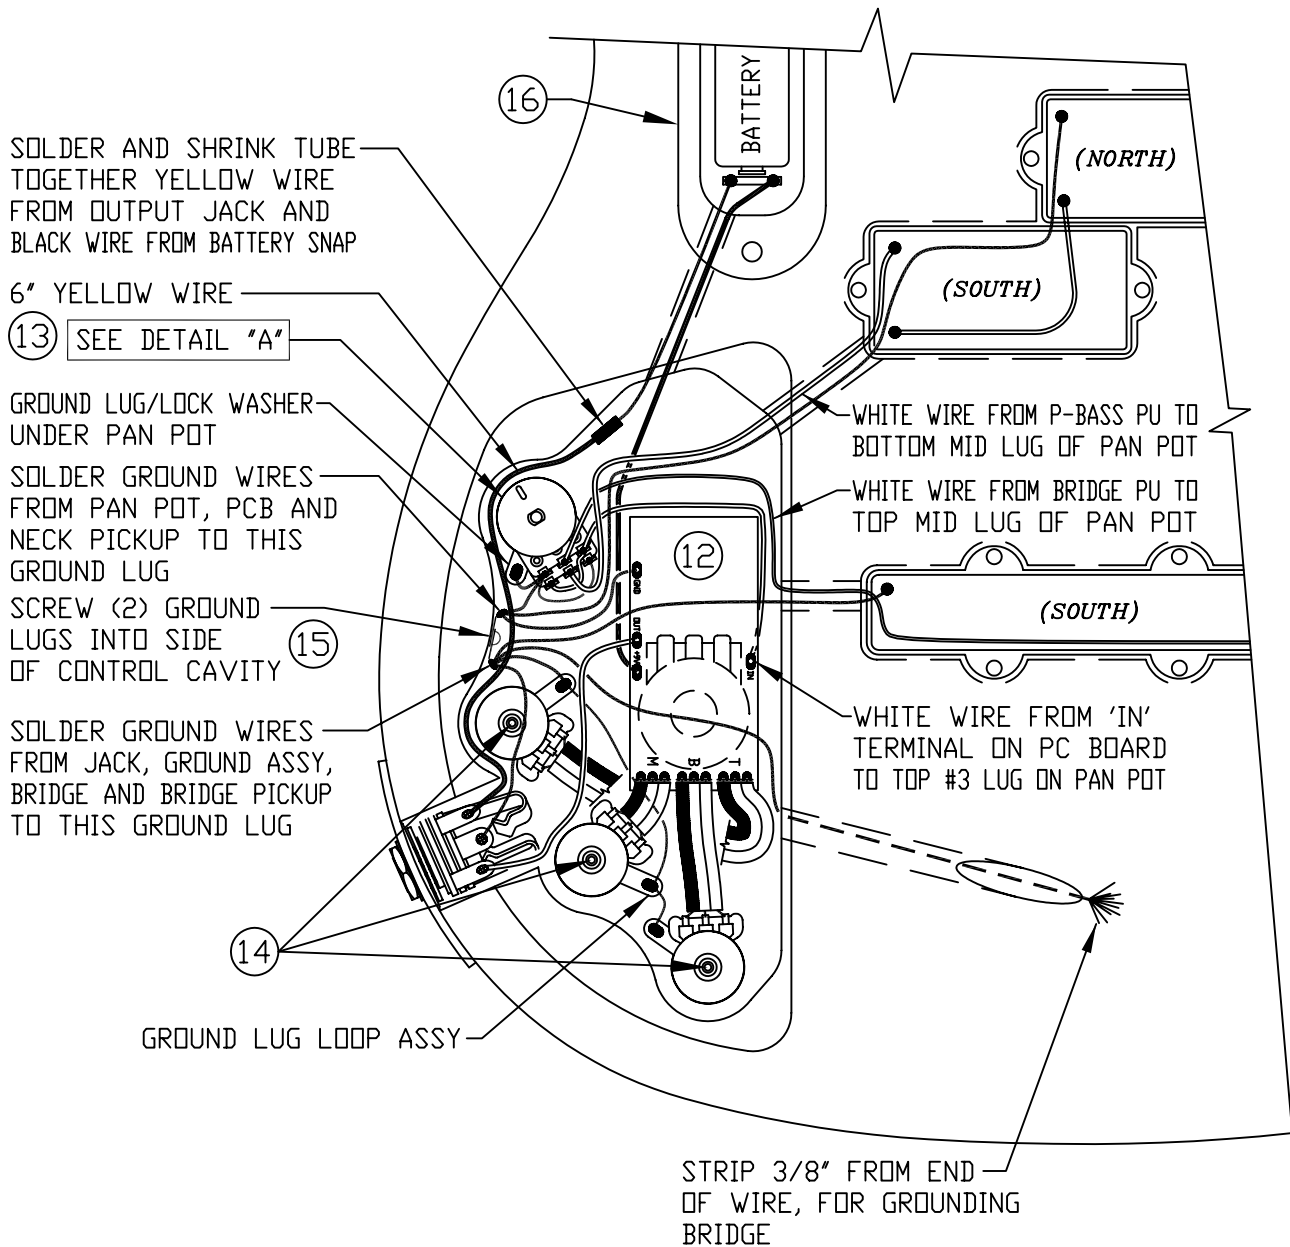

DIMENSION BASS™, 0138000 RW

WIRING DIAGRAM

DETAIL 'A'