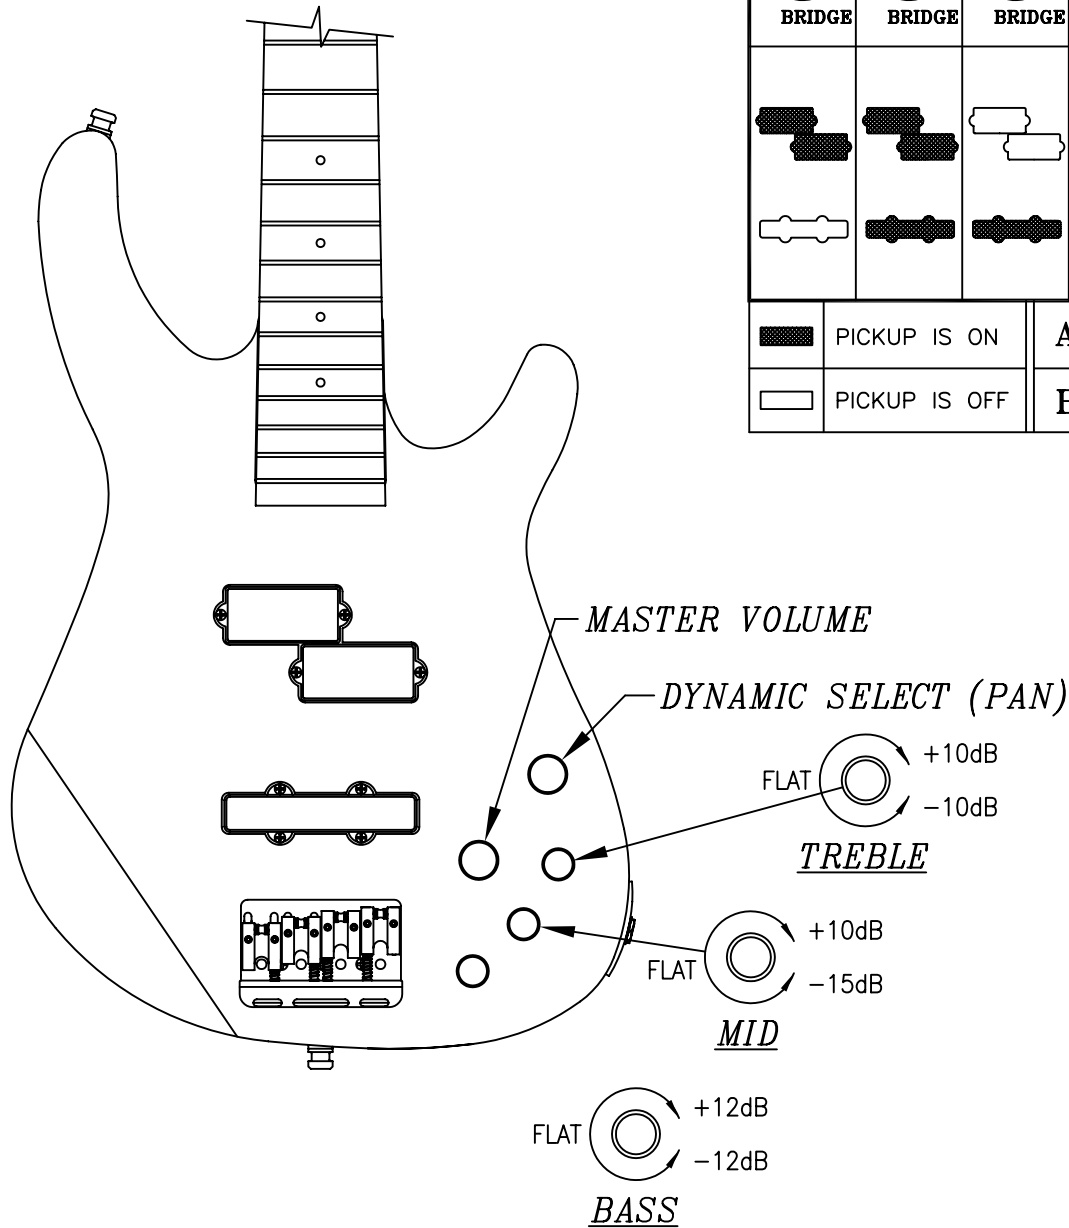

BODY CHART

P/N	Color
0063038506	Black
0068162520	Amber
0063038543	Pewter
0068162547	Sienna Sunburst

SWITCH & CONTROL FUNCTION

DYNAMIC SELECT (PAN)			
NECK 	NECK 	NECK 	
BRIDGE 	BRIDGE 	BRIDGE 	
			← NECK PICKUP (A)
			← BRIDGE PICKUP (B)
	PICKUP IS ON	A	PICKUP (NECK)
	PICKUP IS OFF	B	PICKUP (BRIDGE)