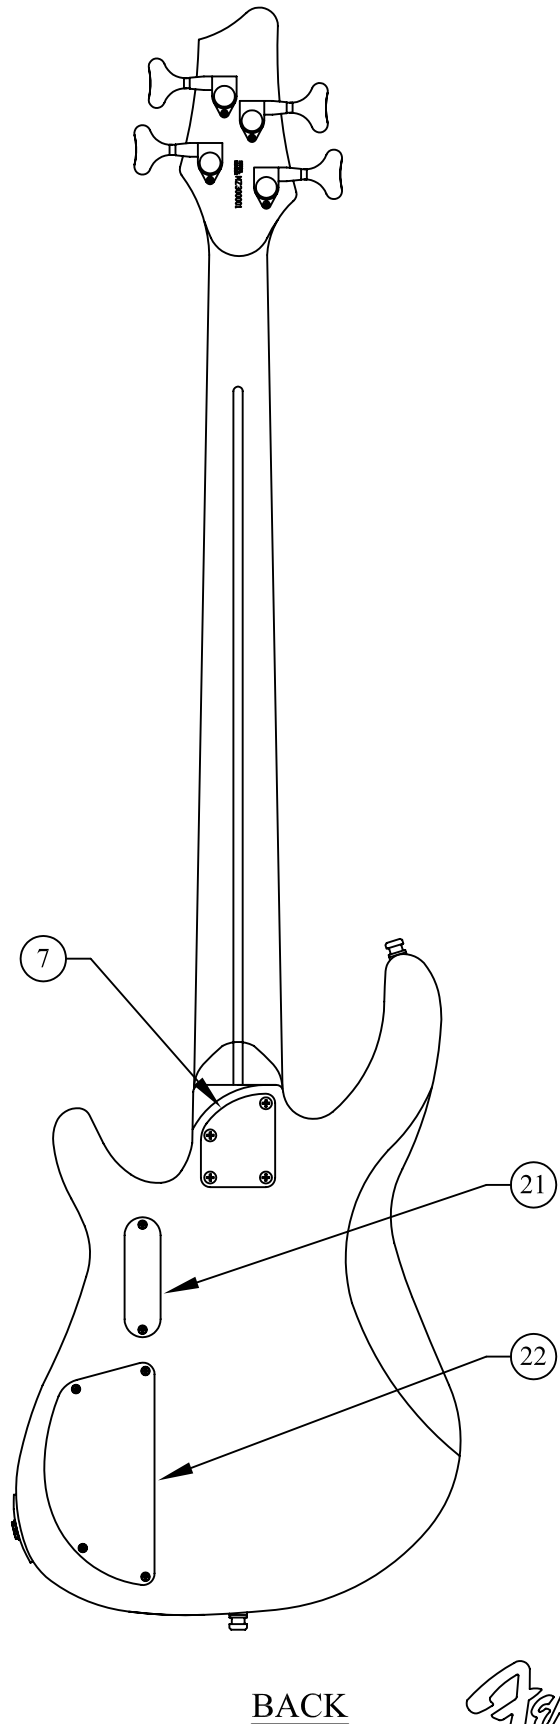

DIMENSION BASS™, 0138000 RW

FRONT

BACK

DIMENSION BASS™, 0138000 RW

WIRING DIAGRAM

DETAIL 'A'

DIMENSION BASS™, 0138000 RW

REF.#	P/N	DESCRIPTION
1	0063037000	Neck, Demension 4 Bass R/W
2	0063163000	Tuning Key, Set Bass GB-7 Satin (2+2)
	0021405000	Mounting Screw
3	0065270000	Bone Nut
4	0063147000	Cover, Truss Rod Blk w/ Logo
	3511055257	Mounting Screw
5	0048693000	Truss Rod Adjusting Wrench
6	See Table	Body, Dimension 4 Bass
7	0060843000	Neck Mounting Plate
	0021424000	Mounting Screw
8	0021453000	Strap Button
	0021422000	Mounting Screw
	0019056000	Felt Washer, Black
	0020491000	Felt Washer, White
9	0056714000	Pickup, Rhythm Am Std P-Bass V Sld Cover
	0021408000	Screw
	0018556000	Weatherstrip OP CL Neop
10	0056713000	Pickup, Lead Am Std P-Bass V Sld Cover
	0021408000	Screw
	0018556000	Weatherstrip OP CL Neop
11	0063181000	Pickup, Lead Dim Bass 4 NF Blk Logo
	0021408000	Screw
	0018556000	Weatherstrip OP CL Neop
12	0054137000	Circuit Board Rev F
	0056161000	Control, 25KA, P. C. Mtg.
	0016532000	Mounting Nut
	0022384000	Lock Washer
	0031153000	Flat Washer
13	0056162000	Control Pan Alpha 250K
	0016352000	Mounting Nut
	0031153000	Flat Washer
	0050161000	Lock Washer
14	0056160000	Control 100KB Cntr Cts
	0056719000	Mounting Nut
	0056721000	Washer Dress
15	0012869000	Solder Lug
	0015116000	Mounting Screw
16	0017458000	Battery Snap HD
	0017405000	Battery 9V
17	0058457000	Knob, Knurled, Black
	0028897001	Set Screw
18	0058458000	Knob, Knurled, Black, Zone Bass
	0028897001	Set Screw
19	0039432000	Jack, Output OPN Stereo
	0050100000	Ferrule, Jack Recess Football Chrome
	0016352000	Mounting Nut
	0016436000	Lock Washer
	0031153000	Flat Washer
	0021407000	Mounting Screw
20	0063248000	Bridge Assembly, Dimension 4 Bass
	0063854000	Mounting Screw
	0021109000	Height Adj Wrench
	0023811000	Intonation Wrench
21	0053802000	Battery Cover
	0030654000	Mounting Screw
	0030688000	Insert, P/U & R/cvr Mtg.
22	0056715000	Back Cover
	0018113000	Mounting Screw