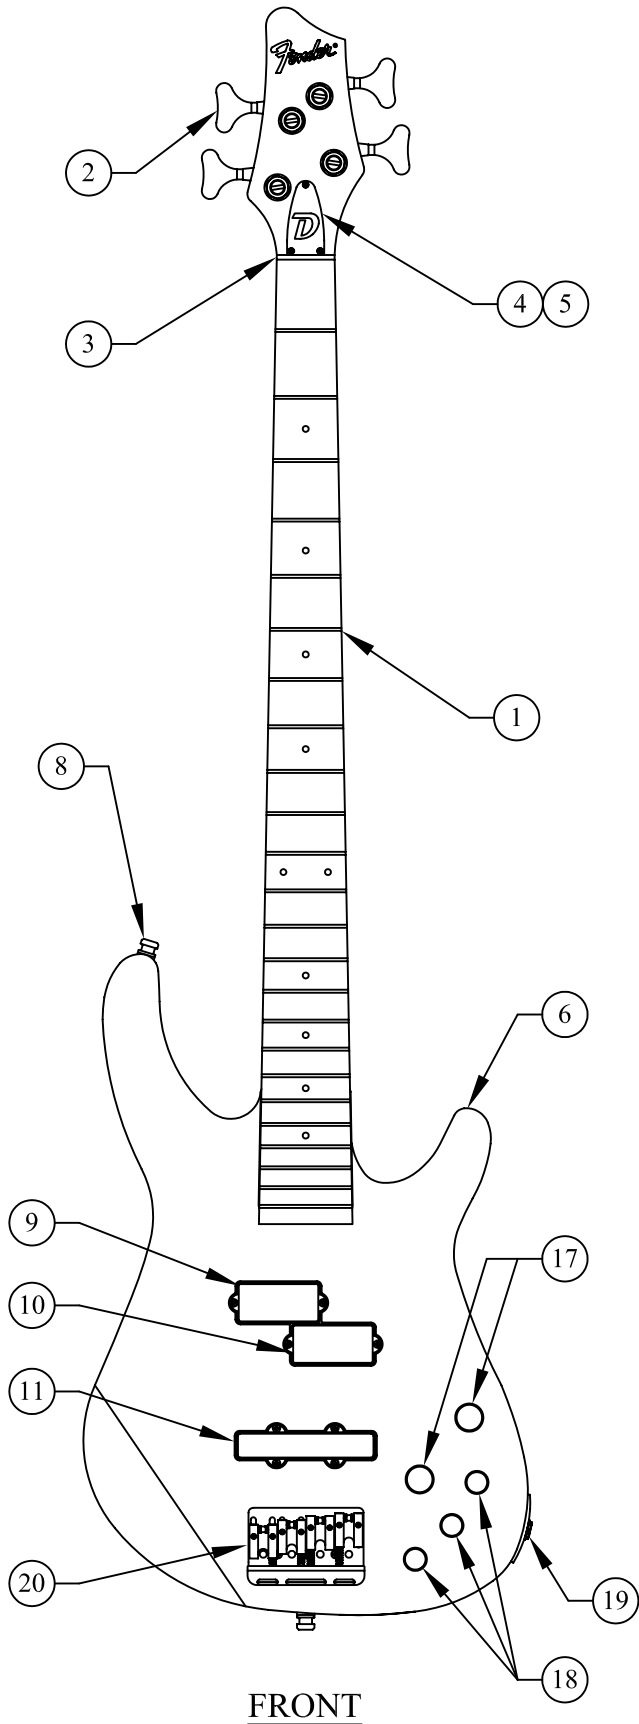

DIMENSION BASS™, 0138000 RW

FRONT