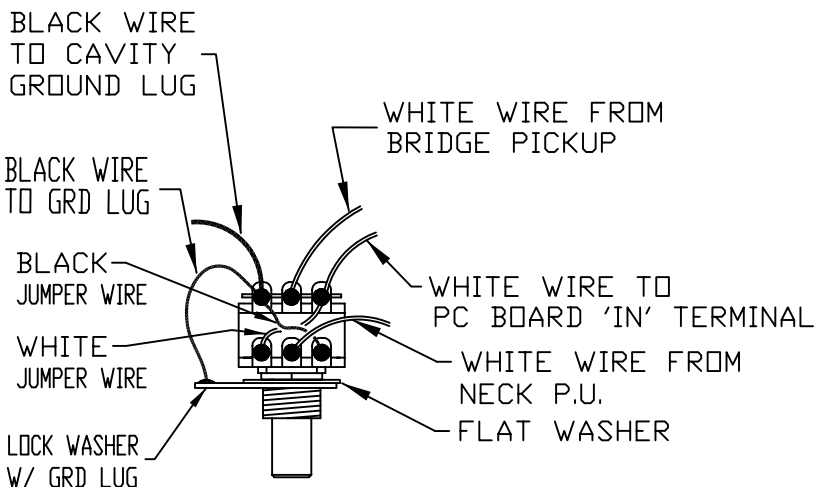

DIMENSION BASS™, 0138000 RW

WIRING DIAGRAM

DETAIL 'A'