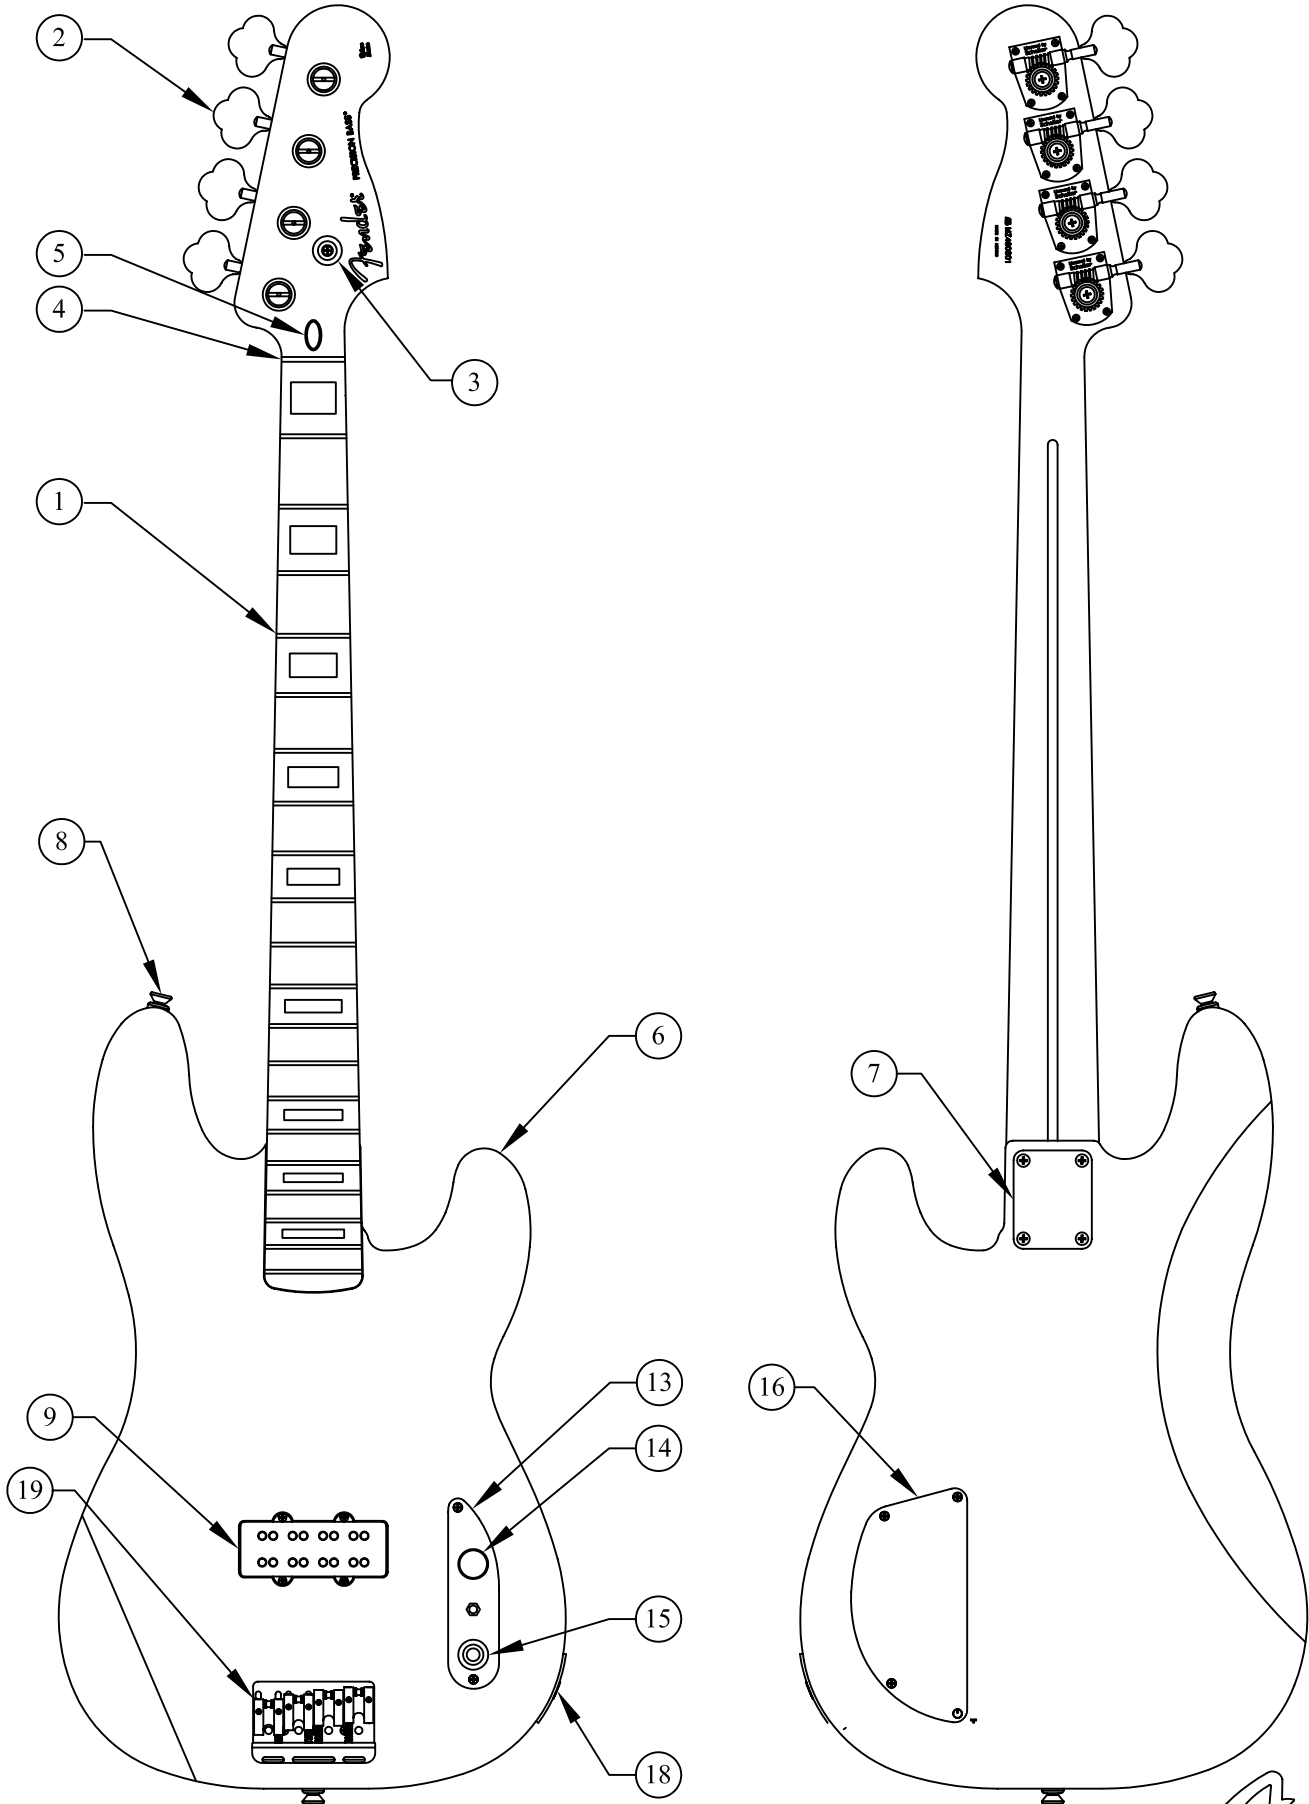

BIG BLOCK P-BASS[®], 013-8100-306

Fender[®]

CONTROL ASSEMBLY

BRIDGE ASSY DETAIL

BIG BLOCK P-BASS , 013-8100-306

REF.#	P/N	DESCRIPTION
1	0065204000	Neck, "Big Block" P-Bass Mex, RW
2	0036400000	Tuning Key (1) Set
	0051532000	Bushing Key Bass
	0011357000	Mounting Screw
3	0021427000	String Guide
	0015578000	Mounting Screw
4	0083675000	Bone Nut
5	0048693000	Truss Rod Adjusting Wrench
6	0065307506	Body, "Big Block" P- Bass
7	0033024000	Neck Mounting Plate
	0015636000	Mounting Screw
8	0012344000	Strap Button
	0015610000	Mounting Screw
	0019056000	Felt Washer, Black
9	0065309000	Pickup Assy, "Big Block" P-Bass
	0021408000	Mounting Screw
	0017333000	Weatherstrip
10	0059136000	Circuit Board
	0056161000	Control, 25KB
	0016352000	Mounting Hex Nut
	0022384000	Lock Washer
11	0059138000	Switch Mini ON/ON
	0021022000	CAP PFF RDL .1uF, 200V
	0058441000	Lock Washer
12	0058338000	Control, CN DTNT 100K
	0016352000	Mounting Hex Nut
	0050161000	Lock Washer
13	0065308000	Control Plate, "Big Block" P-Bass, Chrome
	0015578000	Mounting Screw
14	0058386000	Knob, Showmaster Chrome
	0028897001	Screw Set
15	0049458000	Knob, Knurled Upper, Chrome
	0049457000	Knob, Knurled Lower, Chrome
	0050101000	Screw Set
16	0056715002	Control Cover, Black
	0030654000	Mounting Screw
	0030688000	Insert
	0017405000	Battery 9V
	0017458000	Battery Snap Assy.
17	0012869000	Solder Lug
	0015116000	Mounting Screw
18	0056055000	Jack Output, Fishman Switch
	0022384000	Washer, Lock Intl
	0016352000	Nut, Hex
	0050100000	Jack Ferrule
	0015578000	Mounting Screw
19	0063248000	Bridge Assy.
	0015610000	Mounting Screw
	0021109000	Adjusting Wrench
	0018622000	Adjusting Wrench
20	0063245000	Bridge Plate
21	0063844000	Saddle/CHR, LH
22	0063845000	Saddle/CHR, RH
23	0063846000	Intonation Spring (5/16)
24	0063847000	Intonation Spring (1/2)
25	0063848000	Intonation Spring (5/8)
26	0063246000	Bridge Back Stop CHR
27	0021093000	Height Adjustment Screw, (8)
28	0063849000	Bridge Back Stop Mounting Screw to Bridge Plate
29	0063850000	Intonation Screw, 5/8", Blk
30	0063851000	Intonation Screw, 7/8", Blk
31	0063853000	String Guide Screw