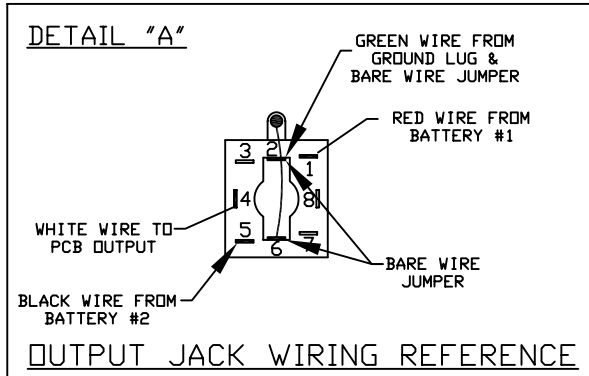

BIG BLOCK P-BASS[®], 013-8100-306

Fender[®]

CONTROL ASSEMBLY

BRIDGE ASSY DETAIL

BIG BLOCK P-BASS , 013-8100-306

REF.#	P/N	DESCRIPTION
1	0065204000	Neck, "Big Block" P-Bass Mex, RW
2	0036400000	Tuning Key (1) Set
	0051532000	Bushing Key Bass
	0011357000	Mounting Screw
3	0021427000	String Guide
	0015578000	Mounting Screw
4	0083675000	Bone Nut
5	0048693000	Truss Rod Adjusting Wrench
6	0065307506	Body, "Big Block" P- Bass
7	0033024000	Neck Mounting Plate
	0015636000	Mounting Screw
8	0012344000	Strap Button
	0015610000	Mounting Screw
	0019056000	Felt Washer, Black
9	0065309000	Pickup Assy, "Big Block" P-Bass
	0021408000	Mounting Screw
	0017333000	Weatherstrip
10	0059136000	Circuit Board
	0056161000	Control, 25KB
	0016352000	Mounting Hex Nut
	0022384000	Lock Washer
11	0059138000	Switch Mini ON/ON
	0021022000	CAP PFF RDL .1uF, 200V
	0058441000	Lock Washer
12	0058338000	Control, CN DTNT 100K
	0016352000	Mounting Hex Nut
	0050161000	Lock Washer
13	0065308000	Control Plate, "Big Block" P-Bass, Chrome
	0015578000	Mounting Screw
14	0058386000	Knob, Showmaster Chrome
	0028897001	Screw Set
15	0049458000	Knob, Knurled Upper, Chrome
	0049457000	Knob, Knurled Lower, Chrome
	0050101000	Screw Set
16	0056715002	Control Cover, Black
	0030654000	Mounting Screw
	0030688000	Insert
	0017405000	Battery 9V
	0017458000	Battery Snap Assy.
17	0012869000	Solder Lug
	0015116000	Mounting Screw
18	0056055000	Jack Output, Fishman Switch
	0022384000	Washer, Lock Intl
	0016352000	Nut, Hex
	0050100000	Jack Ferrule
	0015578000	Mounting Screw
19	0063248000	Bridge Assy.
	0015610000	Mounting Screw
	0021109000	Adjusting Wrench
	0018622000	Adjusting Wrench
20	0063245000	Bridge Plate
21	0063844000	Saddle/CHR, LH
22	0063845000	Saddle/CHR, RH
23	0063846000	Intonation Spring (5/16)
24	0063847000	Intonation Spring (1/2)
25	0063848000	Intonation Spring (5/8)
26	0063246000	Bridge Back Stop CHR
27	0021093000	Height Adjustment Screw, (8)
28	0063849000	Bridge Back Stop Mounting Screw to Bridge Plate
29	0063850000	Intonation Screw, 5/8", Blk
30	0063851000	Intonation Screw, 7/8", Blk
31	0063853000	String Guide Screw