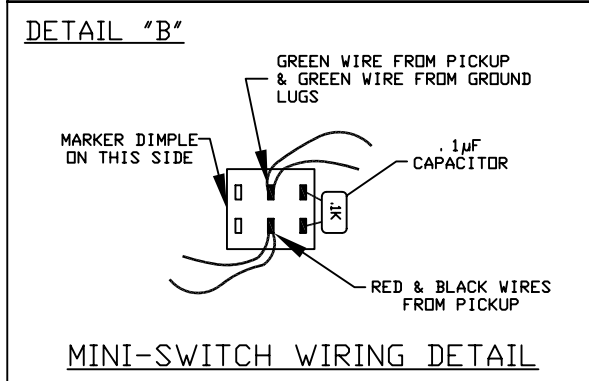

BIG BLOCK P-BASS[®], 013-8100-306

Fender[®]

CONTROL ASSEMBLY

BRIDGE ASSY DETAIL

BIG BLOCK P-BASS , 013-8100-306

REF.#	P/N	DESCRIPTION
1	0065204000	Neck, "Big Block" P-Bass Mex, RW
2	0036400000	Tuning Key (1) Set
	0051532000	Bushing Key Bass
	0011357000	Mounting Screw
3	0021427000	String Guide
	0015578000	Mounting Screw
4	0083675000	Bone Nut
5	0048693000	Truss Rod Adjusting Wrench
6	0065307506	Body, "Big Block" P- Bass
7	0033024000	Neck Mounting Plate
	0015636000	Mounting Screw
8	0012344000	Strap Button
	0015610000	Mounting Screw
	0019056000	Felt Washer, Black
9	0065309000	Pickup Assy, "Big Block" P-Bass
	0021408000	Mounting Screw
	0017333000	Weatherstrip
10	0059136000	Circuit Board
	0056161000	Control, 25KB
	0016352000	Mounting Hex Nut
	0022384000	Lock Washer
11	0059138000	Switch Mini ON/ON
	0021022000	CAP PFF RDL .1uF, 200V
	0058441000	Lock Washer
12	0058338000	Control, CN DTNT 100K
	0016352000	Mounting Hex Nut
	0050161000	Lock Washer
13	0065308000	Control Plate, "Big Block" P-Bass, Chrome
	0015578000	Mounting Screw
14	0058386000	Knob, Showmaster Chrome
	0028897001	Screw Set
15	0049458000	Knob, Knurled Upper, Chrome
	0049457000	Knob, Knurled Lower, Chrome
	0050101000	Screw Set
16	0056715002	Control Cover, Black
	0030654000	Mounting Screw
	0030688000	Insert
	0017405000	Battery 9V
	0017458000	Battery Snap Assy.
17	0012869000	Solder Lug
	0015116000	Mounting Screw
18	0056055000	Jack Output, Fishman Switch
	0022384000	Washer, Lock Intl
	0016352000	Nut, Hex
	0050100000	Jack Ferrule
	0015578000	Mounting Screw
19	0063248000	Bridge Assy.
	0015610000	Mounting Screw
	0021109000	Adjusting Wrench
	0018622000	Adjusting Wrench
20	0063245000	Bridge Plate
21	0063844000	Saddle/CHR, LH
22	0063845000	Saddle/CHR, RH
23	0063846000	Intonation Spring (5/16)
24	0063847000	Intonation Spring (1/2)
25	0063848000	Intonation Spring (5/8)
26	0063246000	Bridge Back Stop CHR
27	0021093000	Height Adjustment Screw, (8)
28	0063849000	Bridge Back Stop Mounting Screw to Bridge Plate
29	0063850000	Intonation Screw, 5/8", Blk
30	0063851000	Intonation Screw, 7/8", Blk
31	0063853000	String Guide Screw