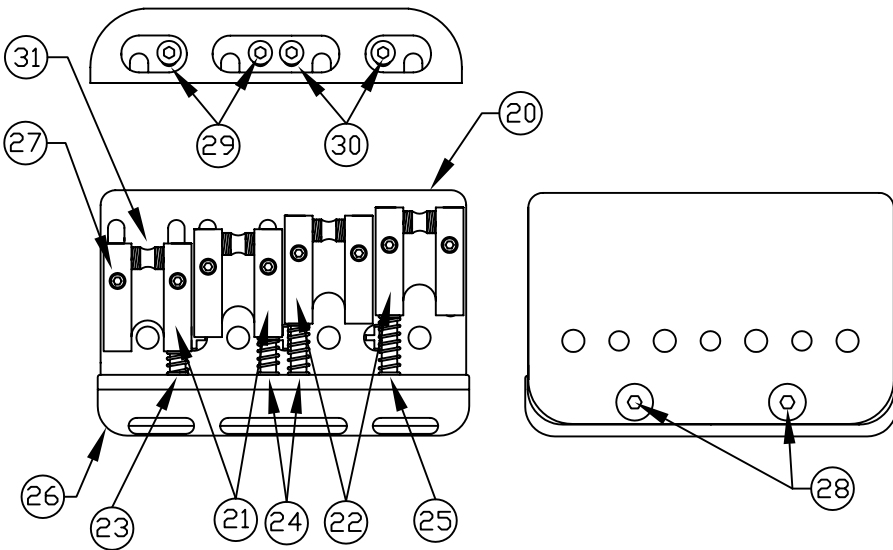

BIG BLOCK P-BASS[®], 013-8100-306

Fender[®]

CONTROL ASSEMBLY

BRIDGE ASSY DETAIL

BIG BLOCK P-BASS , 013-8100-306

REF.#	P/N	DESCRIPTION
1	0065204000	Neck, "Big Block" P-Bass Mex, RW
2	0036400000	Tuning Key (1) Set
	0051532000	Bushing Key Bass
	0011357000	Mounting Screw
3	0021427000	String Guide
	0015578000	Mounting Screw
4	0083675000	Bone Nut
5	0048693000	Truss Rod Adjusting Wrench
6	0065307506	Body, "Big Block" P- Bass
7	0033024000	Neck Mounting Plate
	0015636000	Mounting Screw
8	0012344000	Strap Button
	0015610000	Mounting Screw
	0019056000	Felt Washer, Black
9	0065309000	Pickup Assy, "Big Block" P-Bass
	0021408000	Mounting Screw
	0017333000	Weatherstrip
10	0059136000	Circuit Board
	0056161000	Control, 25KB
	0016352000	Mounting Hex Nut
	0022384000	Lock Washer
11	0059138000	Switch Mini ON/ON
	0021022000	CAP PFF RDL .1uF, 200V
	0058441000	Lock Washer
12	0058338000	Control, CN DTNT 100K
	0016352000	Mounting Hex Nut
	0050161000	Lock Washer
13	0065308000	Control Plate, "Big Block" P-Bass, Chrome
	0015578000	Mounting Screw
14	0058386000	Knob, Showmaster Chrome
	0028897001	Screw Set
15	0049458000	Knob, Knurled Upper, Chrome
	0049457000	Knob, Knurled Lower, Chrome
	0050101000	Screw Set
16	0056715002	Control Cover, Black
	0030654000	Mounting Screw
	0030688000	Insert
	0017405000	Battery 9V
	0017458000	Battery Snap Assy.
17	0012869000	Solder Lug
	0015116000	Mounting Screw
18	0056055000	Jack Output, Fishman Switch
	0022384000	Washer, Lock Intl
	0016352000	Nut, Hex
	0050100000	Jack Ferrule
	0015578000	Mounting Screw
19	0063248000	Bridge Assy.
	0015610000	Mounting Screw
	0021109000	Adjusting Wrench
	0018622000	Adjusting Wrench
20	0063245000	Bridge Plate
21	0063844000	Saddle/CHR, LH
22	0063845000	Saddle/CHR, RH
23	0063846000	Intonation Spring (5/16)
24	0063847000	Intonation Spring (1/2)
25	0063848000	Intonation Spring (5/8)
26	0063246000	Bridge Back Stop CHR
27	0021093000	Height Adjustment Screw, (8)
28	0063849000	Bridge Back Stop Mounting Screw to Bridge Plate
29	0063850000	Intonation Screw, 5/8", Blk
30	0063851000	Intonation Screw, 7/8", Blk
31	0063853000	String Guide Screw