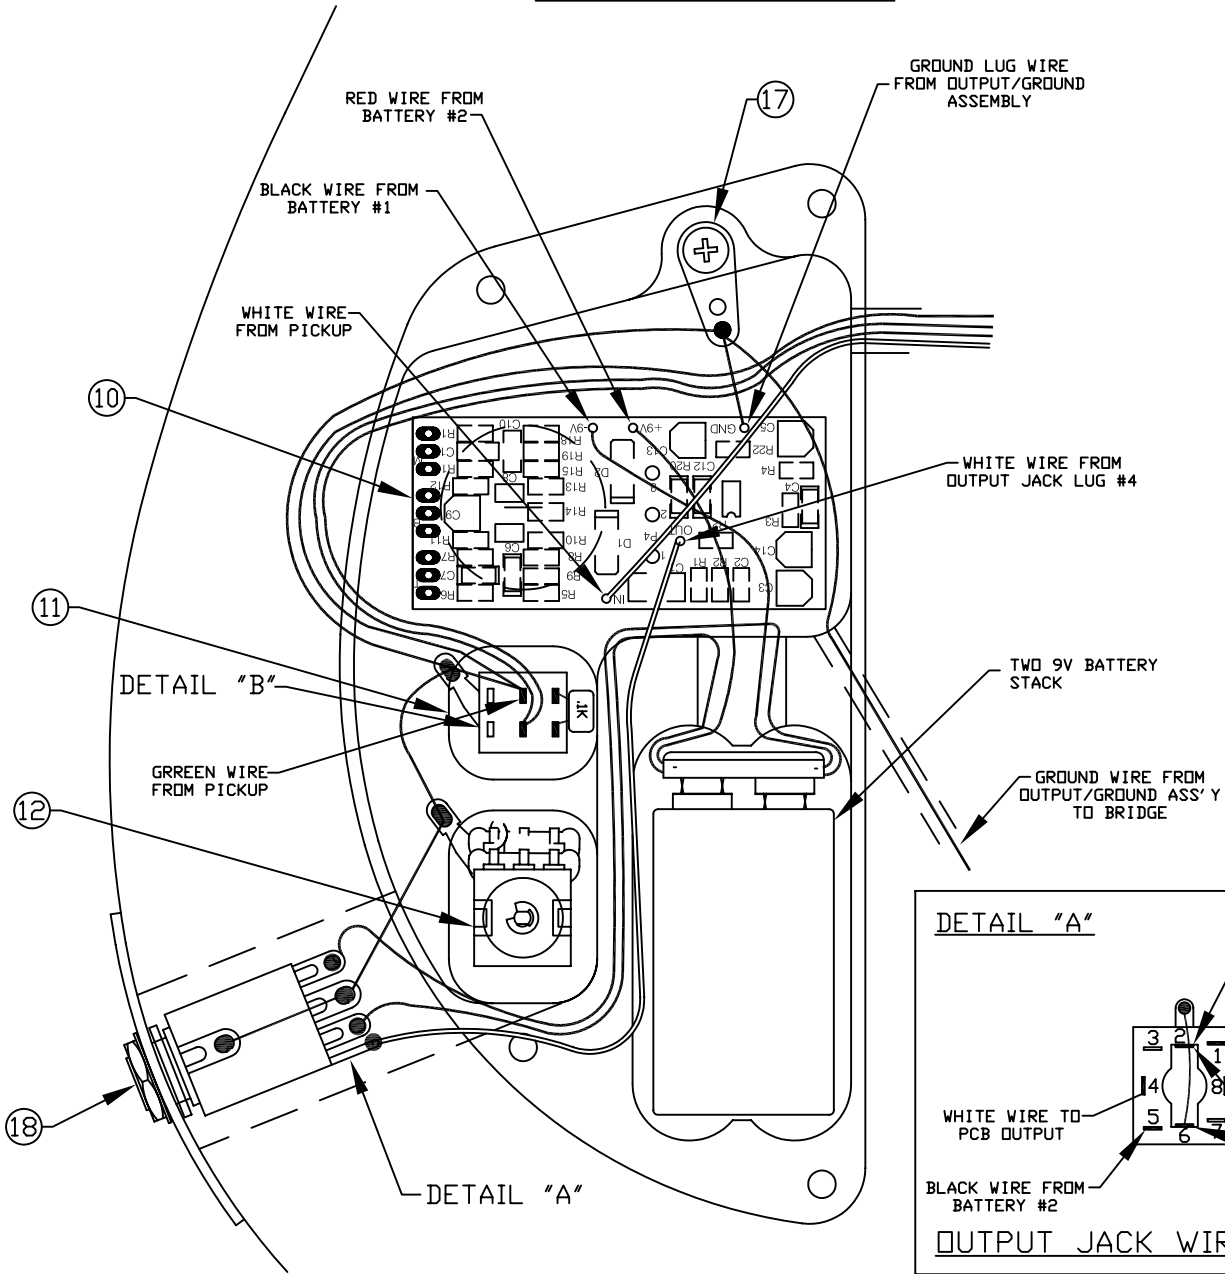

BIG BLOCK P-BASS[®], 013-8100-306

Fender[®]

CONTROL ASSEMBLY

BRIDGE ASSY DETAIL

BIG BLOCK P-BASS , 013-8100-306

REF.#	P/N	DESCRIPTION
1	0065204000	Neck, "Big Block" P-Bass Mex, RW
2	0036400000	Tuning Key (1) Set
	0051532000	Bushing Key Bass
	0011357000	Mounting Screw
3	0021427000	String Guide
	0015578000	Mounting Screw
4	0083675000	Bone Nut
5	0048693000	Truss Rod Adjusting Wrench
6	0065307506	Body, "Big Block" P- Bass
7	0033024000	Neck Mounting Plate
	0015636000	Mounting Screw
8	0012344000	Strap Button
	0015610000	Mounting Screw
	0019056000	Felt Washer, Black
9	0065309000	Pickup Assy, "Big Block" P-Bass
	0021408000	Mounting Screw
	0017333000	Weatherstrip
10	0059136000	Circuit Board
	0056161000	Control, 25KB
	0016352000	Mounting Hex Nut
	0022384000	Lock Washer
11	0059138000	Switch Mini ON/ON
	0021022000	CAP PFF RDL .1uF, 200V
	0058441000	Lock Washer
12	0058338000	Control, CN DTNT 100K
	0016352000	Mounting Hex Nut
	0050161000	Lock Washer
13	0065308000	Control Plate, "Big Block" P-Bass, Chrome
	0015578000	Mounting Screw
14	0058386000	Knob, Showmaster Chrome
	0028897001	Screw Set
15	0049458000	Knob, Knurled Upper, Chrome
	0049457000	Knob, Knurled Lower, Chrome
	0050101000	Screw Set
16	0056715002	Control Cover, Black
	0030654000	Mounting Screw
	0030688000	Insert
	0017405000	Battery 9V
	0017458000	Battery Snap Assy.
17	0012869000	Solder Lug
	0015116000	Mounting Screw
18	0056055000	Jack Output, Fishman Switch
	0022384000	Washer, Lock Intl
	0016352000	Nut, Hex
	0050100000	Jack Ferrule
	0015578000	Mounting Screw
19	0063248000	Bridge Assy.
	0015610000	Mounting Screw
	0021109000	Adjusting Wrench
	0018622000	Adjusting Wrench
20	0063245000	Bridge Plate
21	0063844000	Saddle/CHR, LH
22	0063845000	Saddle/CHR, RH
23	0063846000	Intonation Spring (5/16)
24	0063847000	Intonation Spring (1/2)
25	0063848000	Intonation Spring (5/8)
26	0063246000	Bridge Back Stop CHR
27	0021093000	Height Adjustment Screw, (8)
28	0063849000	Bridge Back Stop Mounting Screw to Bridge Plate
29	0063850000	Intonation Screw, 5/8", Blk
30	0063851000	Intonation Screw, 7/8", Blk
31	0063853000	String Guide Screw