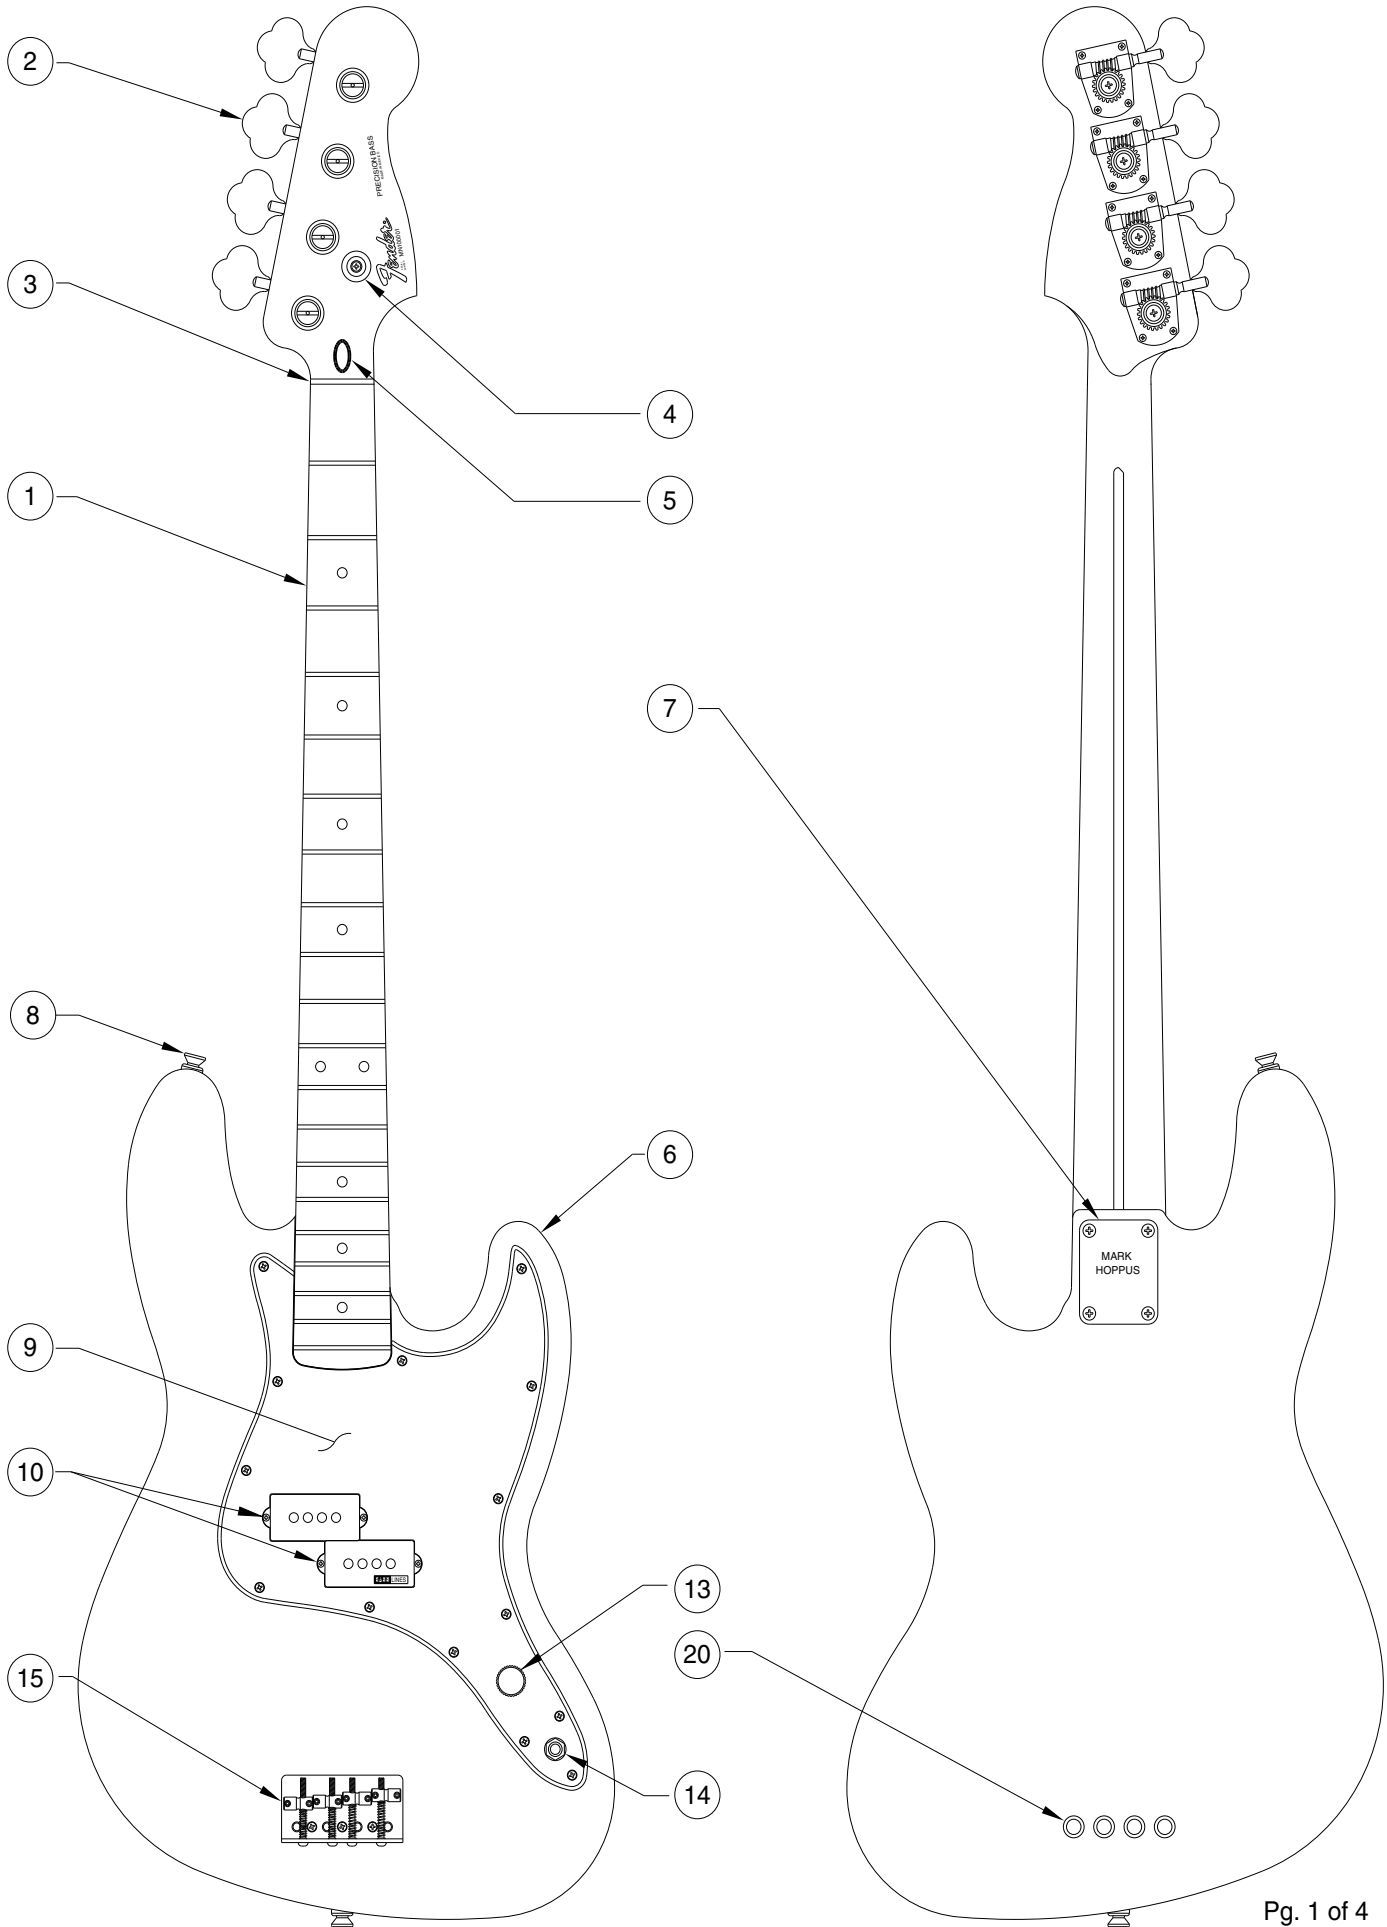

MARK HOPPUS BASS 0138300

PICKGUARD ASSEMBLY

BRIDGE ASSEMBLY

MARK HOPPUS BASS 0138300

REF.#	P/N	DESCRIPTION
1	0037441000	Neck, Precision Bass Mex, R/W
2	0036400000	Tuning Key, (1) Set
	0051532000	Bushing, Key
	0011357000	Mounting Screw
3	0083675000	Bone Nut
4	0021427000	String Retainer
	0015578000	Mounting Screw
5	0038454000	Truss Rod Adjustment Nut
	0038467000	Truss Rod Adjusting Wrench
6	0058718xxx	Body, Mark Hoppus Bass, Solid Paint
7	0058721000	Neck Mounting Plate
	0015636000	Mounting Screw
8	0012344000	Strap Button
	0015610000	Mounting Screw
	0020491000	Felt Washer, White
9	0058719000	Pickguard, Mark Hoppus Bass
	0015578000	Mounting Screw
10	0058723000	Pickup, Pickup-Set (2), Seymour Duncan
	0027035000	Mounting Screw
	0058777000	Cover, Neck Pickup
	0058776000	Cover, Bridge Pickup w/ Logo
	0018556000	Foam Block Weatherstrip
11	0019064000	Control, Volume, 250K
	0016352000	Mounting Hex Nut
	0022384000	Washer, Lock Intl
12	0012869000	Ground Lug
	0015116000	Mounting Screw
13	0013359000	Knob, Volume, Knurled, Chrome
	0028897001	Set Screw
14	0047329000	Output Jack
	0016352000	Mounting Hex Nut
	0031153000	Washer, Flat
	0016436000	Washer, Lock Intl
15	0058722000	Bridge Assembly
	0015610000	Mounting Screw
16	0048603000	Bridge Plate
17	0007706000	Bridge Section (4)
18	0015842000	Intonation Screw (4)
	0018689000	Intonation Spring (4)
19	0040800000	Height Adjustment Screw
	0051536000	Adjusting Wrench, Saddle Height
20	0048604000	Ferrule, String

Body Part Number	
0058718504	Daphane Blue
0058718556	Shell Pink
0058718557	Surf Green

CONTROL FUNCTION