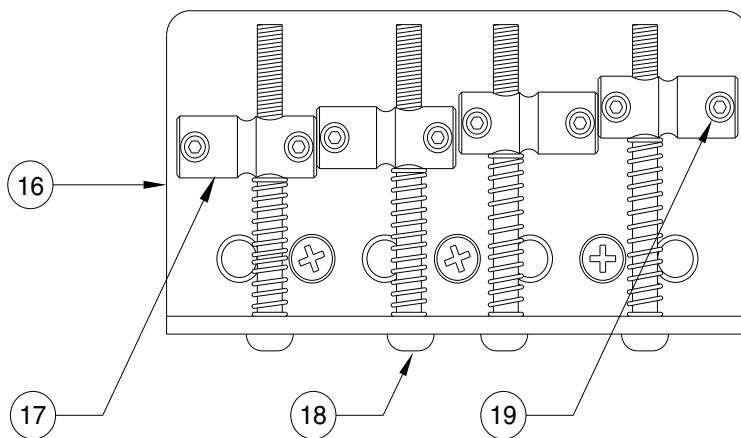

MARK HOPPUS BASS 0138300

PICKGUARD ASSEMBLY

BRIDGE ASSEMBLY

MARK HOPPUS BASS 0138300

REF.#	P/N	DESCRIPTION
1	0037441000	Neck, Precision Bass Mex, R/W
2	0036400000	Tuning Key, (1) Set
	0051532000	Bushing, Key
	0011357000	Mounting Screw
3	0083675000	Bone Nut
4	0021427000	String Retainer
	0015578000	Mounting Screw
5	0038454000	Truss Rod Adjustment Nut
	0038467000	Truss Rod Adjusting Wrench
6	0058718xxx	Body, Mark Hoppus Bass, Solid Paint
7	0058721000	Neck Mounting Plate
	0015636000	Mounting Screw
8	0012344000	Strap Button
	0015610000	Mounting Screw
	0020491000	Felt Washer, White
9	0058719000	Pickguard, Mark Hoppus Bass
	0015578000	Mounting Screw
10	0058723000	Pickup, Pickup-Set (2), Seymour Duncan
	0027035000	Mounting Screw
	0058777000	Cover, Neck Pickup
	0058776000	Cover, Bridge Pickup w/ Logo
	0018556000	Foam Block Weatherstrip
11	0019064000	Control, Volume, 250K
	0016352000	Mounting Hex Nut
	0022384000	Washer, Lock Intl
12	0012869000	Ground Lug
	0015116000	Mounting Screw
13	0013359000	Knob, Volume, Knurled, Chrome
	0028897001	Set Screw
14	0047329000	Output Jack
	0016352000	Mounting Hex Nut
	0031153000	Washer, Flat
	0016436000	Washer, Lock Intl
15	0058722000	Bridge Assembly
	0015610000	Mounting Screw
16	0048603000	Bridge Plate
17	0007706000	Bridge Section (4)
18	0015842000	Intonation Screw (4)
	0018689000	Intonation Spring (4)
19	0040800000	Height Adjustment Screw
	0051536000	Adjusting Wrench, Saddle Height
20	0048604000	Ferrule, String

Body Part Number	
0058718504	Daphane Blue
0058718556	Shell Pink
0058718557	Surf Green

CONTROL FUNCTION