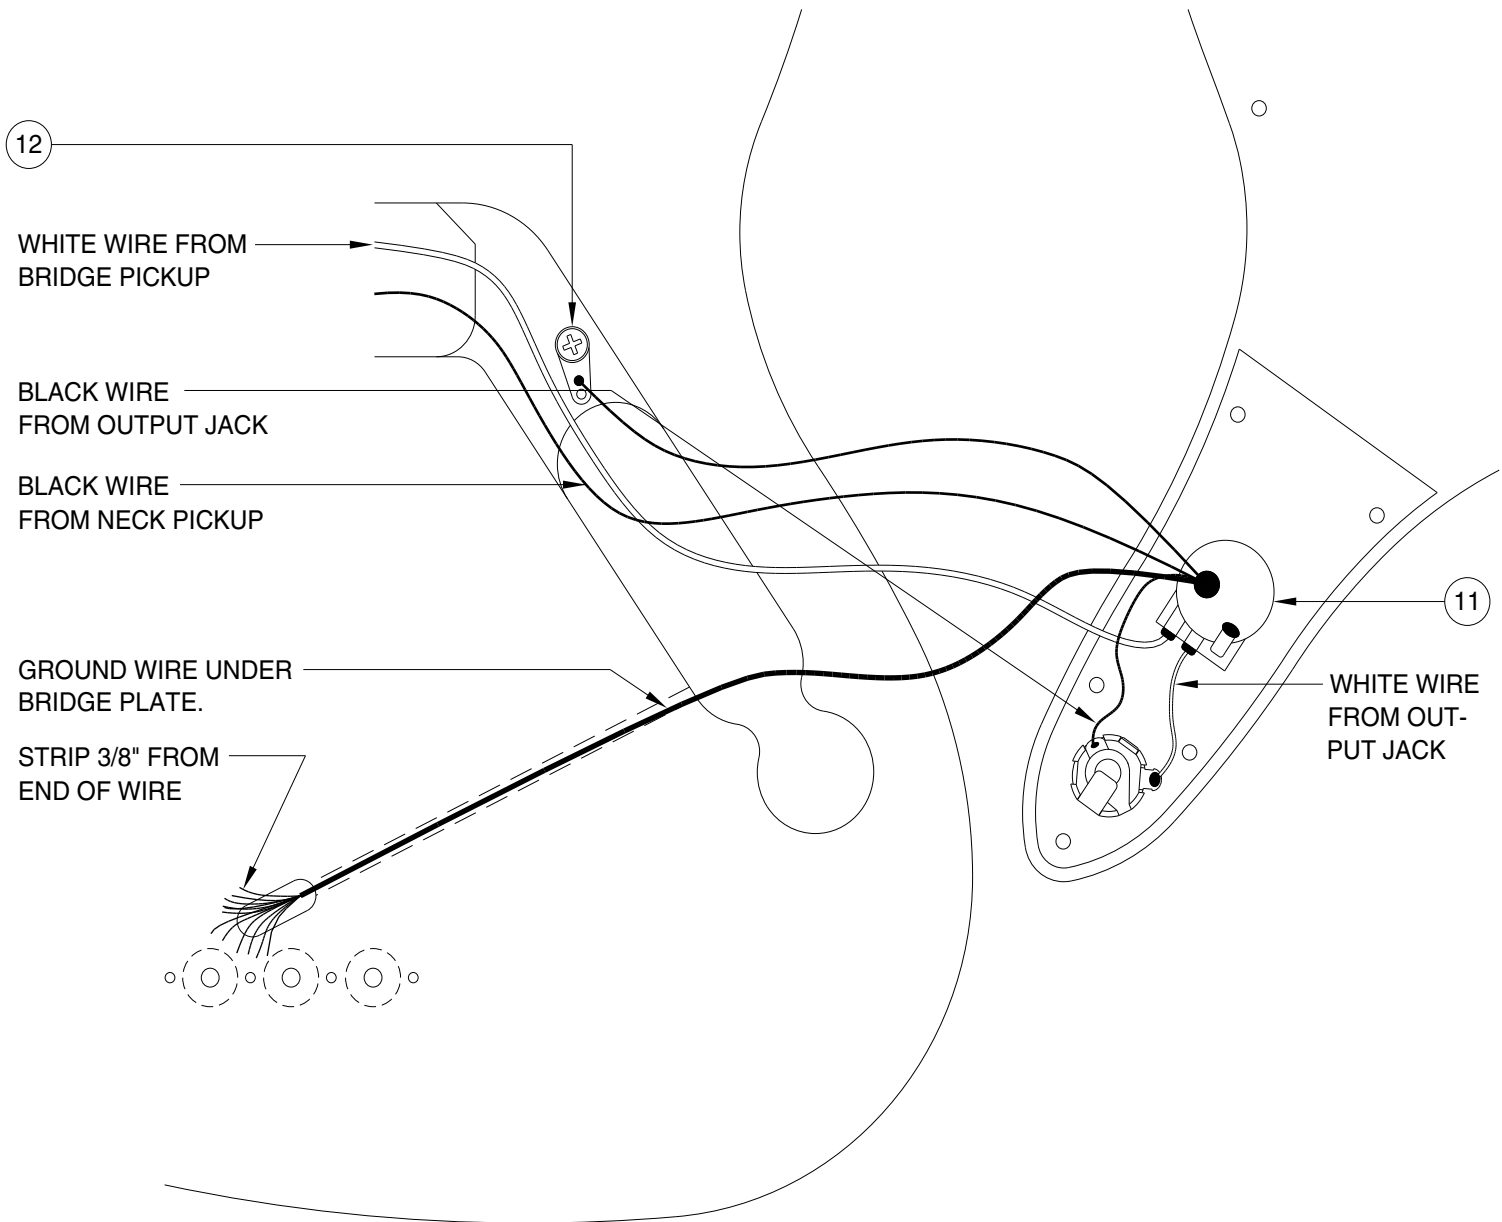

MARK HOPPUS BASS 0138300

PICKGUARD ASSEMBLY

BRIDGE ASSEMBLY

MARK HOPPUS BASS 0138300

REF.#	P/N	DESCRIPTION
1	0037441000	Neck, Precision Bass Mex, R/W
2	0036400000	Tuning Key, (1) Set
	0051532000	Bushing, Key
	0011357000	Mounting Screw
3	0083675000	Bone Nut
4	0021427000	String Retainer
	0015578000	Mounting Screw
5	0038454000	Truss Rod Adjustment Nut
	0038467000	Truss Rod Adjusting Wrench
6	0058718xxx	Body, Mark Hoppus Bass, Solid Paint
7	0058721000	Neck Mounting Plate
	0015636000	Mounting Screw
8	0012344000	Strap Button
	0015610000	Mounting Screw
	0020491000	Felt Washer, White
9	0058719000	Pickguard, Mark Hoppus Bass
	0015578000	Mounting Screw
10	0058723000	Pickup, Pickup-Set (2), Seymour Duncan
	0027035000	Mounting Screw
	0058777000	Cover, Neck Pickup
	0058776000	Cover, Bridge Pickup w/ Logo
	0018556000	Foam Block Weatherstrip
11	0019064000	Control, Volume, 250K
	0016352000	Mounting Hex Nut
	0022384000	Washer, Lock Intl
12	0012869000	Ground Lug
	0015116000	Mounting Screw
13	0013359000	Knob, Volume, Knurled, Chrome
	0028897001	Set Screw
14	0047329000	Output Jack
	0016352000	Mounting Hex Nut
	0031153000	Washer, Flat
	0016436000	Washer, Lock Intl
15	0058722000	Bridge Assembly
	0015610000	Mounting Screw
16	0048603000	Bridge Plate
17	0007706000	Bridge Section (4)
18	0015842000	Intonation Screw (4)
	0018689000	Intonation Spring (4)
19	0040800000	Height Adjustment Screw
	0051536000	Adjusting Wrench, Saddle Height
20	0048604000	Ferrule, String

Body Part Number	
0058718504	Daphane Blue
0058718556	Shell Pink
0058718557	Surf Green

CONTROL FUNCTION