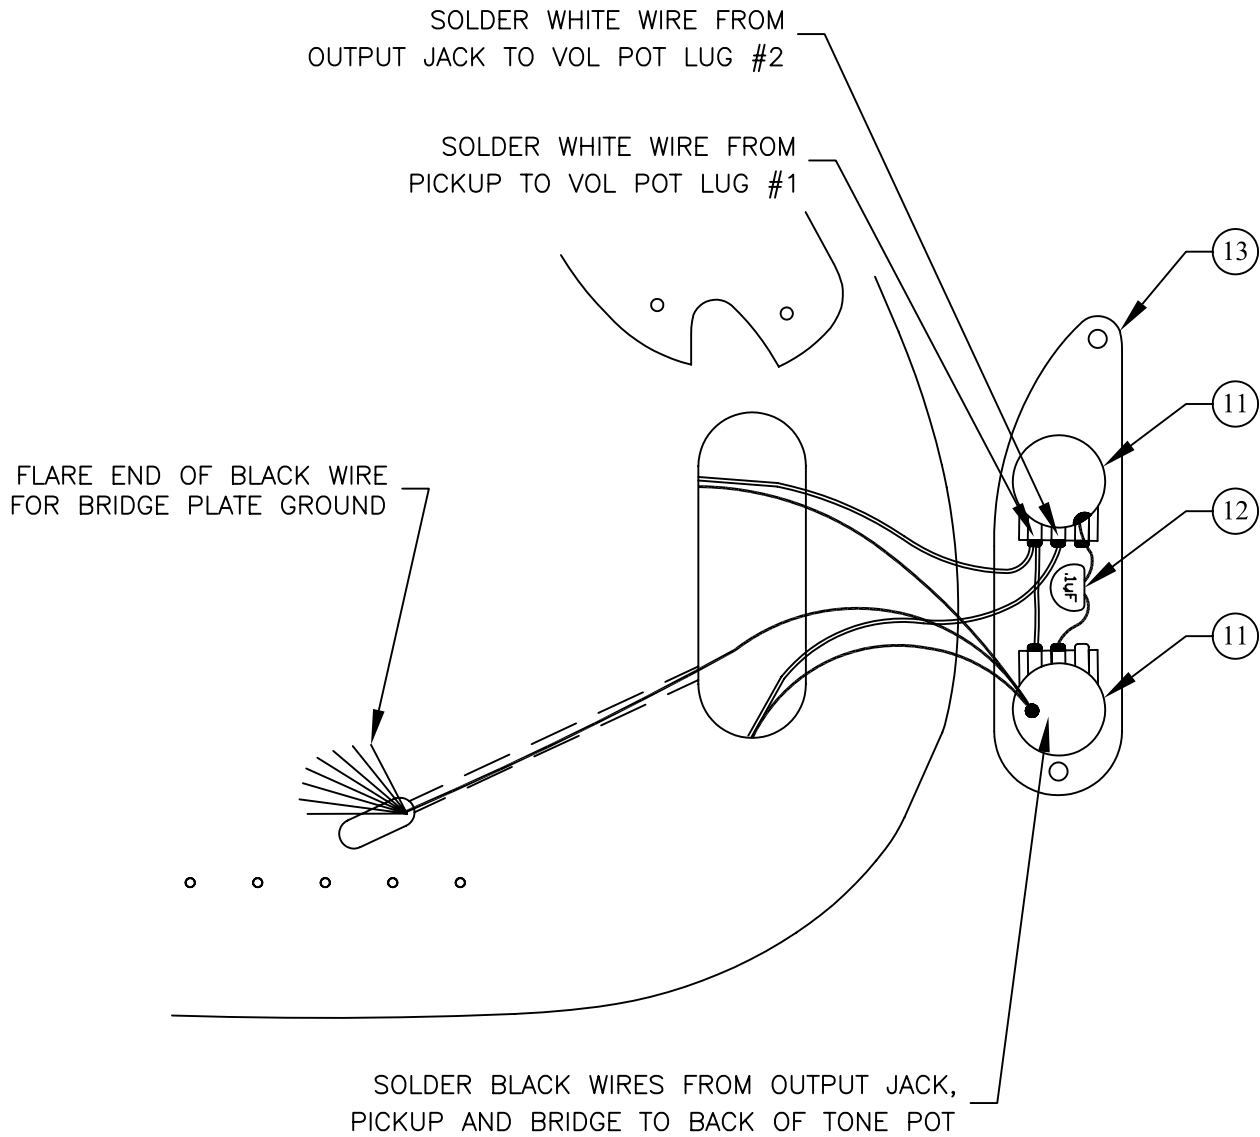

MIKE DIRNT PRECISION BASS[®], 0138400, R/W, ASH

Fender[®]

MIKE DIRNT PRECISION BASS[®], 0138400, R/W, ASH

WIRING

MIKE DIRNT PRECISION BASS[®], 0138400, R/W, ASH

REF.#	P/N	DESCRIPTION
1	0063456000	Neck, Mike Dirnt P-Bass, RW
2	0013187000	Tuning Key Assy Bass Special
	0058265000	Bushing Bass Key, Chrome
	0011357000	Mounting Screw
3	0083675000	Bone Nut
4	0013235000	String Guide
	0015578000	Mounting Screw
5	0021956000	Jack Output
	0016436000	Washer, Lock Intl
	0031153000	Washer, Flat
	0016352000	Nut, Hex
	0050100000	Jack Ferrule
	0015578000	Mounting Screw
6	See Chart	Body, Mike Dirnt P-Bass
7	0068041000	Neck Mounting Plate
	0015636000	Mounting Screw
8	0012344000	Strap Button
	0016188000	Mounting Screw
9	See Chart	Pickguard
	0015578000	Mounting Screw
10	0063460000	Pickup Assy D. Dirnt
	0021408000	Mounting Screw
	0018556000	Weatherstrip
11	0019064000	Control, 250K 10% Audio Metal
	0016352000	Mounting Hex Nut
	0016436000	Lock Washer
12	0021022000	Capacitor, PFF RDL .1μF 200V 10%
13	0033498000	Control Plate
	0015578000	Mounting Screw
14	0013359000	Knob, Volume Knurled Chrome
	0028897001	Set Screw
15	0060093000	Bridge Assy. Badass Bass II
	0016188000	Mounting Screw

COMBINATION CHART

BODY		PICKGUARD	
P/N	Color	P/N	Color
0063455503	2 Color Sunburst	0063458002	Parch
0063455506	Black	0063458002	Parch
0063455541	Vintage White	0063459002	W/B/W

SWITCH CONTROL & FUNCTIONS