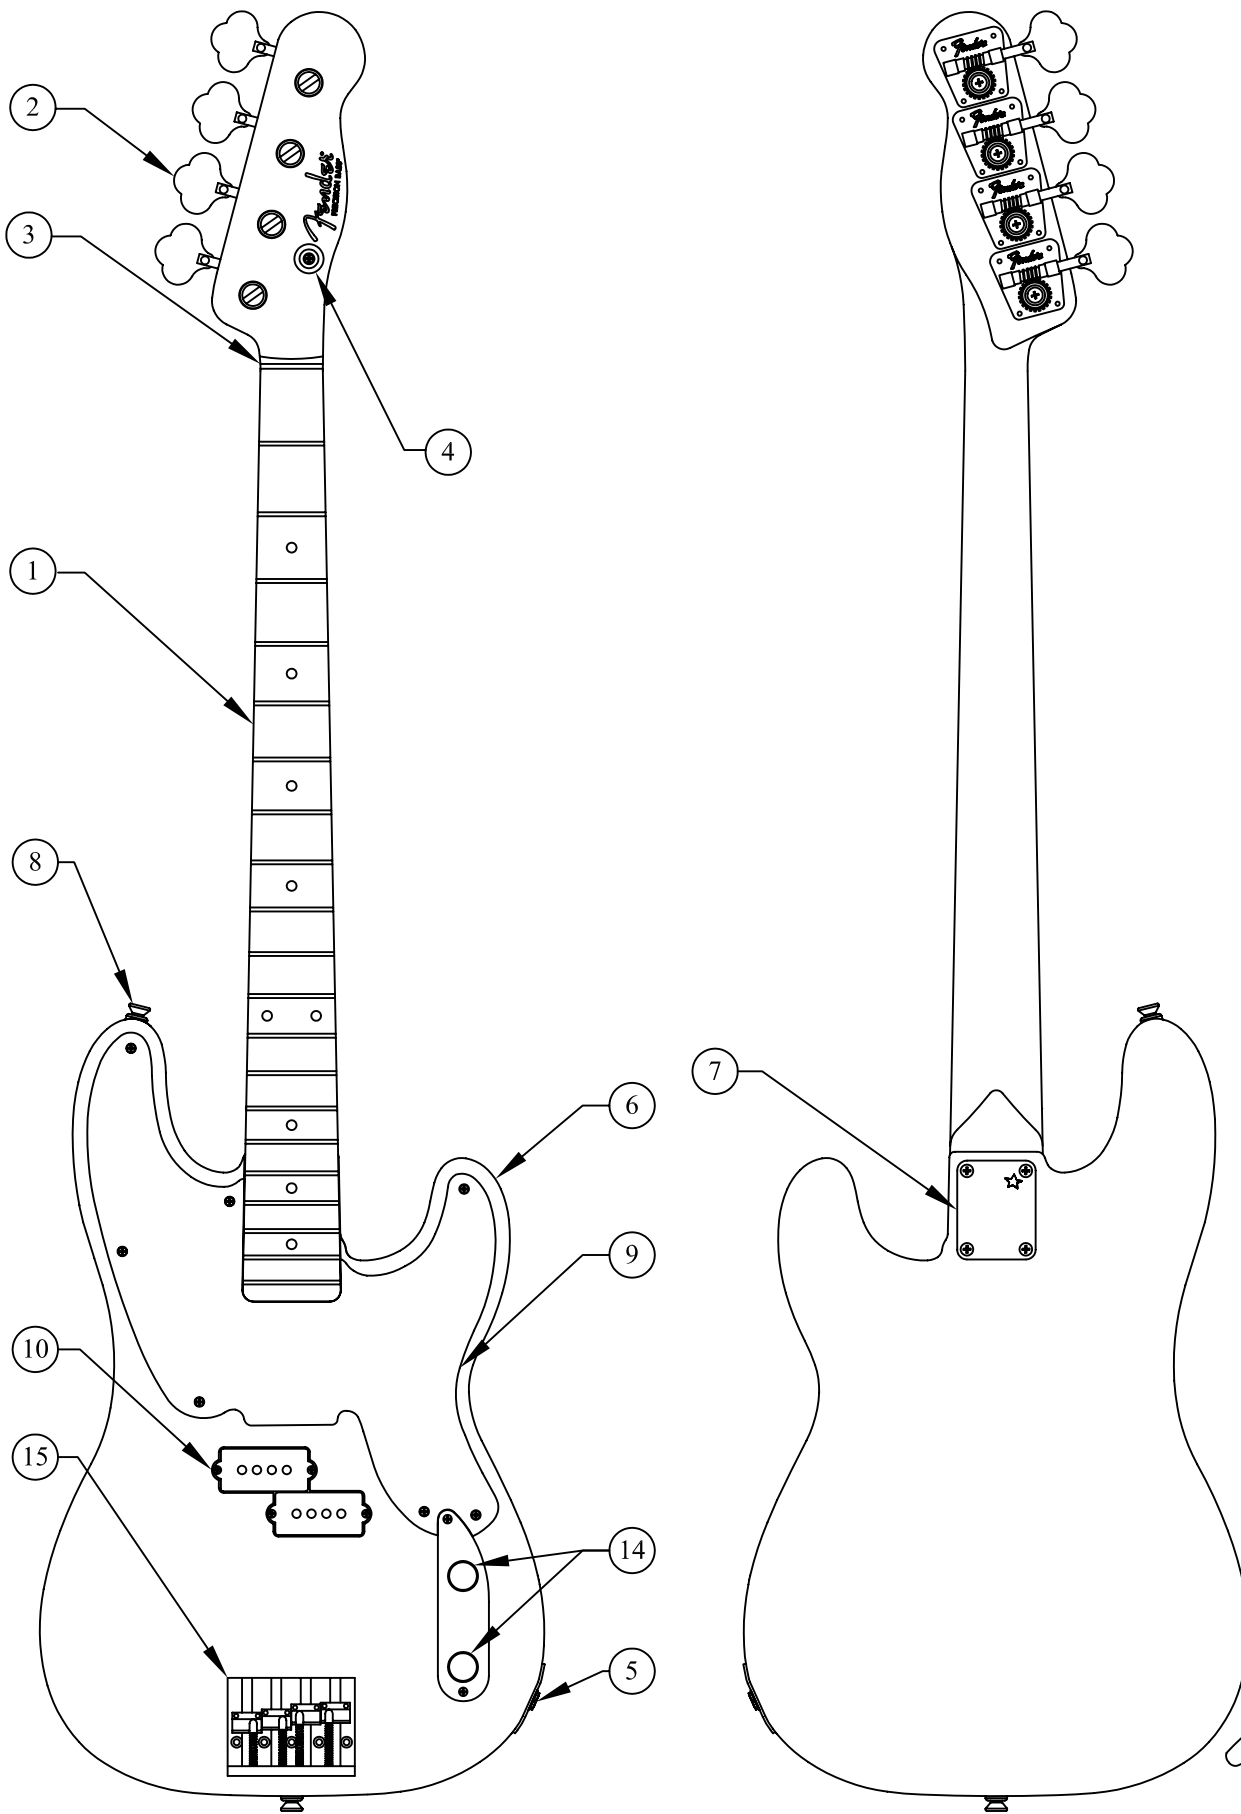

MIKE DIRNT PRECISION BASS[®], 0138400, R/W, ASH

Fender[®]

MIKE DIRNT PRECISION BASS[®], 0138400, R/W, ASH

WIRING

MIKE DIRNT PRECISION BASS[®], 0138400, R/W, ASH

REF.#	P/N	DESCRIPTION
1	0063456000	Neck, Mike Dirnt P-Bass, RW
2	0013187000	Tuning Key Assy Bass Special
	0058265000	Bushing Bass Key, Chrome
	0011357000	Mounting Screw
3	0083675000	Bone Nut
4	0013235000	String Guide
	0015578000	Mounting Screw
5	0021956000	Jack Output
	0016436000	Washer, Lock Intl
	0031153000	Washer, Flat
	0016352000	Nut, Hex
	0050100000	Jack Ferrule
	0015578000	Mounting Screw
6	See Chart	Body, Mike Dirnt P-Bass
7	0068041000	Neck Mounting Plate
	0015636000	Mounting Screw
8	0012344000	Strap Button
	0016188000	Mounting Screw
9	See Chart	Pickguard
	0015578000	Mounting Screw
10	0063460000	Pickup Assy D. Dirnt
	0021408000	Mounting Screw
	0018556000	Weatherstrip
11	0019064000	Control, 250K 10% Audio Metal
	0016352000	Mounting Hex Nut
	0016436000	Lock Washer
12	0021022000	Capacitor, PFF RDL .1μF 200V 10%
13	0033498000	Control Plate
	0015578000	Mounting Screw
14	0013359000	Knob, Volume Knurled Chrome
	0028897001	Set Screw
15	0060093000	Bridge Assy. Badass Bass II
	0016188000	Mounting Screw

COMBINATION CHART

BODY		PICKGUARD	
P/N	Color	P/N	Color
0063455503	2 Color Sunburst	0063458002	Parch
0063455506	Black	0063458002	Parch
0063455541	Vintage White	0063459002	W/B/W

SWITCH CONTROL & FUNCTIONS