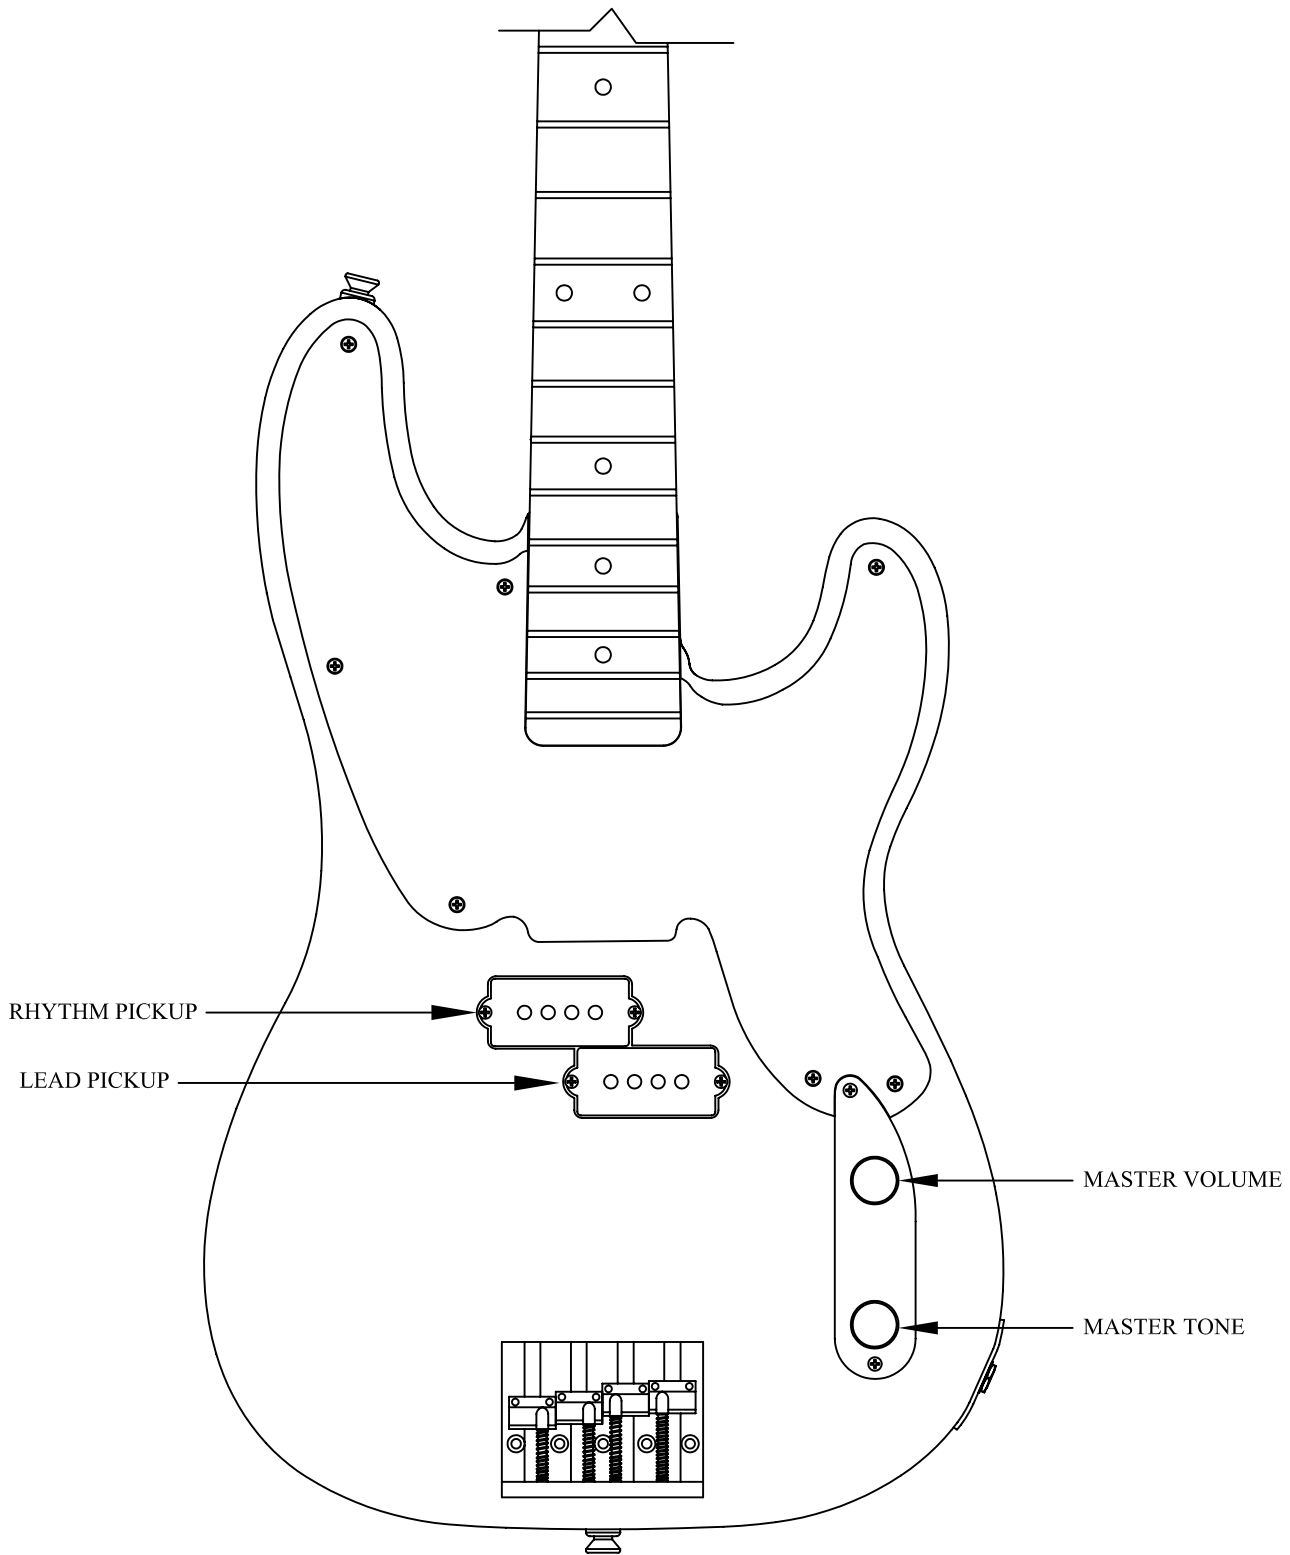

MIKE DIRNT PRECISION BASS[®], 0138400, R/W, ASH

Fender[®]

MIKE DIRNT PRECISION BASS[®], 0138400, R/W, ASH

WIRING

MIKE DIRNT PRECISION BASS[®], 0138400, R/W, ASH

REF.#	P/N	DESCRIPTION
1	0063456000	Neck, Mike Dirnt P-Bass, RW
2	0013187000	Tuning Key Assy Bass Special
	0058265000	Bushing Bass Key, Chrome
	0011357000	Mounting Screw
3	0083675000	Bone Nut
4	0013235000	String Guide
	0015578000	Mounting Screw
5	0021956000	Jack Output
	0016436000	Washer, Lock Intl
	0031153000	Washer, Flat
	0016352000	Nut, Hex
	0050100000	Jack Ferrule
	0015578000	Mounting Screw
6	See Chart	Body, Mike Dirnt P-Bass
7	0068041000	Neck Mounting Plate
	0015636000	Mounting Screw
8	0012344000	Strap Button
	0016188000	Mounting Screw
9	See Chart	Pickguard
	0015578000	Mounting Screw
10	0063460000	Pickup Assy D. Dirnt
	0021408000	Mounting Screw
	0018556000	Weatherstrip
11	0019064000	Control, 250K 10% Audio Metal
	0016352000	Mounting Hex Nut
	0016436000	Lock Washer
12	0021022000	Capacitor, PFF RDL .1μF 200V 10%
13	0033498000	Control Plate
	0015578000	Mounting Screw
14	0013359000	Knob, Volume Knurled Chrome
	0028897001	Set Screw
15	0060093000	Bridge Assy. Badass Bass II
	0016188000	Mounting Screw

COMBINATION CHART

BODY		PICKGUARD	
P/N	Color	P/N	Color
0063455503	2 Color Sunburst	0063458002	Parch
0063455506	Black	0063458002	Parch
0063455541	Vintage White	0063459002	W/B/W

SWITCH CONTROL & FUNCTIONS