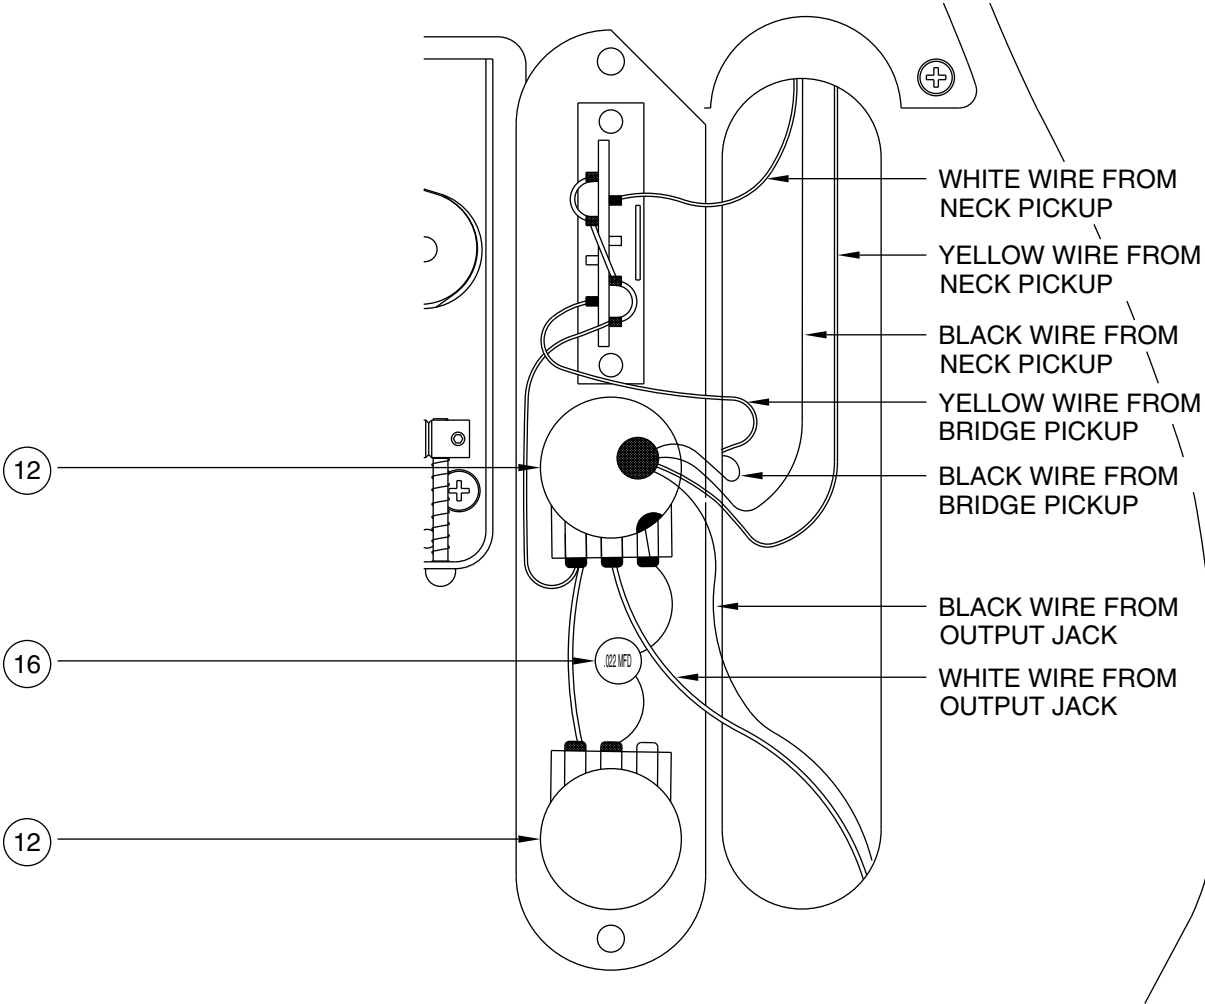

JAMES BURTON STANDARD TELECASTER 0138602

CONTROL ASSEMBLY