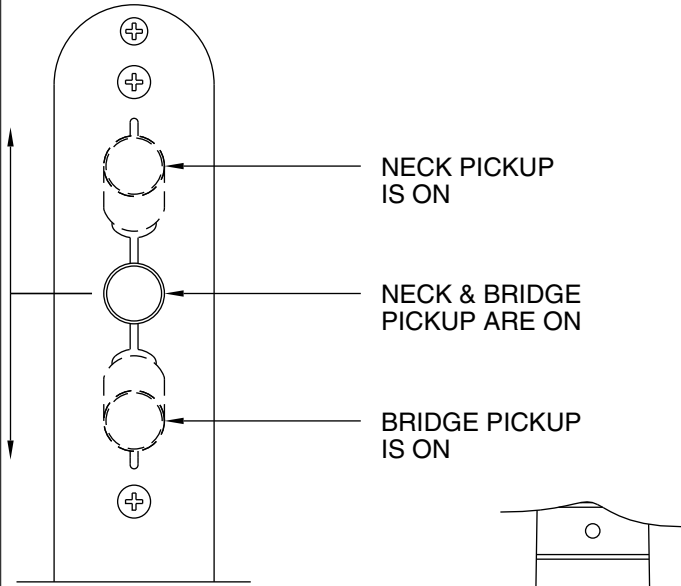

Body Part Number	
0047317509	Candy Apple Red

JAMES BURTON STANDARD TELECASTER 0138602

SWITCH & CONTROL FUNCTION

DETAIL
3 WAY SWITCH

3 WAY SWITCH POSITION			
			← 3 WAY SWITCH POSITION
			← NECK PICKUP
			← BRIDGE PICKUP
	PICKUP IS ON		
			PICKUP IS OFF