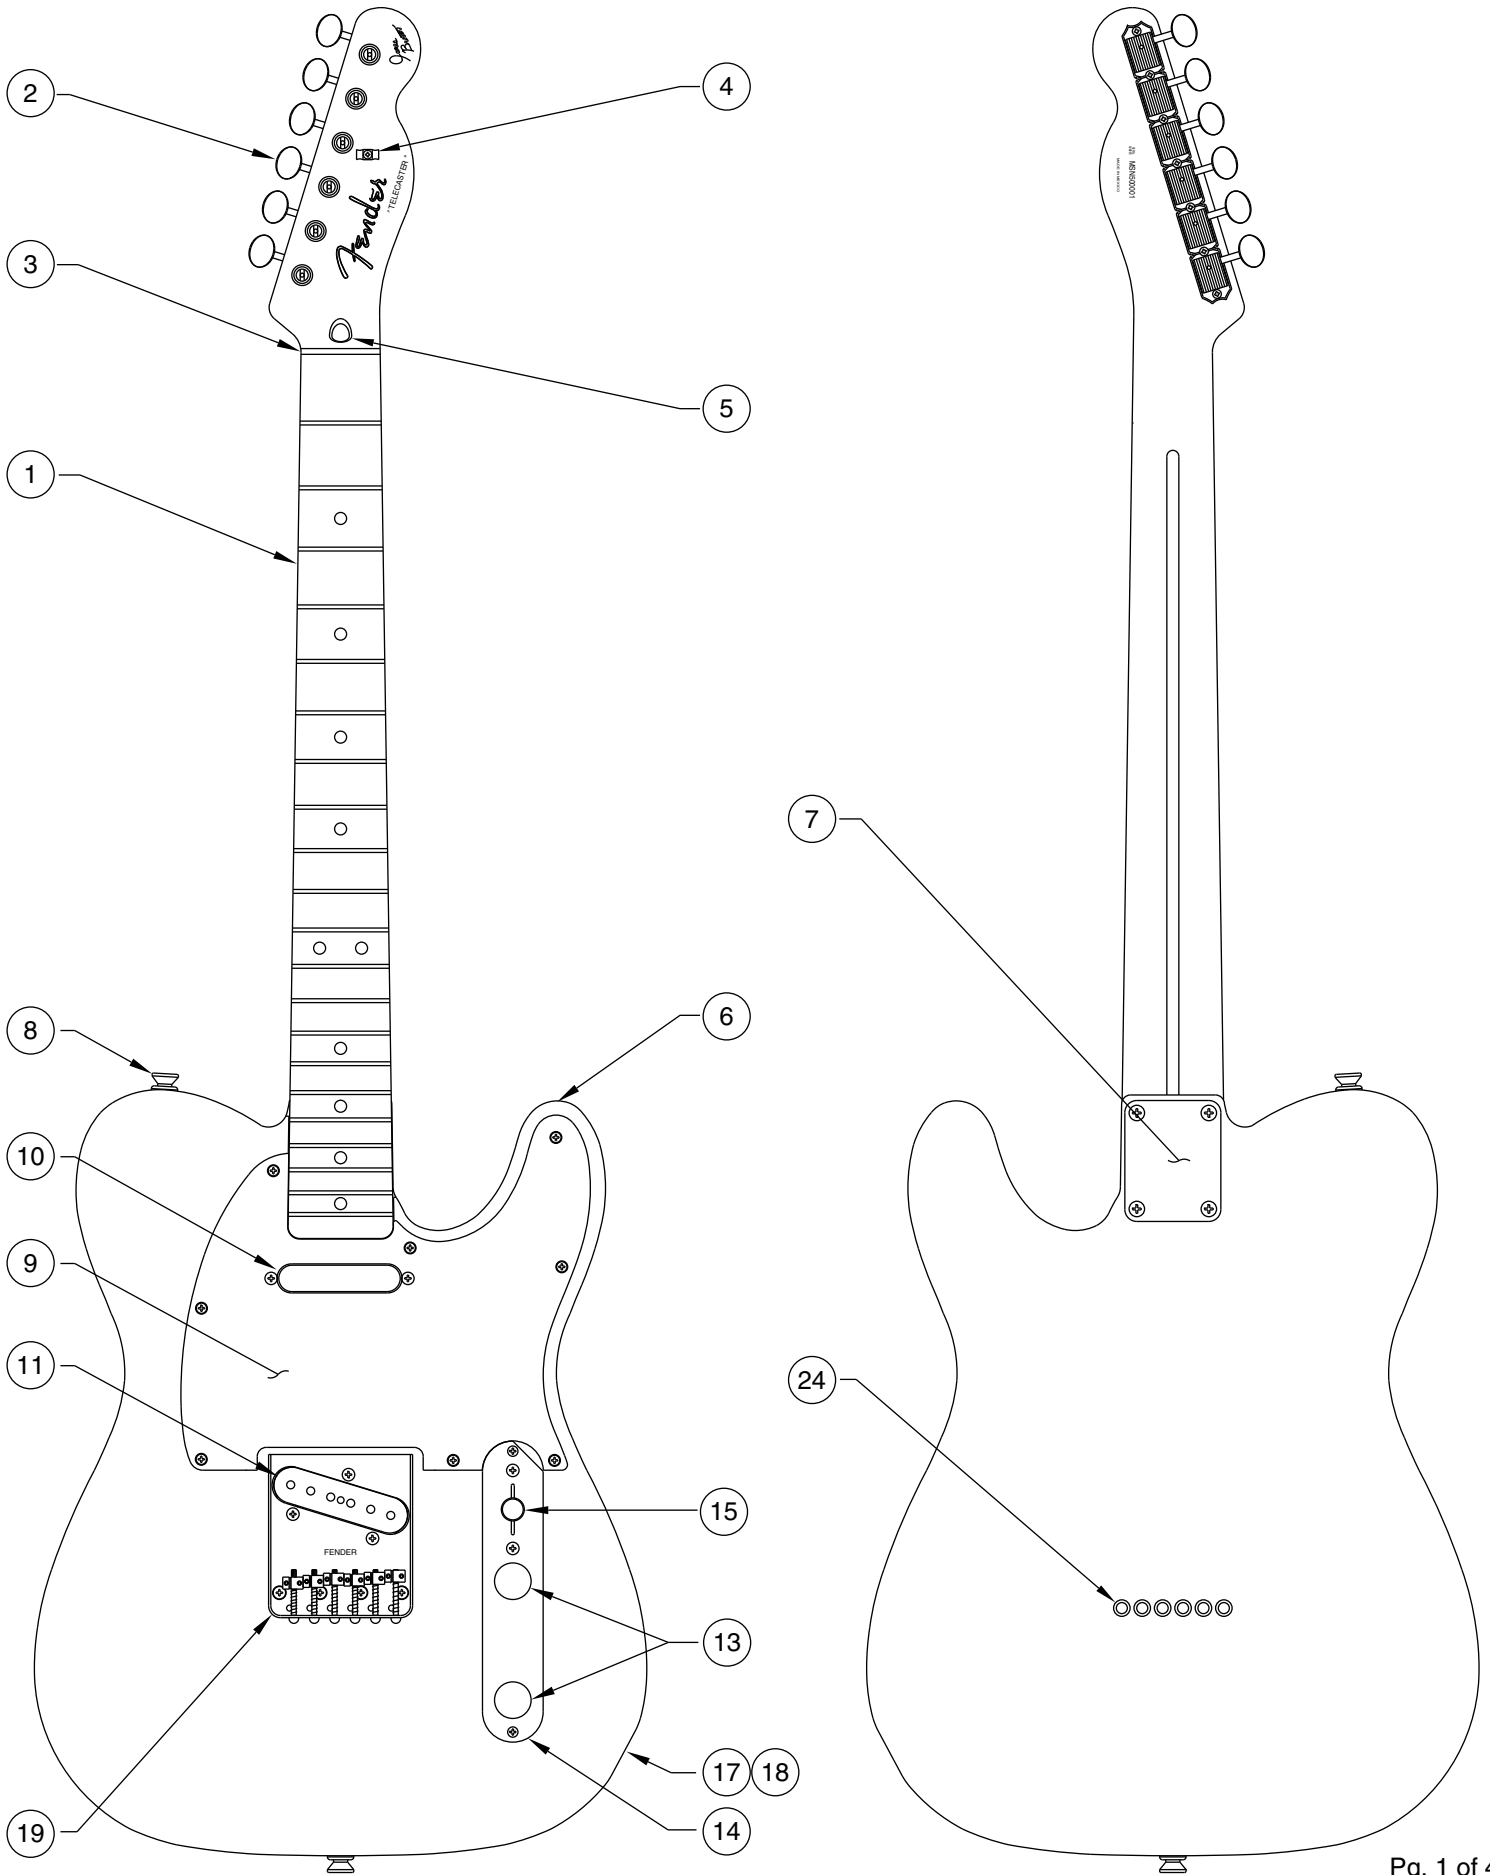

JAMES BURTON STANDARD TELECASTER 0138602