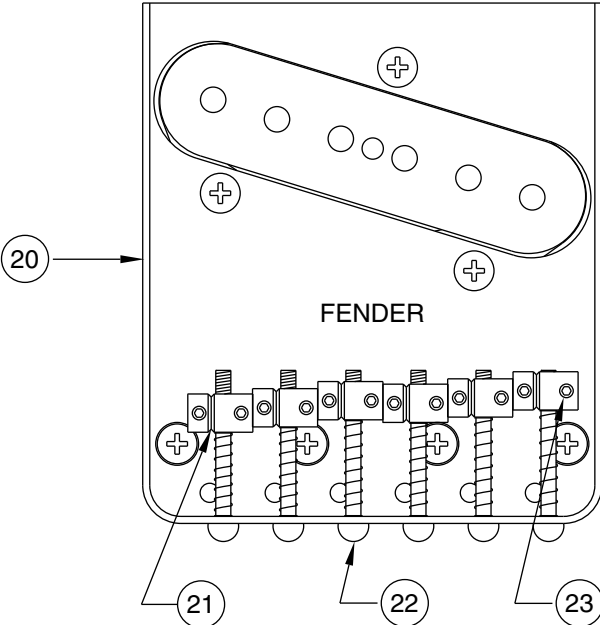

BRIDGE ASSEMBLY