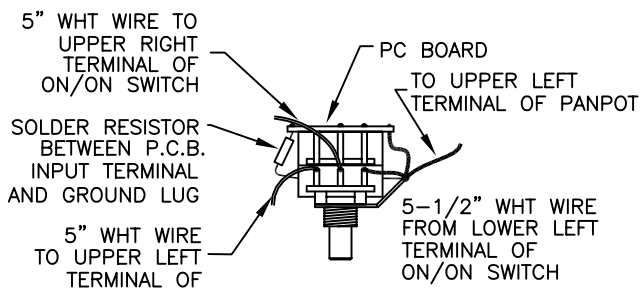

DETAIL A

DETAIL B

SOLDER WHITE WIRE FROM NECK PICKUP AND YELLOW WIRE FROM PAN POT TOGETHER. USE SHRINK TUBE TO AVOID SHORT CONTACT

SOLDER WHITE WIRE FROM BRIDGE PICKUP AND WHITE WIRE FROM PAN POT TOGETHER. USE SHRINK TUBE TO AVOID SHORT CONTACT

SOLDER RED WIRE FROM P.C. BOARD AND RED WIRE FROM BATTERY SNAP TOGETHER. USE SHRINK TUBE TO AVOID SHORT CONTACT

DETAIL C

DETAIL D

BRIDGE ASSEMBLY

## BODY & PICKGUARD CHART

BODY		PICKGUARD	
P/N	COLOR	P/N	COLOR
0065312500	3-Color Sunburst	0065318002	Brown Shell
0065313506	Black	0065314002	B/W/B

SWITCH & CONTROL FUNCTION