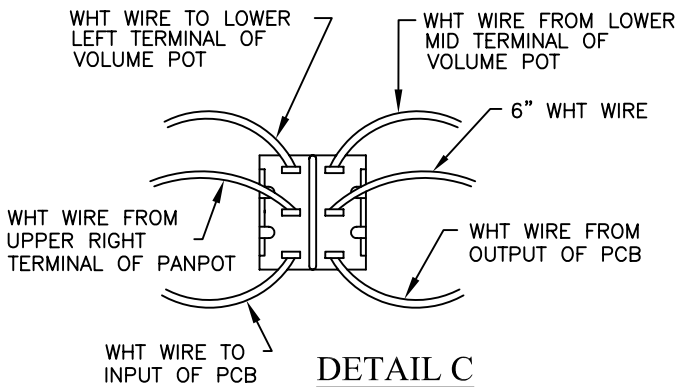

DETAIL A

DETAIL B

SOLDER WHITE WIRE FROM NECK PICKUP AND YELLOW WIRE FROM PAN POT TOGETHER. USE SHRINK TUBE TO AVOID SHORT CONTACT

SOLDER WHITE WIRE FROM BRIDGE PICKUP AND WHITE WIRE FROM PAN POT TOGETHER. USE SHRINK TUBE TO AVOID SHORT CONTACT

SOLDER RED WIRE FROM P.C. BOARD AND RED WIRE FROM BATTERY SNAP TOGETHER. USE SHRINK TUBE TO AVOID SHORT CONTACT

DETAIL C

DETAIL D

BRIDGE ASSEMBLY

## BODY & PICKGUARD CHART

BODY		PICKGUARD	
P/N	COLOR	P/N	COLOR
0065312500	3-Color Sunburst	0065318002	Brown Shell
0065313506	Black	0065314002	B/W/B

SWITCH & CONTROL FUNCTION