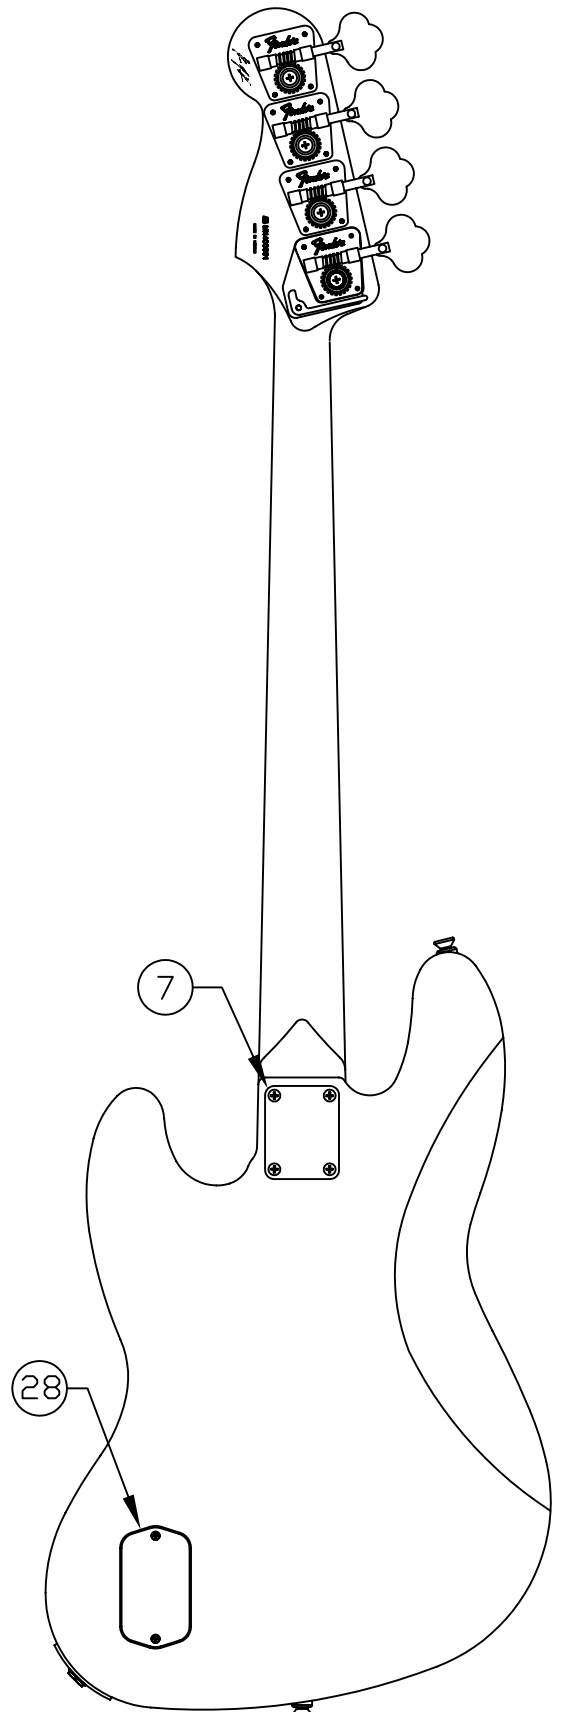

REGGIE HAMILTON STD. JAZZ BASS<sup>®</sup>, 013-8700

*Fender*<sup>®</sup>

WIRING DIAGRAM

GROUND LUG FROM CONTROL ASSY HERE

SOLDER BLACK WIRES FROM NECK AND BRIDGE PICKUPS AND BLACK GROUND WIRE FROM BRIDGE ASSEMBLY TO THIS GROUND LUG

DETAIL A

DETAIL B

SOLDER WHITE WIRE FROM NECK PICKUP AND YELLOW WIRE FROM PAN POT TOGETHER. USE SHRINK TUBE TO AVOID SHORT CONTACT

SOLDER WHITE WIRE FROM BRIDGE PICKUP AND WHITE WIRE FROM PAN POT TOGETHER. USE SHRINK TUBE TO AVOID SHORT CONTACT

SOLDER RED WIRE FROM P.C. BOARD AND RED WIRE FROM BATTERY SNAP TOGETHER. USE SHRINK TUBE TO AVOID SHORT CONTACT

DETAIL C

DETAIL D

BRIDGE ASSEMBLY

## BODY & PICKGUARD CHART

BODY		PICKGUARD	
P/N	COLOR	P/N	COLOR
0065312500	3-Color Sunburst	0065318002	Brown Shell
0065313506	Black	0065314002	B/W/B

SWITCH & CONTROL FUNCTION