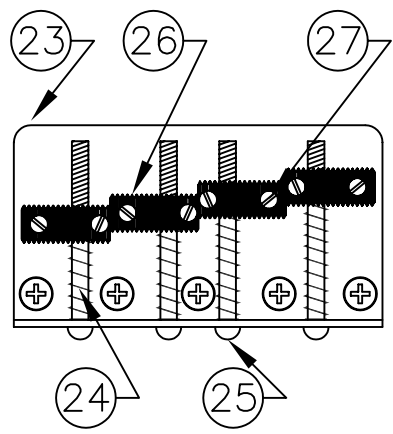

BRIDGE ASSEMBLY