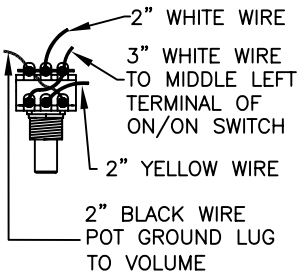

DETAIL A

DETAIL B

SOLDER WHITE WIRE FROM NECK PICKUP AND YELLOW WIRE FROM PAN POT TOGETHER. USE SHRINK TUBE TO AVOID SHORT CONTACT

SOLDER WHITE WIRE FROM BRIDGE PICKUP AND WHITE WIRE FROM PAN POT TOGETHER. USE SHRINK TUBE TO AVOID SHORT CONTACT

SOLDER RED WIRE FROM P.C. BOARD AND RED WIRE FROM BATTERY SNAP TOGETHER. USE SHRINK TUBE TO AVOID SHORT CONTACT

DETAIL C

DETAIL D

BRIDGE ASSEMBLY

## BODY & PICKGUARD CHART

BODY		PICKGUARD	
P/N	COLOR	P/N	COLOR
0065312500	3-Color Sunburst	0065318002	Brown Shell
0065313506	Black	0065314002	B/W/B

SWITCH & CONTROL FUNCTION