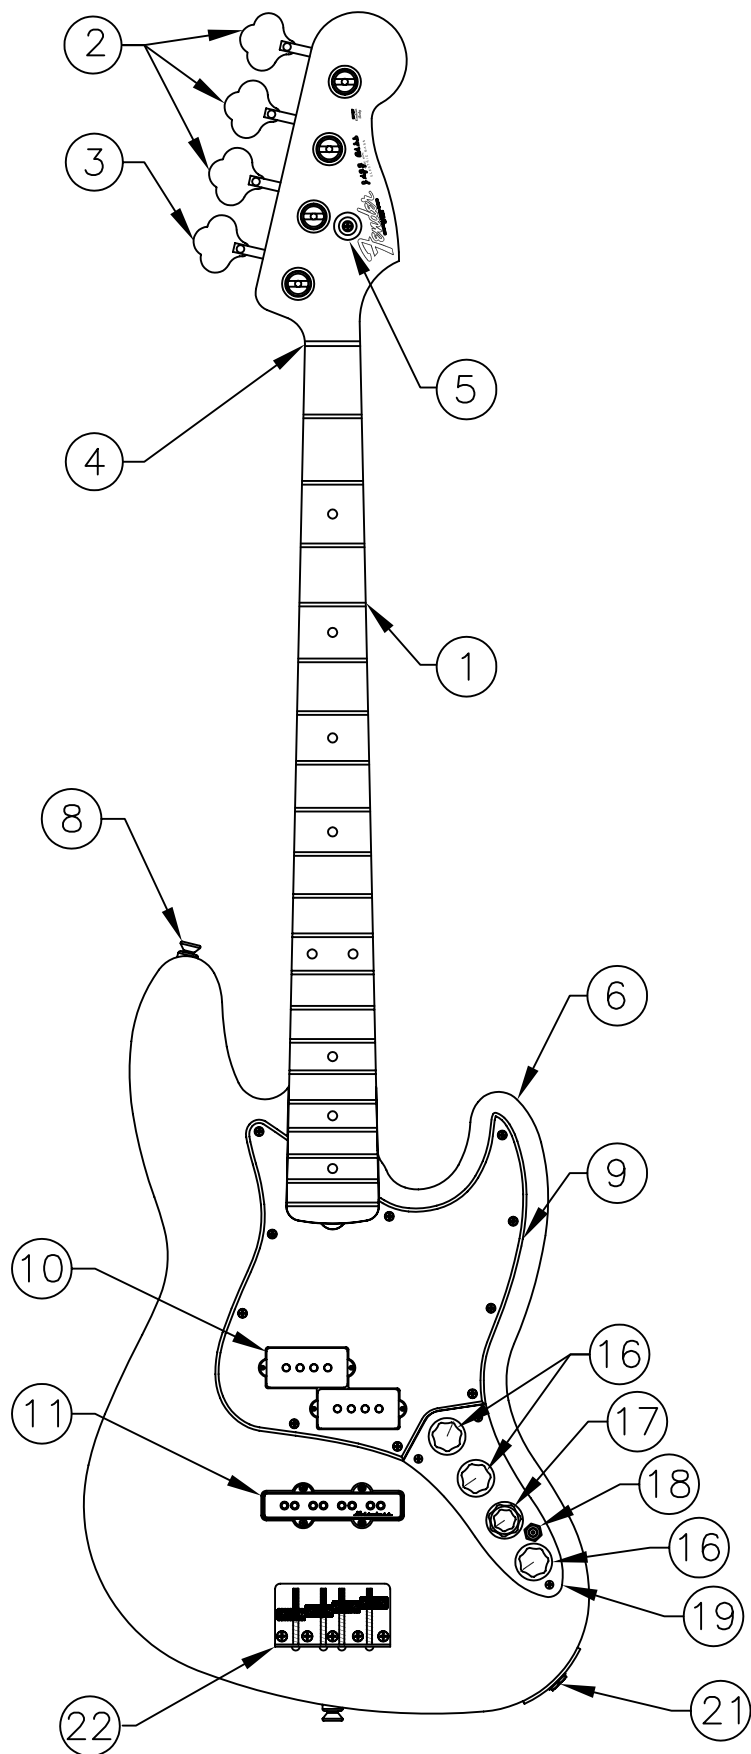

REGGIE HAMILTON STD. JAZZ BASS<sup>®</sup>, 013-8700

*Fender*<sup>®</sup>

WIRING DIAGRAM

GROUND LUG FROM CONTROL ASSY HERE

SOLDER BLACK WIRES FROM NECK AND BRIDGE PICKUPS AND BLACK GROUND WIRE FROM BRIDGE ASSEMBLY TO THIS GROUND LUG

DETAIL A

DETAIL B

SOLDER WHITE WIRE FROM NECK PICKUP AND YELLOW WIRE FROM PAN POT TOGETHER. USE SHRINK TUBE TO AVOID SHORT CONTACT

SOLDER WHITE WIRE FROM BRIDGE PICKUP AND WHITE WIRE FROM PAN POT TOGETHER. USE SHRINK TUBE TO AVOID SHORT CONTACT

SOLDER RED WIRE FROM P.C. BOARD AND RED WIRE FROM BATTERY SNAP TOGETHER. USE SHRINK TUBE TO AVOID SHORT CONTACT

DETAIL C

DETAIL D

BRIDGE ASSEMBLY

## BODY & PICKGUARD CHART

BODY		PICKGUARD	
P/N	COLOR	P/N	COLOR
0065312500	3-Color Sunburst	0065318002	Brown Shell
0065313506	Black	0065314002	B/W/B

SWITCH & CONTROL FUNCTION