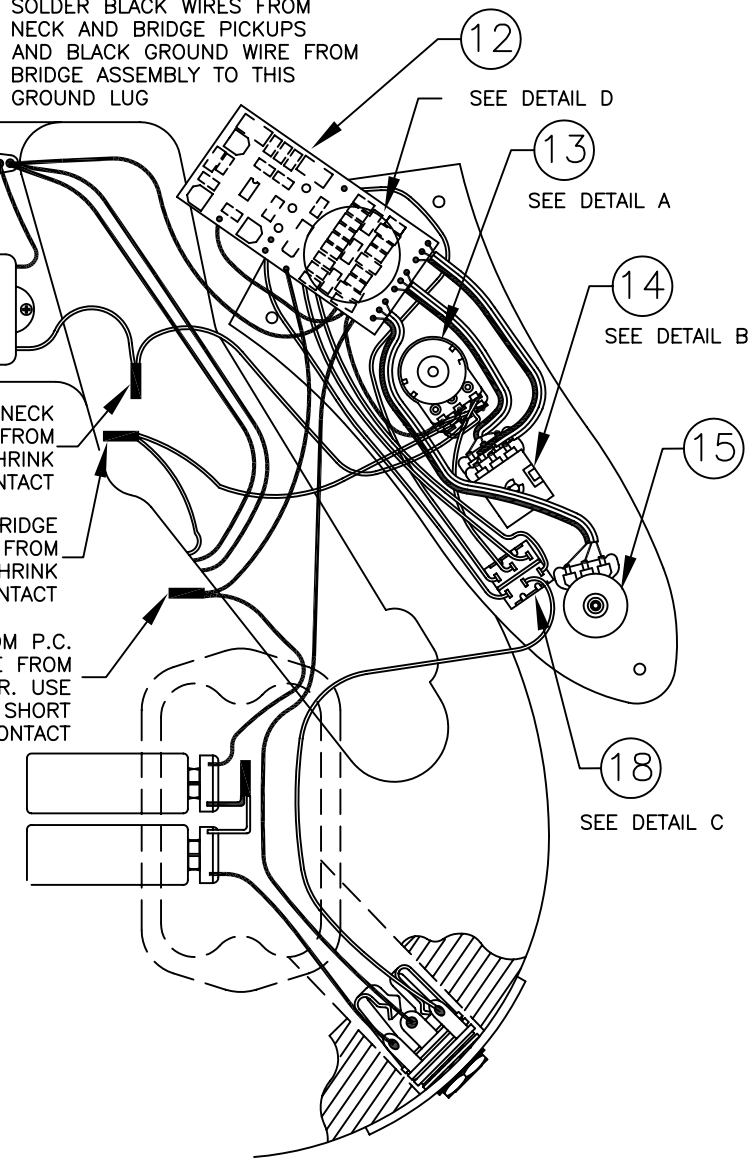

DETAIL A

DETAIL B

SOLDER WHITE WIRE FROM NECK PICKUP AND YELLOW WIRE FROM PAN POT TOGETHER. USE SHRINK TUBE TO AVOID SHORT CONTACT

SOLDER WHITE WIRE FROM BRIDGE PICKUP AND WHITE WIRE FROM PAN POT TOGETHER. USE SHRINK TUBE TO AVOID SHORT CONTACT

SOLDER RED WIRE FROM P.C. BOARD AND RED WIRE FROM BATTERY SNAP TOGETHER. USE SHRINK TUBE TO AVOID SHORT CONTACT

DETAIL C

DETAIL D

BRIDGE ASSEMBLY

## BODY & PICKGUARD CHART

BODY		PICKGUARD	
P/N	COLOR	P/N	COLOR
0065312500	3-Color Sunburst	0065318002	Brown Shell
0065313506	Black	0065314002	B/W/B

SWITCH & CONTROL FUNCTION