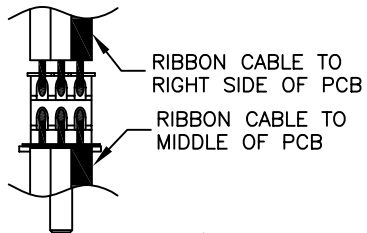

REGGIE HAMILTON STD. JAZZ BASS<sup>®</sup>, 013-8700

*Fender*<sup>®</sup>

WIRING DIAGRAM

GROUND LUG FROM CONTROL ASSY HERE

SOLDER BLACK WIRES FROM NECK AND BRIDGE PICKUPS AND BLACK GROUND WIRE FROM BRIDGE ASSEMBLY TO THIS GROUND LUG

DETAIL A

DETAIL B

SOLDER WHITE WIRE FROM NECK PICKUP AND YELLOW WIRE FROM PAN POT TOGETHER. USE SHRINK TUBE TO AVOID SHORT CONTACT

SOLDER WHITE WIRE FROM BRIDGE PICKUP AND WHITE WIRE FROM PAN POT TOGETHER. USE SHRINK TUBE TO AVOID SHORT CONTACT

SOLDER RED WIRE FROM P.C. BOARD AND RED WIRE FROM BATTERY SNAP TOGETHER. USE SHRINK TUBE TO AVOID SHORT CONTACT

DETAIL C

DETAIL D

BRIDGE ASSEMBLY

## BODY & PICKGUARD CHART

BODY		PICKGUARD	
P/N	COLOR	P/N	COLOR
0065312500	3-Color Sunburst	0065318002	Brown Shell
0065313506	Black	0065314002	B/W/B

SWITCH & CONTROL FUNCTION