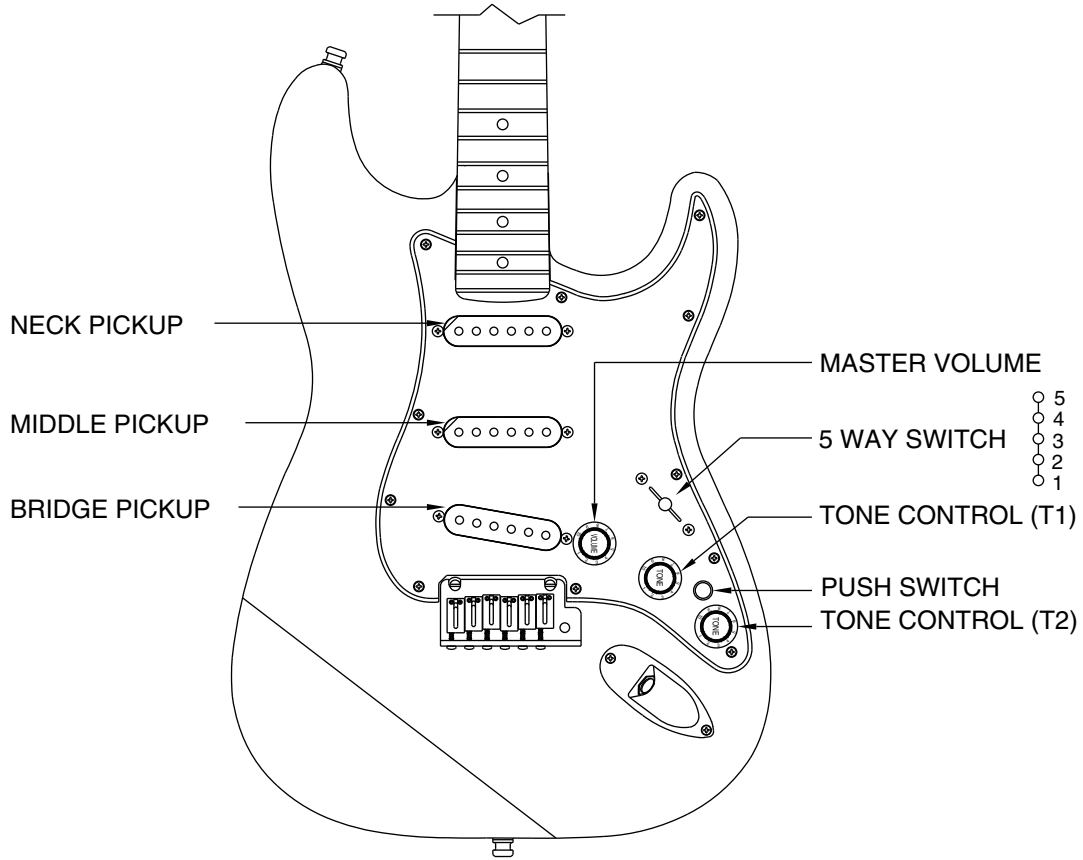

Body Part Number	
0053169532	Brown Sunburst
0053169506	Black
0053169538	Crimson Transparent
0053169567	Honey Blonde

SUPER STRAT 0139400/9402

SWITCH & FUNCTION CONTROL

	PICKUP IS ON
	PICKUP IS OFF

5 WAY SWITCH POSITION