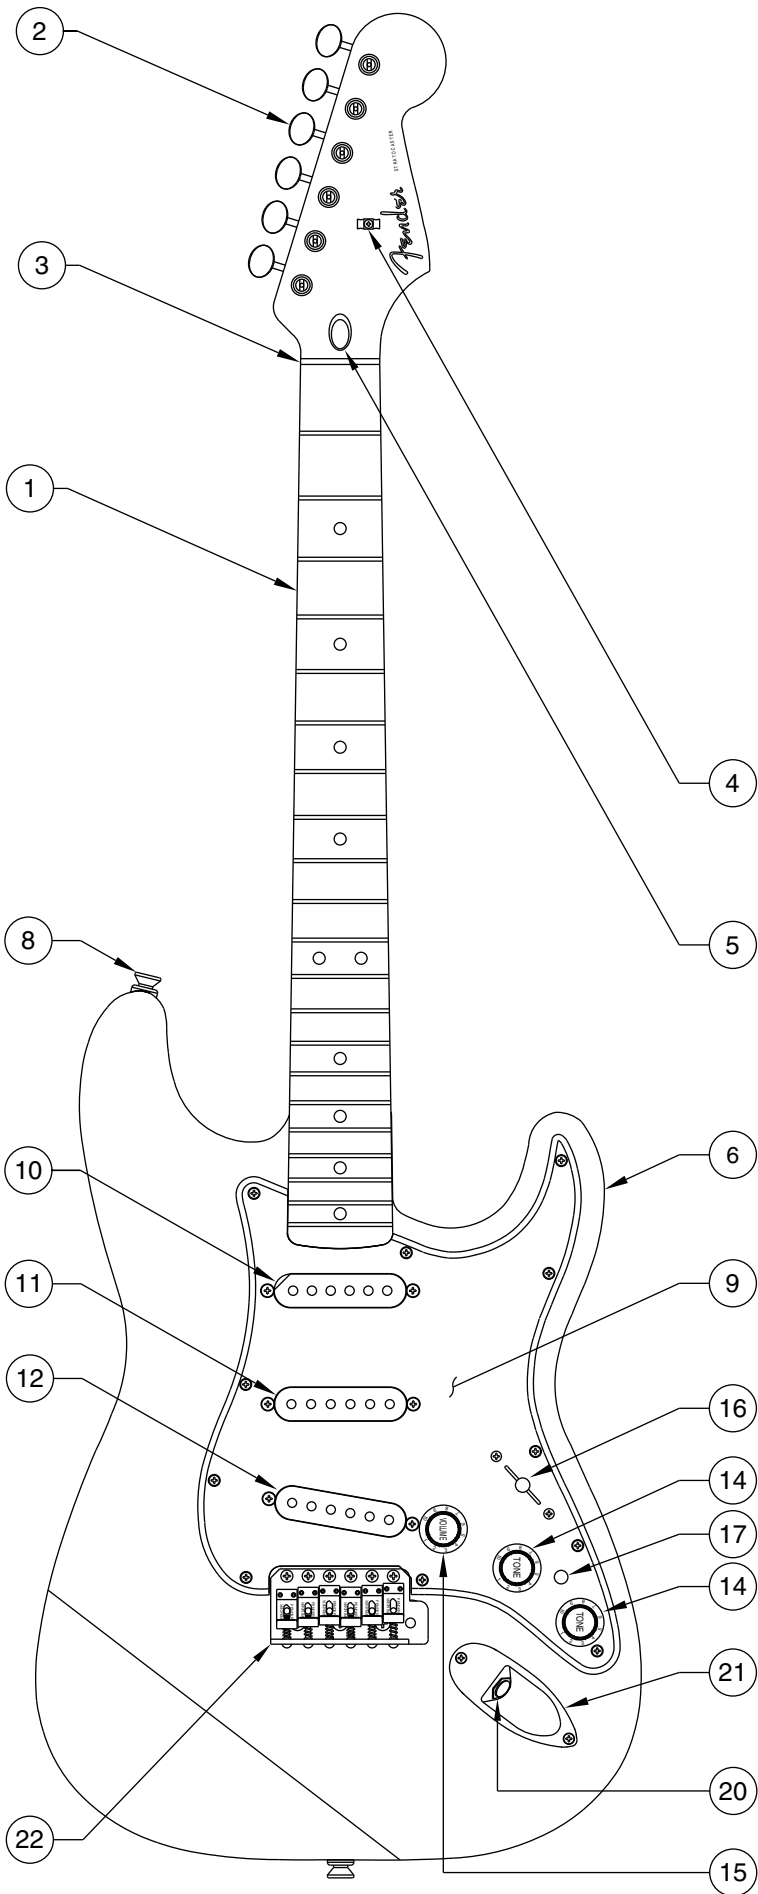

SUPER STRAT 0139400/9402