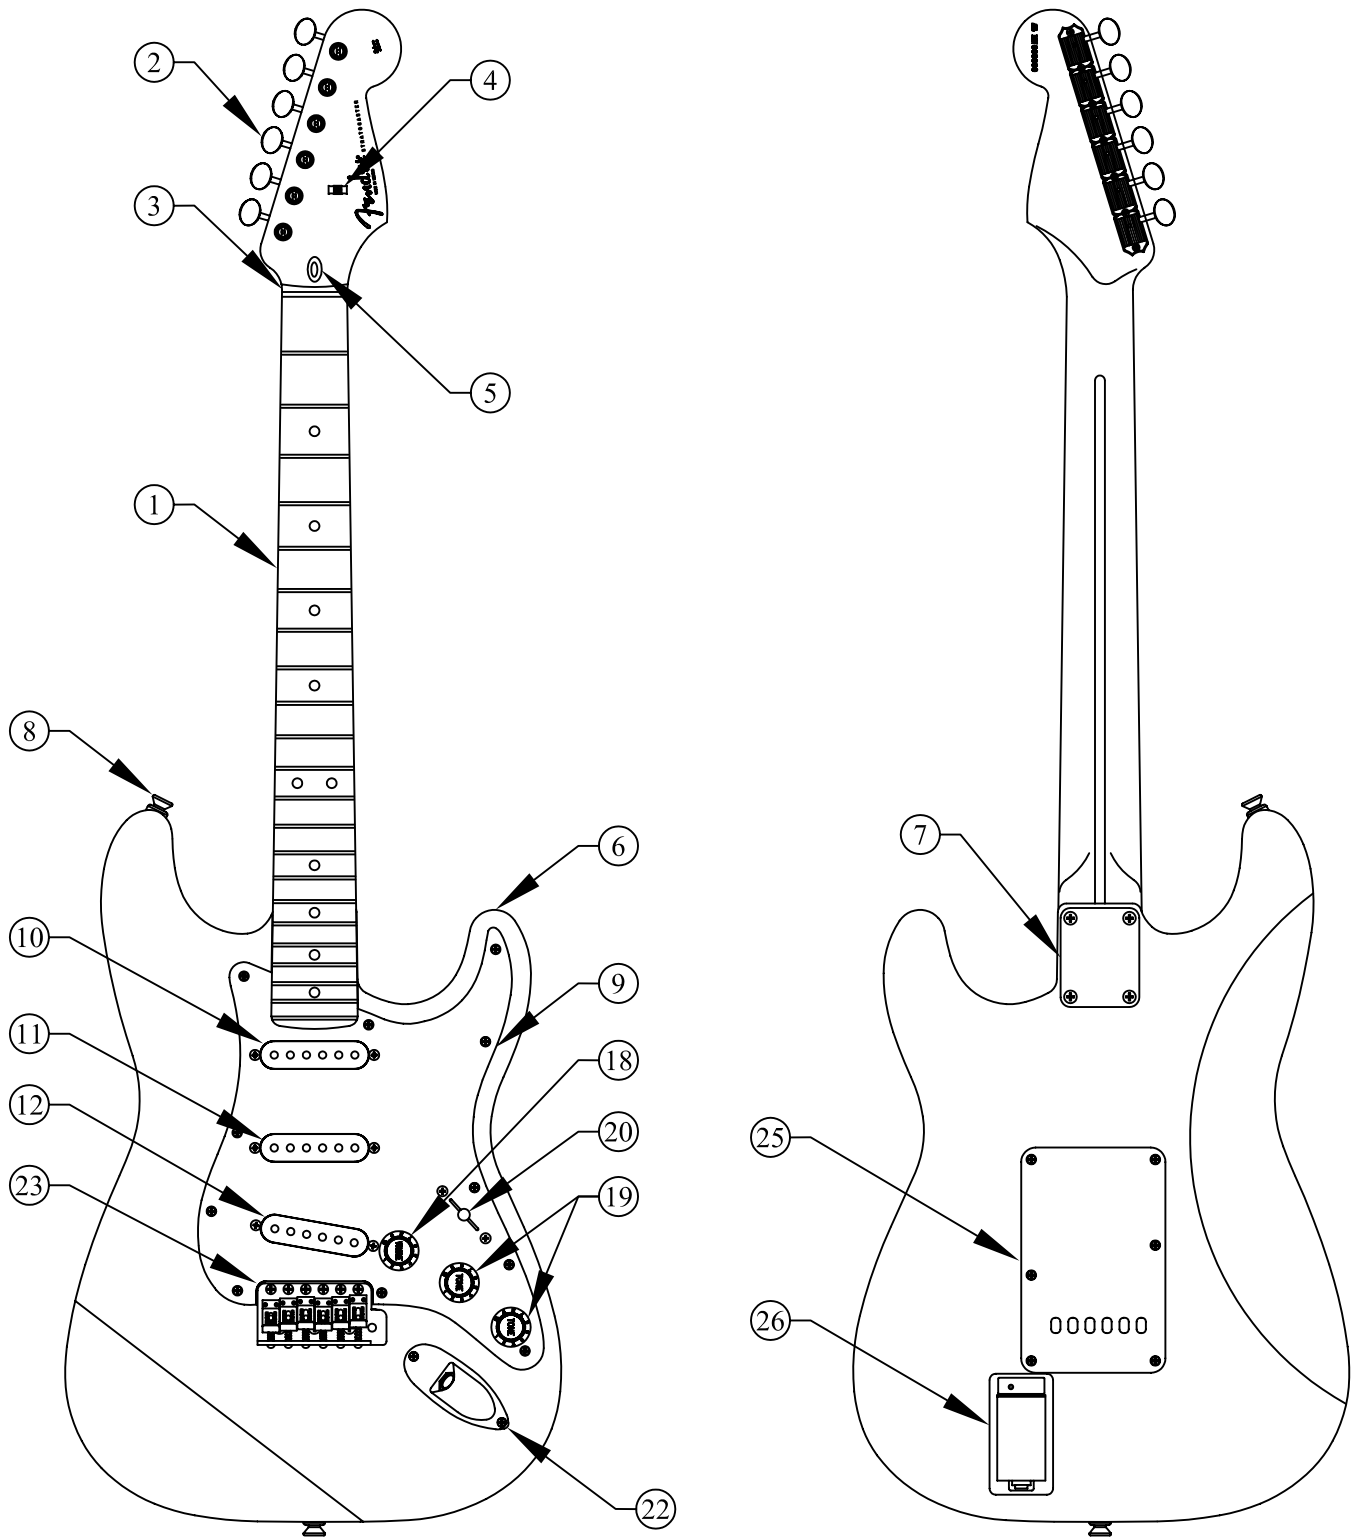

POWERHOUSE™ STRAT®, 013-9500/9502, RW/MN

Fender®