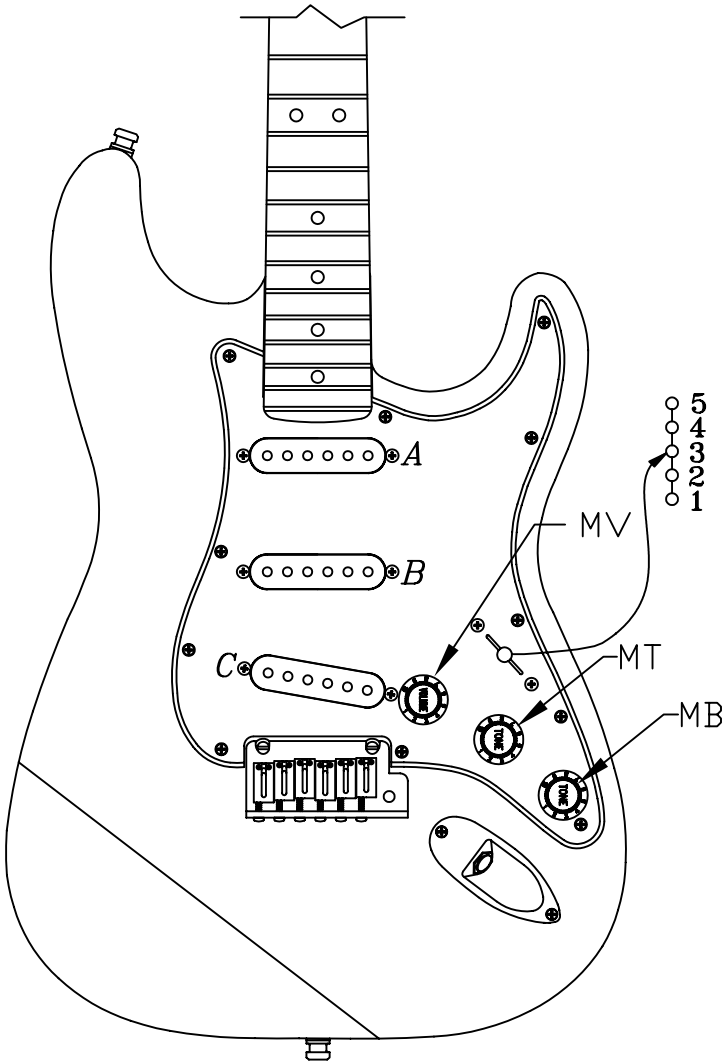

POWERHOUSE™ STRAT®, 013-9500/9502, RW/MN

SWITCH & CONTROL FUNCTION

5 WAY SWITCH POSITION					
5	4	3	2	1	
					← NECK PICKUP (A)
					← MIDDLE PICKUP (B)
					← BRIDGE PICKUP (C)

	PICKUP IS ON	INDICATES POSITION OF 5 WAY SWITCH
	PICKUP IS OFF	
A	PICKUP (NECK)	
B	PICKUP (MIDDLE)	
C	PICKUP (BRIDGE)	
MV	MASTERVOLUME 250K	WORKS IN ALL 5-WAY POSITIONS
MT	MASTERTONE NO LOAD	WORKS IN ALL 5-WAY POSITIONS
MB	MID BOOST CONTROL	WORKS IN ALL 5-WAY POSITIONS