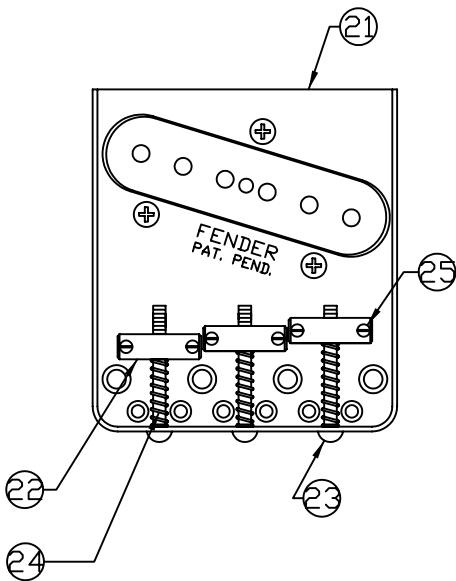

CLASSIC PLAYER BAJA TELECASTER[®], 014-1502

Fender[®]

CLASSIC PLAYER BAJA TELECASTER[®], 014-1502

WIRING DIAGRAM

CLASSIC PLAYER BAJA TELECASTER[®], 014-1502

| REF.# | P/N | DESCRIPTION |
|-------|------------|---|
| 1 | 0072244000 | Neck, Classic Player Tele, MN |
| 2 | 0047912000 | Tuning Key, Key Set Vintage, Ping |
| | 0053020000 | Bushing Key Vintage, Ping |
| | 0011357000 | Mounting Screw |
| 3 | 0018365000 | String Guide Vintage Tele |
| | 0015578000 | Mounting Screw |
| 4 | 0083675000 | Bone Nut |
| 5 | See Chart | Body, Tele Vintage |
| 6 | 0072246000 | Neck Mounting Plate, Custom Shop Design |
| | 0015636000 | Mounting Screw |
| 7 | 0012344000 | Strap Button |
| | 0015610000 | Mounting Screw |
| 8 | See Chart | Pickguard, Tele Vintage |
| | 0015578000 | Mounting Screw |
| 9 | 0072267000 | Pickup, Twisted Tele. Neck |
| | 0016295000 | Mounting Screw |
| | 0039410000 | Latex Tubing |
| 10 | 0072268000 | Pickup, Vintage Tele. Bridge |
| | 0048631000 | Mounting Screw |
| | 0063398000 | Latex Tubing |
| 11 | 0061260000 | S-1 Switch/Pot Control, Volume |
| | 0054504000 | Capacitor, .01 μ F 10% |
| | 0016352000 | Mounting Nut |
| | 0016436000 | Lock Washer |
| 12 | 0019064000 | Control 250K, Tune |
| | 0016352000 | Mounting Nut |
| | 0016436000 | Lock Washer |
| 13 | 0015552000 | Capacitor, .05 μ F 100V 20% |
| 14 | 0058137000 | Switch, 4-Way Toggle |
| | 0021417000 | Mounting Screw |
| 15 | 0013359000 | Knob, Control Tele, Tune |
| | 0028897001 | Mounting Set Screw |
| 16 | 0059272000 | Switch Knob, Tele, Volume |
| | 0059270000 | Switch Cap, Tele |
| | 0059278000 | Coupling Sleeve Sosh Nylon |
| | 0028897001 | Mounting Set Screw |
| 17 | 0018359000 | Knob, Switch Vintage Tele |
| 18 | 0033134060 | Control Plate, Telecaster |
| | 0015578000 | Mounting Screw |
| 19 | 0037428000 | Output Jack |
| | 0016436000 | Lock Washer |
| | 0016352000 | Mounting Hex Nut |
| | 0021452000 | Jack Ferrule |
| | 0010355060 | Retainer |
| 20 | 0072249000 | Bridge Assembly, Classics Player Tele |
| | 0016188000 | Mounting Screw |
| | 0018531000 | Bridge Adjustment wrench |
| 21 | 0054162000 | Bridge Plate |
| 22 | 0018360000 | Bridge Section, (3) |
| 23 | 0015834000 | Intonation Screw, (3) |
| 24 | 0018689000 | Intonation Spring, (3) |
| 25 | 0016105000 | Height Adjustment Screw, (6) |
| 28 | 0012112000 | String Retainer |