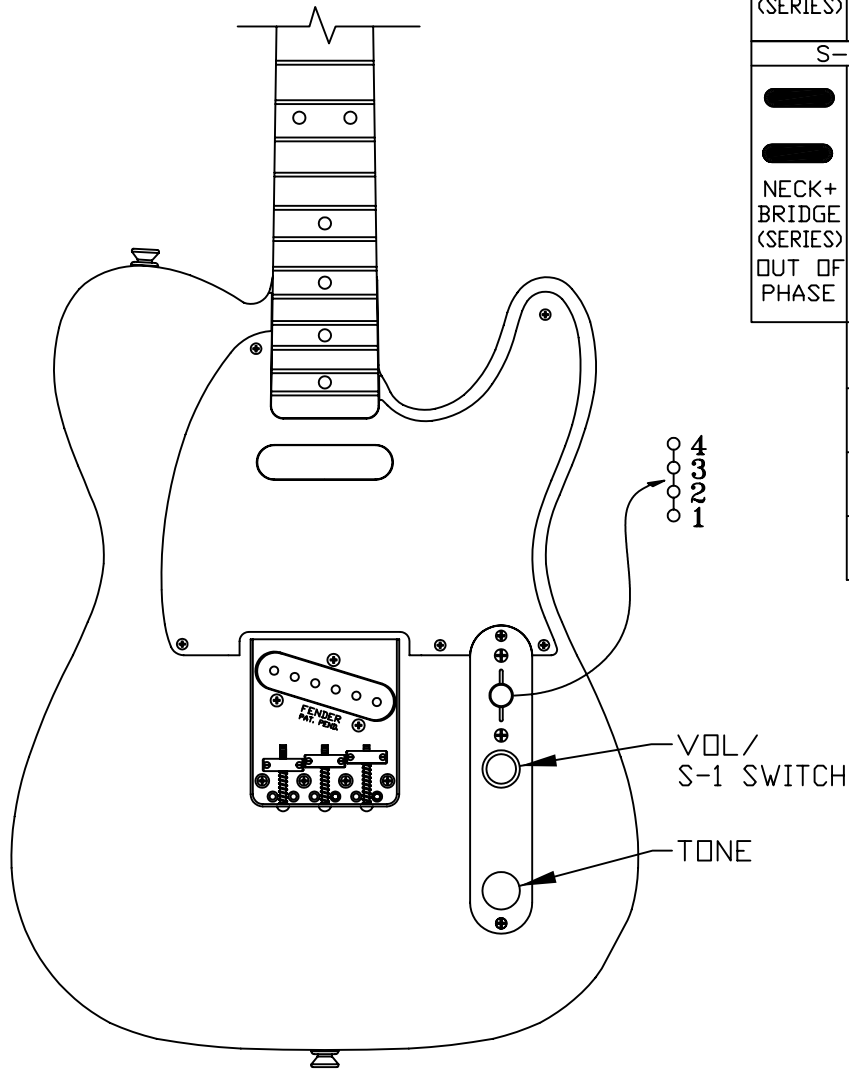

CLASSIC PLAYER BAJA TELECASTER®, 014-1502

SWITCH & CONTROL FUNCTION

4 WAY SWITCH POSITION				MASTER VOLUME AND MASTER TONE WORKS IN ALL POSITIONS
4	3	2	1	
S-1 SWITCH OFF (UP)				
				← NECK PICKUP (A)
NECK+ BRIDGE (SERIES)	NECK ONLY	NECK+ BRIDGE (PARALELL)	BRIDGE ONLY	← BRIDGE PICKUP (B)
S-1 SWITCH ON (DOWN)				
				← NECK PICKUP (A)
NECK+ BRIDGE (SERIES) OUT OF PHASE	NECK ONLY	NECK+ BRIDGE (PARALELL) OUT OF PHASE	BRIDGE ONLY	← BRIDGE PICKUP (B)
PICKUP IS ON PICKUP IS OFF				
A PICKUP (NECK) B PICKUP (BRIDGE)				INDICATES POSITION OF 4 WAY SWITCH