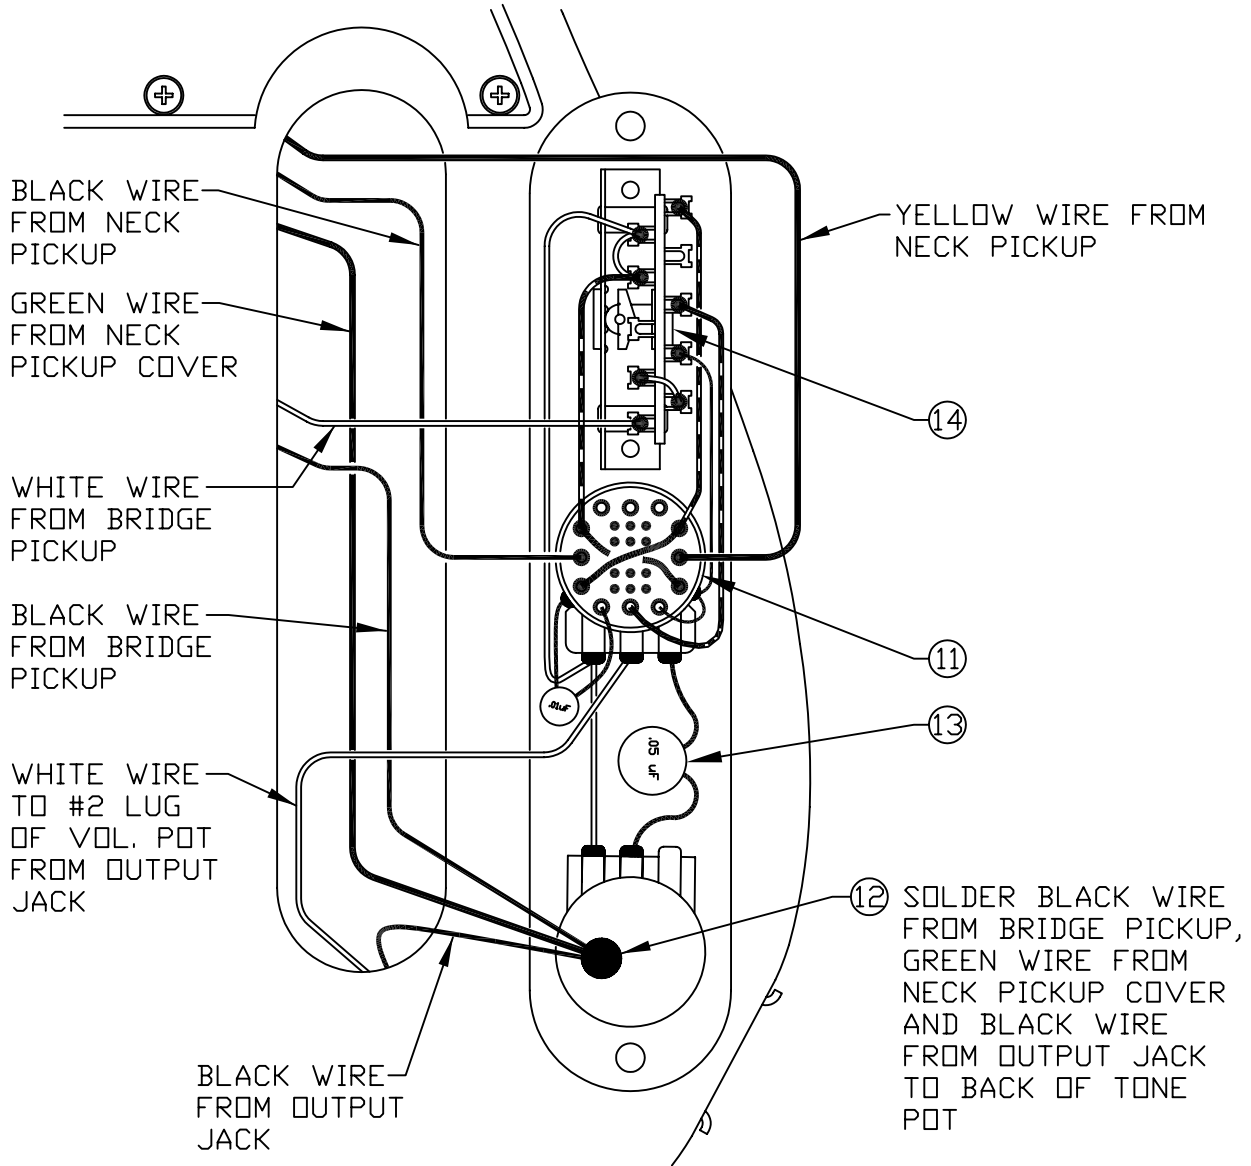

CLASSIC PLAYER BAJA TELECASTER[®], 014-1502

Fender[®]

CLASSIC PLAYER BAJA TELECASTER[®], 014-1502

WIRING DIAGRAM

CLASSIC PLAYER BAJA TELECASTER[®], 014-1502

| REF.# | P/N | DESCRIPTION |
|-------|------------|---|
| 1 | 0072244000 | Neck, Classic Player Tele, MN |
| 2 | 0047912000 | Tuning Key, Key Set Vintage, Ping |
| | 0053020000 | Bushing Key Vintage, Ping |
| | 0011357000 | Mounting Screw |
| 3 | 0018365000 | String Guide Vintage Tele |
| | 0015578000 | Mounting Screw |
| 4 | 0083675000 | Bone Nut |
| 5 | See Chart | Body, Tele Vintage |
| 6 | 0072246000 | Neck Mounting Plate, Custom Shop Design |
| | 0015636000 | Mounting Screw |
| 7 | 0012344000 | Strap Button |
| | 0015610000 | Mounting Screw |
| 8 | See Chart | Pickguard, Tele Vintage |
| | 0015578000 | Mounting Screw |
| 9 | 0072267000 | Pickup, Twisted Tele. Neck |
| | 0016295000 | Mounting Screw |
| | 0039410000 | Latex Tubing |
| 10 | 0072268000 | Pickup, Vintage Tele. Bridge |
| | 0048631000 | Mounting Screw |
| | 0063398000 | Latex Tubing |
| 11 | 0061260000 | S-1 Switch/Pot Control, Volume |
| | 0054504000 | Capacitor, .01 μ F 10% |
| | 0016352000 | Mounting Nut |
| | 0016436000 | Lock Washer |
| 12 | 0019064000 | Control 250K, Tune |
| | 0016352000 | Mounting Nut |
| | 0016436000 | Lock Washer |
| 13 | 0015552000 | Capacitor, .05 μ F 100V 20% |
| 14 | 0058137000 | Switch, 4-Way Toggle |
| | 0021417000 | Mounting Screw |
| 15 | 0013359000 | Knob, Control Tele, Tune |
| | 0028897001 | Mounting Set Screw |
| 16 | 0059272000 | Switch Knob, Tele, Volume |
| | 0059270000 | Switch Cap, Tele |
| | 0059278000 | Coupling Sleeve Sosh Nylon |
| | 0028897001 | Mounting Set Screw |
| 17 | 0018359000 | Knob, Switch Vintage Tele |
| 18 | 0033134060 | Control Plate, Telecaster |
| | 0015578000 | Mounting Screw |
| 19 | 0037428000 | Output Jack |
| | 0016436000 | Lock Washer |
| | 0016352000 | Mounting Hex Nut |
| | 0021452000 | Jack Ferrule |
| | 0010355060 | Retainer |
| 20 | 0072249000 | Bridge Assembly, Classics Player Tele |
| | 0016188000 | Mounting Screw |
| | 0018531000 | Bridge Adjustment wrench |
| 21 | 0054162000 | Bridge Plate |
| 22 | 0018360000 | Bridge Section, (3) |
| 23 | 0015834000 | Intonation Screw, (3) |
| 24 | 0018689000 | Intonation Spring, (3) |
| 25 | 0016105000 | Height Adjustment Screw, (6) |
| 28 | 0012112000 | String Retainer |