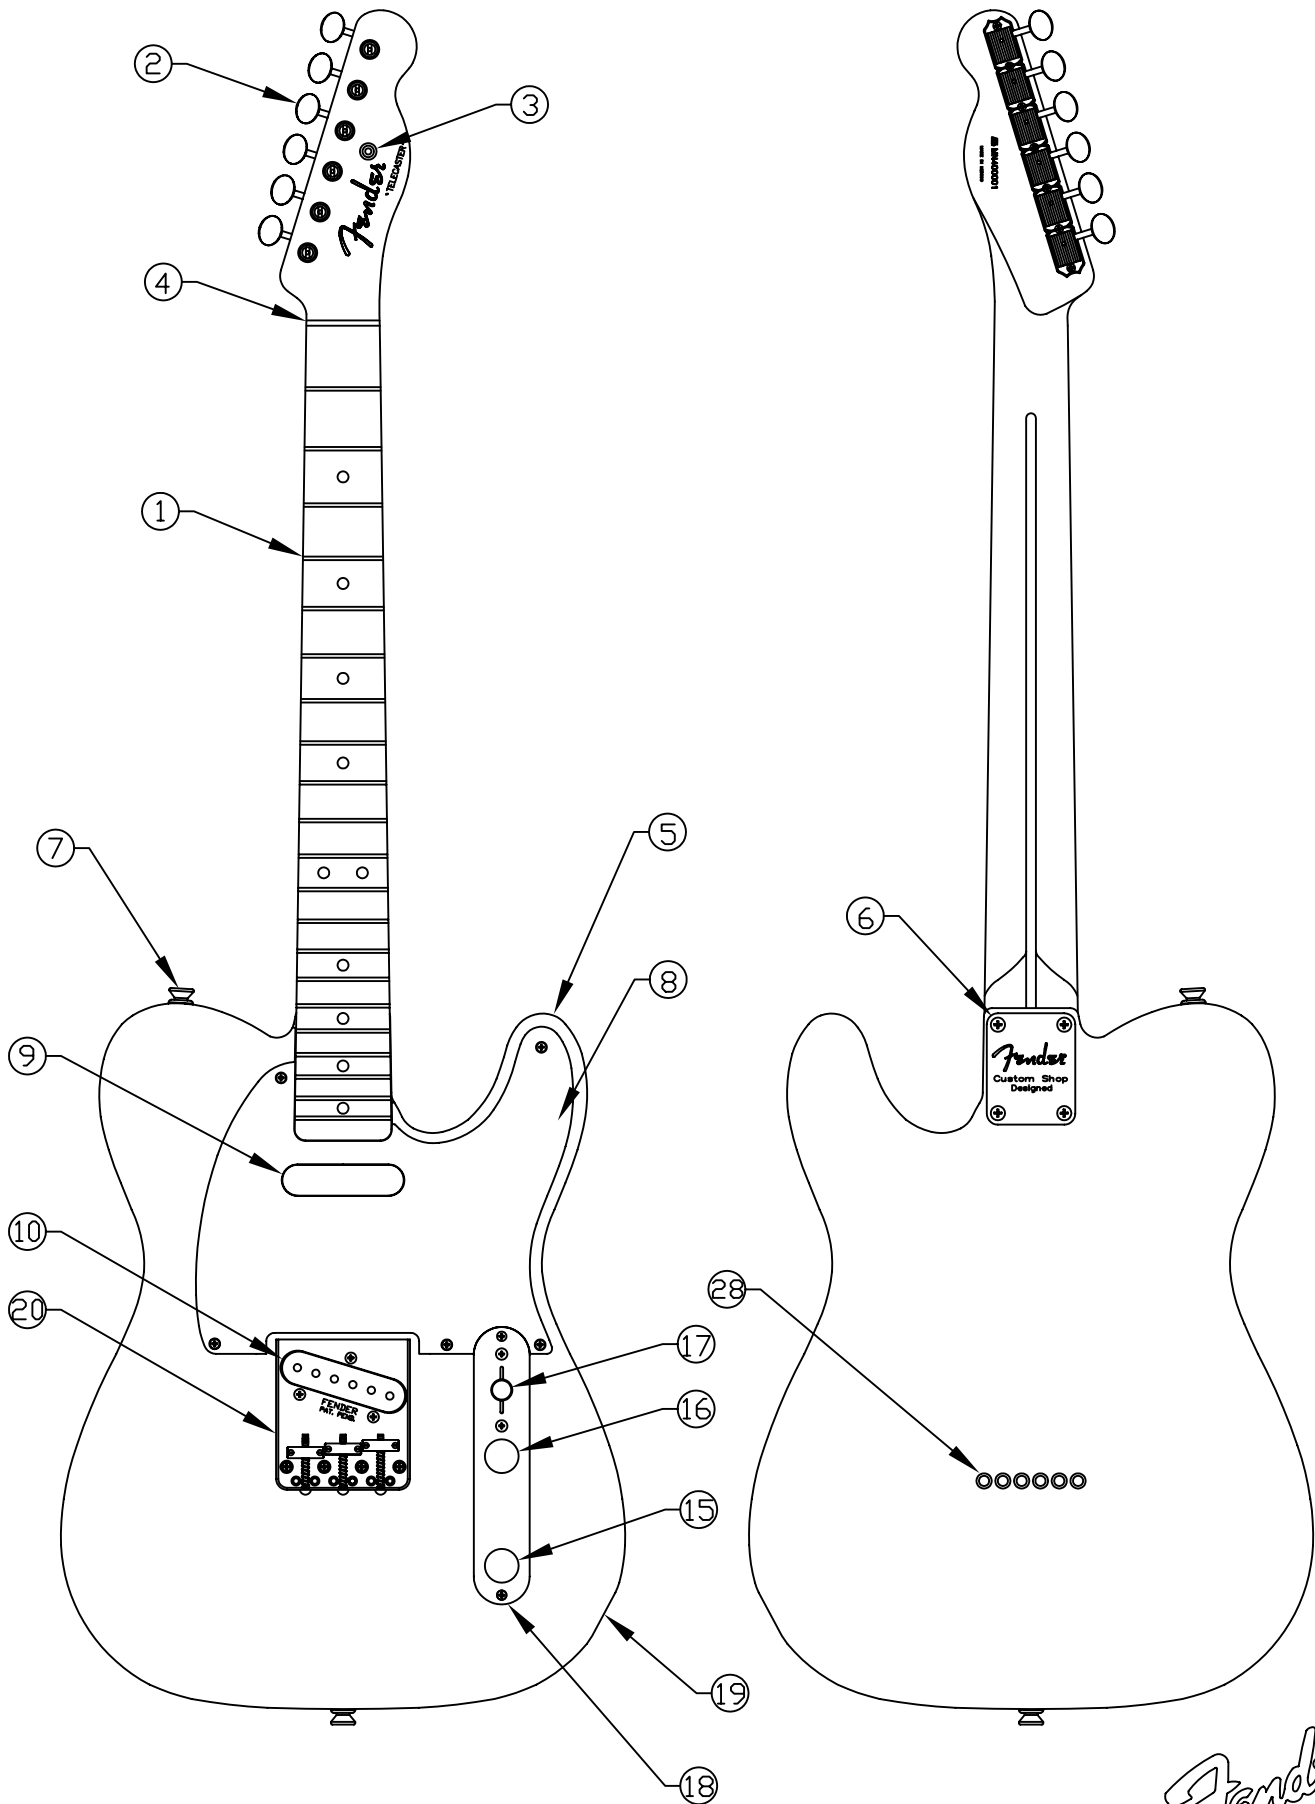

CLASSIC PLAYER BAJA TELECASTER[®], 014-1502

Fender[®]

CLASSIC PLAYER BAJA TELECASTER[®], 014-1502

WIRING DIAGRAM

CLASSIC PLAYER BAJA TELECASTER[®], 014-1502

| REF.# | P/N | DESCRIPTION |
|-------|------------|---|
| 1 | 0072244000 | Neck, Classic Player Tele, MN |
| 2 | 0047912000 | Tuning Key, Key Set Vintage, Ping |
| | 0053020000 | Bushing Key Vintage, Ping |
| | 0011357000 | Mounting Screw |
| 3 | 0018365000 | String Guide Vintage Tele |
| | 0015578000 | Mounting Screw |
| 4 | 0083675000 | Bone Nut |
| 5 | See Chart | Body, Tele Vintage |
| 6 | 0072246000 | Neck Mounting Plate, Custom Shop Design |
| | 0015636000 | Mounting Screw |
| 7 | 0012344000 | Strap Button |
| | 0015610000 | Mounting Screw |
| 8 | See Chart | Pickguard, Tele Vintage |
| | 0015578000 | Mounting Screw |
| 9 | 0072267000 | Pickup, Twisted Tele. Neck |
| | 0016295000 | Mounting Screw |
| | 0039410000 | Latex Tubing |
| 10 | 0072268000 | Pickup, Vintage Tele. Bridge |
| | 0048631000 | Mounting Screw |
| | 0063398000 | Latex Tubing |
| 11 | 0061260000 | S-1 Switch/Pot Control, Volume |
| | 0054504000 | Capacitor, .01 μ F 10% |
| | 0016352000 | Mounting Nut |
| | 0016436000 | Lock Washer |
| 12 | 0019064000 | Control 250K, Tune |
| | 0016352000 | Mounting Nut |
| | 0016436000 | Lock Washer |
| 13 | 0015552000 | Capacitor, .05 μ F 100V 20% |
| 14 | 0058137000 | Switch, 4-Way Toggle |
| | 0021417000 | Mounting Screw |
| 15 | 0013359000 | Knob, Control Tele, Tune |
| | 0028897001 | Mounting Set Screw |
| 16 | 0059272000 | Switch Knob, Tele, Volume |
| | 0059270000 | Switch Cap, Tele |
| | 0059278000 | Coupling Sleeve Sosh Nylon |
| | 0028897001 | Mounting Set Screw |
| 17 | 0018359000 | Knob, Switch Vintage Tele |
| 18 | 0033134060 | Control Plate, Telecaster |
| | 0015578000 | Mounting Screw |
| 19 | 0037428000 | Output Jack |
| | 0016436000 | Lock Washer |
| | 0016352000 | Mounting Hex Nut |
| | 0021452000 | Jack Ferrule |
| | 0010355060 | Retainer |
| 20 | 0072249000 | Bridge Assembly, Classics Player Tele |
| | 0016188000 | Mounting Screw |
| | 0018531000 | Bridge Adjustment wrench |
| 21 | 0054162000 | Bridge Plate |
| 22 | 0018360000 | Bridge Section, (3) |
| 23 | 0015834000 | Intonation Screw, (3) |
| 24 | 0018689000 | Intonation Spring, (3) |
| 25 | 0016105000 | Height Adjustment Screw, (6) |
| 28 | 0012112000 | String Retainer |