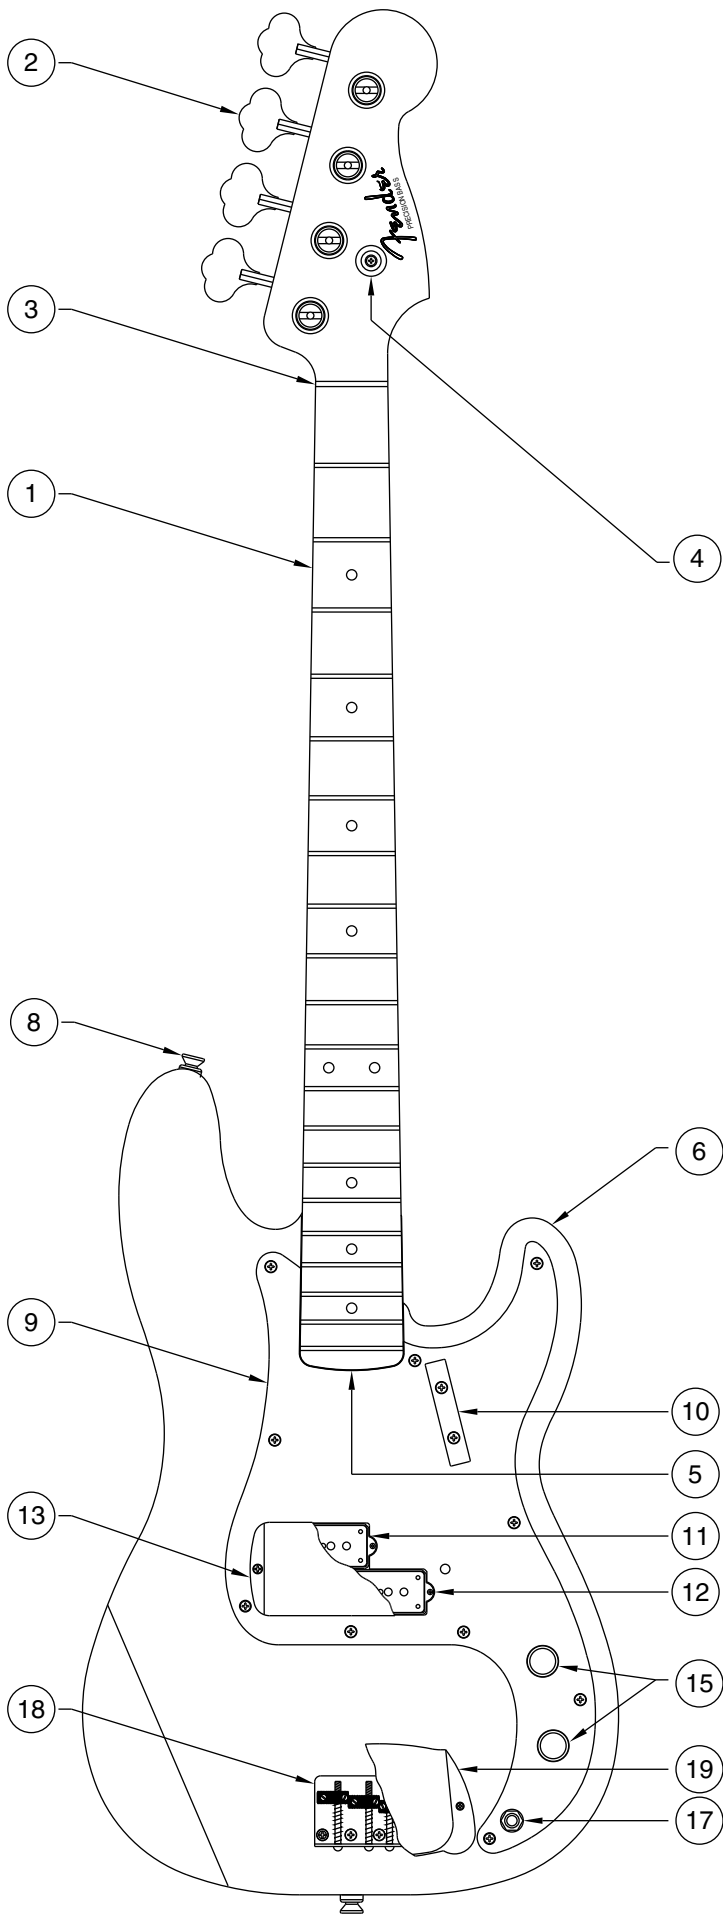

'57 AMERICAN VINTAGE PRECISION BASS 0190115

PICKGUARD ASSEMBLY

BRIDGE ASSEMBLY

'57 AMERICAN VINTAGE PRECISION BASS 0190115

REF.#	P/N	DESCRIPTION
1	0054108000	Neck, '57 American Vintage Precision Bass, M/N
2	0019467000	Tuning Key, (1) Set
	0019509000	Bushing
	0011357000	Mounting Screw
3	0083675000	Bone Nut
4	0013235000	String Retainer
	0015578000	Mounting Screw
5	0012252000	Truss Rod Adjustment Nut
6	0027716xxx	Body, '57Am. Vintage P-Bass, Solid Color
	0019481xxx	Body, Am. Vintage P-Bass, Sunburst
7	0019647000	Neck Mounting Plate
	0015636000	Mounting Screw
8	0012344000	Strap Button
	0016188000	Mounting Screw
	0019673000	Mounting Screw (Neck)
9	0019487000	Pickguard, '57 Am. Vintage P-Bass
	0015578000	Mounting Screw
10	0018614000	Thumb Rest
	0015610000	Mounting Screw
11	0019688000	Pickup, Neck, Am. Vintage P-Bass
	0016840000	Pickup Cover
	0027035000	Mounting Screw
	0017333000	Foam Block Weatherstrip
12	0019689000	Pickup, Bridge, Am. Vintage P-Bass
	0016840000	Pickup Cover
	0027035000	Mounting Screw
	0017333000	Foam Block Weaeherstrip
13	0010116070	Pickup Cover, (Kit)
	0015578000	Mounting Screw
14	0019064000	Control, 250K, Audio, (2)
	0016352000	Mounting Hex Nut
	0016436000	Lock Washer, Intl
15	0013359000	Knob, Knurled, (2)
	0028897001	Set Screw
16	0021022000	Capacitor, .1uf
17	0021956000	Output Jack
	0016352000	Mounting Hex Nut
	0031153000	Flat Washer
	0016436000	Lock Washer, Intl
18	0019657000	Bridge Assembly, '57 Am.Vintage P-Bass
	0015610000	Mounting Screw
19	0010108000	Bridge Cover, (Kit)
	0015578000	Mounting Screw
20	0010538070	Bridge Plate
21	0019469000	Bridge Section, (4)
22	0015842000	Intonation, Screw, (4)
	0018689000	Intonation, Spring, (4)
23	0016105000	Height Adjustment Screw, (8)

Body Part Number	
0019481503	2 Color Sunburst
0019481506	Black
0019481509	Candy Apple Red
0027716501	White Blonde

'57 AMERICAN VINTAGE PRECISION BASS 0190115

CONTROL FUNCTION