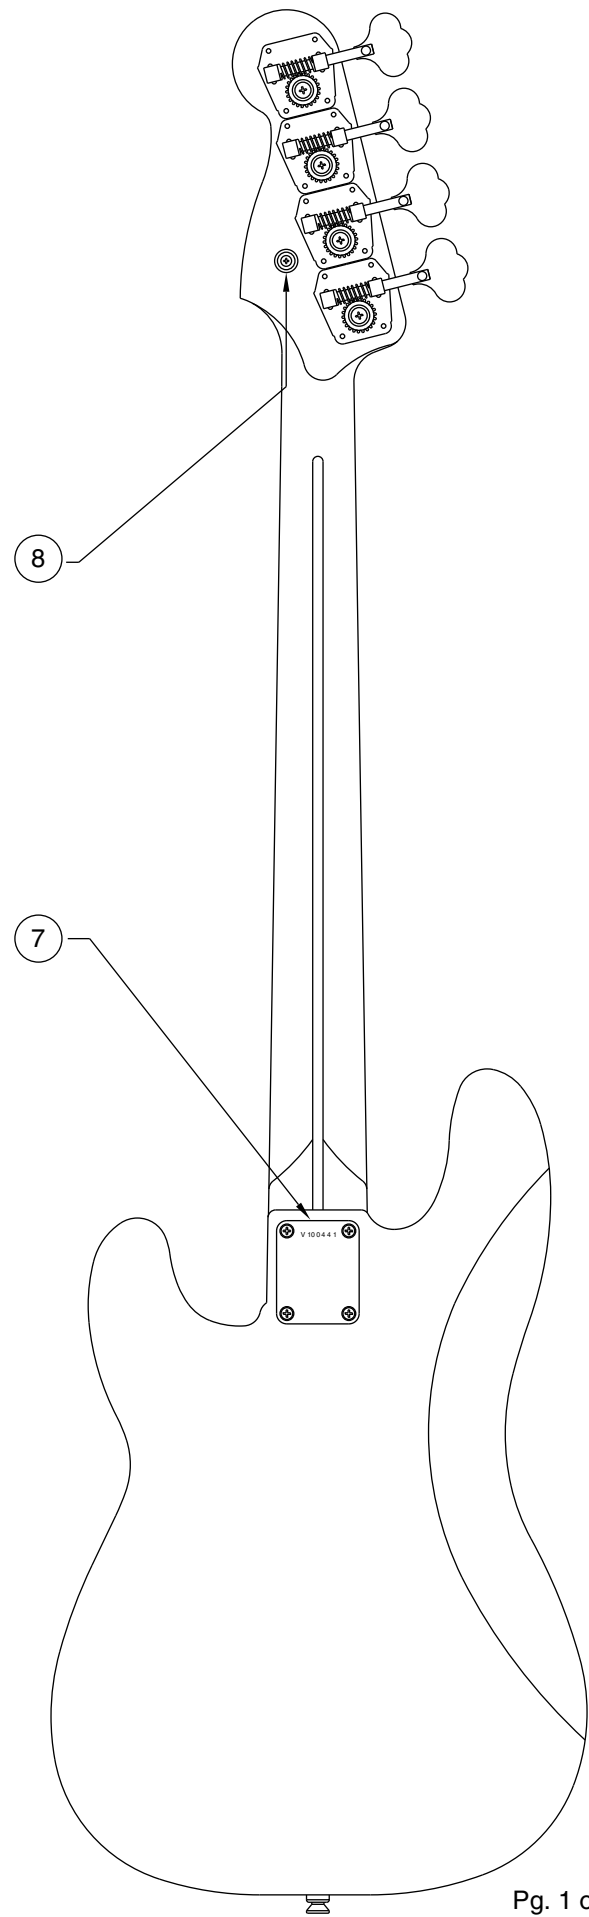

'57 AMERICAN VINTAGE PRECISION BASS 0190115

PICKGUARD ASSEMBLY

BRIDGE ASSEMBLY

'57 AMERICAN VINTAGE PRECISION BASS 0190115

REF.#	P/N	DESCRIPTION
1	0054108000	Neck, '57 American Vintage Precision Bass, M/N
2	0019467000	Tuning Key, (1) Set
	0019509000	Bushing
	0011357000	Mounting Screw
3	0083675000	Bone Nut
4	0013235000	String Retainer
	0015578000	Mounting Screw
5	0012252000	Truss Rod Adjustment Nut
6	0027716xxx	Body, '57Am. Vintage P-Bass, Solid Color
	0019481xxx	Body, Am. Vintage P-Bass, Sunburst
7	0019647000	Neck Mounting Plate
	0015636000	Mounting Screw
8	0012344000	Strap Button
	0016188000	Mounting Screw
	0019673000	Mounting Screw (Neck)
9	0019487000	Pickguard, '57 Am. Vintage P-Bass
	0015578000	Mounting Screw
10	0018614000	Thumb Rest
	0015610000	Mounting Screw
11	0019688000	Pickup, Neck, Am. Vintage P-Bass
	0016840000	Pickup Cover
	0027035000	Mounting Screw
	0017333000	Foam Block Weatherstrip
12	0019689000	Pickup, Bridge, Am. Vintage P-Bass
	0016840000	Pickup Cover
	0027035000	Mounting Screw
	0017333000	Foam Block Weaeherstrip
13	0010116070	Pickup Cover, (Kit)
	0015578000	Mounting Screw
14	0019064000	Control, 250K, Audio, (2)
	0016352000	Mounting Hex Nut
	0016436000	Lock Washer, Intl
15	0013359000	Knob, Knurled, (2)
	0028897001	Set Screw
16	0021022000	Capacitor, .1uf
17	0021956000	Output Jack
	0016352000	Mounting Hex Nut
	0031153000	Flat Washer
	0016436000	Lock Washer, Intl
18	0019657000	Bridge Assembly, '57 Am.Vintage P-Bass
	0015610000	Mounting Screw
19	0010108000	Bridge Cover, (Kit)
	0015578000	Mounting Screw
20	0010538070	Bridge Plate
21	0019469000	Bridge Section, (4)
22	0015842000	Intonation, Screw, (4)
	0018689000	Intonation, Spring, (4)
23	0016105000	Height Adjustment Screw, (8)

Body Part Number	
0019481503	2 Color Sunburst
0019481506	Black
0019481509	Candy Apple Red
0027716501	White Blonde

'57 AMERICAN VINTAGE PRECISION BASS 0190115

CONTROL FUNCTION