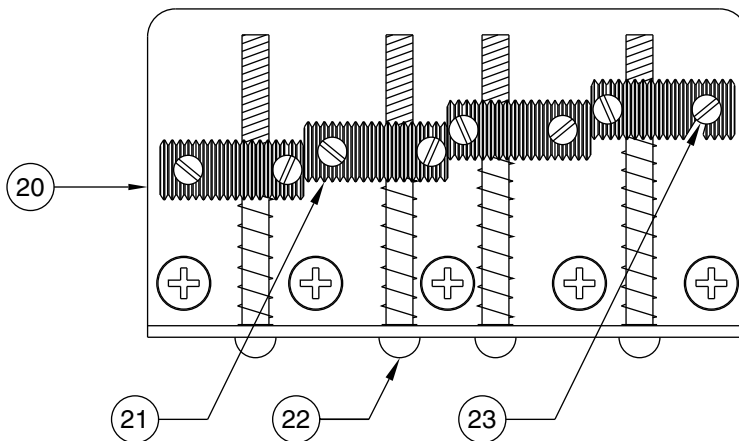

'57 AMERICAN VINTAGE PRECISION BASS 0190115

PICKGUARD ASSEMBLY

BRIDGE ASSEMBLY

'57 AMERICAN VINTAGE PRECISION BASS 0190115

REF.#	P/N	DESCRIPTION
1	0054108000	Neck, '57 American Vintage Precision Bass, M/N
2	0019467000	Tuning Key, (1) Set
	0019509000	Bushing
	0011357000	Mounting Screw
3	0083675000	Bone Nut
4	0013235000	String Retainer
	0015578000	Mounting Screw
5	0012252000	Truss Rod Adjustment Nut
6	0027716xxx	Body, '57Am. Vintage P-Bass, Solid Color
	0019481xxx	Body, Am. Vintage P-Bass, Sunburst
7	0019647000	Neck Mounting Plate
	0015636000	Mounting Screw
8	0012344000	Strap Button
	0016188000	Mounting Screw
	0019673000	Mounting Screw (Neck)
9	0019487000	Pickguard, '57 Am. Vintage P-Bass
	0015578000	Mounting Screw
10	0018614000	Thumb Rest
	0015610000	Mounting Screw
11	0019688000	Pickup, Neck, Am. Vintage P-Bass
	0016840000	Pickup Cover
	0027035000	Mounting Screw
	0017333000	Foam Block Weatherstrip
12	0019689000	Pickup, Bridge, Am. Vintage P-Bass
	0016840000	Pickup Cover
	0027035000	Mounting Screw
	0017333000	Foam Block Weaeherstrip
13	0010116070	Pickup Cover, (Kit)
	0015578000	Mounting Screw
14	0019064000	Control, 250K, Audio, (2)
	0016352000	Mounting Hex Nut
	0016436000	Lock Washer, Intl
15	0013359000	Knob, Knurled, (2)
	0028897001	Set Screw
16	0021022000	Capacitor, .1uf
17	0021956000	Output Jack
	0016352000	Mounting Hex Nut
	0031153000	Flat Washer
	0016436000	Lock Washer, Intl
18	0019657000	Bridge Assembly, '57 Am.Vintage P-Bass
	0015610000	Mounting Screw
19	0010108000	Bridge Cover, (Kit)
	0015578000	Mounting Screw
20	0010538070	Bridge Plate
21	0019469000	Bridge Section, (4)
22	0015842000	Intonation, Screw, (4)
	0018689000	Intonation, Spring, (4)
23	0016105000	Height Adjustment Screw, (8)

Body Part Number	
0019481503	2 Color Sunburst
0019481506	Black
0019481509	Candy Apple Red
0027716501	White Blonde

'57 AMERICAN VINTAGE PRECISION BASS 0190115

CONTROL FUNCTION