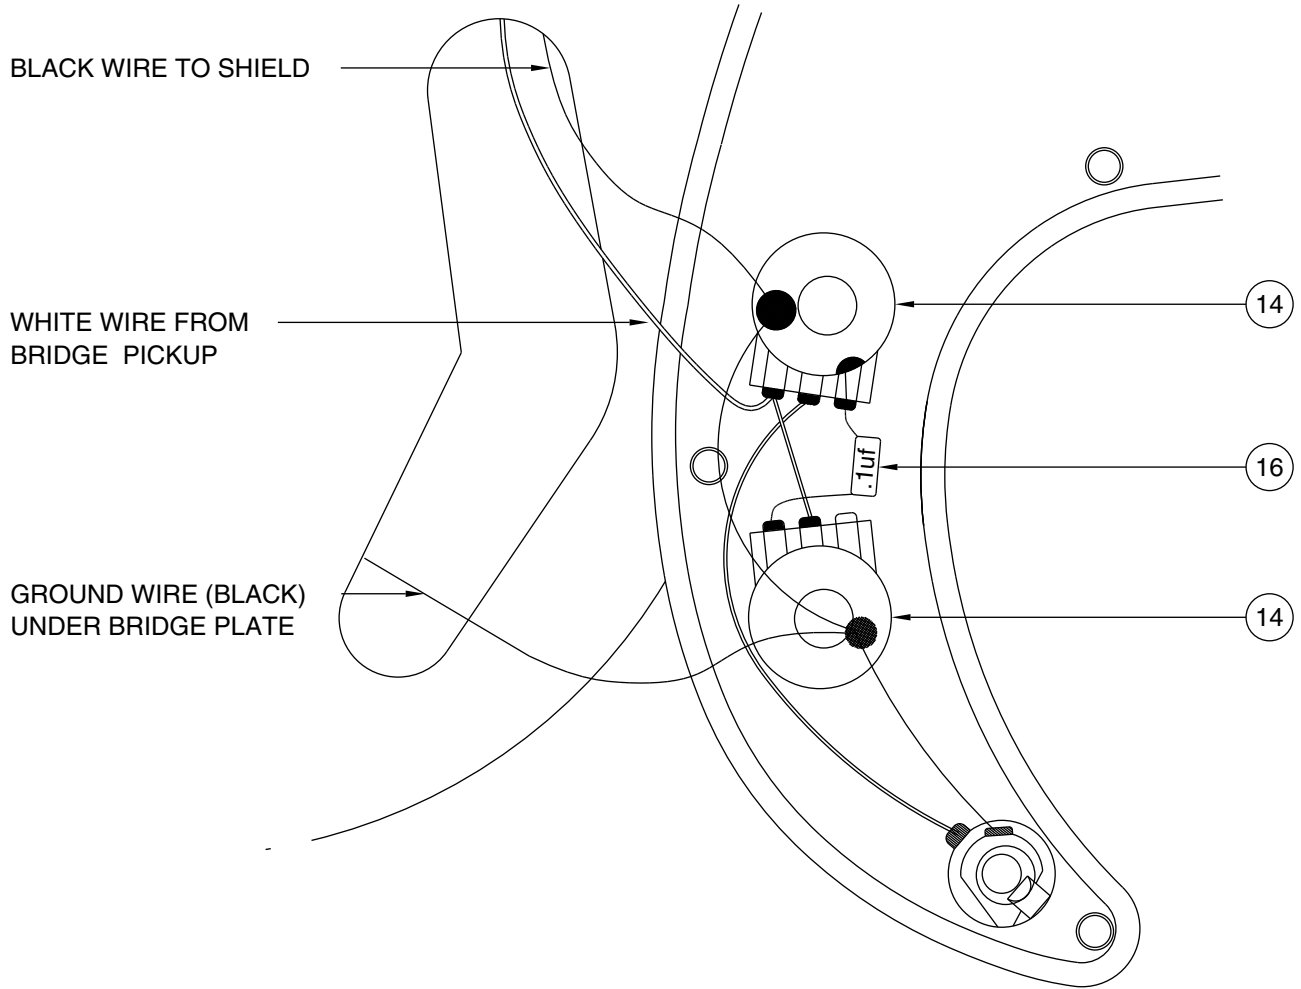

'57 AMERICAN VINTAGE PRECISION BASS 0190115

PICKGUARD ASSEMBLY

BRIDGE ASSEMBLY

'57 AMERICAN VINTAGE PRECISION BASS 0190115

REF.#	P/N	DESCRIPTION
1	0054108000	Neck, '57 American Vintage Precision Bass, M/N
2	0019467000	Tuning Key, (1) Set
	0019509000	Bushing
	0011357000	Mounting Screw
3	0083675000	Bone Nut
4	0013235000	String Retainer
	0015578000	Mounting Screw
5	0012252000	Truss Rod Adjustment Nut
6	0027716xxx	Body, '57Am. Vintage P-Bass, Solid Color
	0019481xxx	Body, Am. Vintage P-Bass, Sunburst
7	0019647000	Neck Mounting Plate
	0015636000	Mounting Screw
8	0012344000	Strap Button
	0016188000	Mounting Screw
	0019673000	Mounting Screw (Neck)
9	0019487000	Pickguard, '57 Am. Vintage P-Bass
	0015578000	Mounting Screw
10	0018614000	Thumb Rest
	0015610000	Mounting Screw
11	0019688000	Pickup, Neck, Am. Vintage P-Bass
	0016840000	Pickup Cover
	0027035000	Mounting Screw
	0017333000	Foam Block Weatherstrip
12	0019689000	Pickup, Bridge, Am. Vintage P-Bass
	0016840000	Pickup Cover
	0027035000	Mounting Screw
	0017333000	Foam Block Weaeherstrip
13	0010116070	Pickup Cover, (Kit)
	0015578000	Mounting Screw
14	0019064000	Control, 250K, Audio, (2)
	0016352000	Mounting Hex Nut
	0016436000	Lock Washer, Intl
15	0013359000	Knob, Knurled, (2)
	0028897001	Set Screw
16	0021022000	Capacitor, .1uf
17	0021956000	Output Jack
	0016352000	Mounting Hex Nut
	0031153000	Flat Washer
	0016436000	Lock Washer, Intl
18	0019657000	Bridge Assembly, '57 Am.Vintage P-Bass
	0015610000	Mounting Screw
19	0010108000	Bridge Cover, (Kit)
	0015578000	Mounting Screw
20	0010538070	Bridge Plate
21	0019469000	Bridge Section, (4)
22	0015842000	Intonation, Screw, (4)
	0018689000	Intonation, Spring, (4)
23	0016105000	Height Adjustment Screw, (8)

Body Part Number	
0019481503	2 Color Sunburst
0019481506	Black
0019481509	Candy Apple Red
0027716501	White Blonde

'57 AMERICAN VINTAGE PRECISION BASS 0190115

CONTROL FUNCTION