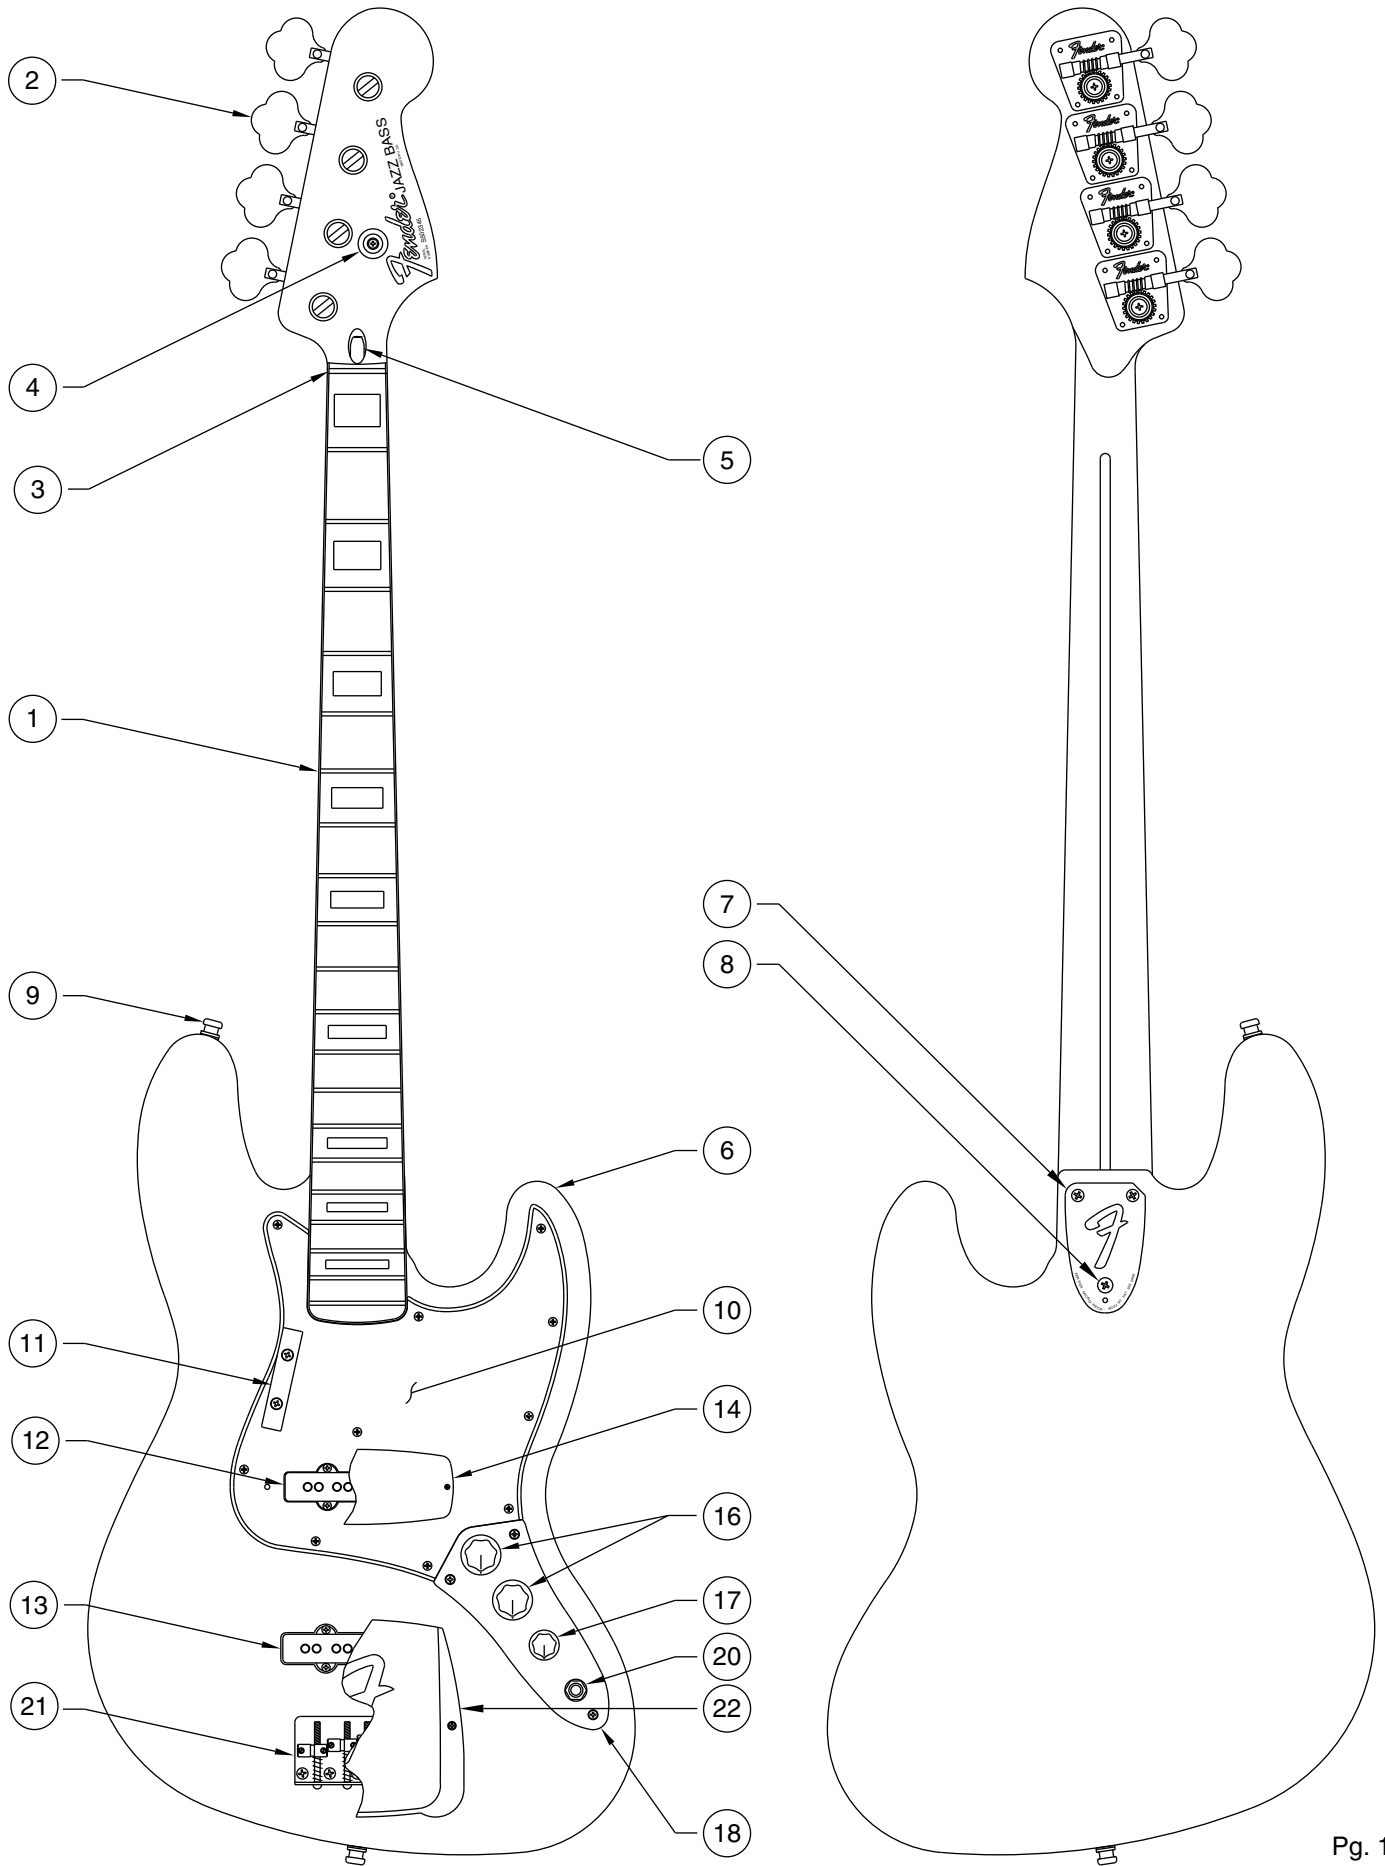

'75 AMERICAN VINTAGE JAZZ BASS 0190300/0302