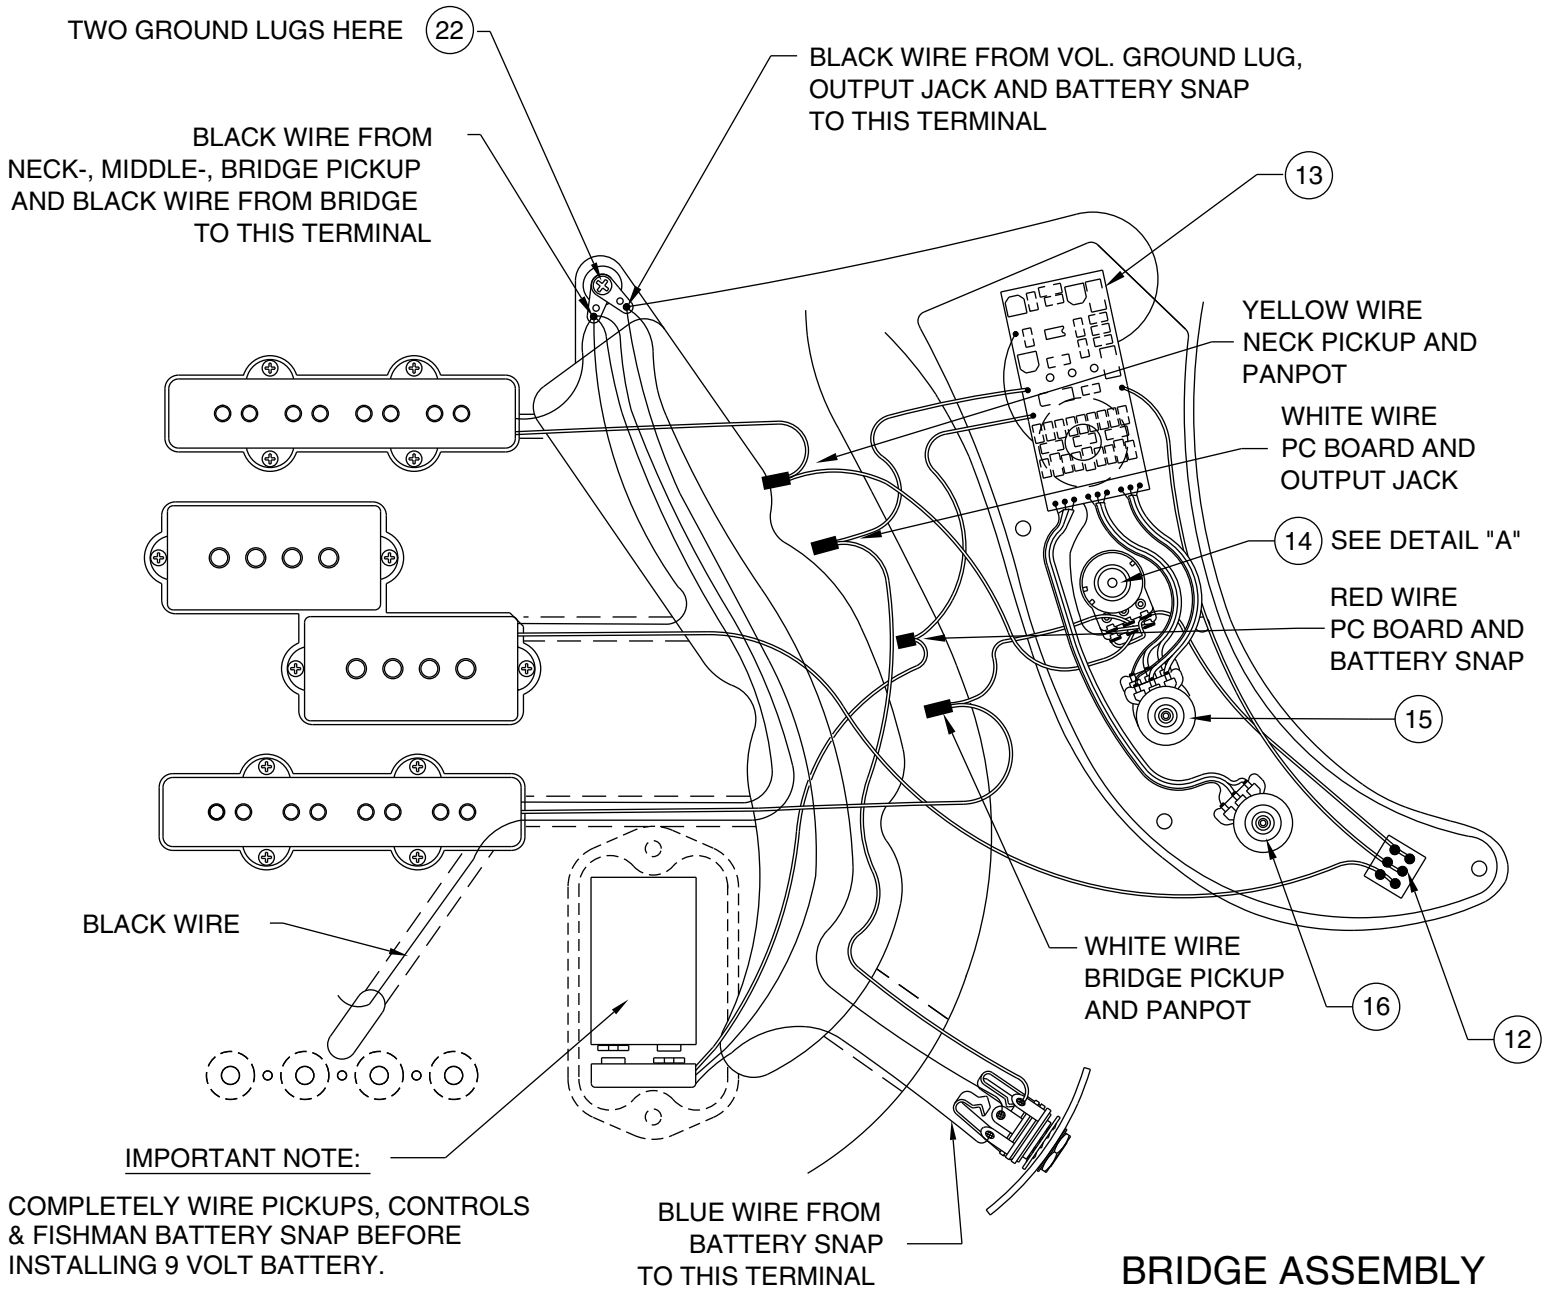

# STU HAMM "URGE" BASS II 0191500

REF.#	P/N	DESCRIPTION	REF.#	P/N	DESCRIPTION
1	0054588000	Neck, Stu Hamm "Urge" Bass II, R/W	28	0017571000	Intonation Screw, (4)
2	0056087000	Tuning Key, (1) Set, W/Bushing		0018872000	Intonation Spring, (4)
3	0048650000	Bone Nut	29	0021093000	Height Adjustment Screw, (8)
4	0021427000	String Retainer		0021109000	Adjusting Wrench
	0021407000	Mounting Screw	30	0048604000	Ferrule, String Retainer
5	0048688000	Truss Rod Adjustment Nut	31	0049705000	Battery Cover
	0048693000	Truss Rod Adjusting Wrench		0017405000	Battery, 9 Volt
6	0054587xxx	Body, Stu Hamm Bass II, Alder Paint		0030654000	Mounting Screw
7	0055302000	Neck Mounting Plate		0030688000	Insert
	0021424000	Mounting Screw		0018556000	Foam Block Wearthestrip
8	0021453000	Strap Buttom			
	0021422000	Mounting Screw			
	0001905600	Felt Washer, Black			
9	0055224000	Pickguard, Stu Hamm "Urge" Bass II, Brown Shell			
	0054590000	Pickguard, Stu Hamm "Urge" Bass II, White Shell			
	0021407000	Mounting Screw			
10	0056753000	Pickup, Neck, Noise Free, Jazz Bass Deluxe			
	0021408000	Mounting Screw			
	0017333000	Rubber Block Weatherstrip			
11	0056003000	Pickup, Lead, Am. Std Precision Bass			
	0056004000	Pickup, Rythm, Am. Std Precision Bass			
	0021408000	Mounting Screw			
	0018556000	Rubber Block Weatherstrip			
12	0056754000	Pickup, Bridge, Noise Free, Jazz Bass Deluxe			
	0021408000	Mounting Screw			
	0017333000	Rubber Weatherstrip			
13	0054137000	Printed Circuit Board			
	0049440003	Control, 25K, Audio			
	0016352000	Mounting Hex Nut			
	0050161000	Lock Washer, W/Ground Lug			
14	0056097000	Control, 500k, Pan Alpha			
	0016352000	Mounting Hex Nut			
	0022384000	Lock Waher, Intl			
15	0049443000	Control, 100KB, Detent			
	0016352000	Mounting Hex Nut			
	0022384000	Lock Washer, Intl			
16	0053736000	Control, 100KB, CN, Detent			
	0016352000	Mounting Hex Nut			
	0022384000	Lock Washer, Intl			
17	0019455000	Knob, Large Skirted, Black (2)			
18	0049412000	Knob, Lower, Black			
19	0049411000	Knob, Upper, Skirted, Black			
	0026780000	Screw			
20	0019513000	Knob, Small, Skirted, Black			
21	0021714000	Switch Assembly, 3-Position			
22	0012869000	Solder Lug, (2)			
	0015116000	Mounting Screw			
23	0039432000	Output Jack			
	0016352000	Mounting Hex Nut			
	0016436000	Washer, Lock Intl			
	0031153000	Washer, Flat			
24	0050100000	Jack Ferrule			
25	0049438000	Bridge Assembly, Deluxe Bass V			
	0021422000	Mounting Screw			
26	0049437000	Bridge Plate			
27	0048598000	Bridge Section, (4)			