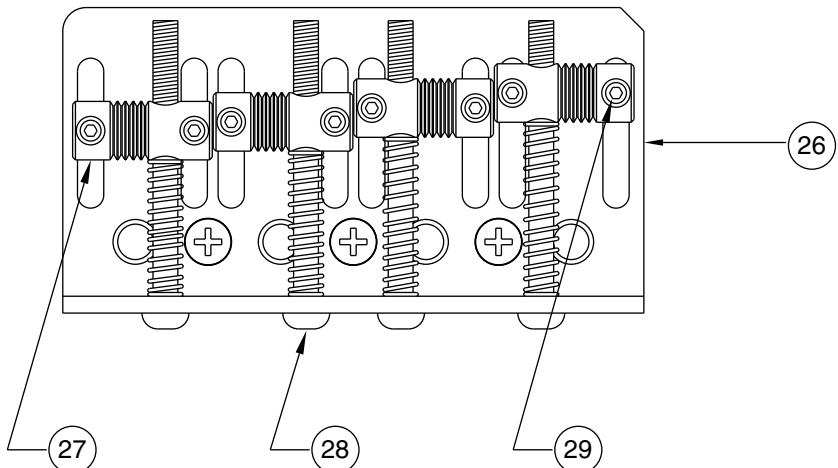

# STU HAMM "URGE" BASS II 0191500

REF.#	P/N	DESCRIPTION	REF.#	P/N	DESCRIPTION
1	0054588000	Neck, Stu Hamm "Urge" Bass II, R/W	28	0017571000	Intonation Screw, (4)
2	0056087000	Tuning Key, (1) Set, W/Bushing		0018872000	Intonation Spring, (4)
3	0048650000	Bone Nut	29	0021093000	Height Adjustment Screw, (8)
4	0021427000	String Retainer		0021109000	Adjusting Wrench
	0021407000	Mounting Screw	30	0048604000	Ferrule, String Retainer
5	0048688000	Truss Rod Adjustment Nut	31	0049705000	Battery Cover
	0048693000	Truss Rod Adjusting Wrench		0017405000	Battery, 9 Volt
6	0054587xxx	Body, Stu Hamm Bass II, Alder Paint		0030654000	Mounting Screw
7	0055302000	Neck Mounting Plate		0030688000	Insert
	0021424000	Mounting Screw		0018556000	Foam Block Wearthestrip
8	0021453000	Strap Buttom			
	0021422000	Mounting Screw			
	0001905600	Felt Washer, Black			
9	0055224000	Pickguard, Stu Hamm "Urge" Bass II, Brown Shell			
	0054590000	Pickguard, Stu Hamm "Urge" Bass II, White Shell			
	0021407000	Mounting Screw			
10	0056753000	Pickup, Neck, Noise Free, Jazz Bass Deluxe			
	0021408000	Mounting Screw			
	0017333000	Rubber Block Weatherstrip			
11	0056003000	Pickup, Lead, Am. Std Precision Bass			
	0056004000	Pickup, Rythm, Am. Std Precision Bass			
	0021408000	Mounting Screw			
	0018556000	Rubber Block Weatherstrip			
12	0056754000	Pickup, Bridge, Noise Free, Jazz Bass Deluxe			
	0021408000	Mounting Screw			
	0017333000	Rubber Weatherstrip			
13	0054137000	Printed Circuit Board			
	0049440003	Control, 25K, Audio			
	0016352000	Mounting Hex Nut			
	0050161000	Lock Washer, W/Ground Lug			
14	0056097000	Control, 500k, Pan Alpha			
	0016352000	Mounting Hex Nut			
	0022384000	Lock Waher, Intl			
15	0049443000	Control, 100KB, Detent			
	0016352000	Mounting Hex Nut			
	0022384000	Lock Washer, Intl			
16	0053736000	Control, 100KB, CN, Detent			
	0016352000	Mounting Hex Nut			
	0022384000	Lock Washer, Intl			
17	0019455000	Knob, Large Skirted, Black (2)			
18	0049412000	Knob, Lower, Black			
19	0049411000	Knob, Upper, Skirted, Black			
	0026780000	Screw			
20	0019513000	Knob, Small, Skirted, Black			
21	0021714000	Switch Assembly, 3-Position			
22	0012869000	Solder Lug, (2)			
	0015116000	Mounting Screw			
23	0039432000	Output Jack			
	0016352000	Mounting Hex Nut			
	0016436000	Washer, Lock Intl			
	0031153000	Washer, Flat			
24	0050100000	Jack Ferrule			
25	0049438000	Bridge Assembly, Deluxe Bass V			
	0021422000	Mounting Screw			
26	0049437000	Bridge Plate			
27	0048598000	Bridge Section, (4)			