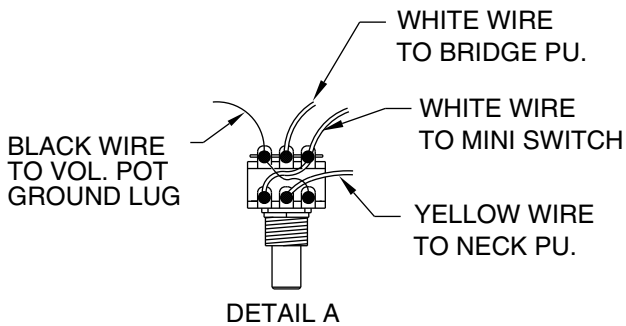

# STU HAMM "URGE" BASS II 0191500

REF.#	P/N	DESCRIPTION	REF.#	P/N	DESCRIPTION
1	0054588000	Neck, Stu Hamm "Urge" Bass II, R/W	28	0017571000	Intonation Screw, (4)
2	0056087000	Tuning Key, (1) Set, W/Bushing		0018872000	Intonation Spring, (4)
3	0048650000	Bone Nut	29	0021093000	Height Adjustment Screw, (8)
4	0021427000	String Retainer		0021109000	Adjusting Wrench
	0021407000	Mounting Screw	30	0048604000	Ferrule, String Retainer
5	0048688000	Truss Rod Adjustment Nut	31	0049705000	Battery Cover
	0048693000	Truss Rod Adjusting Wrench		0017405000	Battery, 9 Volt
6	0054587xxx	Body, Stu Hamm Bass II, Alder Paint		0030654000	Mounting Screw
7	0055302000	Neck Mounting Plate		0030688000	Insert
	0021424000	Mounting Screw		0018556000	Foam Block Wearthestrip
8	0021453000	Strap Buttom			
	0021422000	Mounting Screw			
	0001905600	Felt Washer, Black			
9	0055224000	Pickguard, Stu Hamm "Urge" Bass II, Brown Shell			
	0054590000	Pickguard, Stu Hamm "Urge" Bass II, White Shell			
	0021407000	Mounting Screw			
10	0056753000	Pickup, Neck, Noise Free, Jazz Bass Deluxe			
	0021408000	Mounting Screw			
	0017333000	Rubber Block Weatherstrip			
11	0056003000	Pickup, Lead, Am. Std Precision Bass			
	0056004000	Pickup, Rythm, Am. Std Precision Bass			
	0021408000	Mounting Screw			
	0018556000	Rubber Block Weatherstrip			
12	0056754000	Pickup, Bridge, Noise Free, Jazz Bass Deluxe			
	0021408000	Mounting Screw			
	0017333000	Rubber Weatherstrip			
13	0054137000	Printed Circuit Board			
	0049440003	Control, 25K, Audio			
	0016352000	Mounting Hex Nut			
	0050161000	Lock Washer, W/Ground Lug			
14	0056097000	Control, 500k, Pan Alpha			
	0016352000	Mounting Hex Nut			
	0022384000	Lock Waher, Intl			
15	0049443000	Control, 100KB, Detent			
	0016352000	Mounting Hex Nut			
	0022384000	Lock Washer, Intl			
16	0053736000	Control, 100KB, CN, Detent			
	0016352000	Mounting Hex Nut			
	0022384000	Lock Washer, Intl			
17	0019455000	Knob, Large Skirted, Black (2)			
18	0049412000	Knob, Lower, Black			
19	0049411000	Knob, Upper, Skirted, Black			
	0026780000	Screw			
20	0019513000	Knob, Small, Skirted, Black			
21	0021714000	Switch Assembly, 3-Position			
22	0012869000	Solder Lug, (2)			
	0015116000	Mounting Screw			
23	0039432000	Output Jack			
	0016352000	Mounting Hex Nut			
	0016436000	Washer, Lock Intl			
	0031153000	Washer, Flat			
24	0050100000	Jack Ferrule			
25	0049438000	Bridge Assembly, Deluxe Bass V			
	0021422000	Mounting Screw			
26	0049437000	Bridge Plate			
27	0048598000	Bridge Section, (4)			