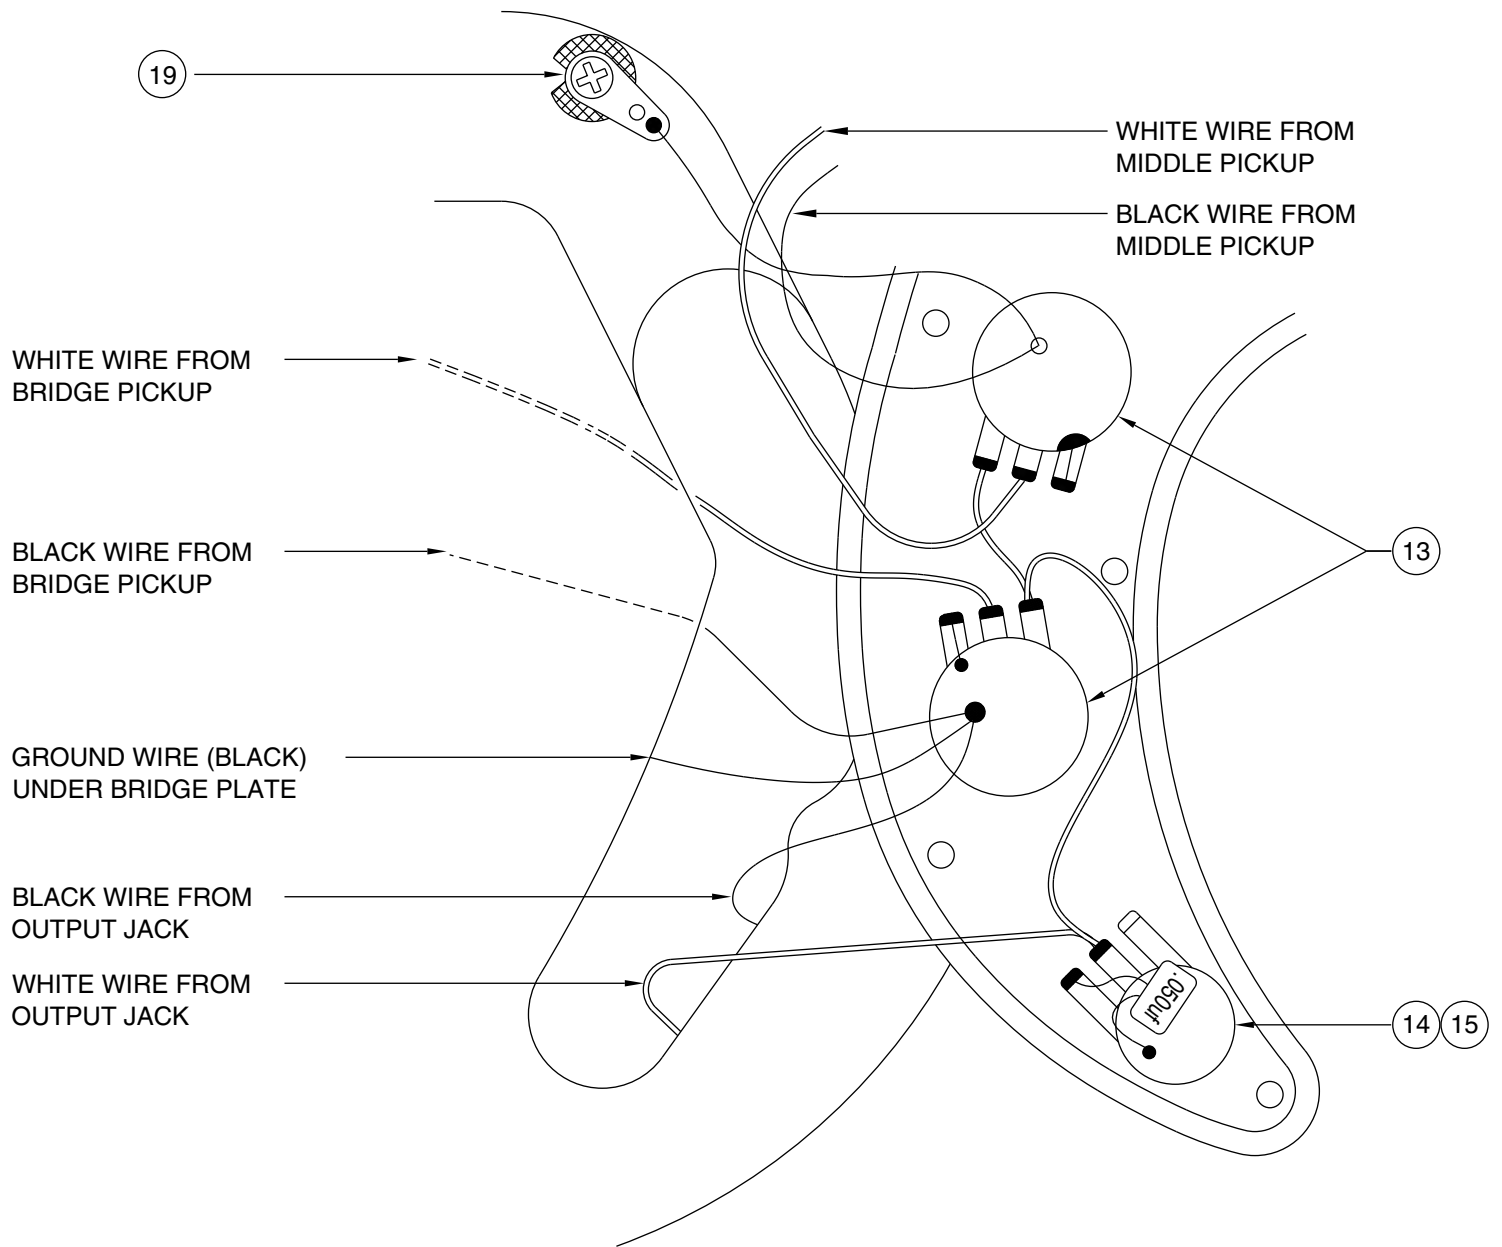

HOT ROD PRECISION BASS 0191900/1902 PICKGUARD ASSEMBLY