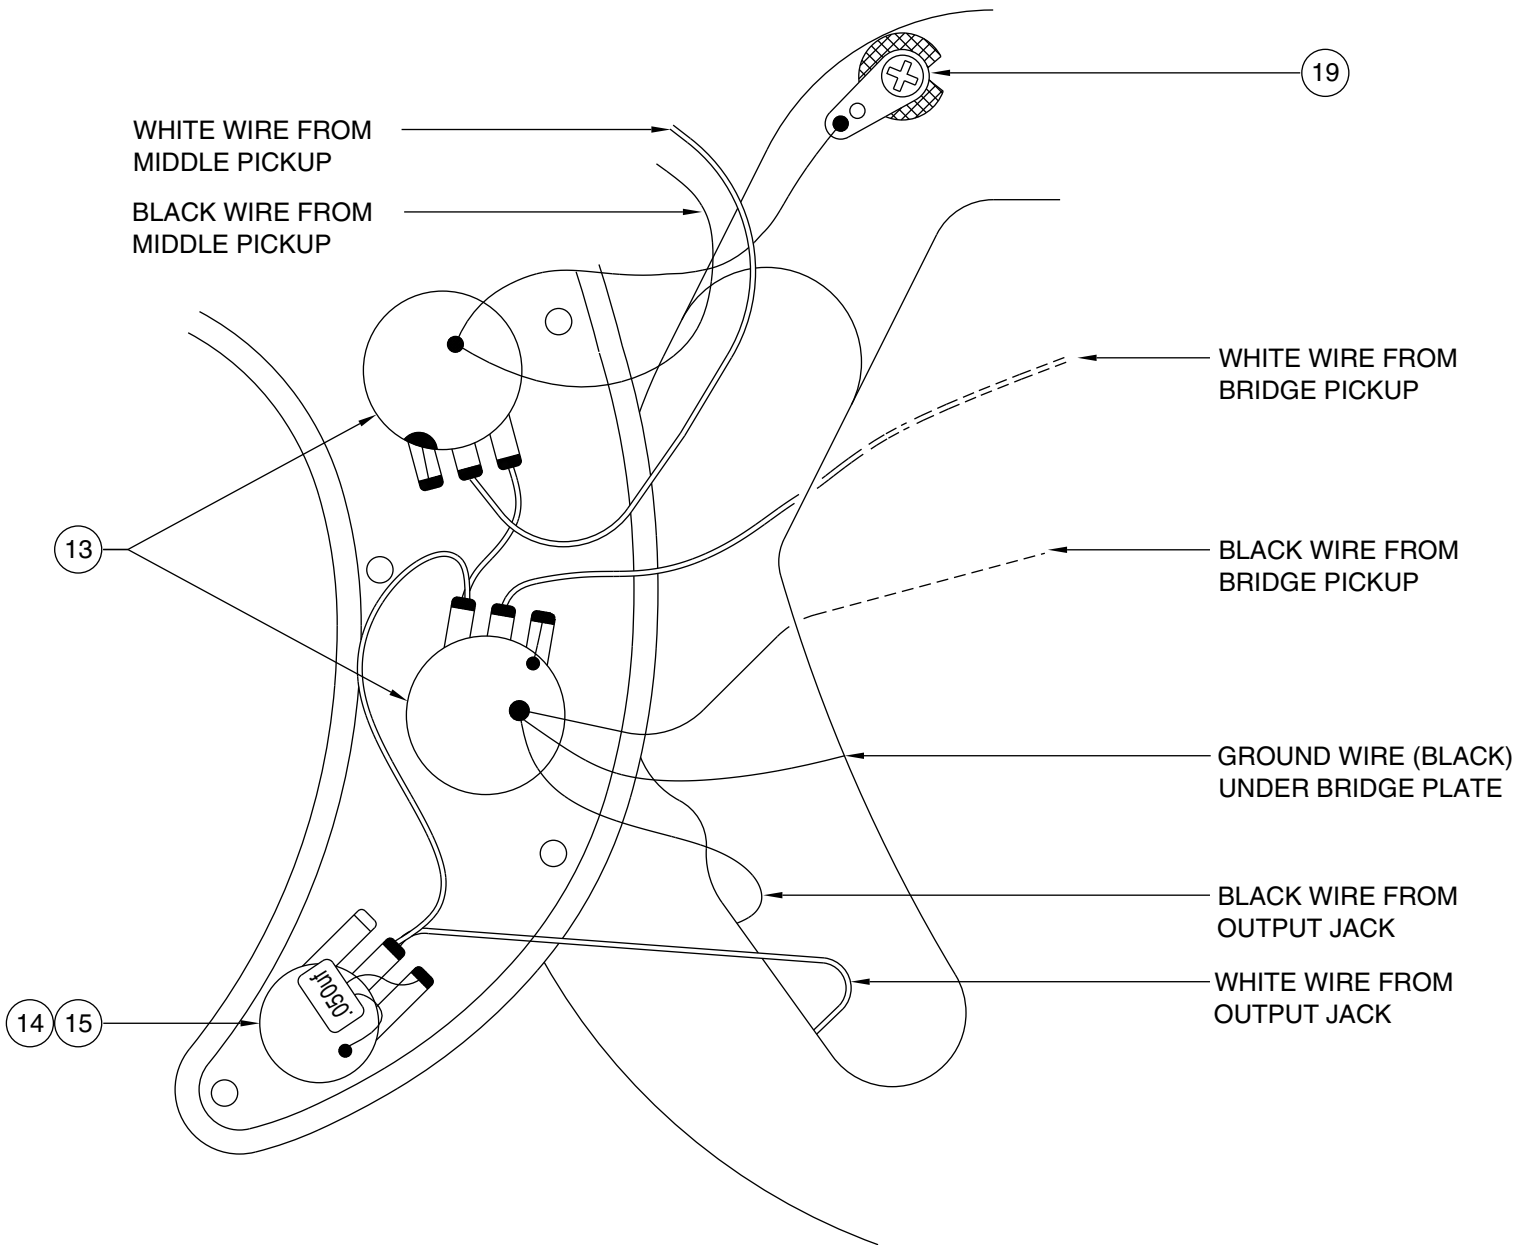

HOT ROD PRECISION BASS / LEFT HAND - 0191920

PICKGUARD ASSEMBLY